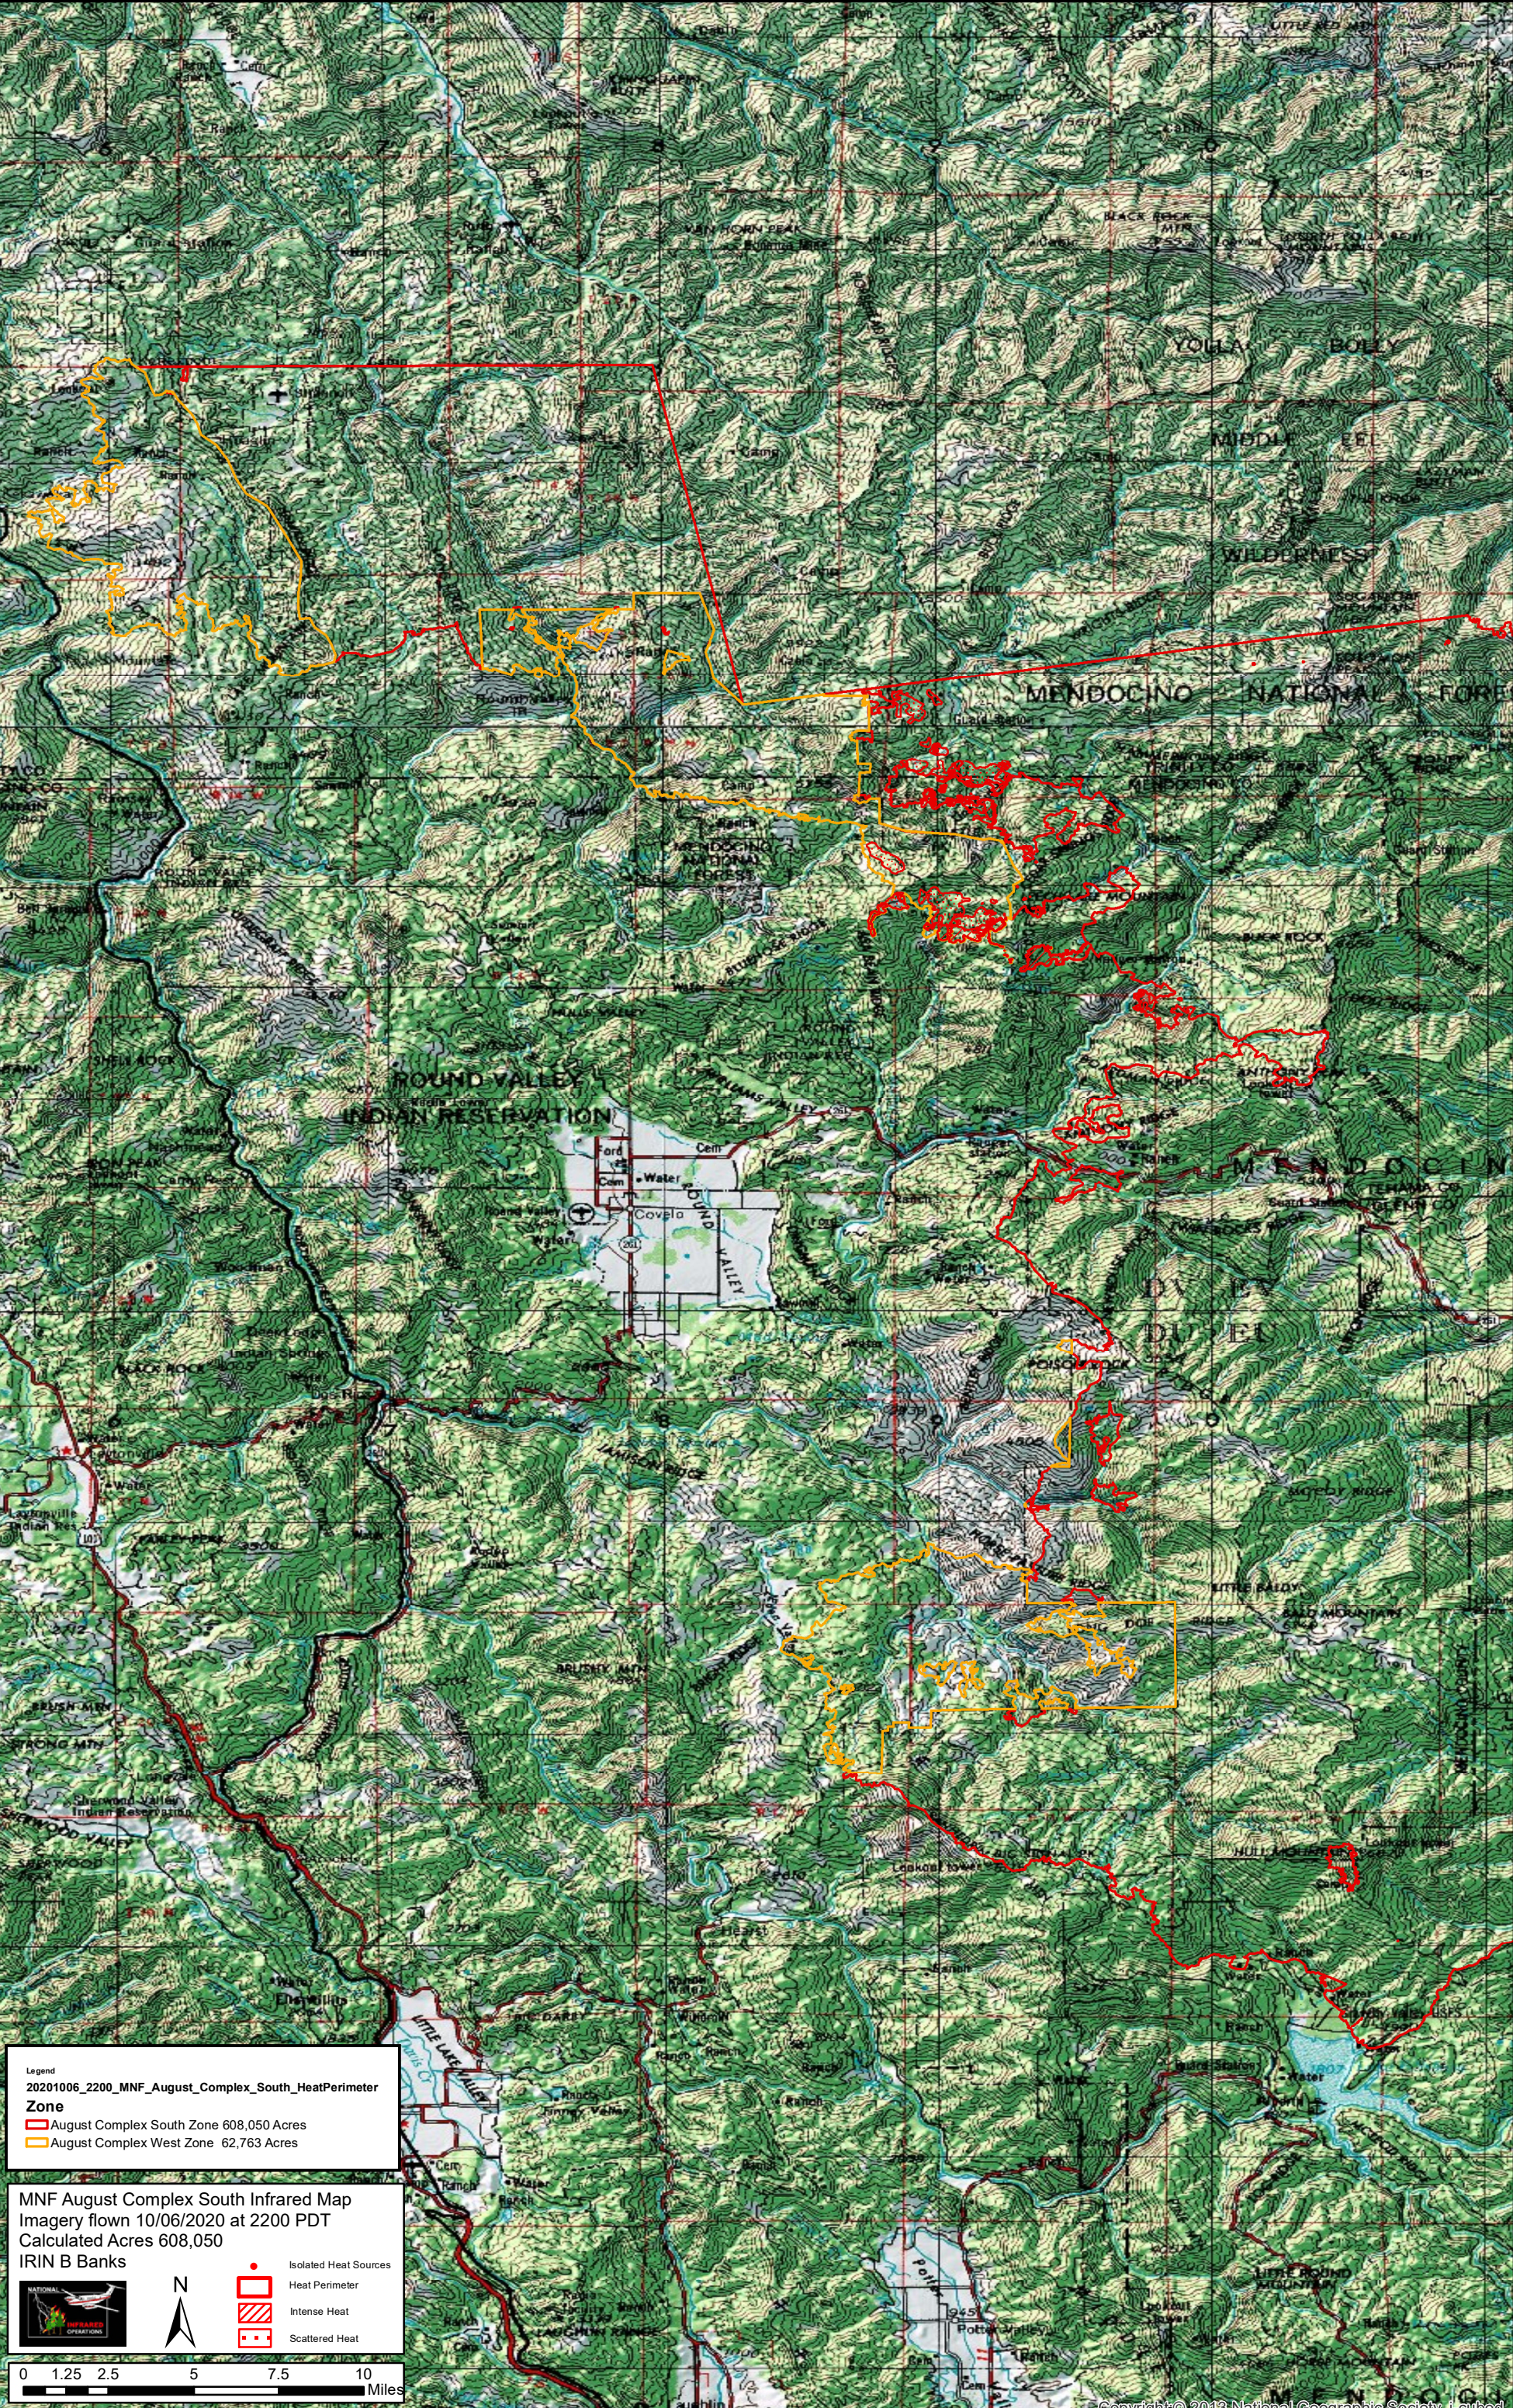

123°30'0"W

123°20'0"W

123°10'0"W

123°0'0"W

40°10'0"N

40°10'0"N

40°0'0"N

40°0'0"N

39°50'0"N

39°50'0"N

39°40'0"N

39°40'0"N

39°30'0"N

39°30'0"N

39°20'0"N

39°20'0"N

Legend
 20201006_2200_MNF_August_Complex_South_HeatPerimeter
 Zone
 August Complex South Zone 608,050 Acres
 August Complex West Zone 62,763 Acres

MNF August Complex South Infrared Map
 Imagery flown 10/06/2020 at 2200 PDT
 Calculated Acres 608,050
 IRIN B Banks

	Isolated Heat Sources
	Heat Perimeter
	Intense Heat
	Scattered Heat