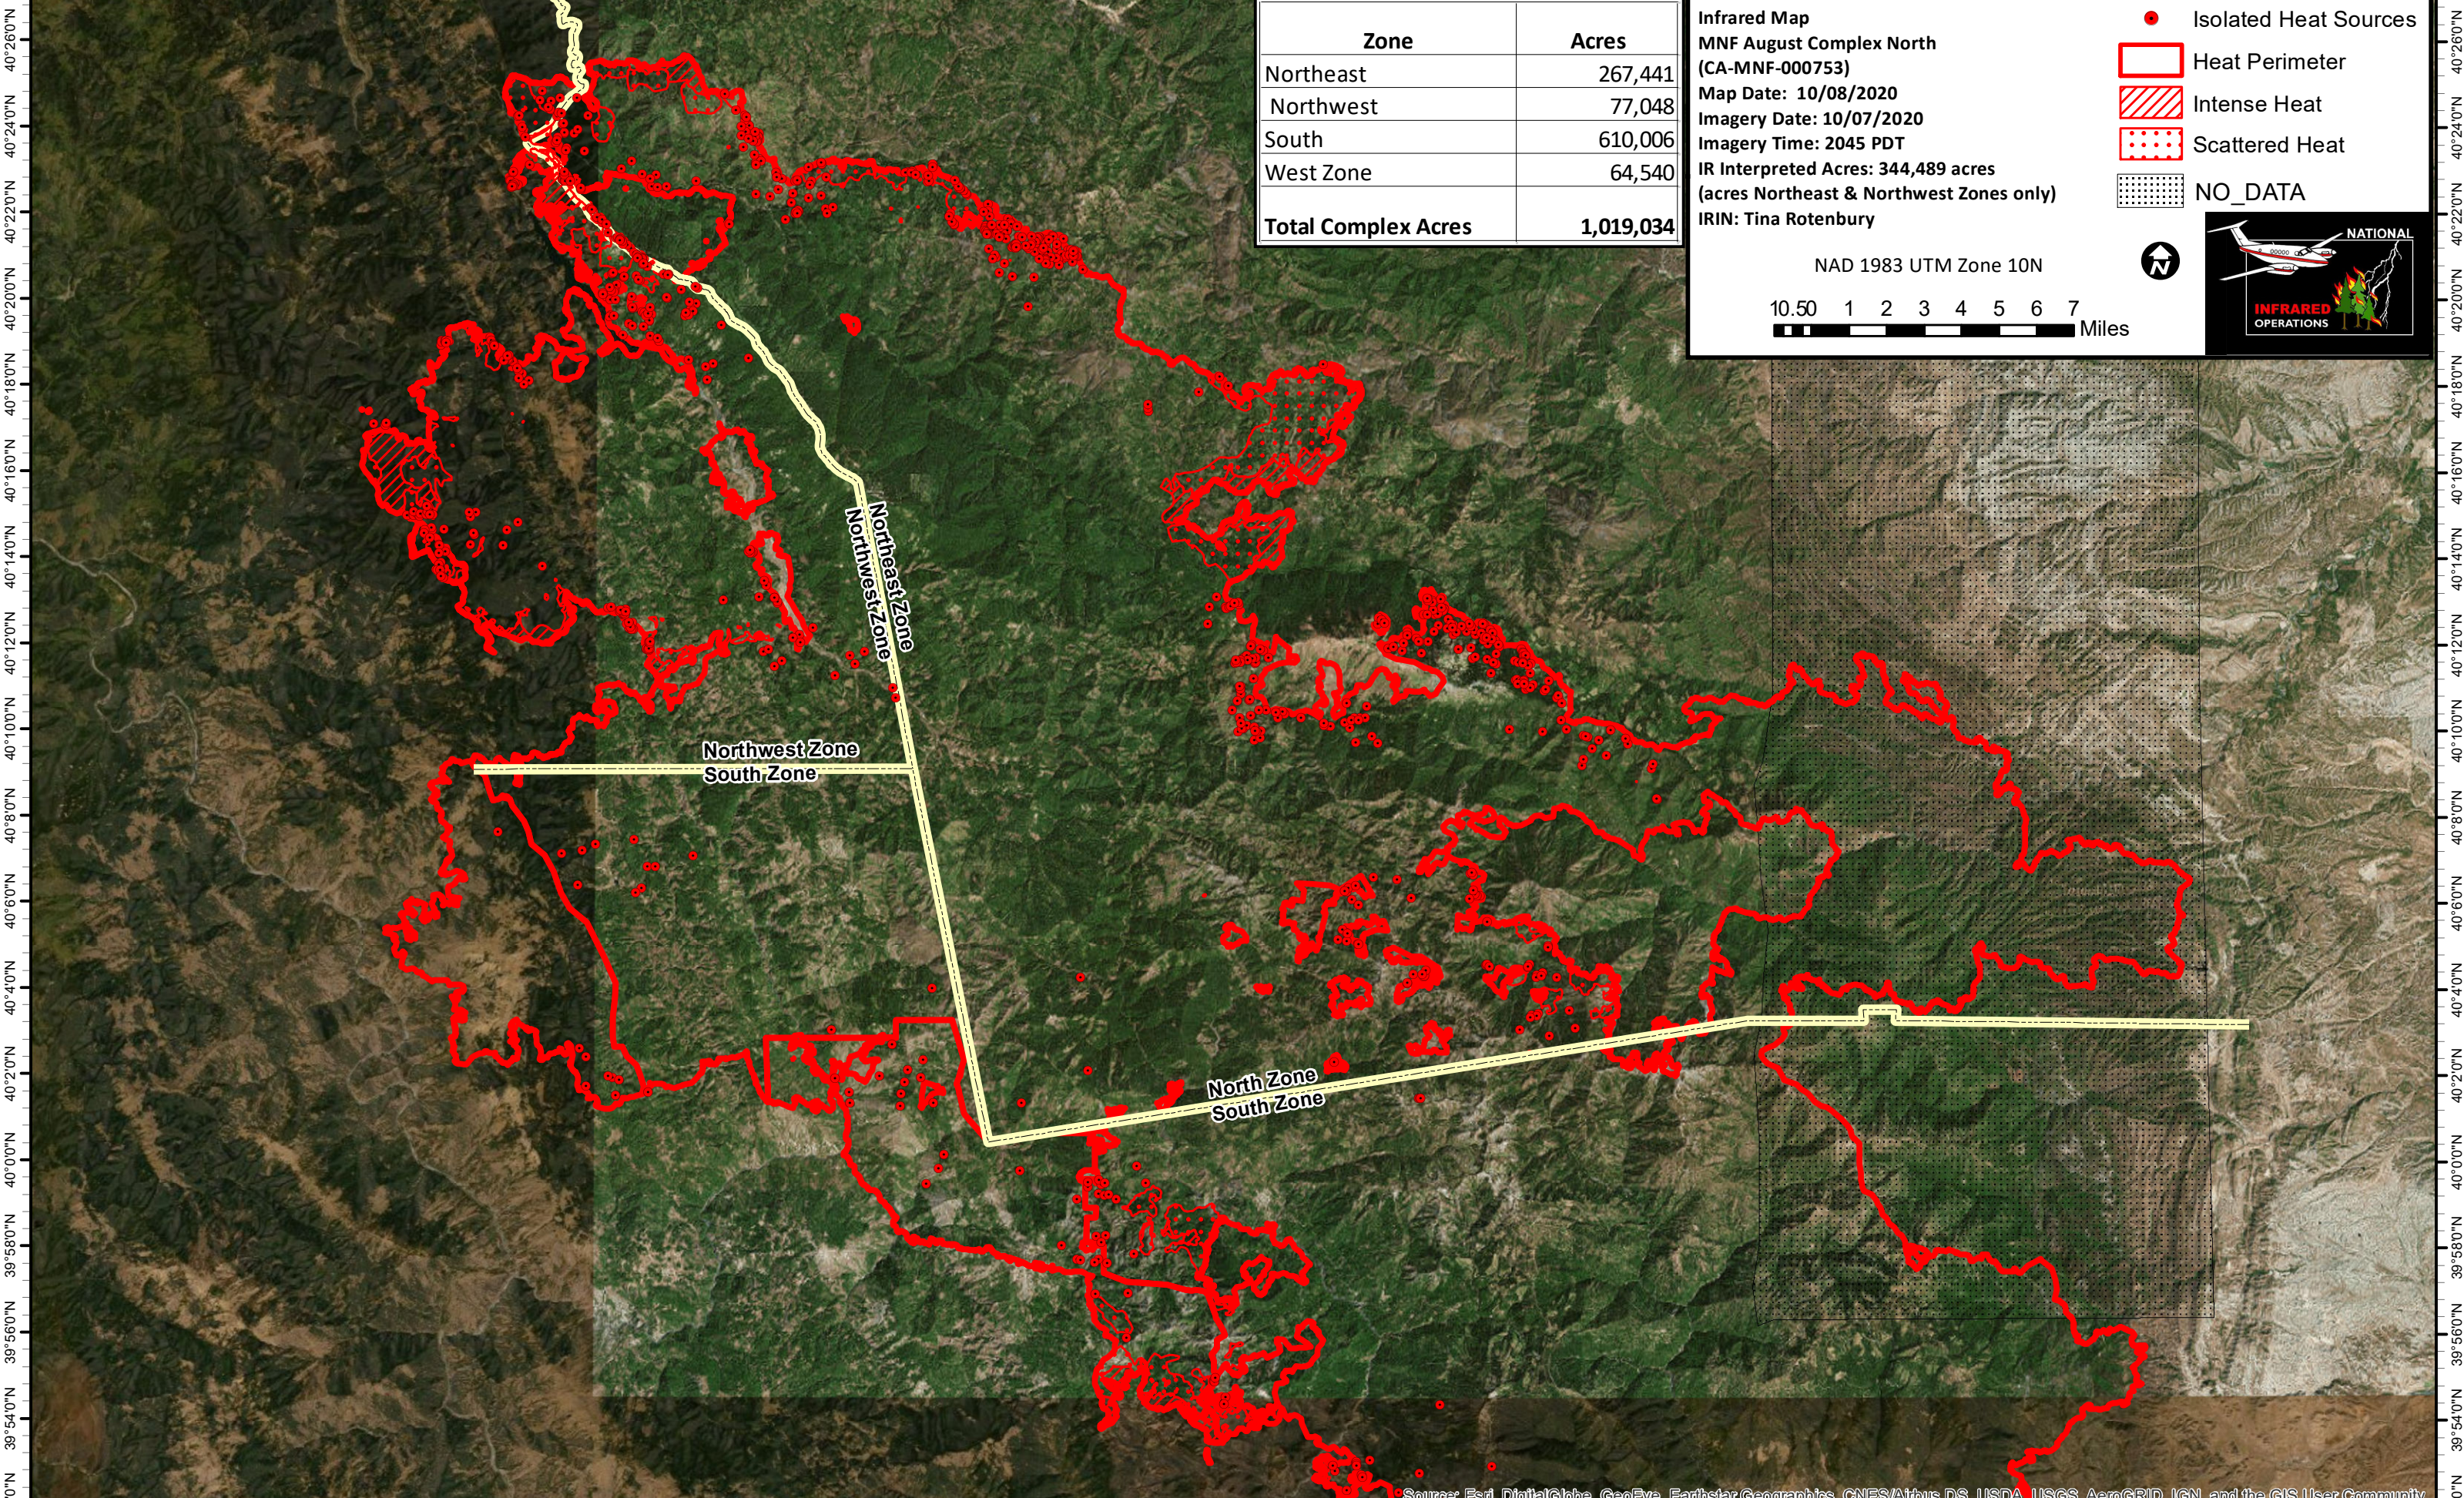

123°38'0"W 123°34'0"W 123°30'0"W 123°26'0"W 123°22'0"W 123°18'0"W 123°14'0"W 123°10'0"W 123°6'0"W 123°2'0"W 122°58'0"W 122°54'0"W 122°50'0"W 122°46'0"W 122°42'0"W 122°38'0"W 122°34'0"W 122°30'0"W

| Zone | Acres |
|----------------------------|------------------|
| Northeast | 267,441 |
| Northwest | 77,048 |
| South | 610,006 |
| West Zone | 64,540 |
| Total Complex Acres | 1,019,034 |

Infrared Map
MNF August Complex North
 (CA-MNF-000753)
 Map Date: 10/08/2020
 Imagery Date: 10/07/2020
 Imagery Time: 2045 PDT
 IR Interpreted Acres: 344,489 acres
 (acres Northeast & Northwest Zones only)
 IRIN: Tina Rotenbury

- Isolated Heat Sources
- Heat Perimeter
- Intense Heat
- Scattered Heat
- NO_DATA

NAD 1983 UTM Zone 10N

10.50 1 2 3 4 5 6 7 Miles

Northwest Zone
South Zone

Northeast Zone
Northwest Zone

North Zone
South Zone

39°52'0"N 39°54'0"N 39°56'0"N 39°58'0"N 40°0'0"N 40°2'0"N 40°4'0"N 40°6'0"N 40°8'0"N 40°10'0"N 40°12'0"N 40°14'0"N 40°16'0"N 40°18'0"N 40°20'0"N 40°22'0"N 40°24'0"N 40°26'0"N