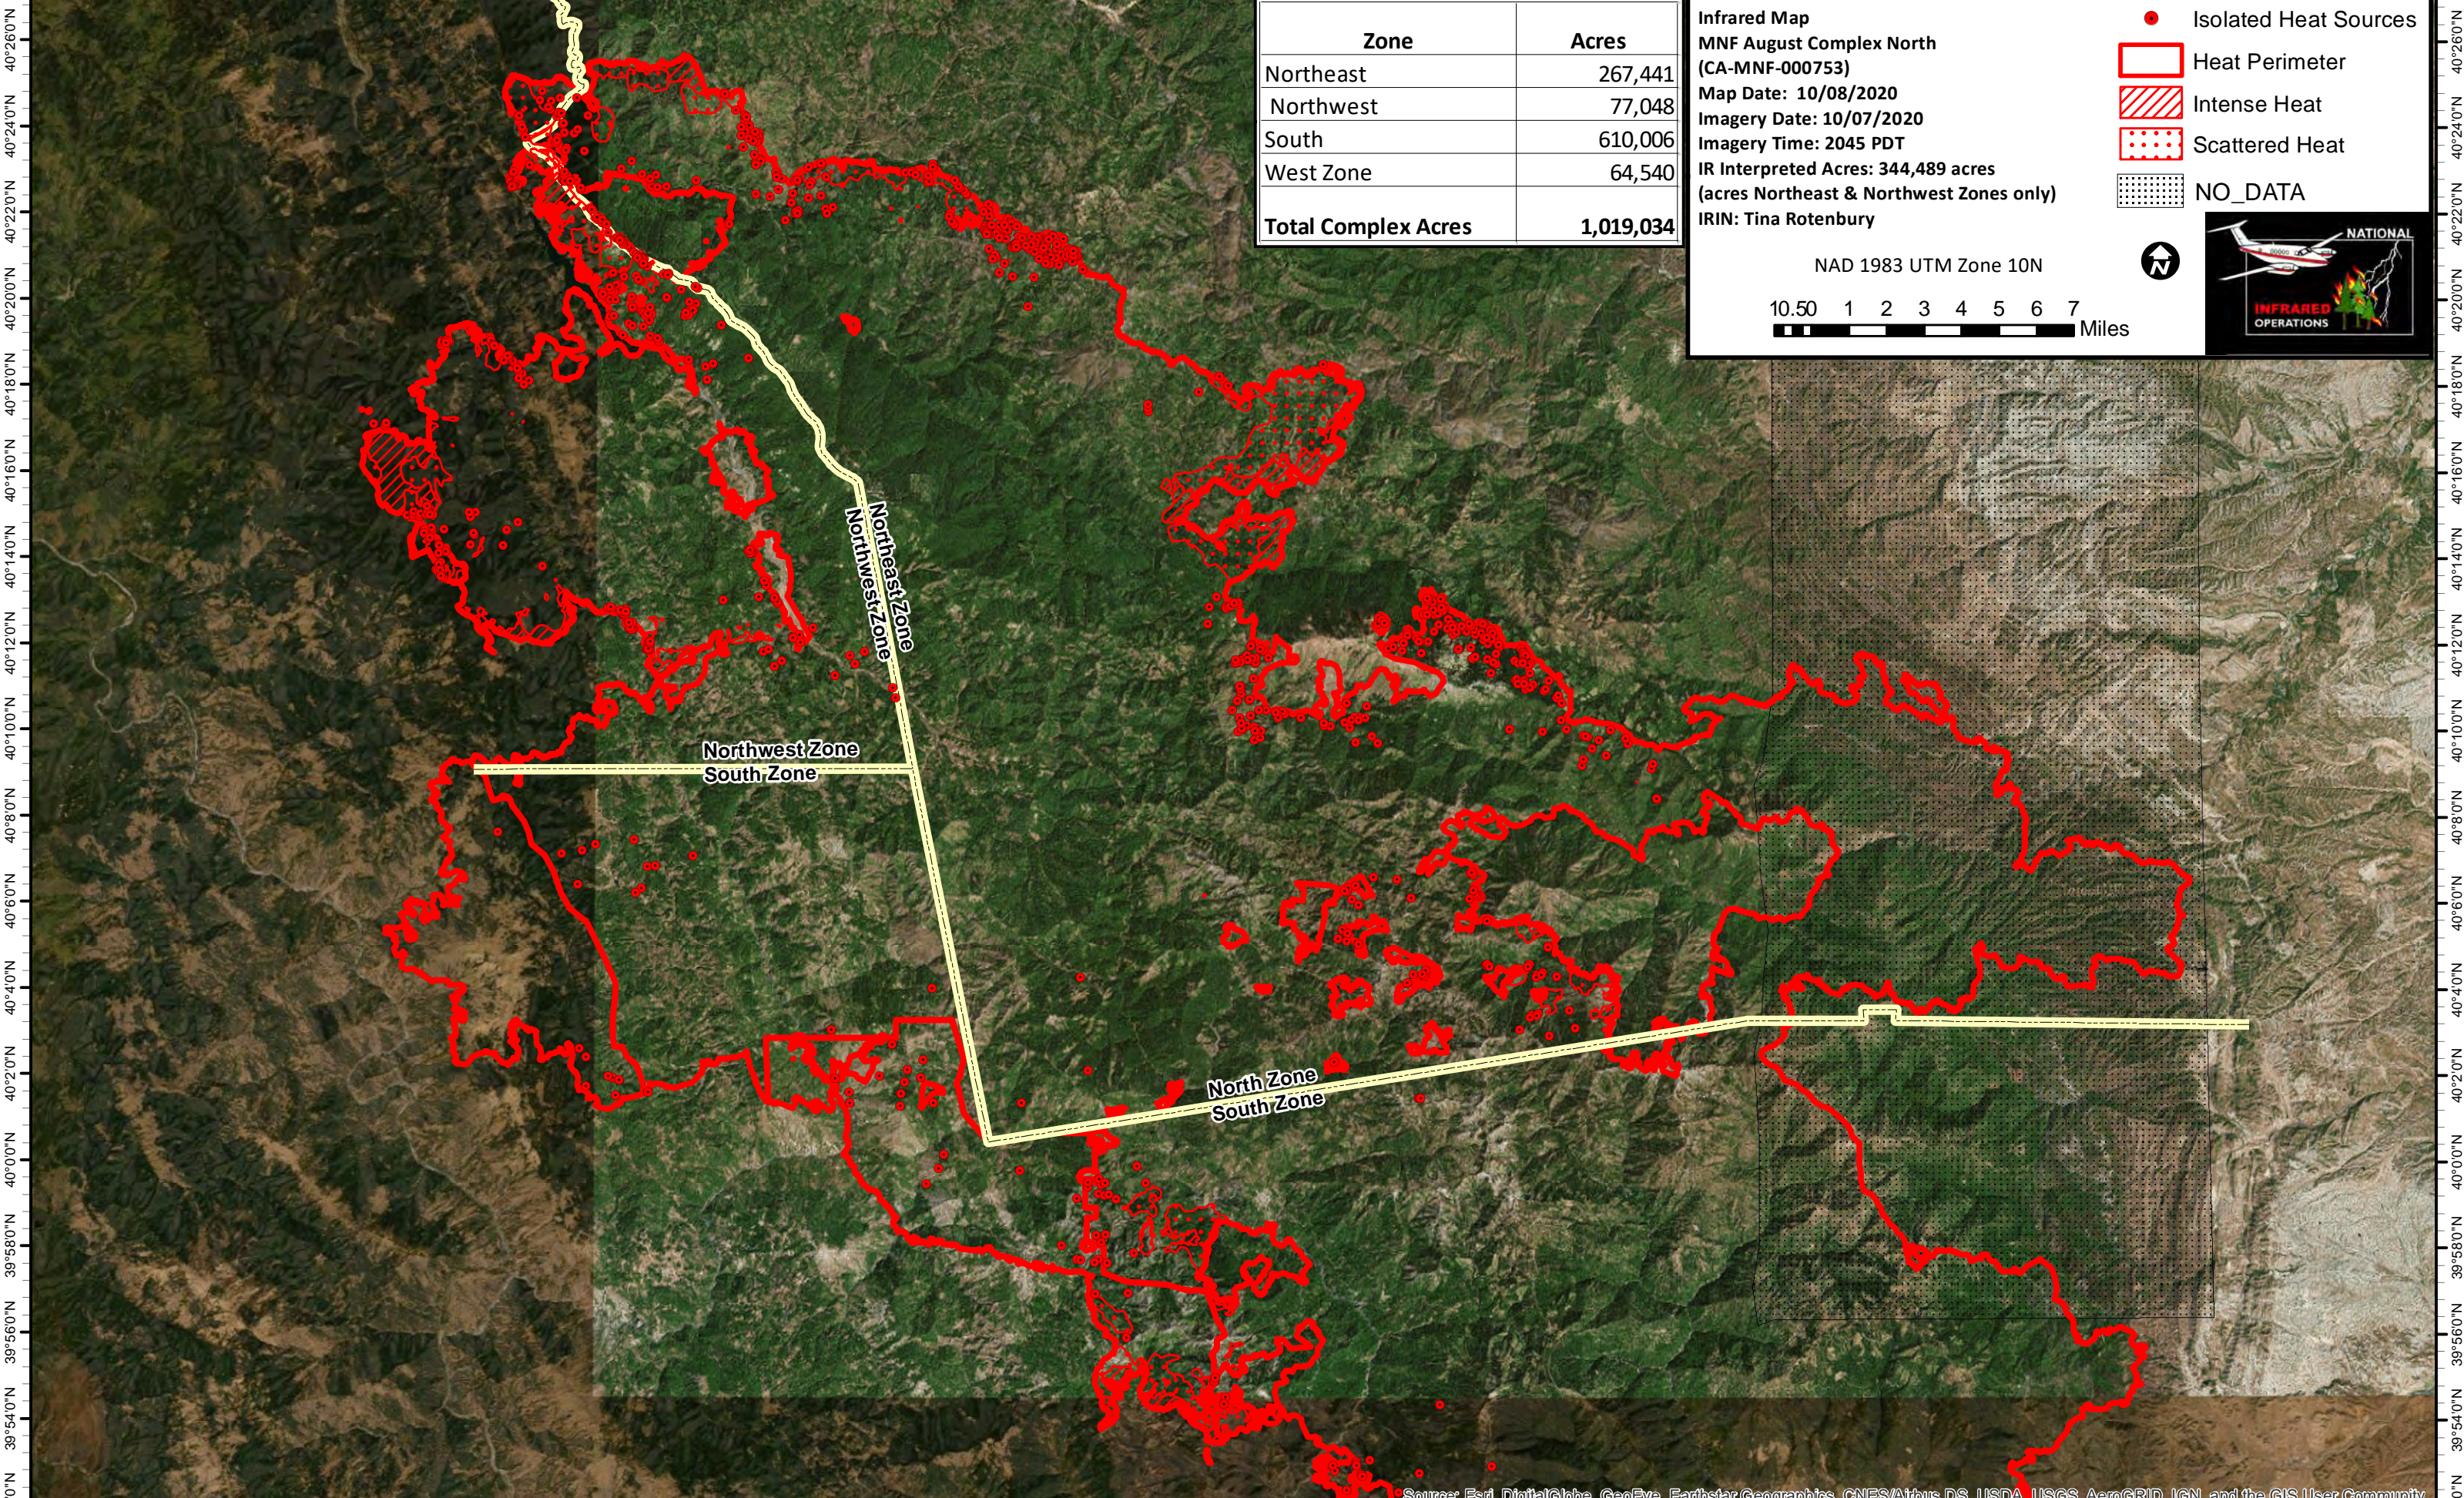

123°38'0"W 123°34'0"W 123°30'0"W 123°26'0"W 123°22'0"W 123°18'0"W 123°14'0"W 123°10'0"W 123°6'0"W 123°2'0"W 122°58'0"W 122°54'0"W 122°50'0"W 122°46'0"W 122°42'0"W 122°38'0"W 122°34'0"W 122°30'0"W

Zone	Acres
Northeast	267,441
Northwest	77,048
South	610,006
West Zone	64,540
Total Complex Acres	1,019,034

Infrared Map
MNF August Complex North
 (CA-MNF-000753)
 Map Date: 10/08/2020
 Imagery Date: 10/07/2020
 Imagery Time: 2045 PDT
 IR Interpreted Acres: 344,489 acres
 (acres Northeast & Northwest Zones only)
 IRIN: Tina Rotenbury

- Isolated Heat Sources
- Heat Perimeter
- Intense Heat
- Scattered Heat
- NO_DATA

NAD 1983 UTM Zone 10N

10.50 1 2 3 4 5 6 7 Miles

Northwest Zone
South Zone

Northwest Zone

North Zone
South Zone

39°52'0"N 39°54'0"N 39°56'0"N 39°58'0"N 40°0'0"N 40°2'0"N 40°4'0"N 40°6'0"N 40°8'0"N 40°10'0"N 40°12'0"N 40°14'0"N 40°16'0"N 40°18'0"N 40°20'0"N 40°22'0"N 40°24'0"N 40°26'0"N