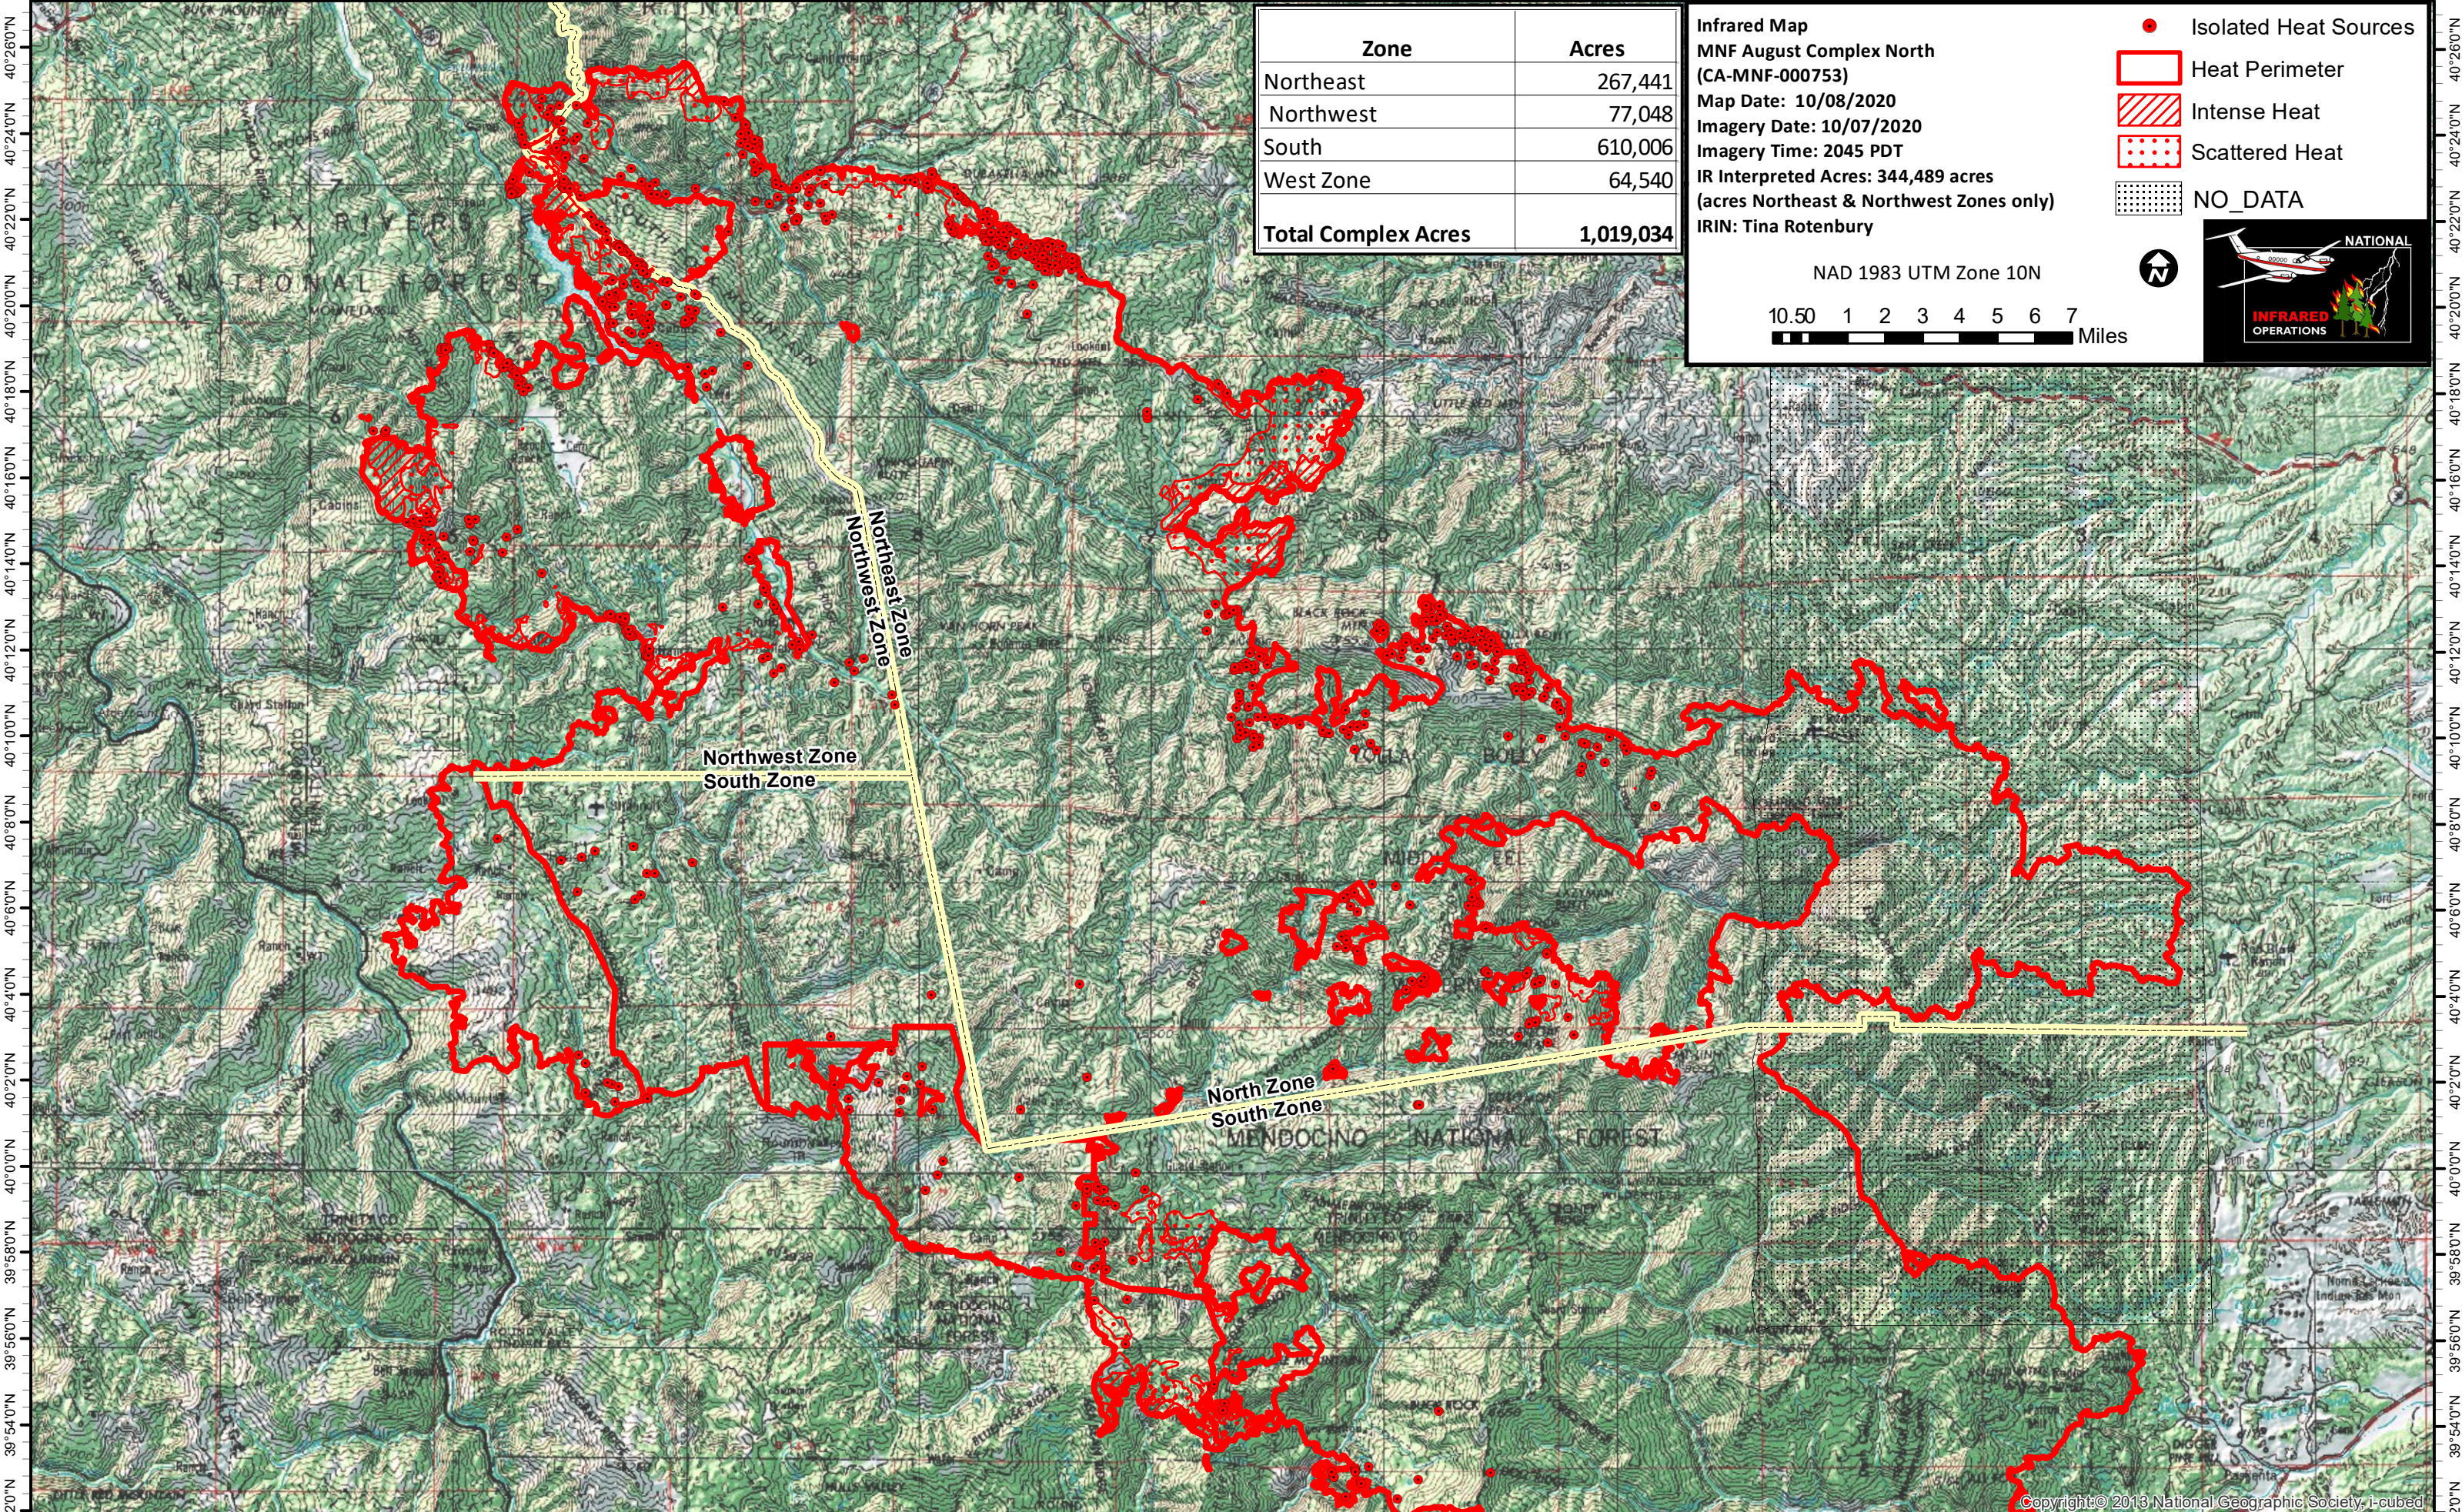

123°38'0"W 123°34'0"W 123°30'0"W 123°26'0"W 123°22'0"W 123°18'0"W 123°14'0"W 123°10'0"W 123°6'0"W 123°2'0"W 122°58'0"W 122°54'0"W 122°50'0"W 122°46'0"W 122°42'0"W 122°38'0"W 122°34'0"W 122°30'0"W

Zone	Acres
Northeast	267,441
Northwest	77,048
South	610,006
West Zone	64,540
Total Complex Acres	1,019,034

Infrared Map
MNF August Complex North
 (CA-MNF-000753)
 Map Date: 10/08/2020
 Imagery Date: 10/07/2020
 Imagery Time: 2045 PDT
 IR Interpreted Acres: 344,489 acres
 (acres Northeast & Northwest Zones only)
 IRIN: Tina Rotenbury

- Isolated Heat Sources
- Heat Perimeter
- Intense Heat
- Scattered Heat
- NO_DATA

NAD 1983 UTM Zone 10N

10.50 1 2 3 4 5 6 7 Miles

39°52'0"N 39°54'0"N 39°56'0"N 39°58'0"N 40°0'0"N 40°2'0"N 40°4'0"N 40°6'0"N 40°8'0"N 40°10'0"N 40°12'0"N 40°14'0"N 40°16'0"N 40°18'0"N 40°20'0"N 40°22'0"N 40°24'0"N 40°26'0"N