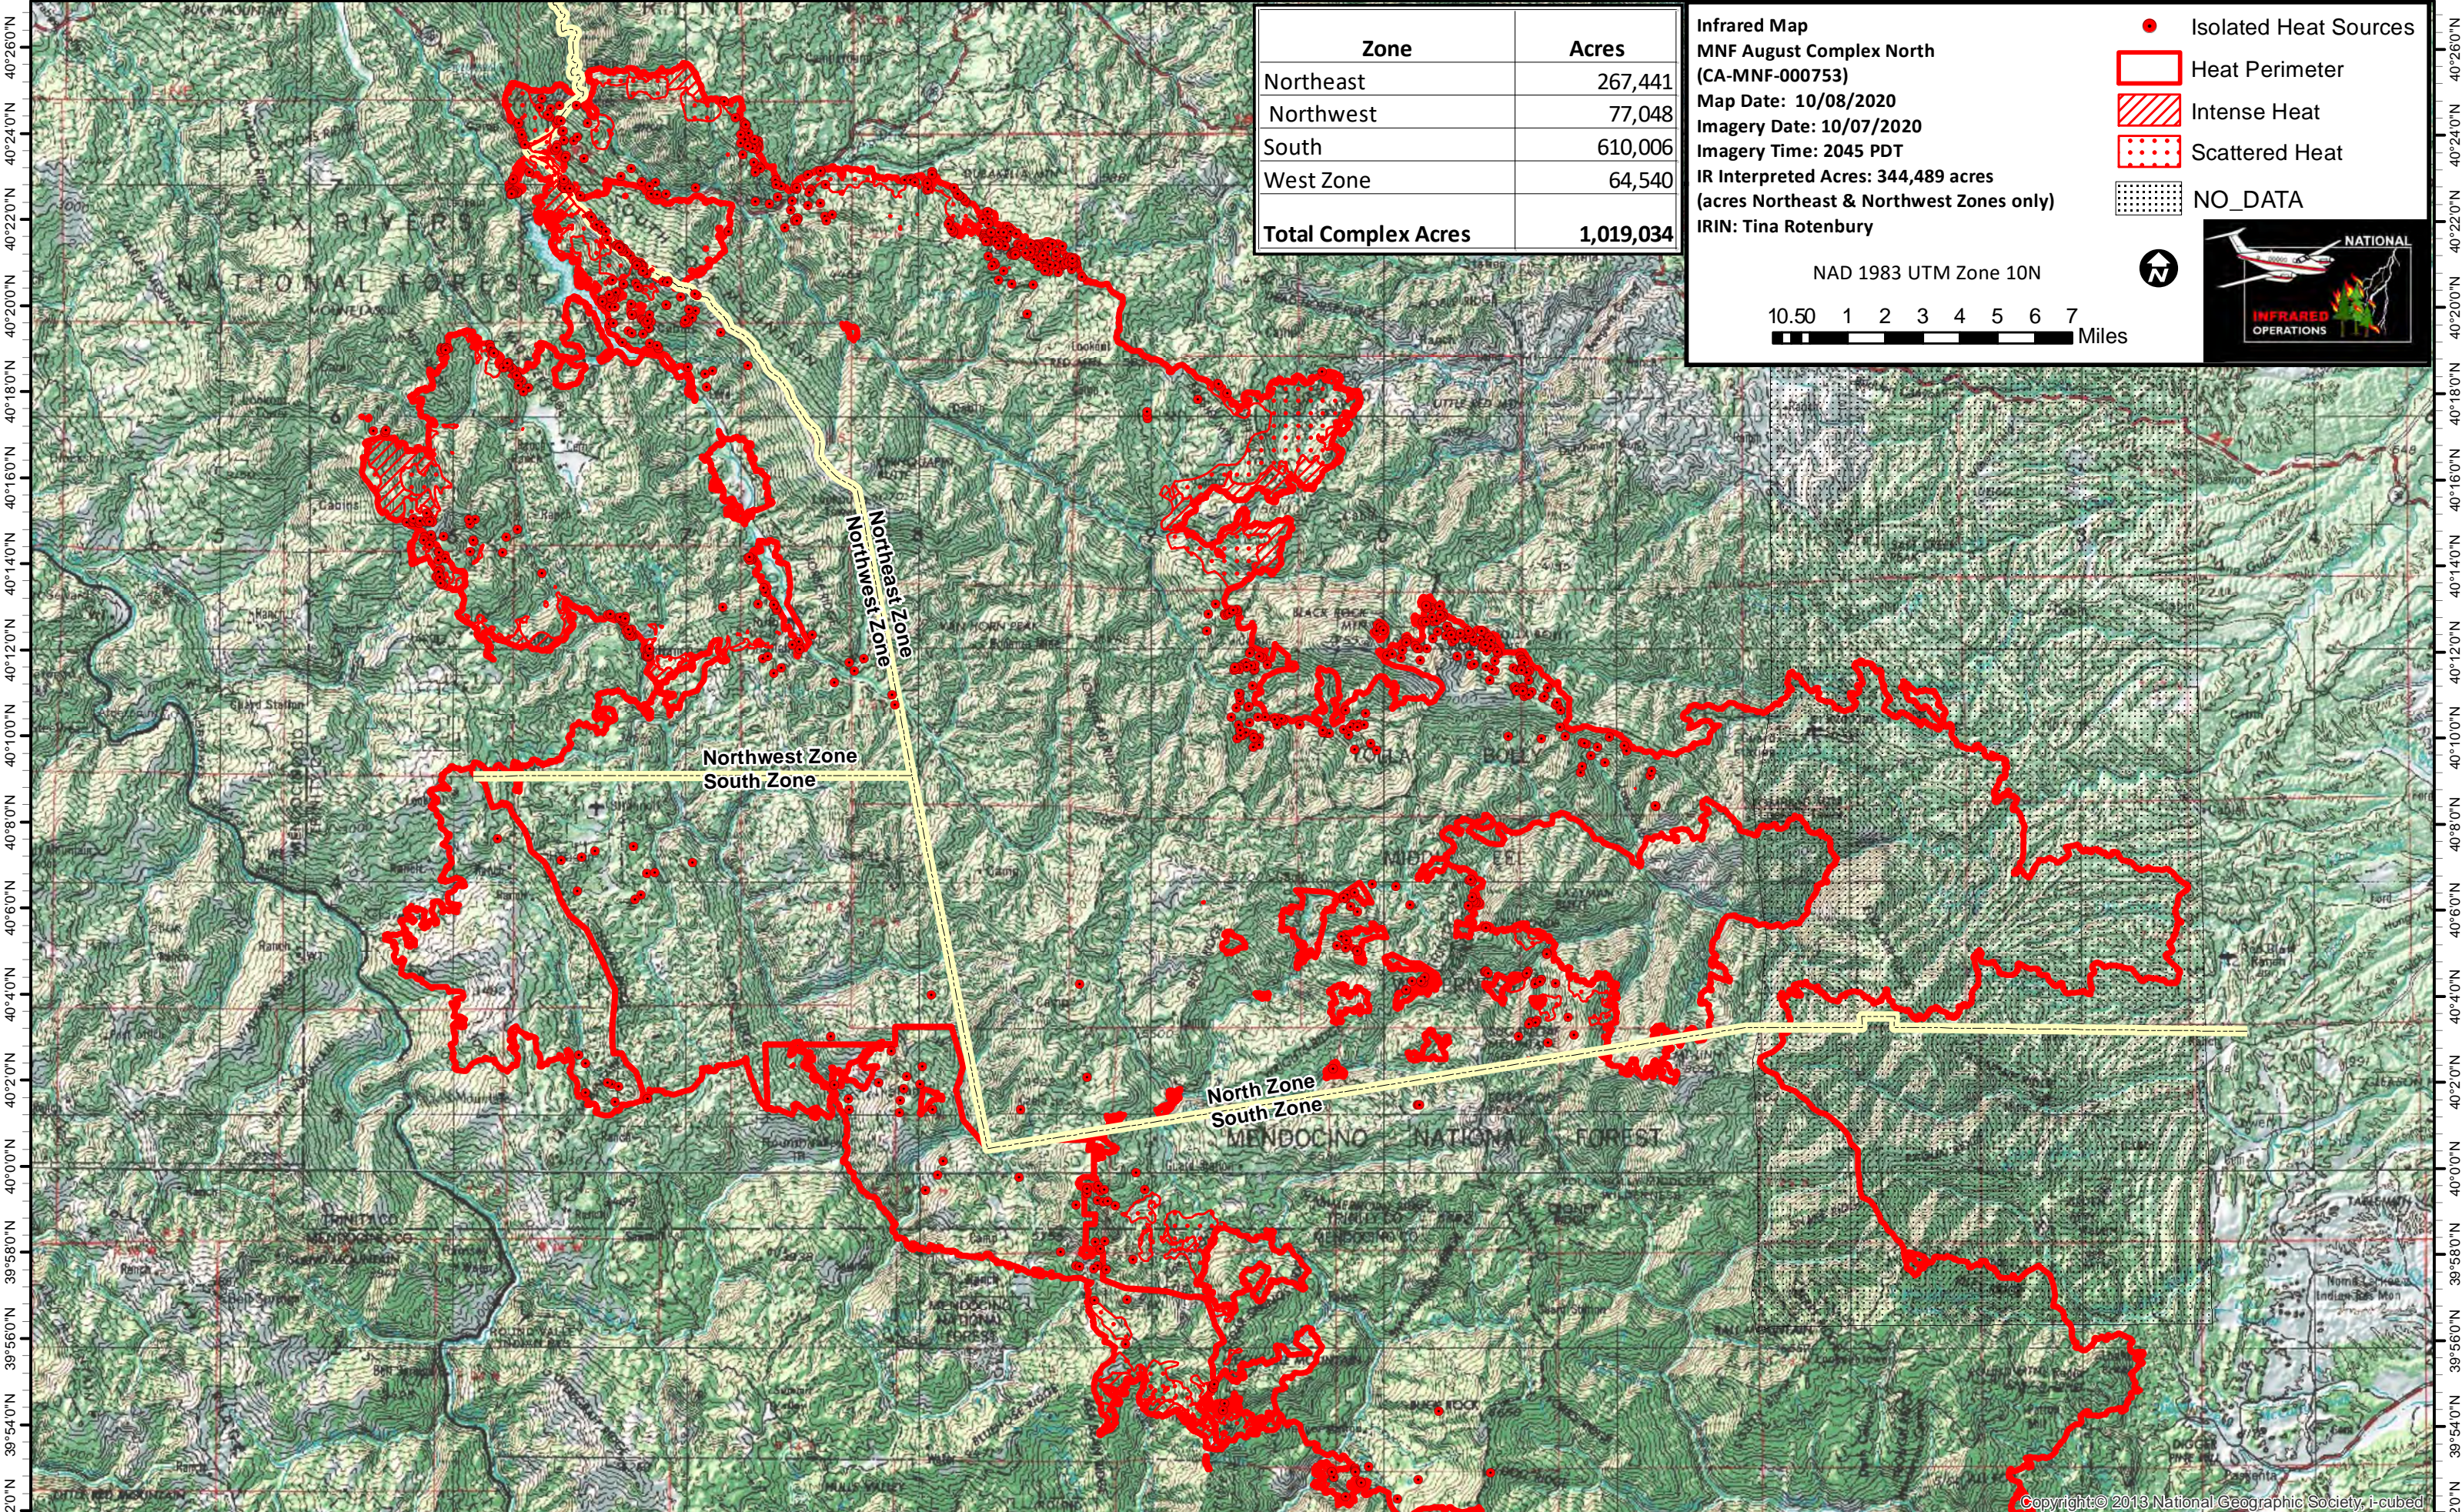

123°38'0"W 123°34'0"W 123°30'0"W 123°26'0"W 123°22'0"W 123°18'0"W 123°14'0"W 123°10'0"W 123°6'0"W 123°2'0"W 122°58'0"W 122°54'0"W 122°50'0"W 122°46'0"W 122°42'0"W 122°38'0"W 122°34'0"W 122°30'0"W

Zone	Acres
Northeast	267,441
Northwest	77,048
South	610,006
West Zone	64,540
Total Complex Acres	1,019,034

Infrared Map
MNF August Complex North
 (CA-MNF-000753)
 Map Date: 10/08/2020
 Imagery Date: 10/07/2020
 Imagery Time: 2045 PDT
 IR Interpreted Acres: 344,489 acres
 (acres Northeast & Northwest Zones only)
 IRIN: Tina Rotenbury

- Isolated Heat Sources
- Heat Perimeter
- Intense Heat
- Scattered Heat
- NO_DATA

NAD 1983 UTM Zone 10N

10.50 1 2 3 4 5 6 7 Miles

39°52'0"N 39°54'0"N 39°56'0"N 39°58'0"N 40°0'0"N 40°2'0"N 40°4'0"N 40°6'0"N 40°8'0"N 40°10'0"N 40°12'0"N 40°14'0"N 40°16'0"N 40°18'0"N 40°20'0"N 40°22'0"N 40°24'0"N 40°26'0"N