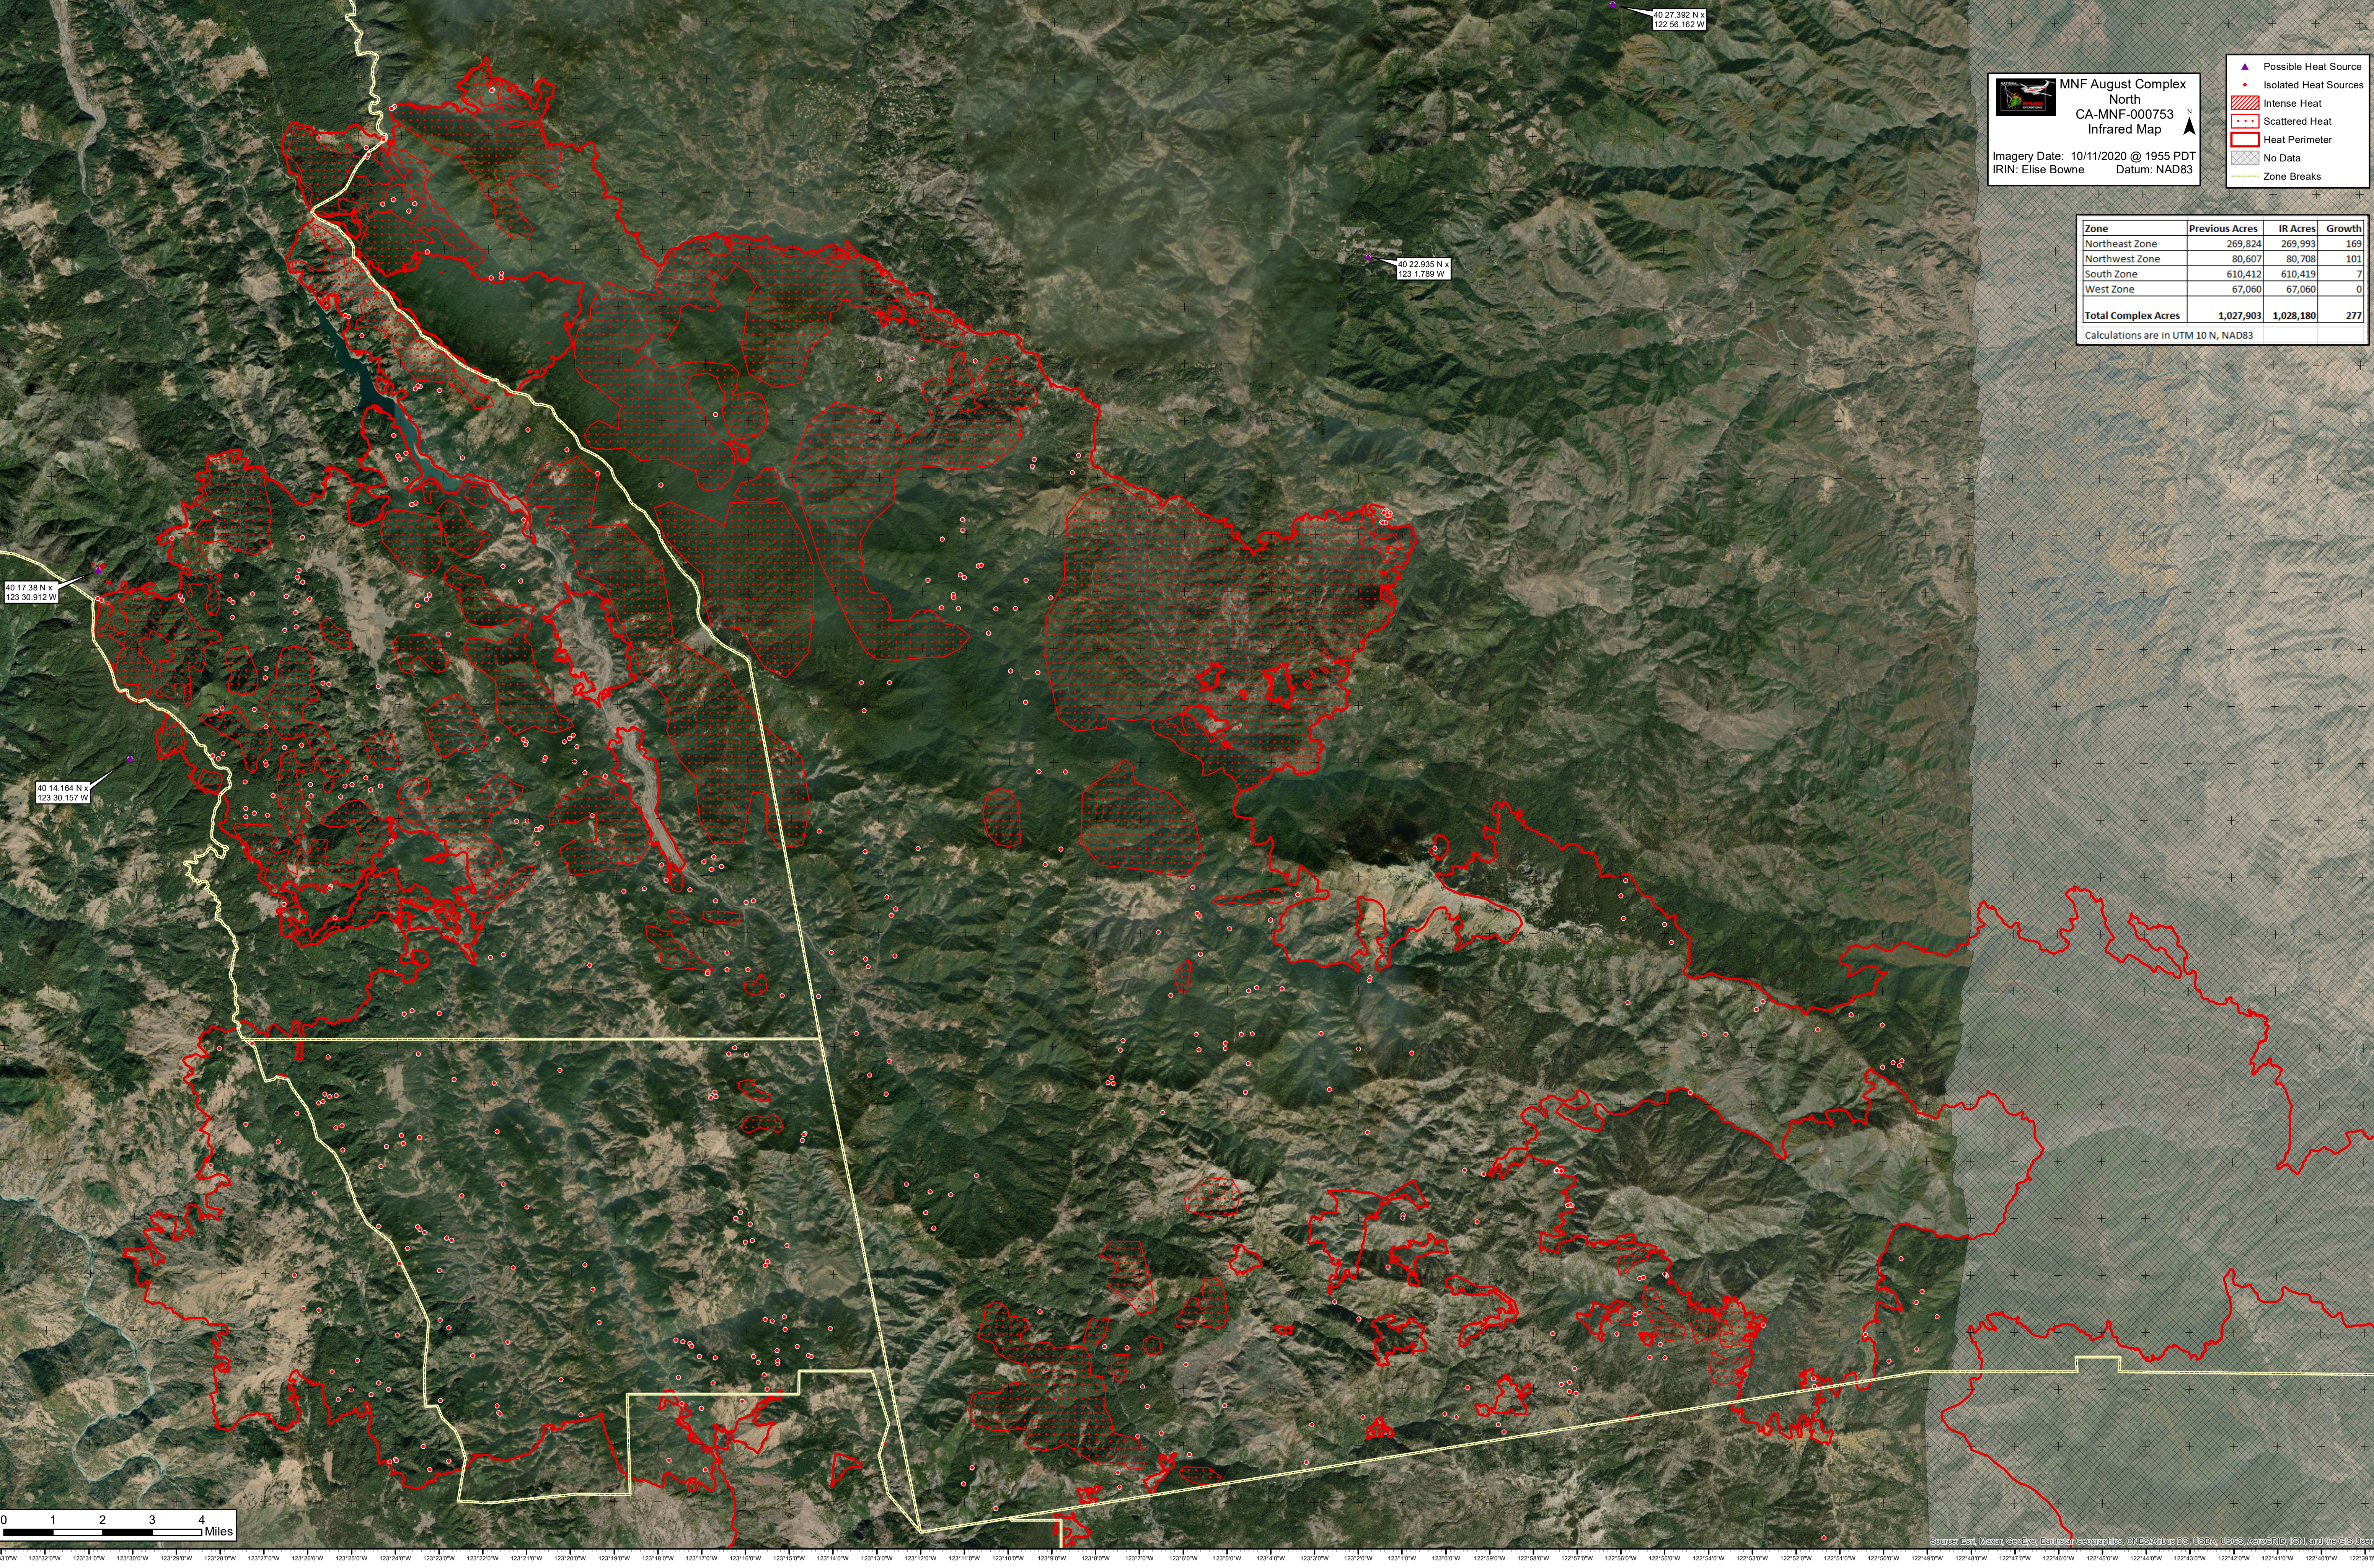

**MNF August Complex
North
CA-MNF-000753
Infrared Map**

Imagery Date: 10/11/2020 @ 1955 PDT
IRIN: Elise Bowne Datum: NAD83

- ▲ Possible Heat Source
- Isolated Heat Sources
- Intense Heat
- Scattered Heat
- Heat Perimeter
- No Data
- Zone Breaks

| Zone | Previous Acres | IR Acres | Growth |
|----------------------------|------------------|------------------|------------|
| Northeast Zone | 269,824 | 269,993 | 169 |
| Northwest Zone | 80,607 | 80,708 | 101 |
| South Zone | 610,412 | 610,419 | 7 |
| West Zone | 67,060 | 67,060 | 0 |
| Total Complex Acres | 1,027,903 | 1,028,180 | 277 |

Calculations are in UTM 10 N, NAD83

Source: Esri, Maxar, GeoEye, Earthstar, AeroGRID, IGN, and the GIS User Community