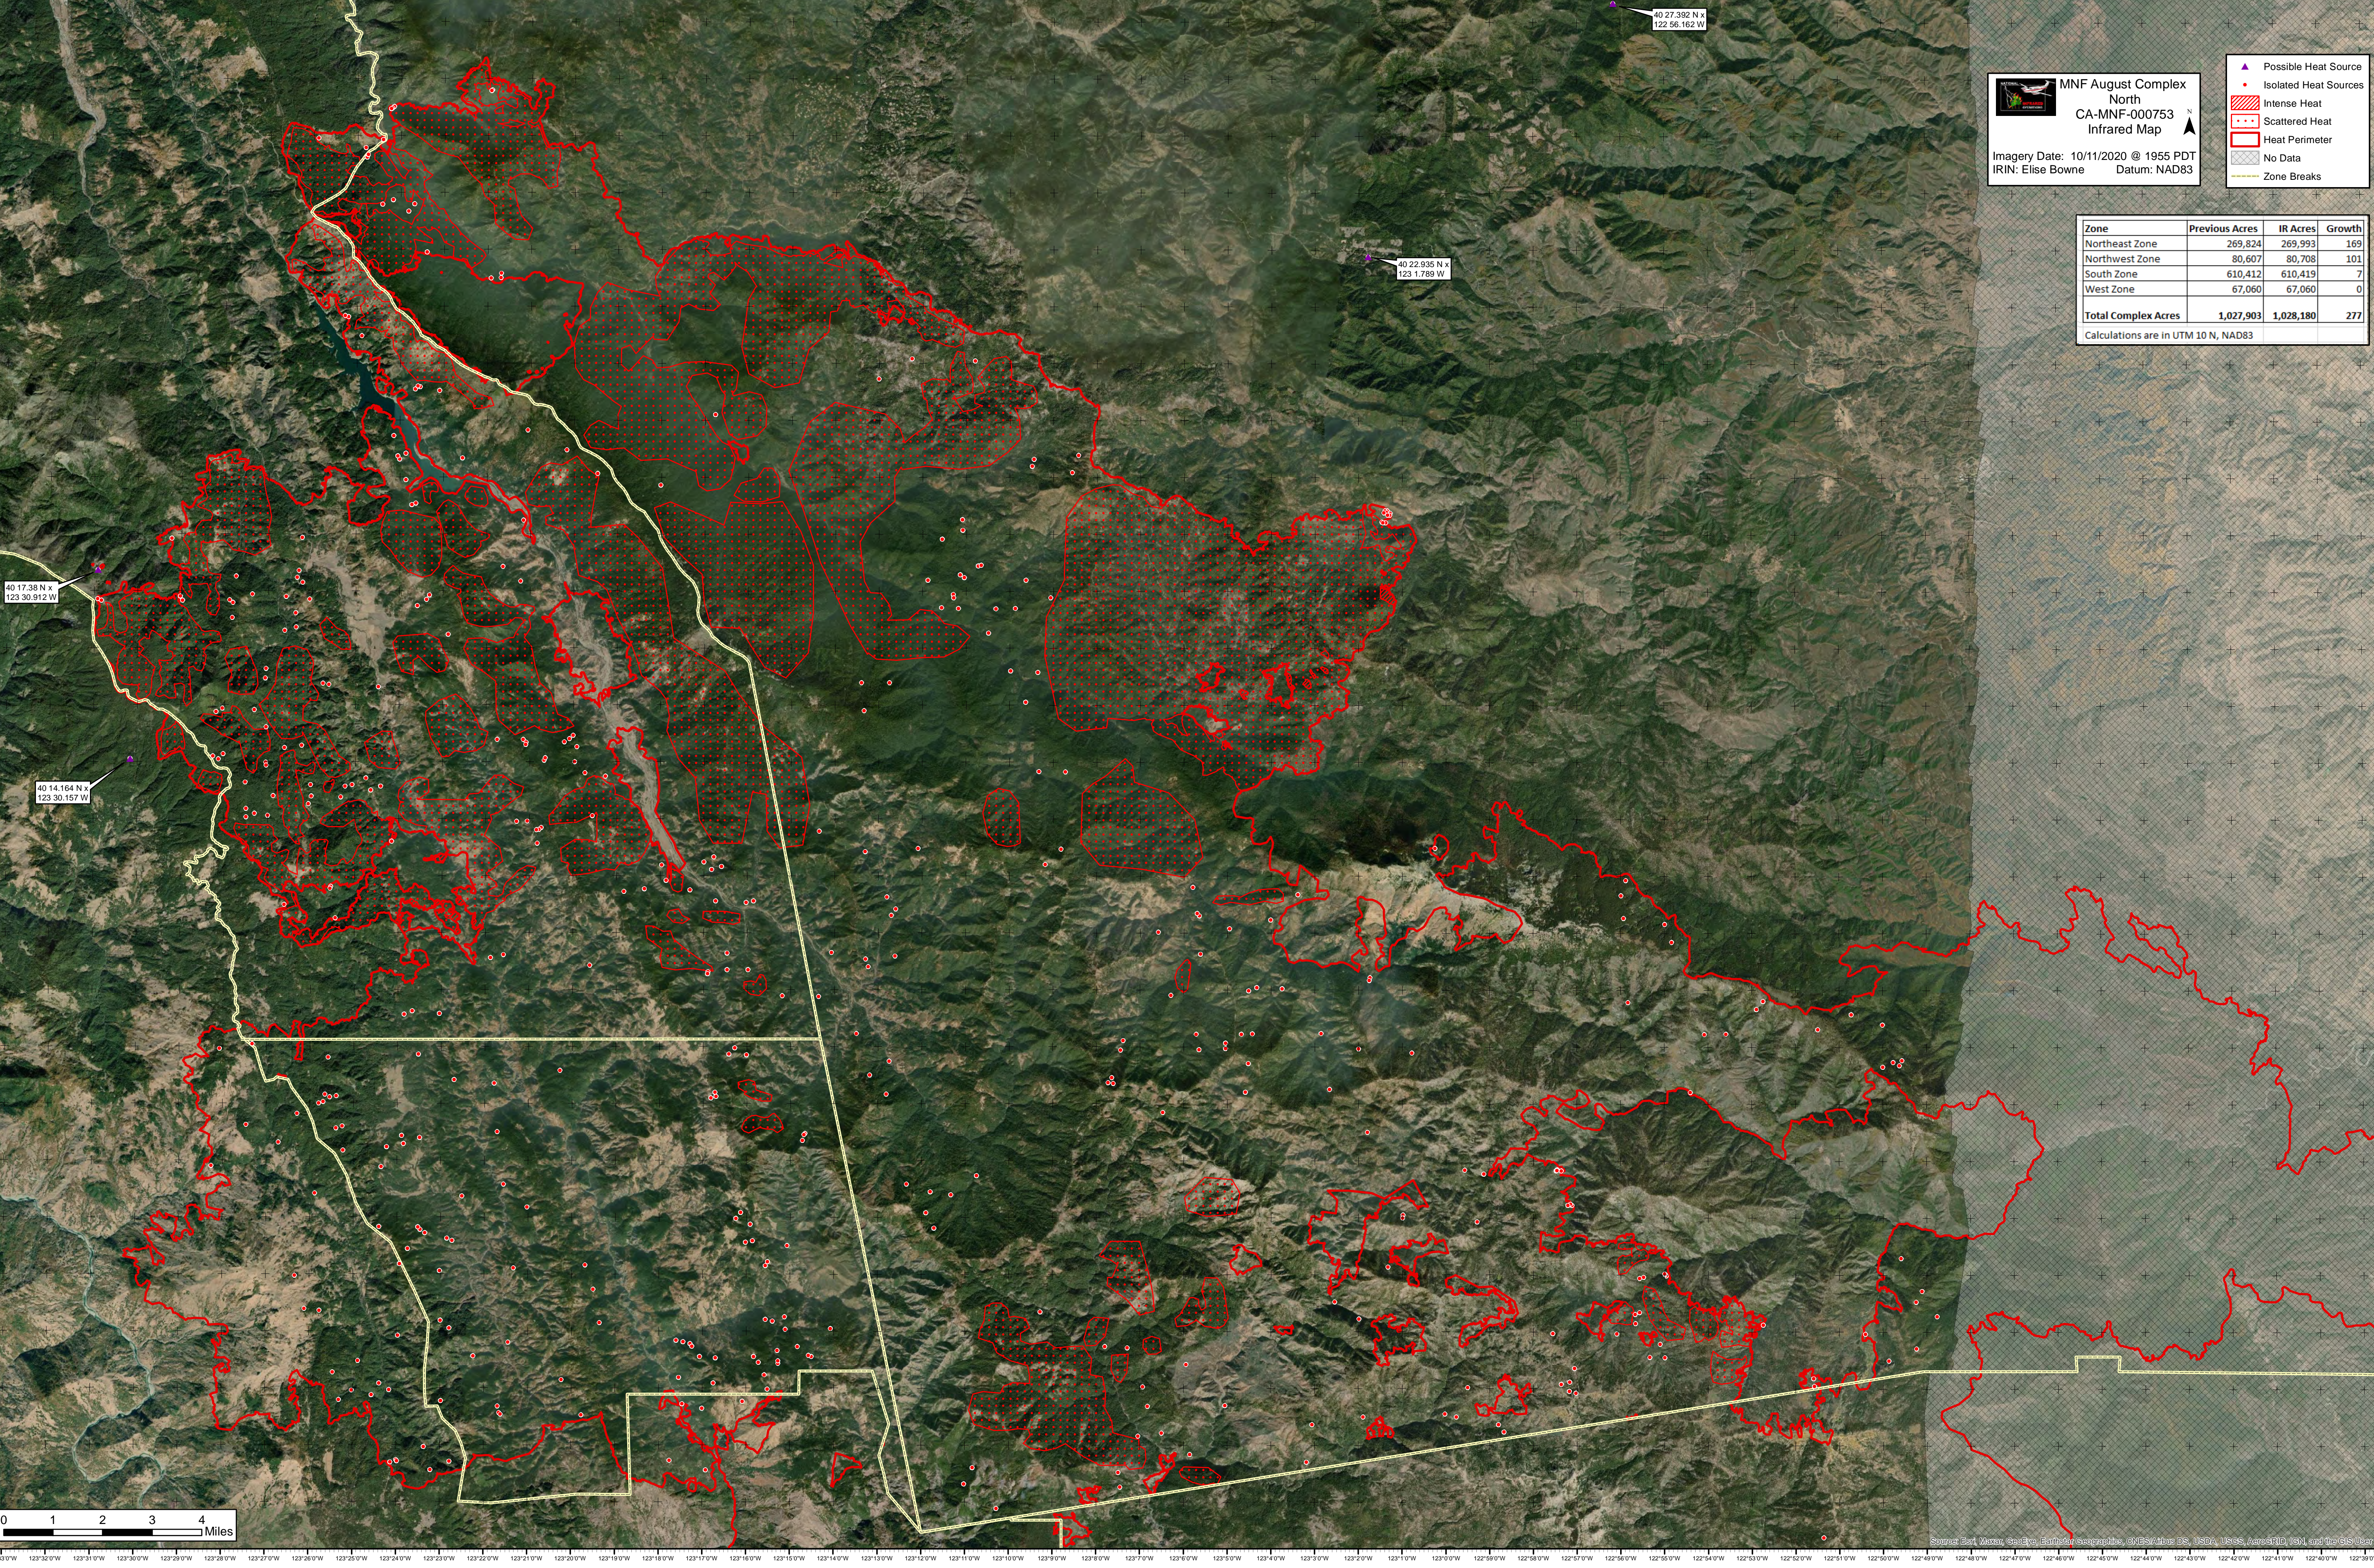

MNF August Complex
North
CA-MNF-000753
Infrared Map

Imagery Date: 10/11/2020 @ 1955 PDT
IRIN: Elise Bowne Datum: NAD83

- ▲ Possible Heat Source
- Isolated Heat Sources
- ▨ Intense Heat
- ⋯ Scattered Heat
- ▭ Heat Perimeter
- ▨ No Data
- --- Zone Breaks

Zone	Previous Acres	IR Acres	Growth
Northeast Zone	269,824	269,993	169
Northwest Zone	80,607	80,708	101
South Zone	610,412	610,419	7
West Zone	67,060	67,060	0
Total Complex Acres	1,027,903	1,028,180	277

Calculations are in UTM 10 N, NAD83