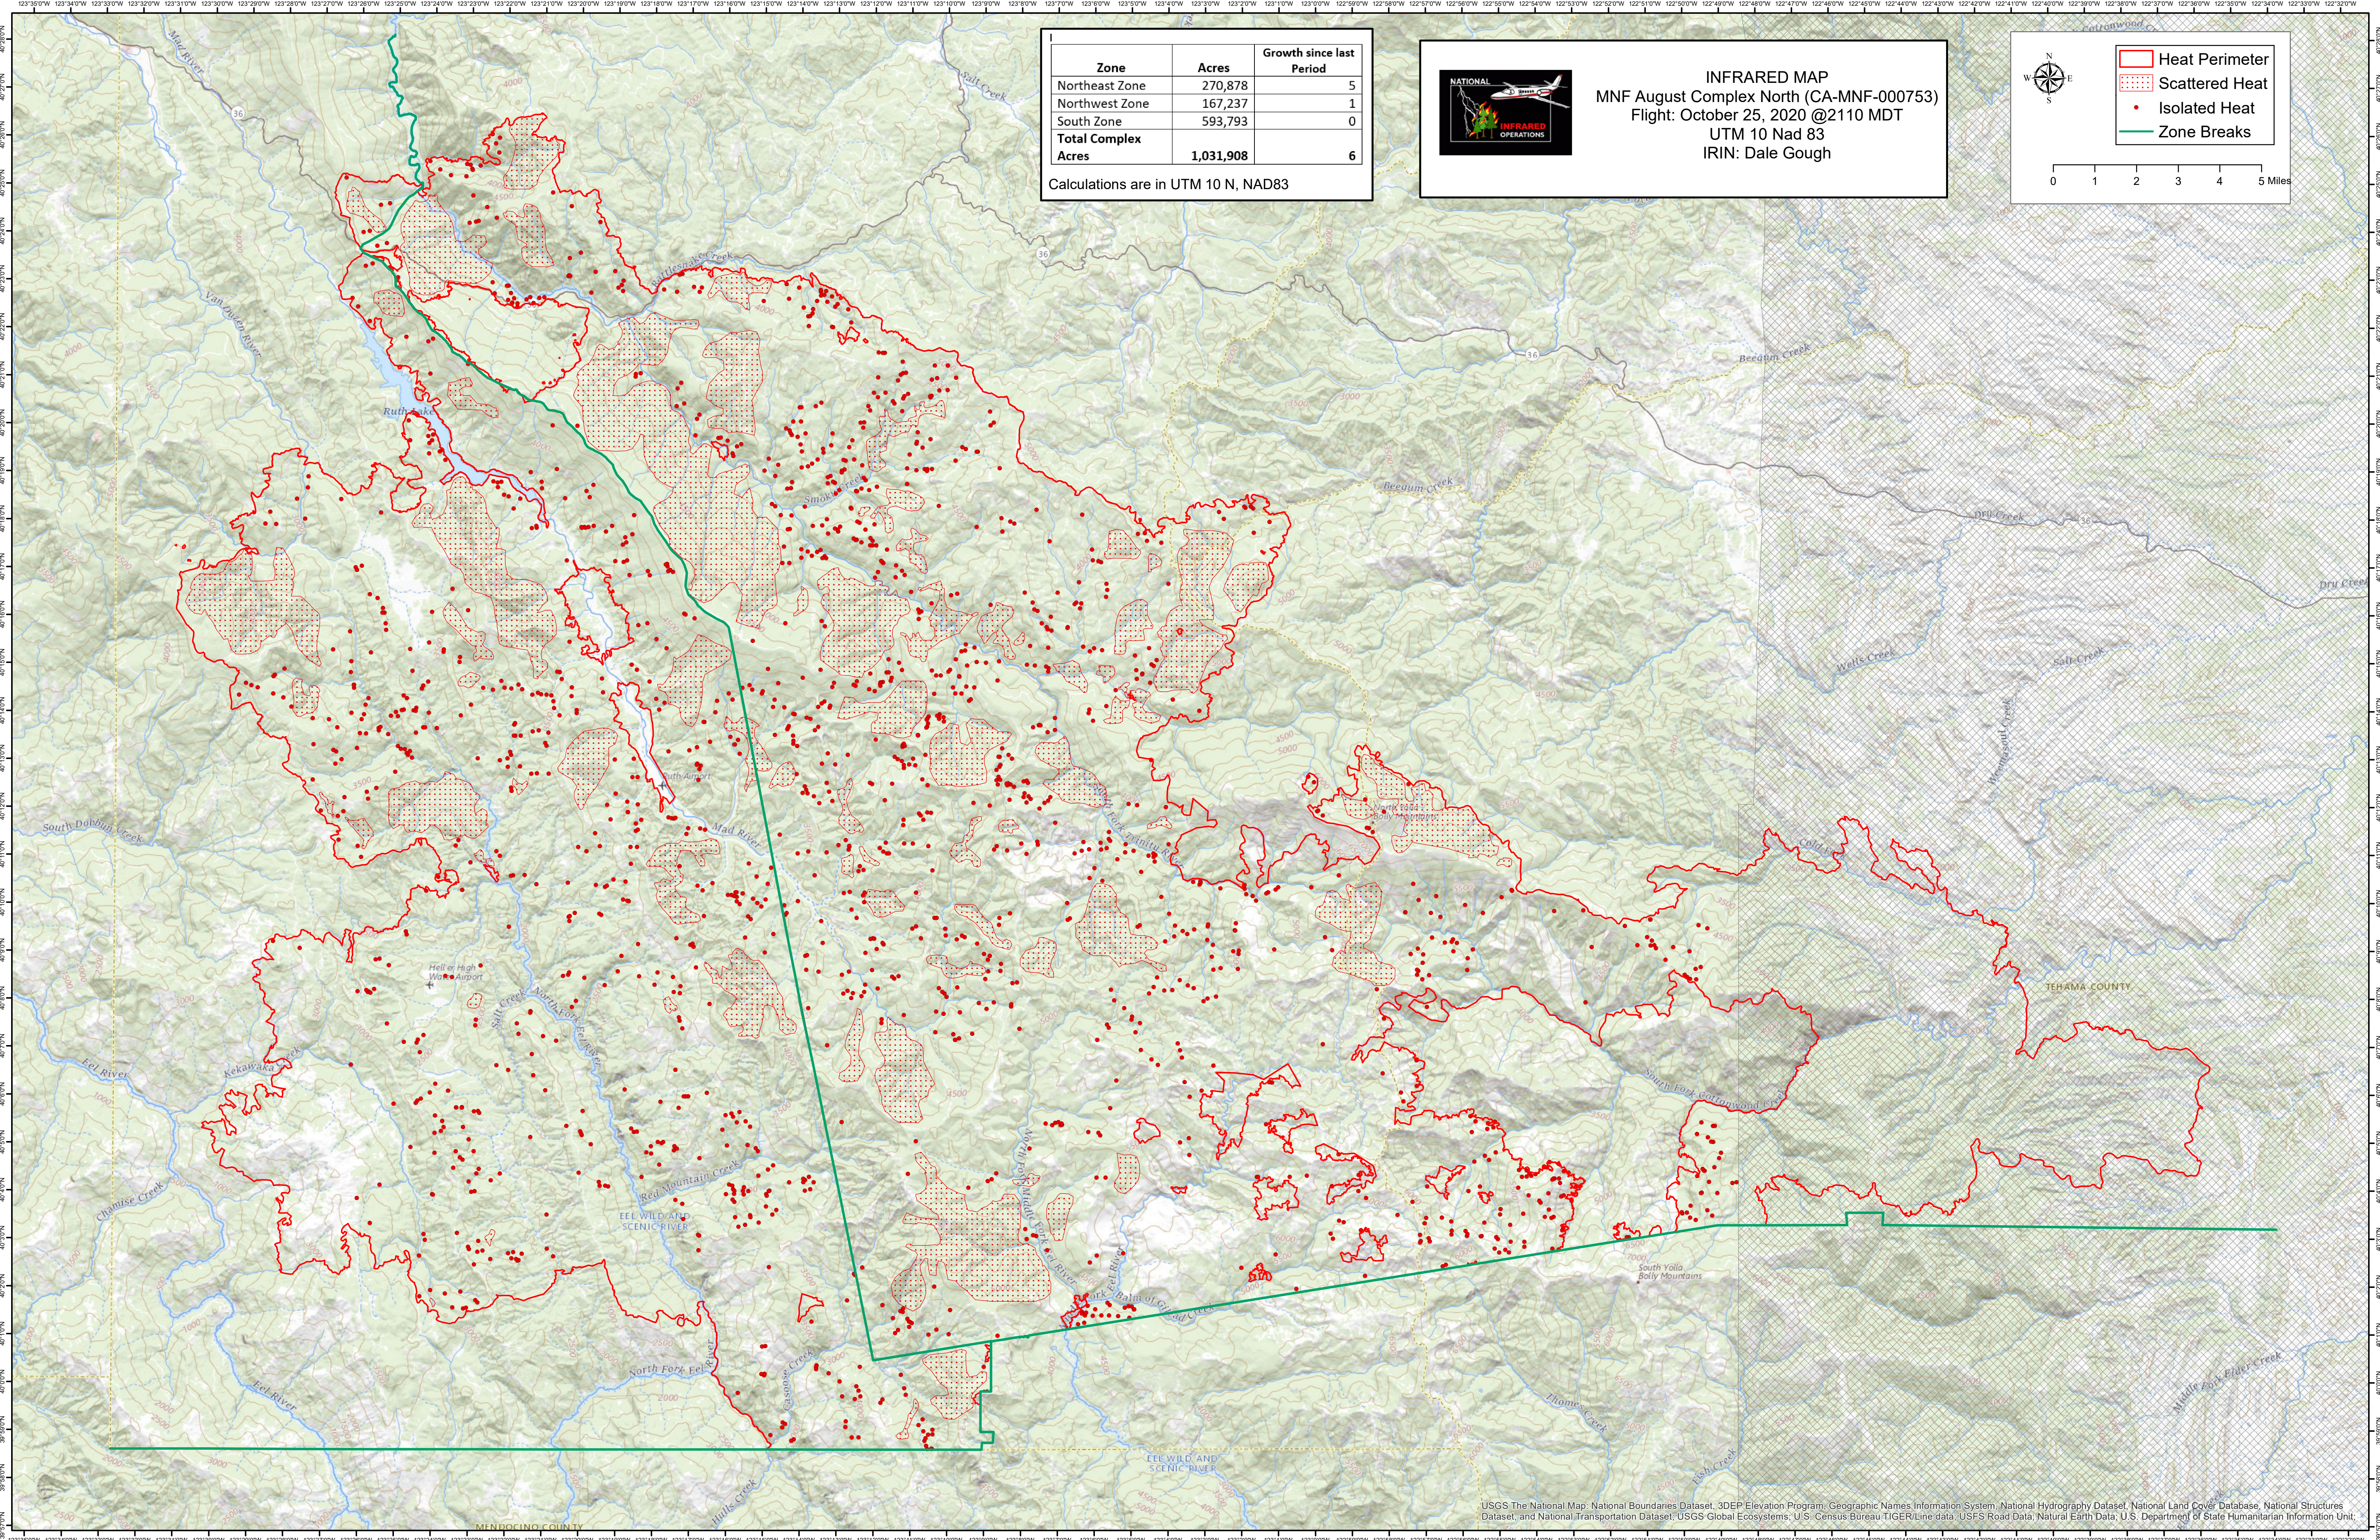

Zone	Acres	Growth since last Period
Northeast Zone	270,878	5
Northwest Zone	167,237	1
South Zone	593,793	0
Total Complex		
Acres	1,031,908	6

Calculations are in UTM 10 N, NAD83

INFRARED MAP
MNF August Complex North (CA-MNF-000753)
Flight: October 25, 2020 @2110 MDT
UTM 10 Nad 83
IRIN: Dale Gough

Legend:

- Heat Perimeter (Red outline)
- Scattered Heat (Red dotted pattern)
- Isolated Heat (Red dots)
- Zone Breaks (Green line)