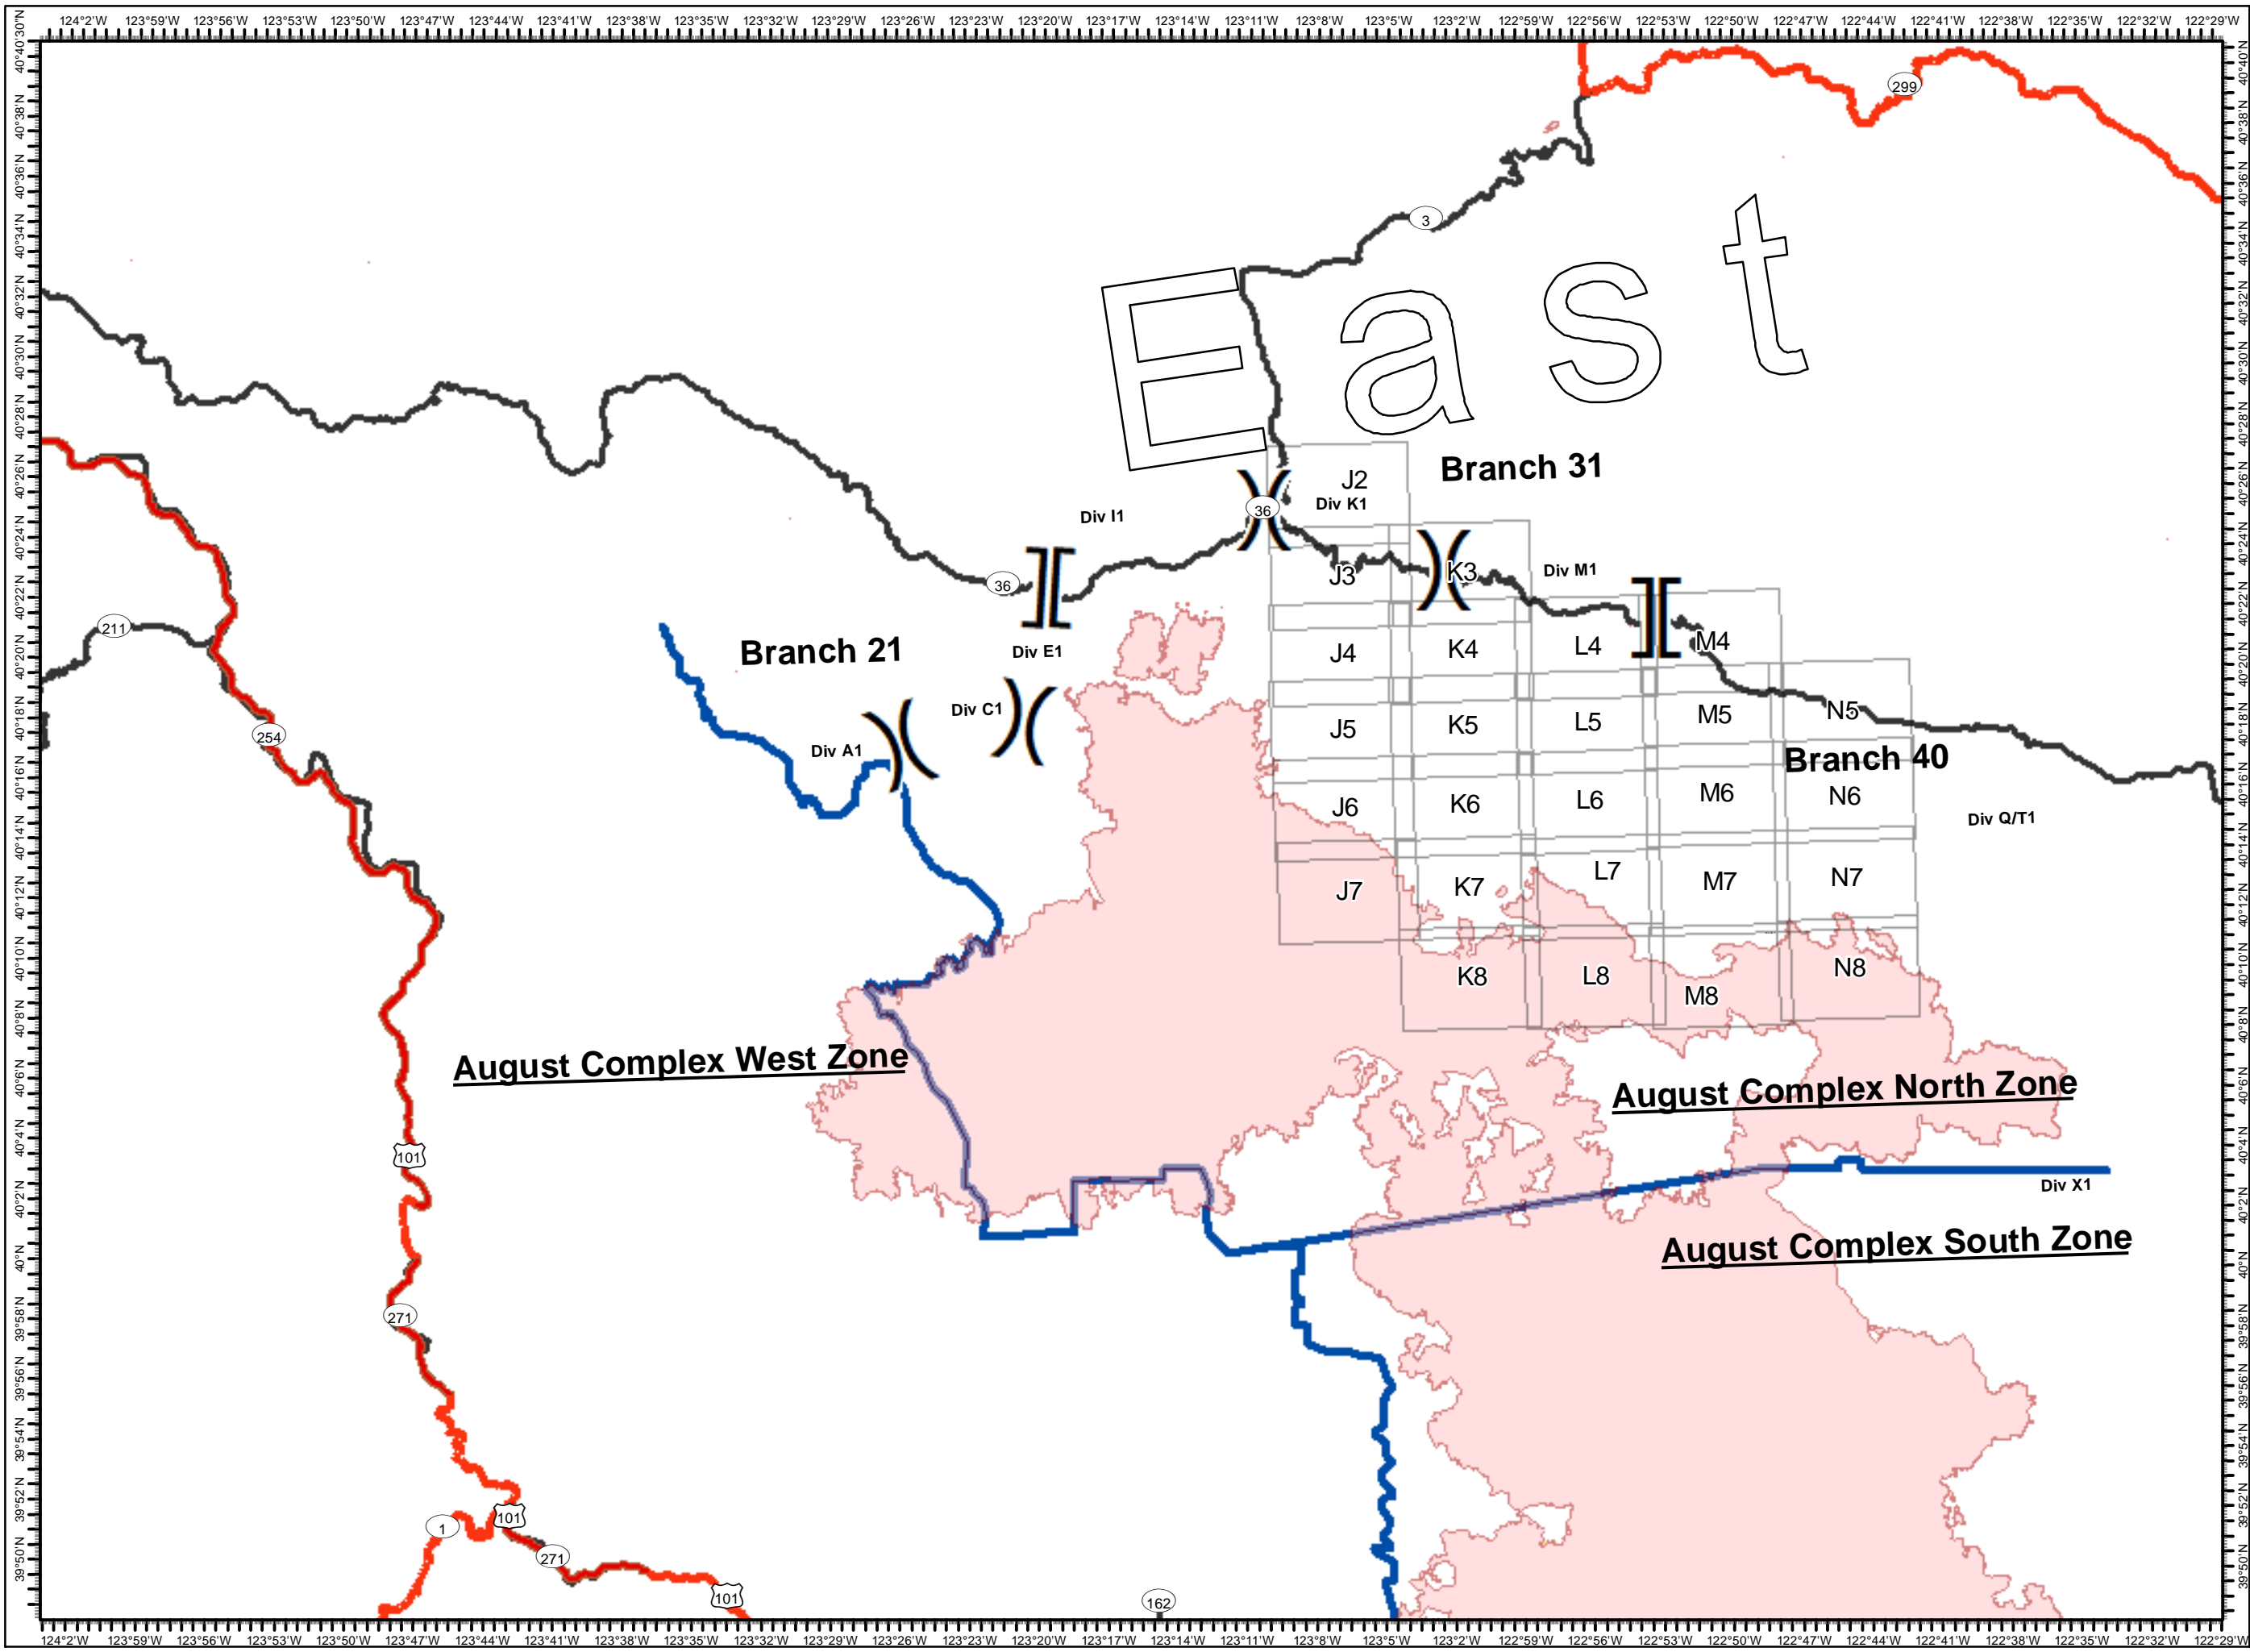

August Complex North Zone

CA-MNF-000753
September 20, 2020
IAP Map

East Index

1:375,000