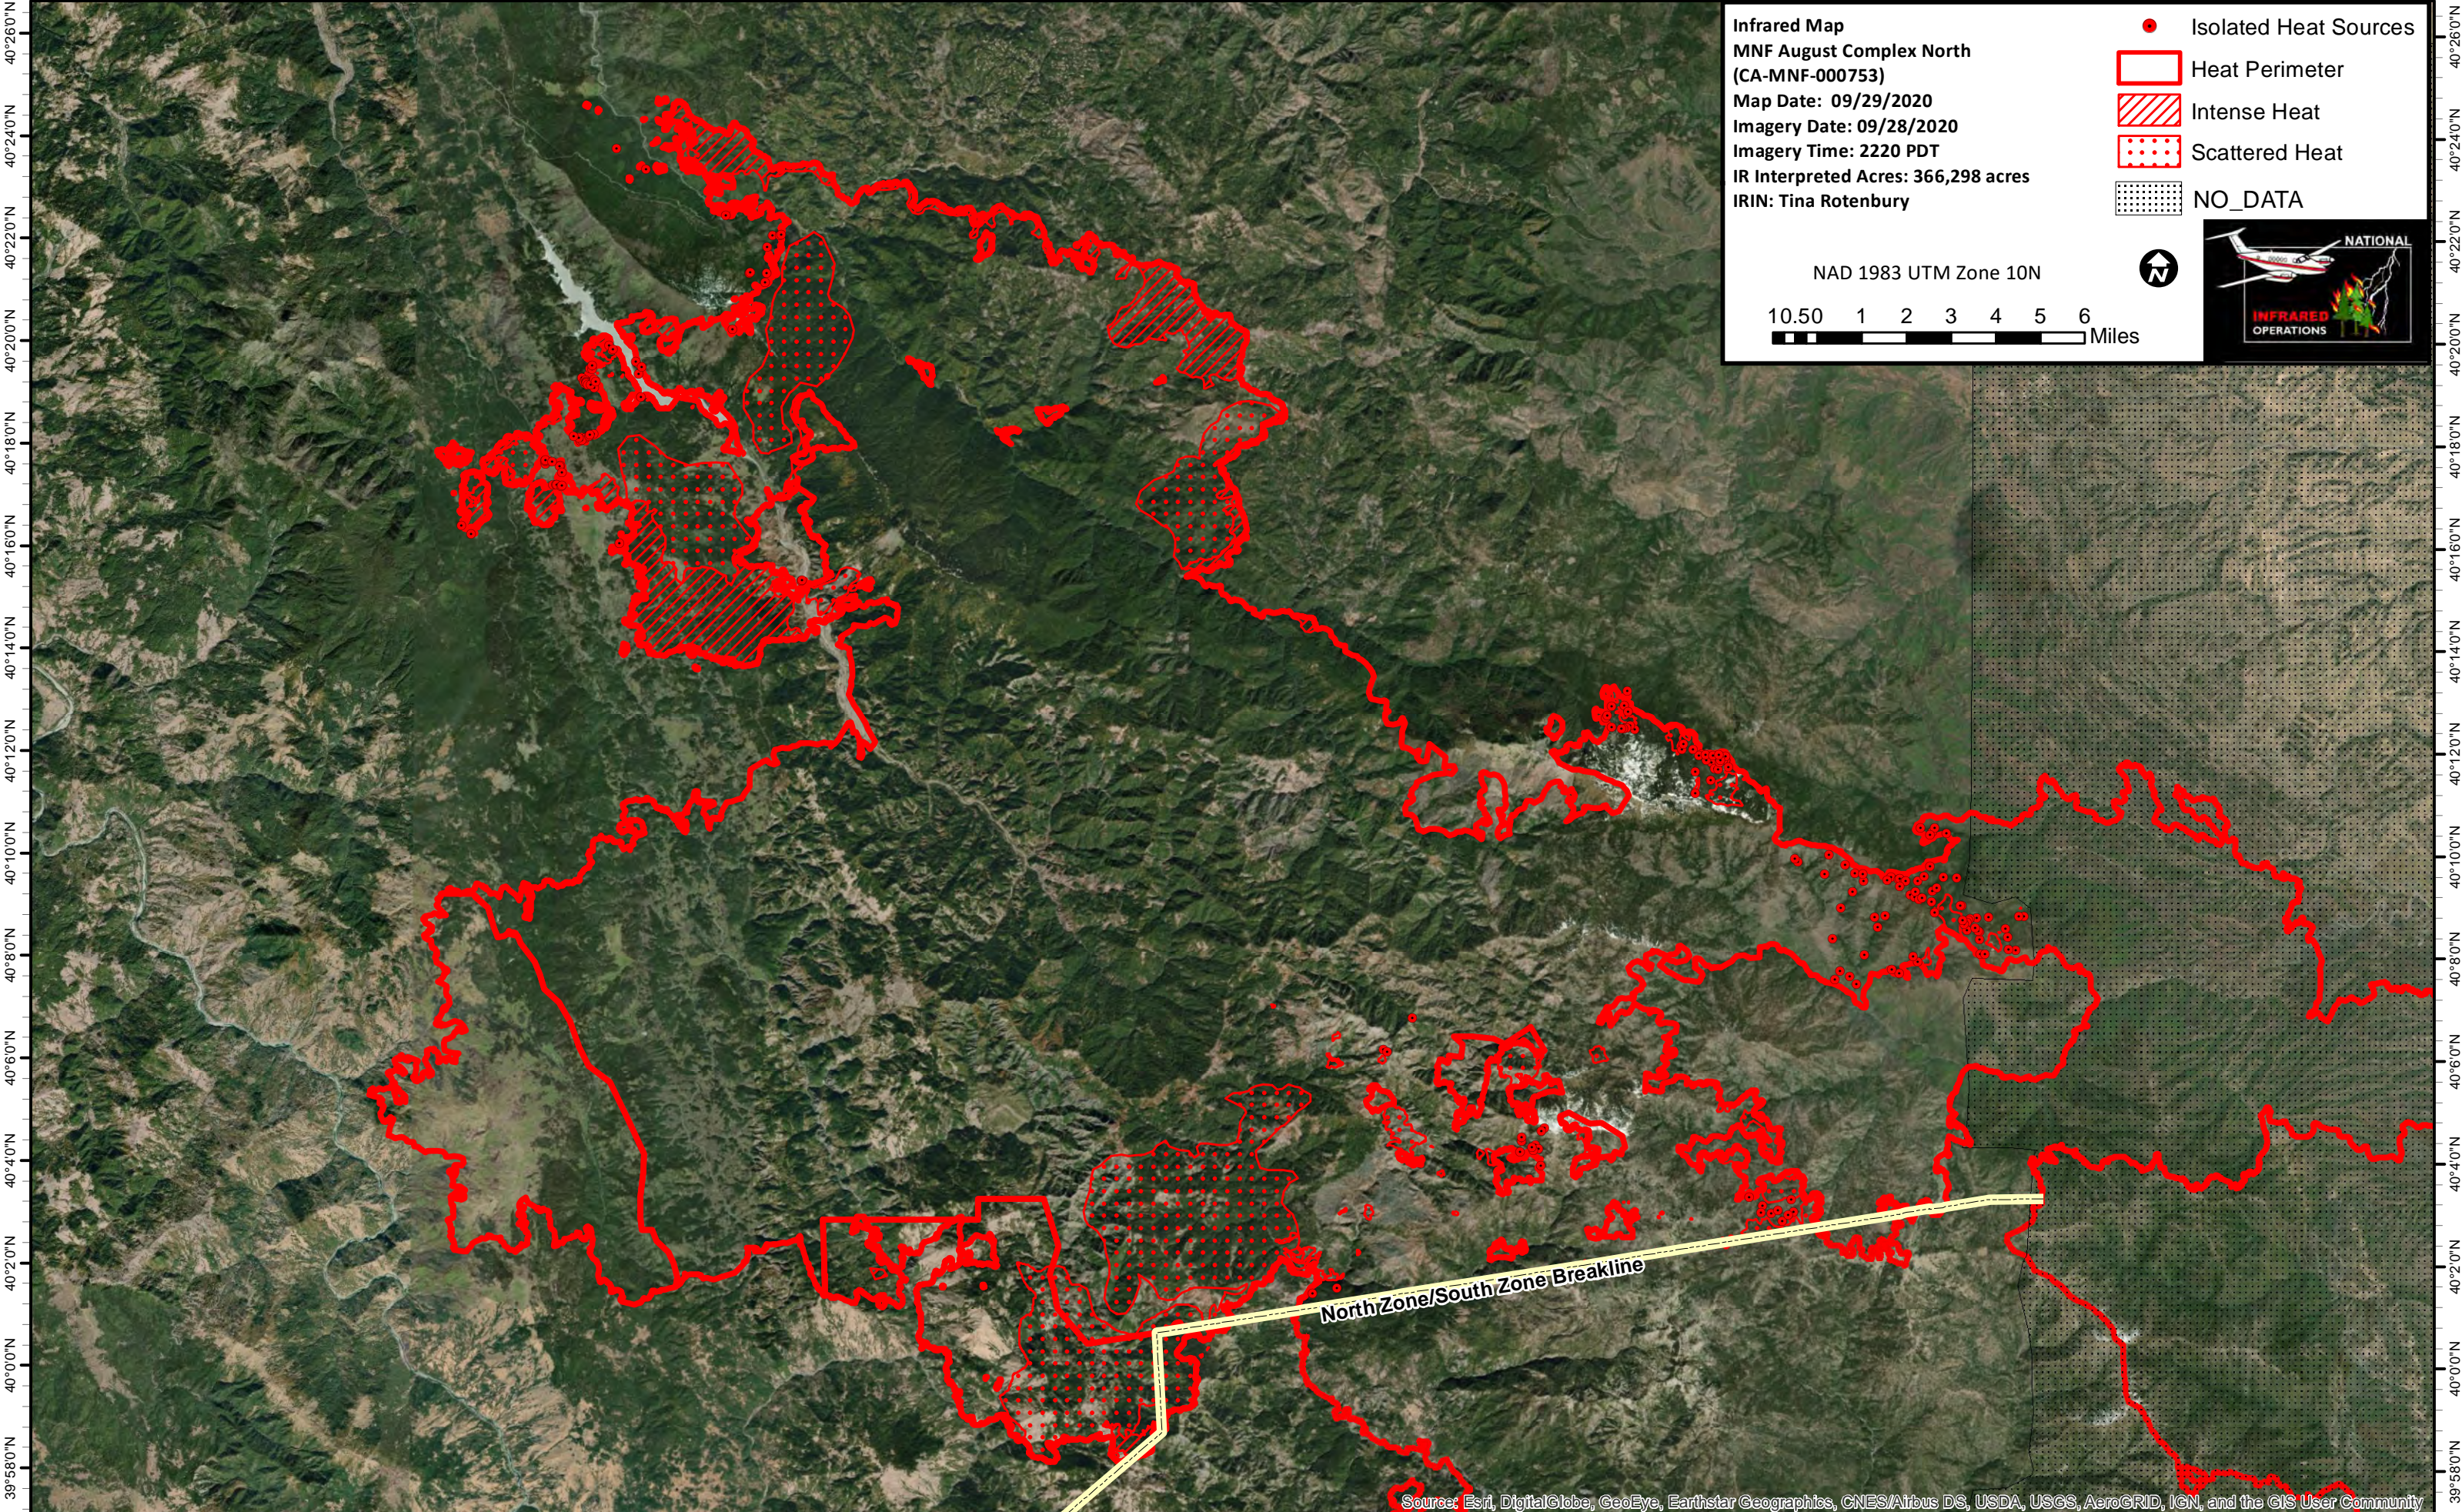

123°38'0"W 123°34'0"W 123°30'0"W 123°26'0"W 123°22'0"W 123°18'0"W 123°14'0"W 123°10'0"W 123°8'0"W 123°6'0"W 123°4'0"W 123°2'0"W 123°0'0"W 122°58'0"W 122°54'0"W 122°50'0"W 122°46'0"W 122°42'0"W 122°38'0"W

Infrared Map
MNF August Complex North
(CA-MNF-000753)
Map Date: 09/29/2020
Imagery Date: 09/28/2020
Imagery Time: 2220 PDT
IR Interpreted Acres: 366,298 acres
IRIN: Tina Rotenbury

- Isolated Heat Sources
- Heat Perimeter
- Intense Heat
- Scattered Heat
- NO_DATA

NAD 1983 UTM Zone 10N
10.50 1 2 3 4 5 6 Miles

North Zone/South Zone Breakline

123°38'0"W 123°34'0"W 123°30'0"W 123°26'0"W 123°22'0"W 123°18'0"W 123°14'0"W 123°10'0"W 123°8'0"W 123°6'0"W 123°4'0"W 123°2'0"W 123°0'0"W 122°58'0"W 122°54'0"W 122°50'0"W 122°46'0"W 122°42'0"W 122°38'0"W