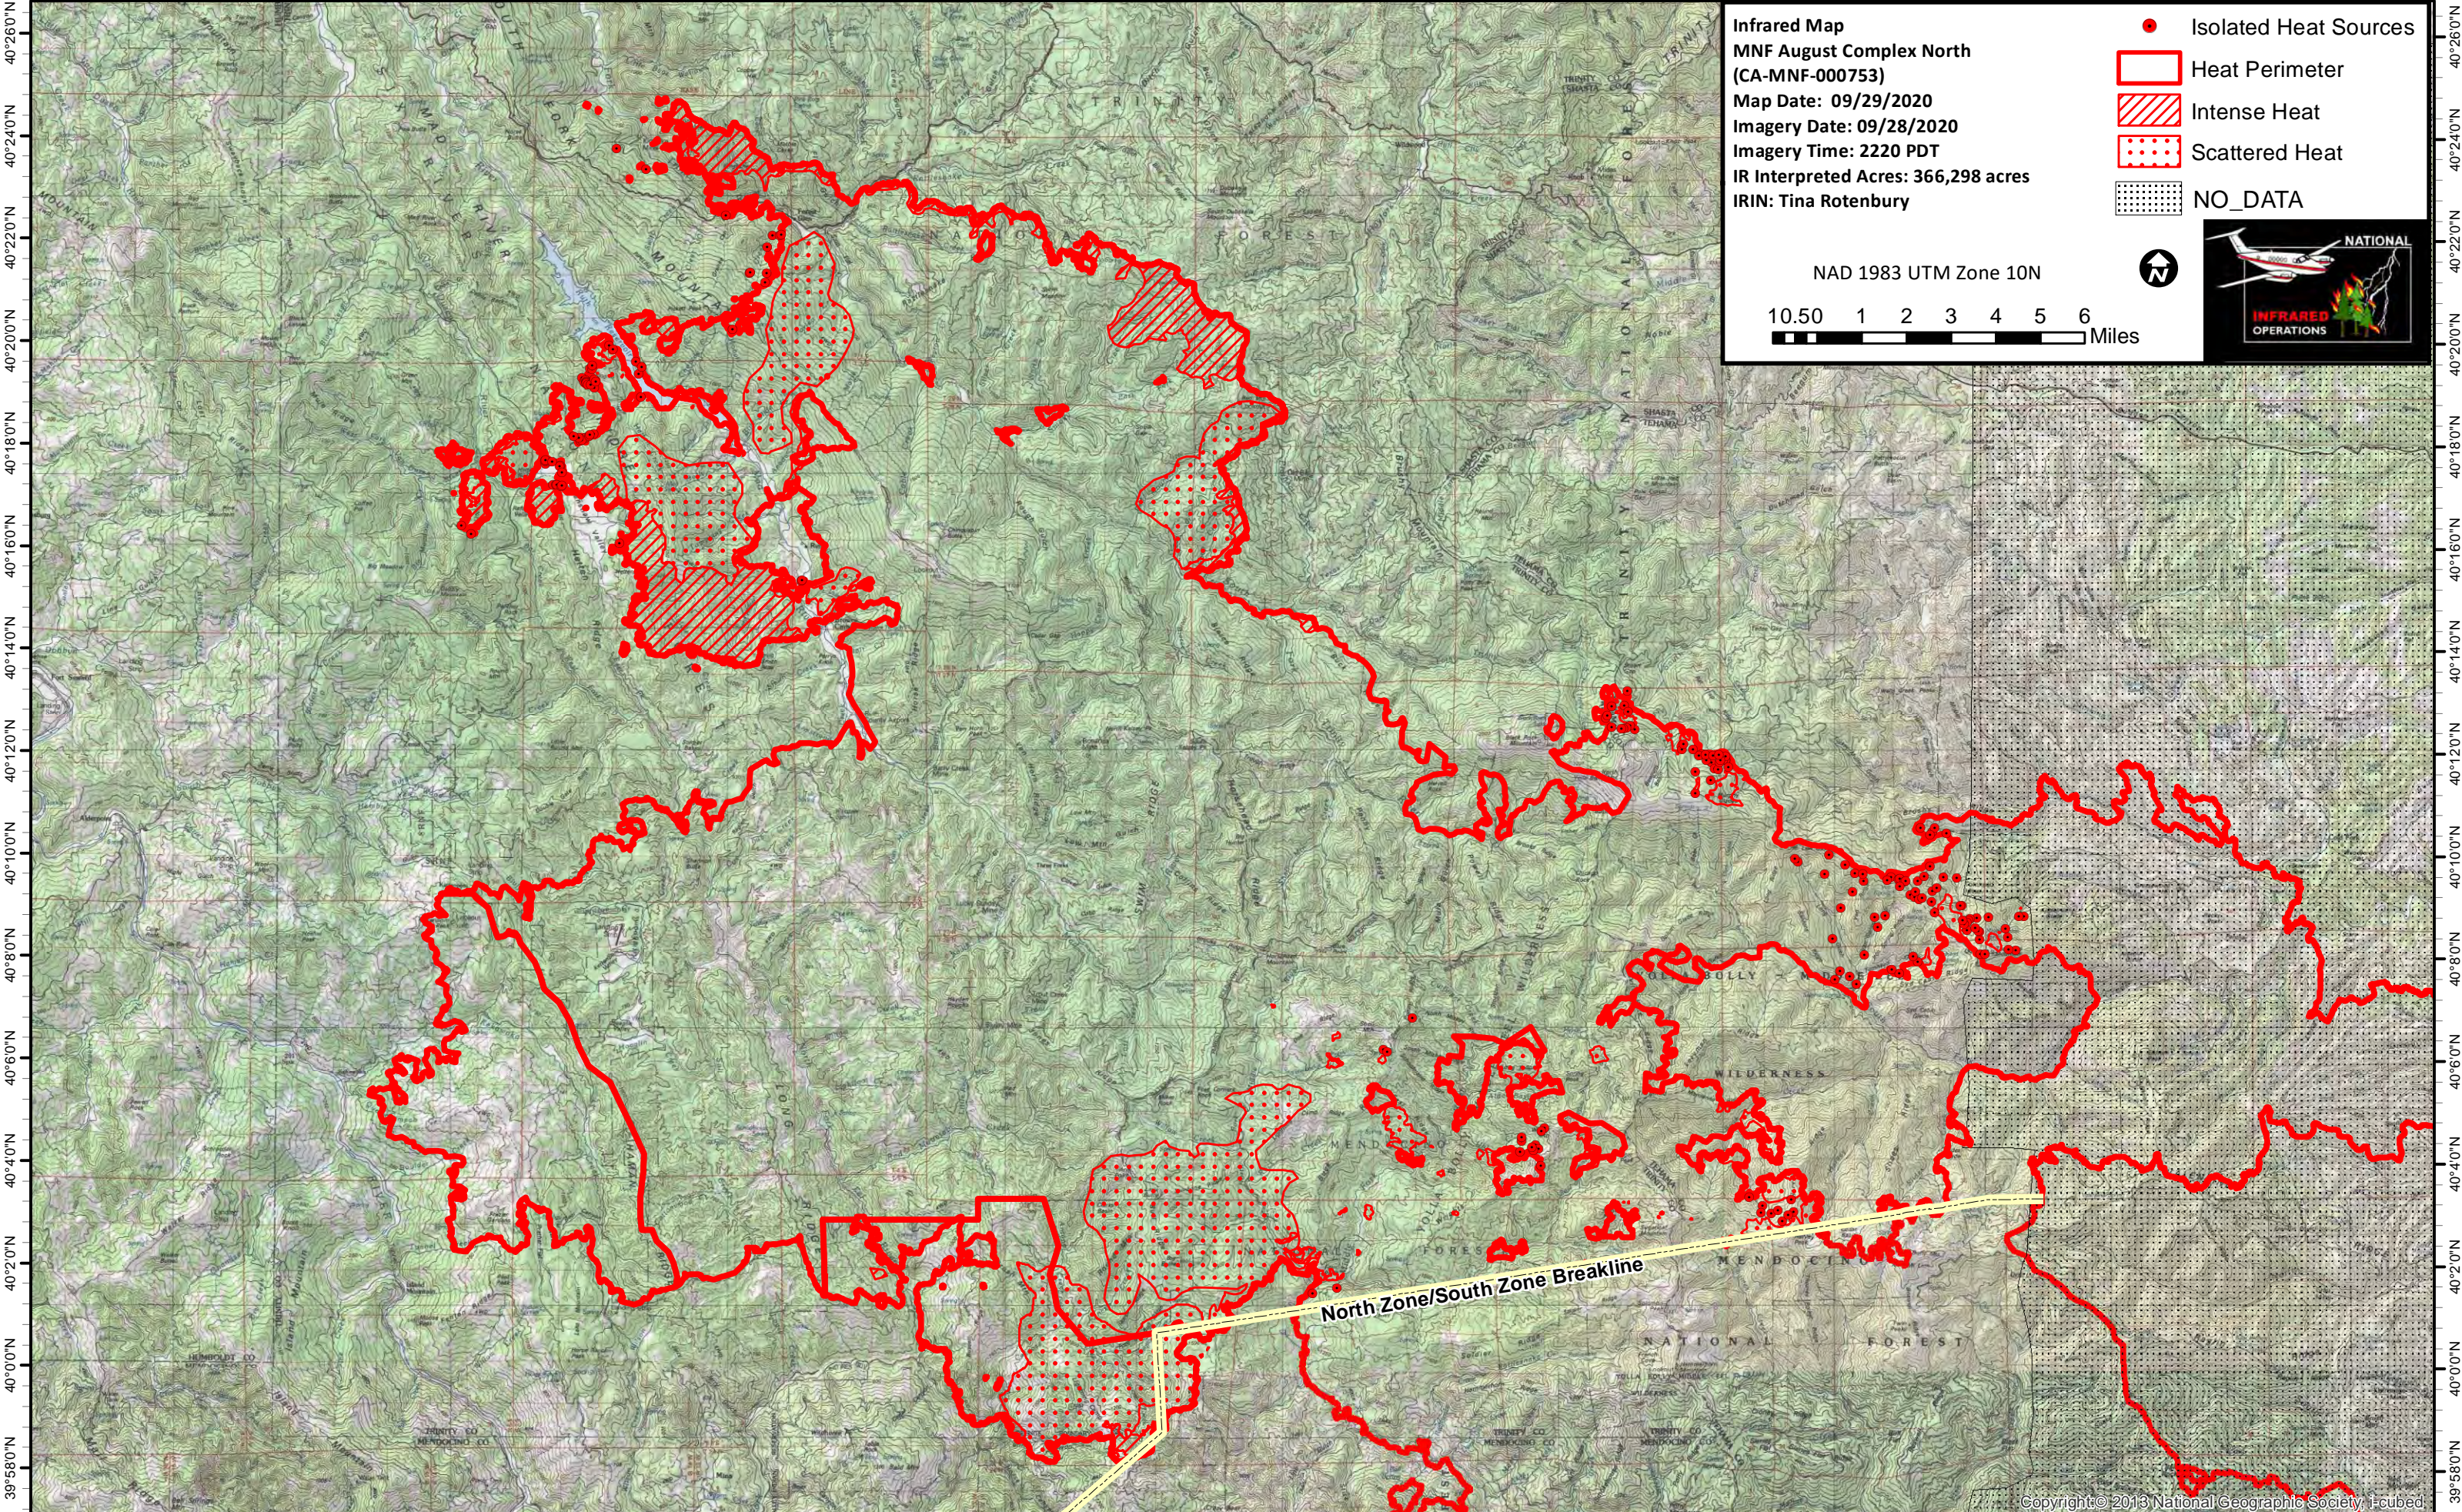

123°38'0"W 123°34'0"W 123°30'0"W 123°26'0"W 123°22'0"W 123°18'0"W 123°14'0"W 123°10'0"W 123°8'0"W 123°6'0"W 123°4'0"W 123°2'0"W 123°0'0"W 122°58'0"W 122°54'0"W 122°50'0"W 122°46'0"W 122°42'0"W 122°38'0"W

**Infrared Map**  
**MNF August Complex North**  
**(CA-MNF-000753)**  
Map Date: 09/29/2020  
Imagery Date: 09/28/2020  
Imagery Time: 2220 PDT  
IR Interpreted Acres: 366,298 acres  
IRIN: Tina Rotenbury

- Isolated Heat Sources
- Heat Perimeter
- Intense Heat
- Scattered Heat
- NO\_DATA

NAD 1983 UTM Zone 10N  
10.50 1 2 3 4 5 6 Miles

North Zone/South Zone Breakline

123°38'0"W 123°34'0"W 123°30'0"W 123°26'0"W 123°22'0"W 123°18'0"W 123°14'0"W 123°10'0"W 123°8'0"W 123°6'0"W 123°4'0"W 123°2'0"W 123°0'0"W 122°58'0"W 122°54'0"W 122°50'0"W 122°46'0"W 122°42'0"W 122°38'0"W