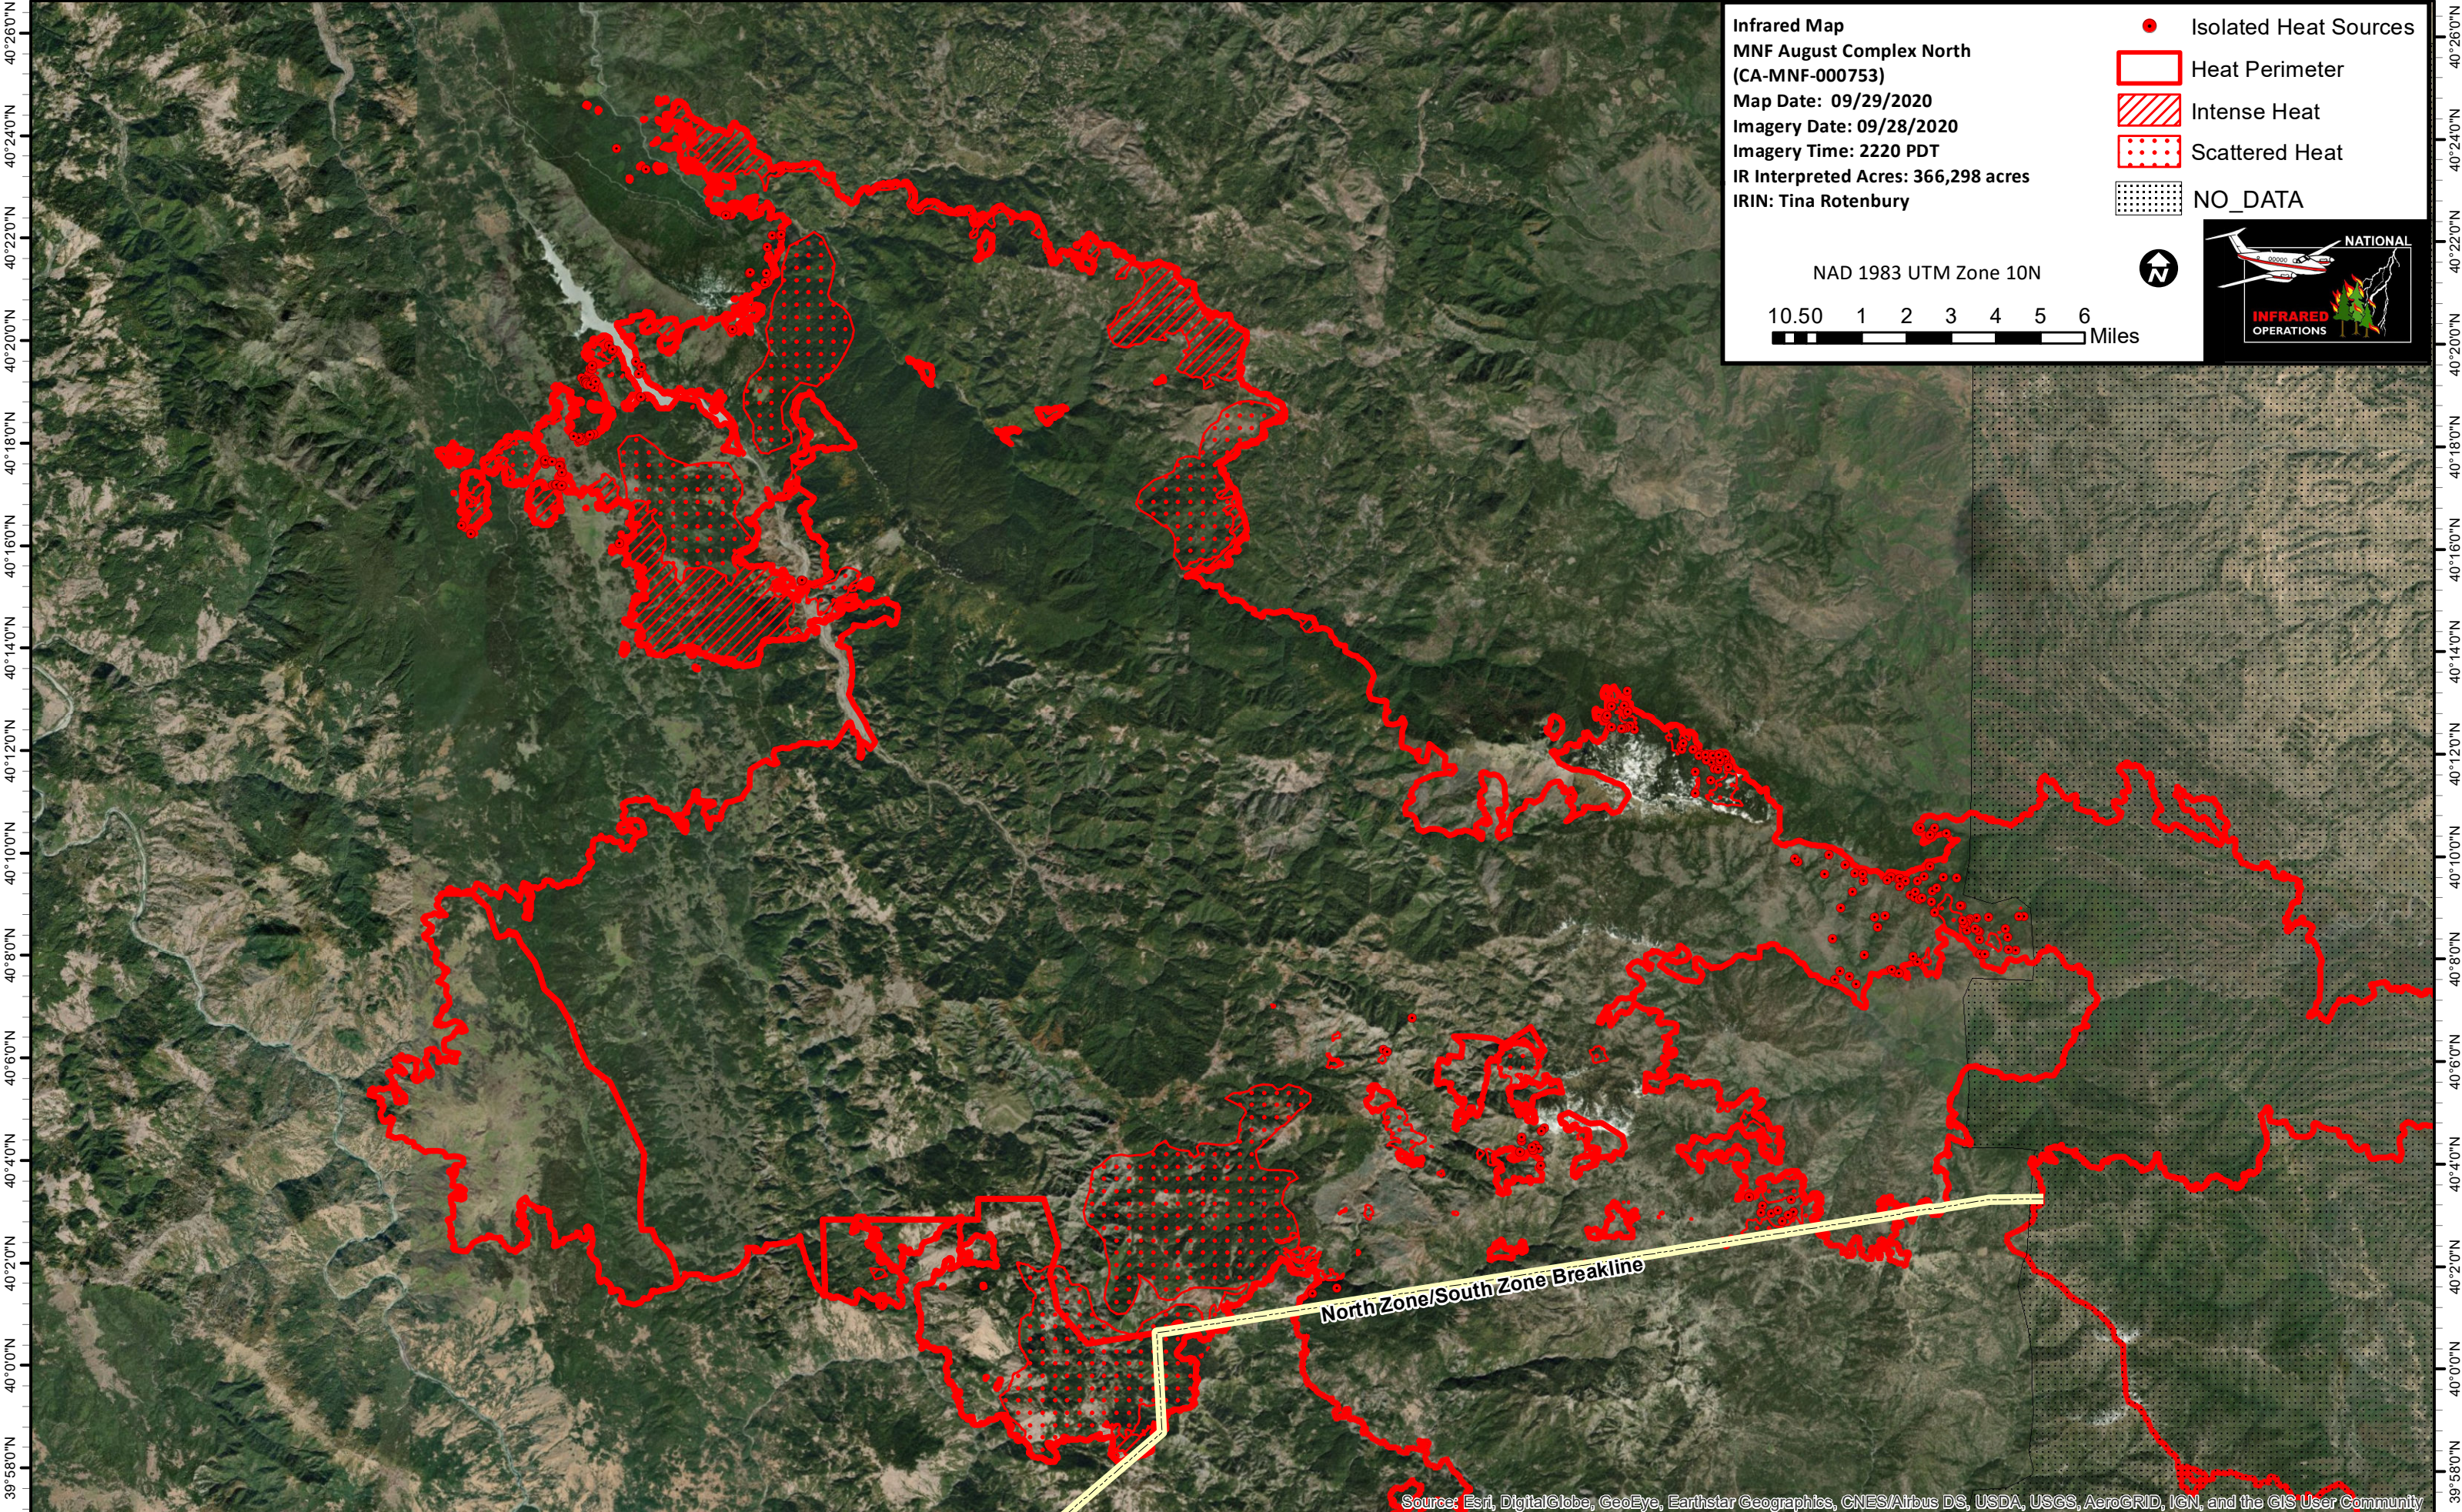

123°38'0"W 123°34'0"W 123°30'0"W 123°26'0"W 123°22'0"W 123°18'0"W 123°14'0"W 123°10'0"W 123°8'0"W 123°6'0"W 123°4'0"W 123°2'0"W 123°0'0"W 122°58'0"W 122°54'0"W 122°50'0"W 122°46'0"W 122°42'0"W 122°38'0"W

Infrared Map
MNF August Complex North
(CA-MNF-000753)
Map Date: 09/29/2020
Imagery Date: 09/28/2020
Imagery Time: 2220 PDT
IR Interpreted Acres: 366,298 acres
IRIN: Tina Rotenbury

- Isolated Heat Sources
- Heat Perimeter
- Intense Heat
- Scattered Heat
- NO_DATA

NAD 1983 UTM Zone 10N
10.50 1 2 3 4 5 6 Miles

North Zone/South Zone Breakline

123°38'0"W 123°34'0"W 123°30'0"W 123°26'0"W 123°22'0"W 123°18'0"W 123°14'0"W 123°10'0"W 123°8'0"W 123°6'0"W 123°4'0"W 123°2'0"W 123°0'0"W 122°58'0"W 122°54'0"W 122°50'0"W 122°46'0"W 122°42'0"W 122°38'0"W