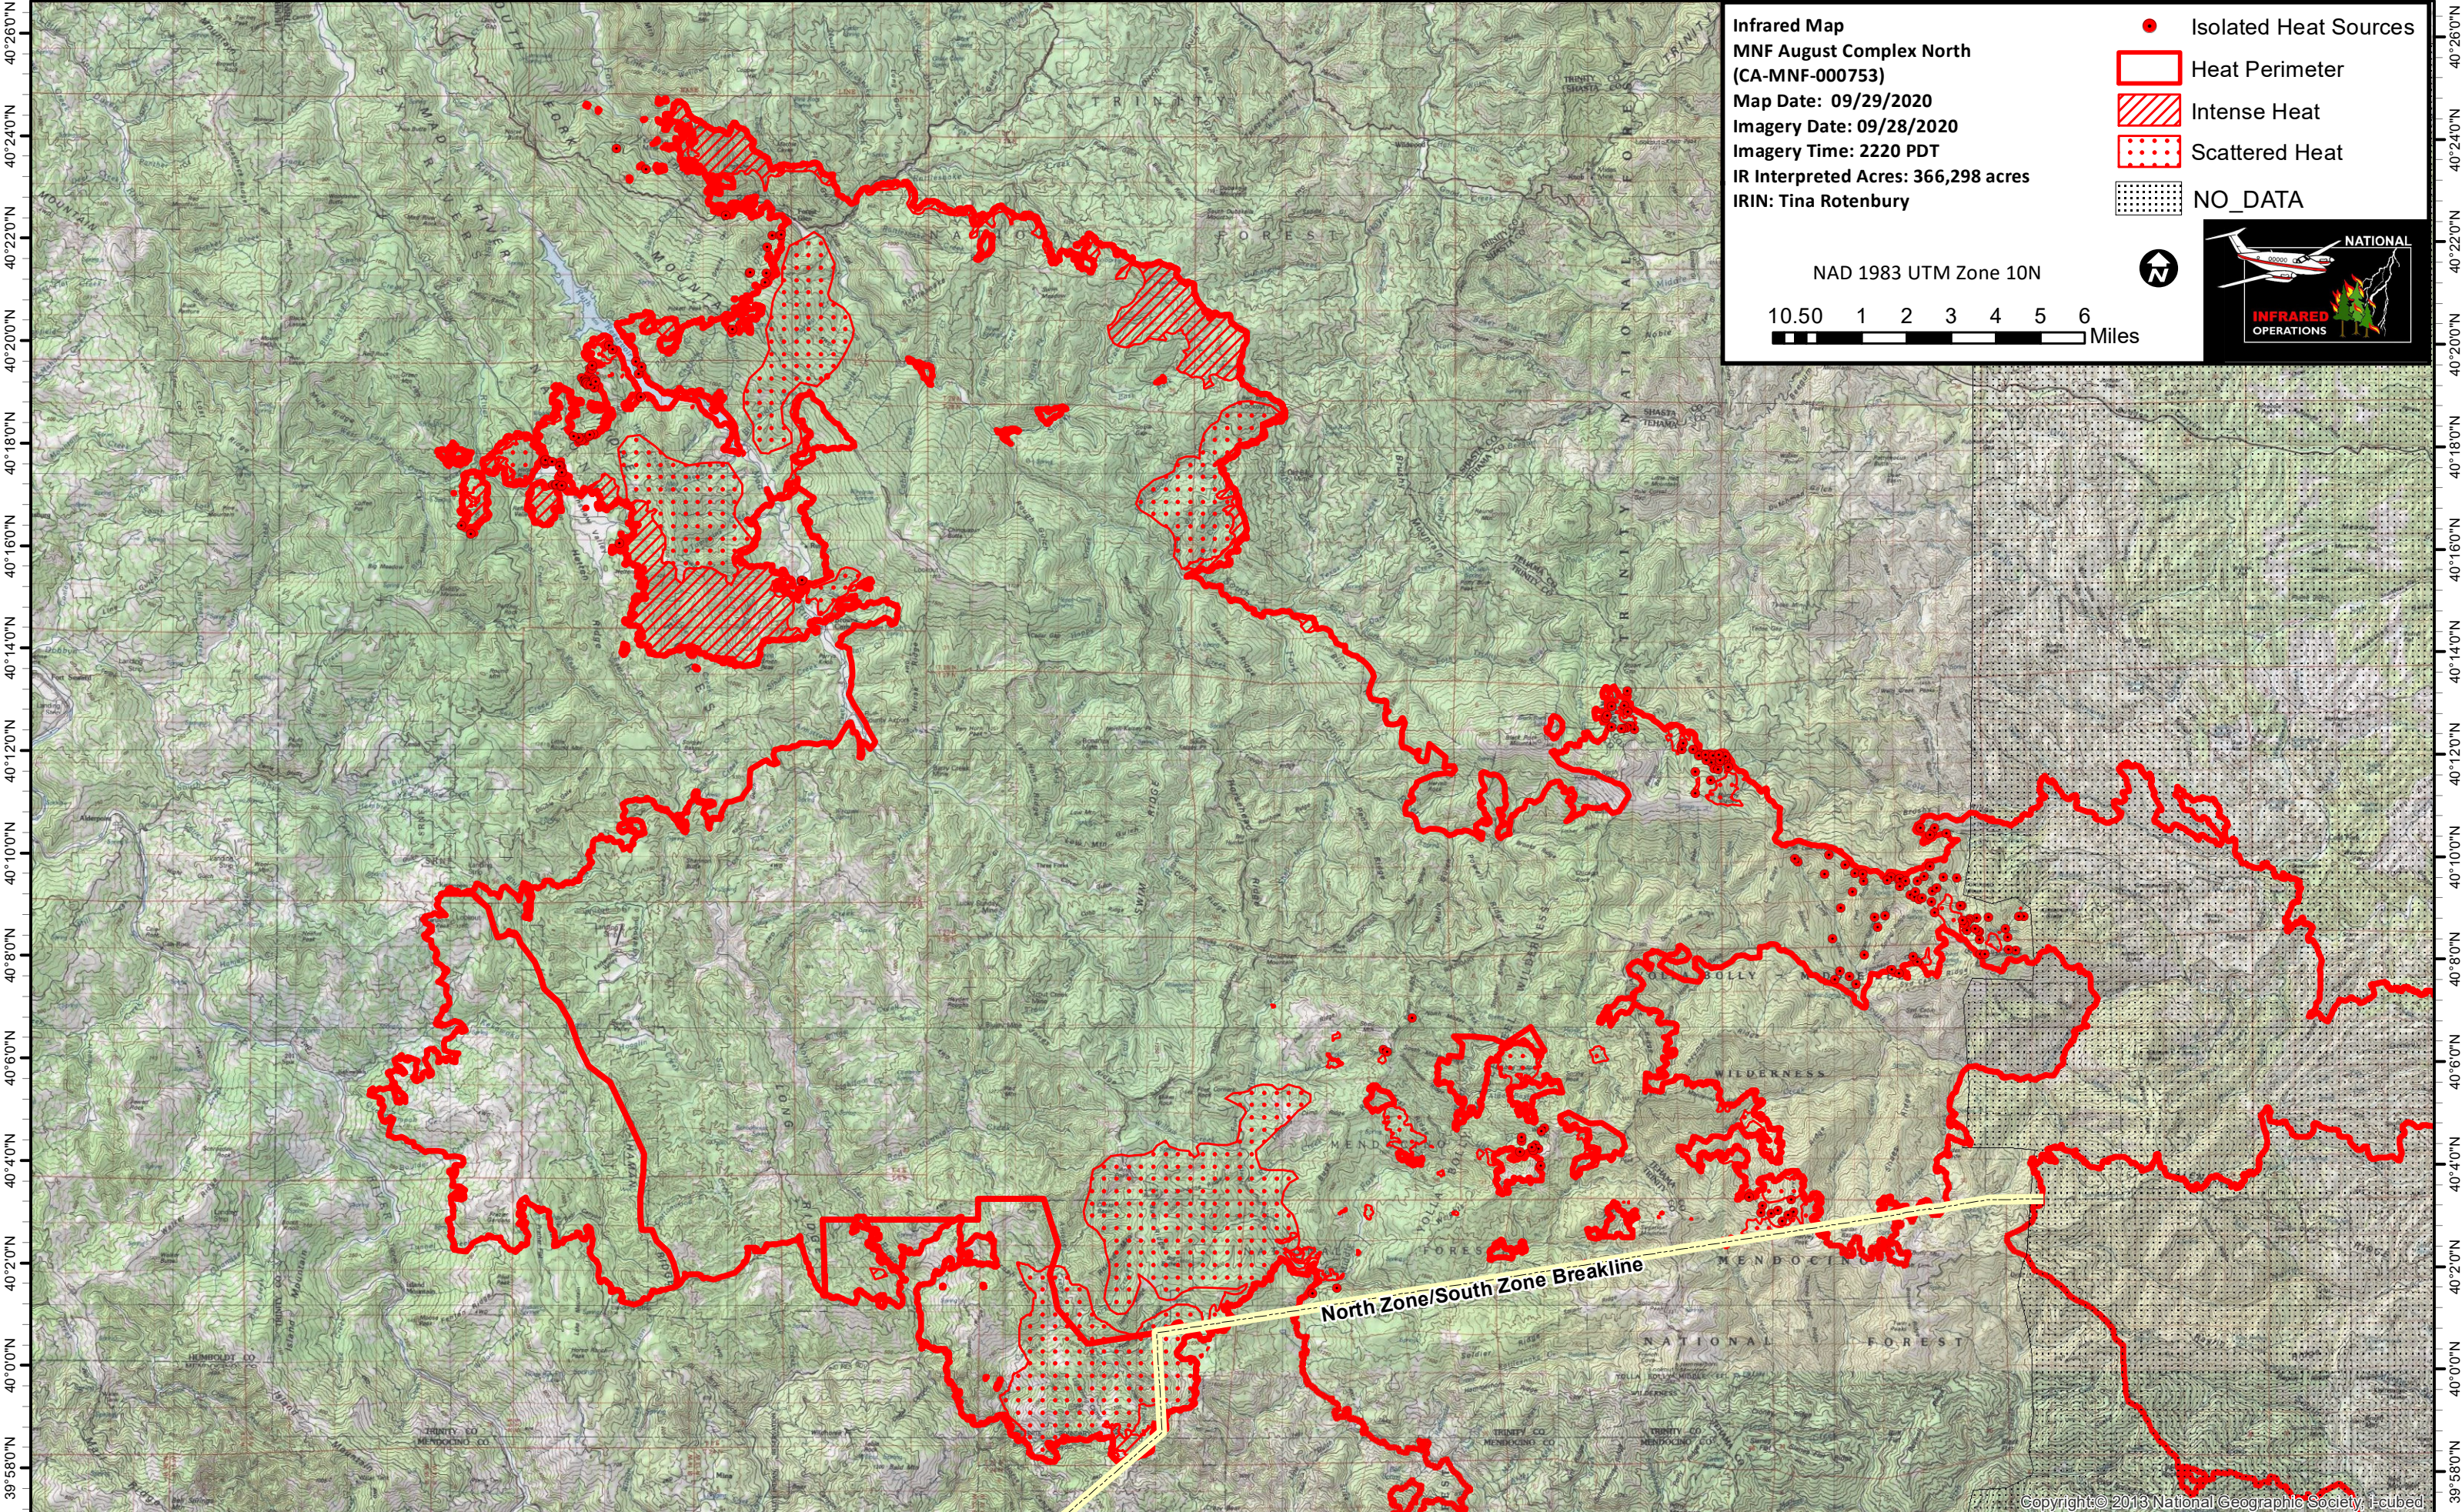

123°38'0"W 123°34'0"W 123°30'0"W 123°26'0"W 123°22'0"W 123°18'0"W 123°14'0"W 123°10'0"W 123°8'0"W 123°6'0"W 123°4'0"W 123°2'0"W 123°0'0"W 122°58'0"W 122°54'0"W 122°50'0"W 122°46'0"W 122°42'0"W 122°38'0"W

Infrared Map
MNF August Complex North
(CA-MNF-000753)
Map Date: 09/29/2020
Imagery Date: 09/28/2020
Imagery Time: 2220 PDT
IR Interpreted Acres: 366,298 acres
IRIN: Tina Rotenbury

- Isolated Heat Sources
- Heat Perimeter
- Intense Heat
- Scattered Heat
- NO_DATA

NAD 1983 UTM Zone 10N
10.50 1 2 3 4 5 6 Miles

North Zone/South Zone Breakline

123°38'0"W 123°34'0"W 123°30'0"W 123°26'0"W 123°22'0"W 123°18'0"W 123°14'0"W 123°10'0"W 123°8'0"W 123°6'0"W 123°4'0"W 123°2'0"W 123°0'0"W 122°58'0"W 122°54'0"W 122°50'0"W 122°46'0"W 122°42'0"W 122°38'0"W