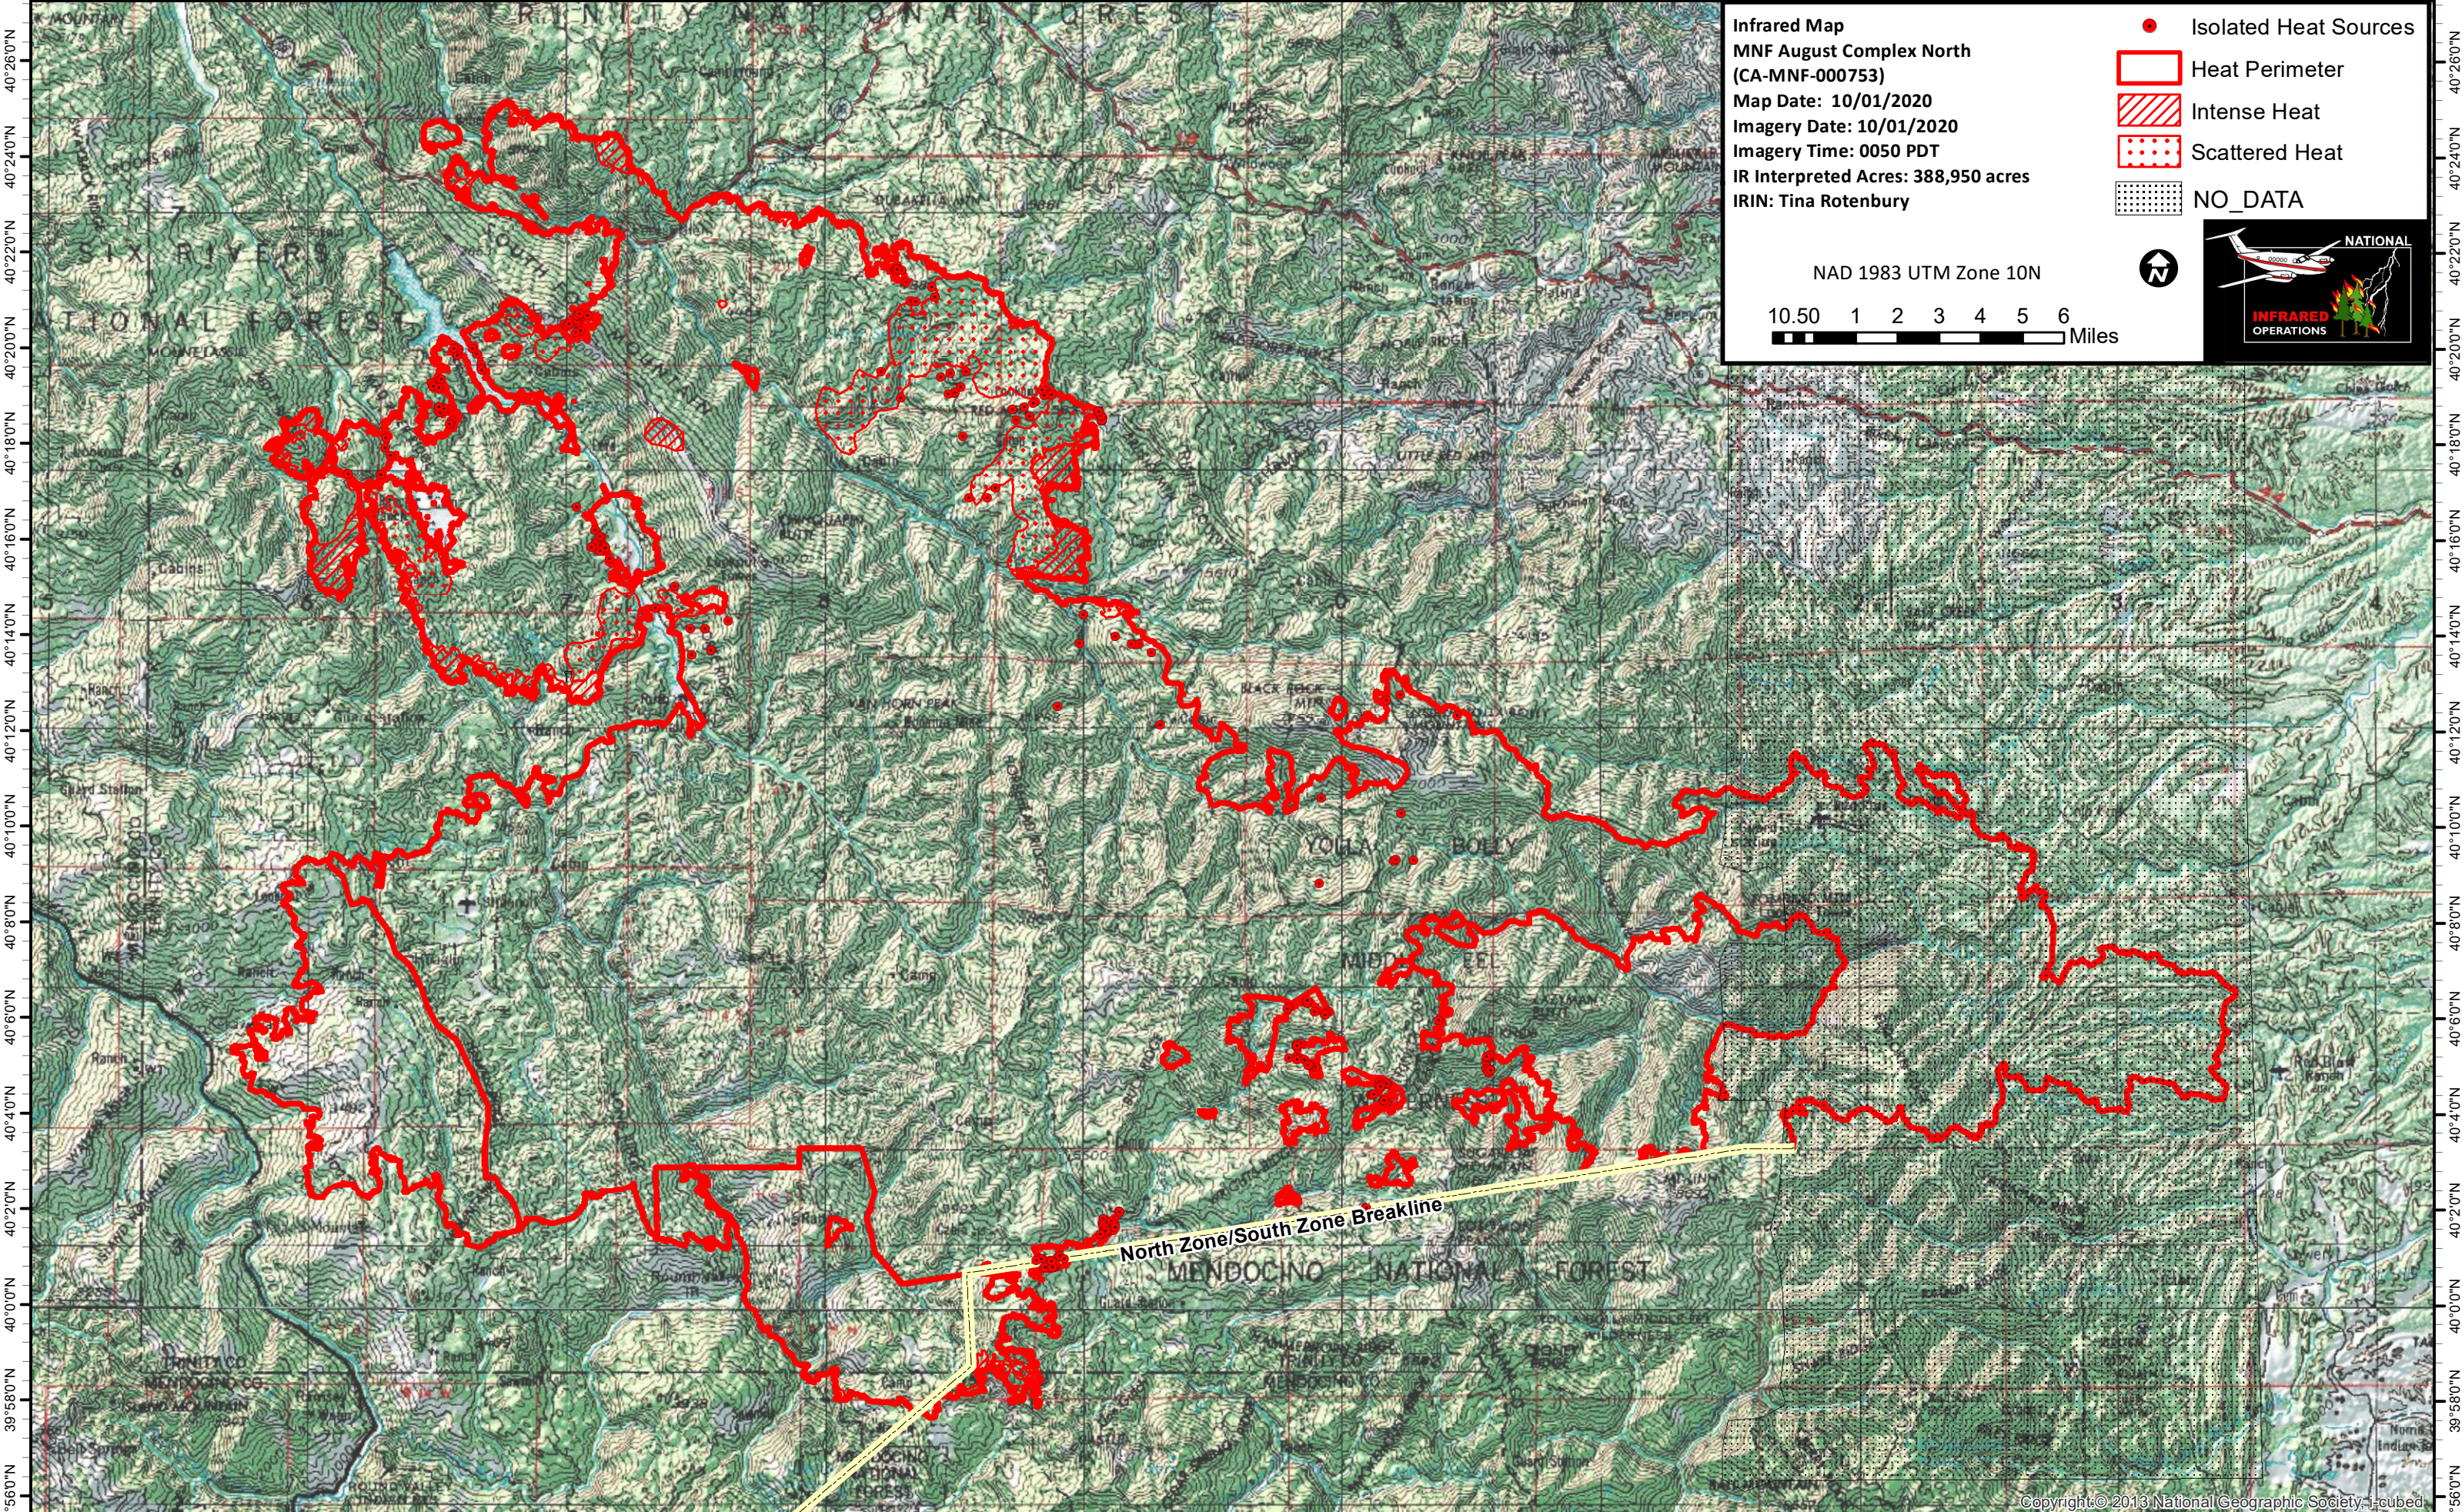

123°32'0"W 123°28'0"W 123°24'0"W 123°20'0"W 123°16'0"W 123°12'0"W 123°8'0"W 123°6'0"W 123°4'0"W 123°2'0"W 123°0'0"W 122°56'0"W 122°52'0"W 122°48'0"W 122°44'0"W 122°40'0"W 122°36'0"W 122°32'0"W

**Infrared Map**  
MNF August Complex North  
(CA-MNF-000753)  
Map Date: 10/01/2020  
Imagery Date: 10/01/2020  
Imagery Time: 0050 PDT  
IR Interpreted Acres: 388,950 acres  
IRIN: Tina Rotenbury

- Isolated Heat Sources
- Heat Perimeter
- Intense Heat
- Scattered Heat
- NO\_DATA

NAD 1983 UTM Zone 10N  
10.50 1 2 3 4 5 6 Miles

North Zone/South Zone Breakline