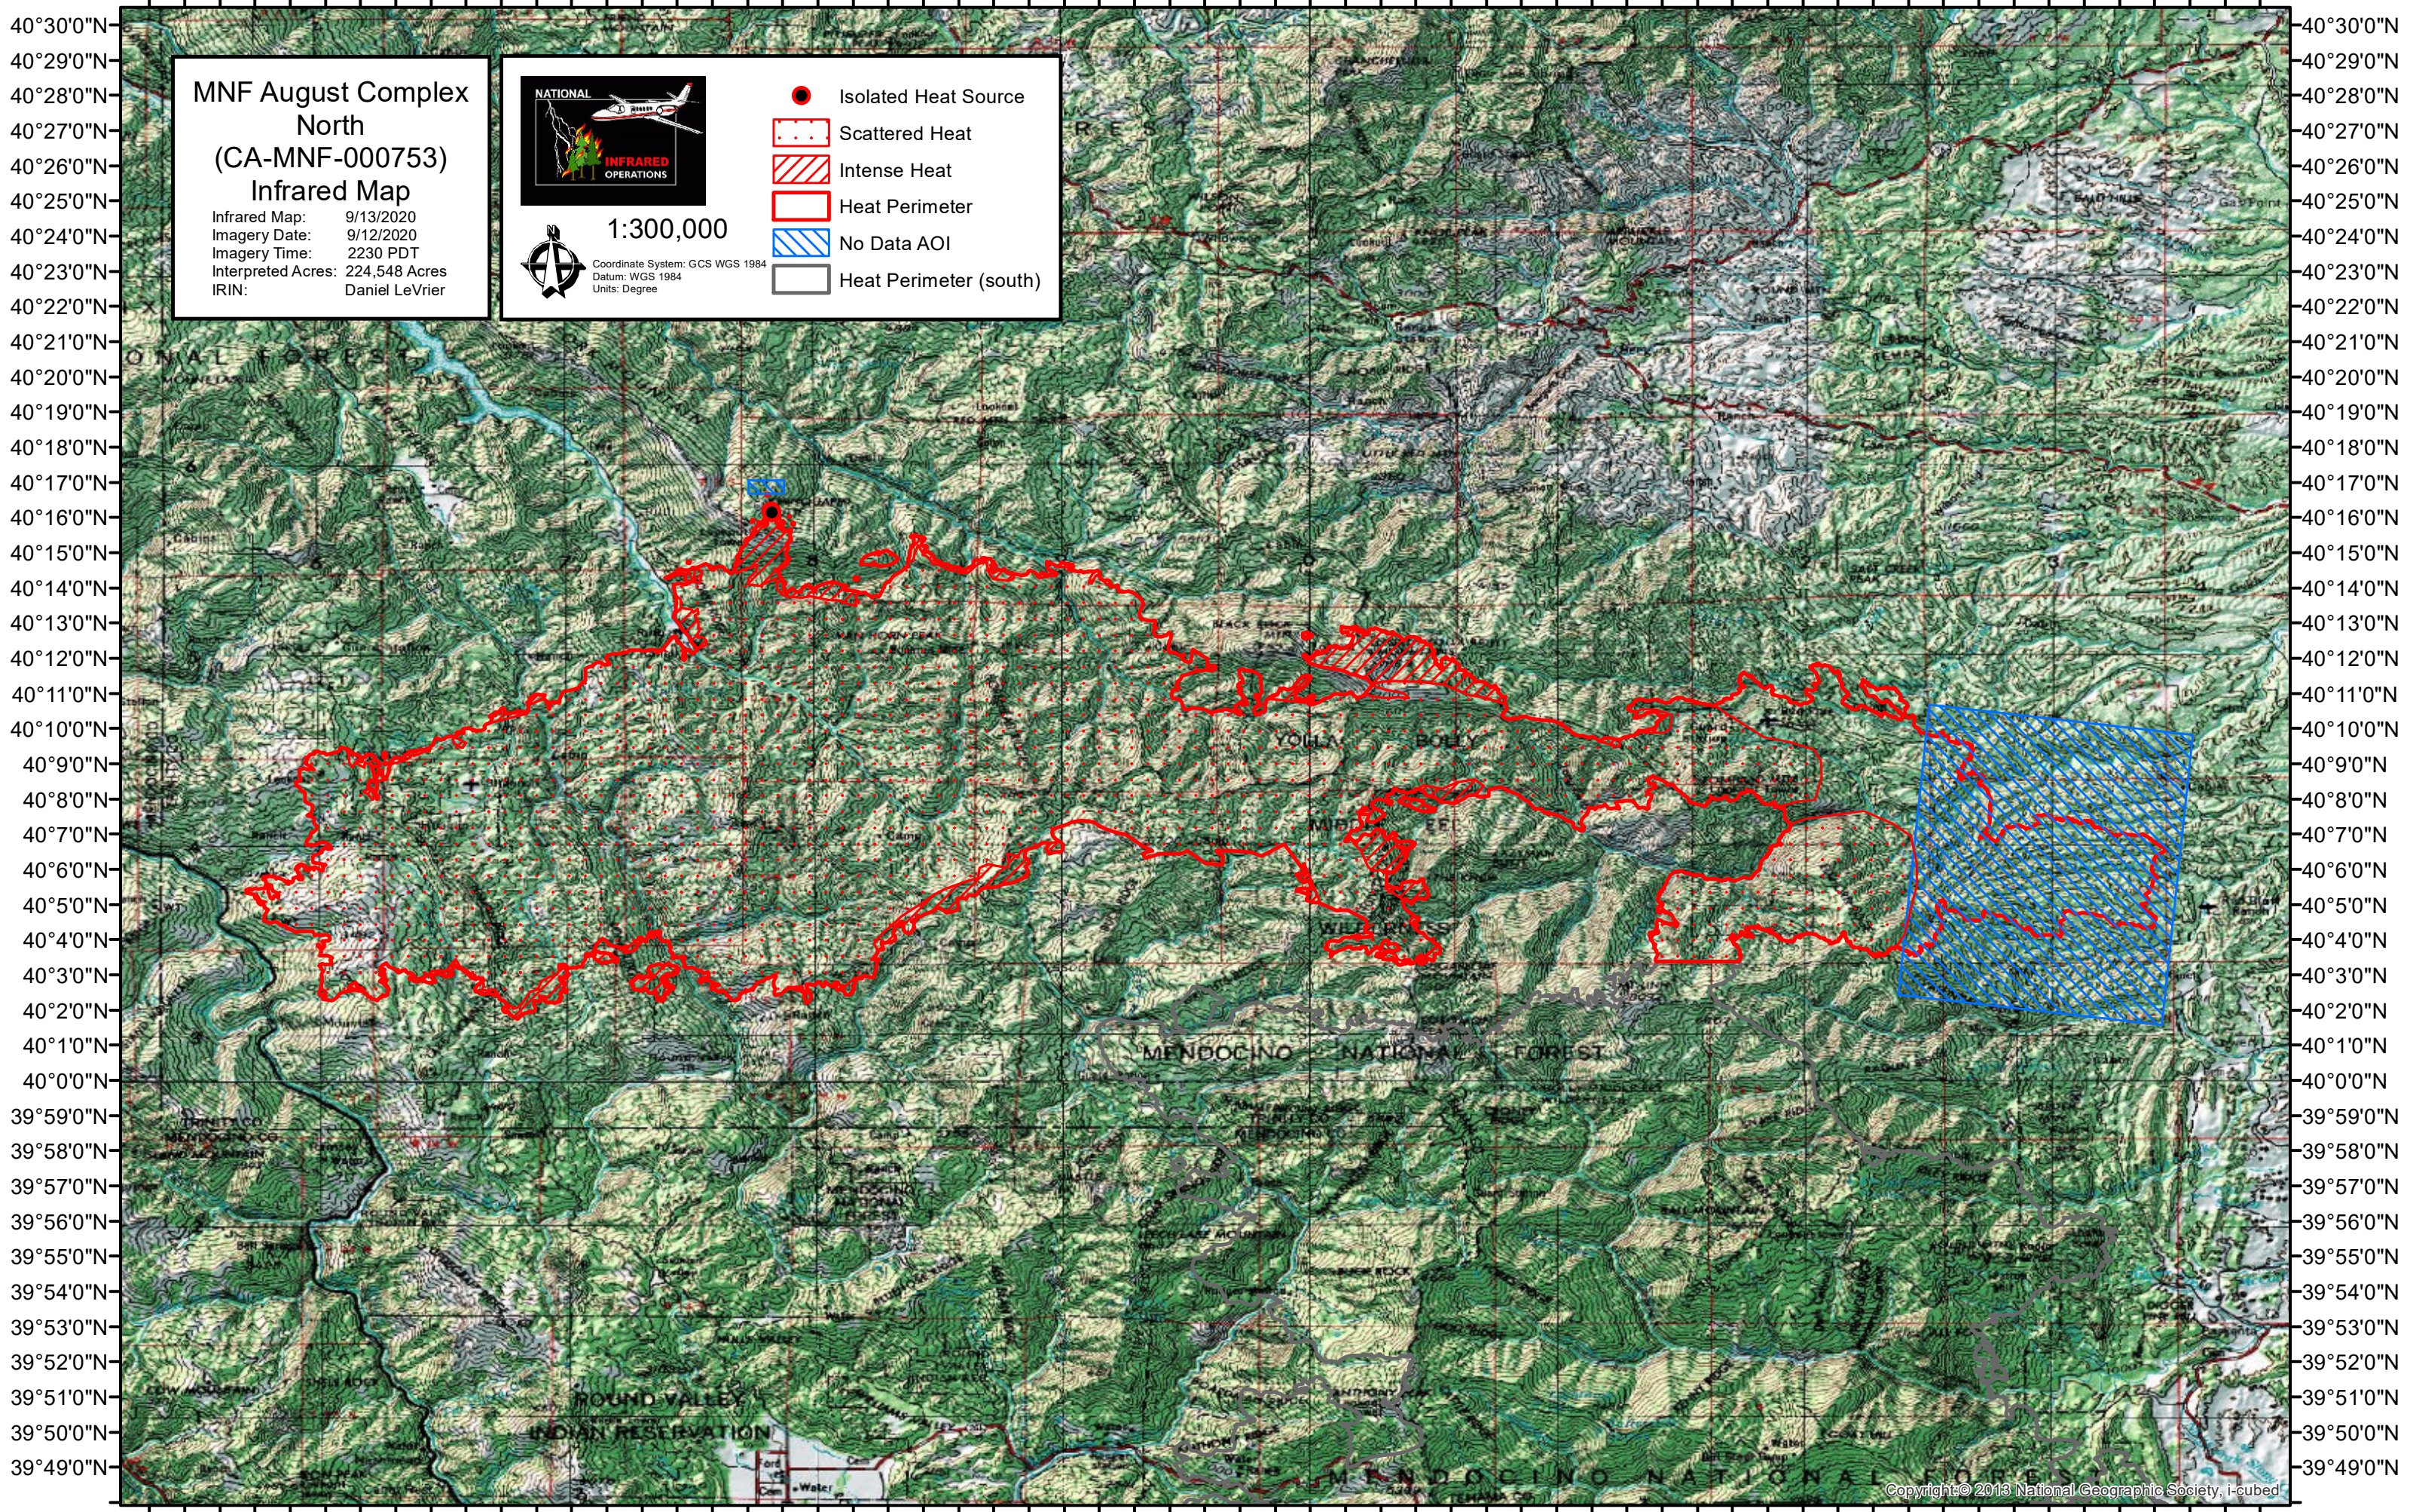

123°33'0"W 123°29'0"W 123°25'0"W 123°21'0"W 123°17'0"W 123°13'0"W 123°9'0"W 123°5'0"W 123°1'0"W 122°57'0"W 122°53'0"W 122°49'0"W 122°45'0"W 122°41'0"W 122°37'0"W 122°33'0"W

MNF August Complex North (CA-MNF-000753) Infrared Map

Infrared Map: 9/13/2020
Imagery Date: 9/12/2020
Imagery Time: 2230 PDT
Interpreted Acres: 224,548 Acres
IRIN: Daniel LeVrier

1:300,000

Coordinate System: GCS WGS 1984
Datum: WGS 1984
Units: Degree

- Isolated Heat Source
- Scattered Heat
- Intense Heat
- Heat Perimeter
- No Data AOI
- Heat Perimeter (south)

123°33'0"W 123°29'0"W 123°25'0"W 123°21'0"W 123°17'0"W 123°13'0"W 123°9'0"W 123°5'0"W 123°1'0"W 122°57'0"W 122°53'0"W 122°49'0"W 122°45'0"W 122°41'0"W 122°37'0"W 122°33'0"W