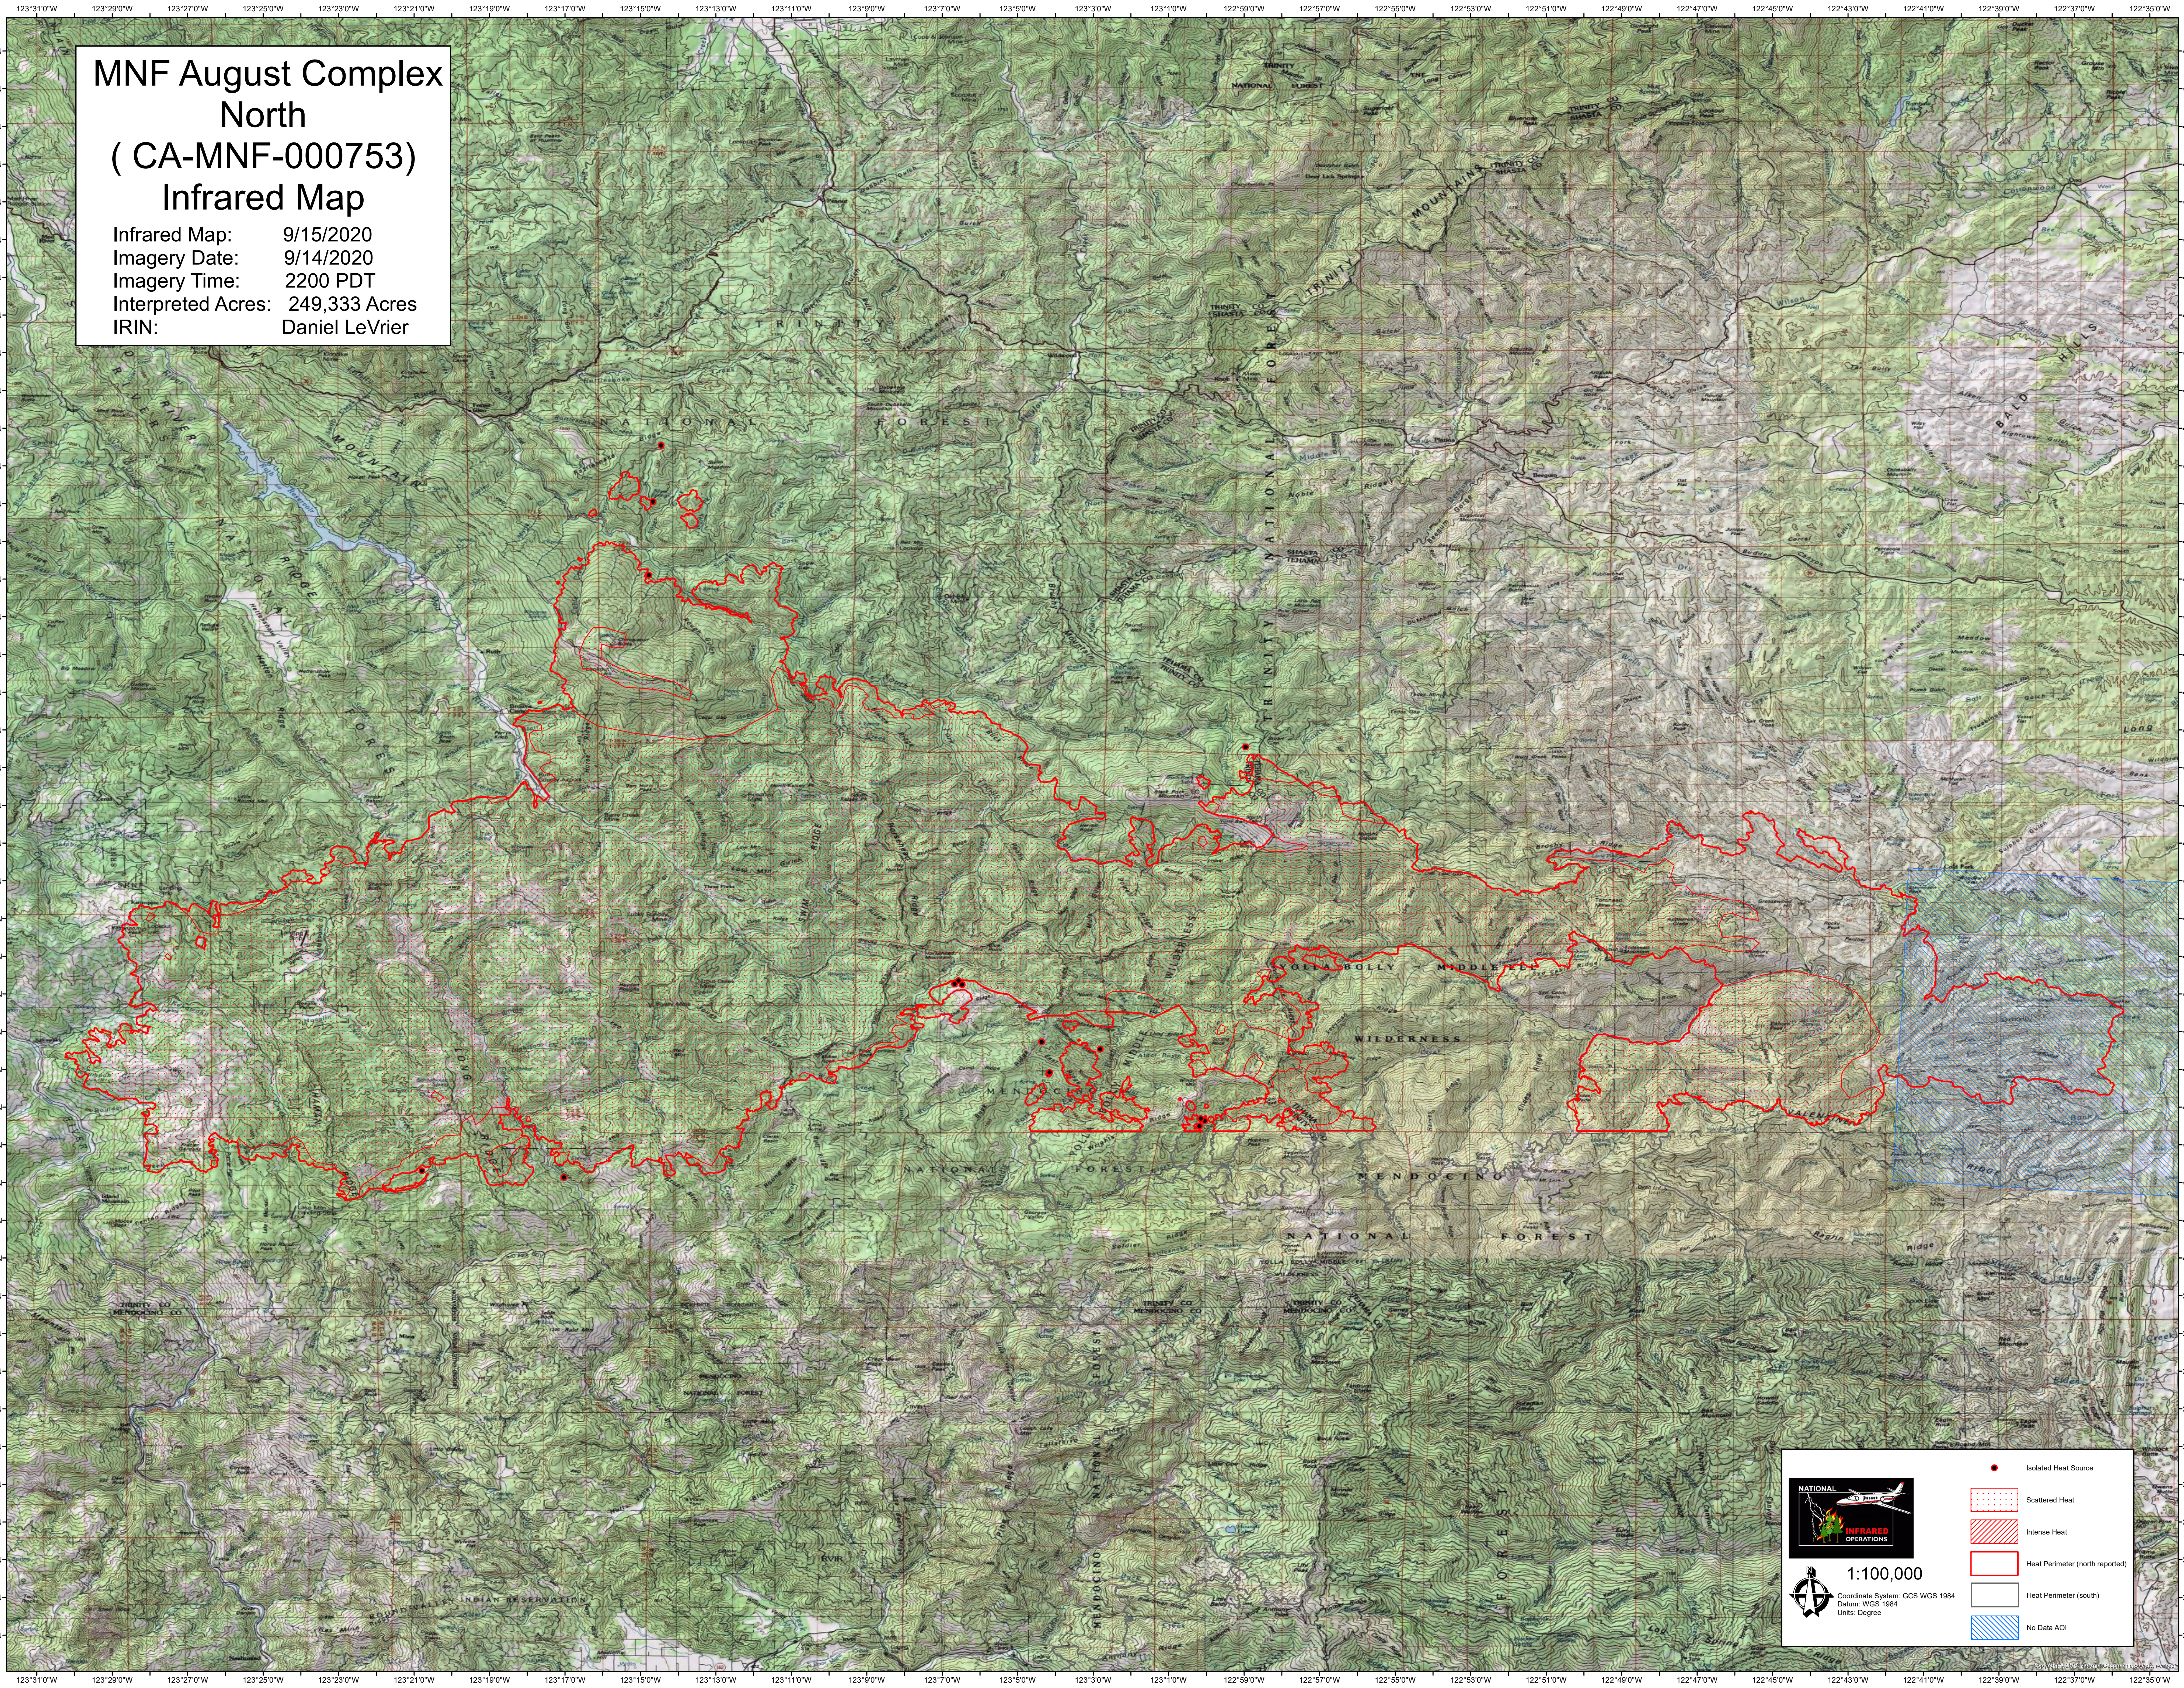

MNF August Complex North (CA-MNF-000753) Infrared Map

Infrared Map: 9/15/2020
Imagery Date: 9/14/2020
Imagery Time: 2200 PDT
Interpreted Acres: 249,333 Acres
IRIN: Daniel LeVrier

1:100,000
Coordinate System: GCS WGS 1984
Datum: WGS 1984
Units: Degree

	Isolated Heat Source
	Scattered Heat
	Intense Heat
	Heat Perimeter (north reported)
	Heat Perimeter (south)
	No Data AGI