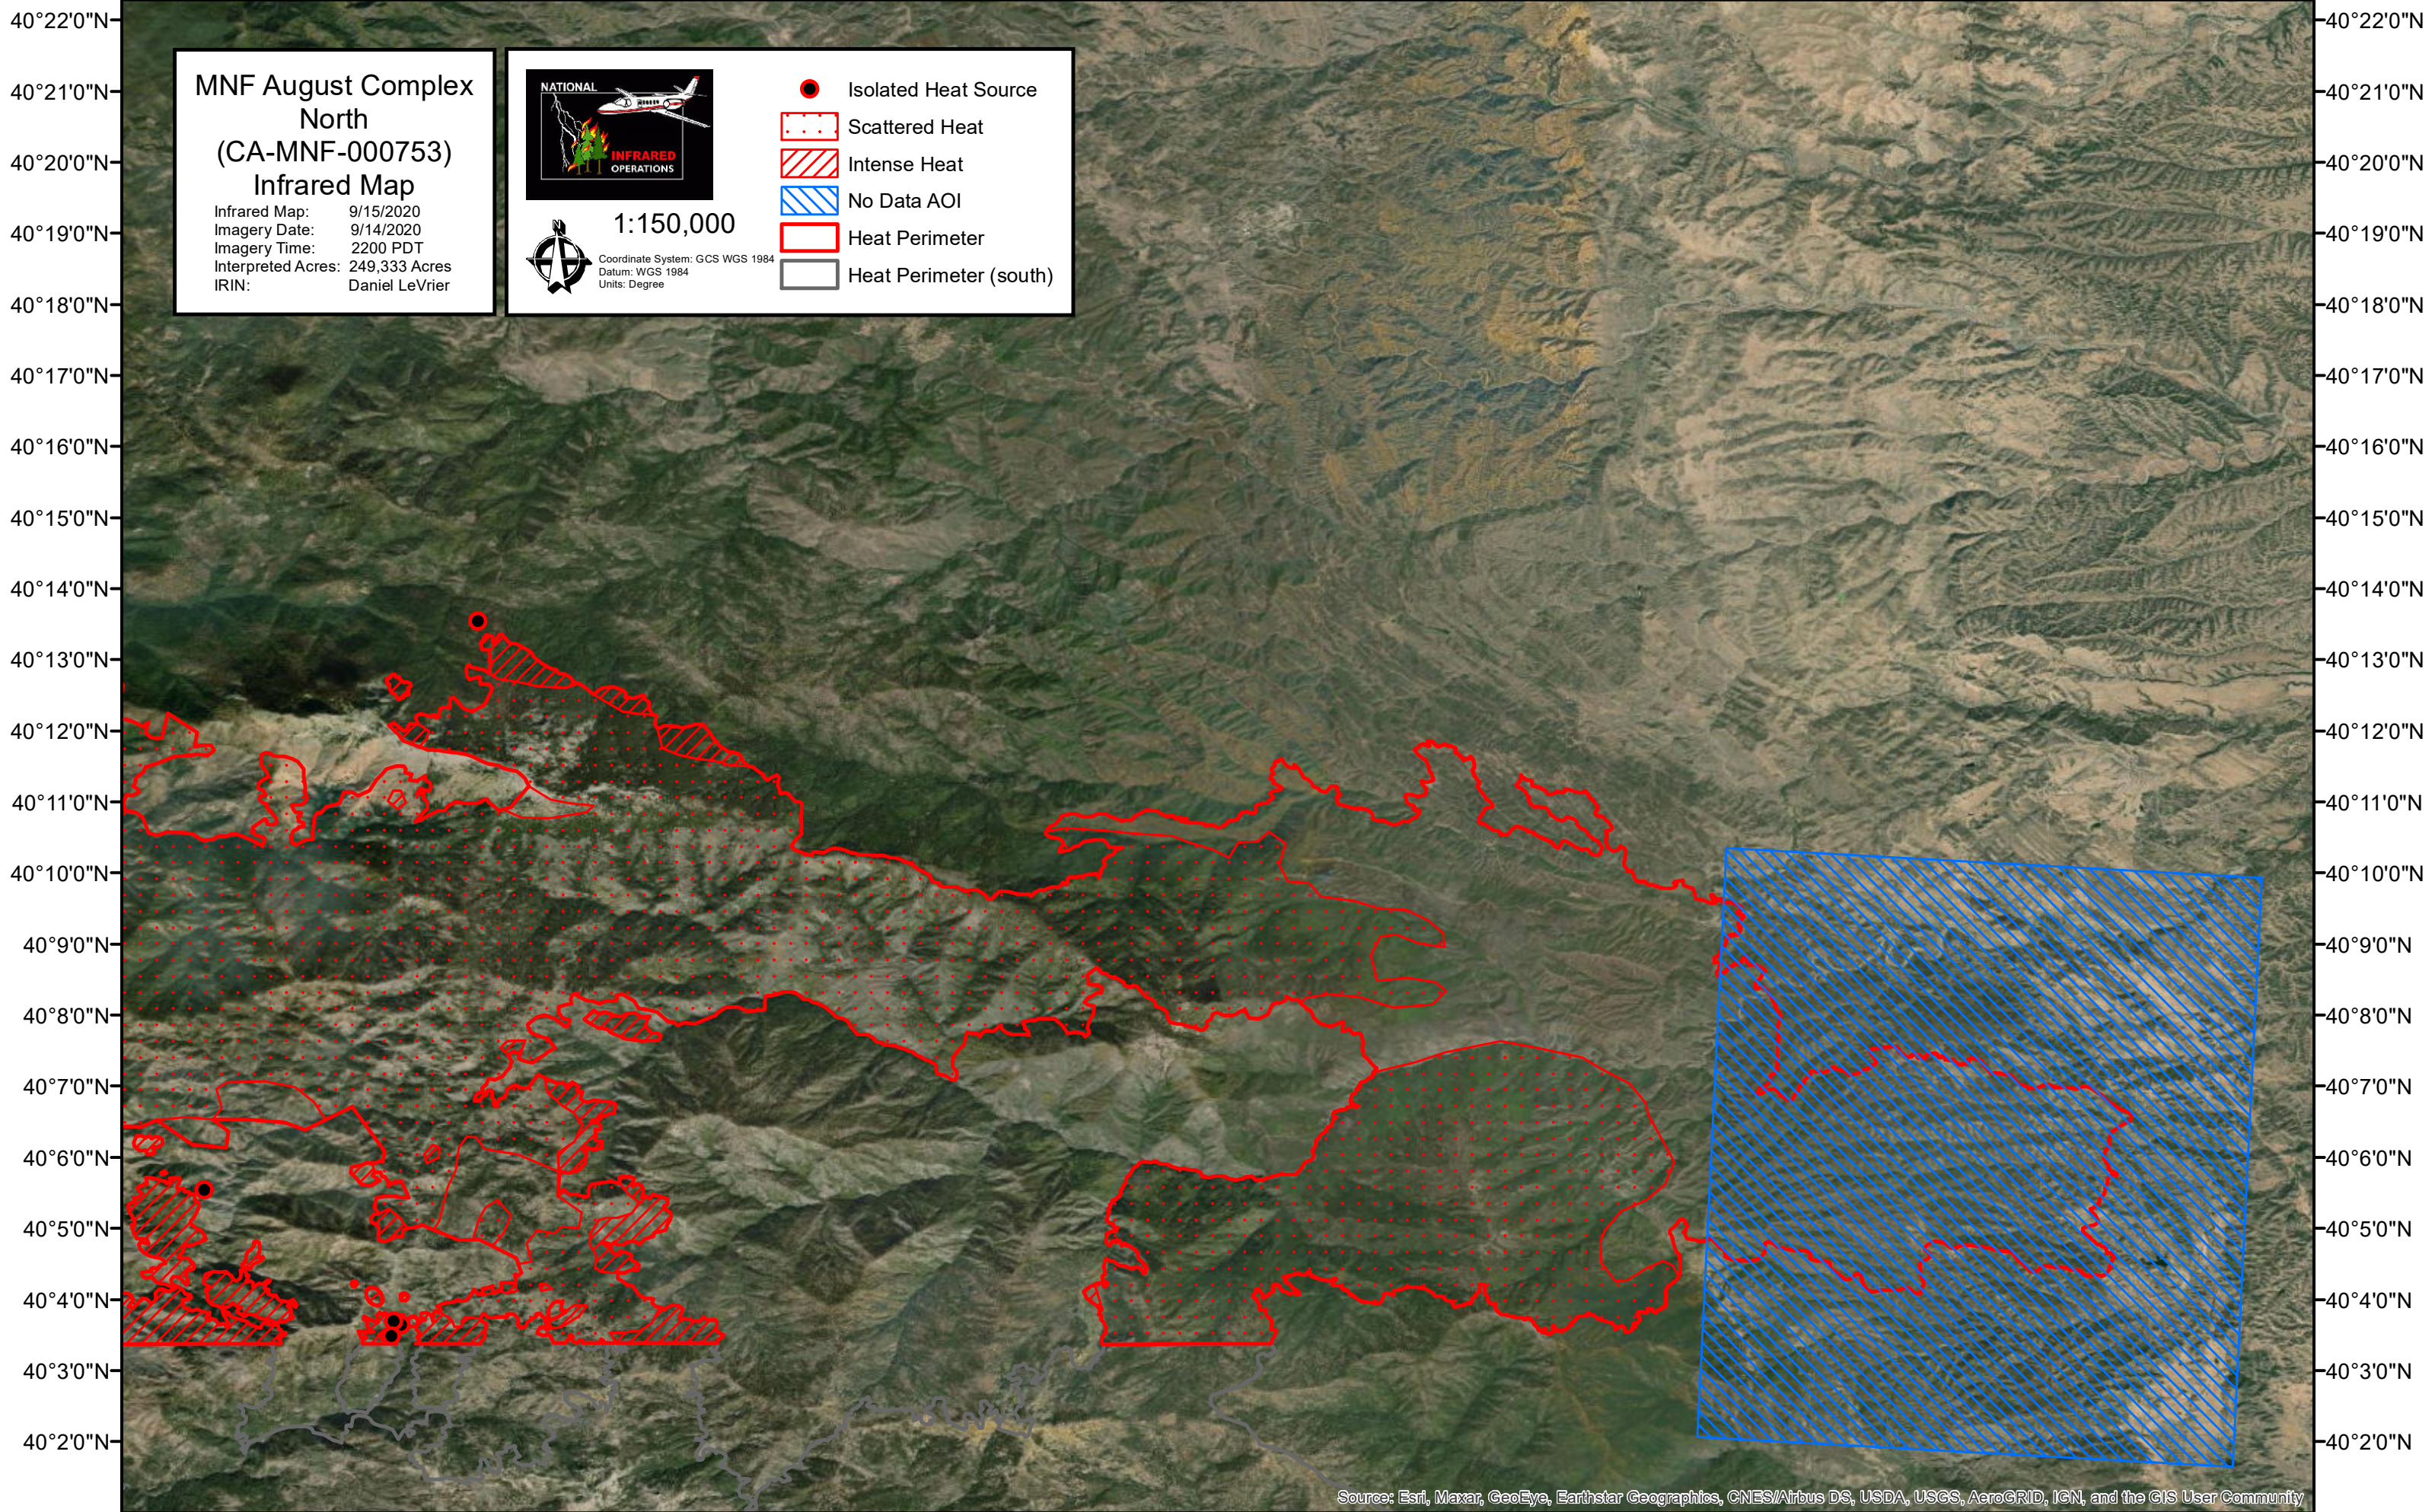

123°2'0"W 123°0'0"W 122°58'0"W 122°56'0"W 122°54'0"W 122°52'0"W 122°50'0"W 122°48'0"W 122°46'0"W 122°44'0"W 122°42'0"W 122°40'0"W 122°38'0"W 122°36'0"W 122°34'0"W

**MNF August Complex
North
(CA-MNF-000753)
Infrared Map**
Infrared Map: 9/15/2020
Imagery Date: 9/14/2020
Imagery Time: 2200 PDT
Interpreted Acres: 249,333 Acres
IRIN: Daniel LeVrier

1:150,000
Coordinate System: GCS WGS 1984
Datum: WGS 1984
Units: Degree

-  Isolated Heat Source
-  Scattered Heat
-  Intense Heat
-  No Data AOI
-  Heat Perimeter
-  Heat Perimeter (south)