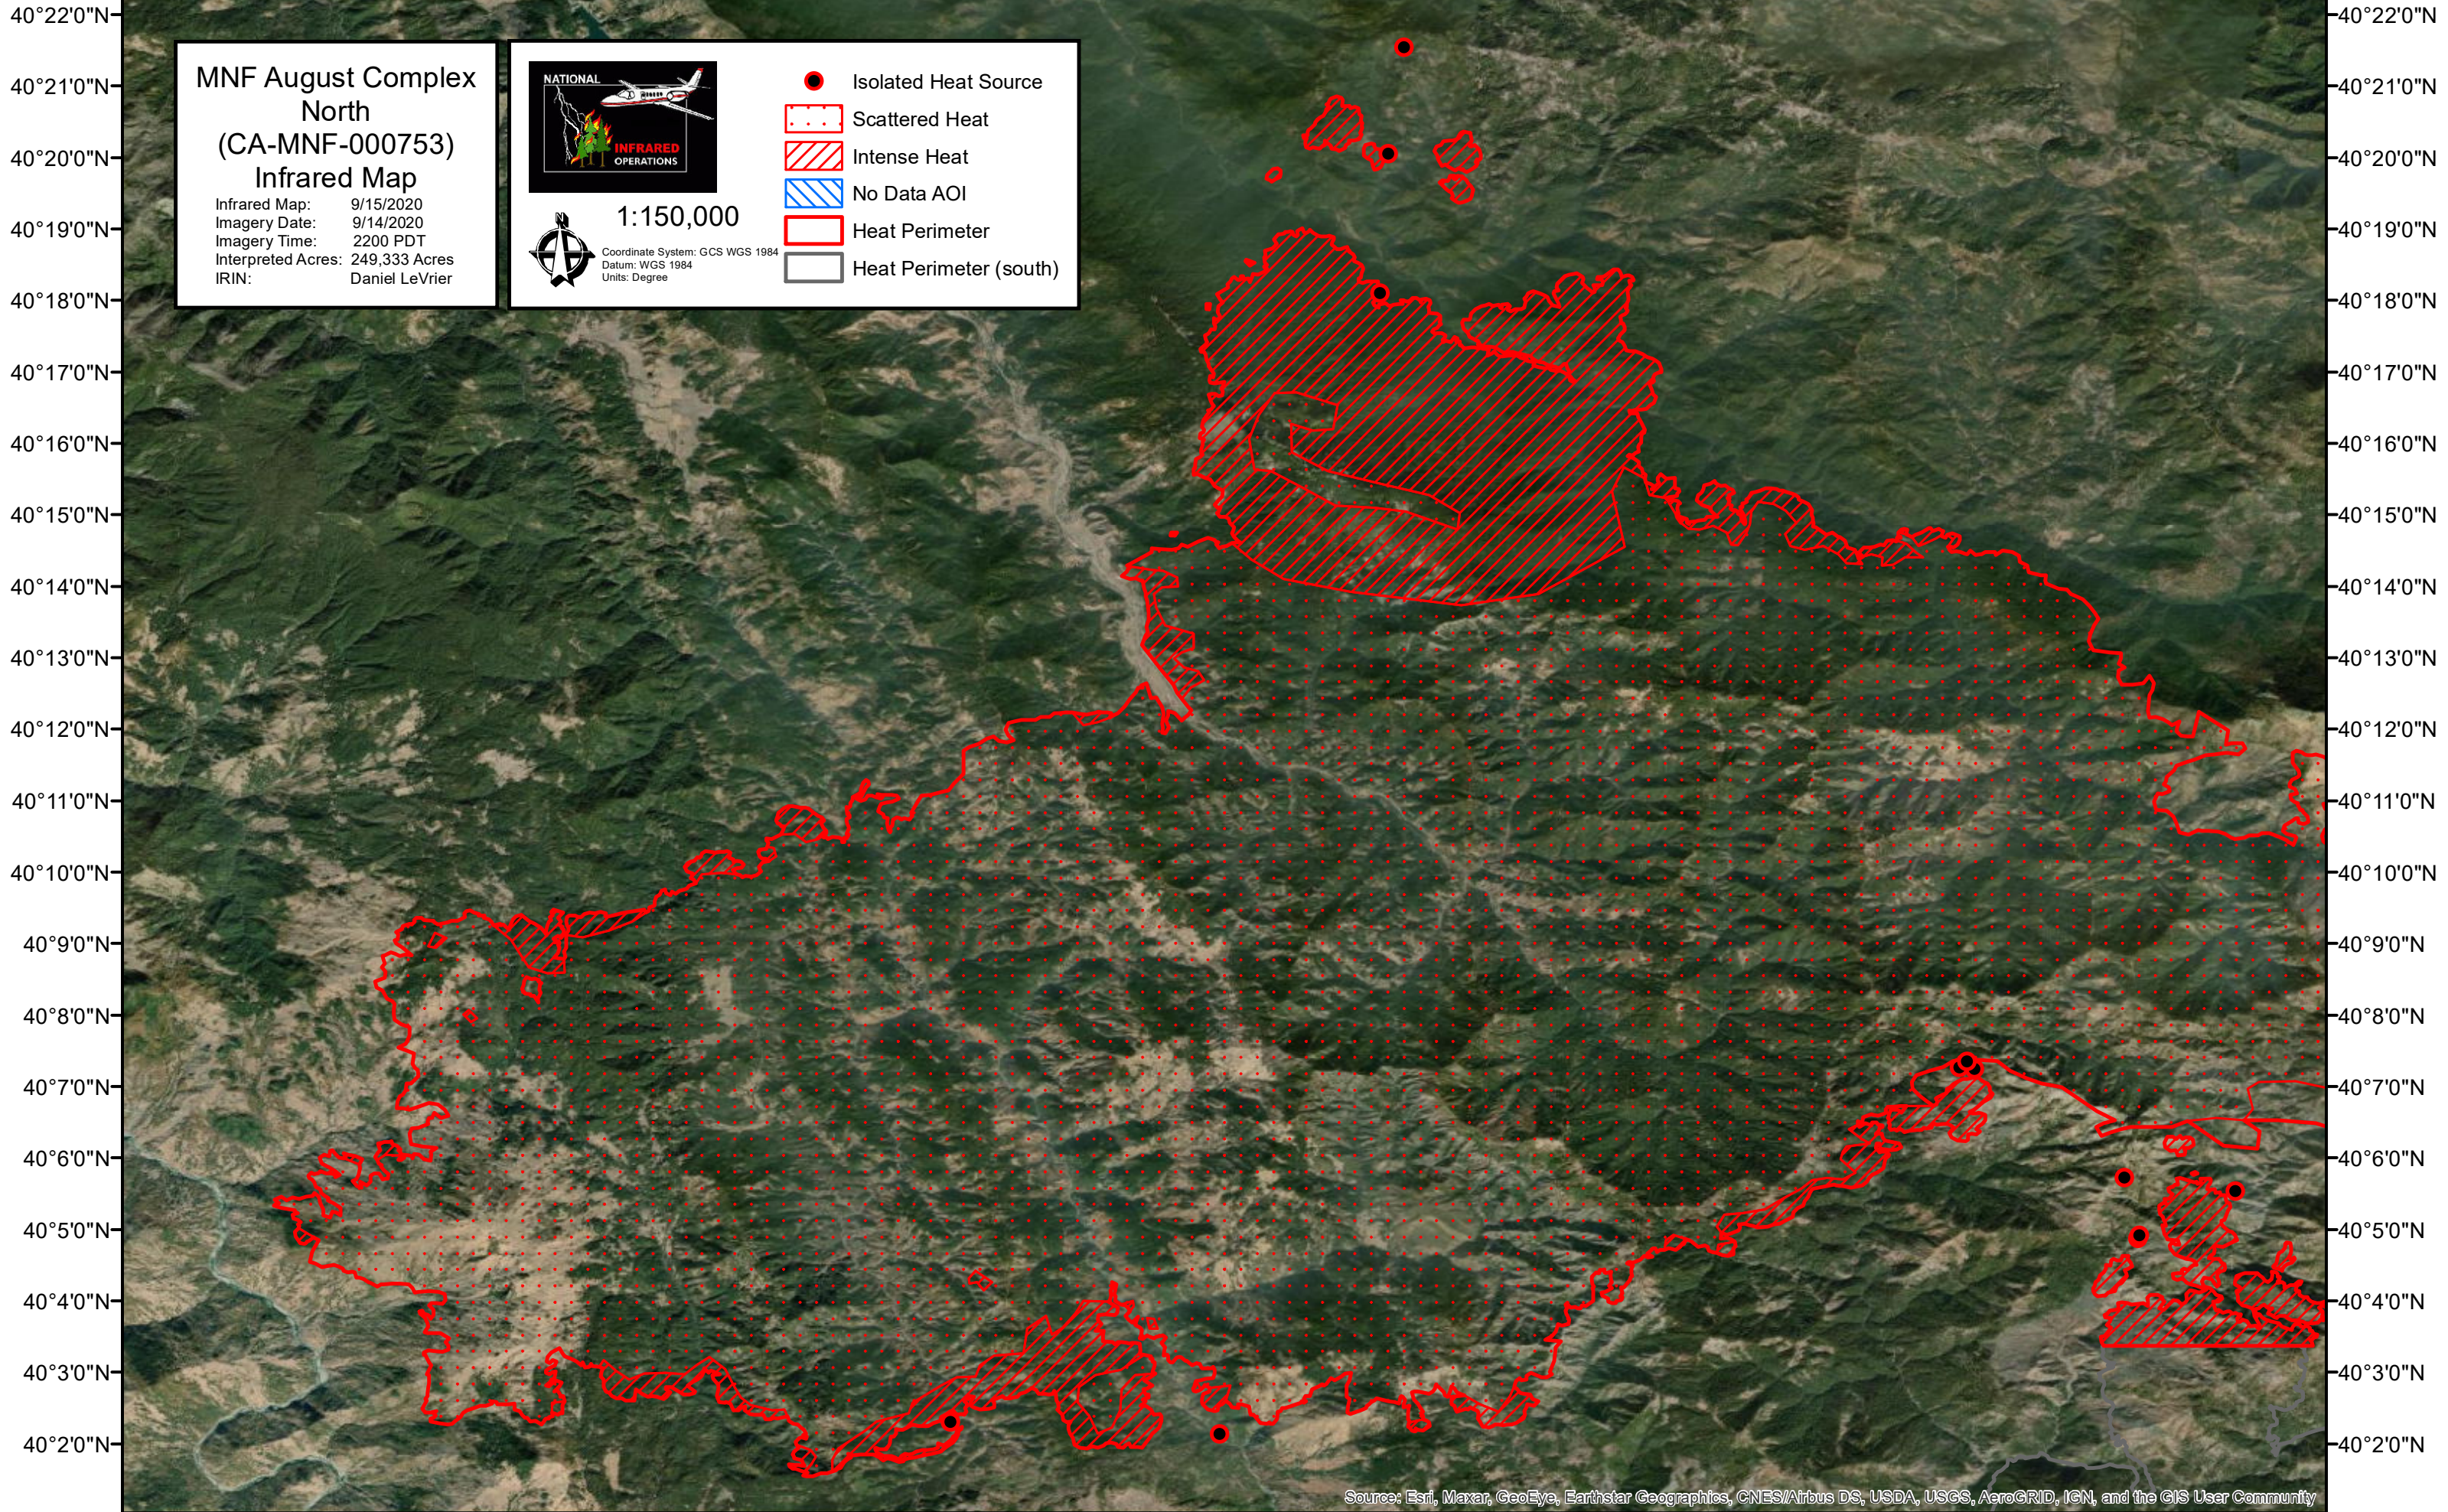

123°32'0"W 123°30'0"W 123°28'0"W 123°26'0"W 123°24'0"W 123°22'0"W 123°20'0"W 123°18'0"W 123°16'0"W 123°14'0"W 123°12'0"W 123°10'0"W 123°8'0"W 123°6'0"W 123°4'0"W 123°2'0"W

**MNF August Complex
North
(CA-MNF-000753)
Infrared Map**
Infrared Map: 9/15/2020
Imagery Date: 9/14/2020
Imagery Time: 2200 PDT
Interpreted Acres: 249,333 Acres
IRIN: Daniel LeVrier

NATIONAL INFRARED OPERATIONS

1:150,000
Coordinate System: GCS WGS 1984
Datum: WGS 1984
Units: Degree

- Isolated Heat Source
- ⋯ Scattered Heat
- ▨ Intense Heat
- ▨ No Data AOI
- ▭ Heat Perimeter
- ▭ Heat Perimeter (south)