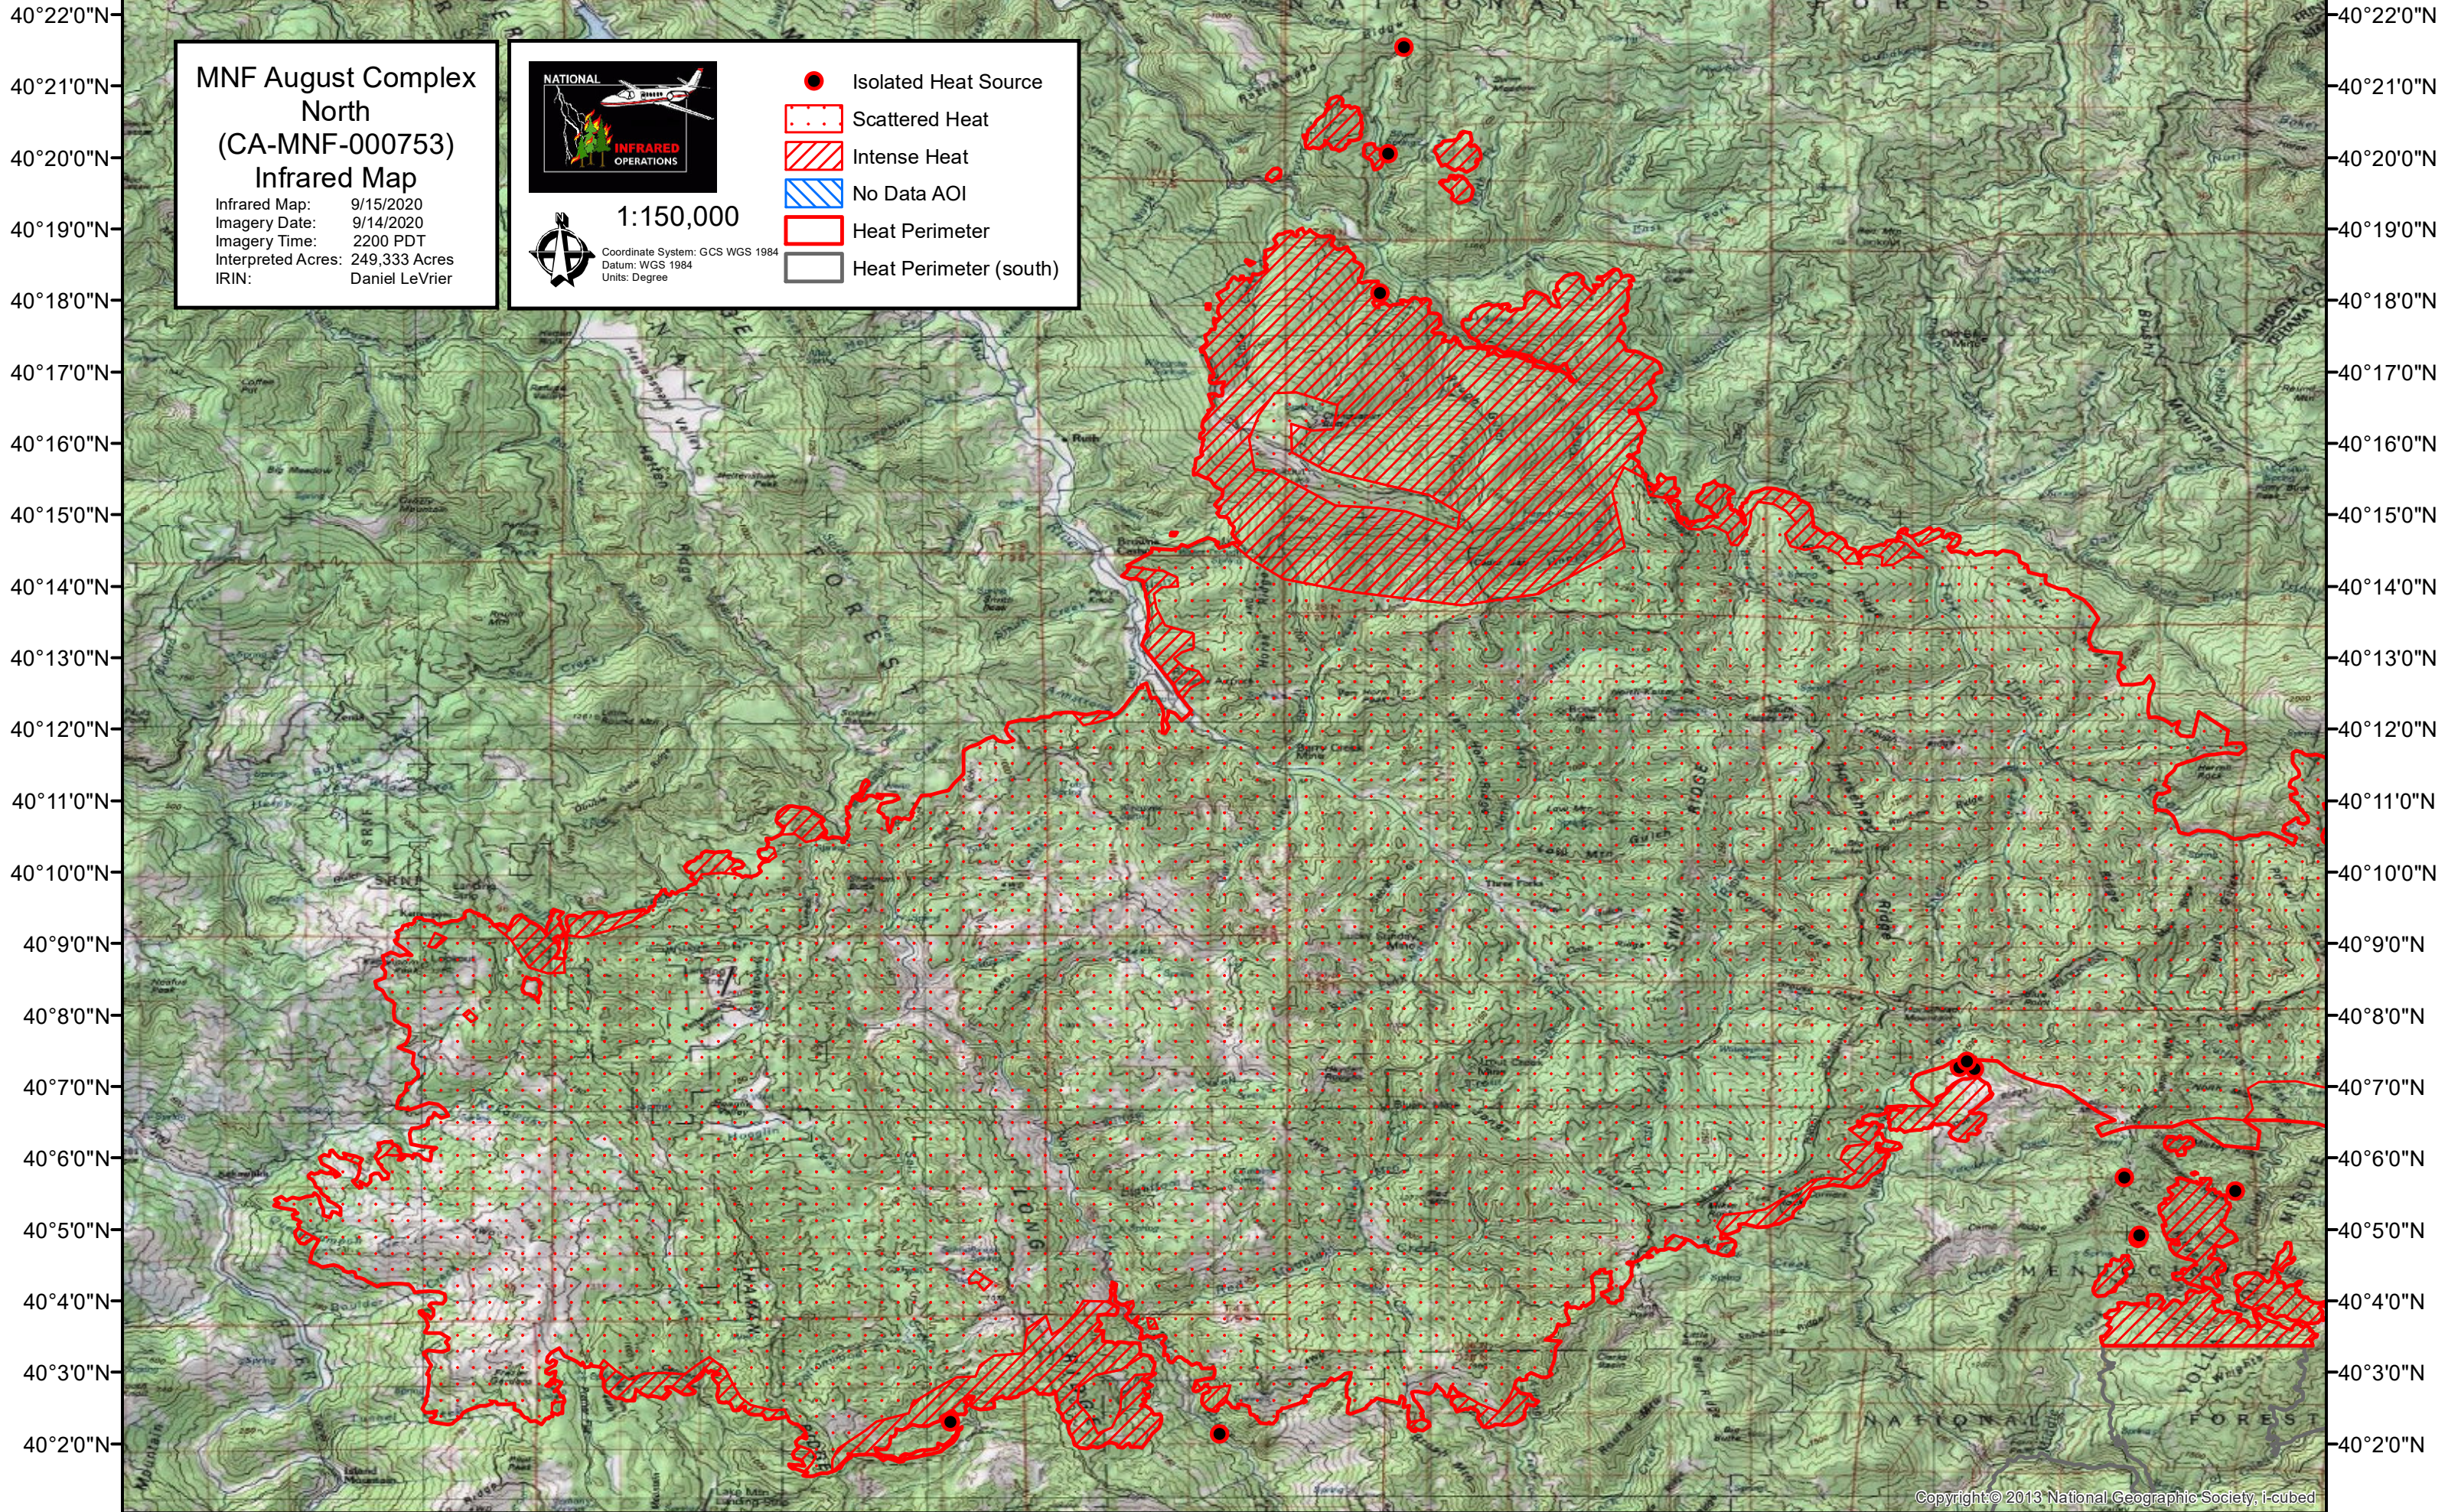

123°32'0"W 123°30'0"W 123°28'0"W 123°26'0"W 123°24'0"W 123°22'0"W 123°20'0"W 123°18'0"W 123°16'0"W 123°14'0"W 123°12'0"W 123°10'0"W 123°8'0"W 123°6'0"W 123°4'0"W 123°2'0"W

**MNF August Complex  
North  
(CA-MNF-000753)  
Infrared Map**  
Infrared Map: 9/15/2020  
Imagery Date: 9/14/2020  
Imagery Time: 2200 PDT  
Interpreted Acres: 249,333 Acres  
IRIN: Daniel LeVrier

  
**1:150,000**  
Coordinate System: GCS WGS 1984  
Datum: WGS 1984  
Units: Degree

-  Isolated Heat Source
-  Scattered Heat
-  Intense Heat
-  No Data AOI
-  Heat Perimeter
-  Heat Perimeter (south)