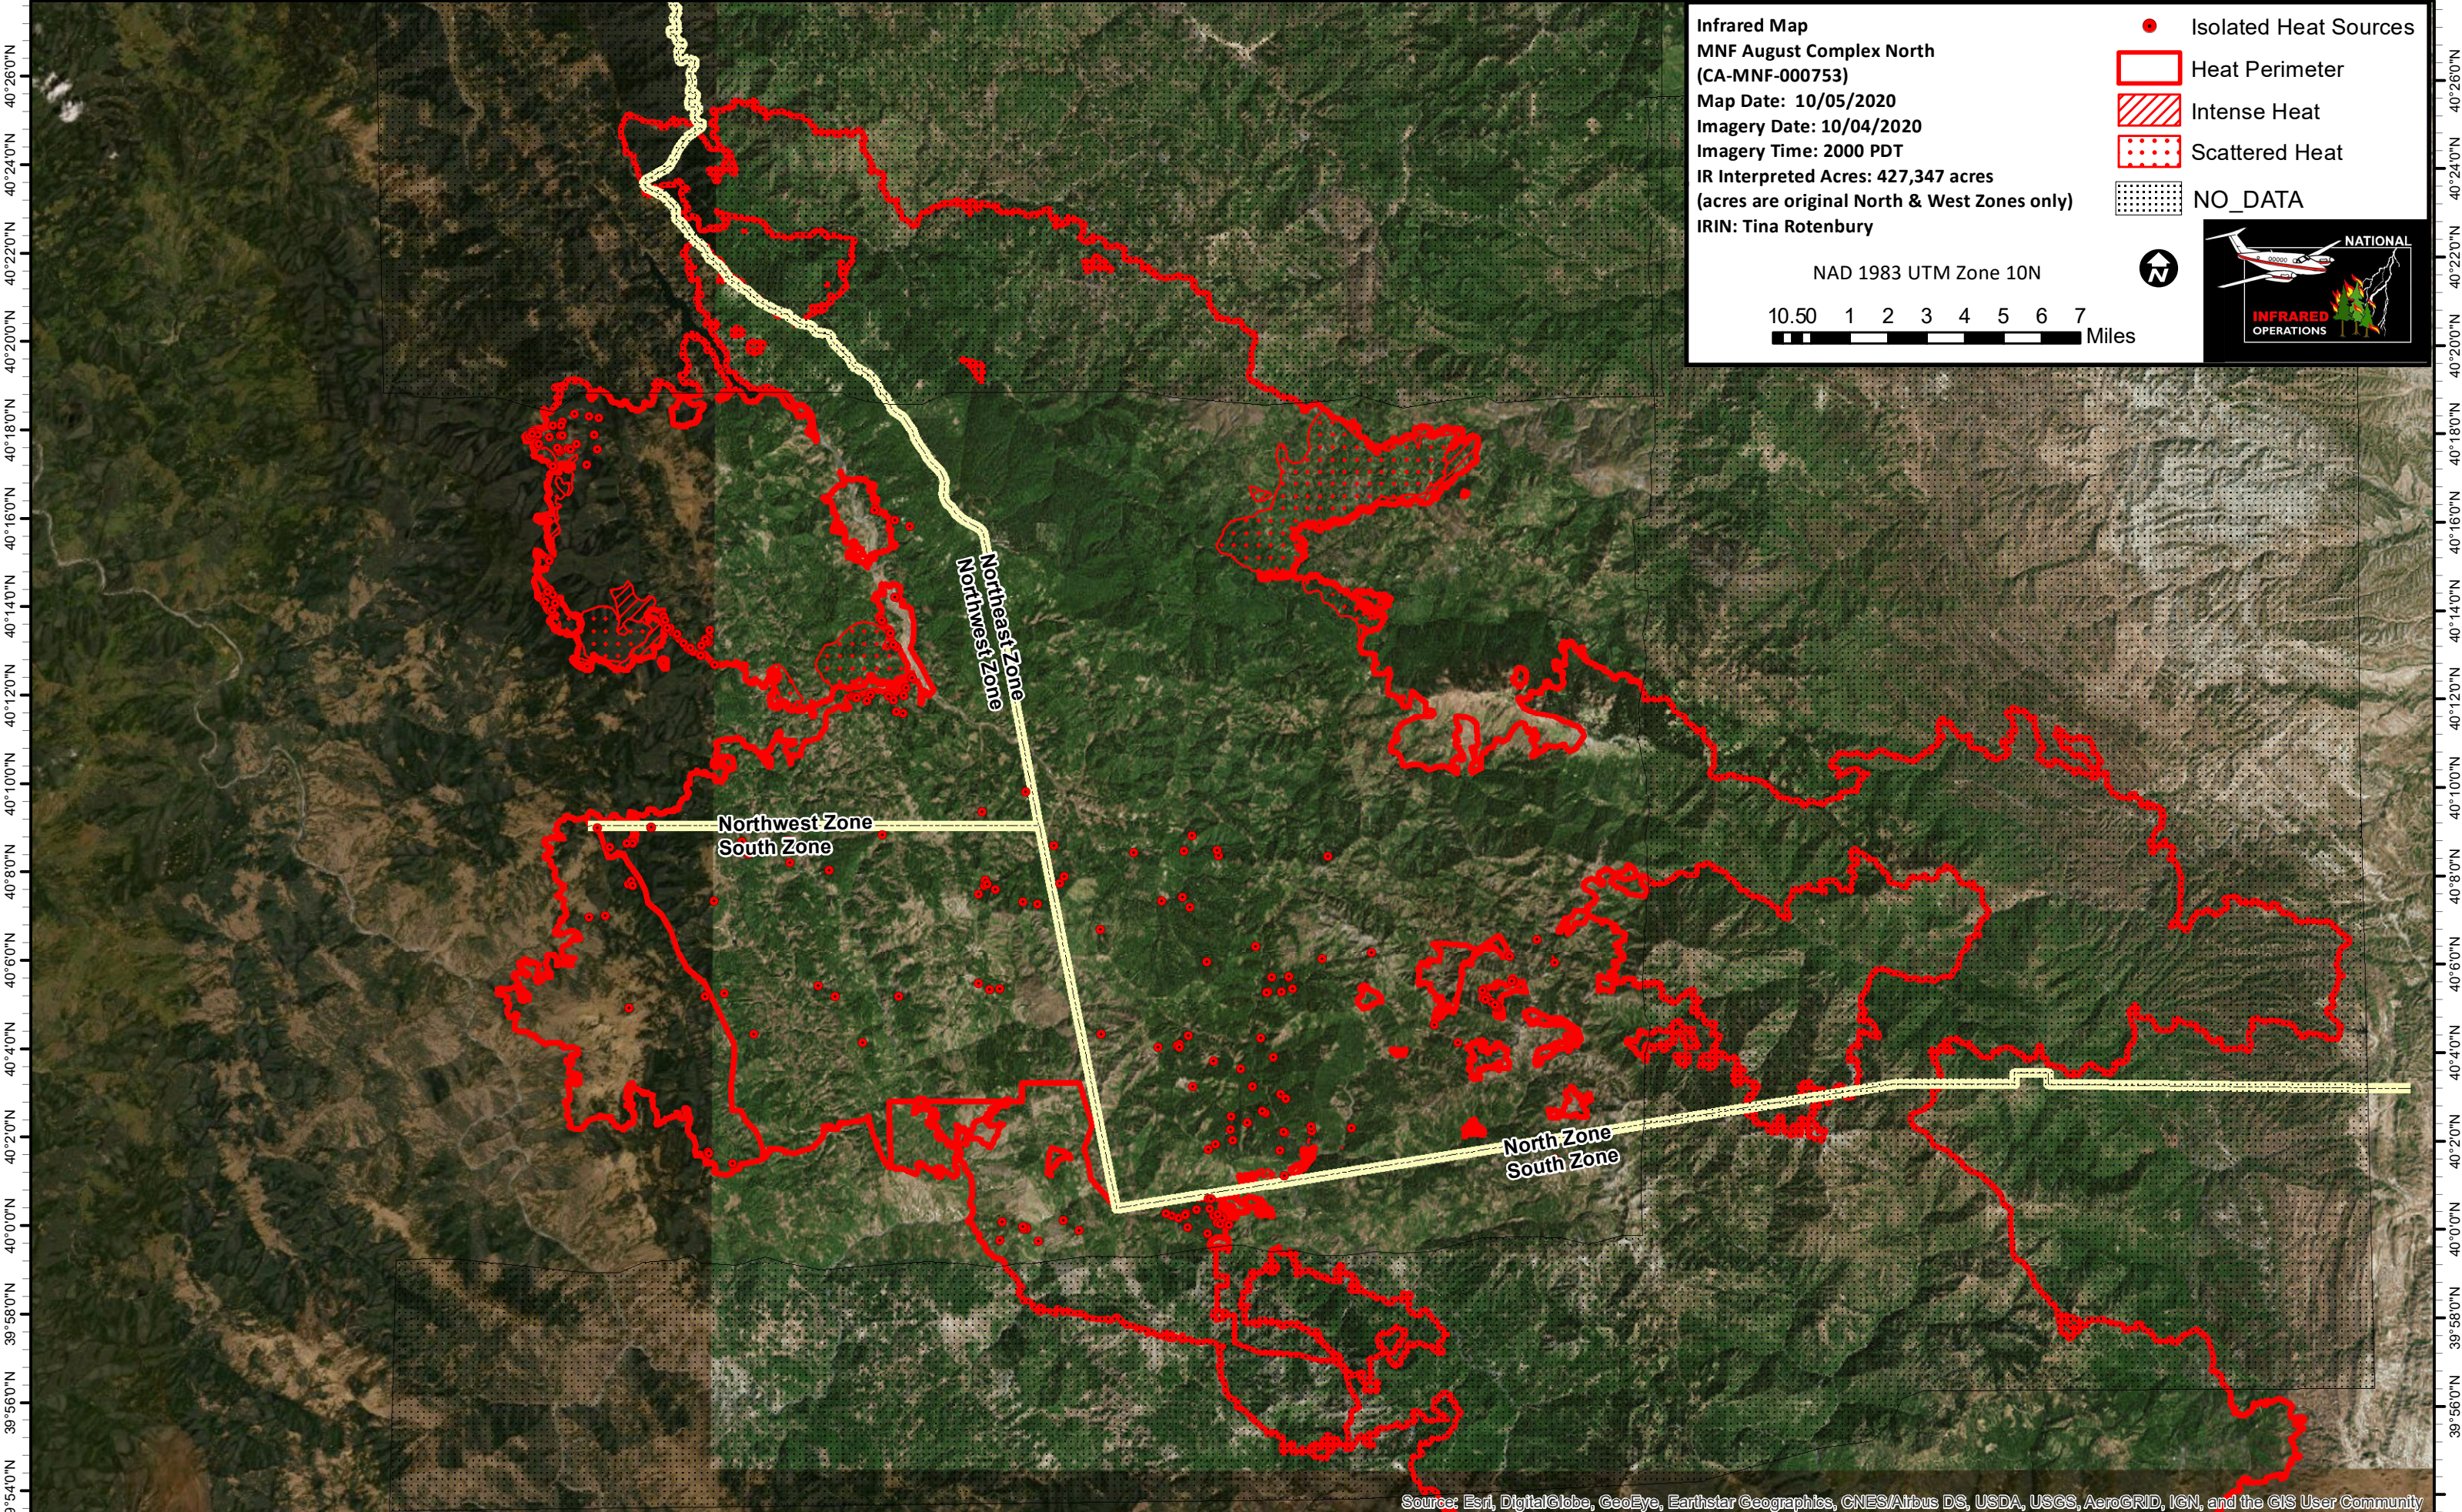

123°42'0"W 123°38'0"W 123°34'0"W 123°30'0"W 123°26'0"W 123°22'0"W 123°18'0"W 123°14'0"W 123°10'0"W 123°6'0"W 123°2'0"W 122°58'0"W 122°54'0"W 122°50'0"W 122°46'0"W 122°42'0"W 122°38'0"W 122°34'0"W

Infrared Map
MNF August Complex North
 (CA-MNF-000753)
 Map Date: 10/05/2020
 Imagery Date: 10/04/2020
 Imagery Time: 2000 PDT
 IR Interpreted Acres: 427,347 acres
 (acres are original North & West Zones only)
 IRIN: Tina Rotenbury

- Isolated Heat Sources
- Heat Perimeter
- Intense Heat
- Scattered Heat
- NO_DATA

NAD 1983 UTM Zone 10N

10.50 1 2 3 4 5 6 7 Miles

123°42'0"W 123°38'0"W 123°34'0"W 123°30'0"W 123°26'0"W 123°22'0"W 123°18'0"W 123°14'0"W 123°10'0"W 123°6'0"W 123°2'0"W 122°58'0"W 122°54'0"W 122°50'0"W 122°46'0"W 122°42'0"W 122°38'0"W 122°34'0"W

40°26'0"N 40°24'0"N 40°22'0"N 40°20'0"N 40°18'0"N 40°16'0"N 40°14'0"N 40°12'0"N 40°10'0"N 40°8'0"N 40°6'0"N 40°4'0"N 40°2'0"N 40°0'0"N 39°58'0"N 39°56'0"N

40°26'0"N 40°24'0"N 40°22'0"N 40°20'0"N 40°18'0"N 40°16'0"N 40°14'0"N 40°12'0"N 40°10'0"N 40°8'0"N 40°6'0"N 40°4'0"N 40°2'0"N 40°0'0"N 39°58'0"N 39°56'0"N