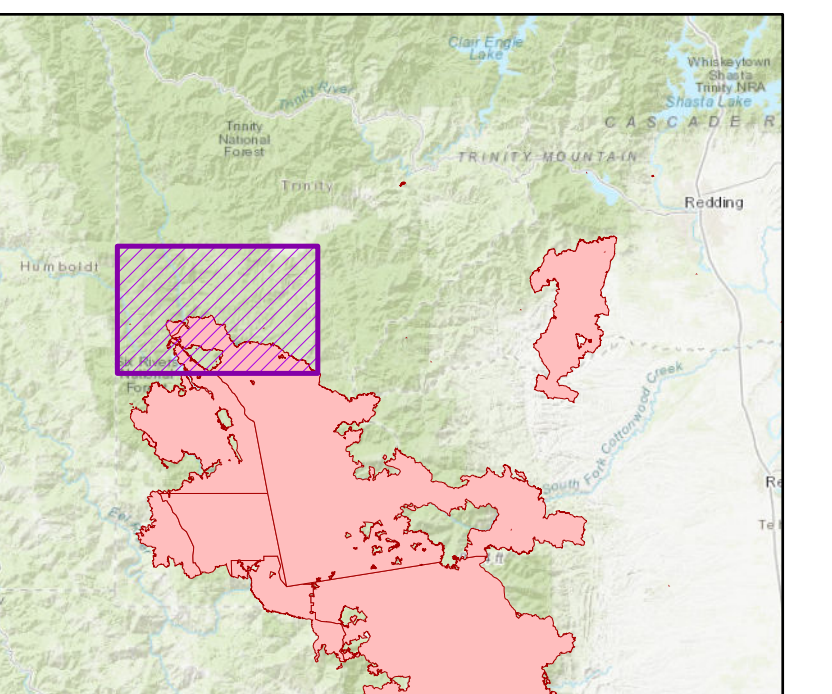

**OPS Div I1/K1
Breakout Map**

Datum: NAD83

OPS Division Breakout
Div I1/K1
August Complex Northeast Zone
CA-MNF-000753
October 9, 2020

- Milepost
- Structures
- Campground
- Community
- ◆ Dip Site
- Drop Point
- Drop Push
- Hazard
- Helispot
- Landing or Log Deck
- Mobile Weather Unit
- Repair Point
- Repeater
- Road Repair
- ▲ Safety Zone
- Water Source
- Restricted Water Source
- Value at Risk
- Zone Break
- Division Break
- Branch Break
- Uncontrolled Fire Edge
- Contained Line
- Completed Dozer Line
- Completed Hand Line
- Road as Completed Line
- Access or Improved Road
- × Proposed Dozer Line
- Aerial Retardant Drop
- State Highways
- PGE Transmission Line
- PGE Distribution Line
- Highlighted Travel Routes
- Zone Break Line
- Wildfire Daily Fire Perimeter
- Fire History
- CA Department of Forestry and Fire Protection
- Bureau of Land Management
- US Fish and Wildlife Service
- Bureau of Indian Affairs
- Department of Defense
- Other Federal Lands
- Local Government
- Non-Profit Conservancies and Trusts
- CA Dept. of Forestry and Fire Protection
- CA Dept. of Parks and Recreation
- CA Dept. of Fish and Wildlife
- Other State Lands
- National Park Service
- USDA Forest Service
- Bureau of Reclamation
- Bureau of Land Management
- US Fish and Wildlife Service
- Bureau of Indian Affairs
- Department of Defense
- Other Federal Lands

**OPS Div I1/K1
Breakout Map**