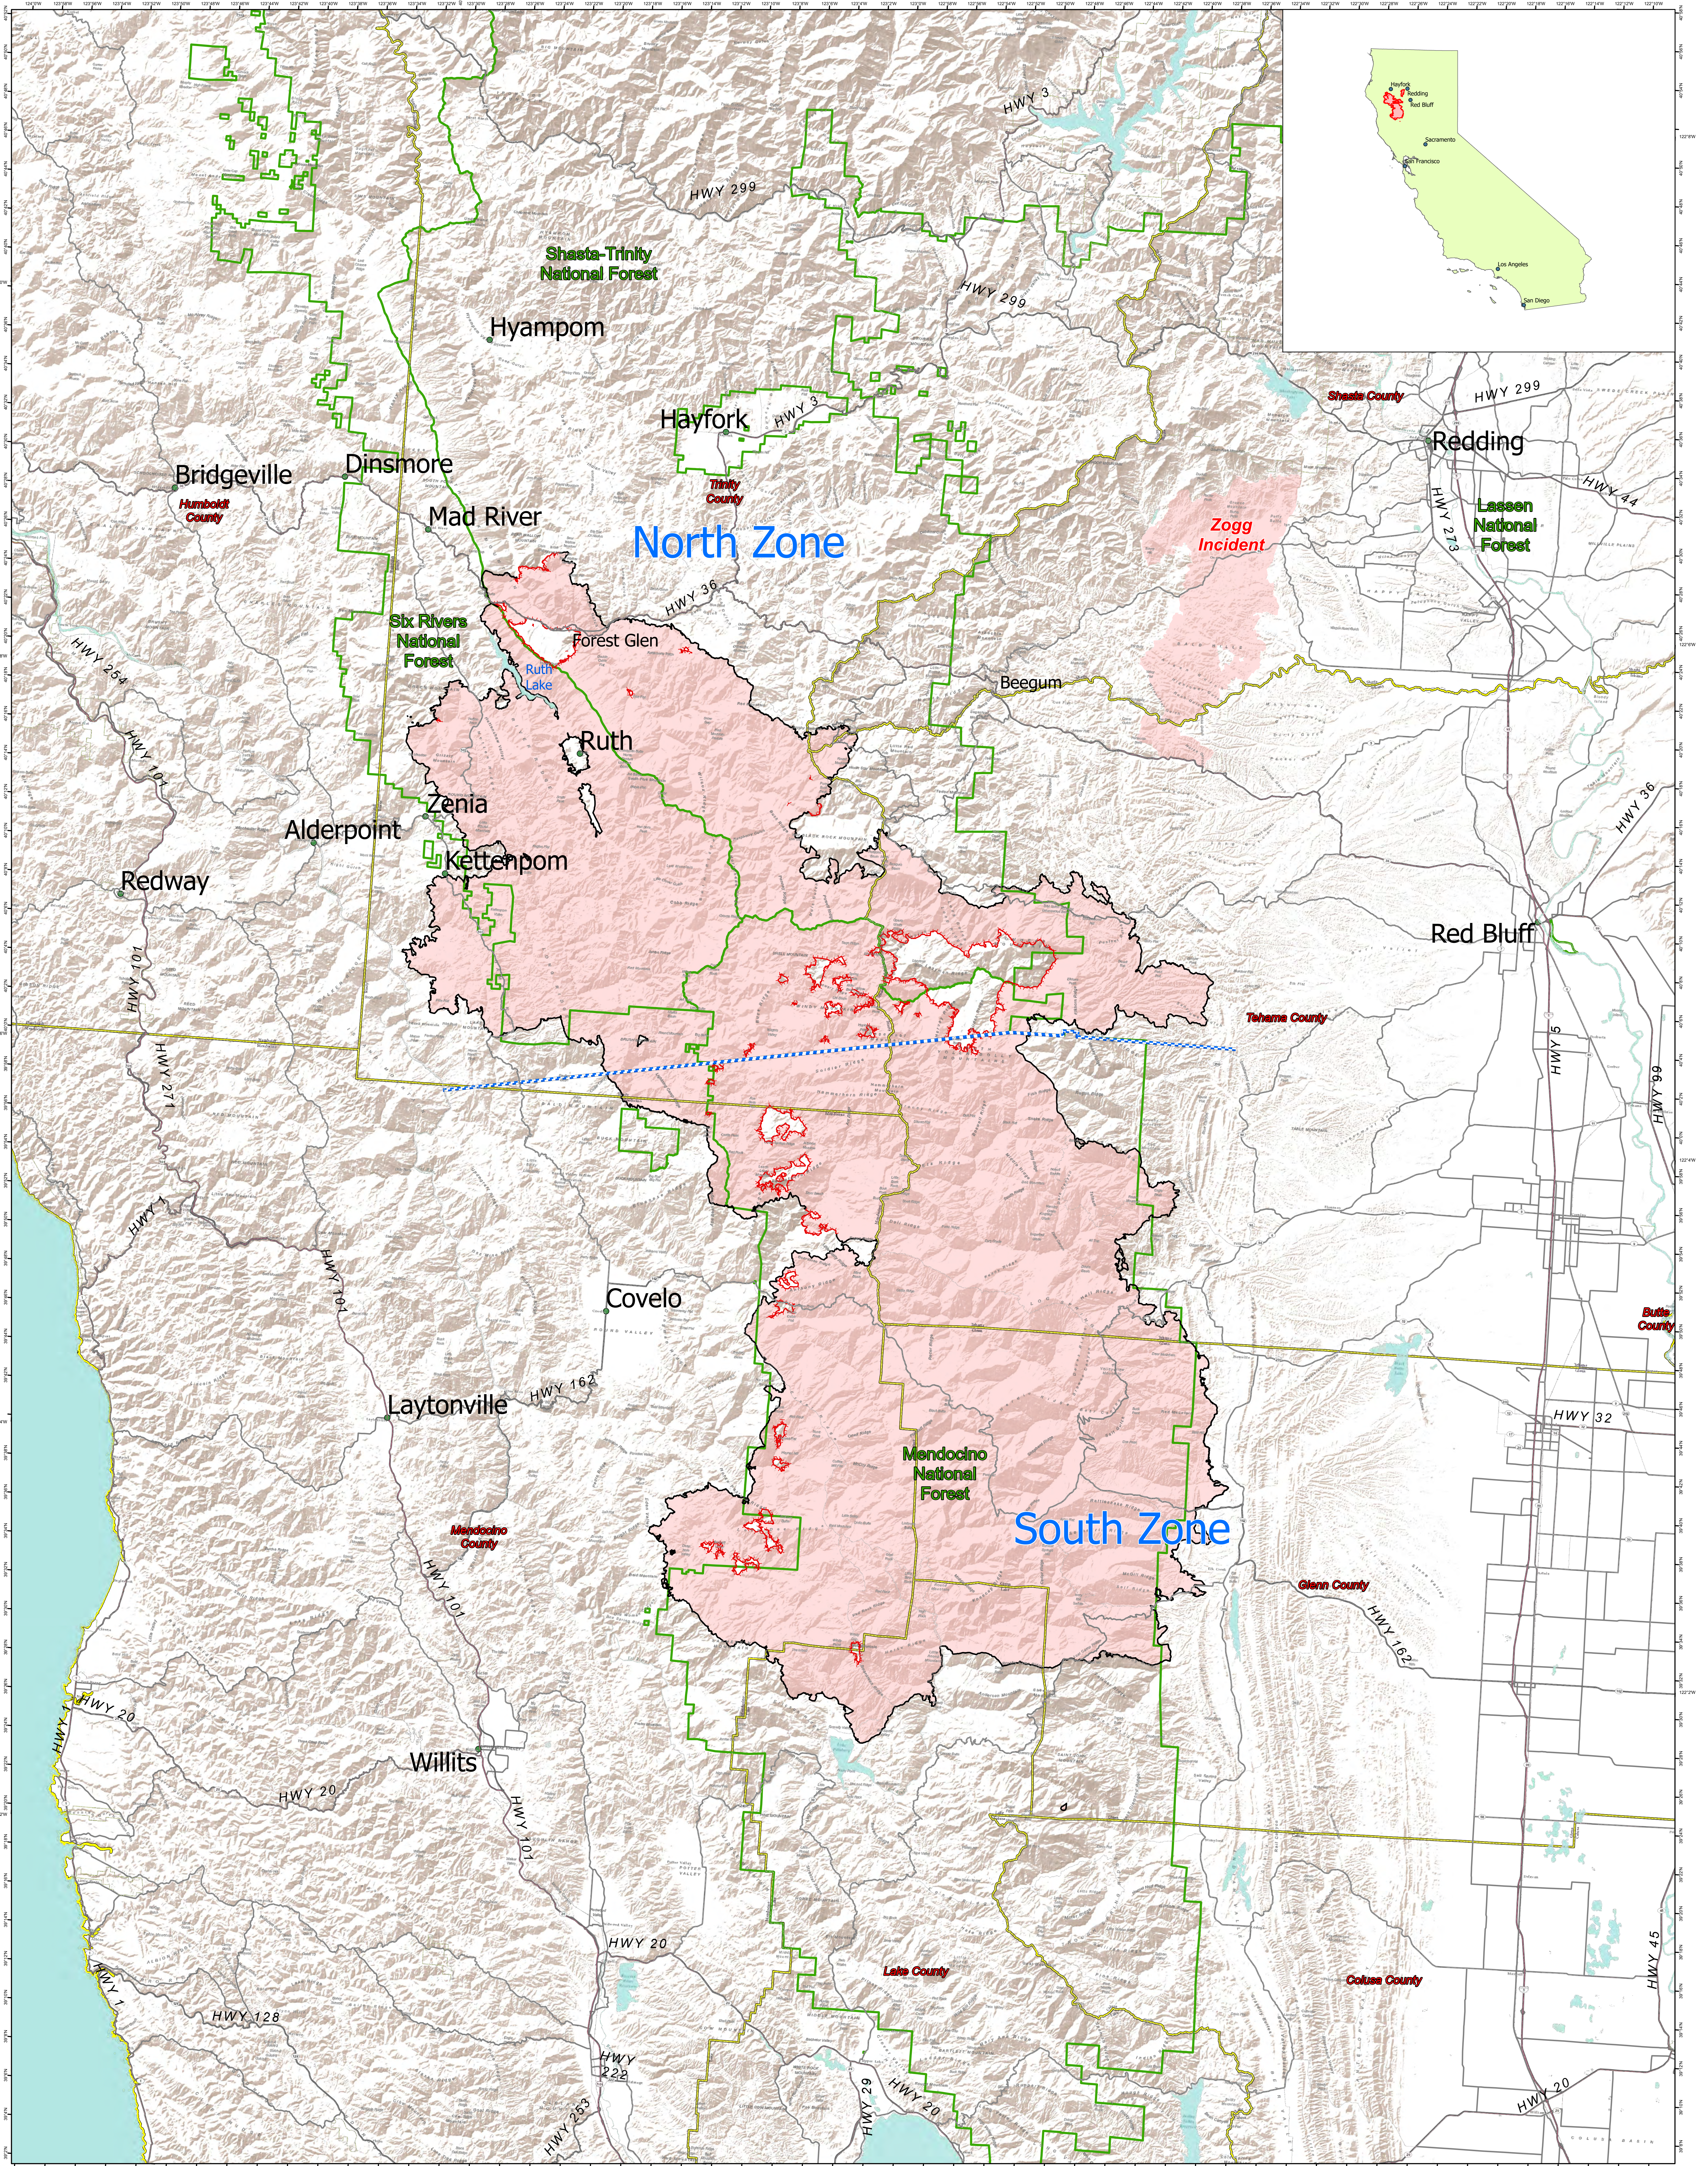

AUGUST COMPLEX CA-MNF-000753

Legend

- State Highways
- August Complex Zone Break
- Uncontrolled Fire Edge
- Contained Line
- Communities
- Administrative Forest
- County

0 3 5 10 15 20 Miles 1:85,000

Datum: NAD 1983, UTM, Zone 11