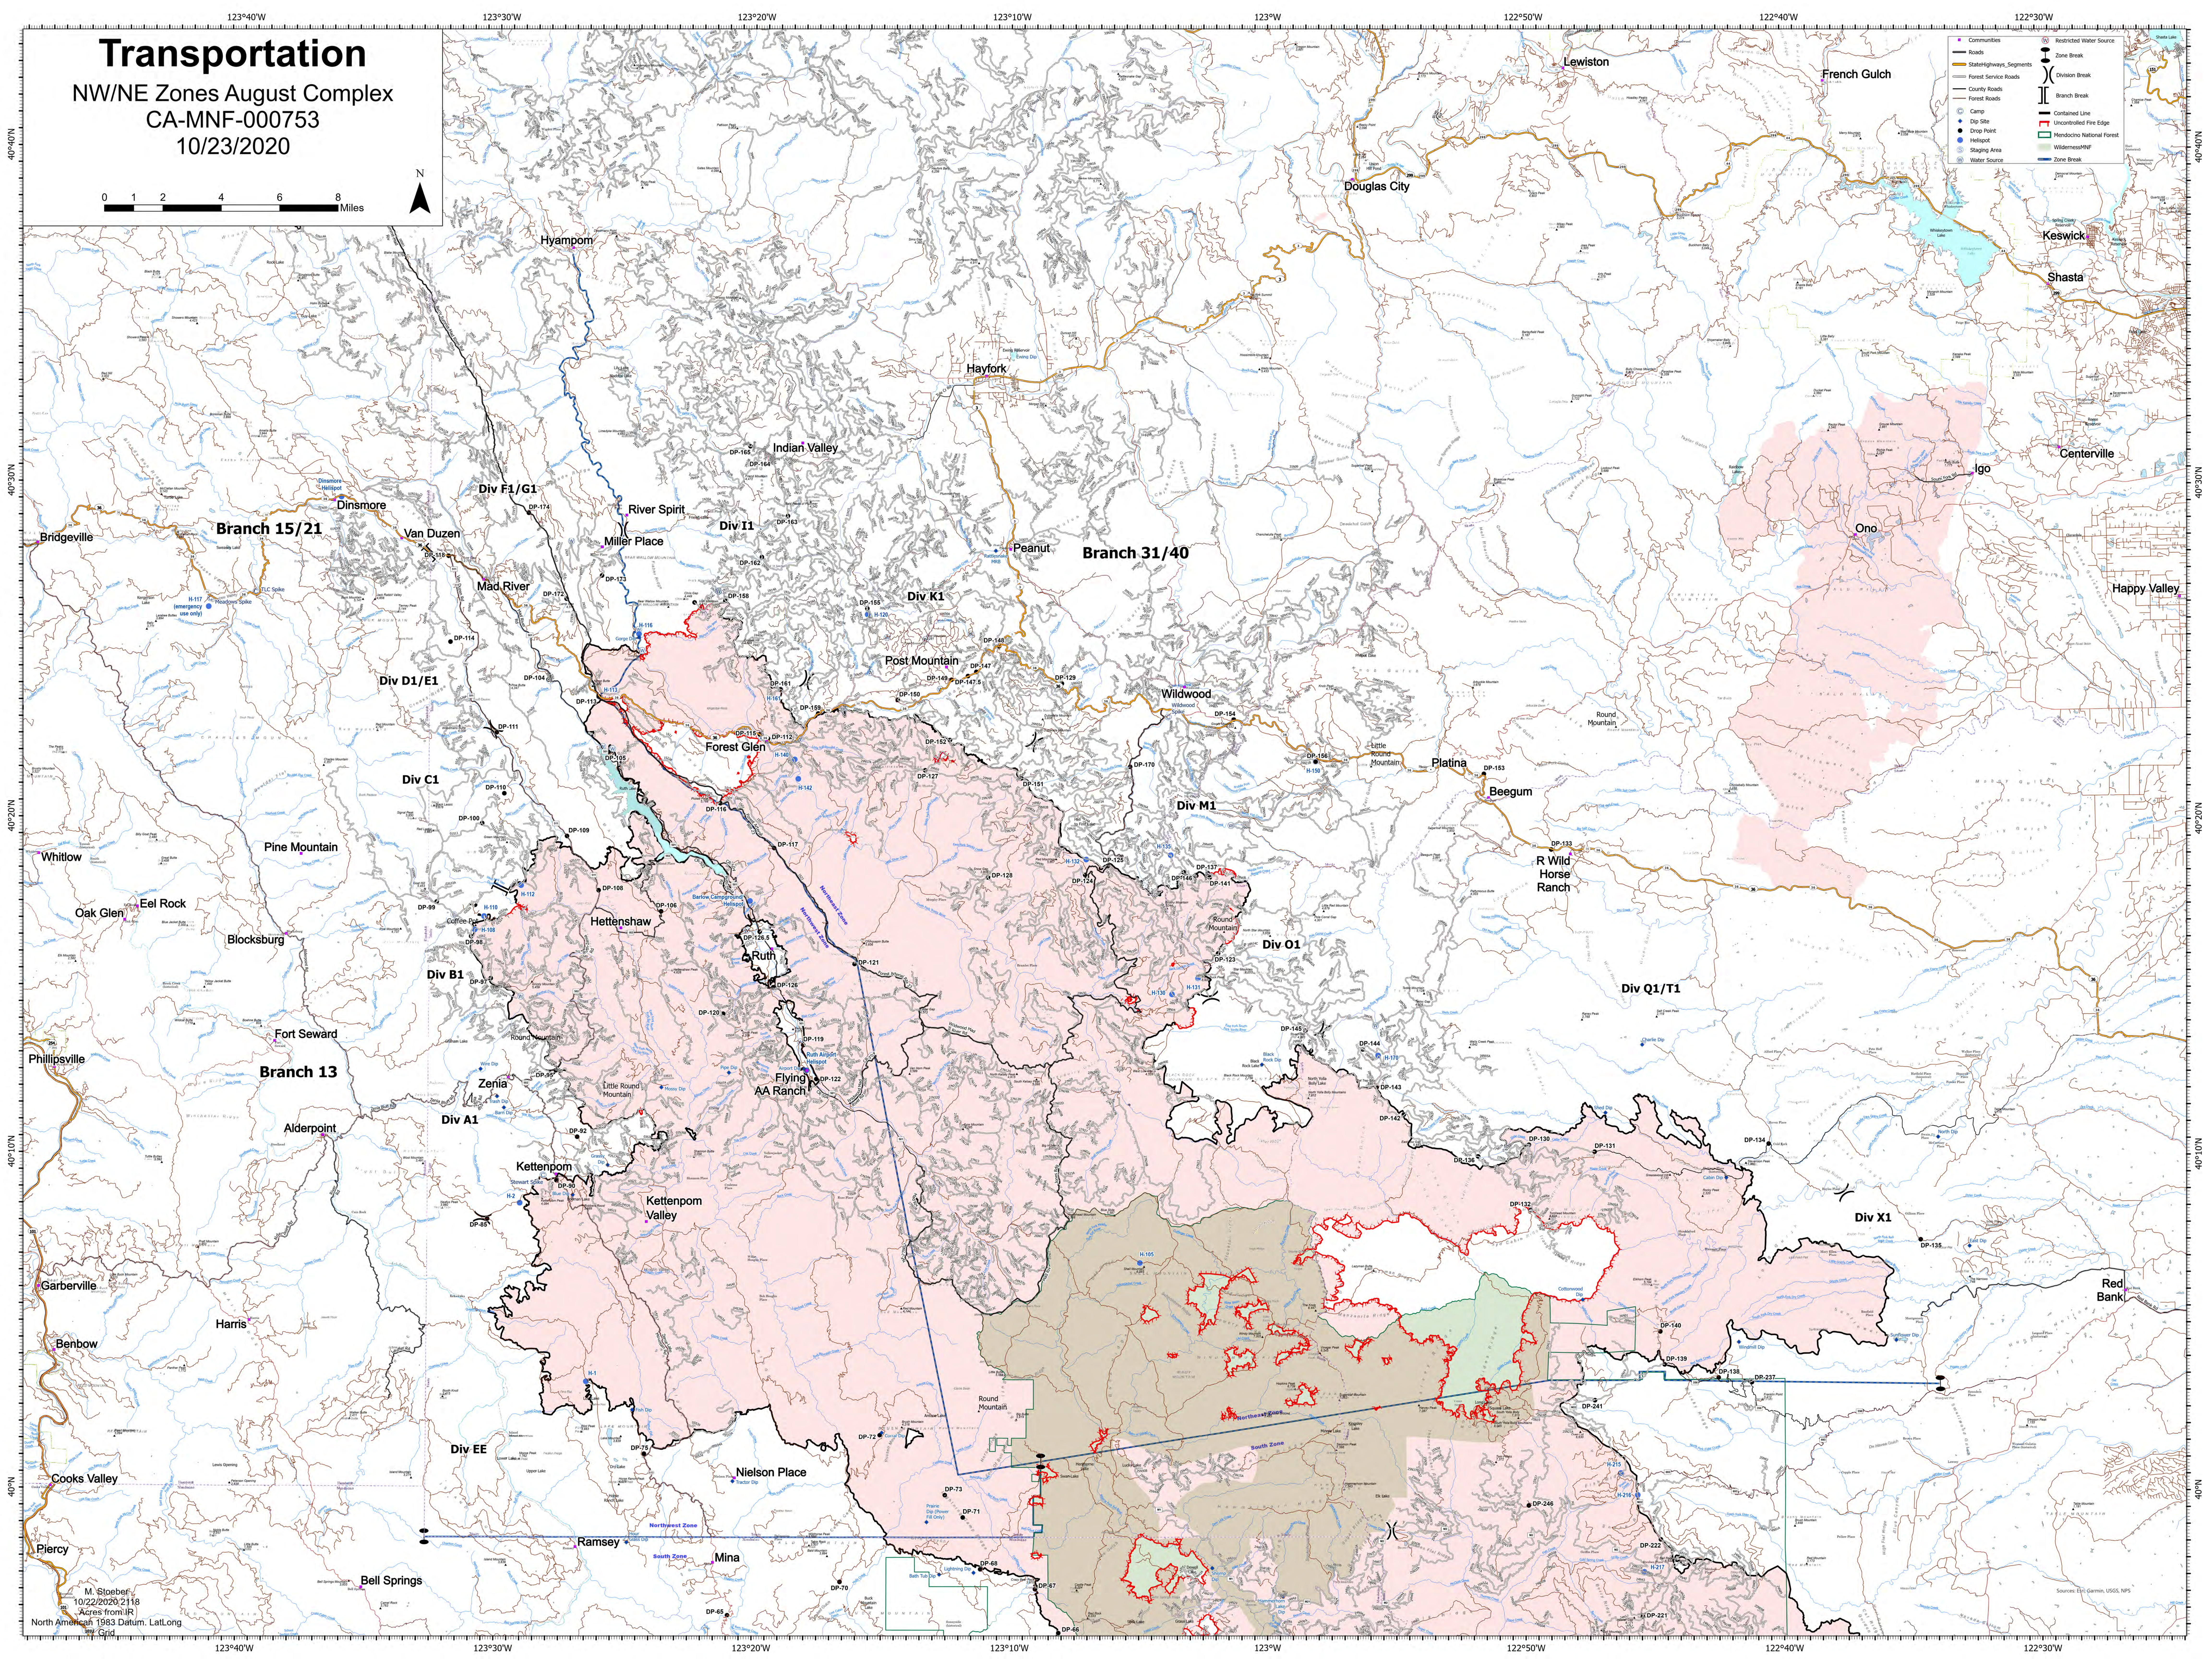

Transportation

NW/NE Zones August Complex
CA-MNF-000753
10/23/2020

Communities	Restricted Water Source
Roads	Zone Break
Statehighways_Segments	Division Break
County Roads	Branch Break
Forest Service Roads	Controlled Line
Forest Roads	Uncontrolled Fire Edge
Camp	Mendocino National Forest
Drop Site	Wilderness/MNF
Drop Point	Zone Break
Helipoint	
Staging Area	
Water Source	

M. Stoeber
10/22/2020 2:18
Acres from IR
North American 1983 Datum, Lat/Long

Source: Esri, Garmin, USGS, NPS