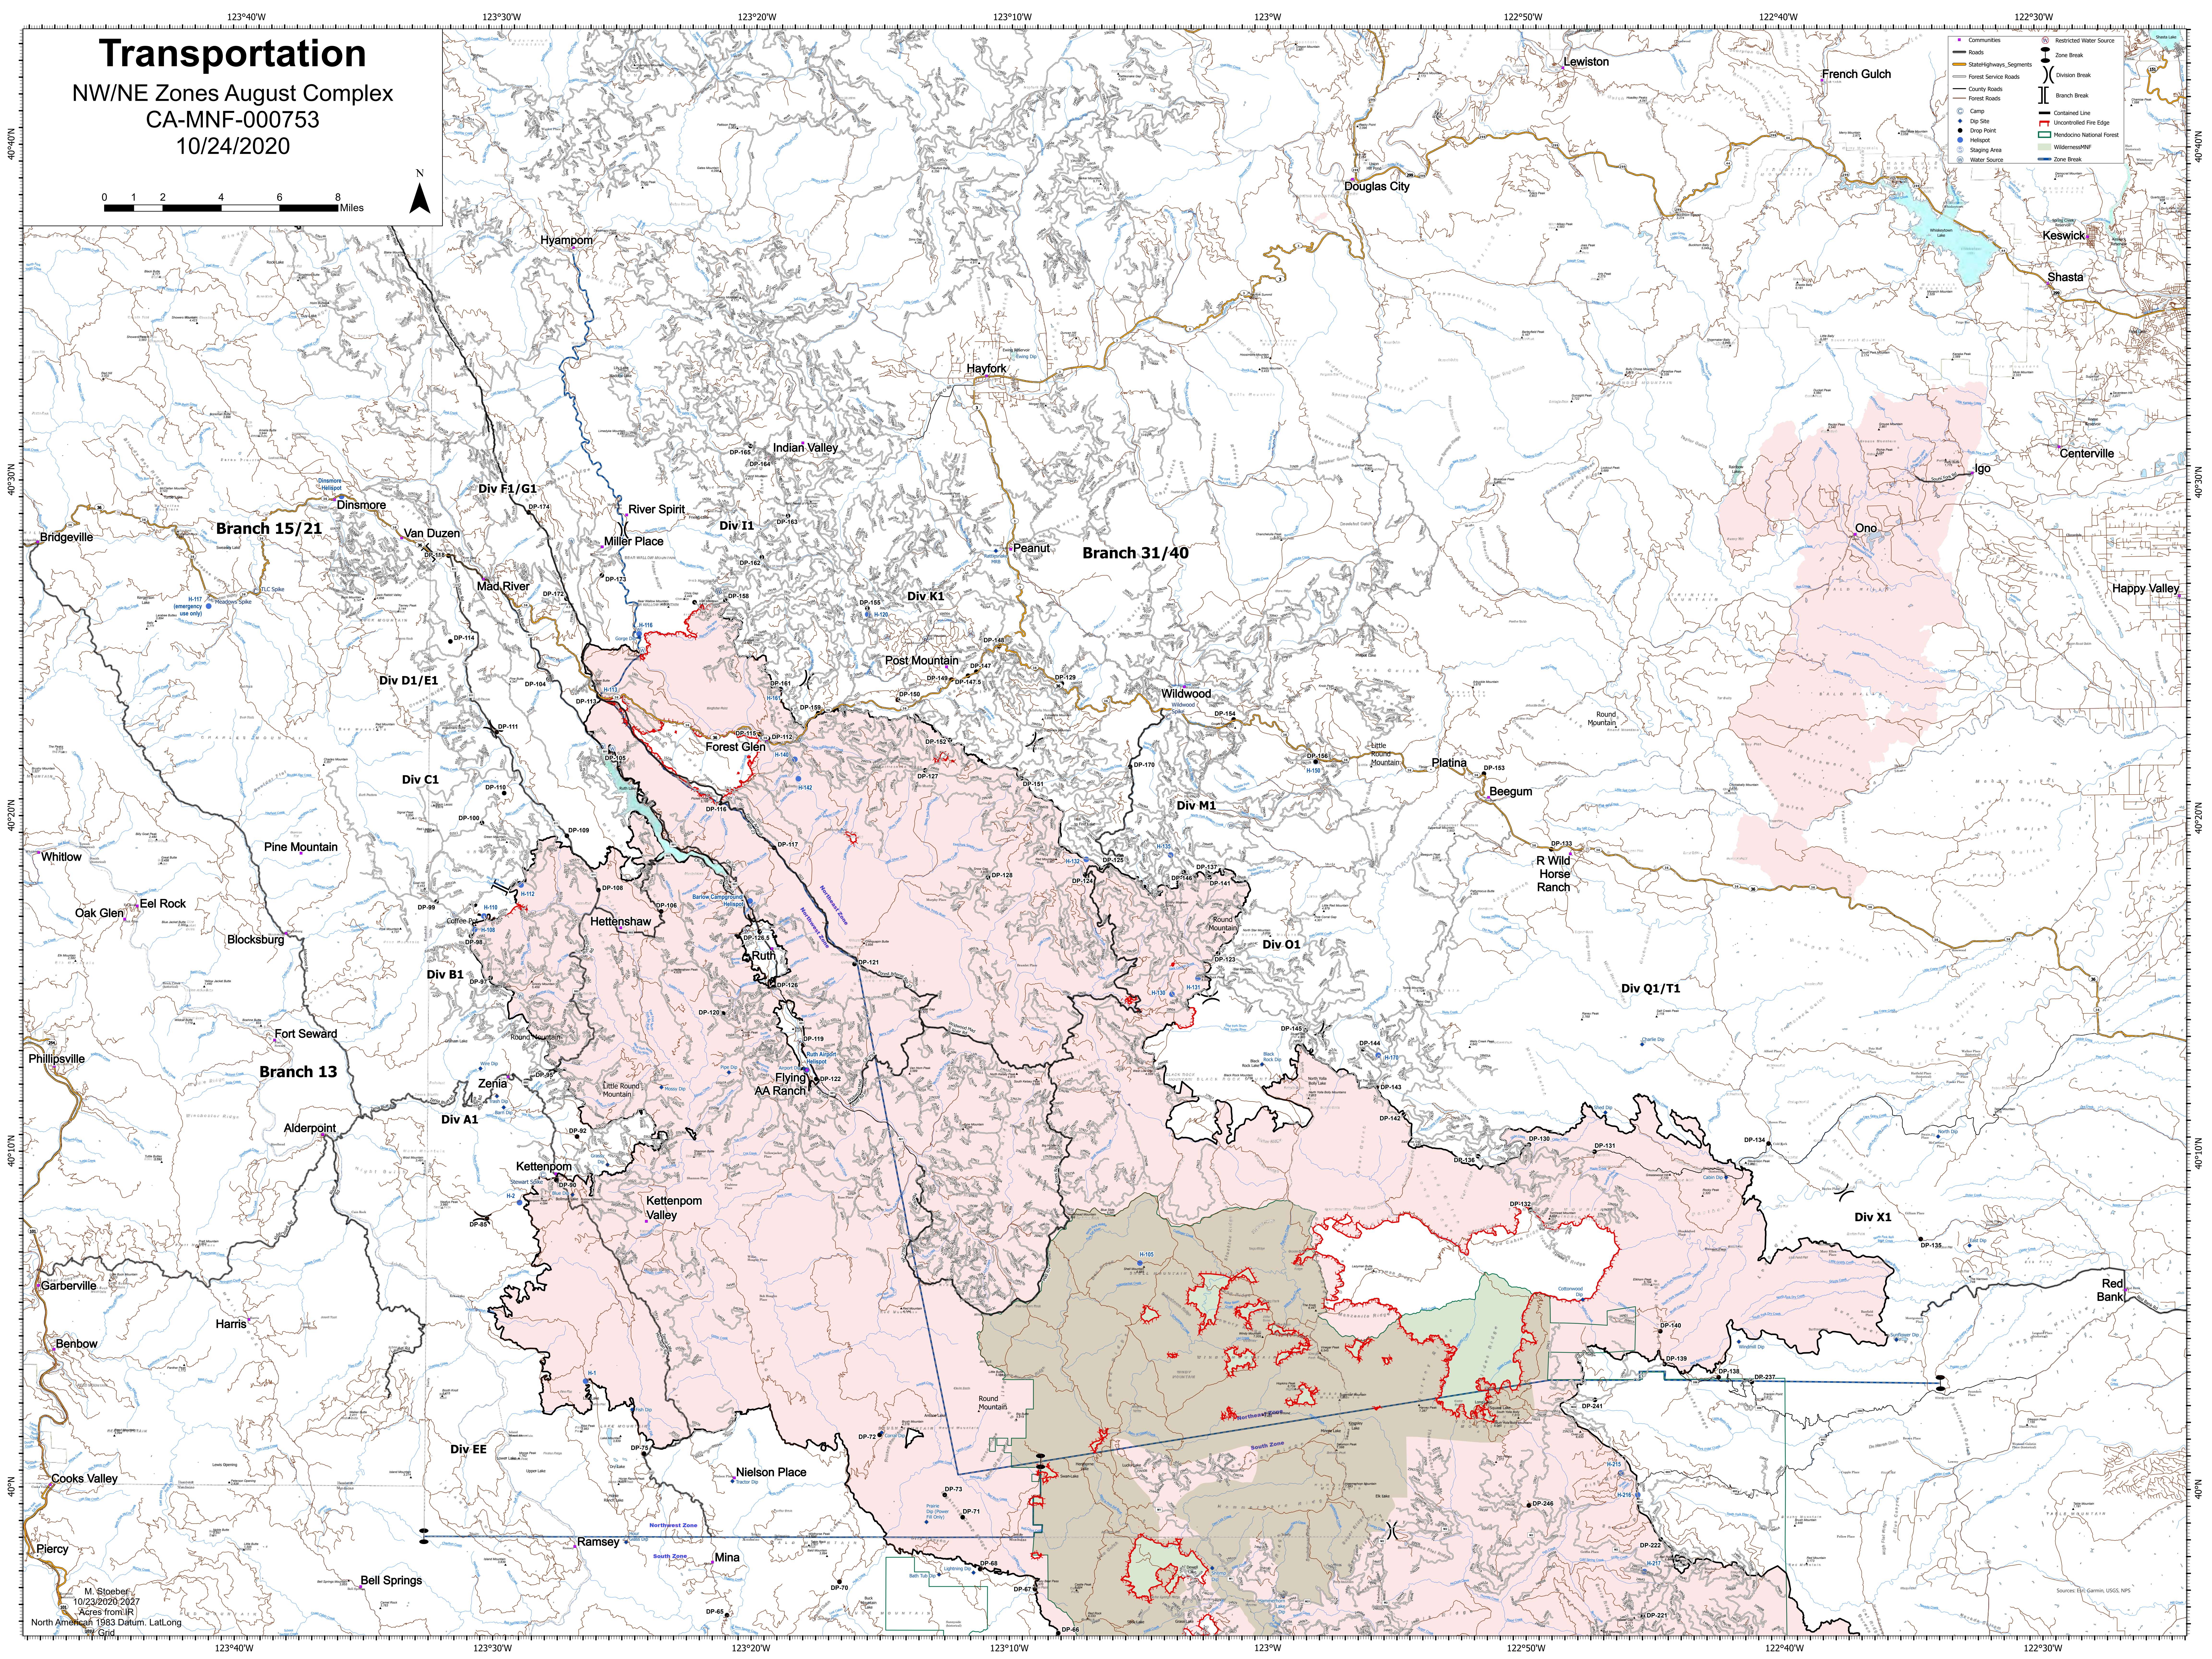

Transportation

NW/NE Zones August Complex
CA-MNF-000753
10/24/2020

Communities	Restricted Water Source
Roads	Zone Break
Statehighways_Segments	Division Break
Forest Service Roads	Branch Break
County Roads	Controlled Line
Forest Roads	Uncontrolled Fire Edge
Camp	Mendocino National Forest
Drop Site	Wilderness/MNF
Drop Point	Zone Break
Heliport	
Staging Area	
Water Source	

M. Stoeber
10/23/2020, 2027
Acres from IR
North American 1983 Datum. Lat/Long

Sources: Esri, Garmin, USGS, NPS