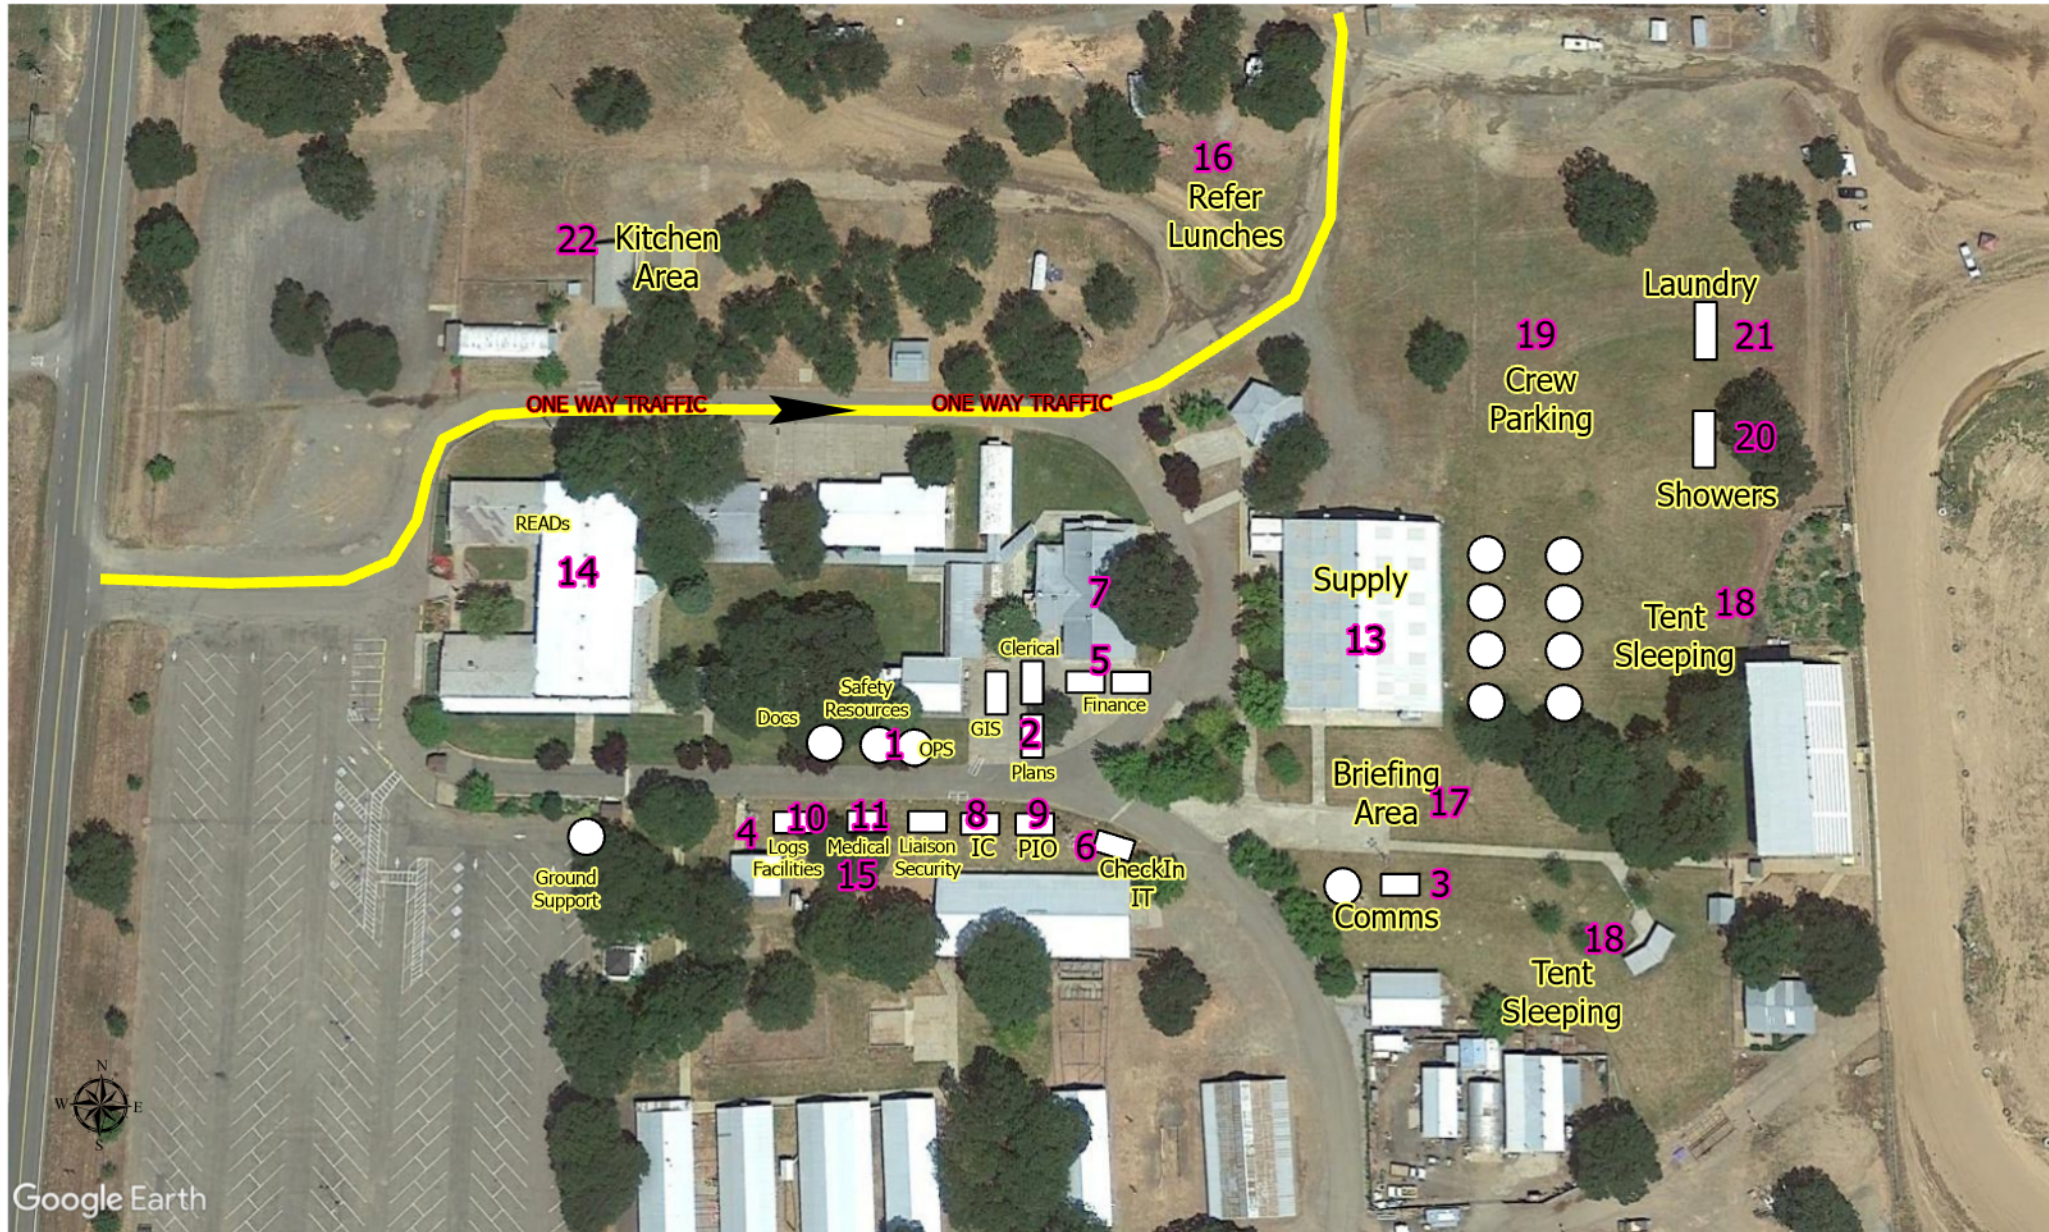

Hayfork ICP Camp Map

1 OPS	7 Meetings	13 Supply	19 Parking	Shower Hours
2 Plans	8 IC	14 READ	20 Showers	0500 - 1200
3 Comms	9 PIO	15 Medical	21 Laundry	1400 - 2200
4 Facilities	10 LOGS	16 Refer	22 Kitchen	
5 Finance	11 Ordering	17 Briefing		
6 IT	12	18 Sleeping		

0 70 140 280 Feet