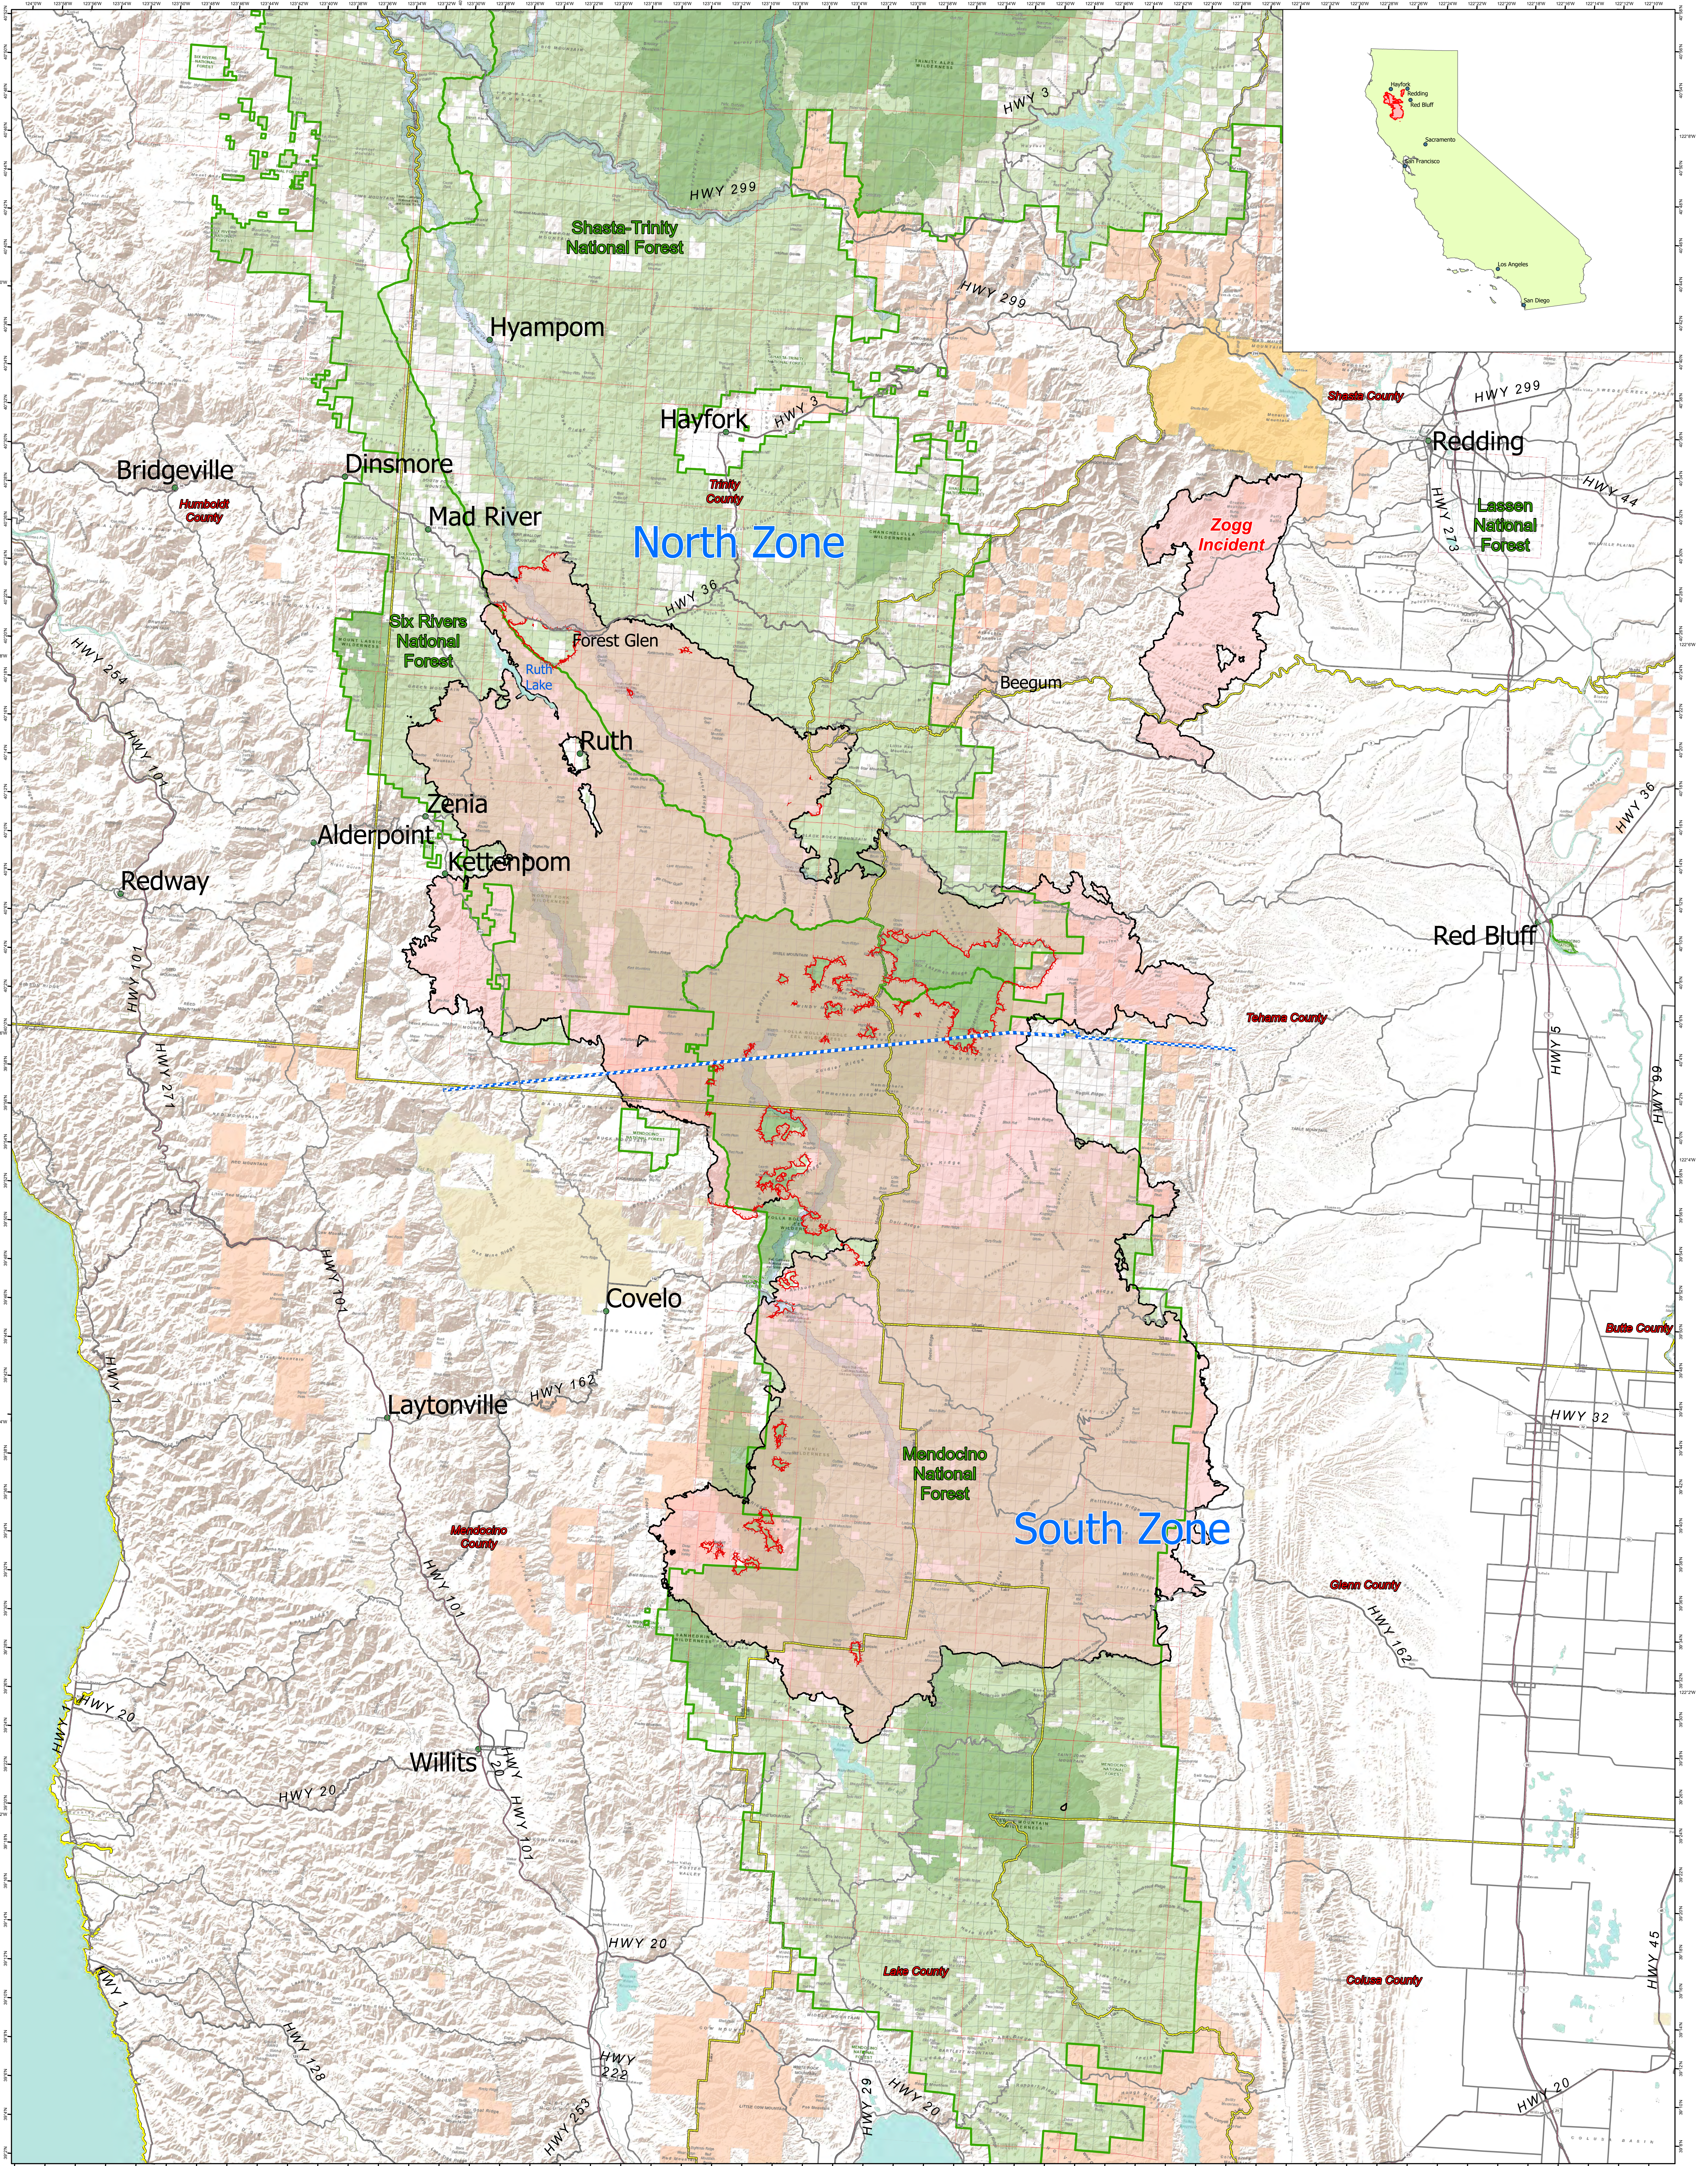

AUGUST COMPLEX CA-MNF-000753

- Legend
- State Highways
 - August_Complex_ZoneBreak
 - Uncontrolled Fire Edge
 - Contained Line
 - Communities
 - Administrative Forest
 - County

Total Estimated Acres: 891,705

Datum: NAD 1983, UTM, Zone 11