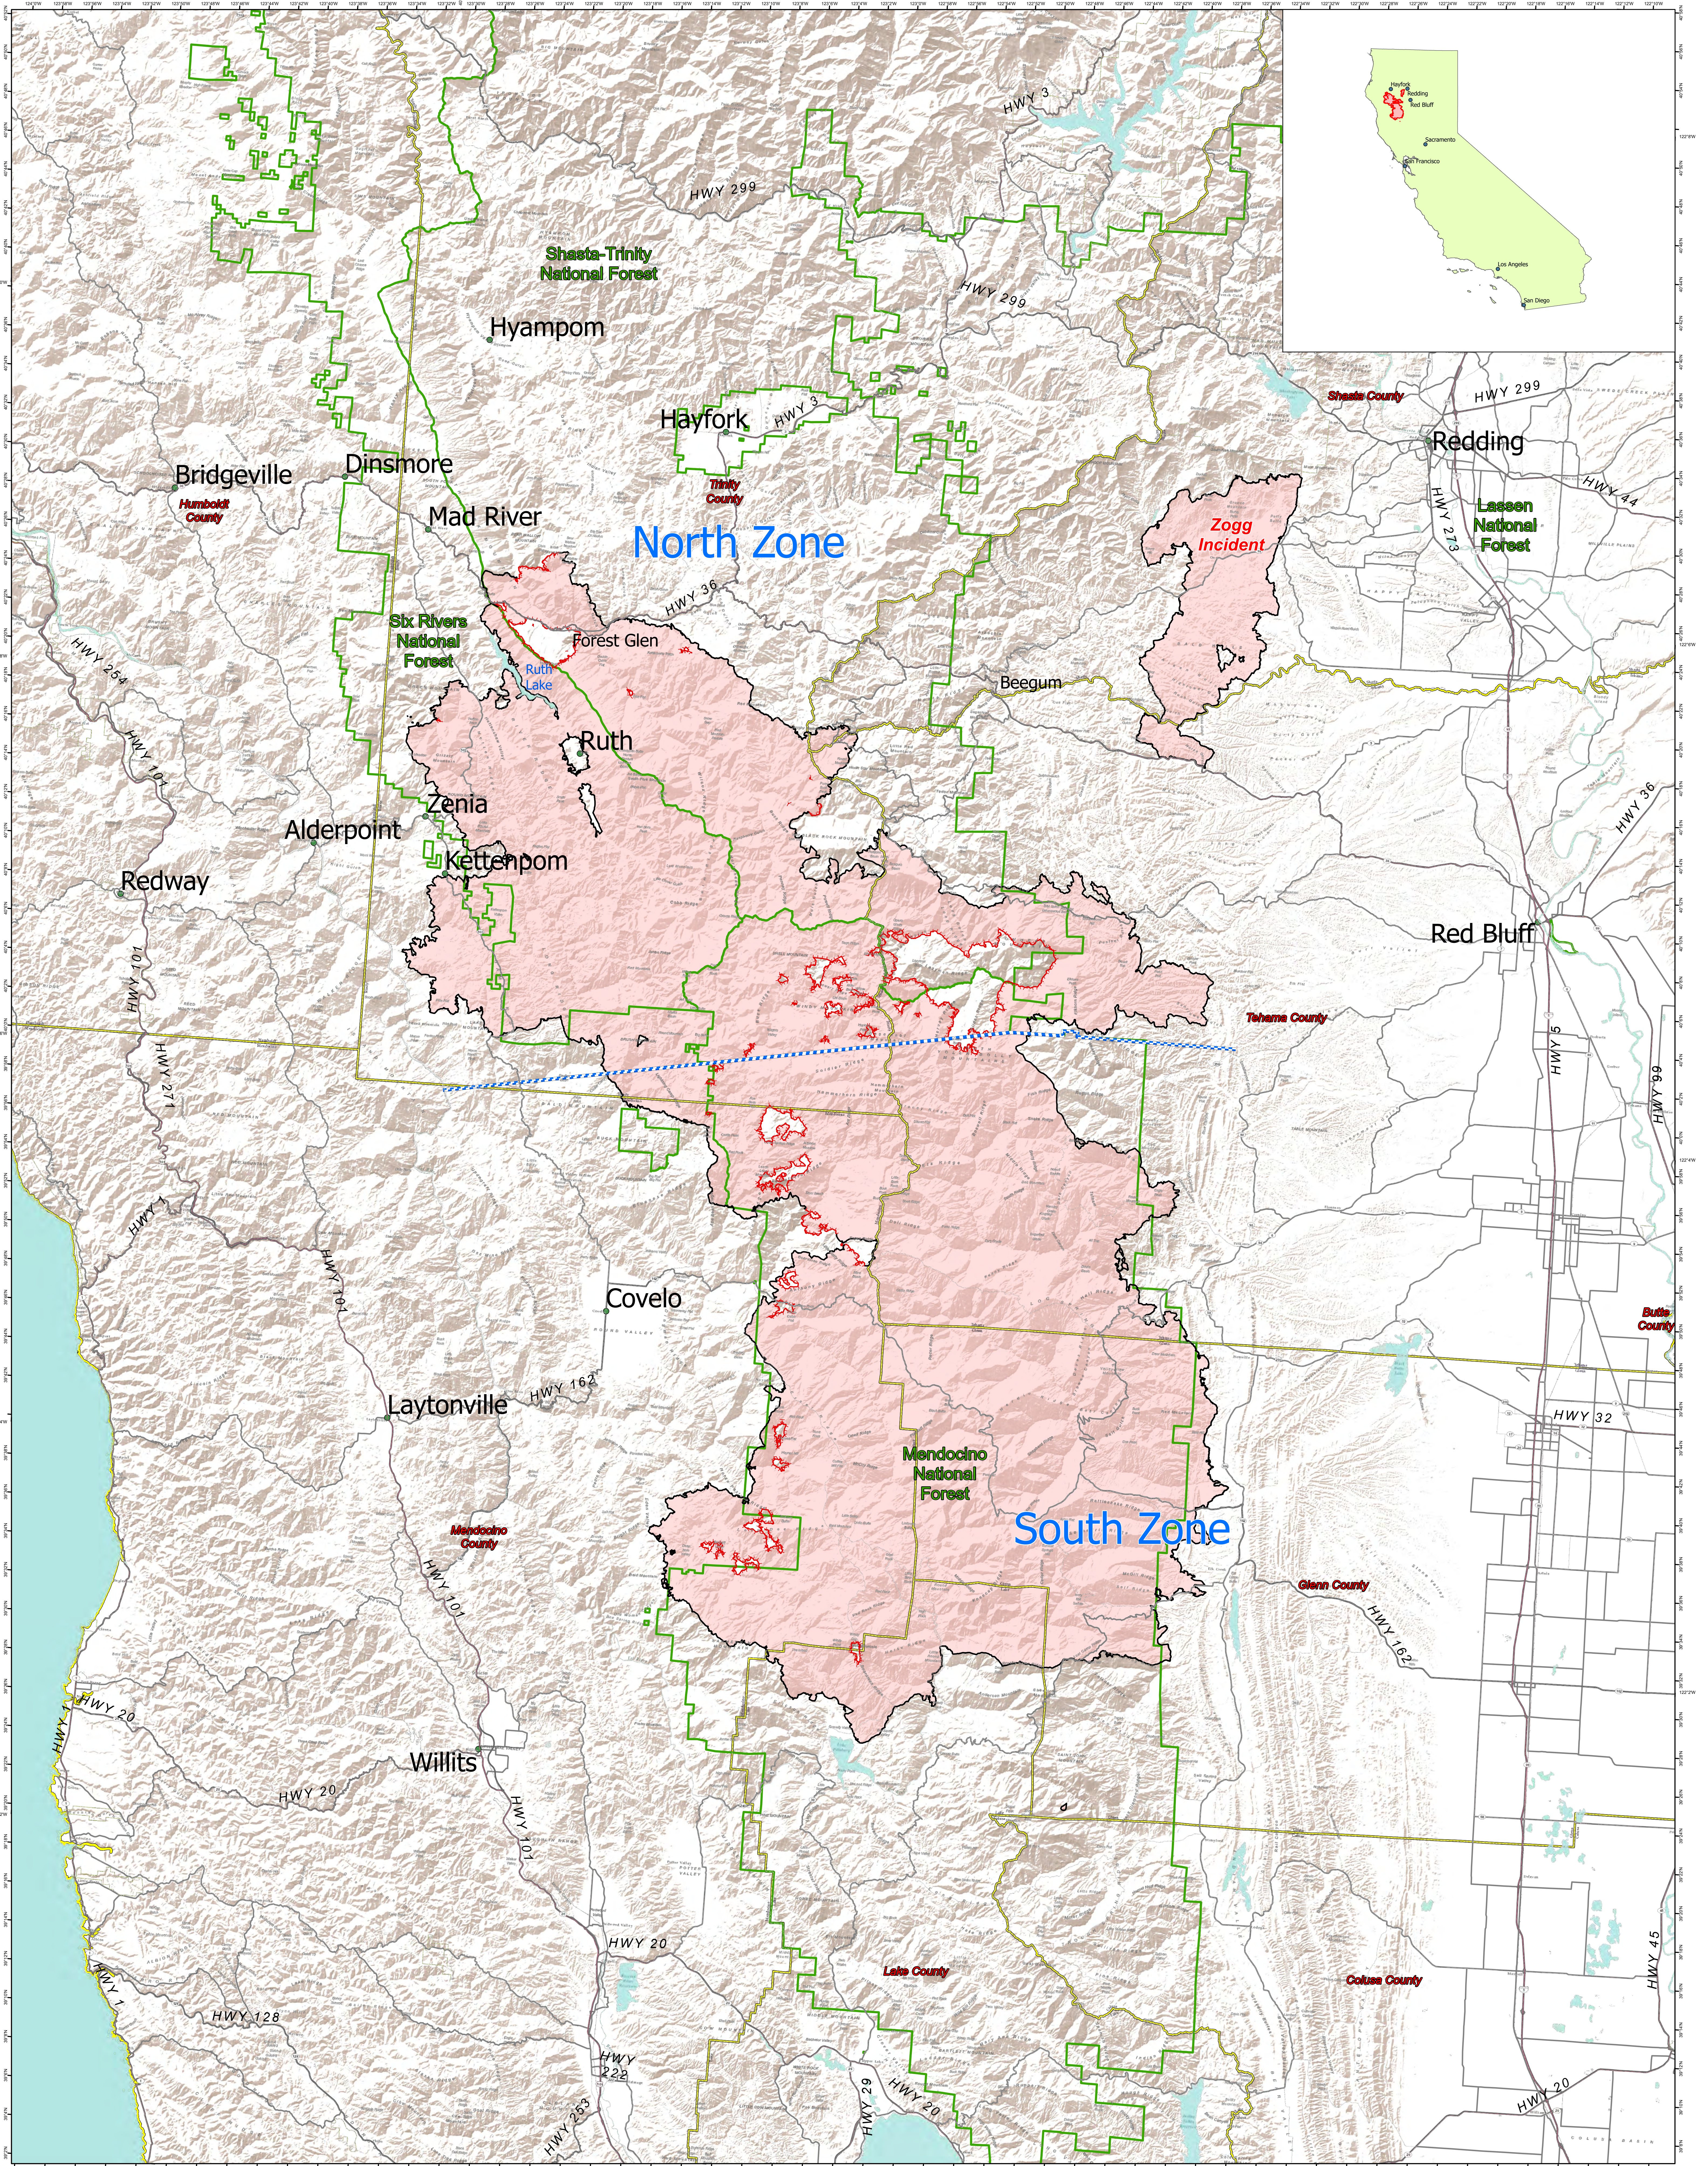

AUGUST COMPLEX CA-MNF-000753

**Legend**

- State Highways
- August\_Complex\_ZoneBreak
- Uncontrolled Fire Edge
- Contained Line
- Communities
- AdministrativeForest
- County

0 3 5 10 15 20 Miles 1:85,000

Datum: NAD 1983, UTM, Zone 11