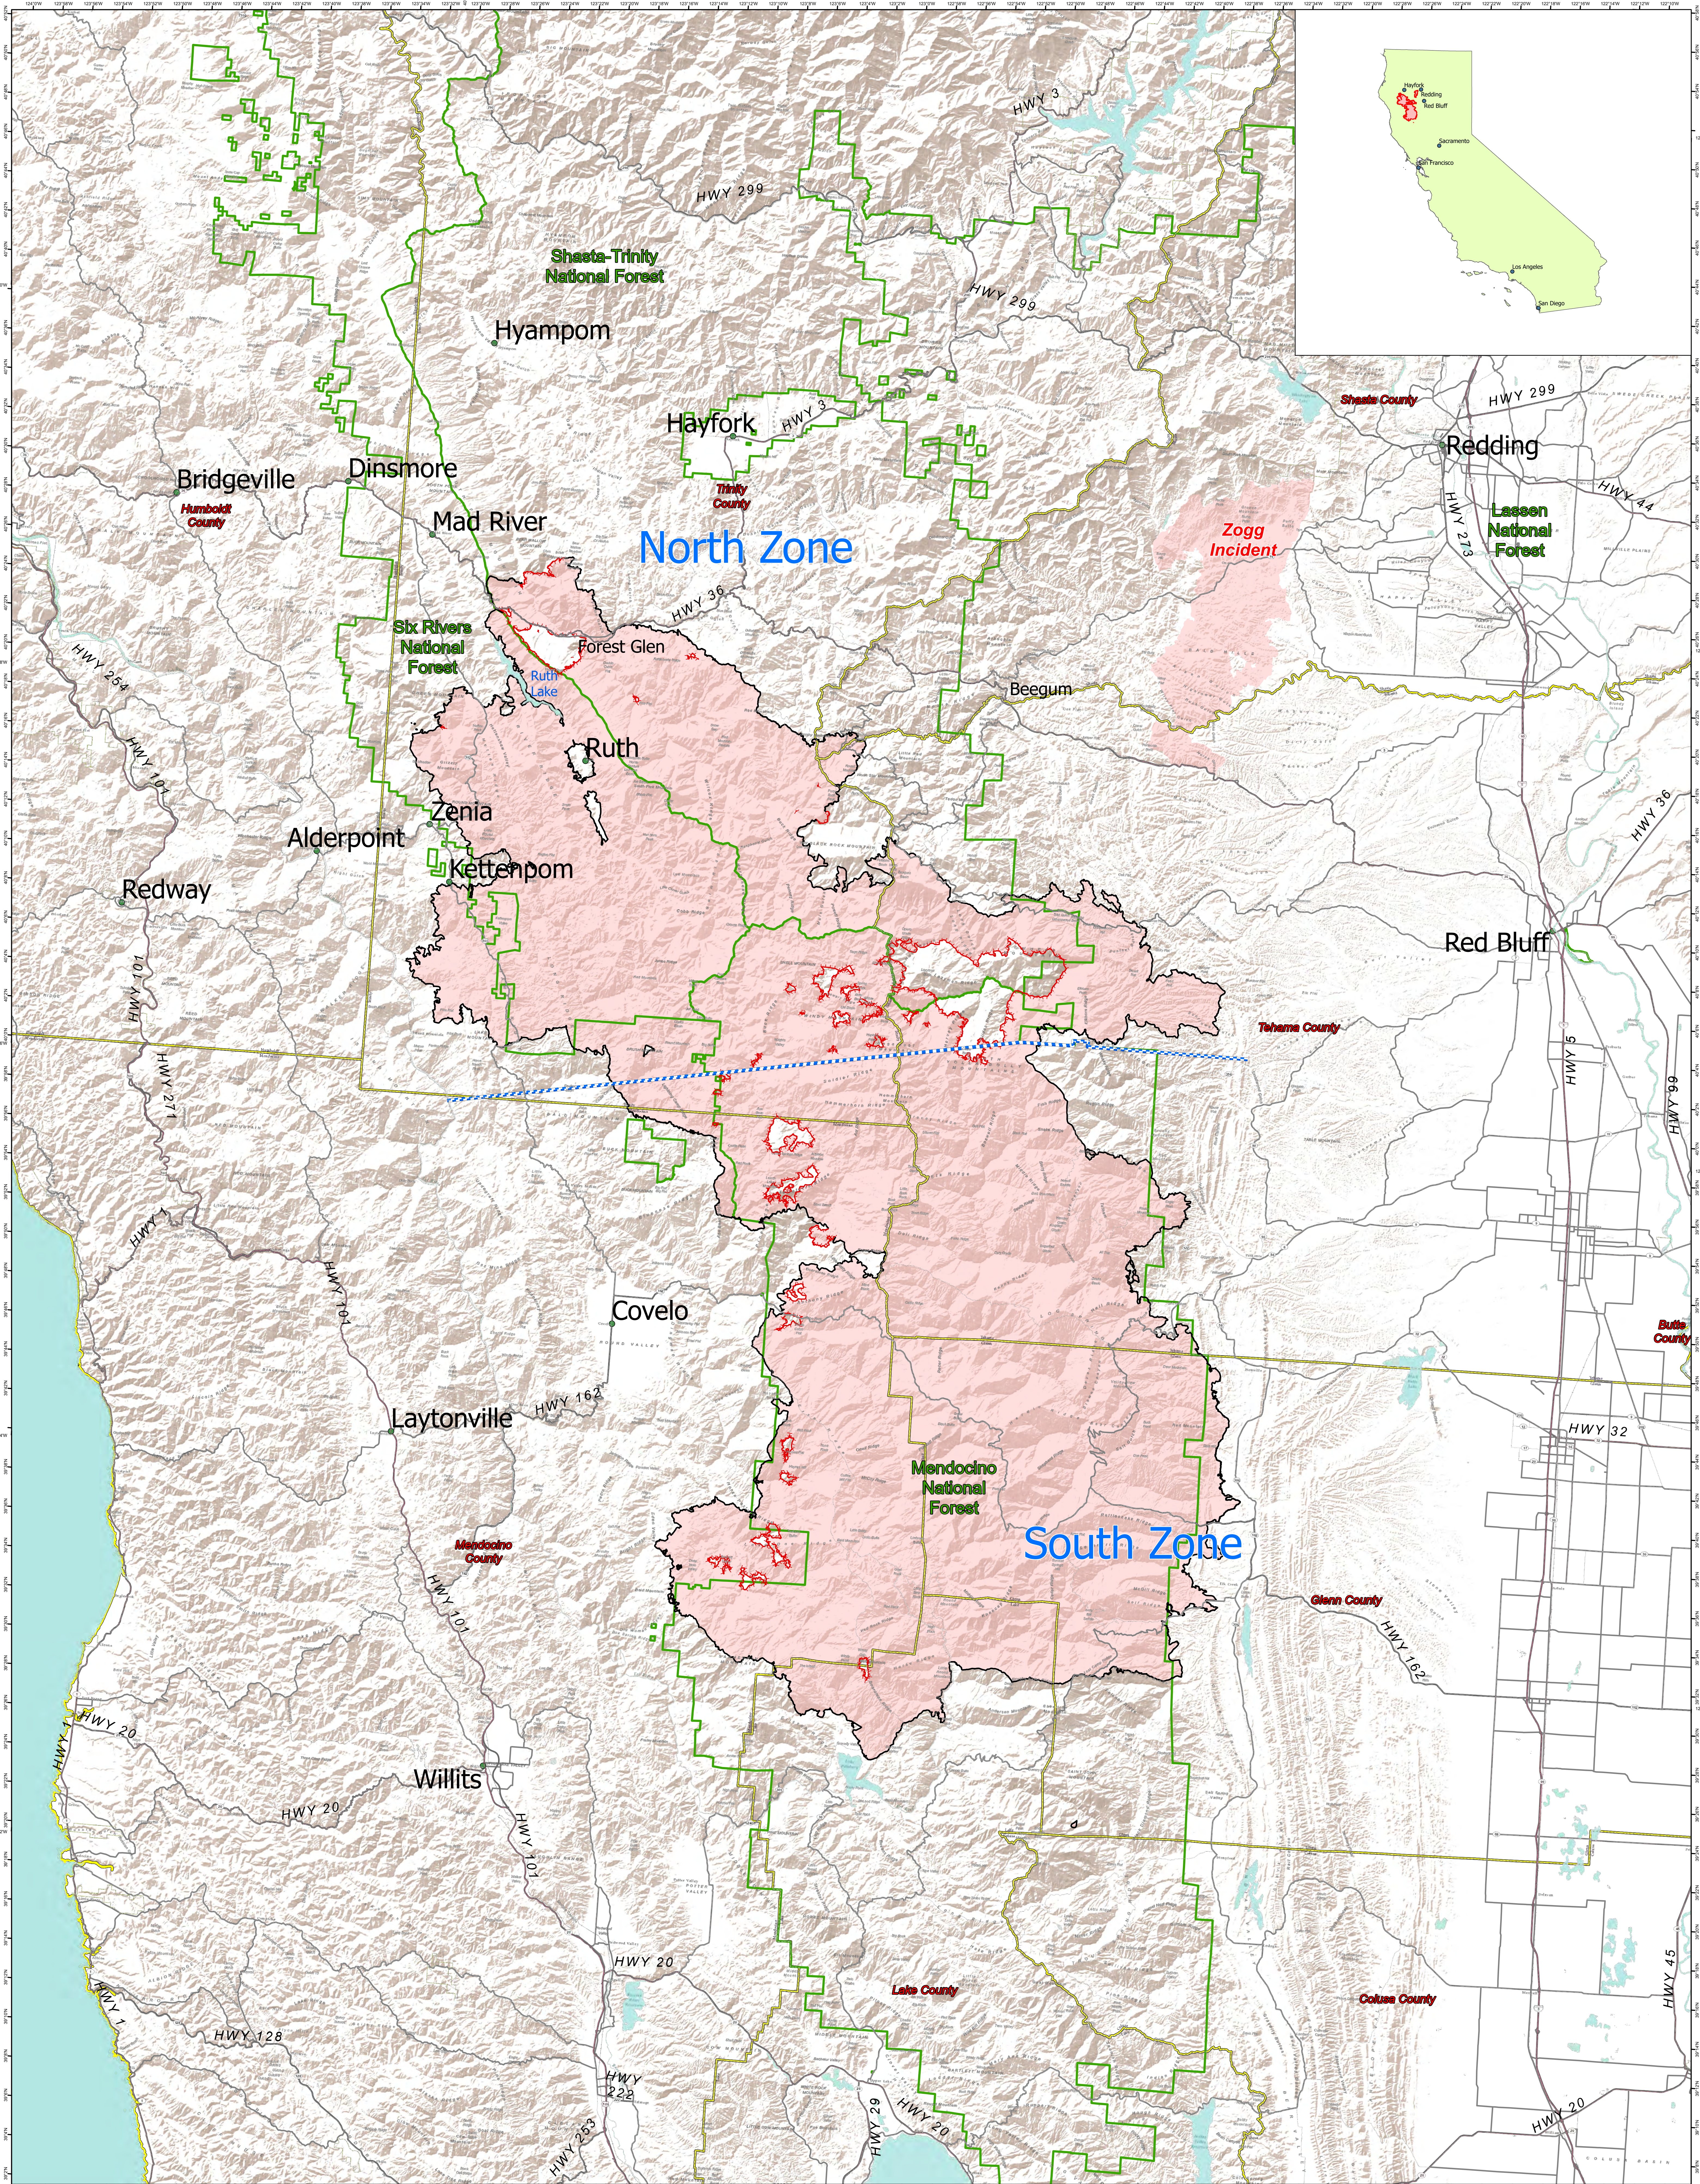

AUGUST COMPLEX CA-MNF-000753

Legend

- State Highways
- August_Complex_ZoneBreak
- Uncontrolled Fire Edge
- Contained Line
- Communities
- AdministrativeForest
- County

0 3 5 10 15 20 Miles 1:85,000

Datum: NAD 1983, UTM, Zone 11