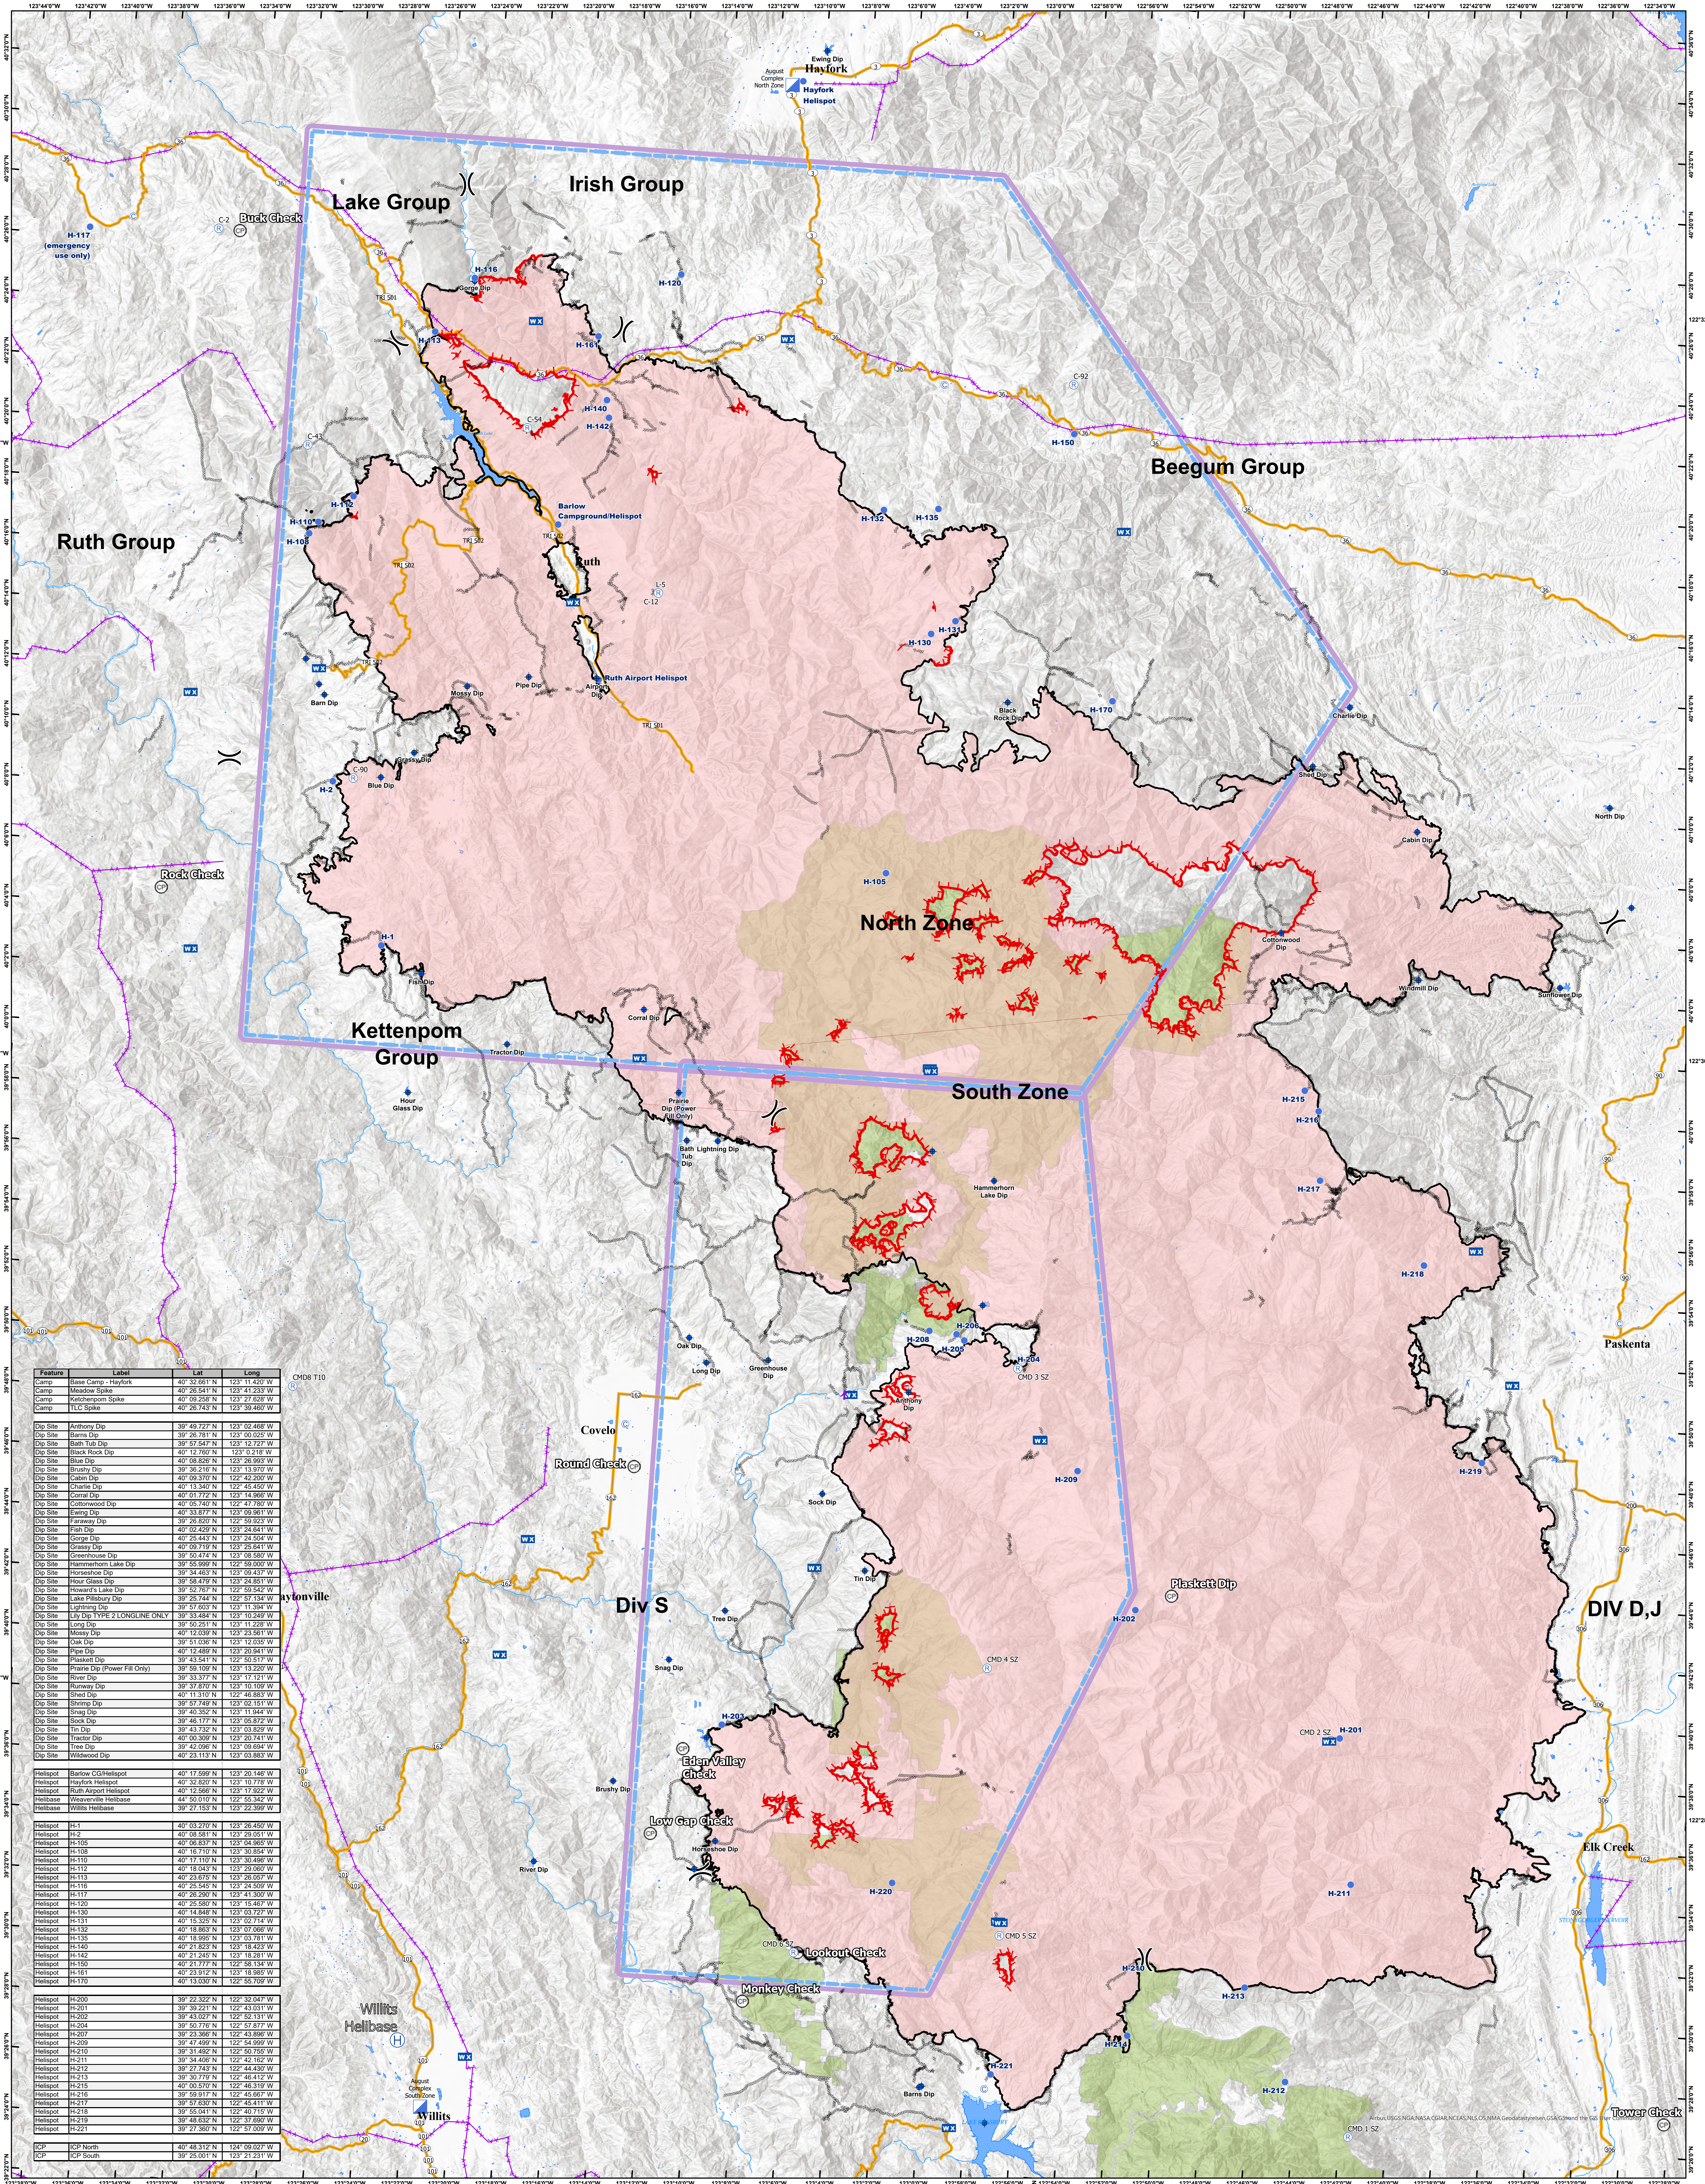

11/7/2020
CA-MNF-000753

Map legend and scale bar. Includes symbols for various features like Helibase, Airstrip, Hazard, and Checkpoints. Scale bar shows 0 to 12 miles. Datum: North American 1983, UTM Zone 10.