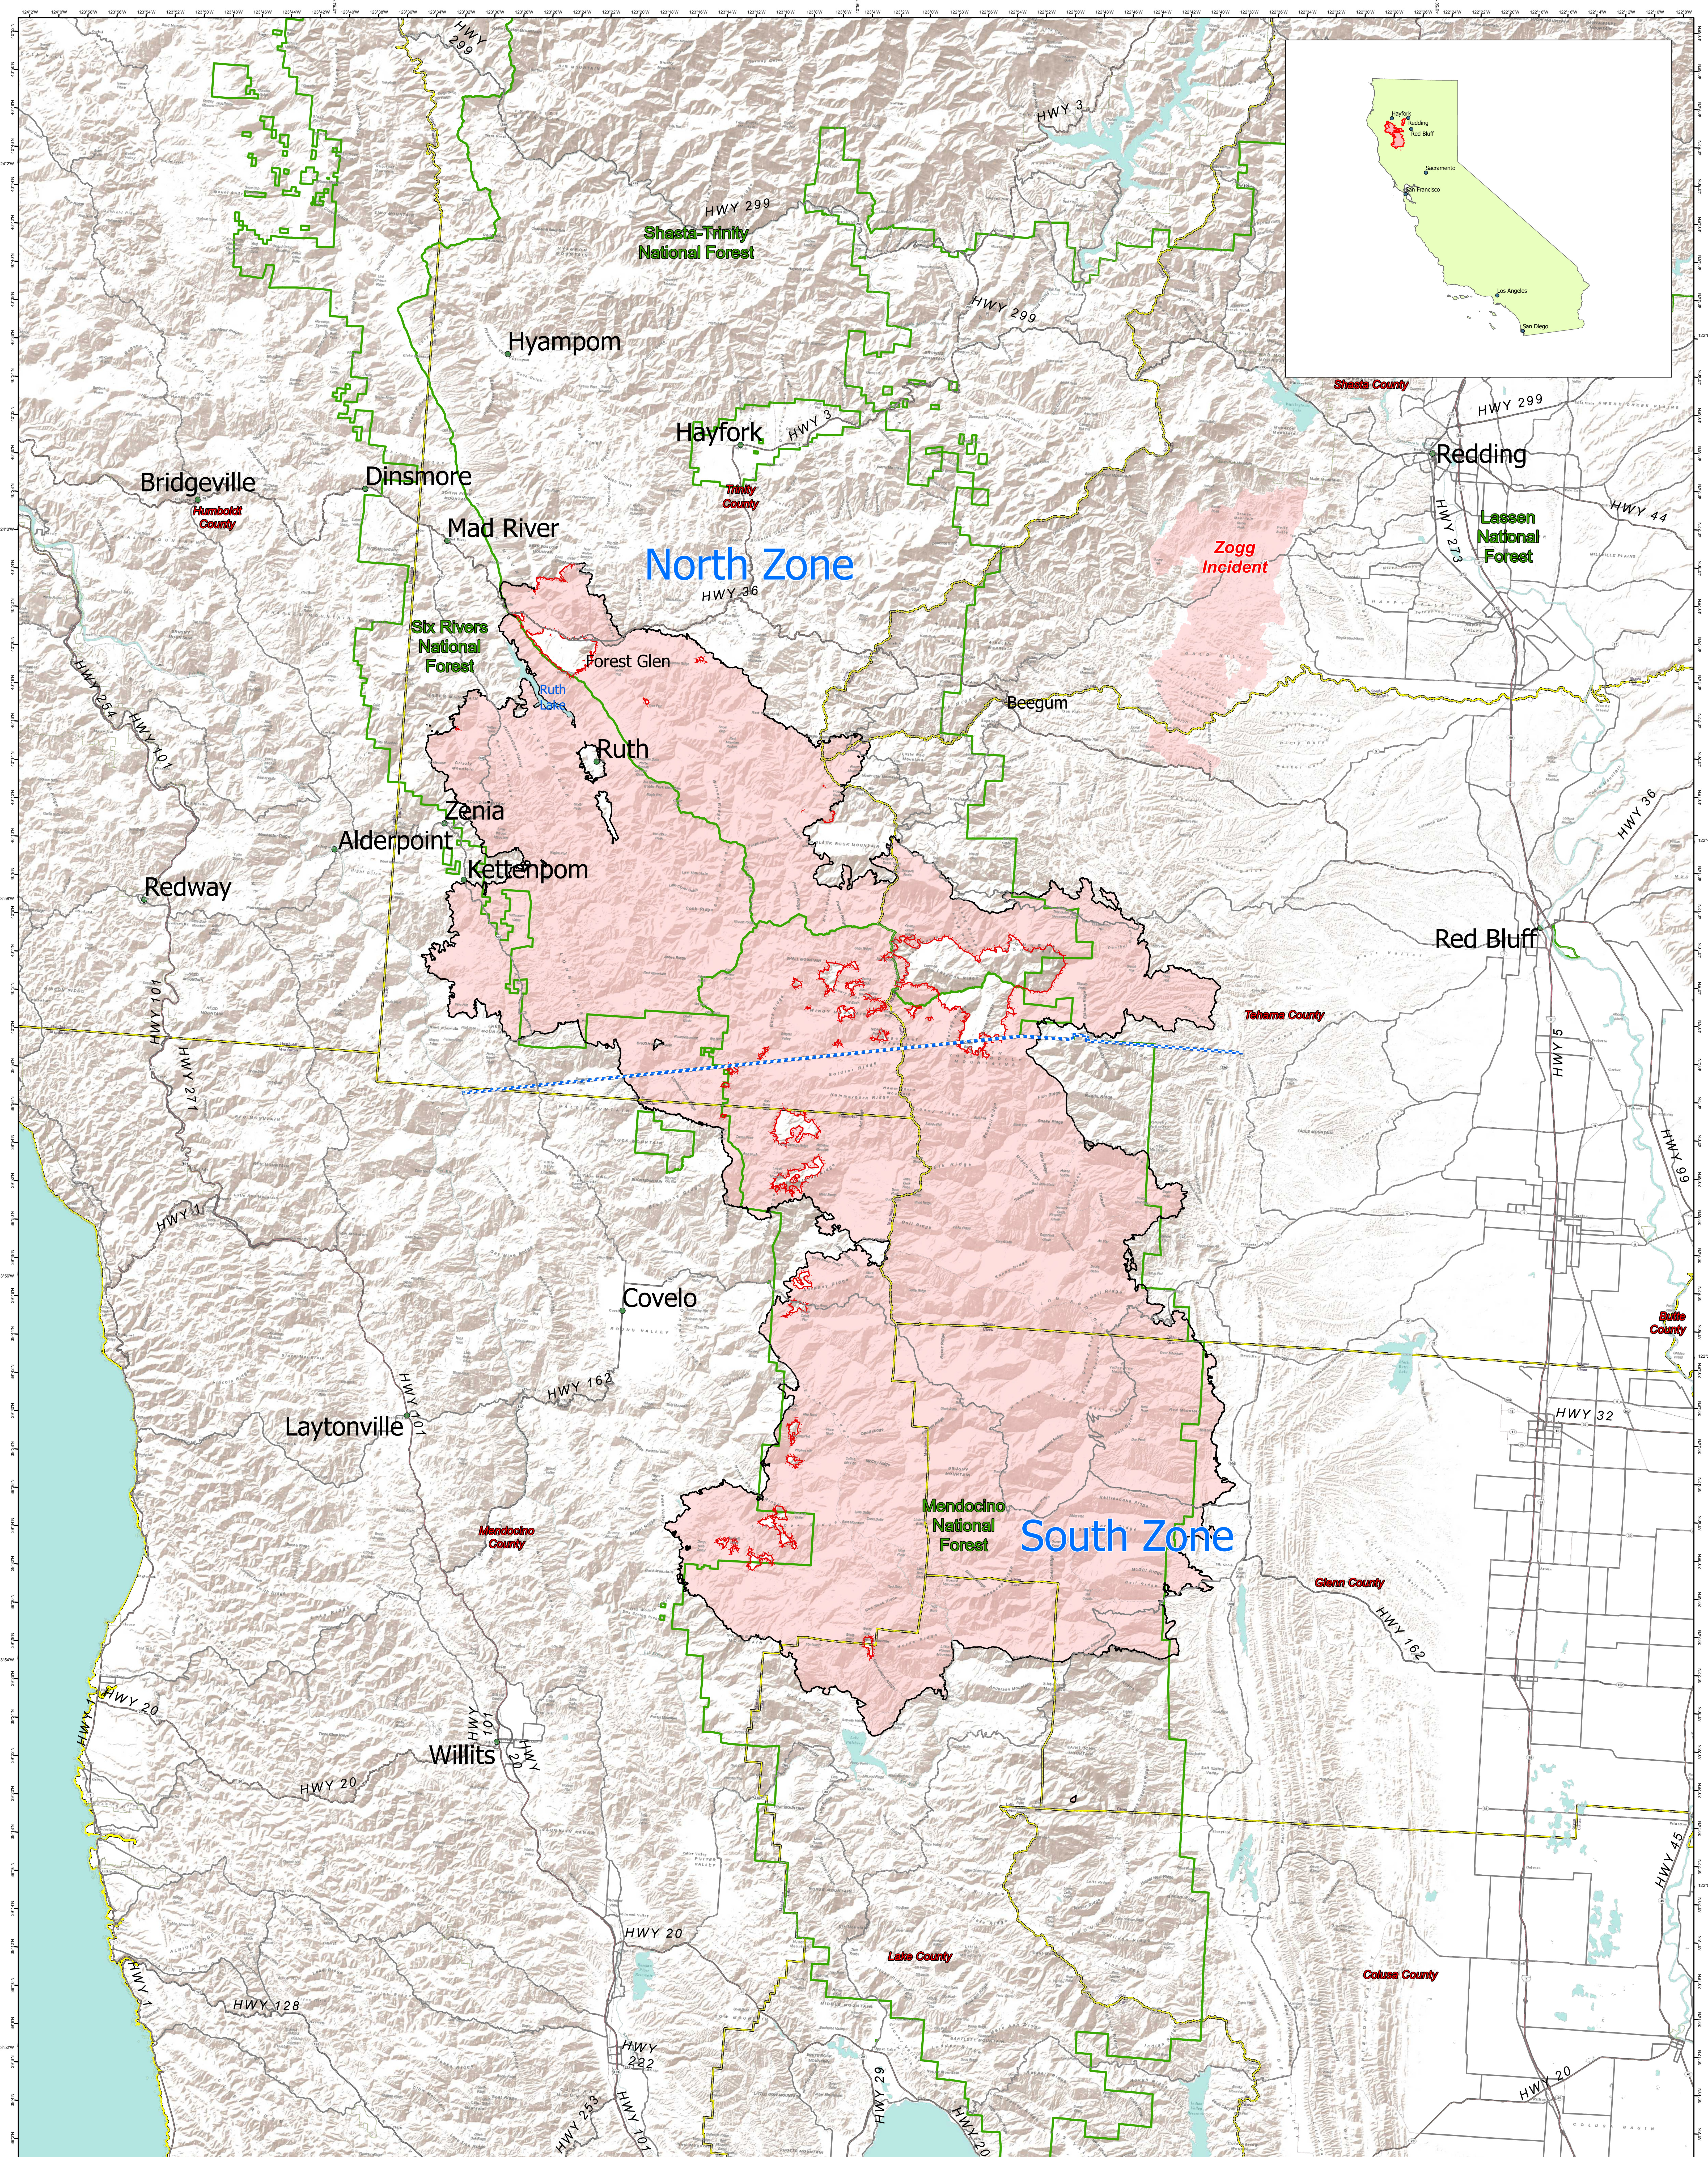

CA-MNF-000753  
AUGUST COMPLEX

- State Highways
- August Complex ZoneBreak
- Uncontrolled Fire Edge
- Contained Line
- Communities
- Administrative Forest
- County

Map is current as of 11/9/2020 and will be updated only if conditions change.