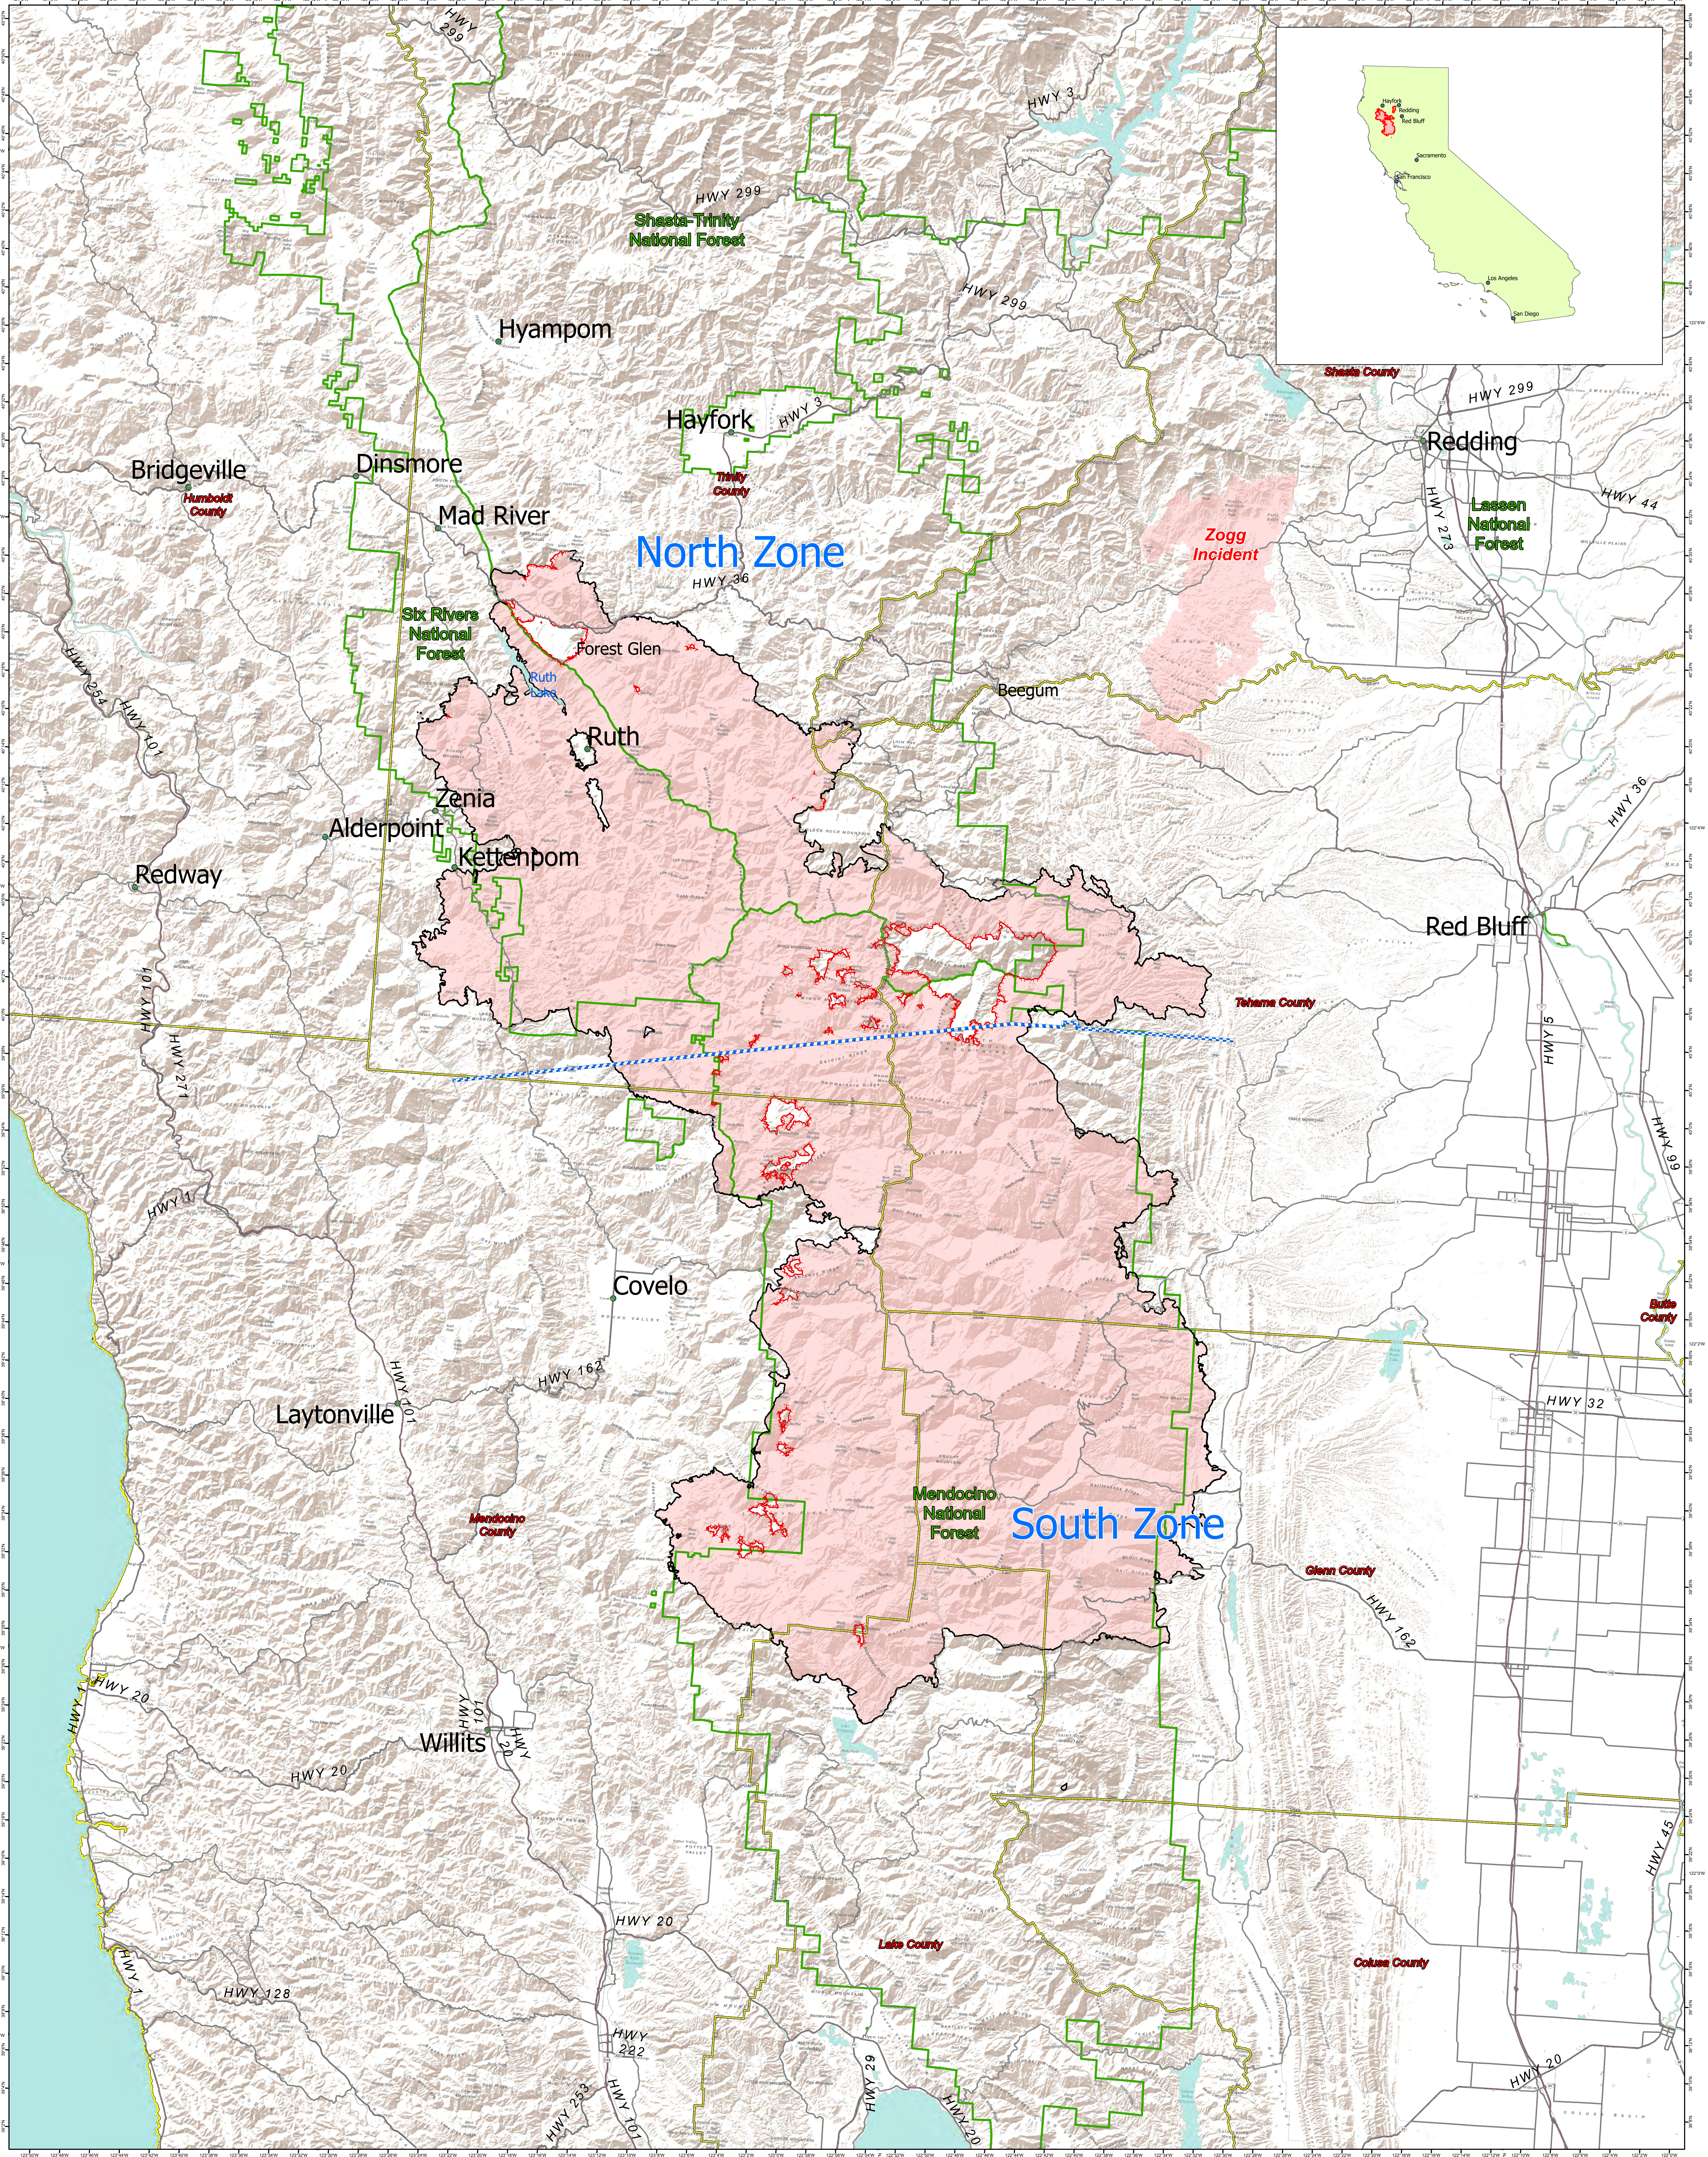

CA-MNF-000753
AUGUST COMPLEX

- State Highways
- August Complex ZoneBreak
- Uncontrolled Fire Edge
- Contained Line
- Communities
- Administrative Forest
- County

Map is current as of 11/9/2020 and will be updated only if conditions change.