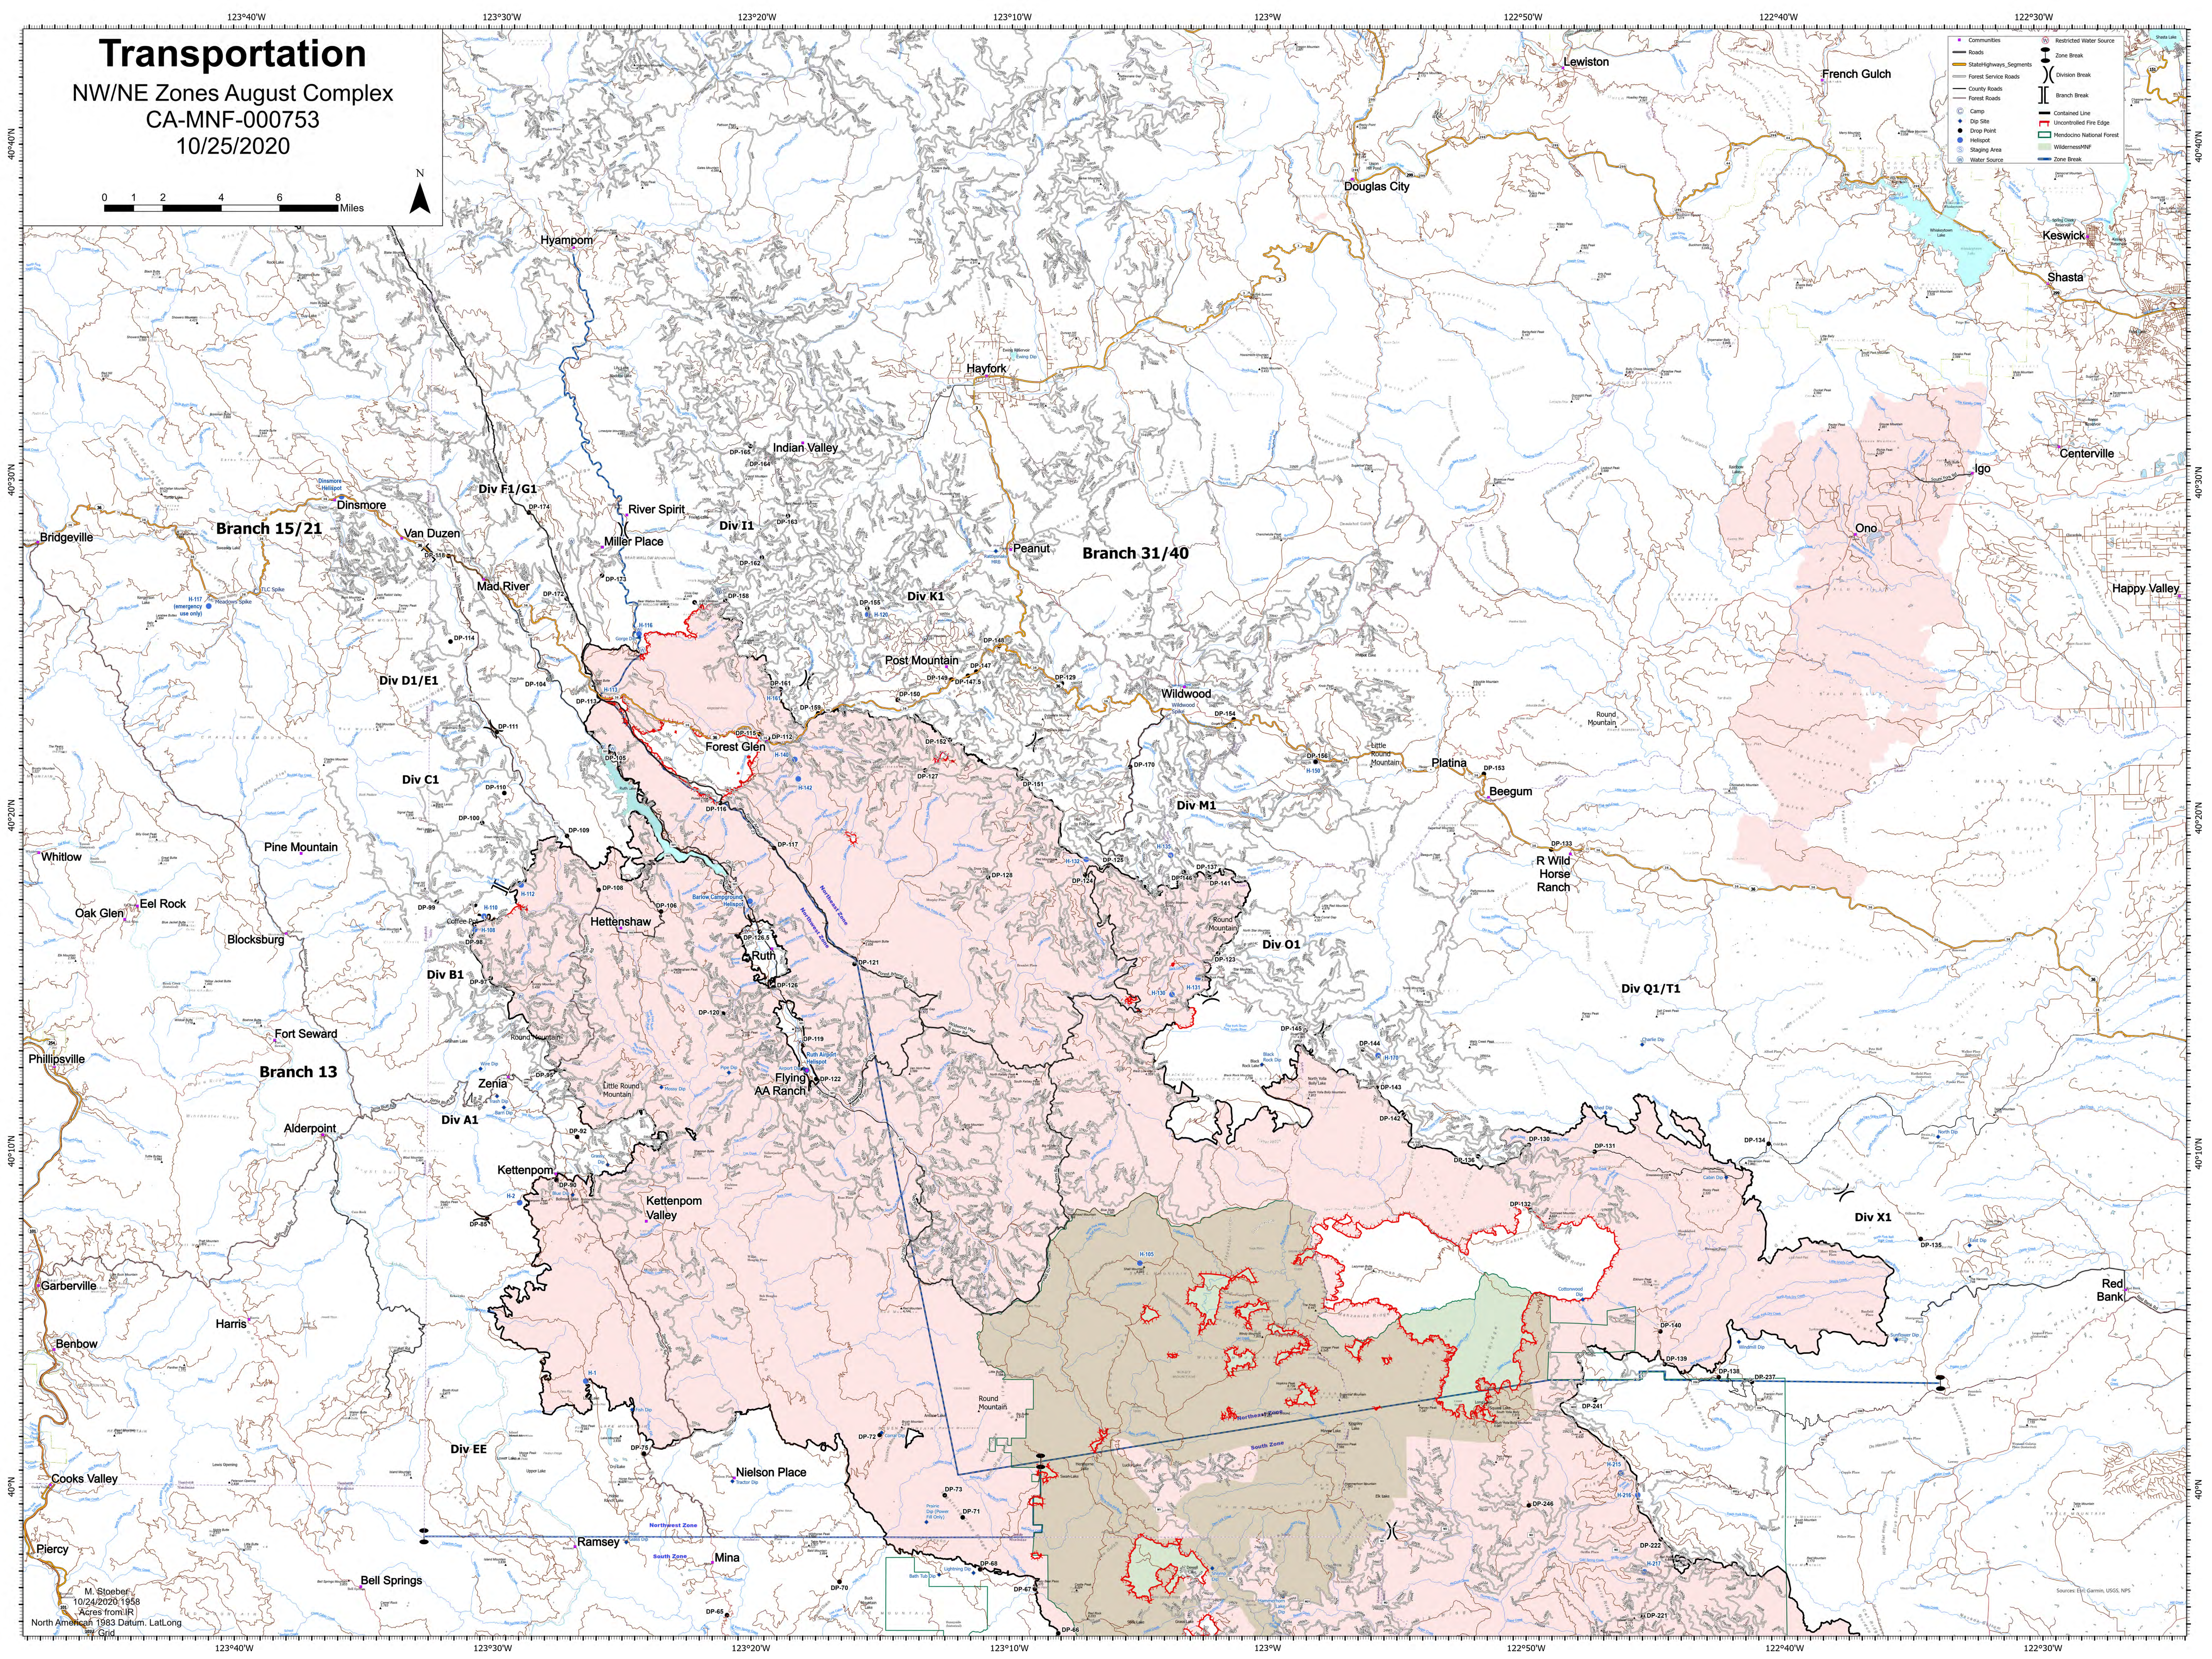

Transportation

NW/NE Zones August Complex
CA-MNF-000753
10/25/2020

Communities	Restricted Water Source
Roads	Zone Break
State Highways - Segments	Division Break
Forest Service Roads	Branch Break
County Roads	Controlled Line
Forest Roads	Uncontrolled Fire Edge
Camp	Mendocino National Forest
Dip Site	Wilderness/MNF
Drop Point	Zone Break
Helipoint	
Staging Area	
Water Source	

M. Stoerber
10/24/2020 1958
Acres from IR
North American 1983 Datum. Lat/Long

Sources: Esri, Garmin, USGS, NPS