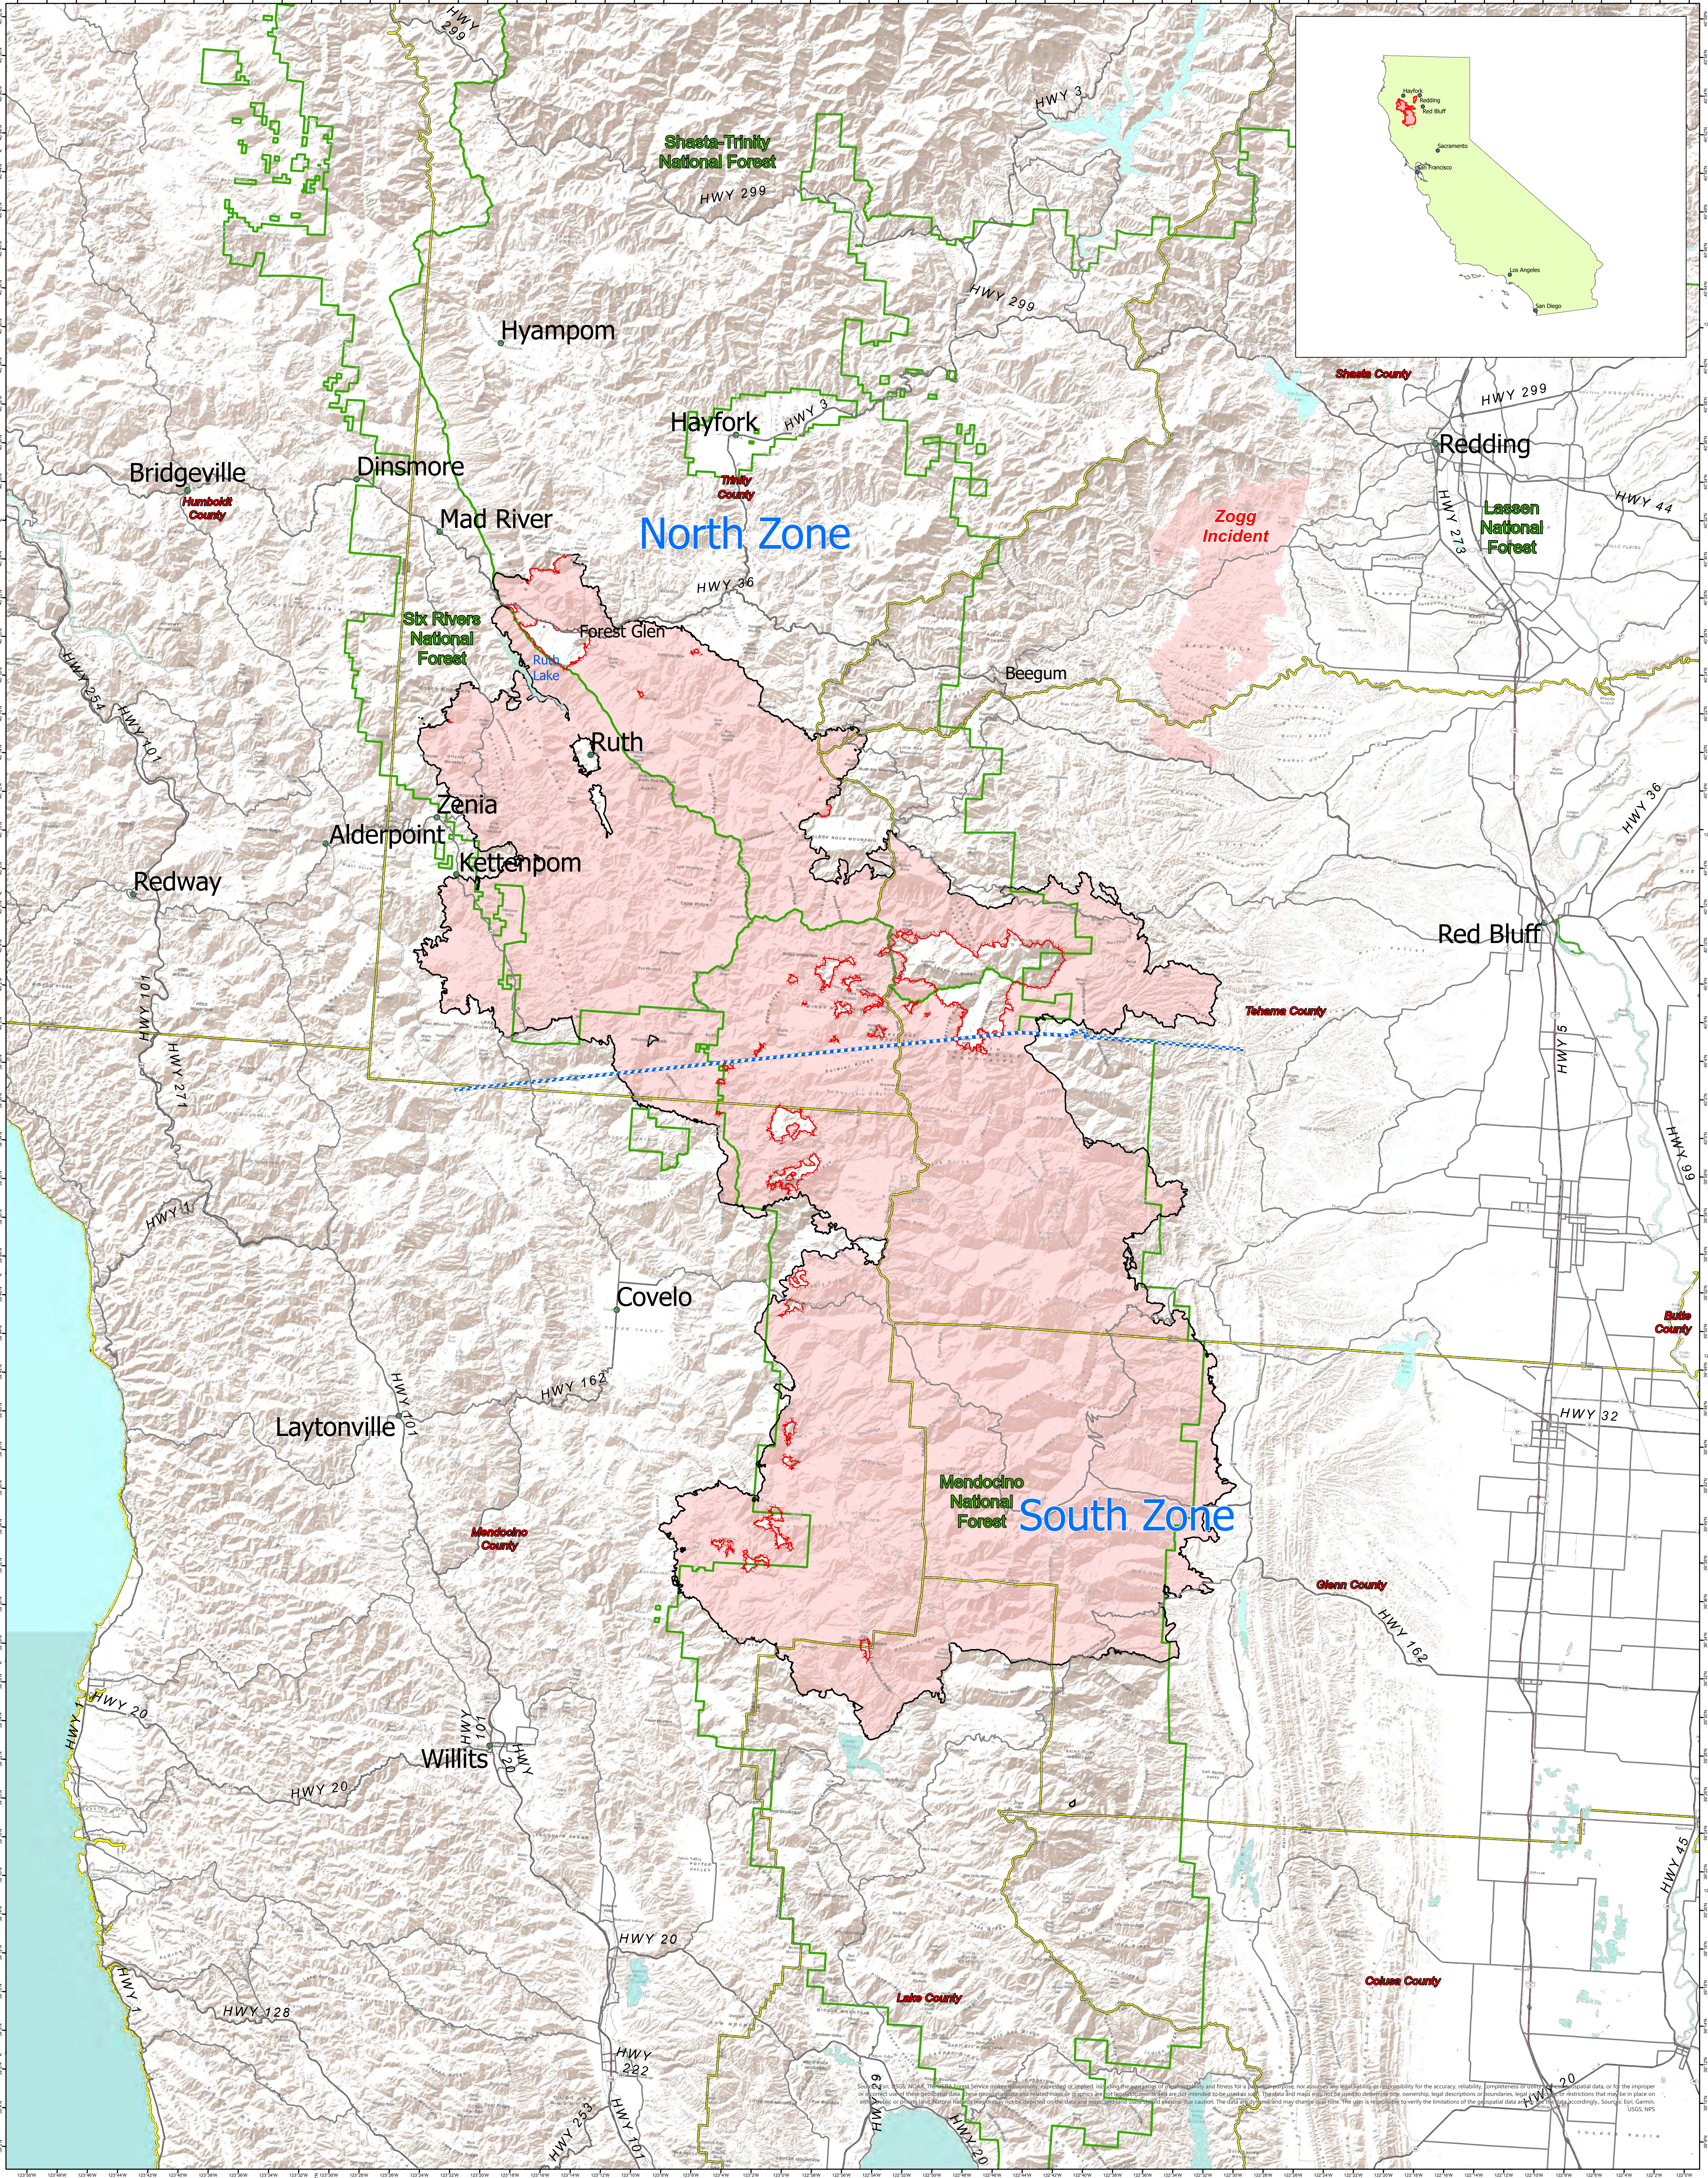

CA-MNF-000753

AUGUST COMPLEX

- State Highways
- Zone Break
- Uncontrolled Fire Edge
- Contained Line
- Communities
- Administrative Forest
- County

Map is current as of 11/9/2020 and will be updated only if conditions change.

Datum: NAD 1983, UTM, Zone 10