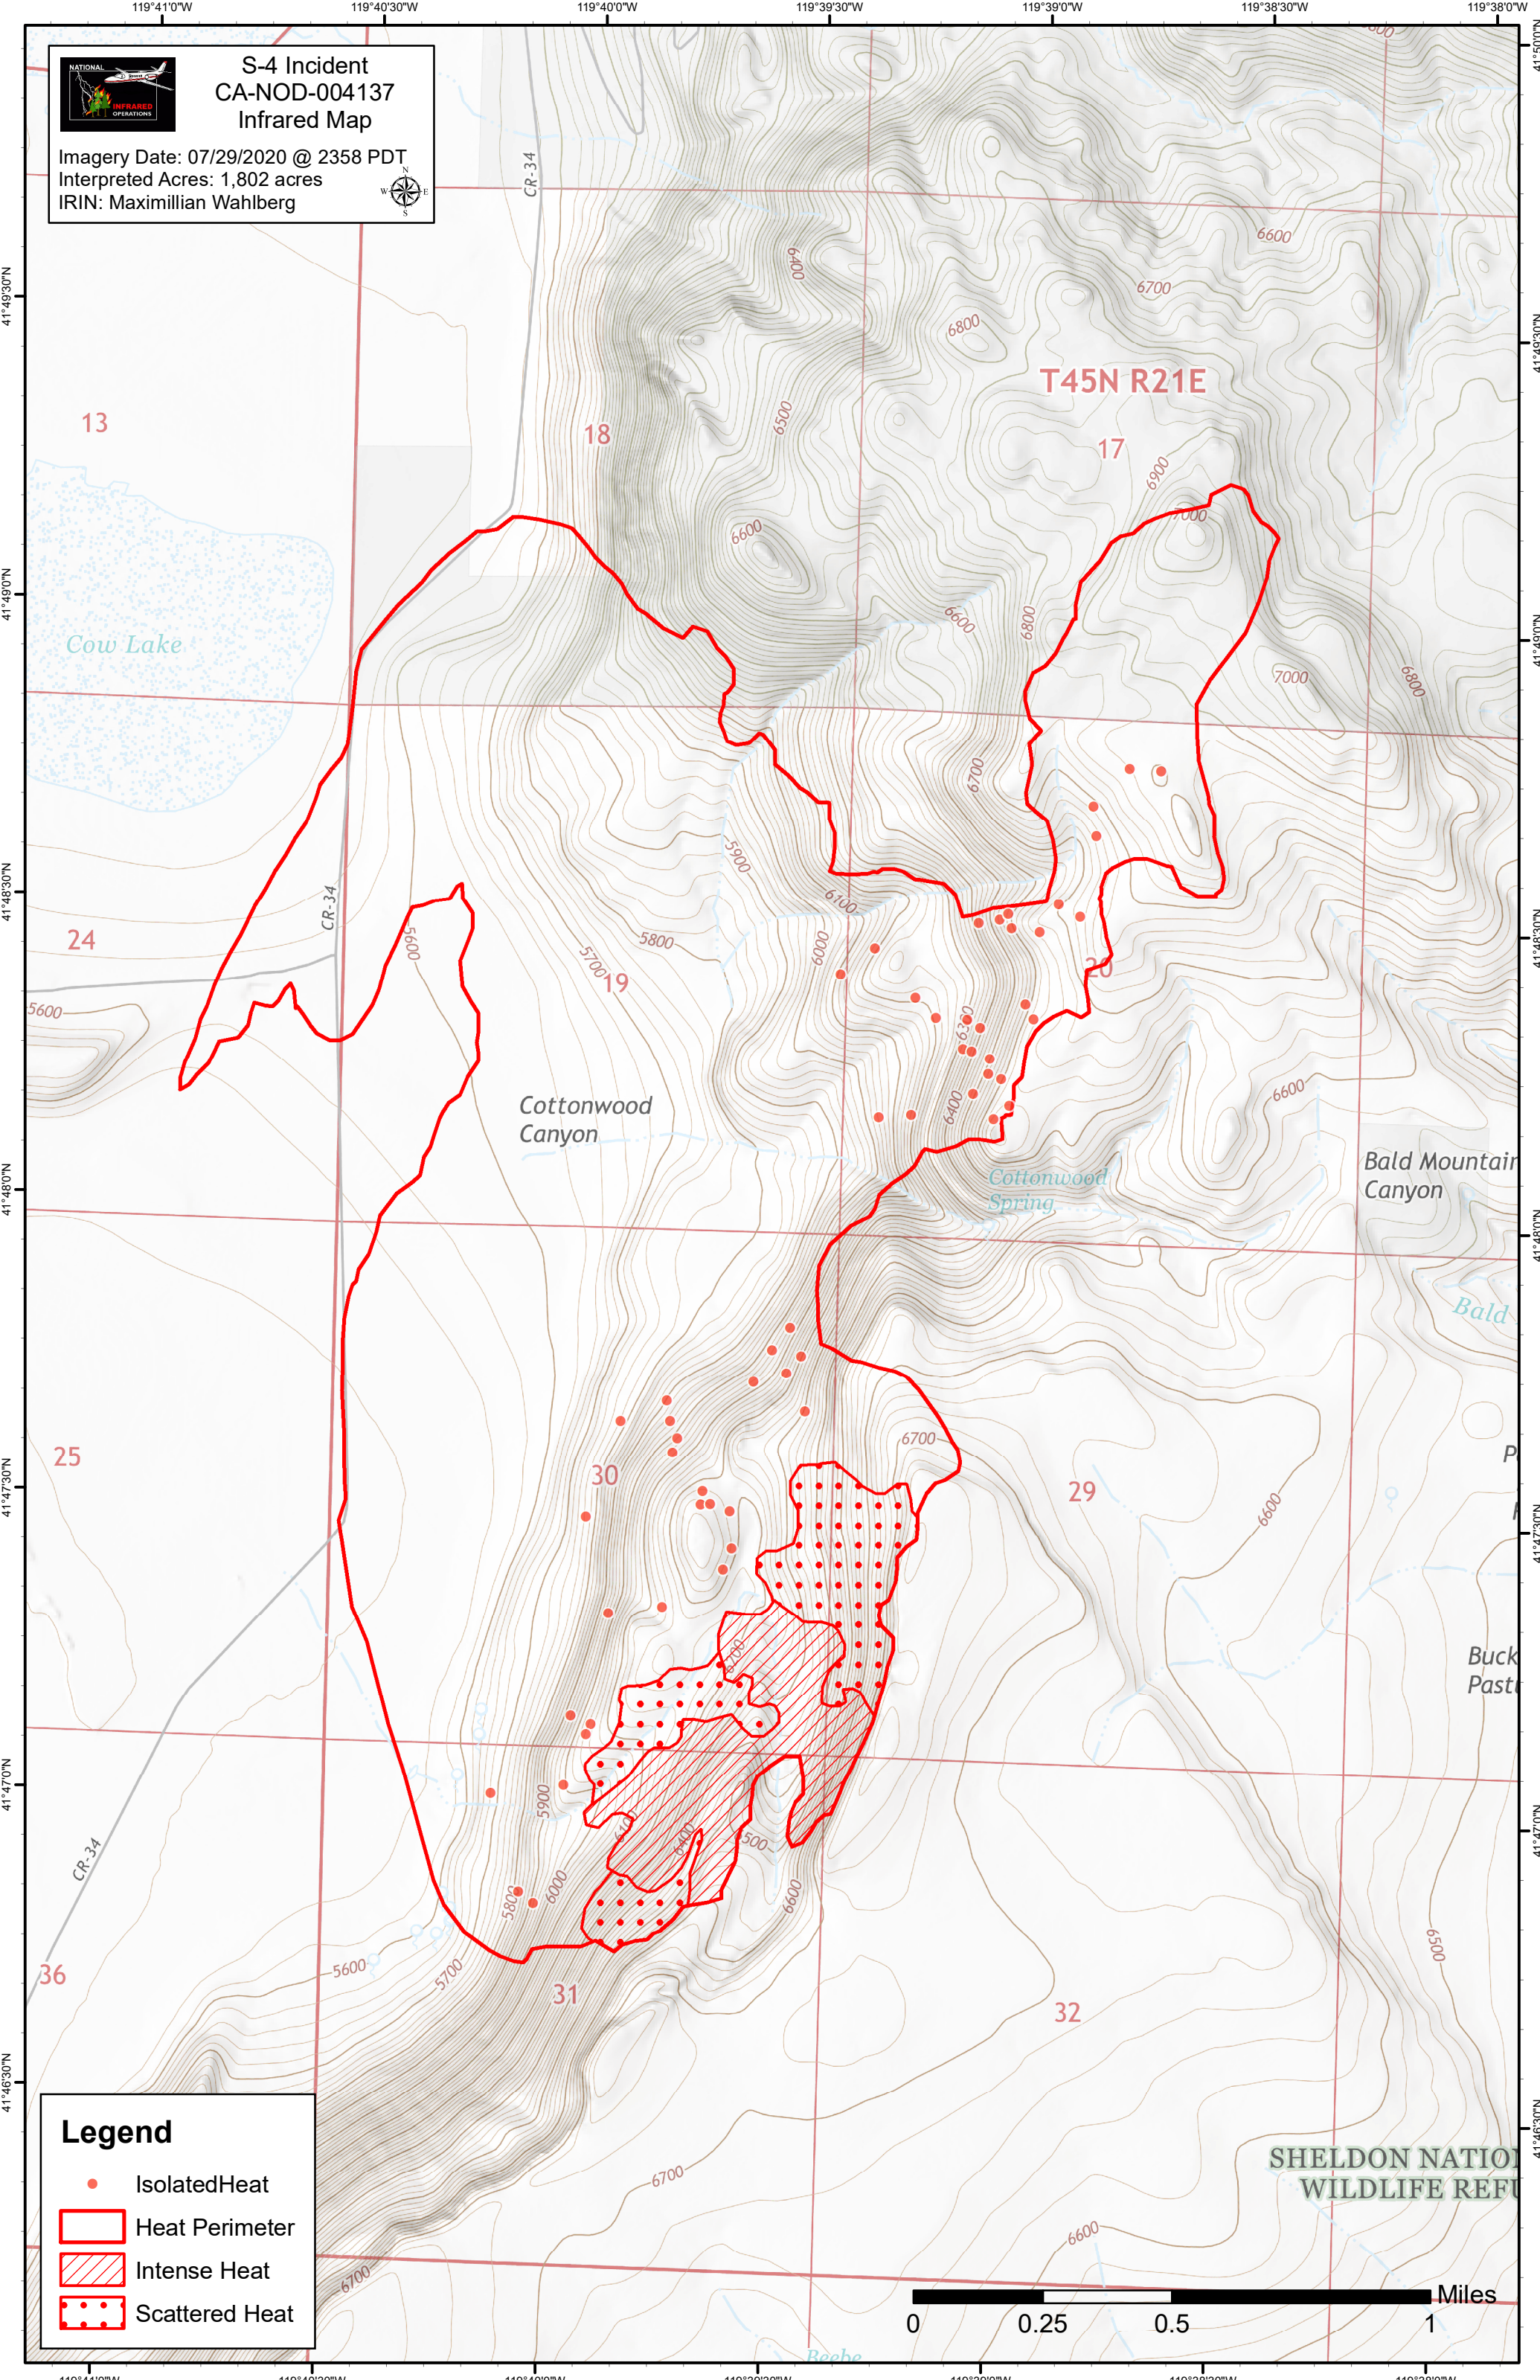

**S-4 Incident
CA-NOD-004137
Infrared Map**

Imagery Date: 07/29/2020 @ 2358 PDT
Interpreted Acres: 1,802 acres
IRIN: Maximillian Wahlberg

Legend

- Isolated Heat
- Heat Perimeter
- Intense Heat
- Scattered Heat

**SHELDON NATIONAL
WILDLIFE REFUGE**