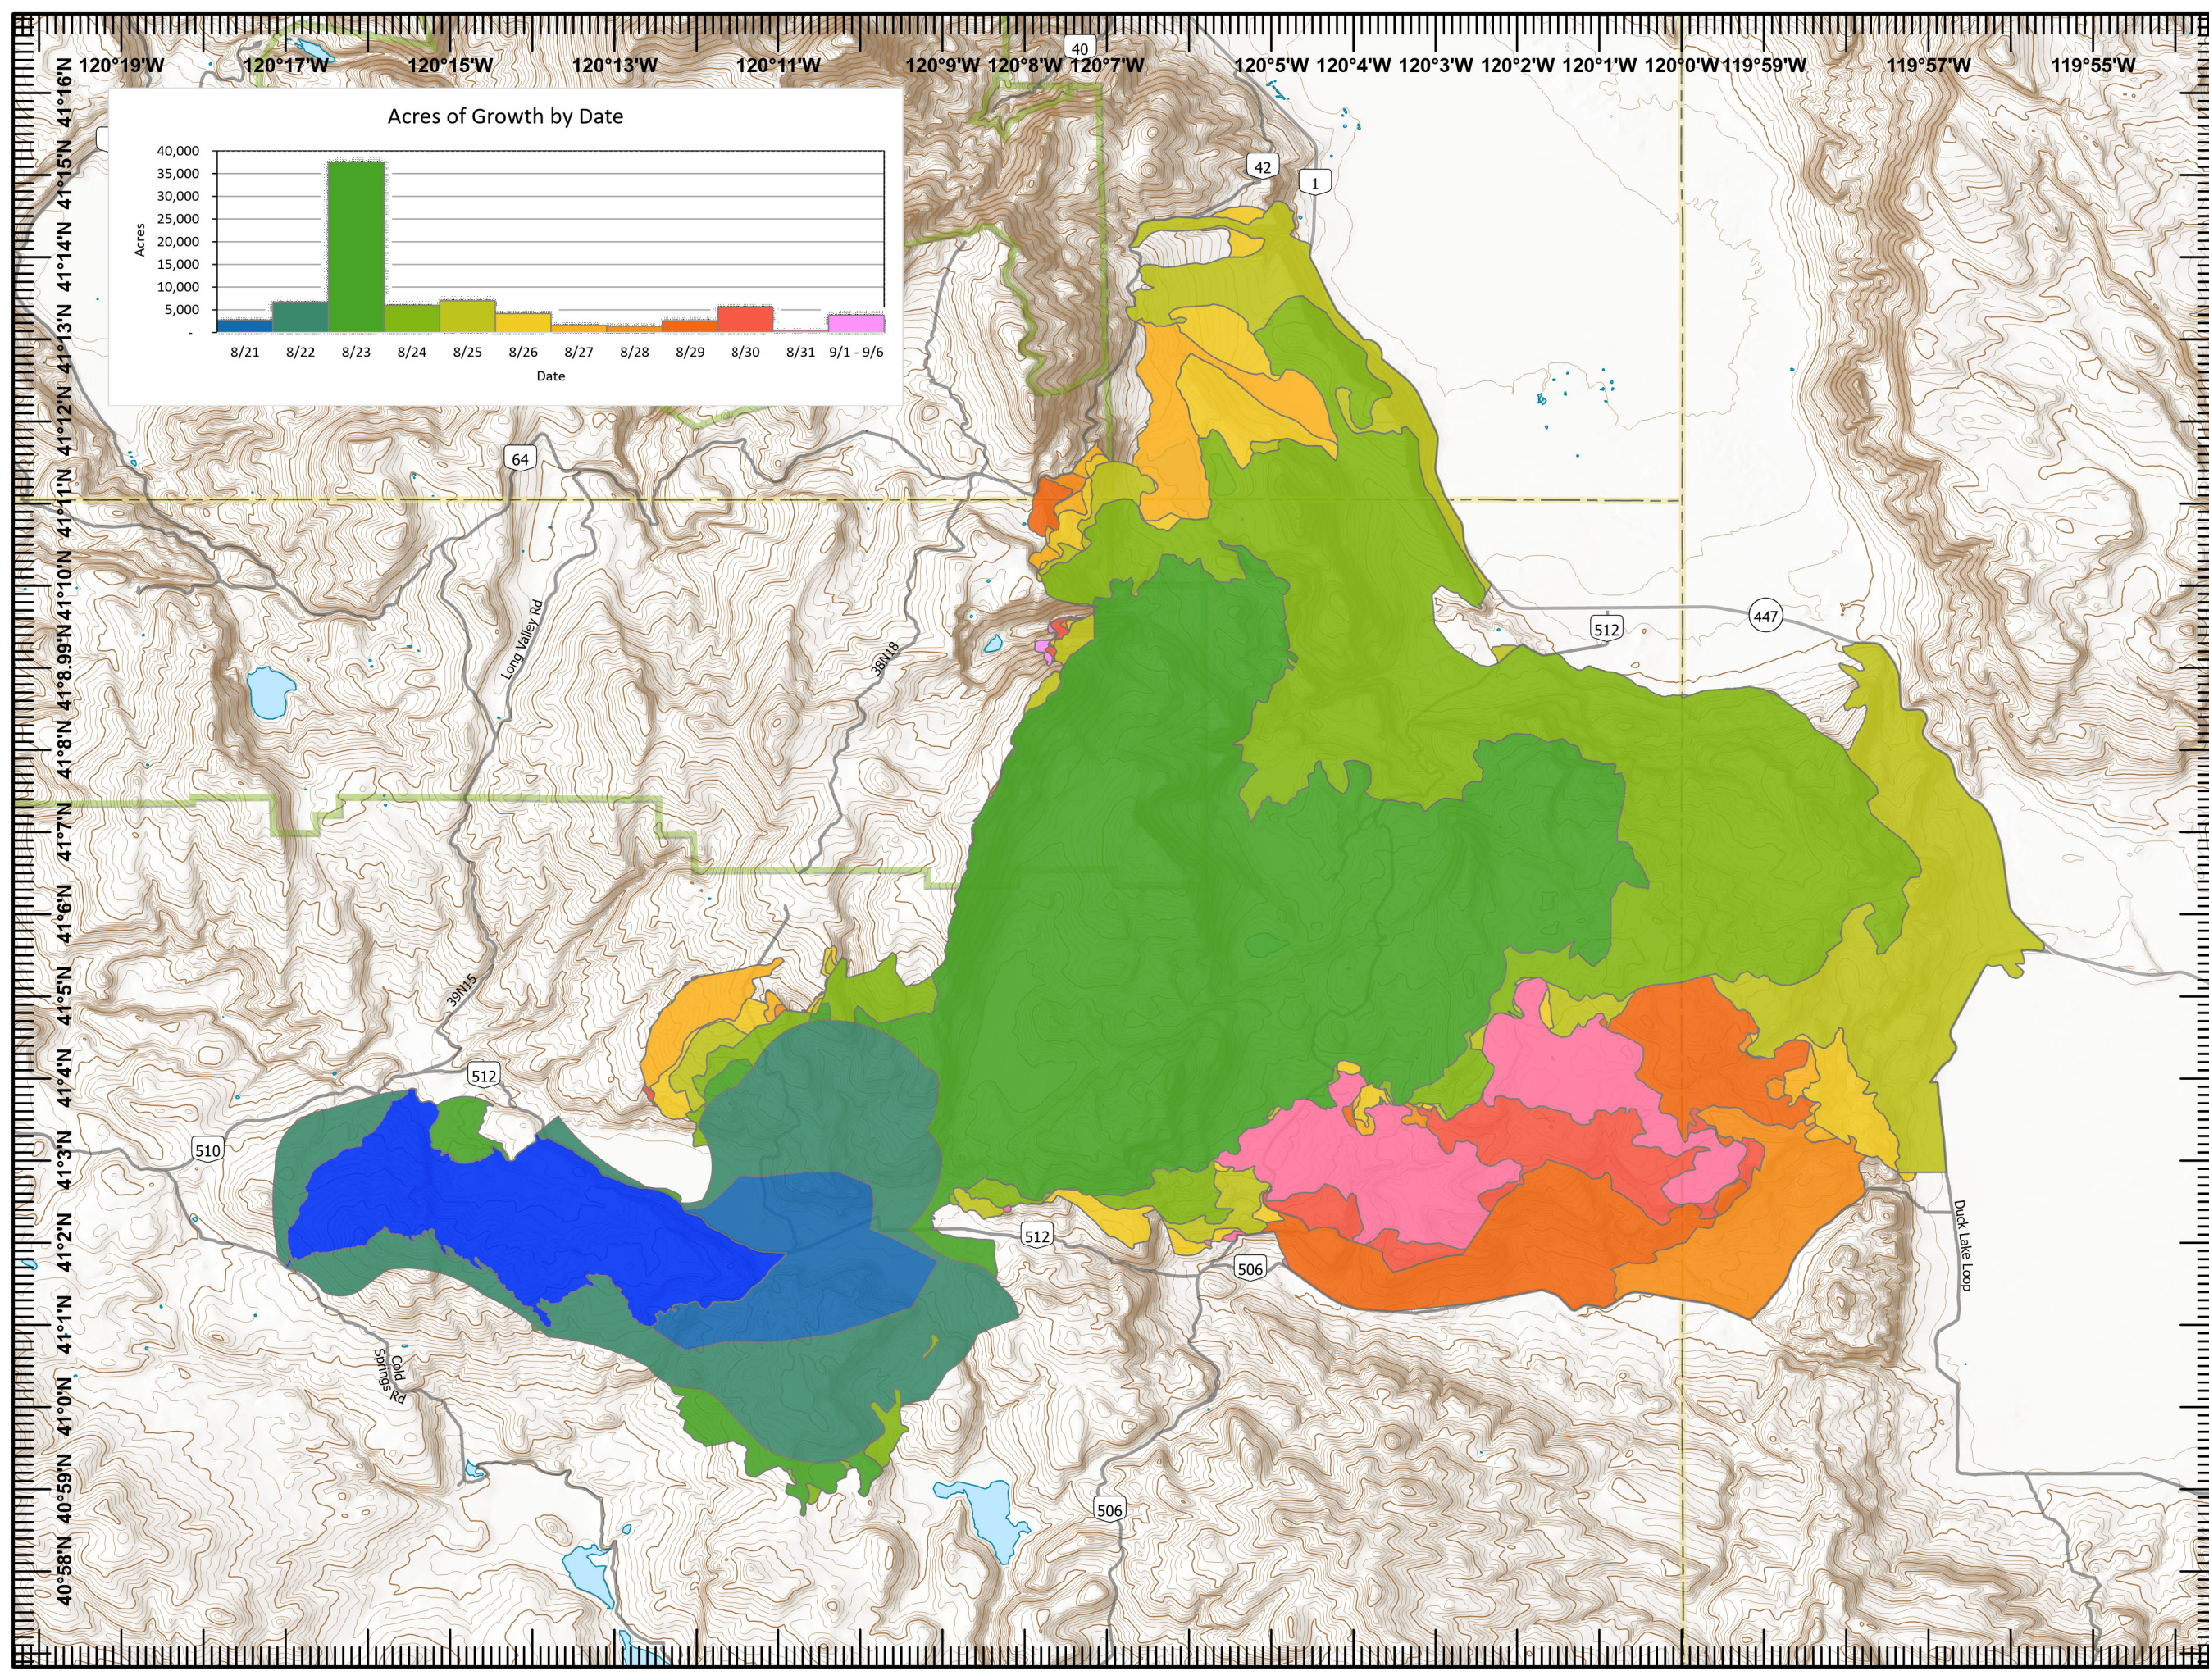

Final Progression W-5 COLD SPRINGS

CA-NOD-004727

Fire Progression

- 08/20/2020 - 4,950 ac
- 08/21/2020 - 7690 ac
- 08/22/2020 - 14440 ac
- 08/23/2020 - 52000 ac
- 08/24/2020 - 58000 ac
- 08/25/2020 - 65000 ac
- 08/26/2020 - 69,200 ac
- 08/27/2020 - 70,795 ac
- 08/28/2020 - 72,196 ac
- 08/29/2020 - 74819 ac
- 08/30/2020 - 80,483 ac
- 08/31/2020 - 80,974 ac
- 9/1 to 9/6/2020 - 84817 ac

Acres of Growth by Date

1:140,000

Last Updated
9/6/2020
16:53