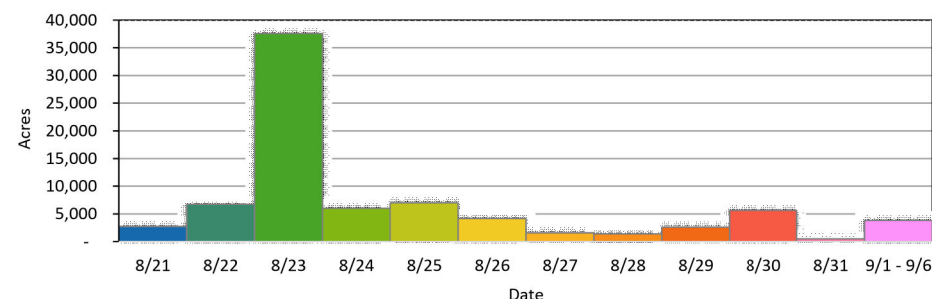

Final Progression W-5 COLD SPRINGS

CA-NOD-004727

Fire Progression

- 08/20/2020 - 4,950 ac
- 08/21/2020 - 7690 ac
- 08/22/2020 - 14440 ac
- 08/23/2020 - 52000 ac
- 08/24/2020 - 58000 ac
- 08/25/2020 - 65000 ac
- 08/26/2020 - 69,200 ac
- 08/27/2020 - 70,795 ac
- 08/28/2020 - 72,196 ac
- 08/29/2020 - 74819 ac
- 08/30/2020 - 80,483 ac
- 08/31/2020 - 80,974 ac
- 9/1 to 9/6/2020 - 84817 ac

Acres of Growth by Date

1:140,000

Last Updated
9/6/2020
16:53