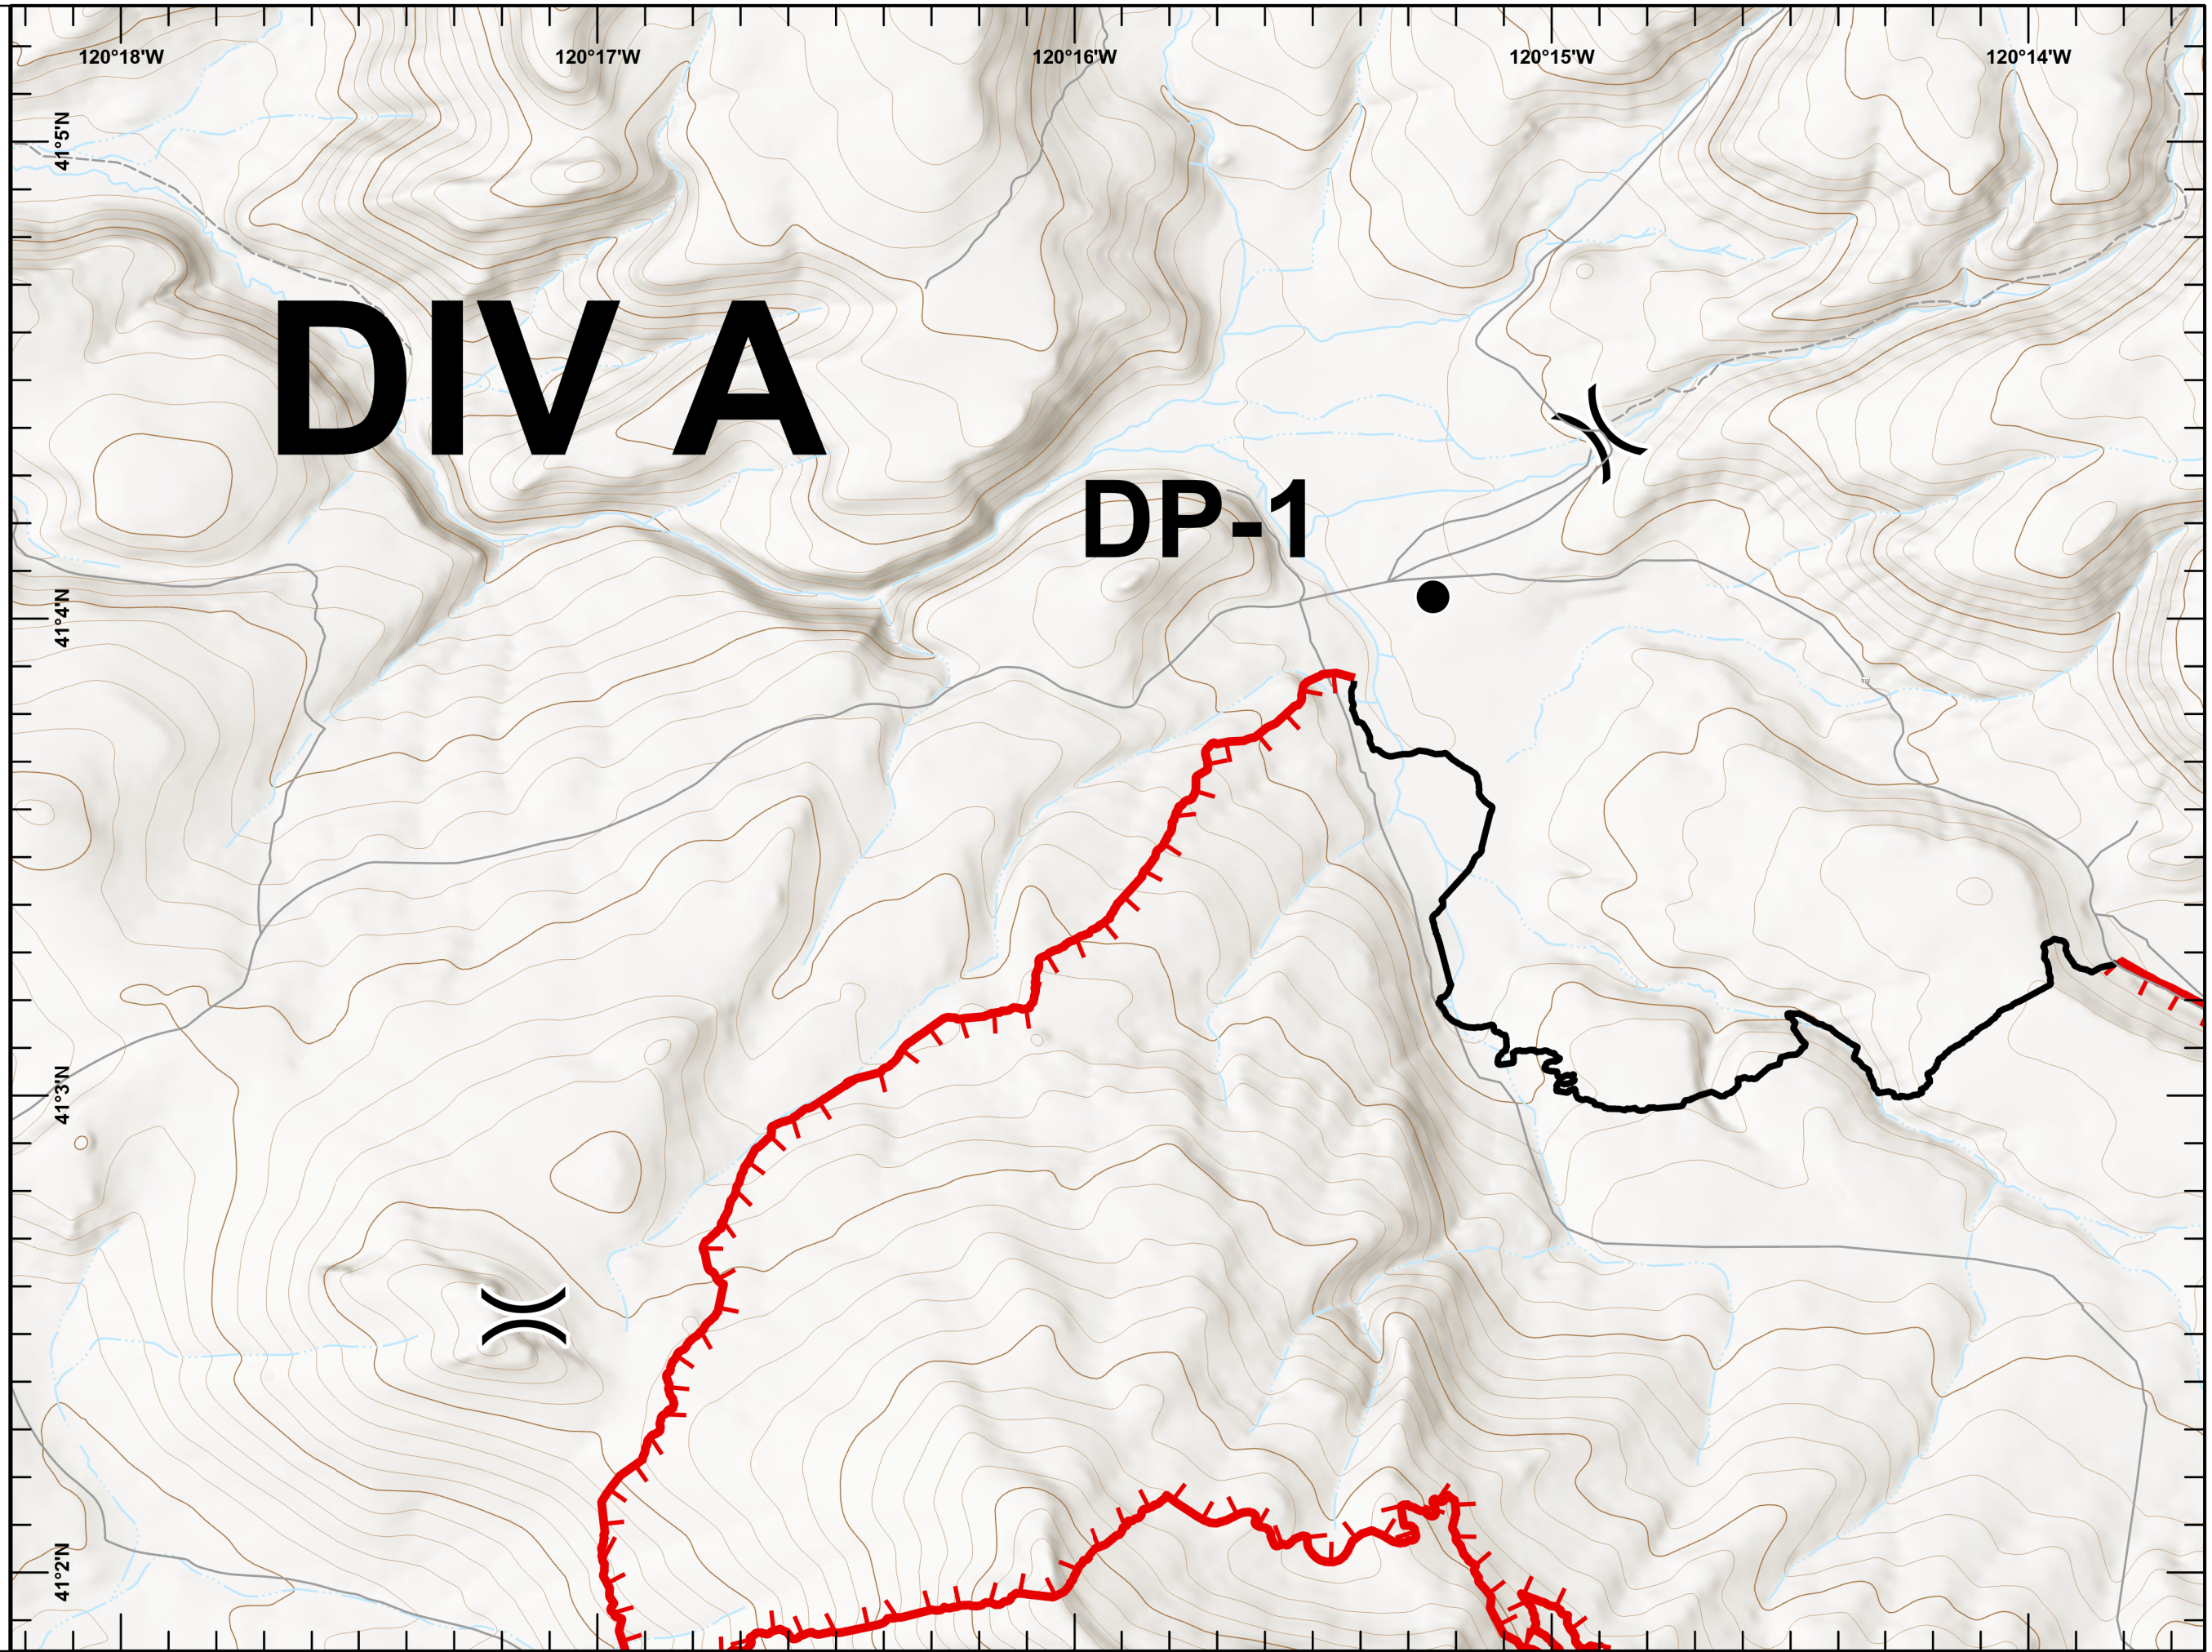

- Drop Point
-) Division Break
- ▬ Uncontrolled Fire Edge
- ▬ Contained Line

DIVA

DP-1

1:24,000

Last Updated
8/24/2020
23:10