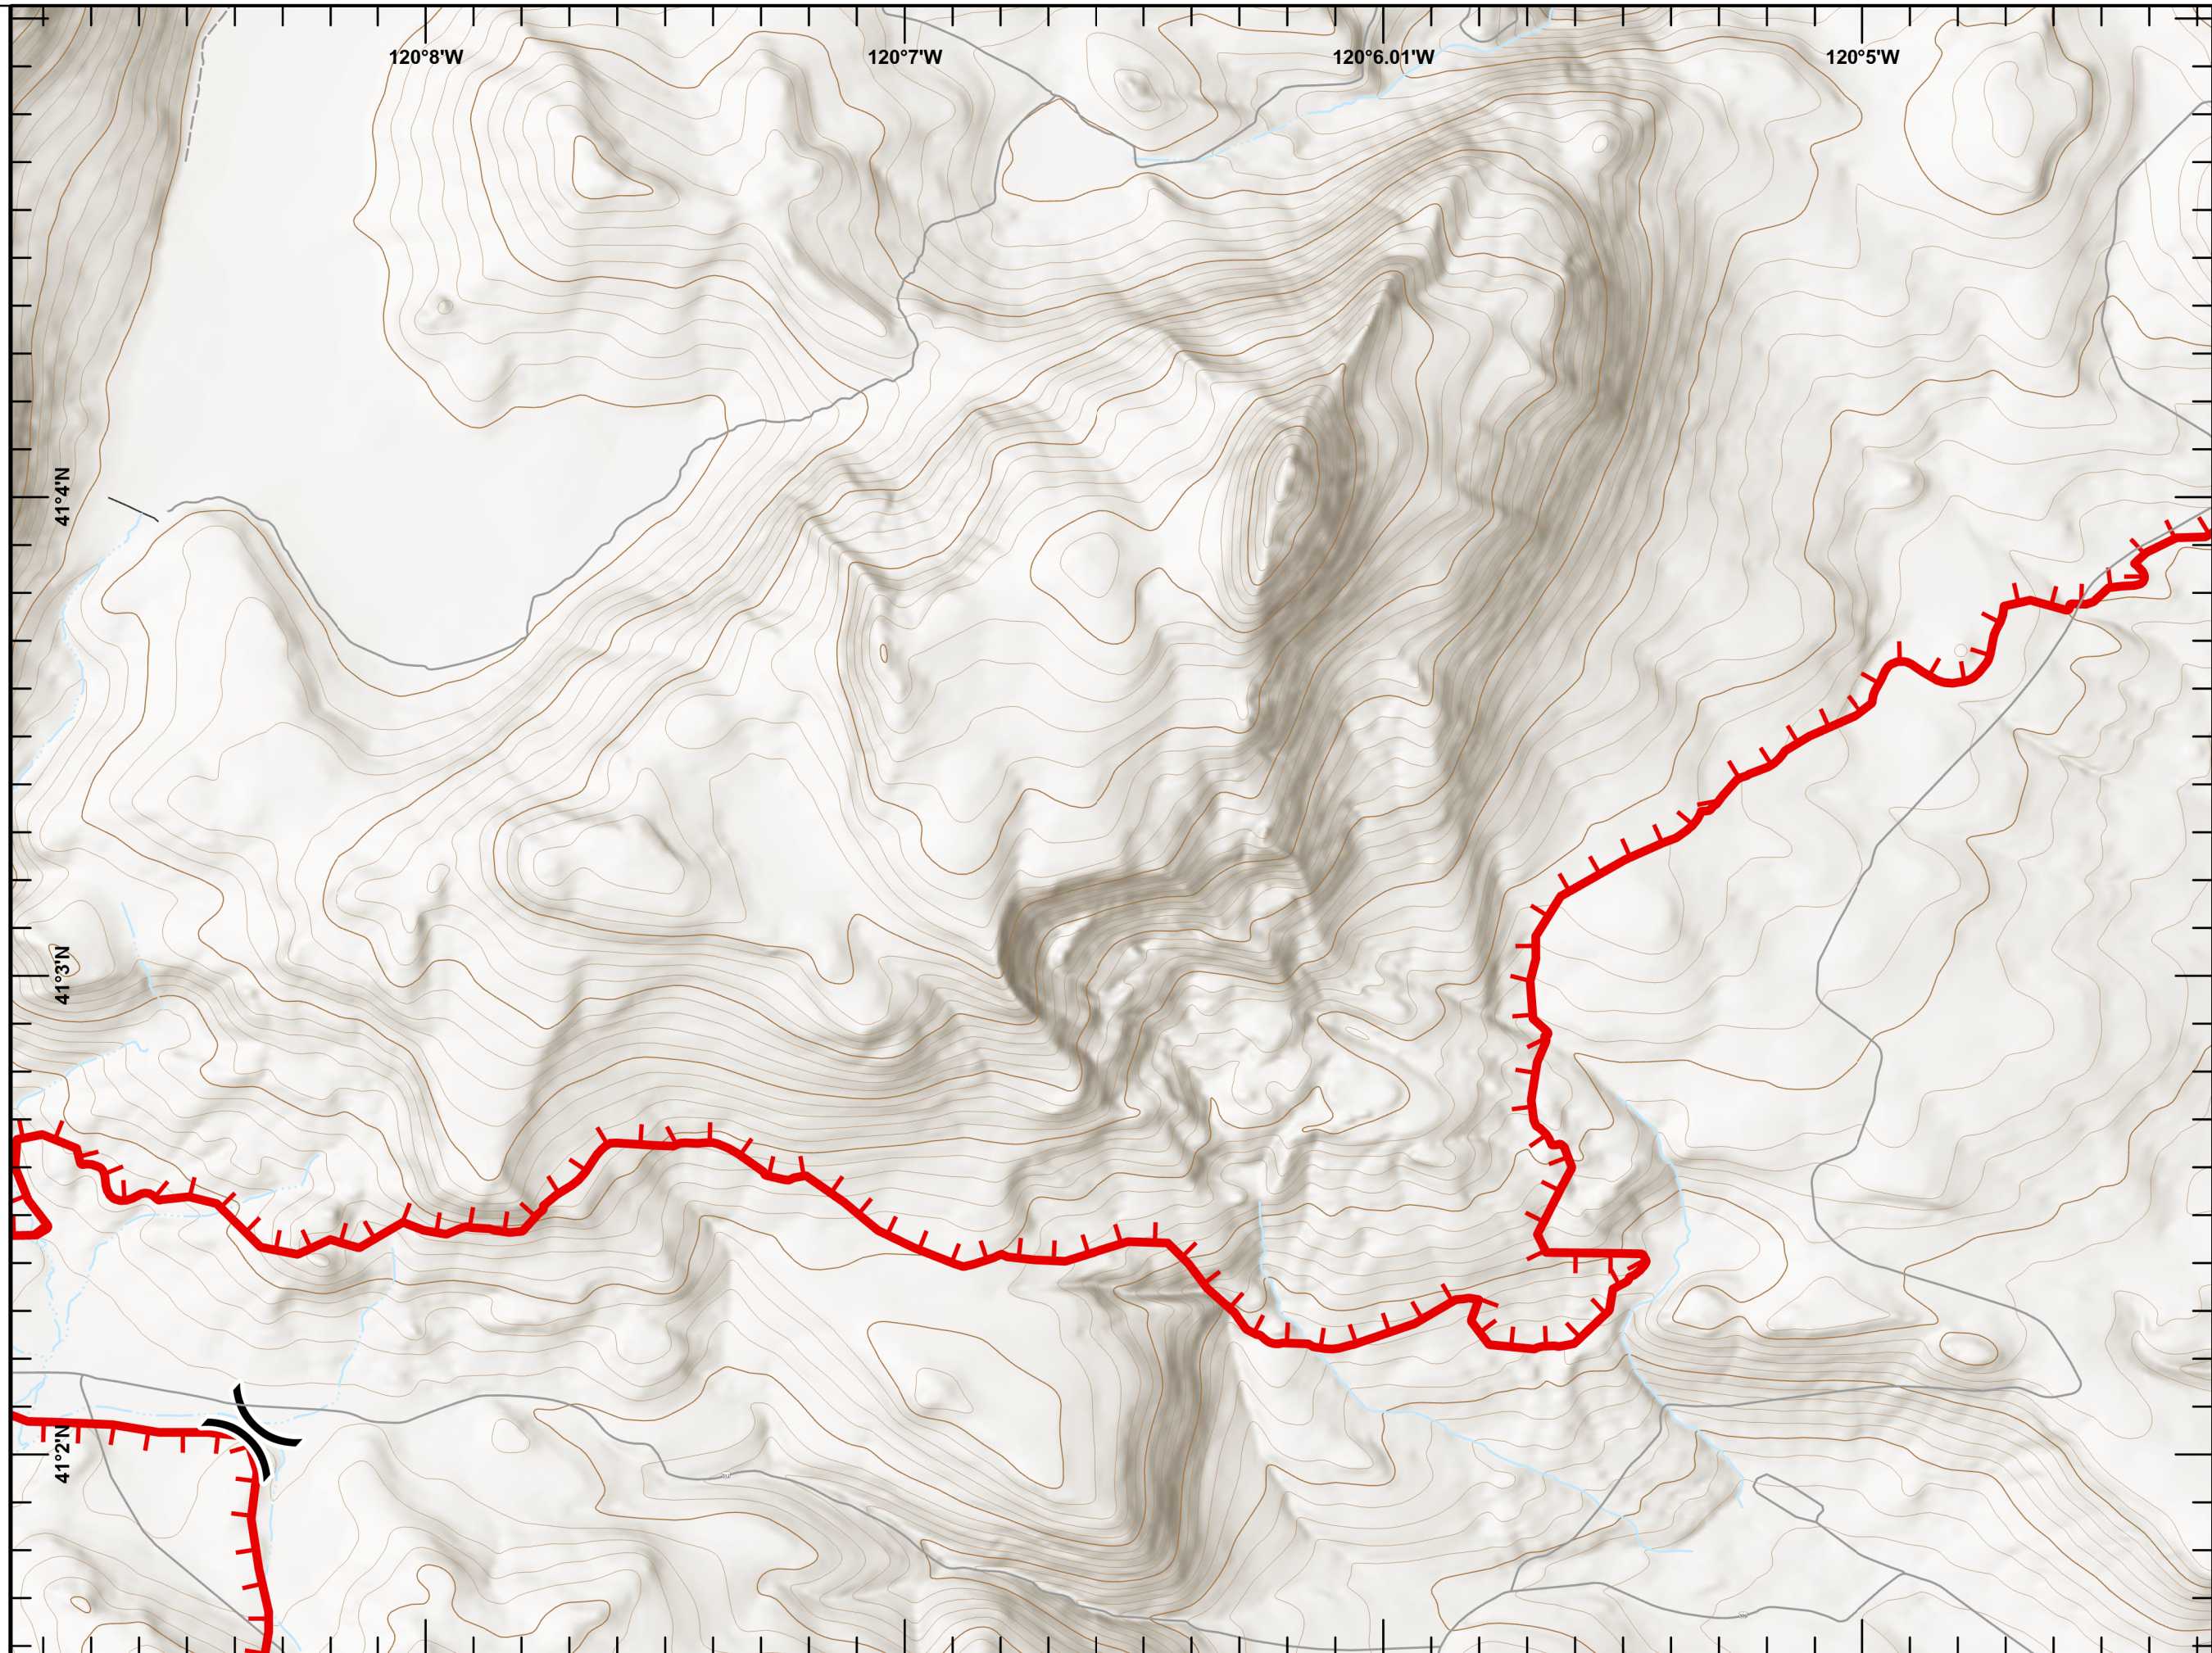

**IAP**  
**W-5 COLD SPRINGS**  
CA-NOD-004727  
08/25/2020

Page 8

 Uncontrolled Fire Edge

1:24,000

Last Updated  
8/24/2020  
23:10

**IAP**  
**W-5 COLD SPRINGS**  
CA-NOD-004727  
08/25/2020

Page 9

-  Division Break
-  Uncontrolled Fire Edge

1:24,000

Last Updated  
8/24/2020  
23:10

**IAP**  
**W-5 COLD SPRINGS**  
CA-NOD-004727  
08/25/2020

Page 10

- ( ) Division Break
- ▬ Uncontrolled Fire Edge

0 1/4 1/2 Miles

1:24,000

Last Updated  
8/24/2020  
23:10