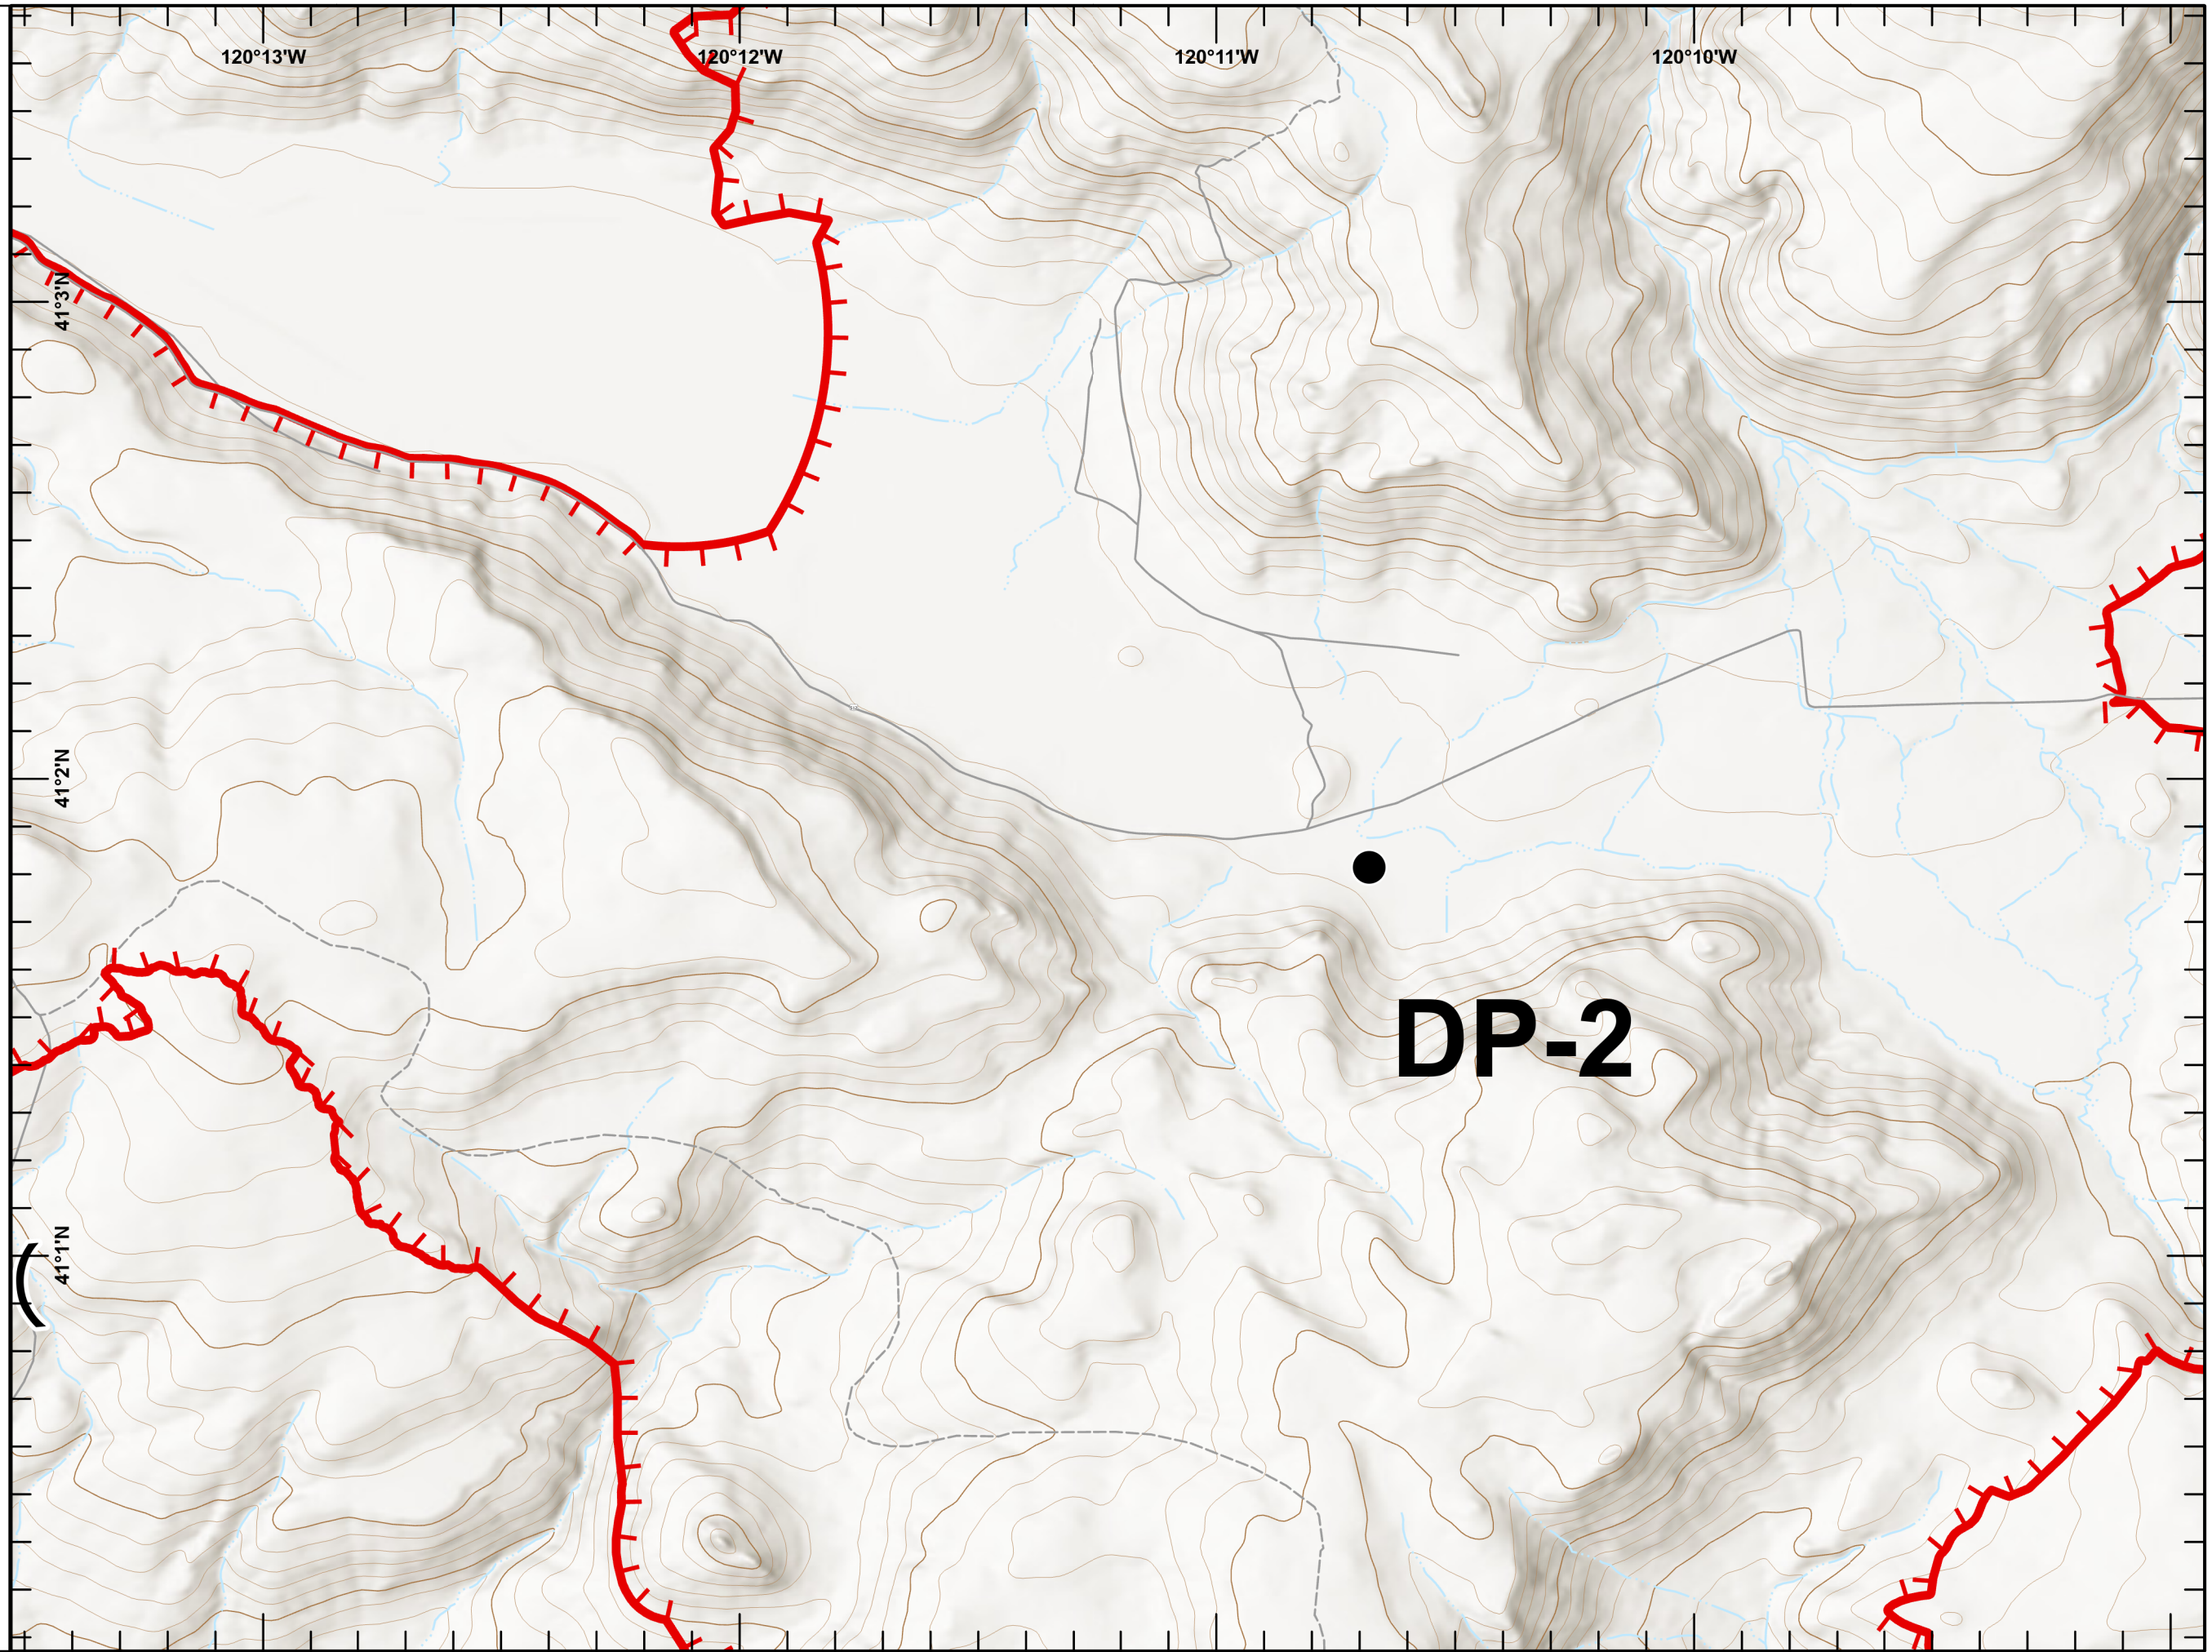

# DIV B

MODOC NATIONAL FOREST

1:24,000

Last Updated  
8/24/2020  
23:10

**IAP**  
**W-5 COLD SPRINGS**  
CA-NOD-004727  
08/25/2020

Page 4

- Drop Point
- ) Division Break
- ▬ Uncontrolled Fire Edge

0 1/4 1/2 Miles

1:24,000

Last Updated  
8/24/2020  
23:10

**IAP**  
**W-5 COLD SPRINGS**  
CA-NOD-004727  
08/25/2020

Page 5

 Uncontrolled Fire Edge

**DIV W**

1:24,000

Last Updated  
8/24/2020  
23:10