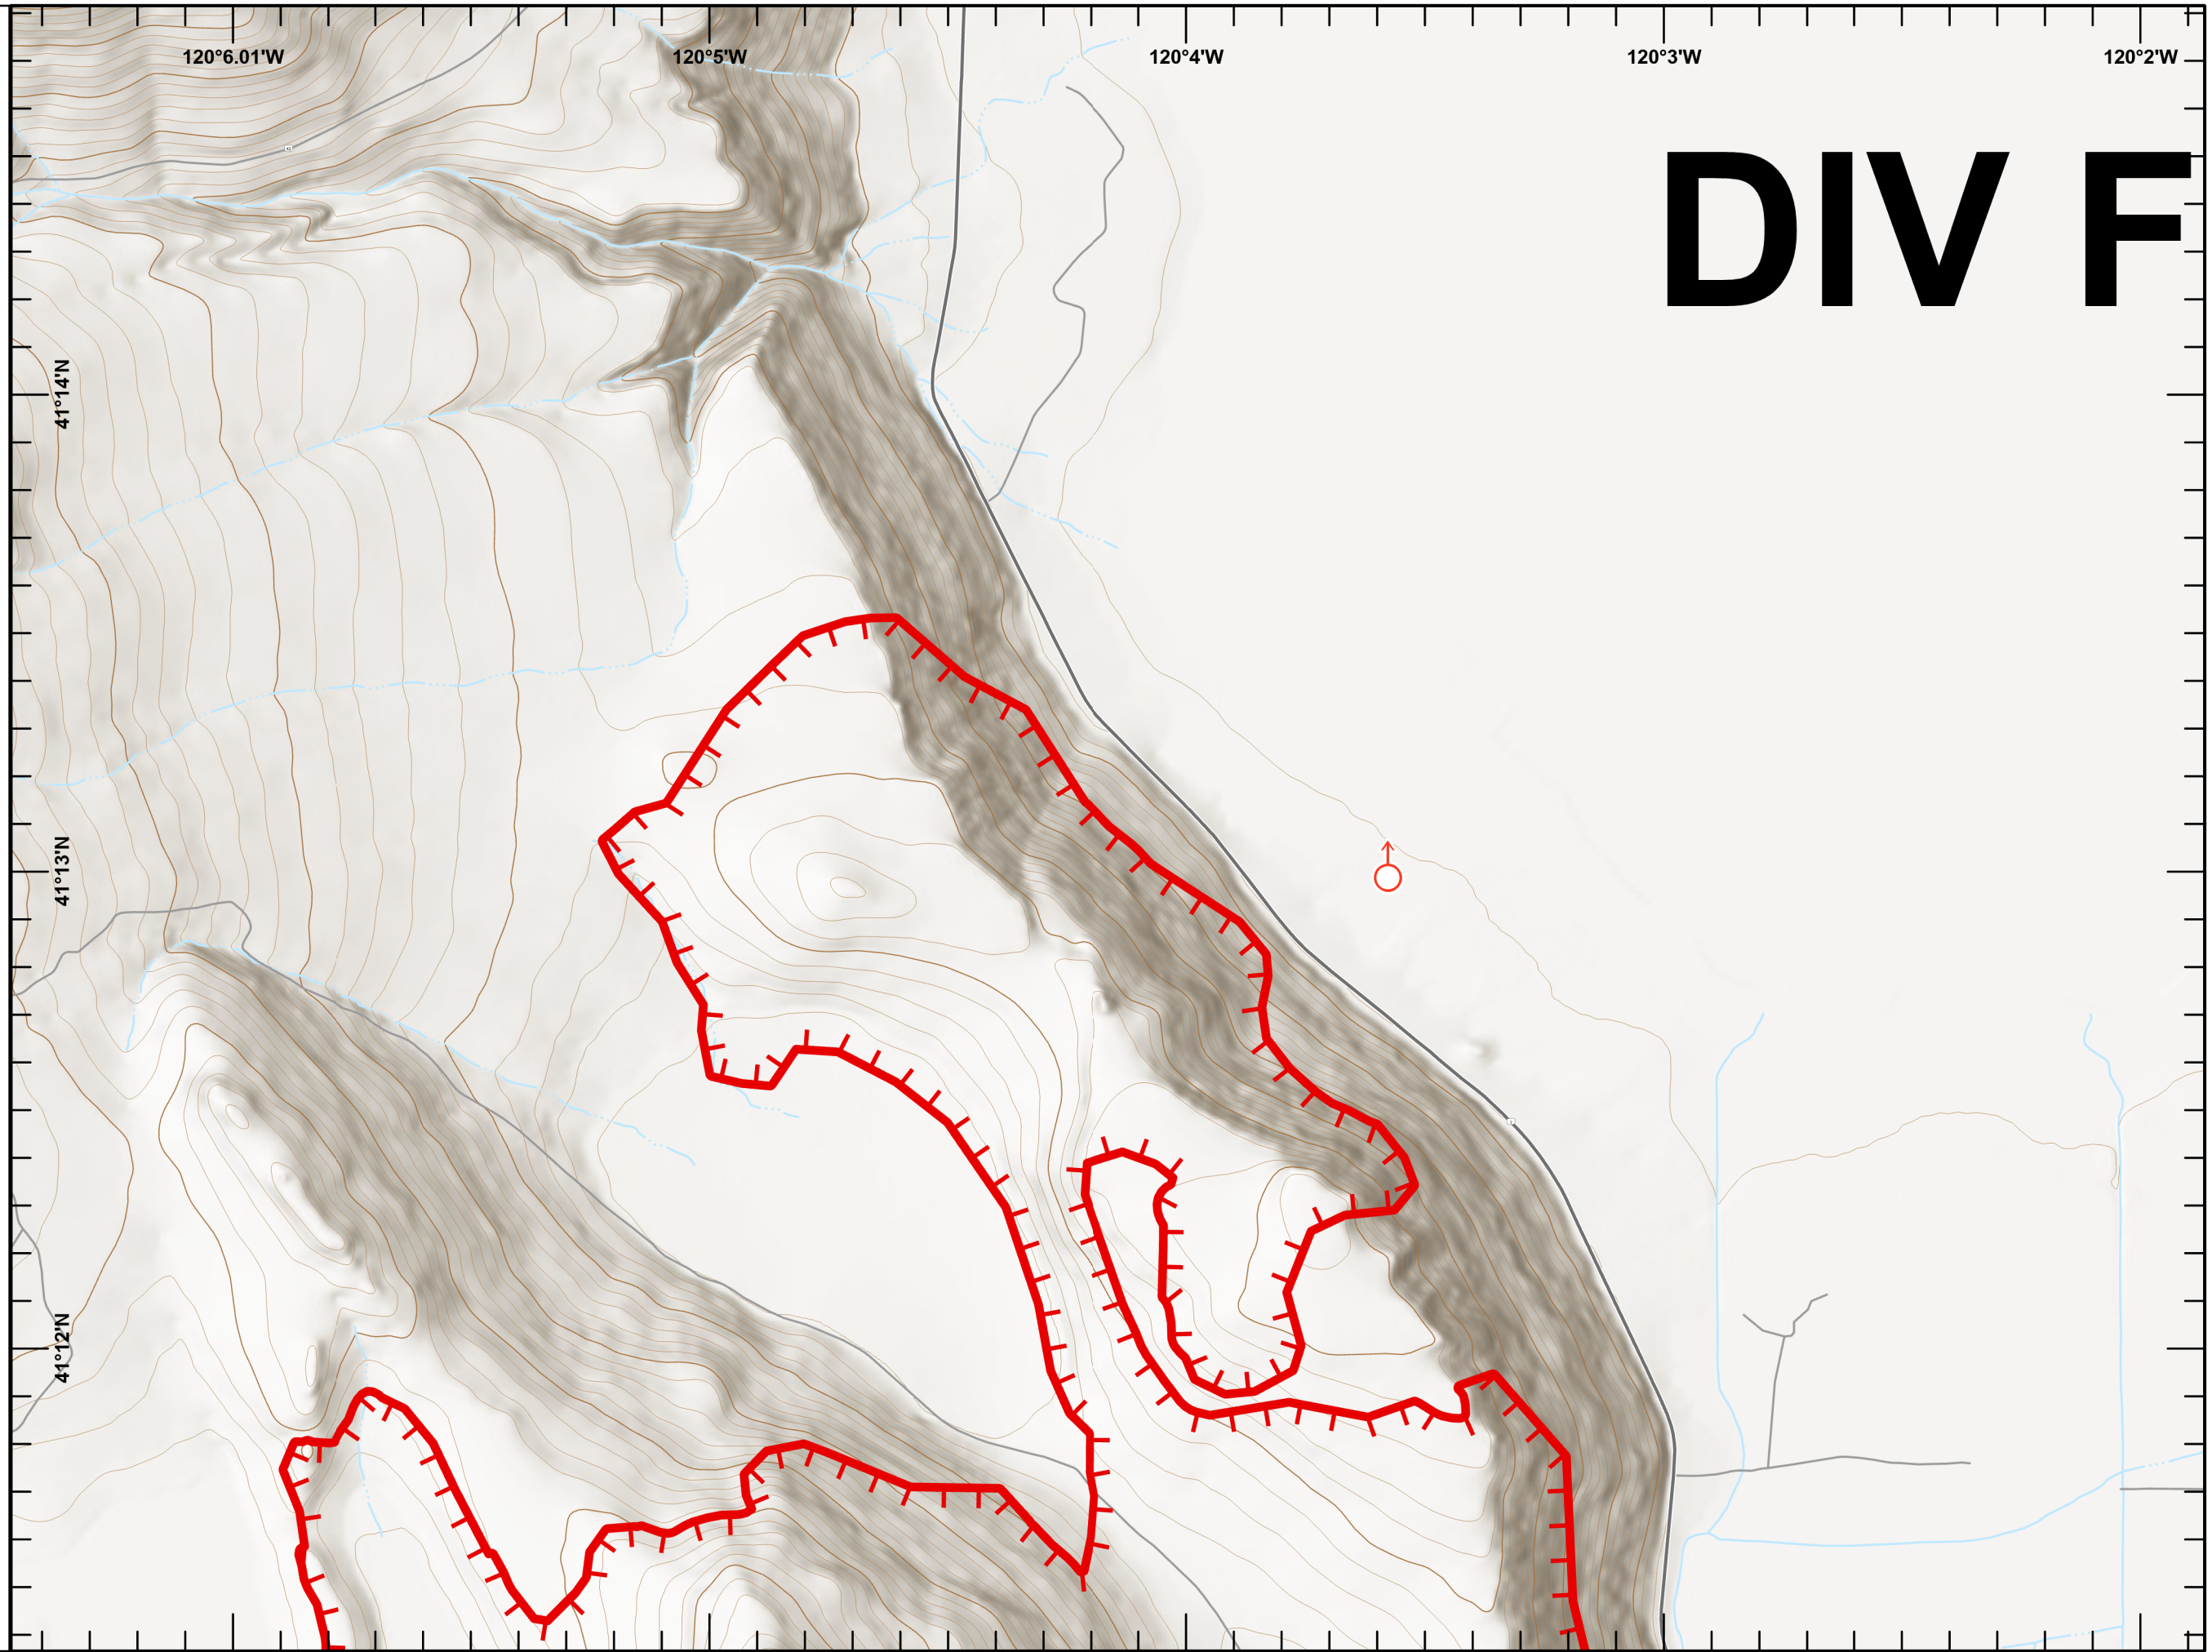

# DIV B

MODOC NATIONAL FOREST

1:24,000

Last Updated  
8/24/2020  
23:10

**IAP**  
**W-5 COLD SPRINGS**  
CA-NOD-004727  
08/25/2020

Page 4

- Drop Point
- ) Division Break
- ▬ Uncontrolled Fire Edge

0 1/4 1/2 Miles

1:24,000

Last Updated  
8/24/2020  
23:10

**IAP**  
**W-5 COLD SPRINGS**  
CA-NOD-004727  
08/25/2020

Page 5

 Uncontrolled Fire Edge

**DIV W**

1:24,000

Last Updated  
8/24/2020  
23:10

# DIV F

1:24,000

Last Updated  
8/24/2020  
23:10

**IAP**  
**W-5 COLD SPRINGS**  
CA-NOD-004727  
08/25/2020

Page 7

 Uncontrolled Fire Edge

1:24,000

Last Updated  
8/24/2020  
23:10

Page 16

- Drop Point
- ) Division Break

0 1/4 1/2 Miles

1:24,000

Last Updated  
8/24/2020  
23:11