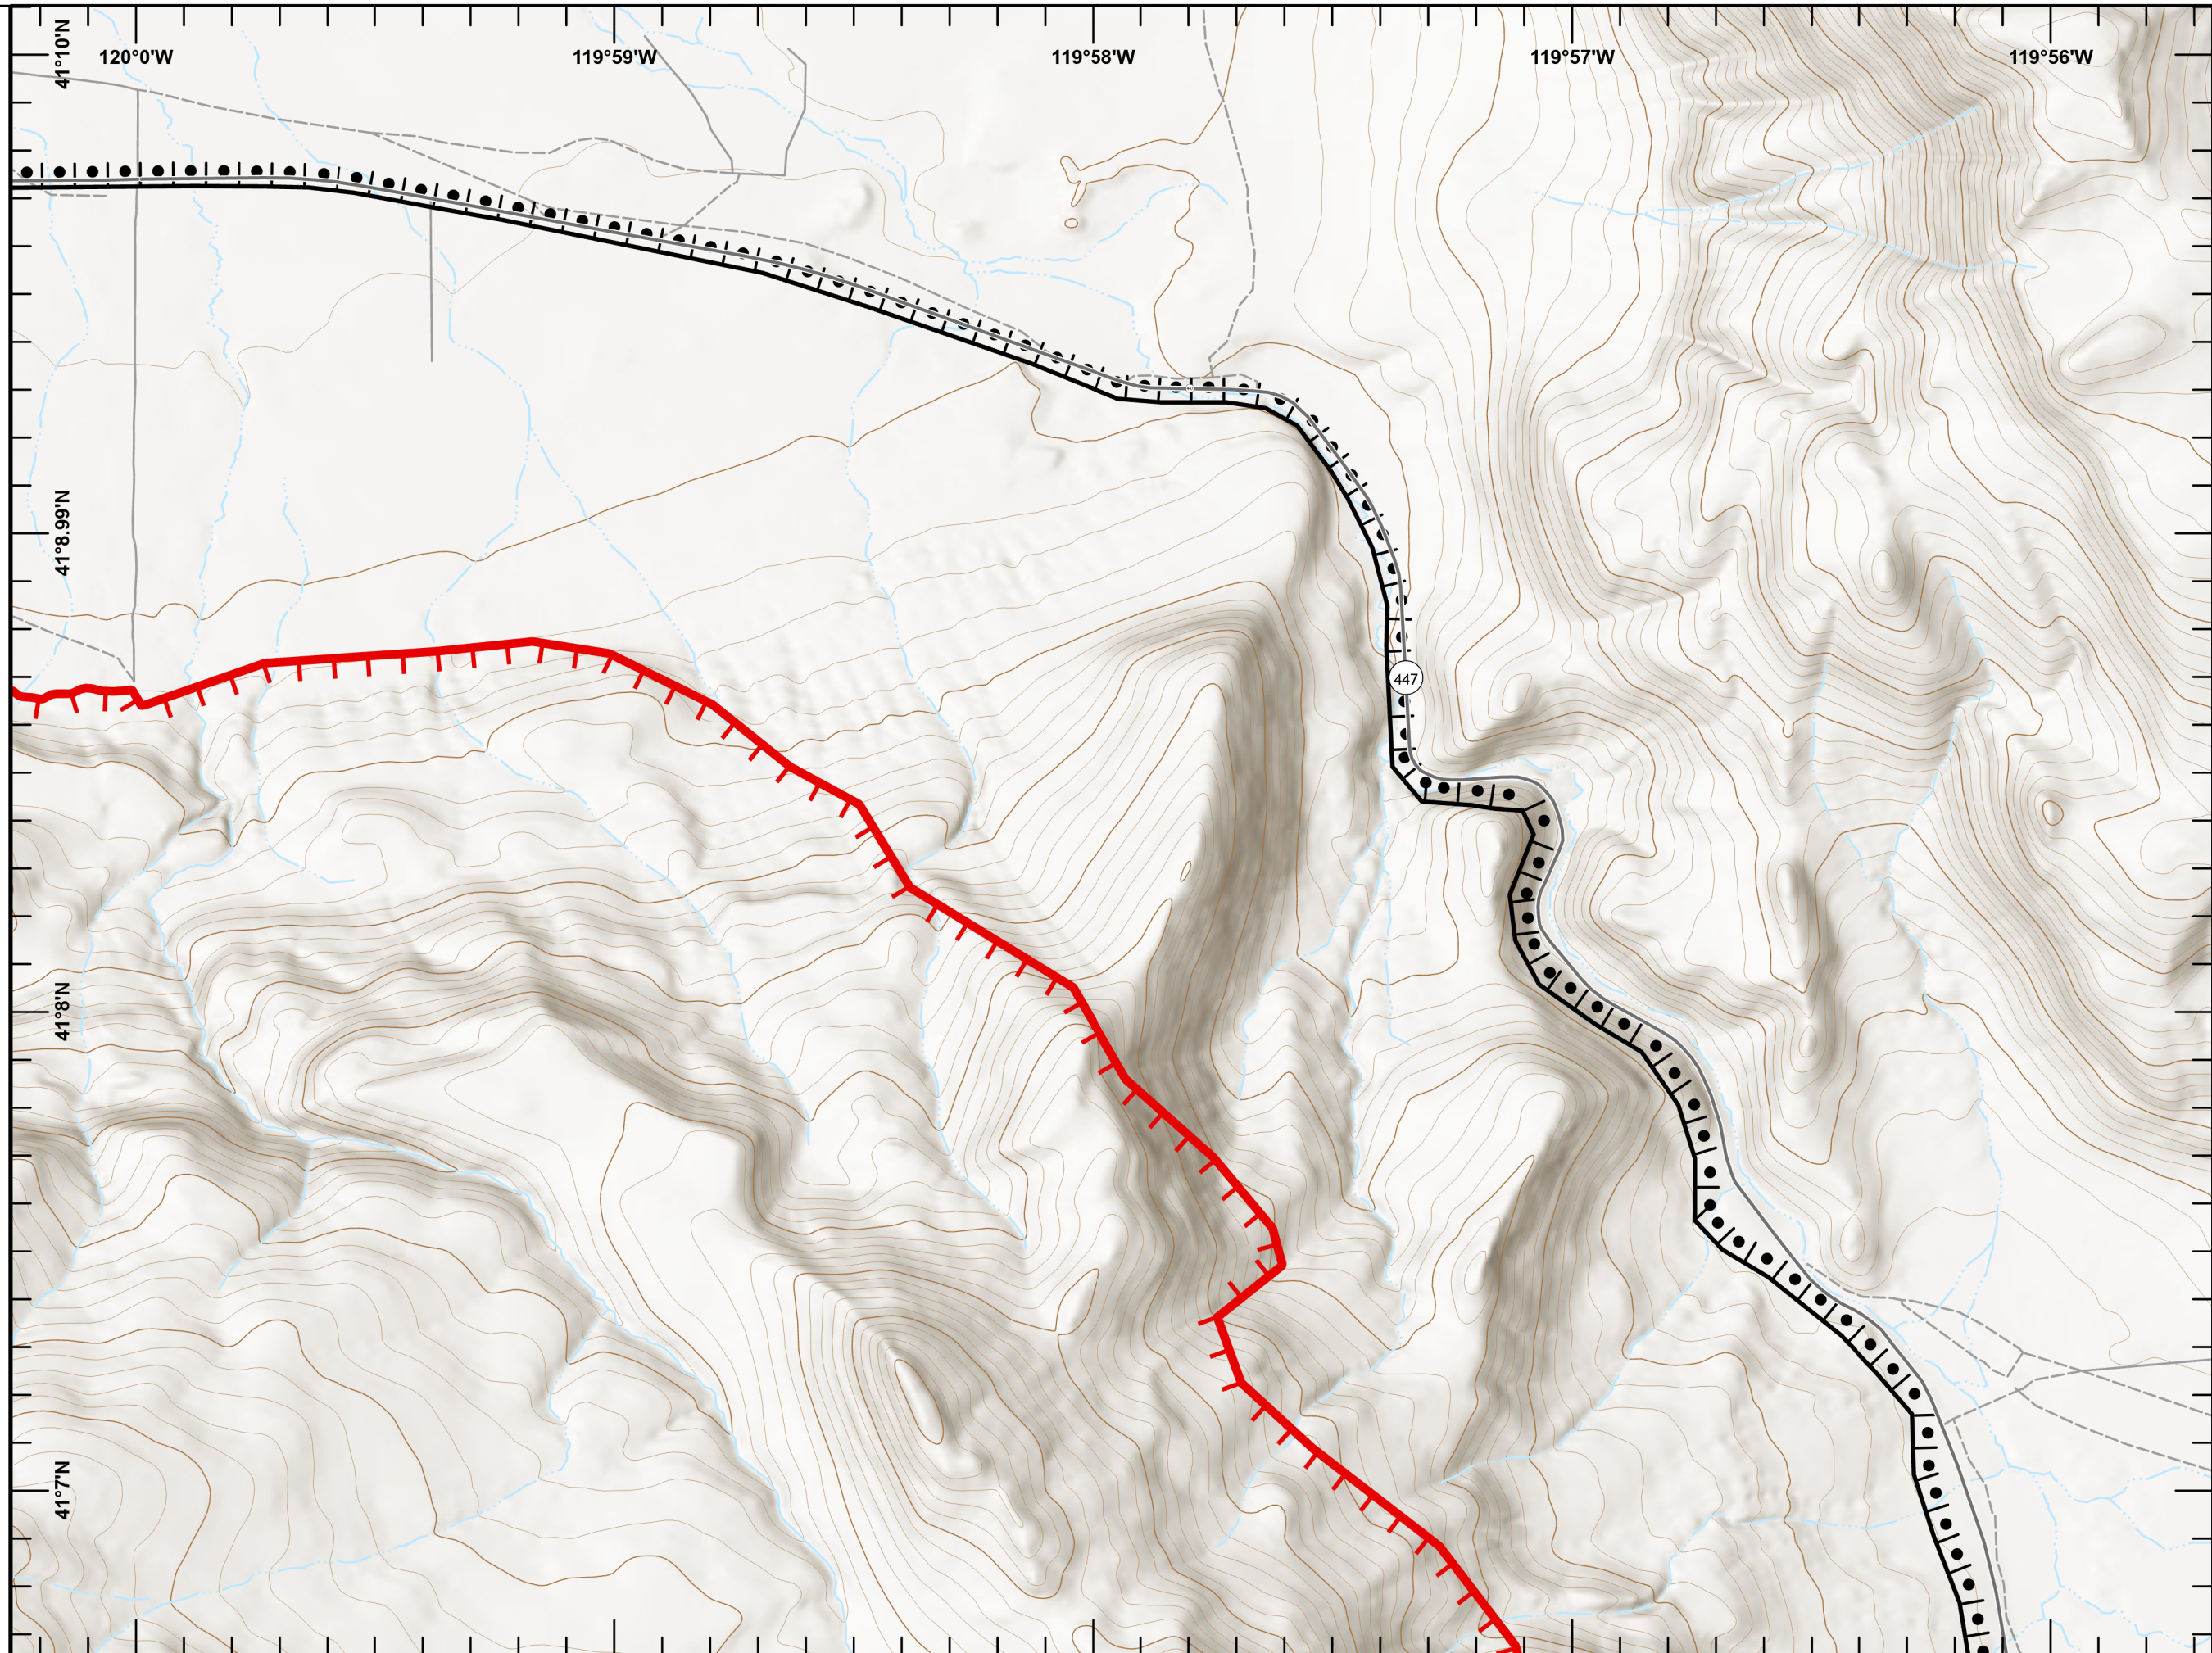

**IAP**  
**W-5 COLD SPRINGS**  
CA-NOD-004727  
08/25/2020

Page 11

- Drop Point
- Helispot
- ) Division Break
- ▬ Uncontrolled Fire Edge
- ▬ Completed Burnout

1:24,000

Last Updated  
8/24/2020  
23:11

**IAP**  
**W-5 COLD SPRINGS**  
CA-NOD-004727  
08/25/2020

Page 12

 Uncontrolled Fire Edge

1:24,000

Last Updated  
8/24/2020  
23:11

**IAP**  
**W-5 COLD SPRINGS**  
CA-NOD-004727  
08/25/2020

Page 14

 Uncontrolled Fire Edge  
 Completed Burnout

1:24,000

Page 16

- Drop Point
- ) Division Break

0 1/4 1/2 Miles

1:24,000

Last Updated  
8/24/2020  
23:11