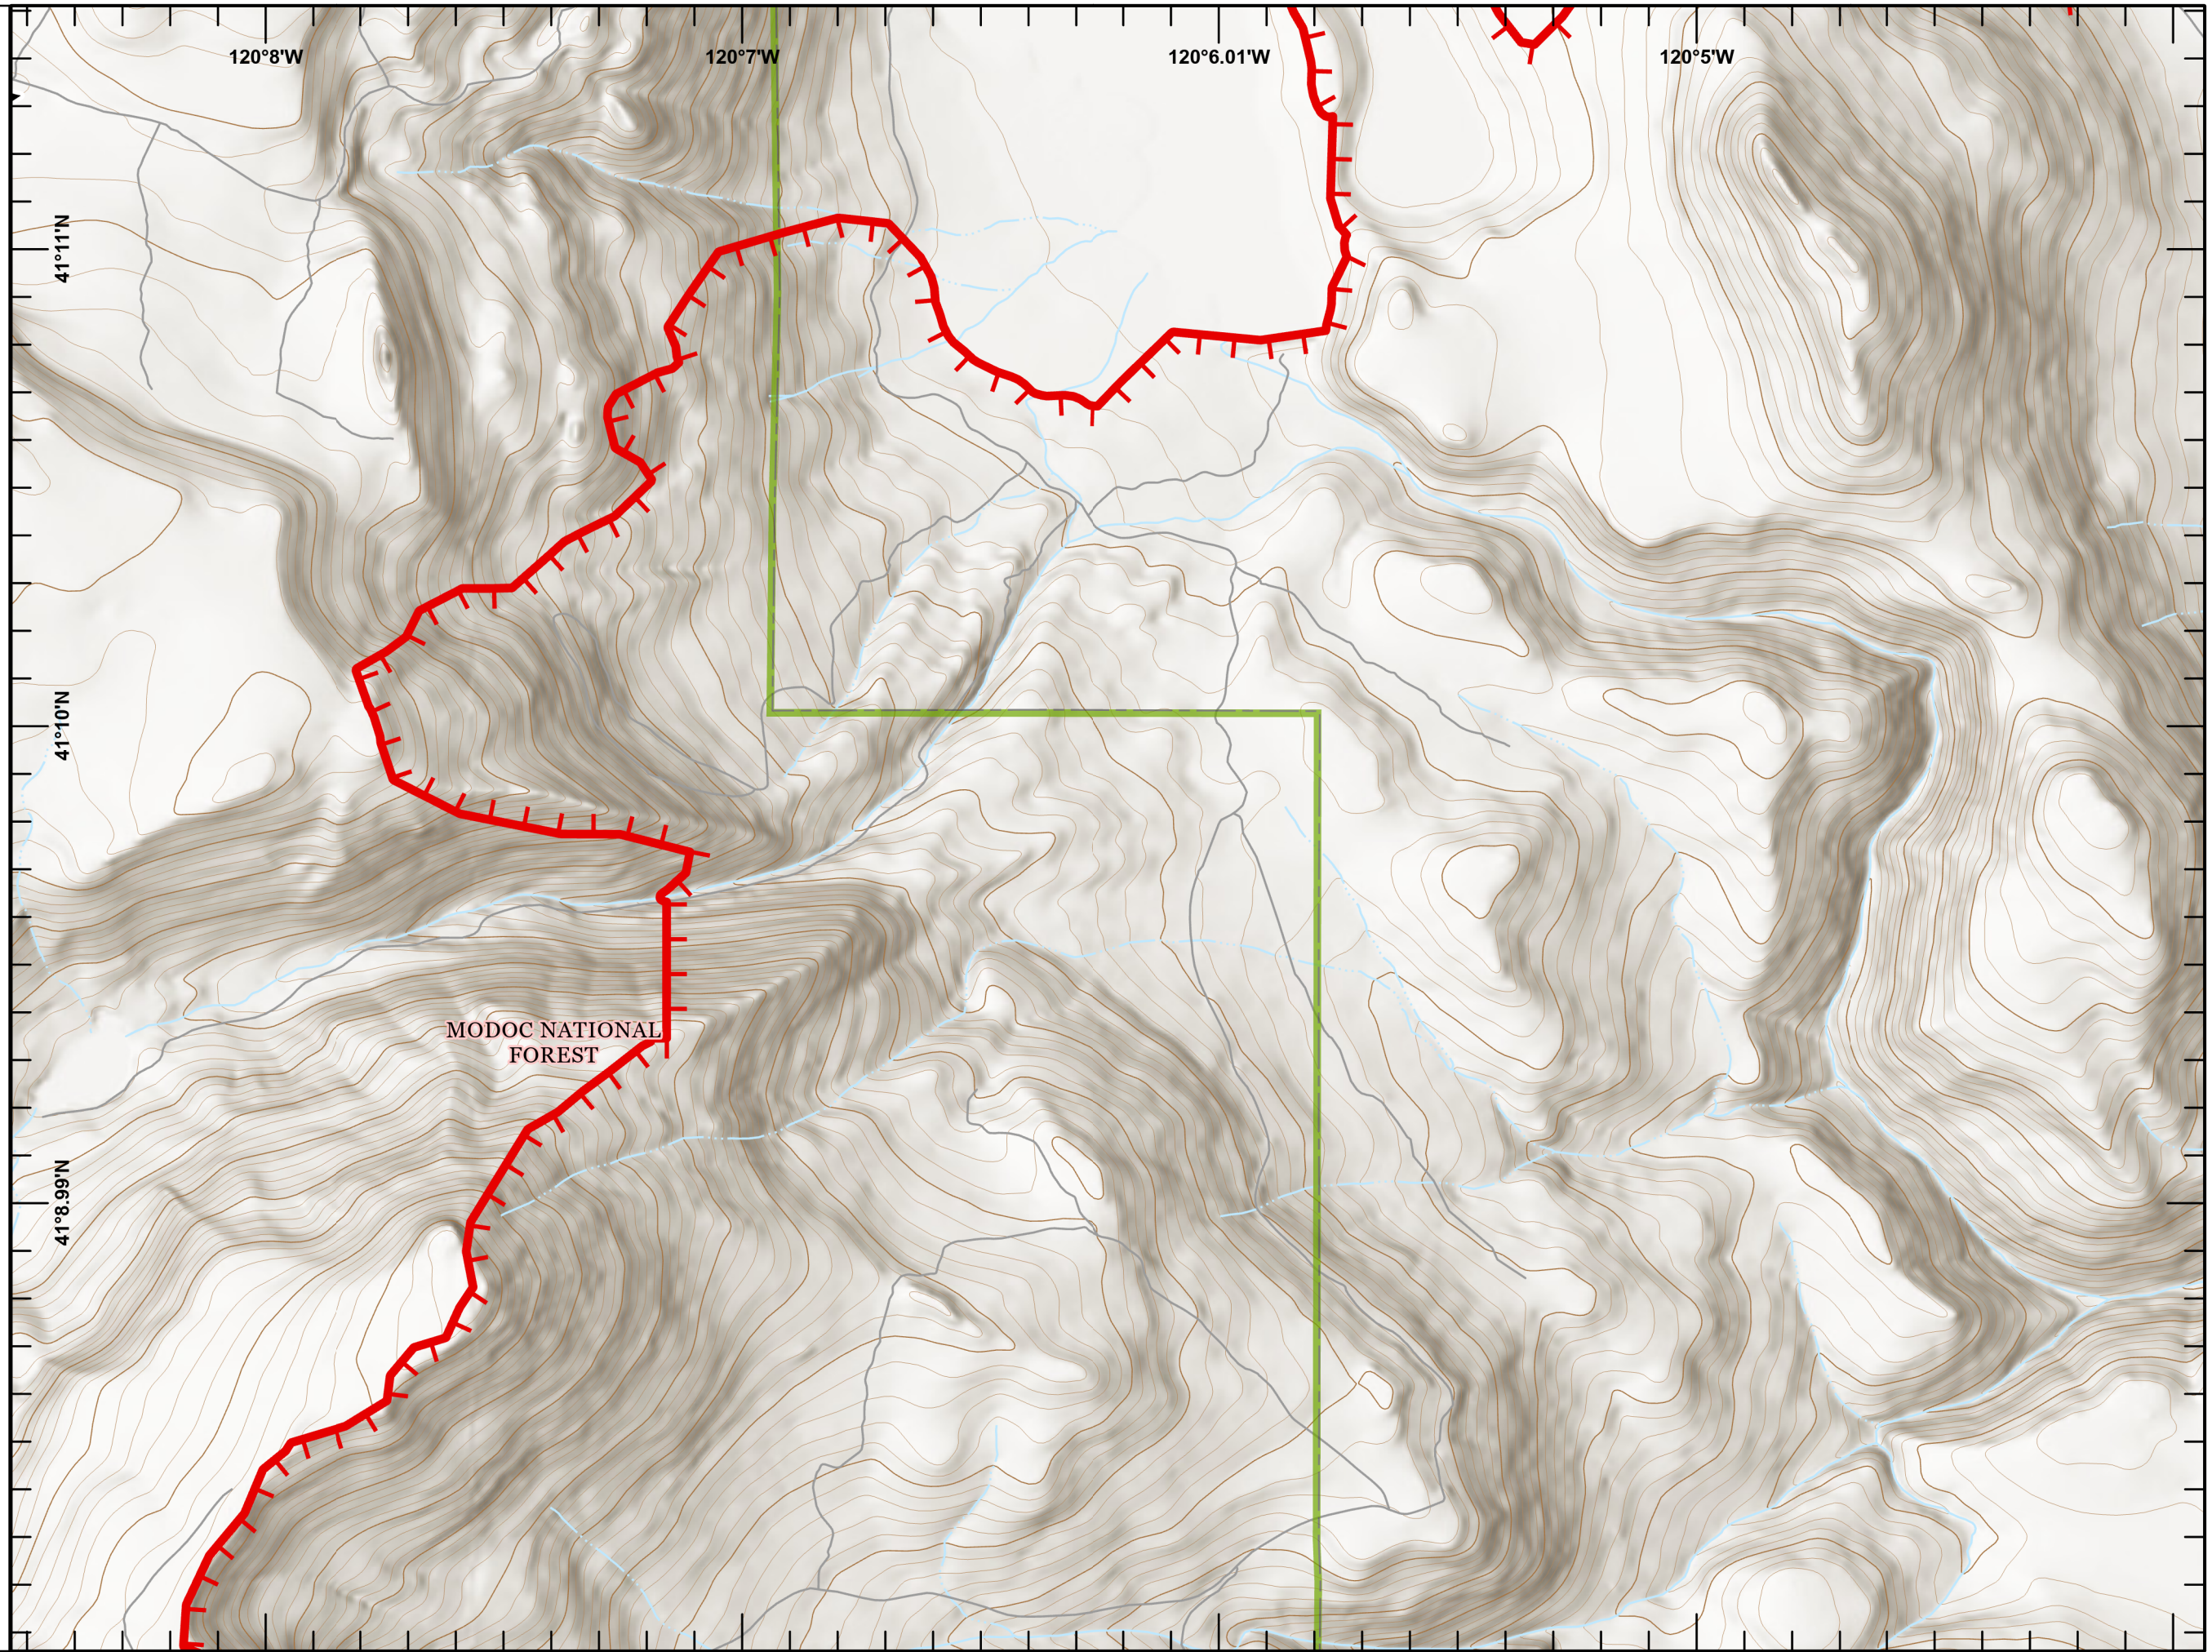

# DIV F

1:24,000

Last Updated  
8/24/2020  
23:10

**IAP**  
**W-5 COLD SPRINGS**  
CA-NOD-004727  
08/25/2020

Page 7

 Uncontrolled Fire Edge

1:24,000

Last Updated  
8/24/2020  
23:10

**IAP**  
**W-5 COLD SPRINGS**  
CA-NOD-004727  
08/25/2020

Page 8

 Uncontrolled Fire Edge

1:24,000

Last Updated  
8/24/2020  
23:10

**IAP**  
**W-5 COLD SPRINGS**  
CA-NOD-004727  
08/25/2020

Page 9

-  Division Break
-  Uncontrolled Fire Edge

1:24,000

Last Updated  
8/24/2020  
23:10

**IAP**  
**W-5 COLD SPRINGS**  
CA-NOD-004727  
08/25/2020

Page 10

- ( ) Division Break
- ▬ Uncontrolled Fire Edge

0 1/4 1/2 Miles

1:24,000

Last Updated  
8/24/2020  
23:10

Page 16

- Drop Point
- ) Division Break

0 1/4 1/2 Miles

1:24,000

Last Updated  
8/24/2020  
23:11