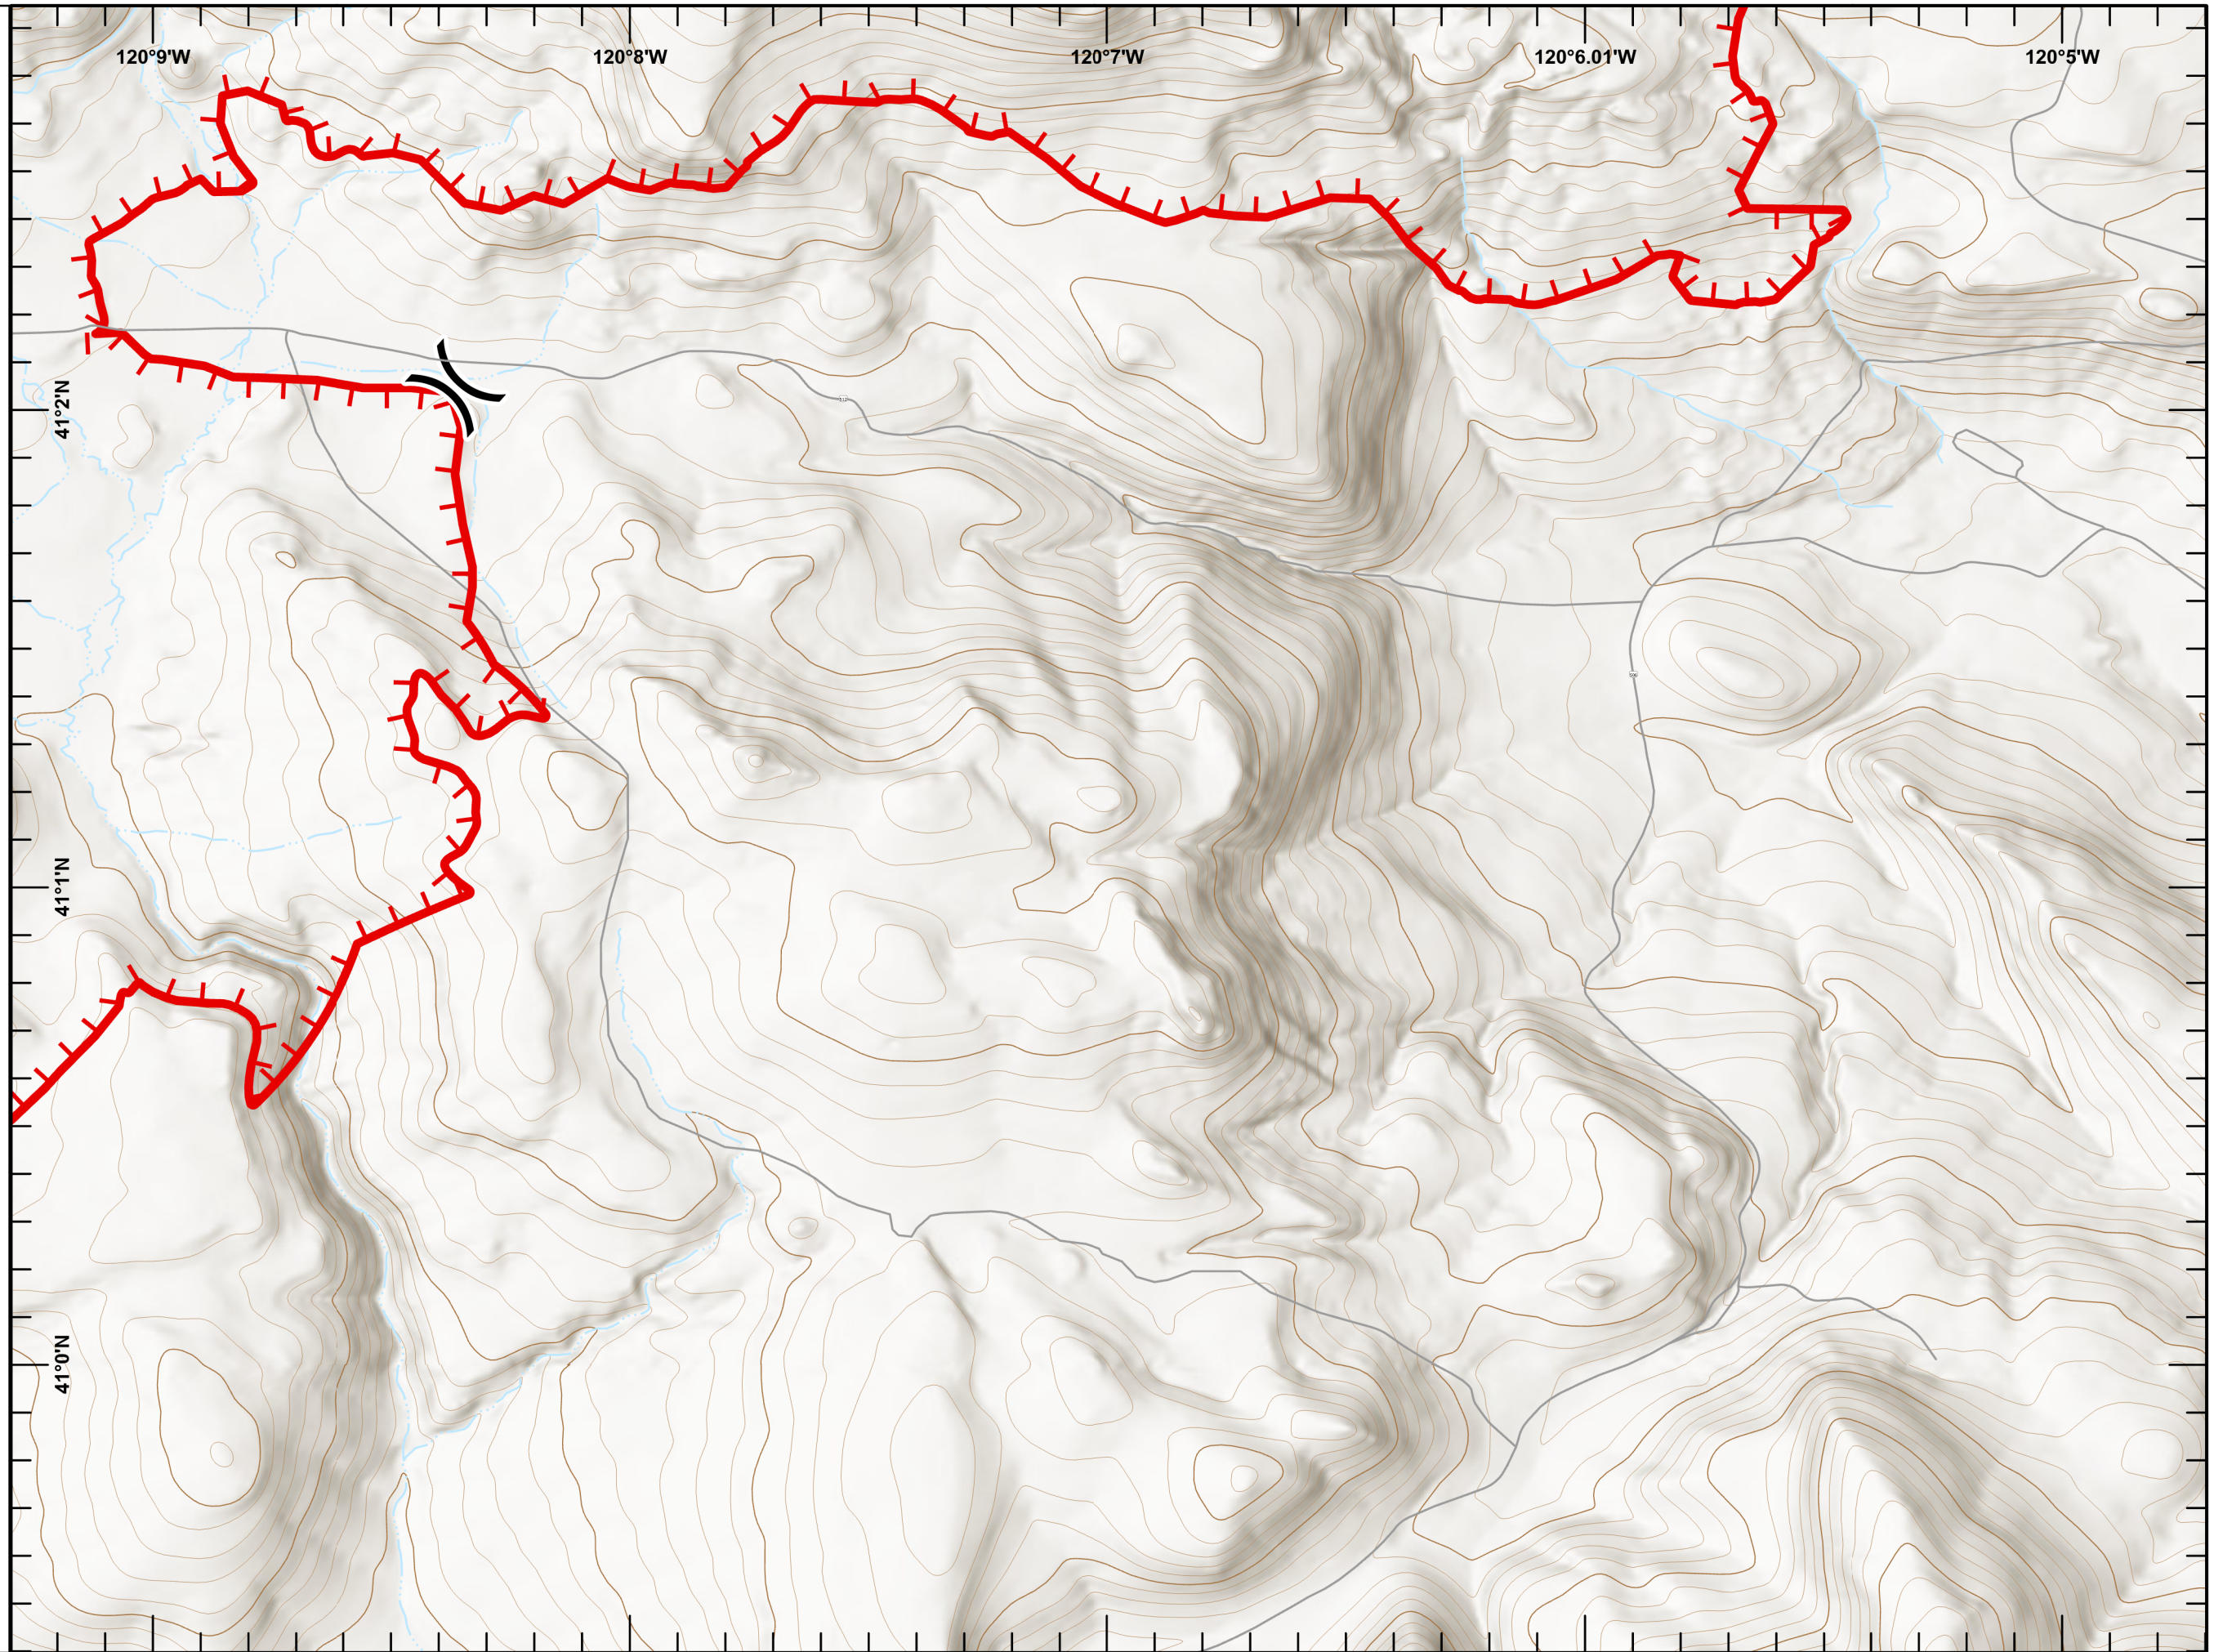

# DIV F

1:24,000

Last Updated  
8/24/2020  
23:10

**IAP**  
**W-5 COLD SPRINGS**  
CA-NOD-004727  
08/25/2020

Page 7

 Uncontrolled Fire Edge

1:24,000

Last Updated  
8/24/2020  
23:10

**IAP**  
**W-5 COLD SPRINGS**  
CA-NOD-004727  
08/25/2020

Page 8

 Uncontrolled Fire Edge

1:24,000

Last Updated  
8/24/2020  
23:10

**IAP**  
**W-5 COLD SPRINGS**  
CA-NOD-004727  
08/25/2020

Page 9

-  Division Break
-  Uncontrolled Fire Edge

1:24,000

Last Updated  
8/24/2020  
23:10

**IAP**  
**W-5 COLD SPRINGS**  
CA-NOD-004727  
08/25/2020

Page 10

- ( ) Division Break
- ▬ Uncontrolled Fire Edge

0 1/4 1/2 Miles

1:24,000

Last Updated  
8/24/2020  
23:10

Page 16

- Drop Point
- ) Division Break

0 1/4 1/2 Miles

1:24,000

Last Updated  
8/24/2020  
23:11