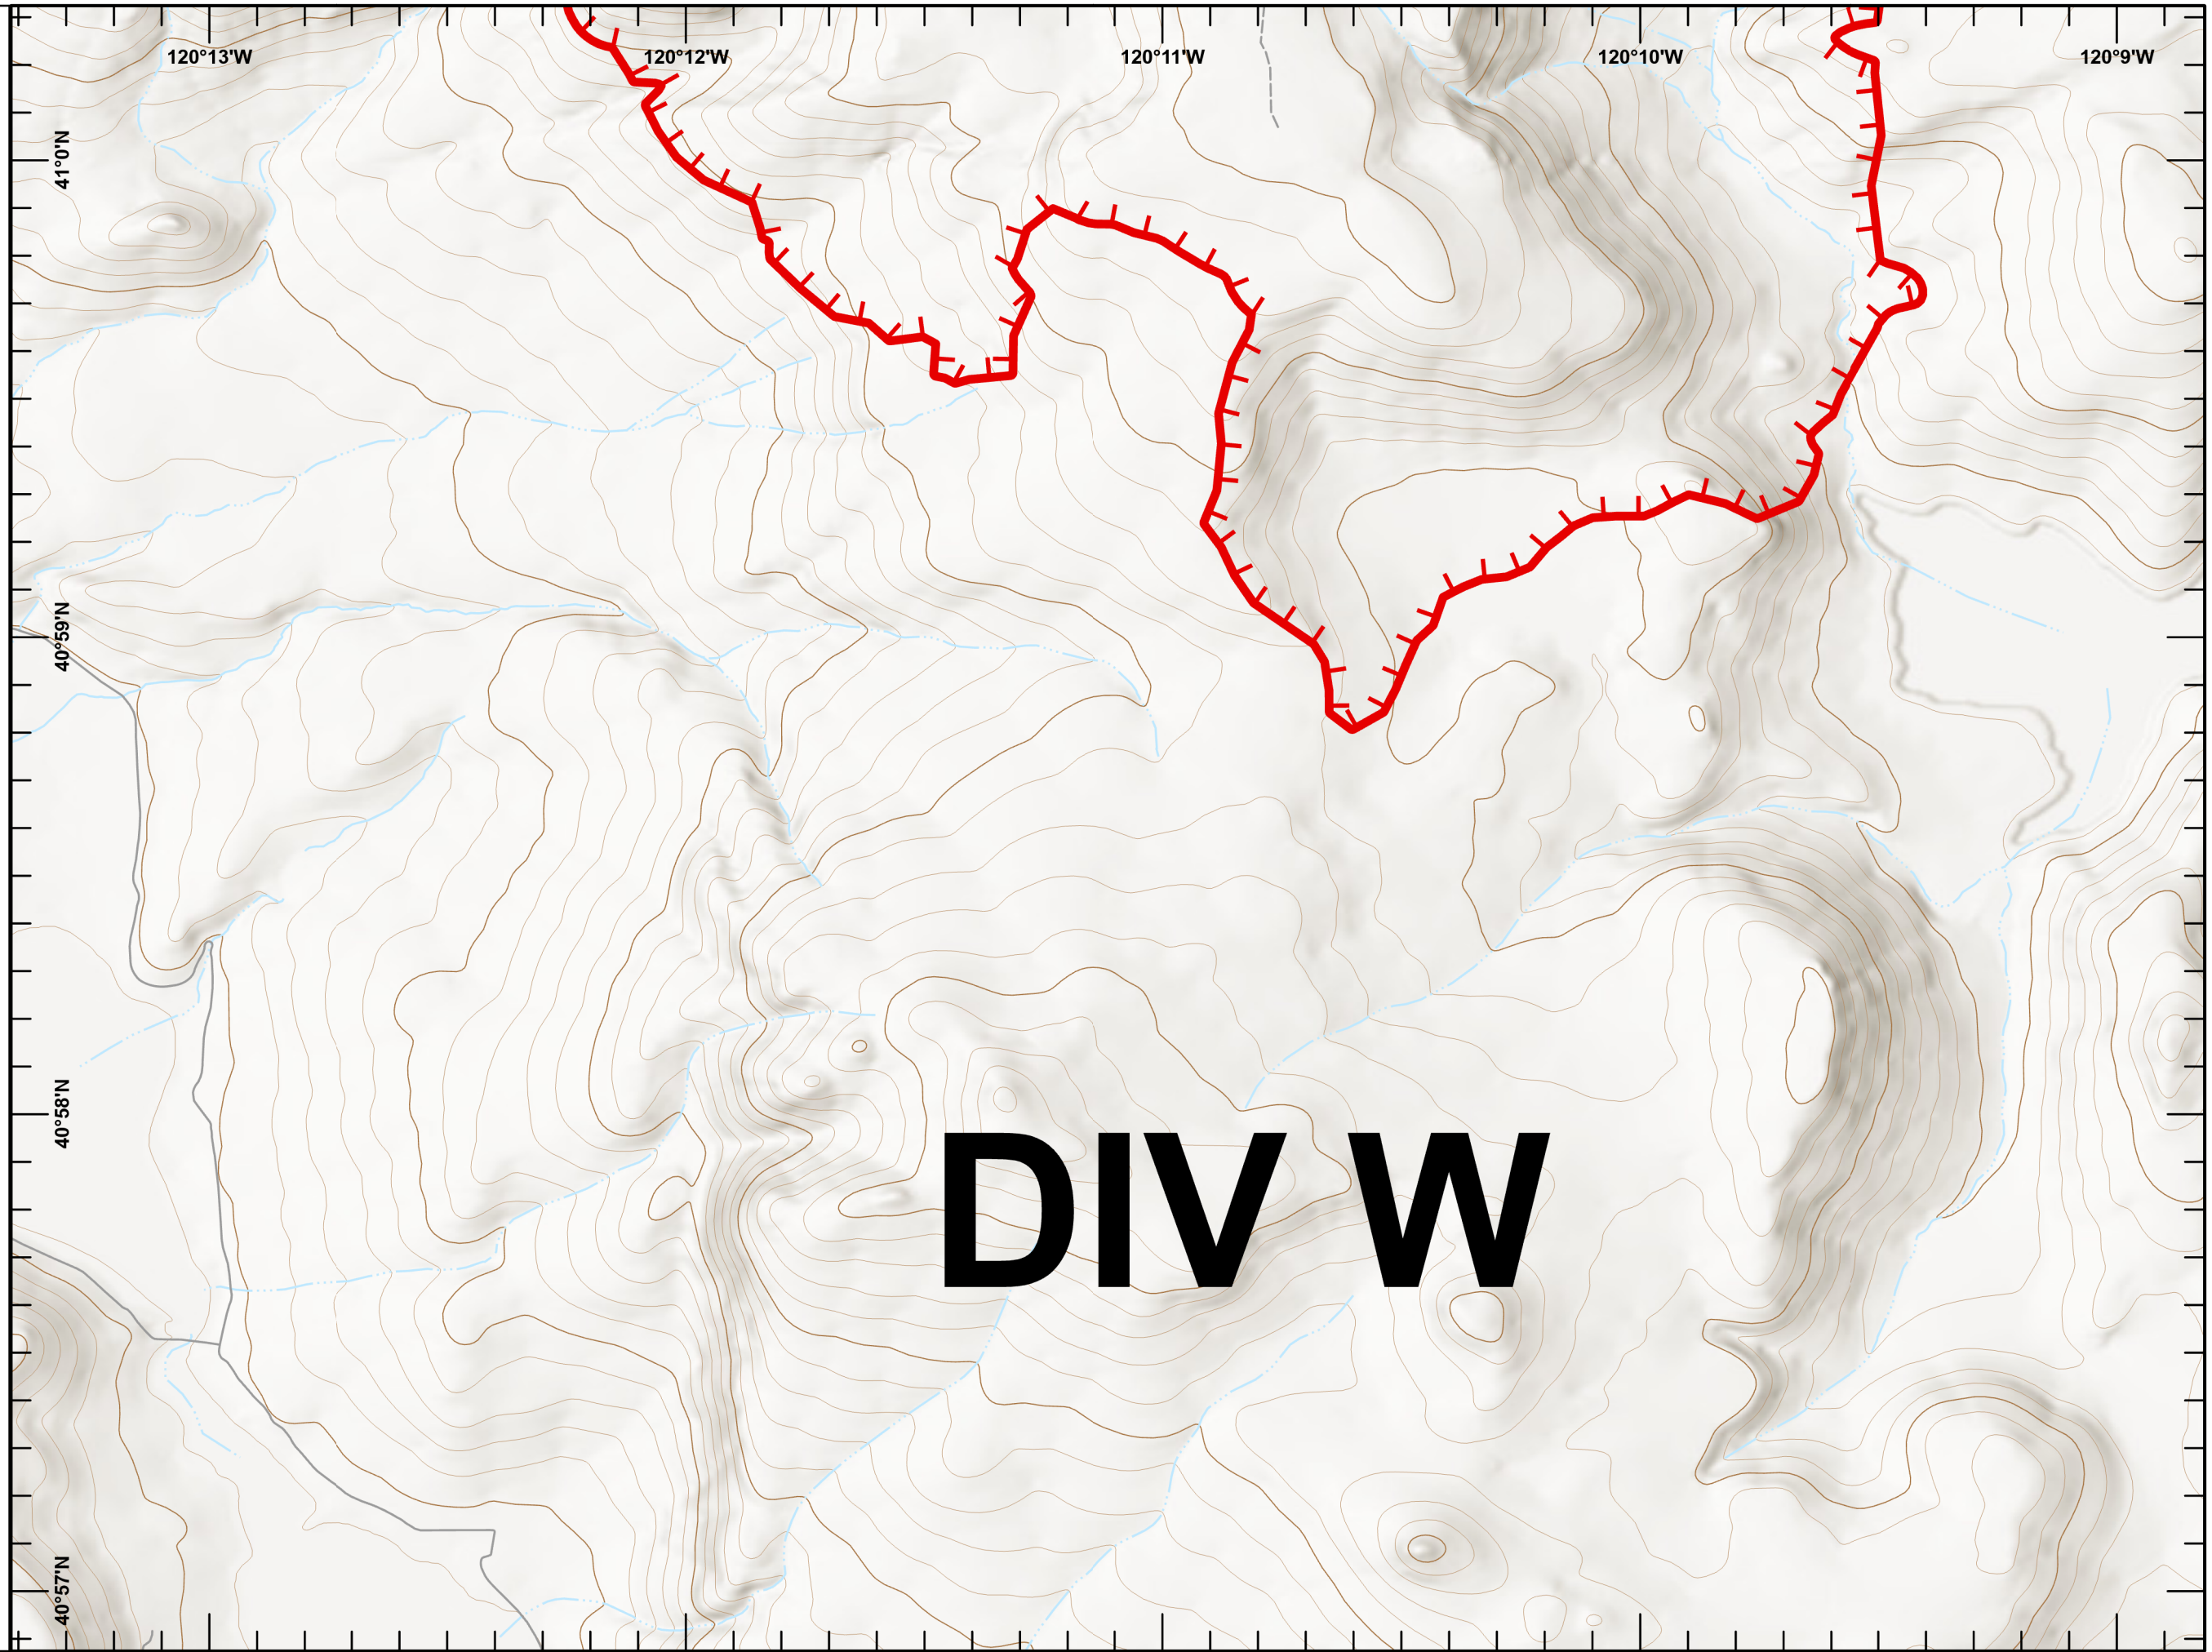

# DIV B

MODOC NATIONAL FOREST

1:24,000

Last Updated  
8/24/2020  
23:10

**IAP**  
**W-5 COLD SPRINGS**  
CA-NOD-004727  
08/25/2020

Page 4

- Drop Point
- ) Division Break
- ▬ Uncontrolled Fire Edge

0 1/4 1/2 Miles

1:24,000

Last Updated  
8/24/2020  
23:10

**IAP**  
**W-5 COLD SPRINGS**  
CA-NOD-004727  
08/25/2020

Page 5

 Uncontrolled Fire Edge

**DIV W**

1:24,000

Last Updated  
8/24/2020  
23:10