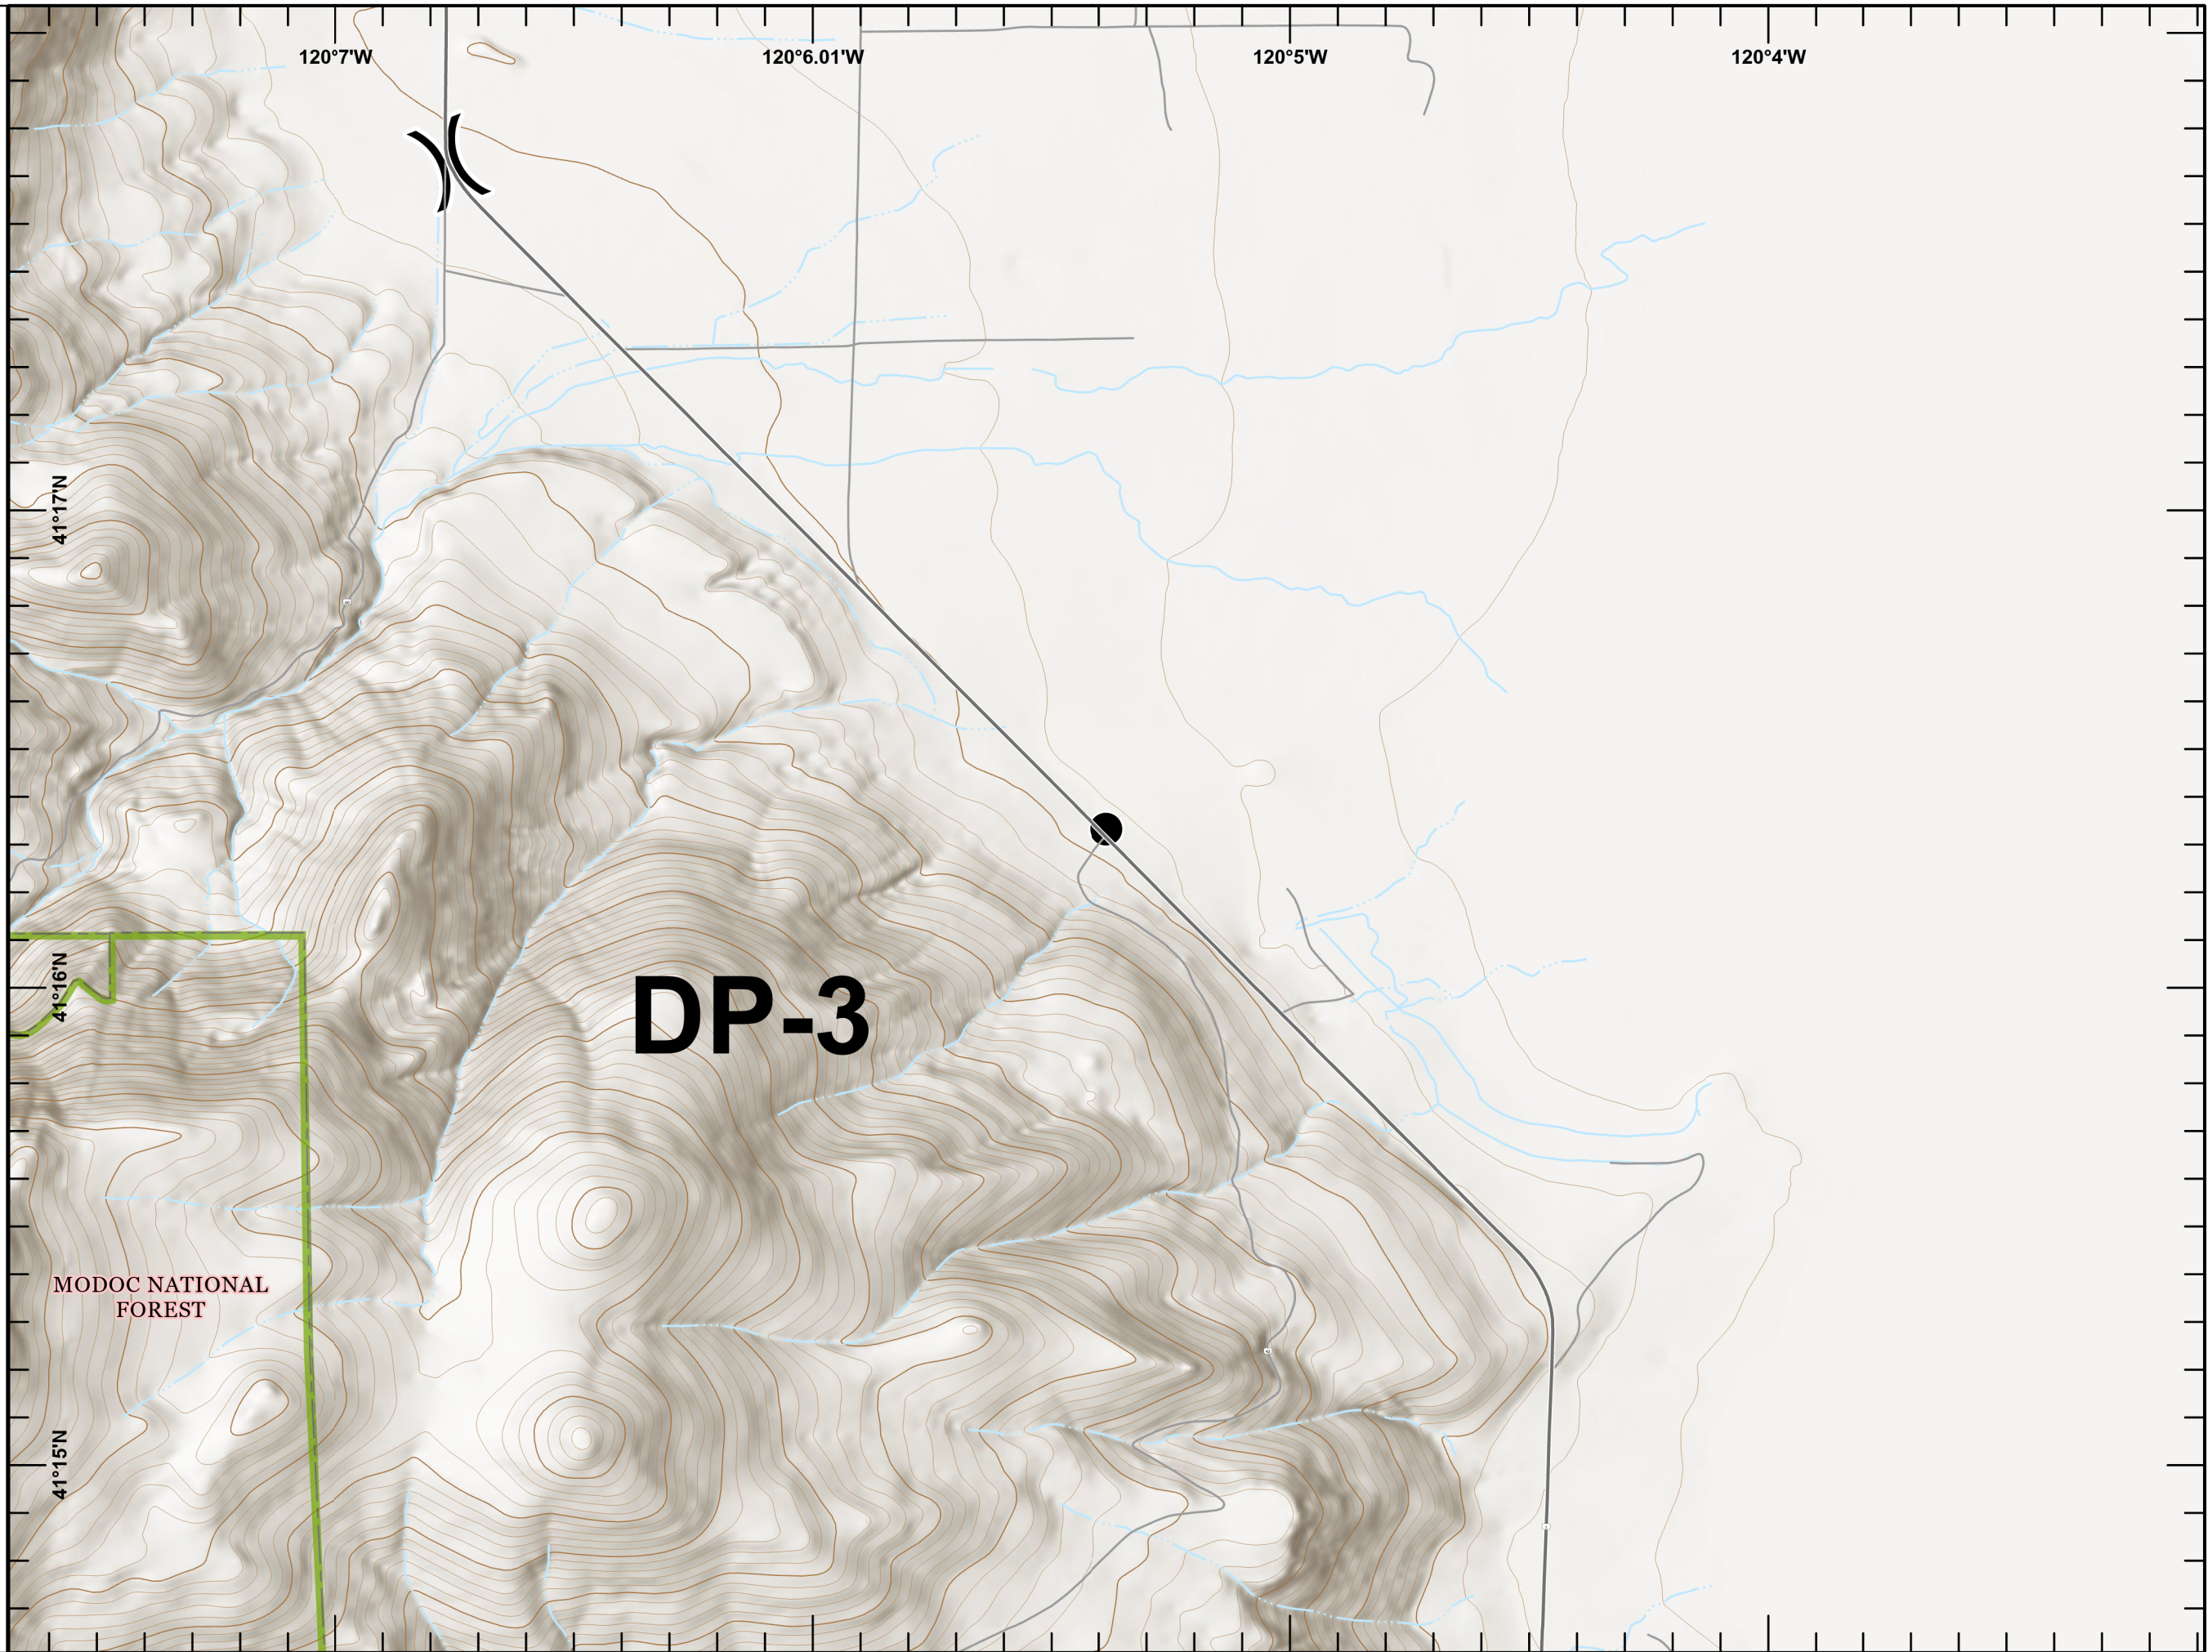

**IAP**  
**W-5 COLD SPRINGS**  
CA-NOD-004727  
08/25/2020

Page 11

- Drop Point
- Helispot
- ) Division Break
- ▬ Uncontrolled Fire Edge
- ▬ Completed Burnout

1:24,000

Last Updated  
8/24/2020  
23:11

**IAP**  
**W-5 COLD SPRINGS**  
CA-NOD-004727  
08/25/2020

Page 12

 Uncontrolled Fire Edge

1:24,000

Last Updated  
8/24/2020  
23:11

**IAP**  
**W-5 COLD SPRINGS**  
CA-NOD-004727  
08/25/2020

Page 14

 Uncontrolled Fire Edge  
 Completed Burnout

1:24,000

Last Updated  
8/24/2020  
23:11

**IAP**  
**W-5 COLD SPRINGS**  
CA-NOD-004727  
08/25/2020

Page 15

 Uncontrolled Fire Edge  
 Completed Burnout

1:24,000

Last Updated  
8/24/2020  
23:11

**IAP**  
**W-5 COLD SPRINGS**  
CA-NOD-004727  
08/25/2020

Page 16

- Drop Point
- ) Division Break

0 1/4 1/2 Miles

1:24,000

Last Updated  
8/24/2020  
23:11