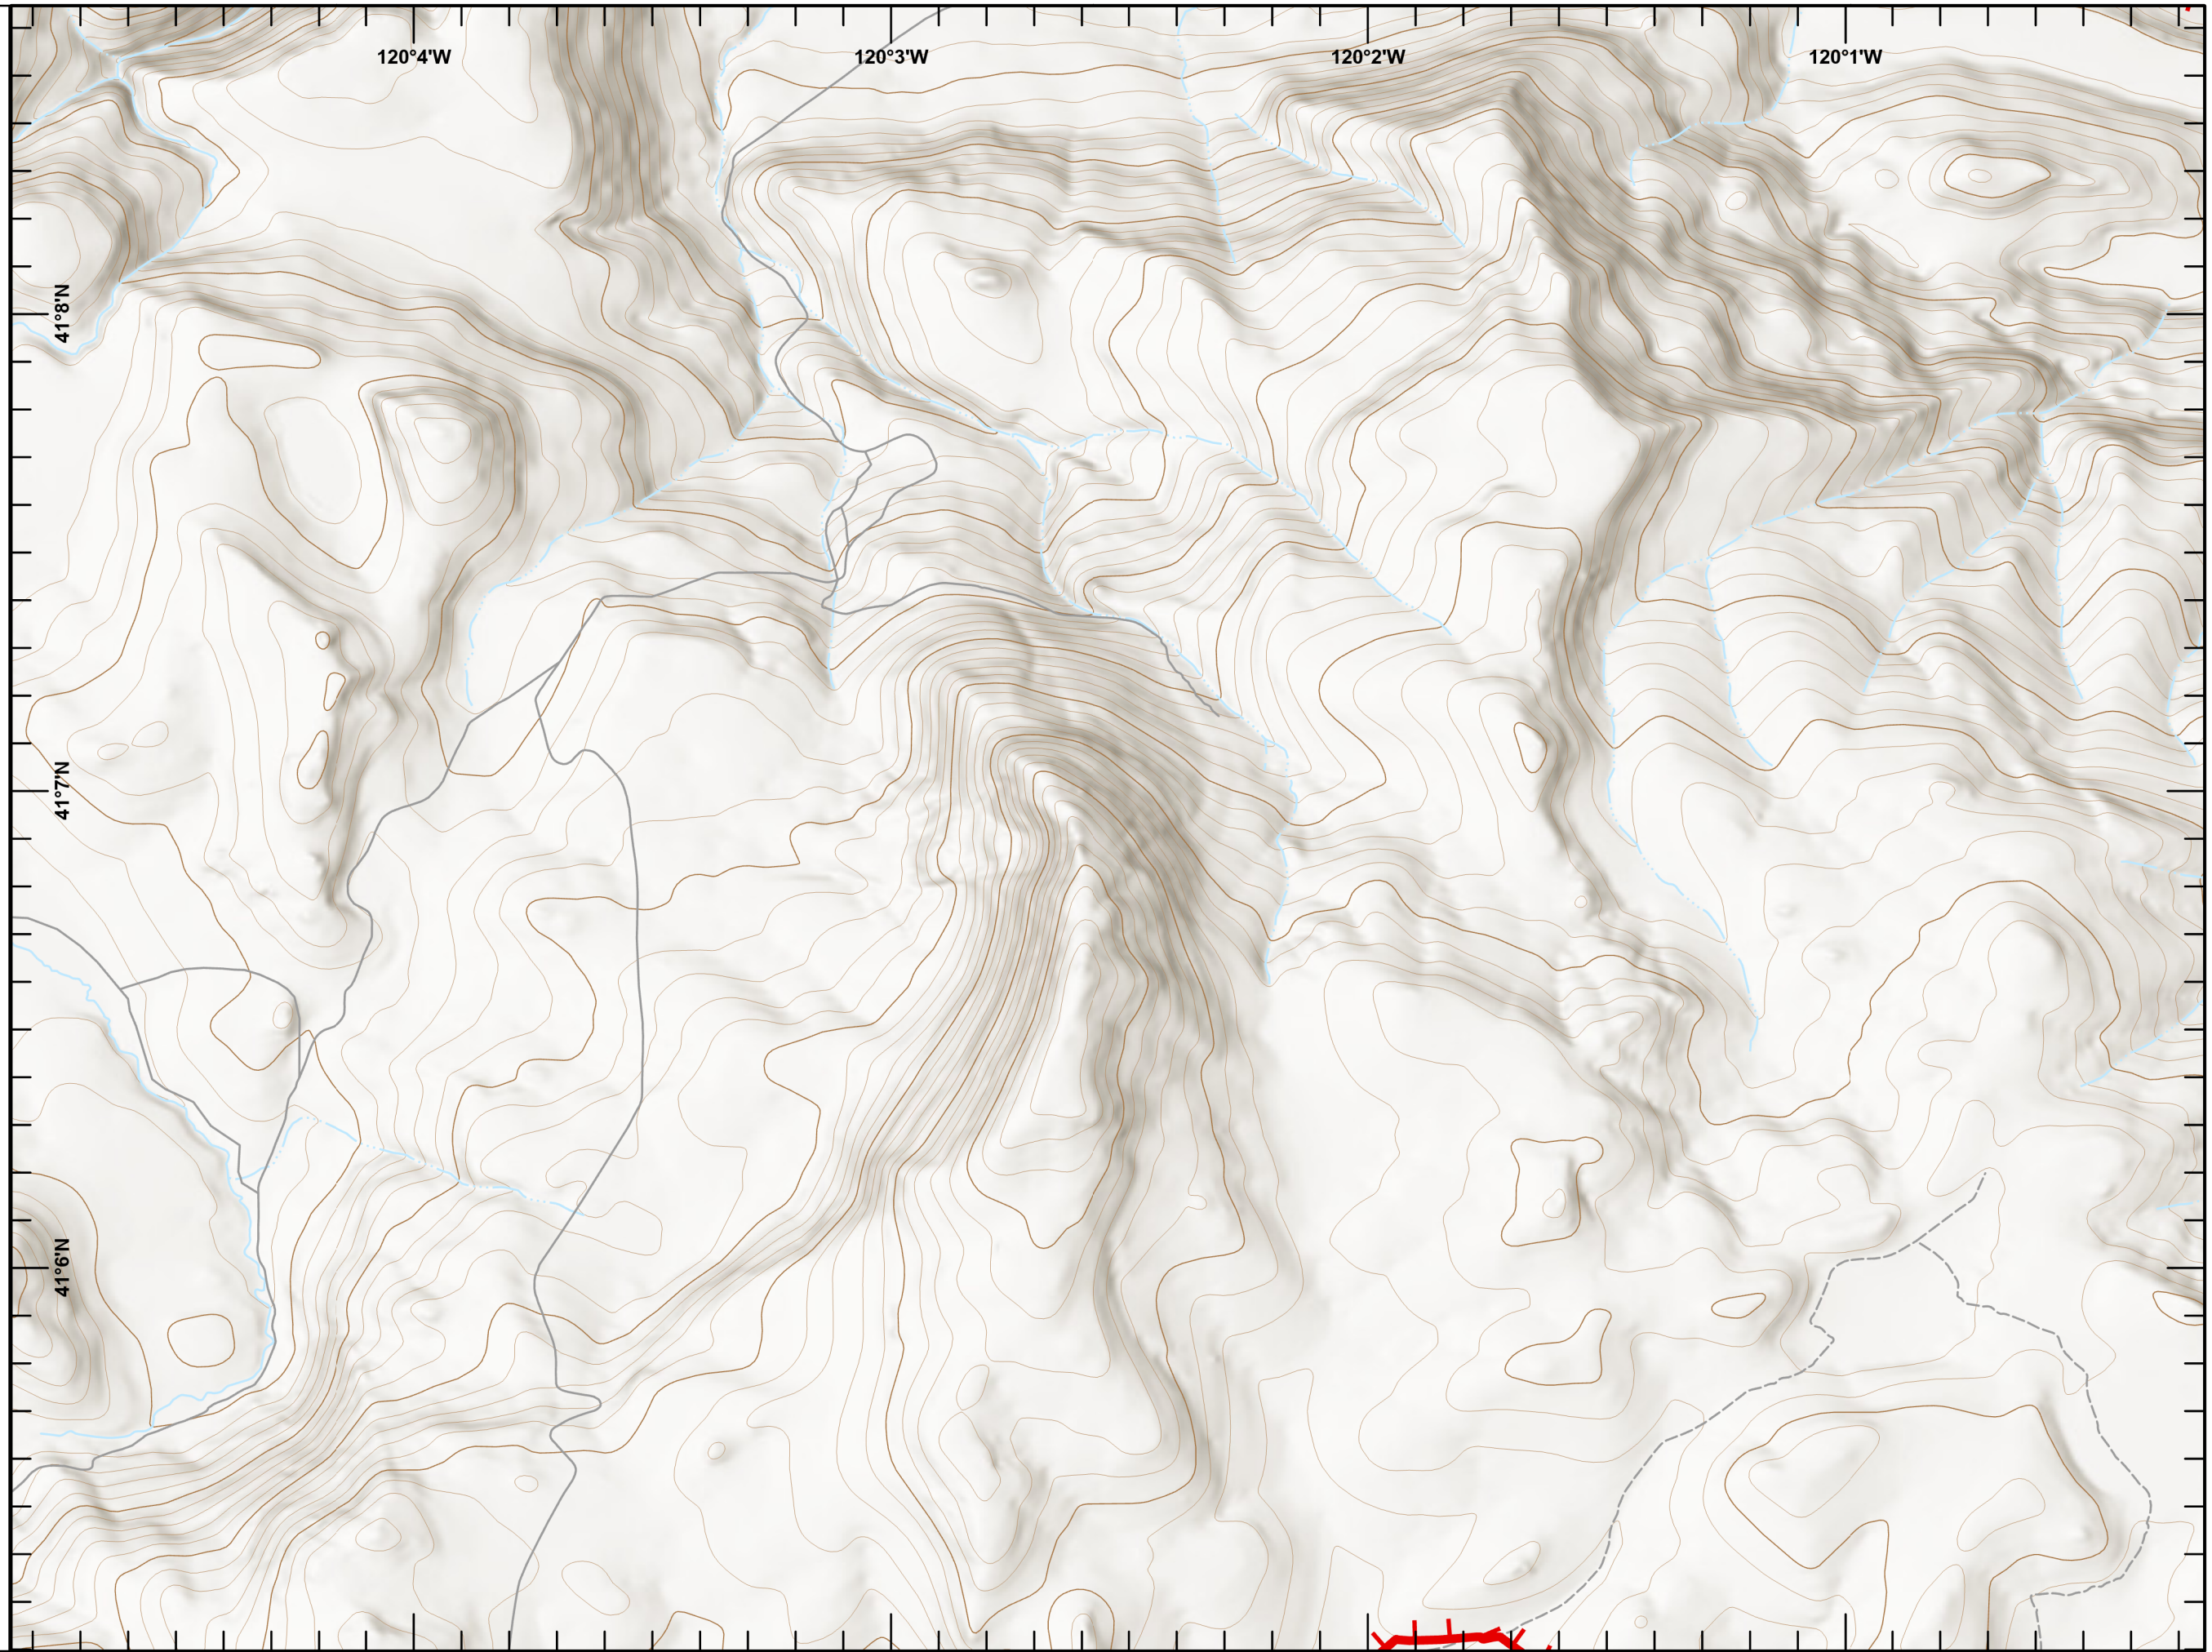

IAP
W-5 COLD SPRINGS
CA-NOD-004727
08/25/2020

Page 12

Uncontrolled Fire Edge

1:24,000

Last Updated
8/24/2020
23:11