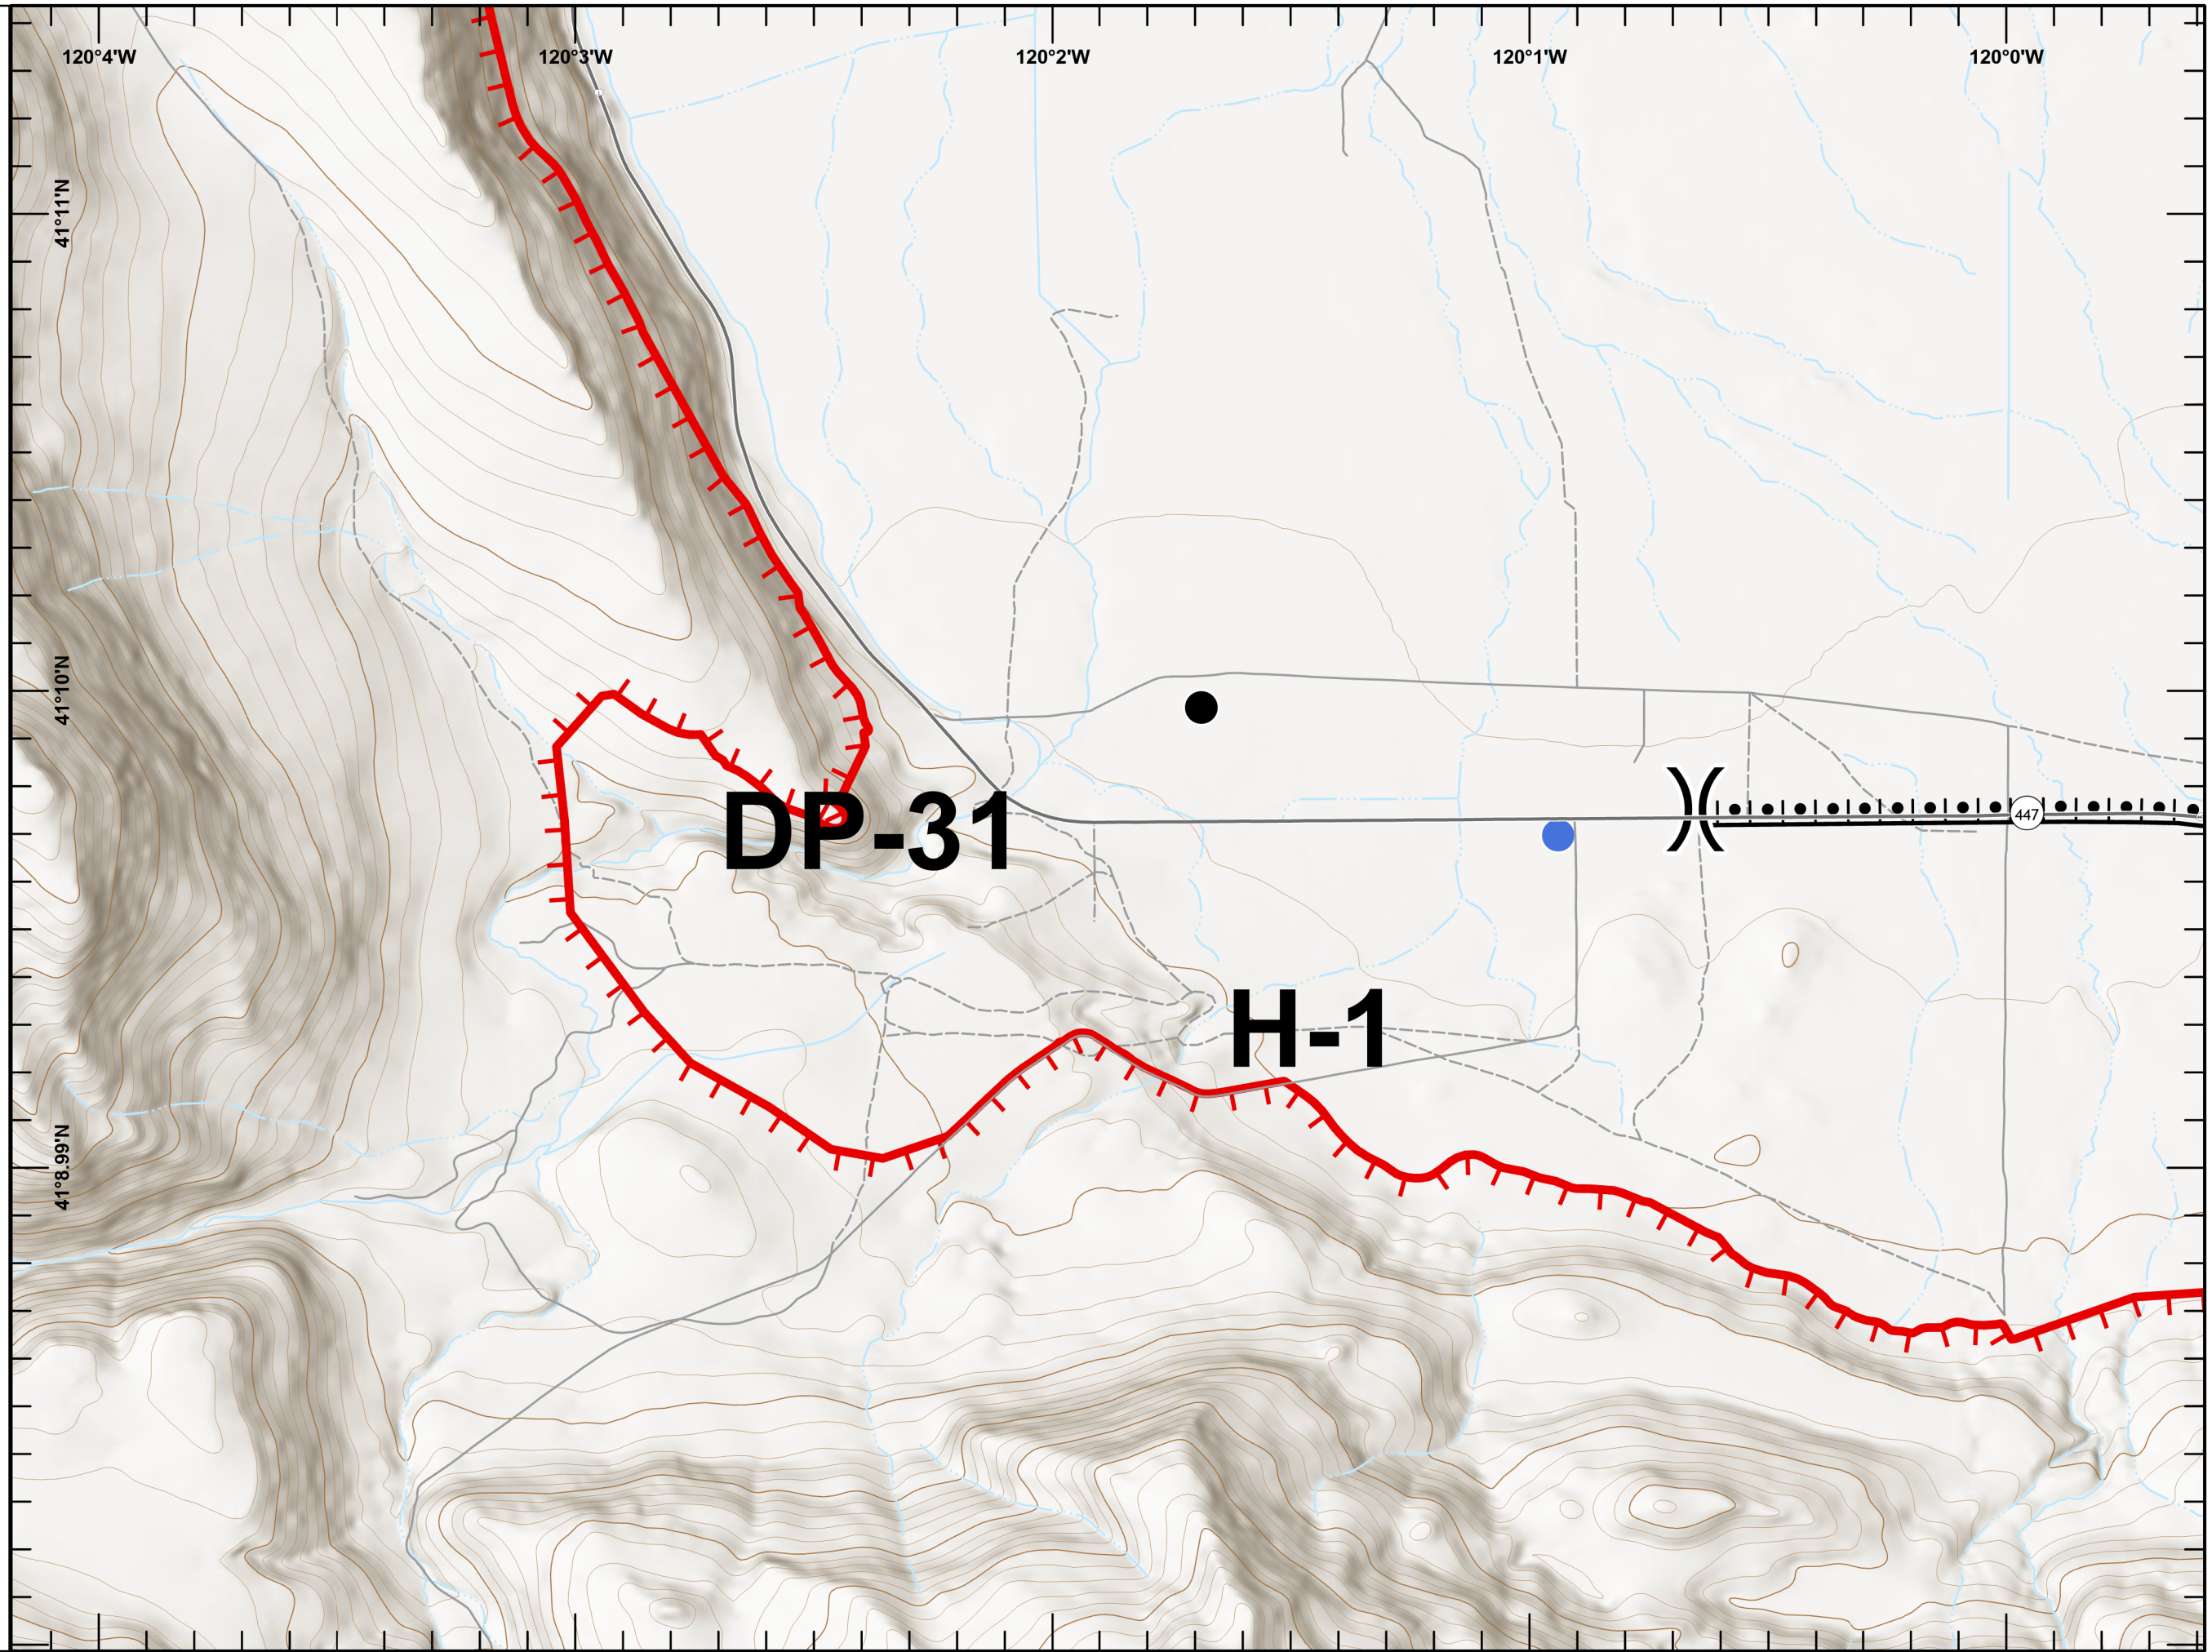

**IAP**  
**W-5 COLD SPRINGS**  
CA-NOD-004727  
08/25/2020

Page 8

 Uncontrolled Fire Edge

1:24,000

Last Updated  
8/24/2020  
23:10

**IAP**  
**W-5 COLD SPRINGS**  
CA-NOD-004727  
08/25/2020

Page 9

-  Division Break
-  Uncontrolled Fire Edge

1:24,000

Last Updated  
8/24/2020  
23:10

**IAP**  
**W-5 COLD SPRINGS**  
CA-NOD-004727  
08/25/2020

Page 10

- ( ) Division Break
- ▬ Uncontrolled Fire Edge

0 1/4 1/2 Miles

1:24,000

Last Updated  
8/24/2020  
23:10

**IAP**  
**W-5 COLD SPRINGS**  
CA-NOD-004727  
08/25/2020

Page 11

- Drop Point
- Helispot
- ) Division Break
- ▬ Uncontrolled Fire Edge
- ▬ Completed Burnout

1:24,000

Last Updated  
8/24/2020  
23:11

**IAP**  
**W-5 COLD SPRINGS**  
CA-NOD-004727  
08/25/2020

Page 16

- Drop Point
- ) Division Break

0 1/4 1/2 Miles

1:24,000

Last Updated  
8/24/2020  
23:11