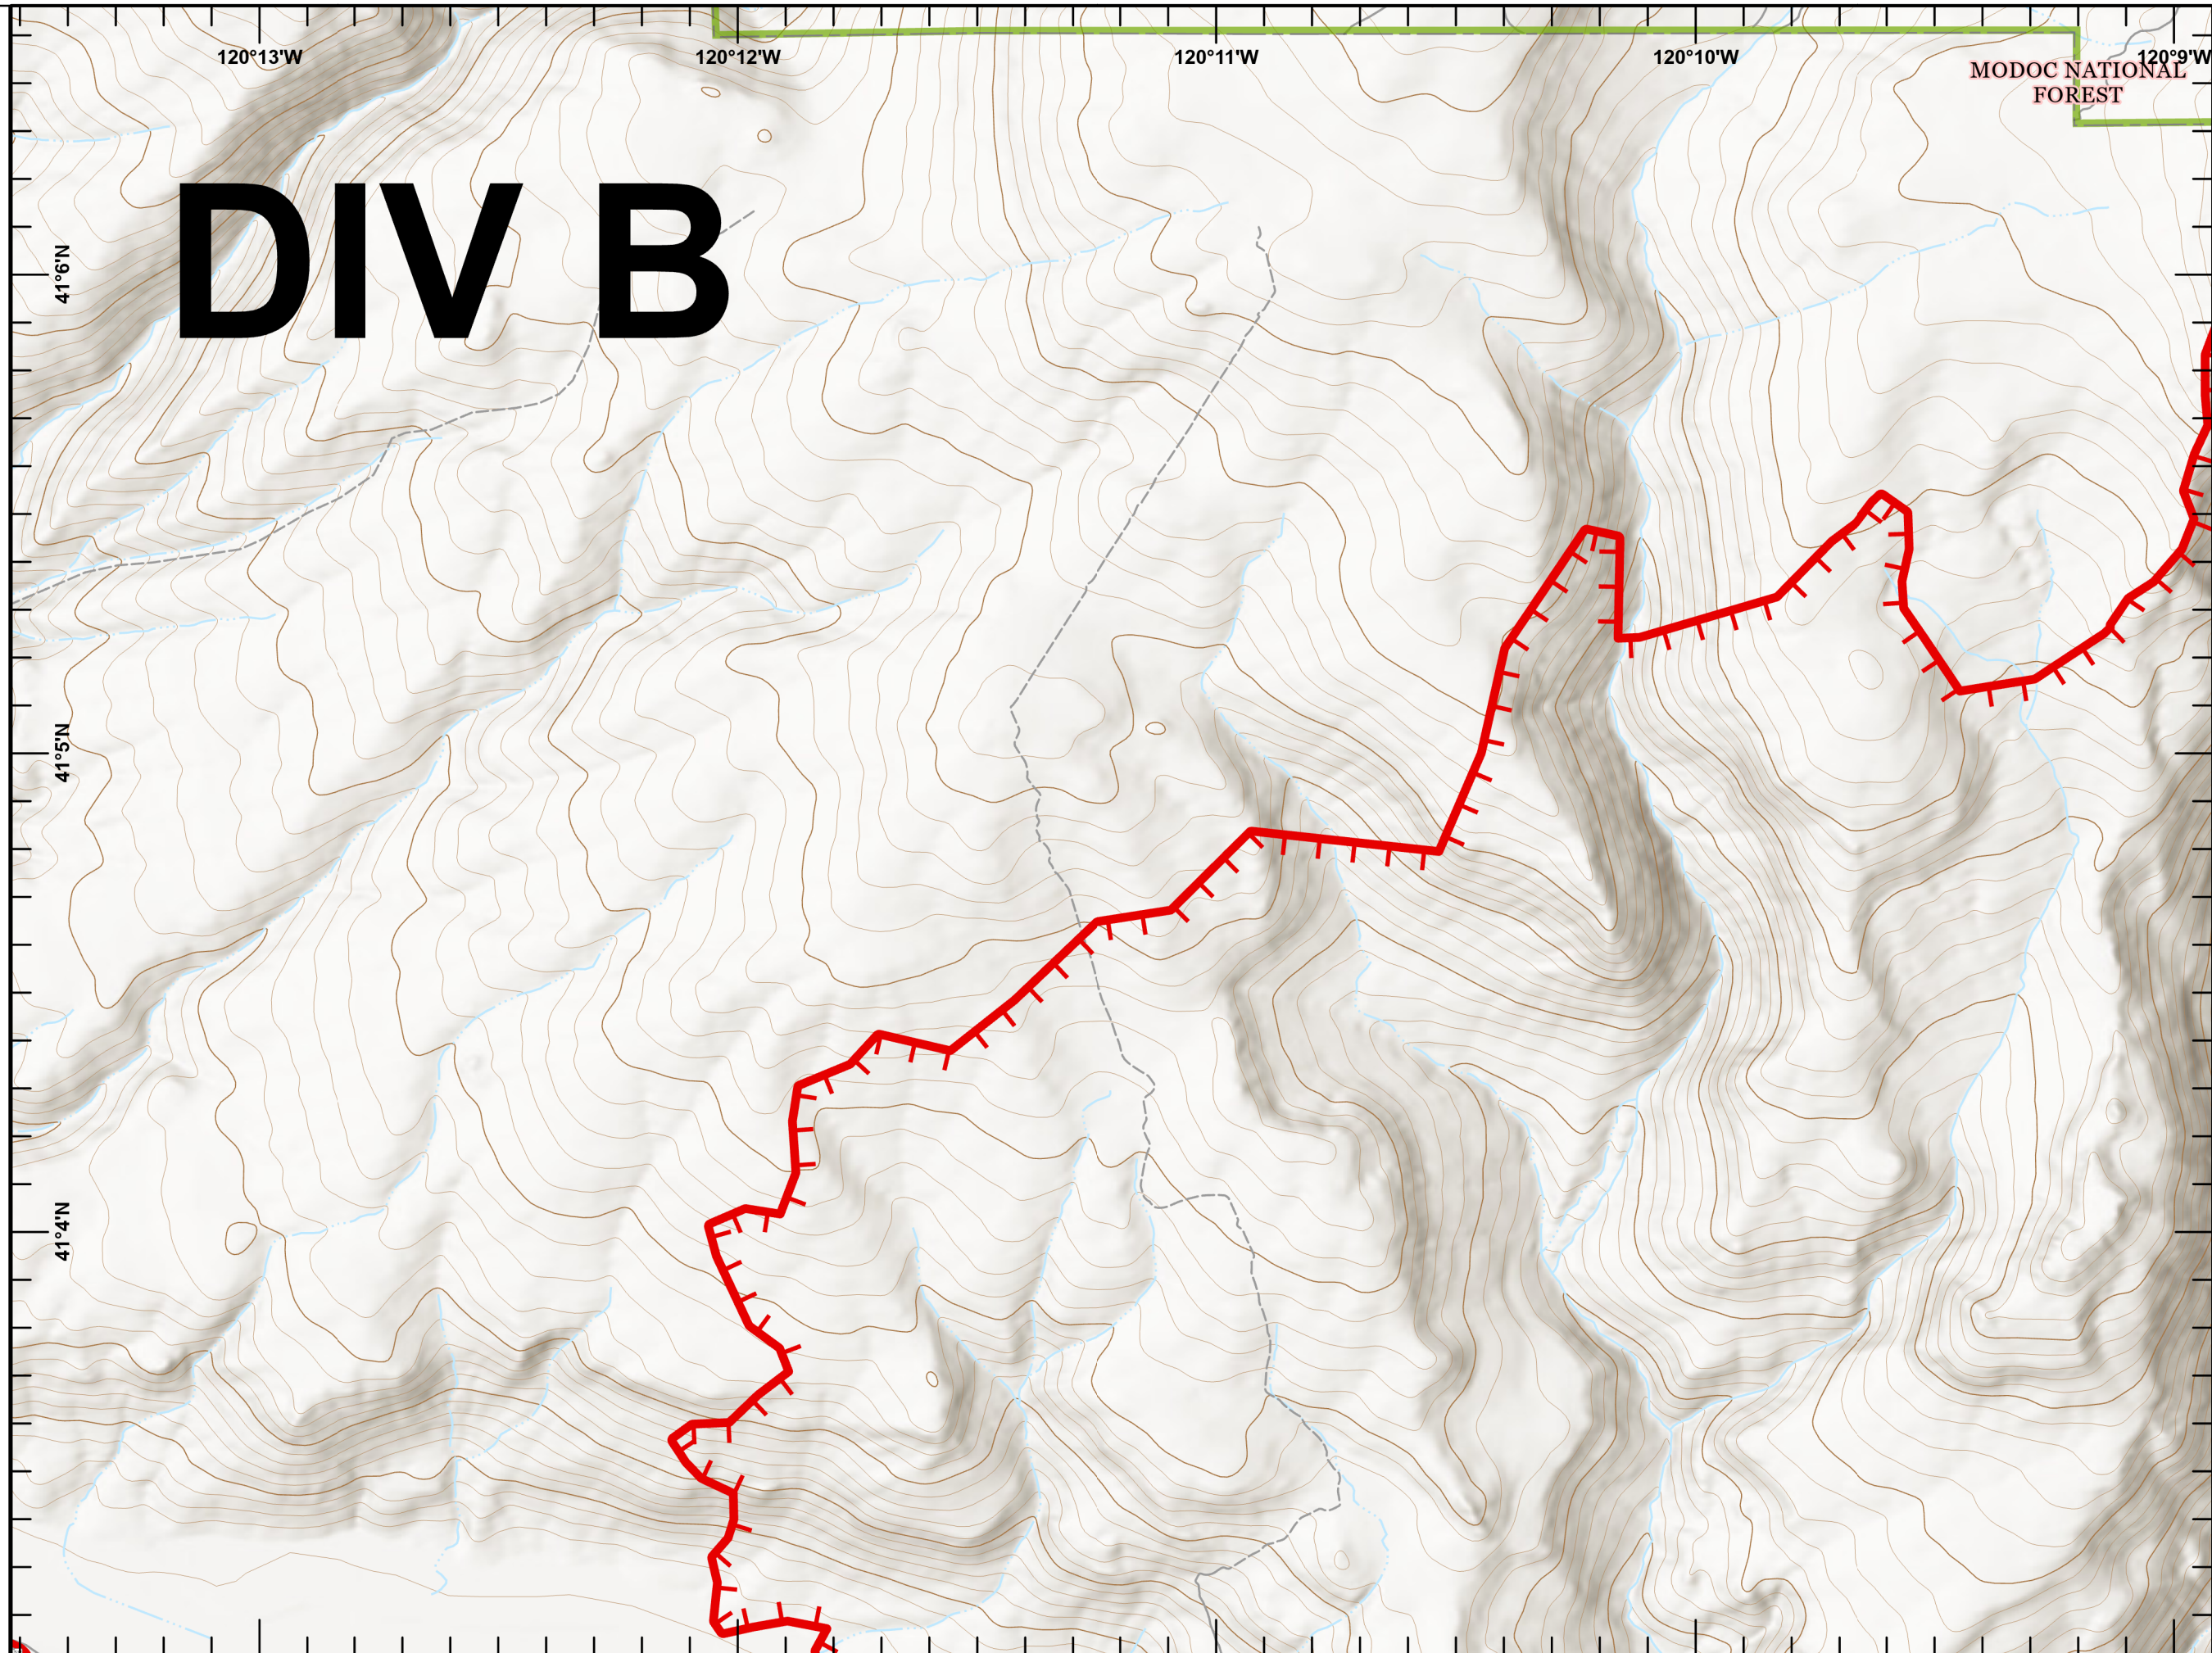

Uncontrolled Fire Edge

DIV B

MODOC NATIONAL FOREST

1:24,000

Last Updated
8/24/2020
23:10