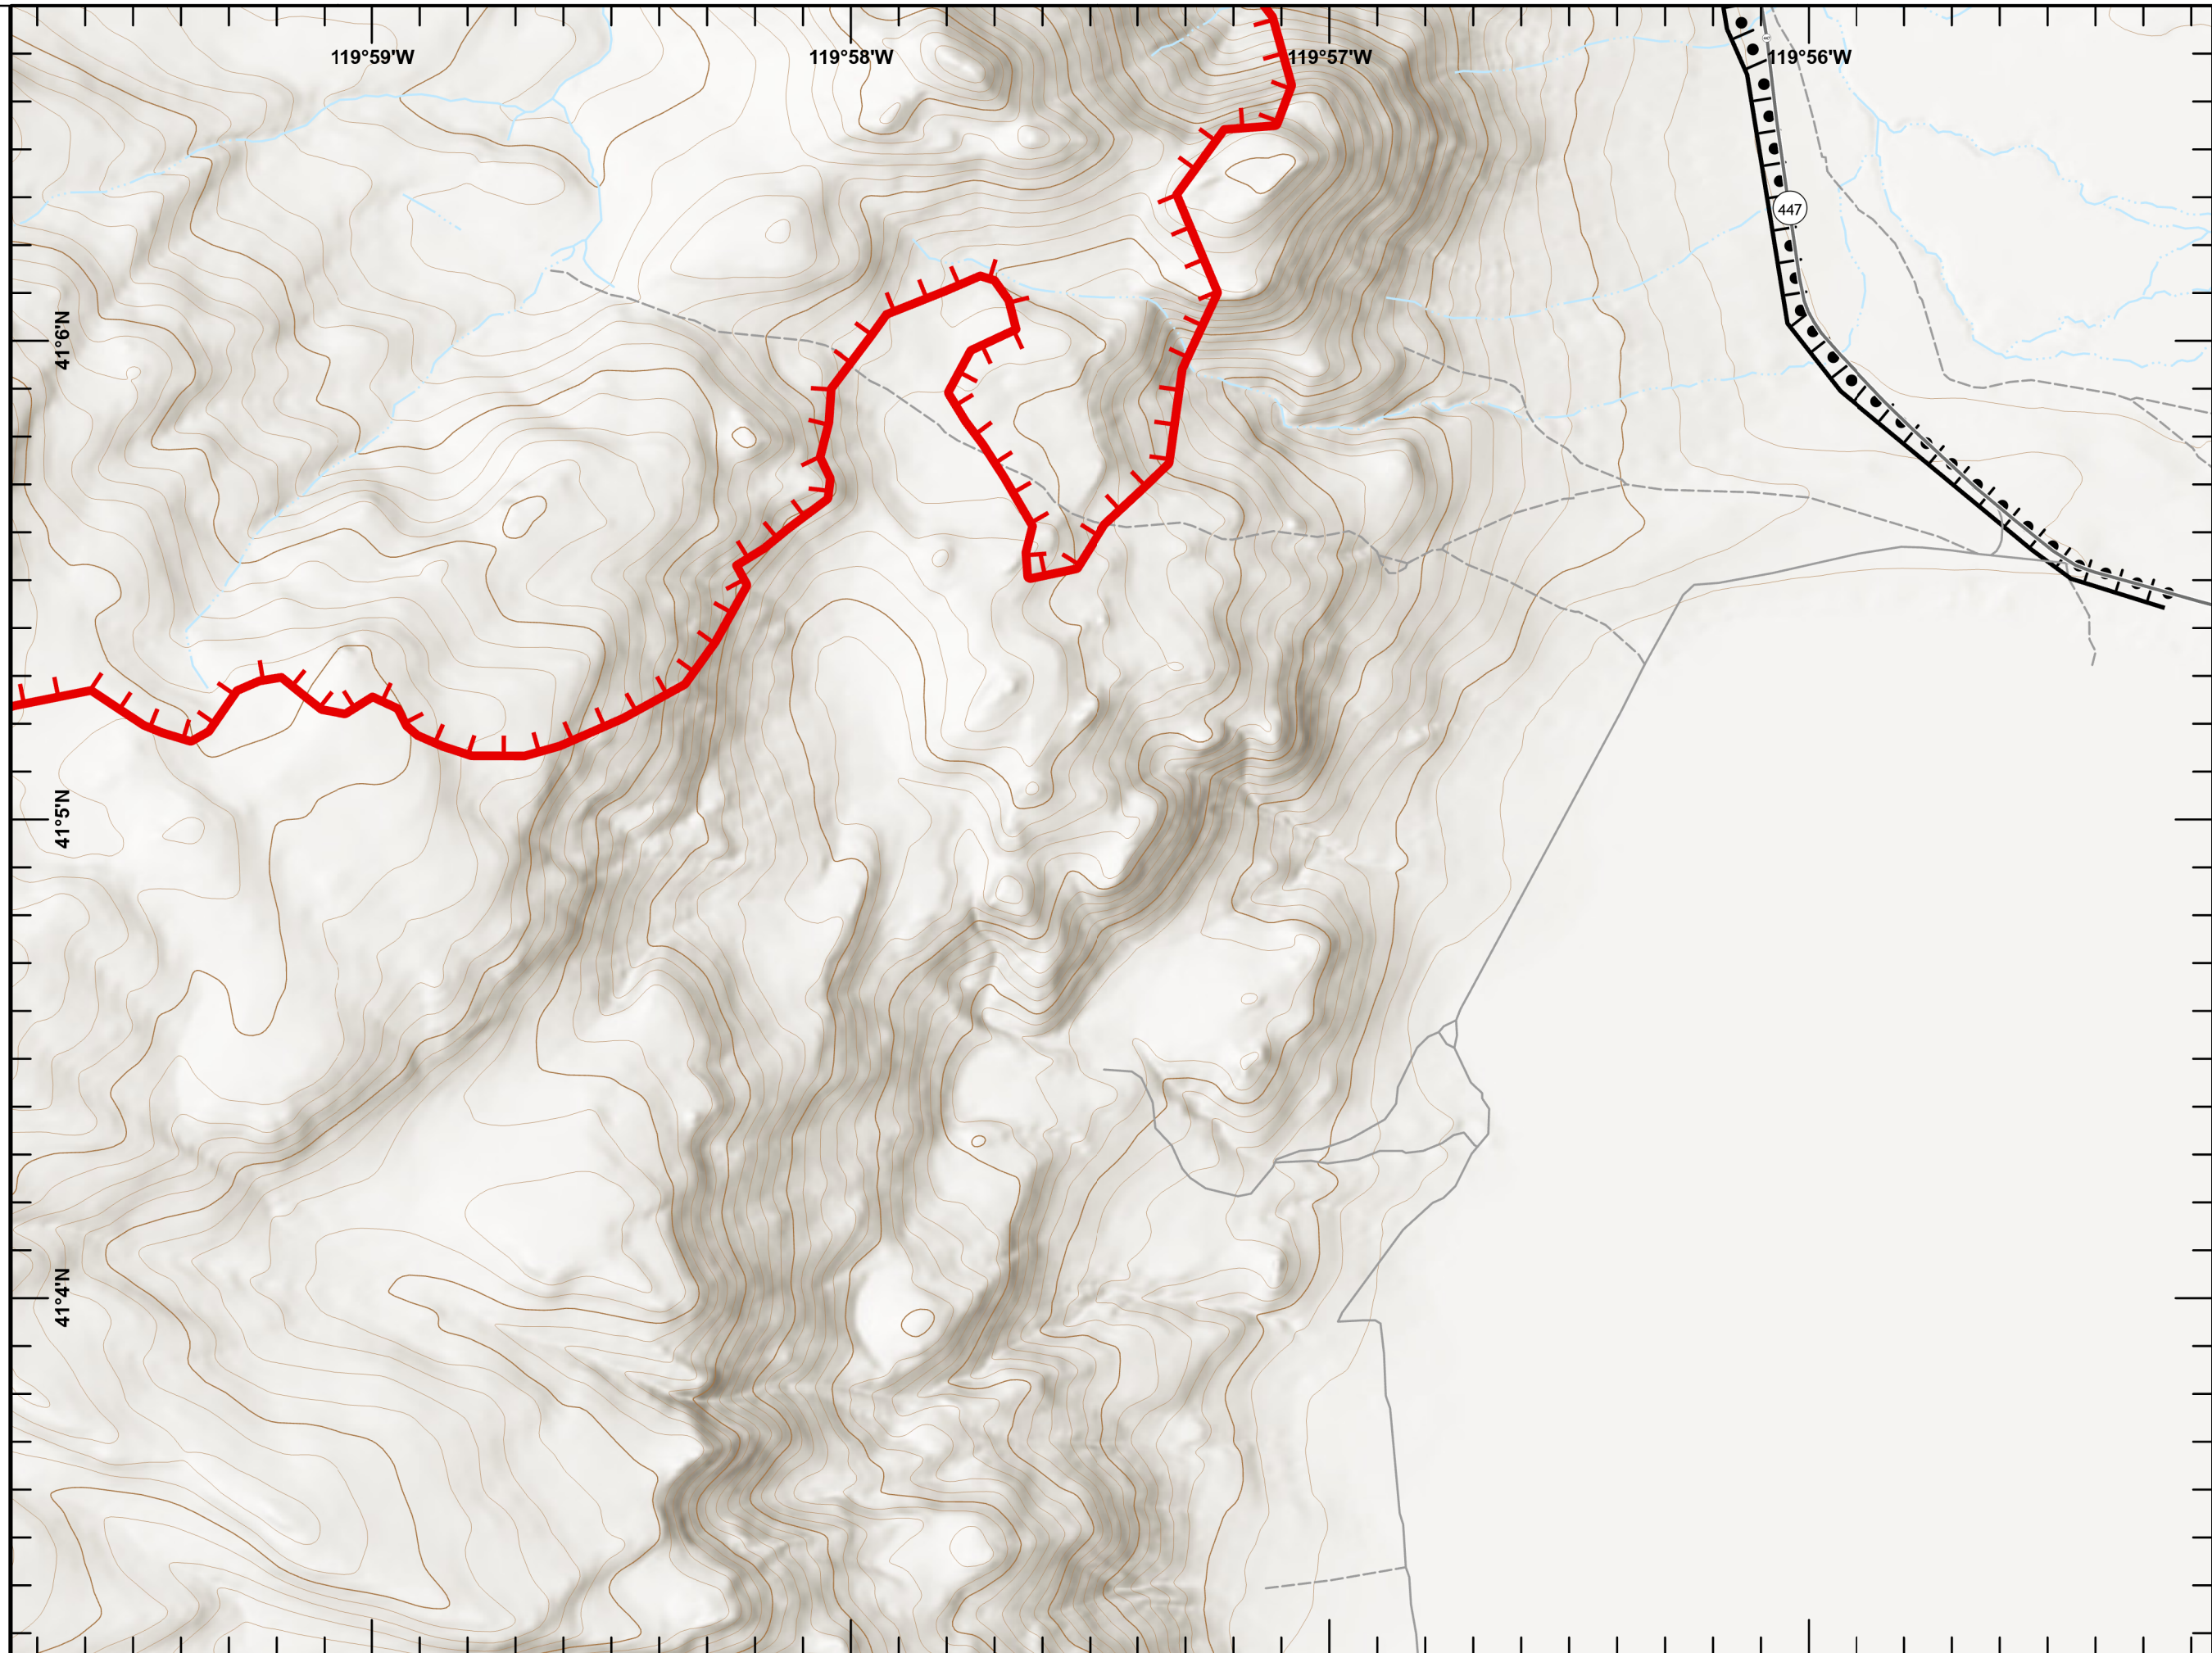

IAP
W-5 COLD SPRINGS
CA-NOD-004727
08/25/2020

Page 15

Uncontrolled Fire Edge
 Completed Burnout

1:24,000

Last Updated
8/24/2020
23:11