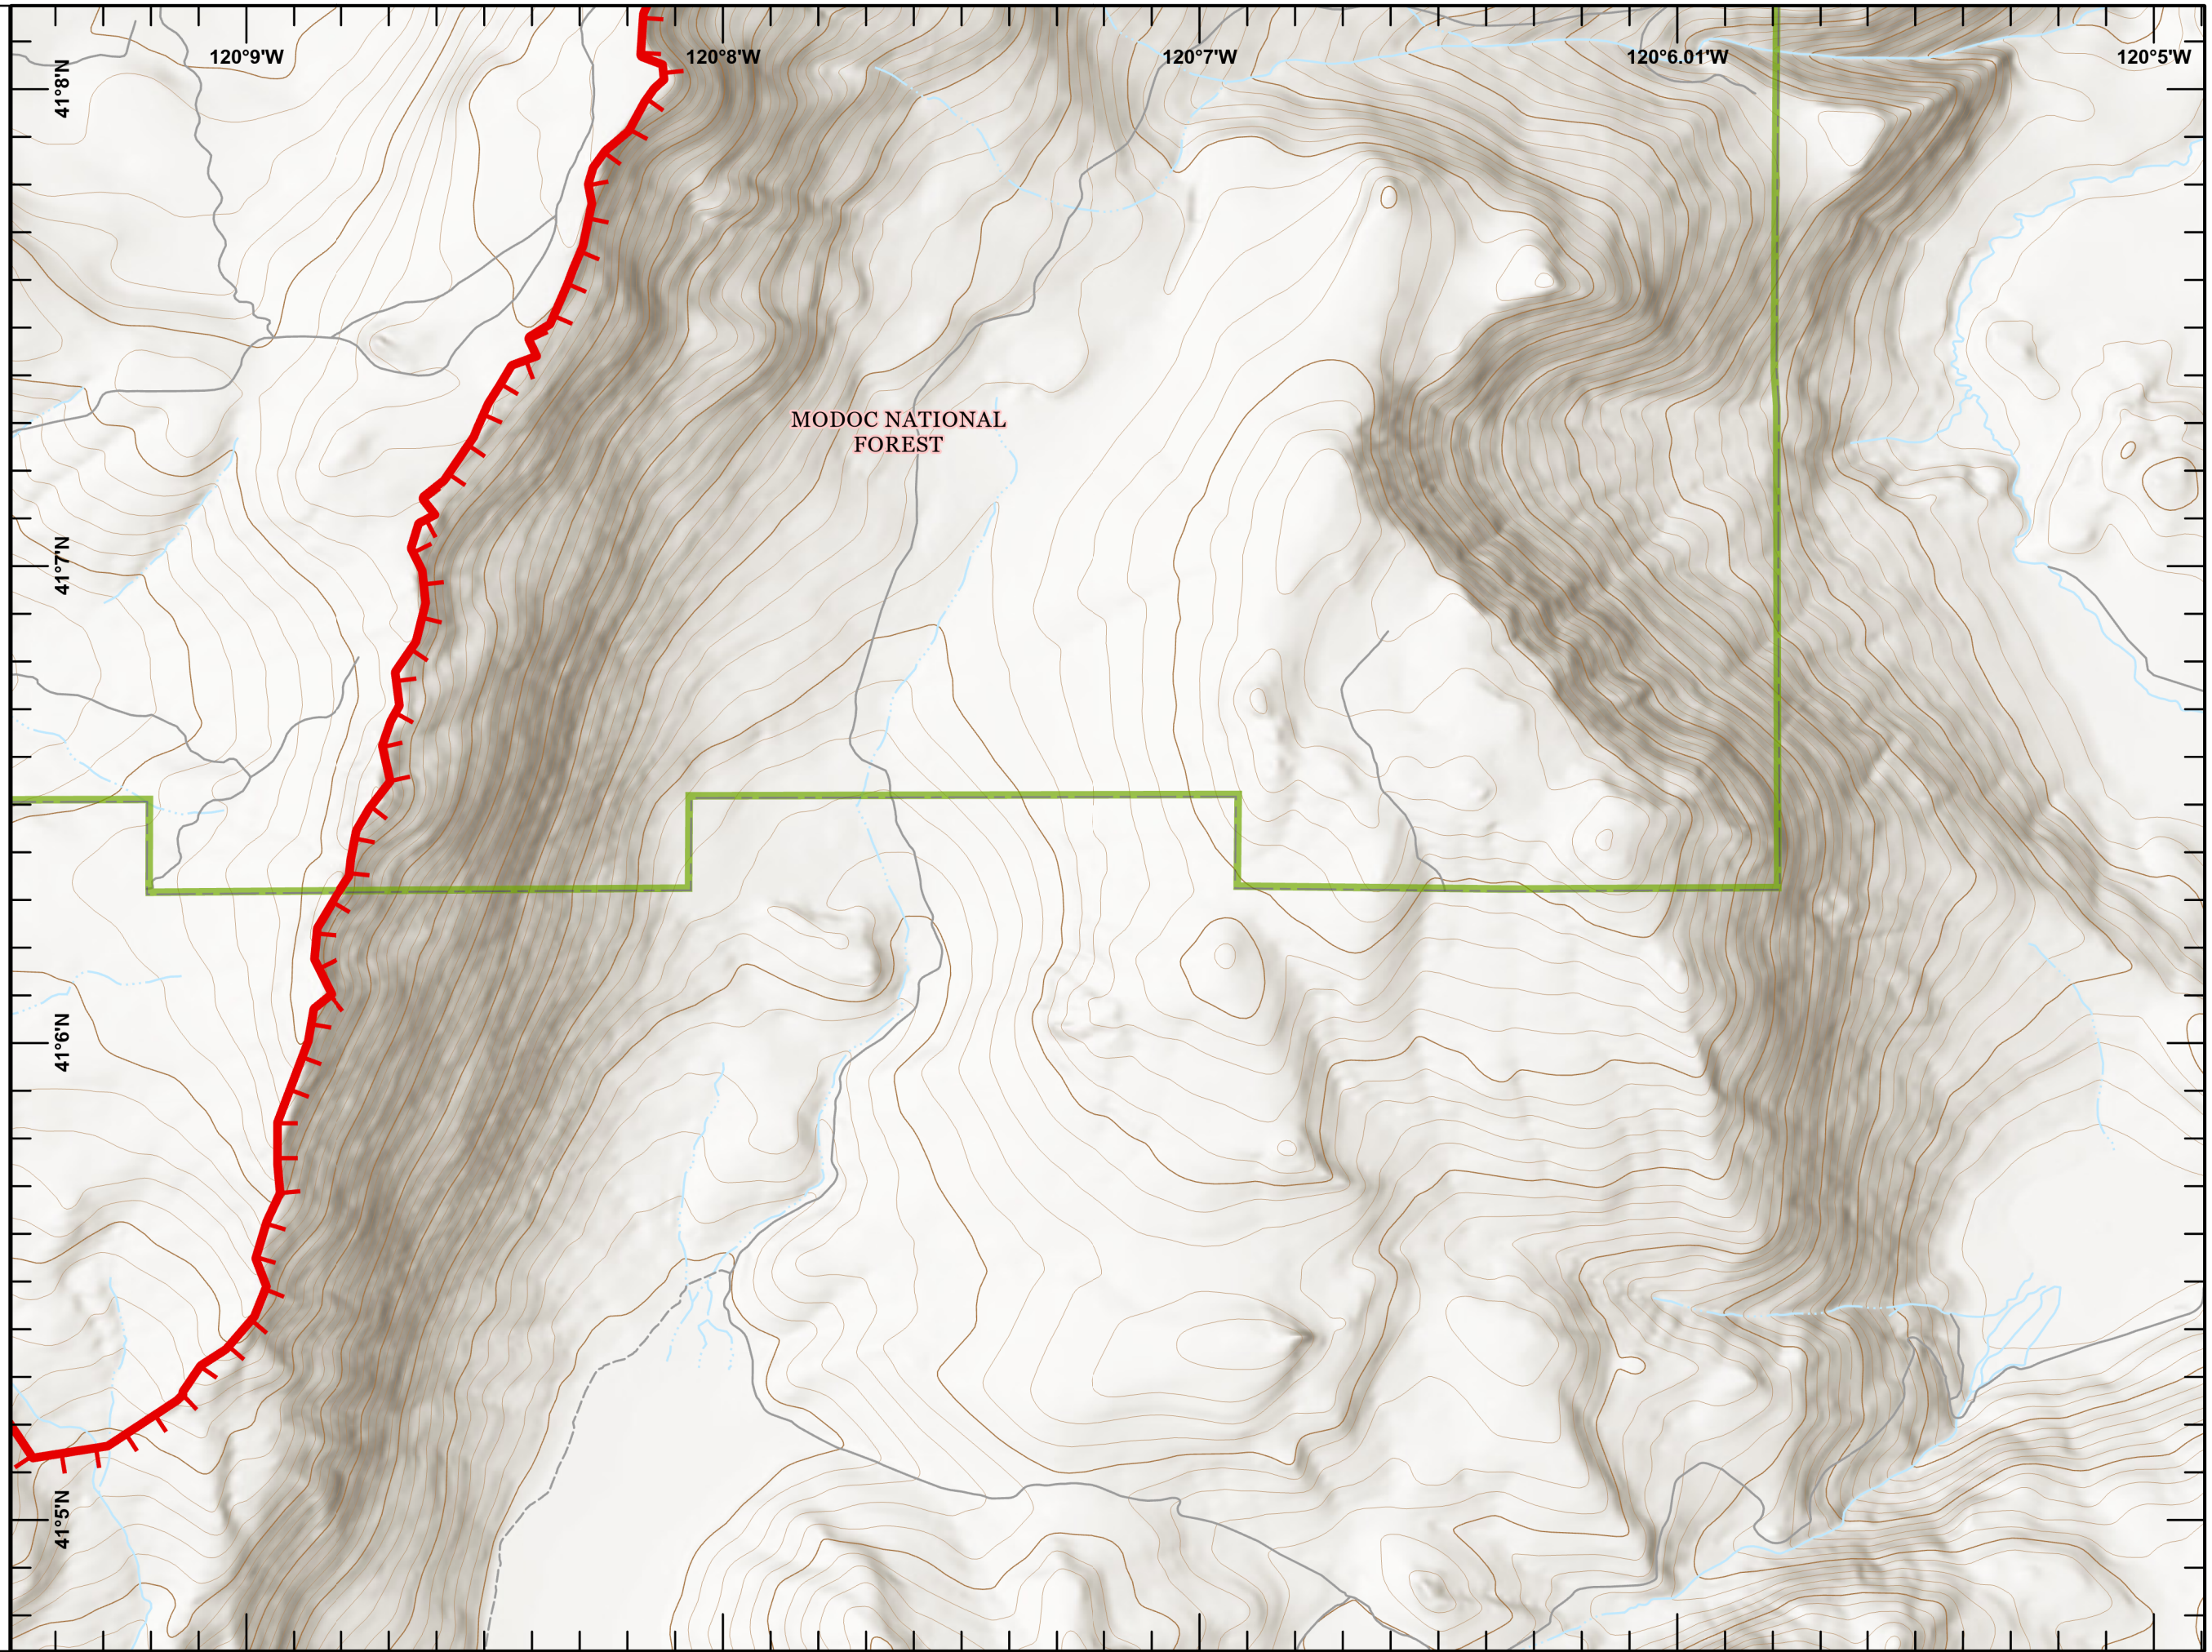

# DIV F

1:24,000

Last Updated  
8/24/2020  
23:10

**IAP**  
**W-5 COLD SPRINGS**  
CA-NOD-004727  
08/25/2020

Page 7

 Uncontrolled Fire Edge

1:24,000

Last Updated  
8/24/2020  
23:10

**IAP**  
**W-5 COLD SPRINGS**  
CA-NOD-004727  
08/25/2020

Page 8

 Uncontrolled Fire Edge

1:24,000

Last Updated  
8/24/2020  
23:10

**IAP**  
**W-5 COLD SPRINGS**  
CA-NOD-004727  
08/25/2020

Page 9

-  Division Break
-  Uncontrolled Fire Edge

1:24,000

Last Updated  
8/24/2020  
23:10

**IAP**  
**W-5 COLD SPRINGS**  
CA-NOD-004727  
08/25/2020

Page 10

- ( ) Division Break
- ▬ Uncontrolled Fire Edge

0 1/4 1/2 Miles

1:24,000

Last Updated  
8/24/2020  
23:10