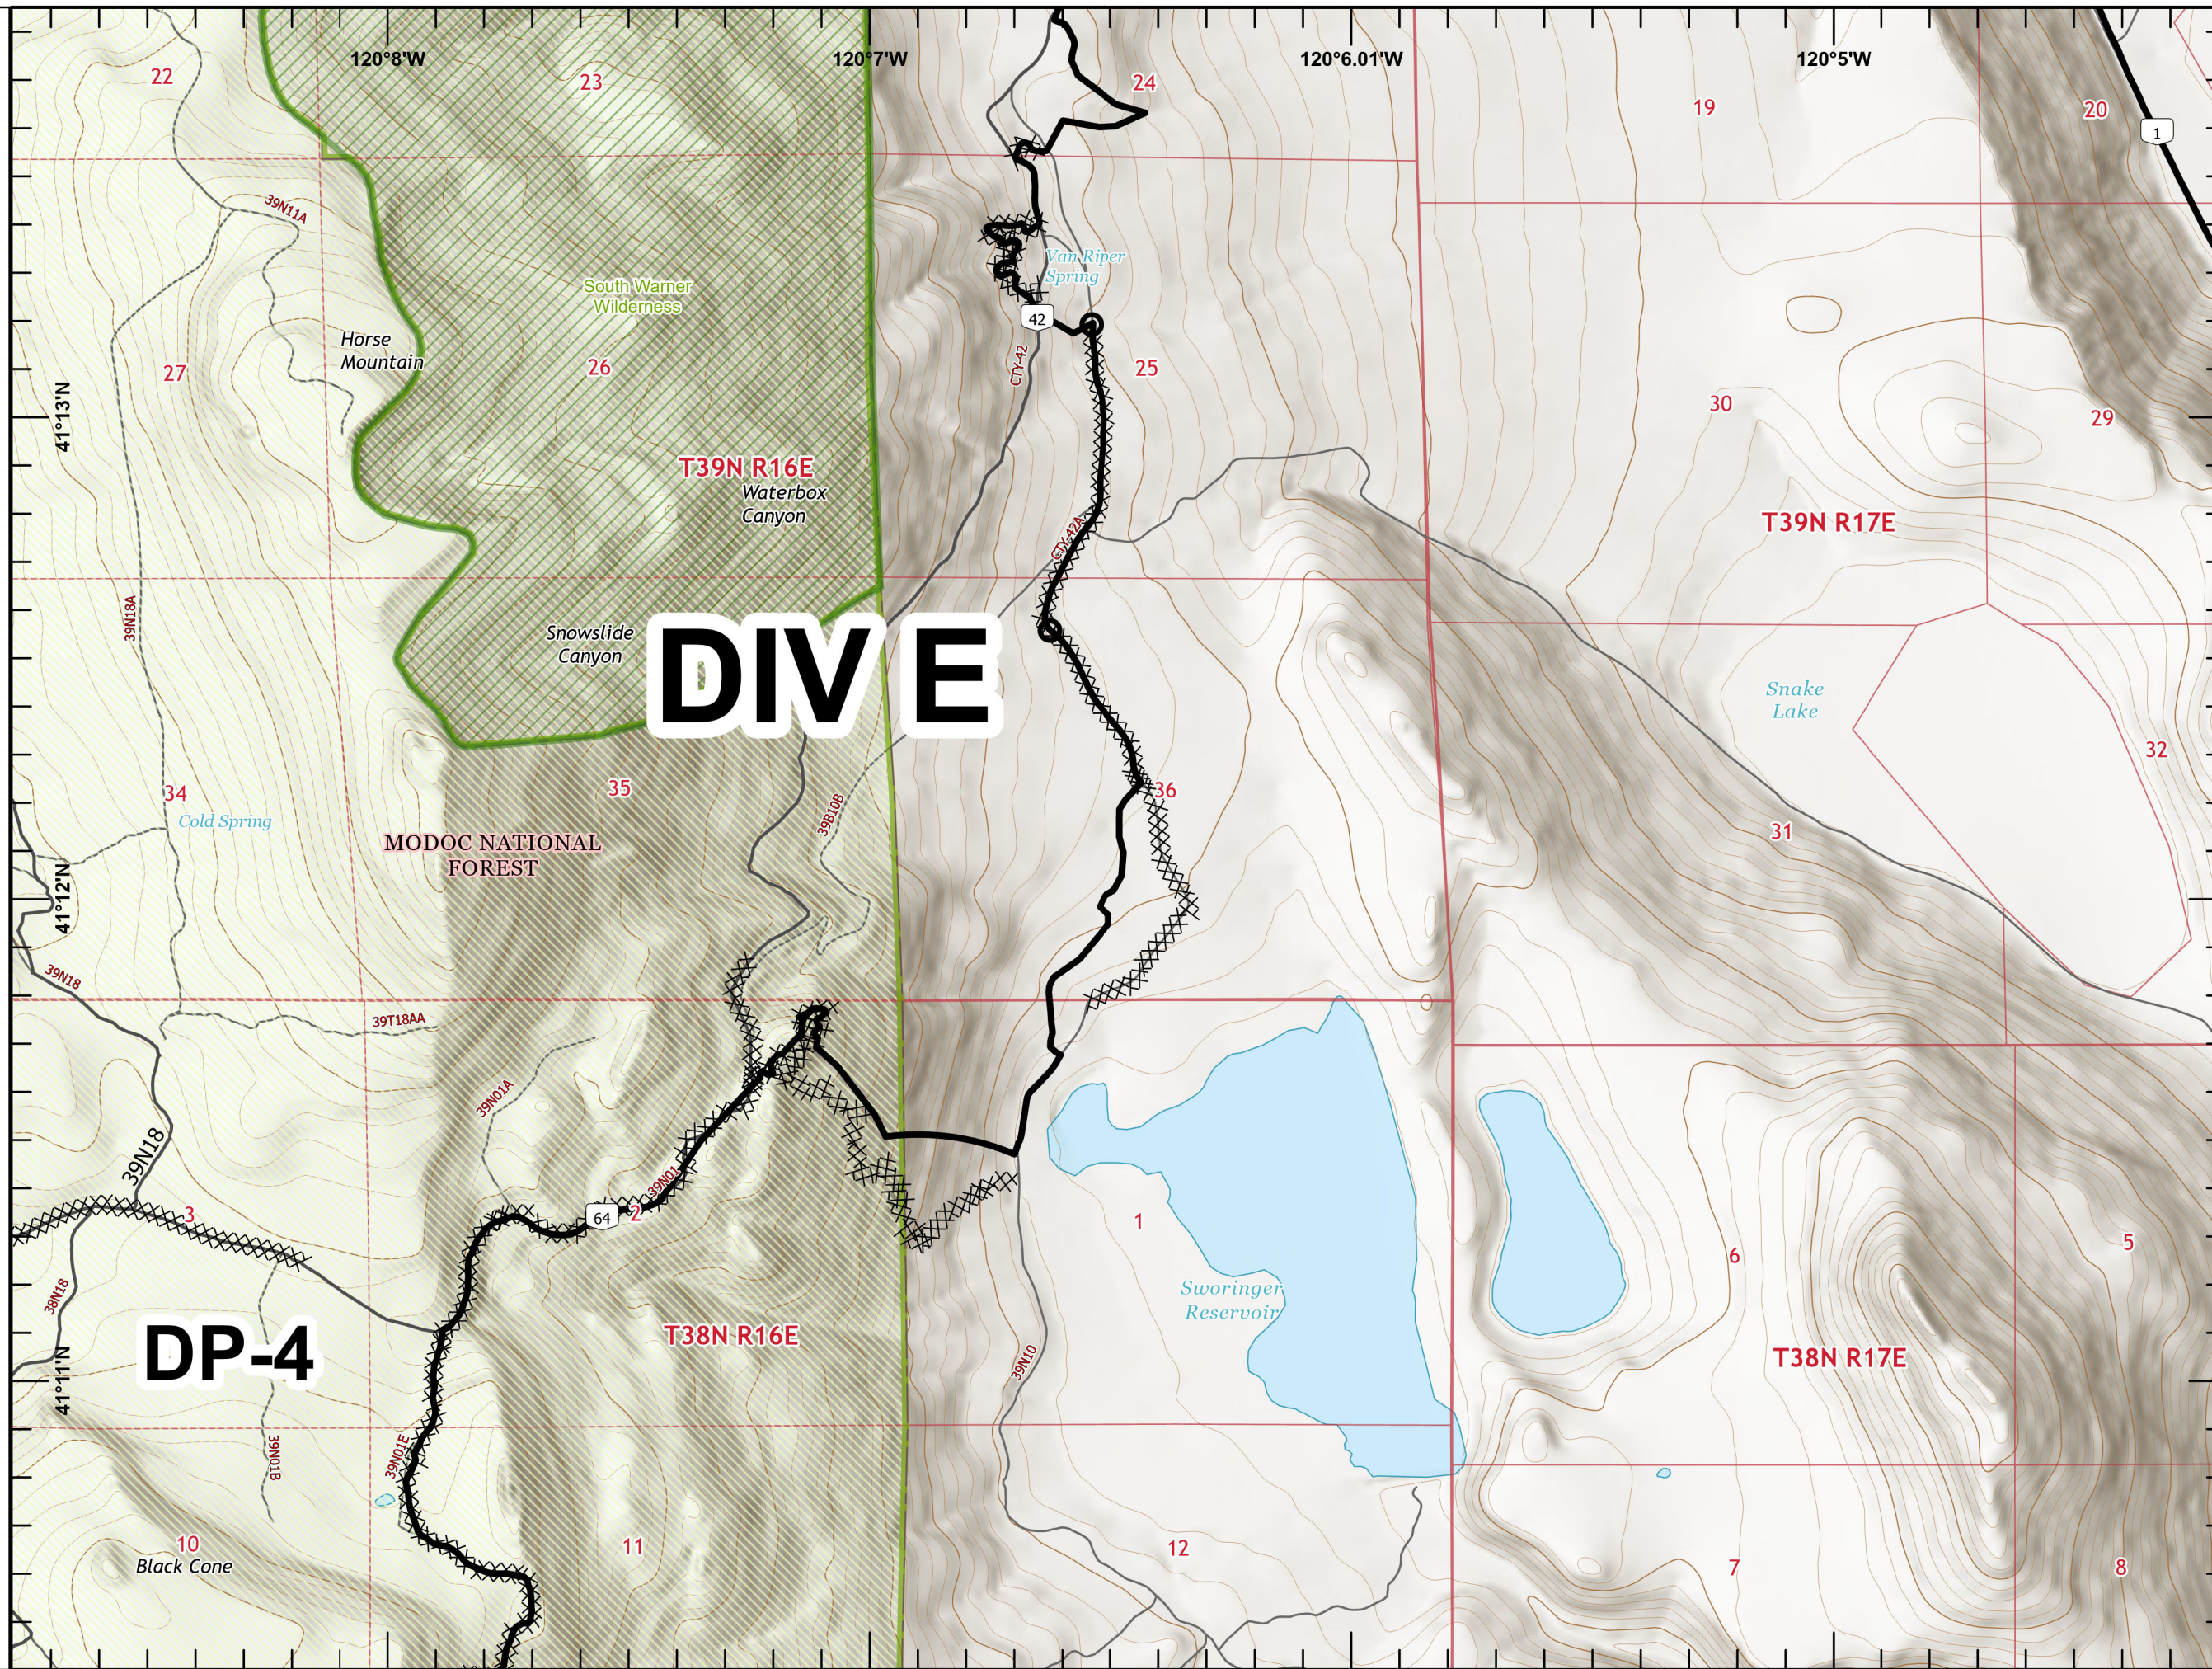

DIV F

DIVE

DP-3

1:24,000

Last Updated
9/5/2020
21:22

IAP
W-5 COLD SPRINGS
CA-NOD-004727
09/06/2020

Page 3

- ⊗⊗ Completed Dozer Line
- ▬ Forest Service
- ▨ USFS Wilderness
- ▨ Tulead DuckFlat CRA

DIV C

H-2

1:24,000

Last Updated
9/5/2020
21:23

-  Culvert
-  Contained Line
-  Completed Dozer Line
-  Forest Service
-  USFS Wilderness
-  Tulead DuckFlat CRA

DIVE

DP-4

0  1/2 Miles

IAP
W-5 COLD SPRINGS
CA-NOD-004727
09/06/2020

Page 6

- ⌘⌘ Completed Dozer Line
- Forest Service
- USFS Wilderness
- Tulead DuckFlat CRA

DIV C

0 1/2 Miles

1:24,000

Last Updated
9/5/2020
21:23

IAP
W-5 COLD SPRINGS
CA-NOD-004727
09/06/2020

Page 7

- ⌘⌘ Completed Dozer Line
- Forest Service
- USFS Wilderness
- Tulead DuckFlat CRA

DIV C

0 1/2 Miles

1:24,000

Last Updated
9/5/2020
21:24

IAP
W-5 COLD SPRINGS
CA-NOD-004727
09/06/2020

Page 8