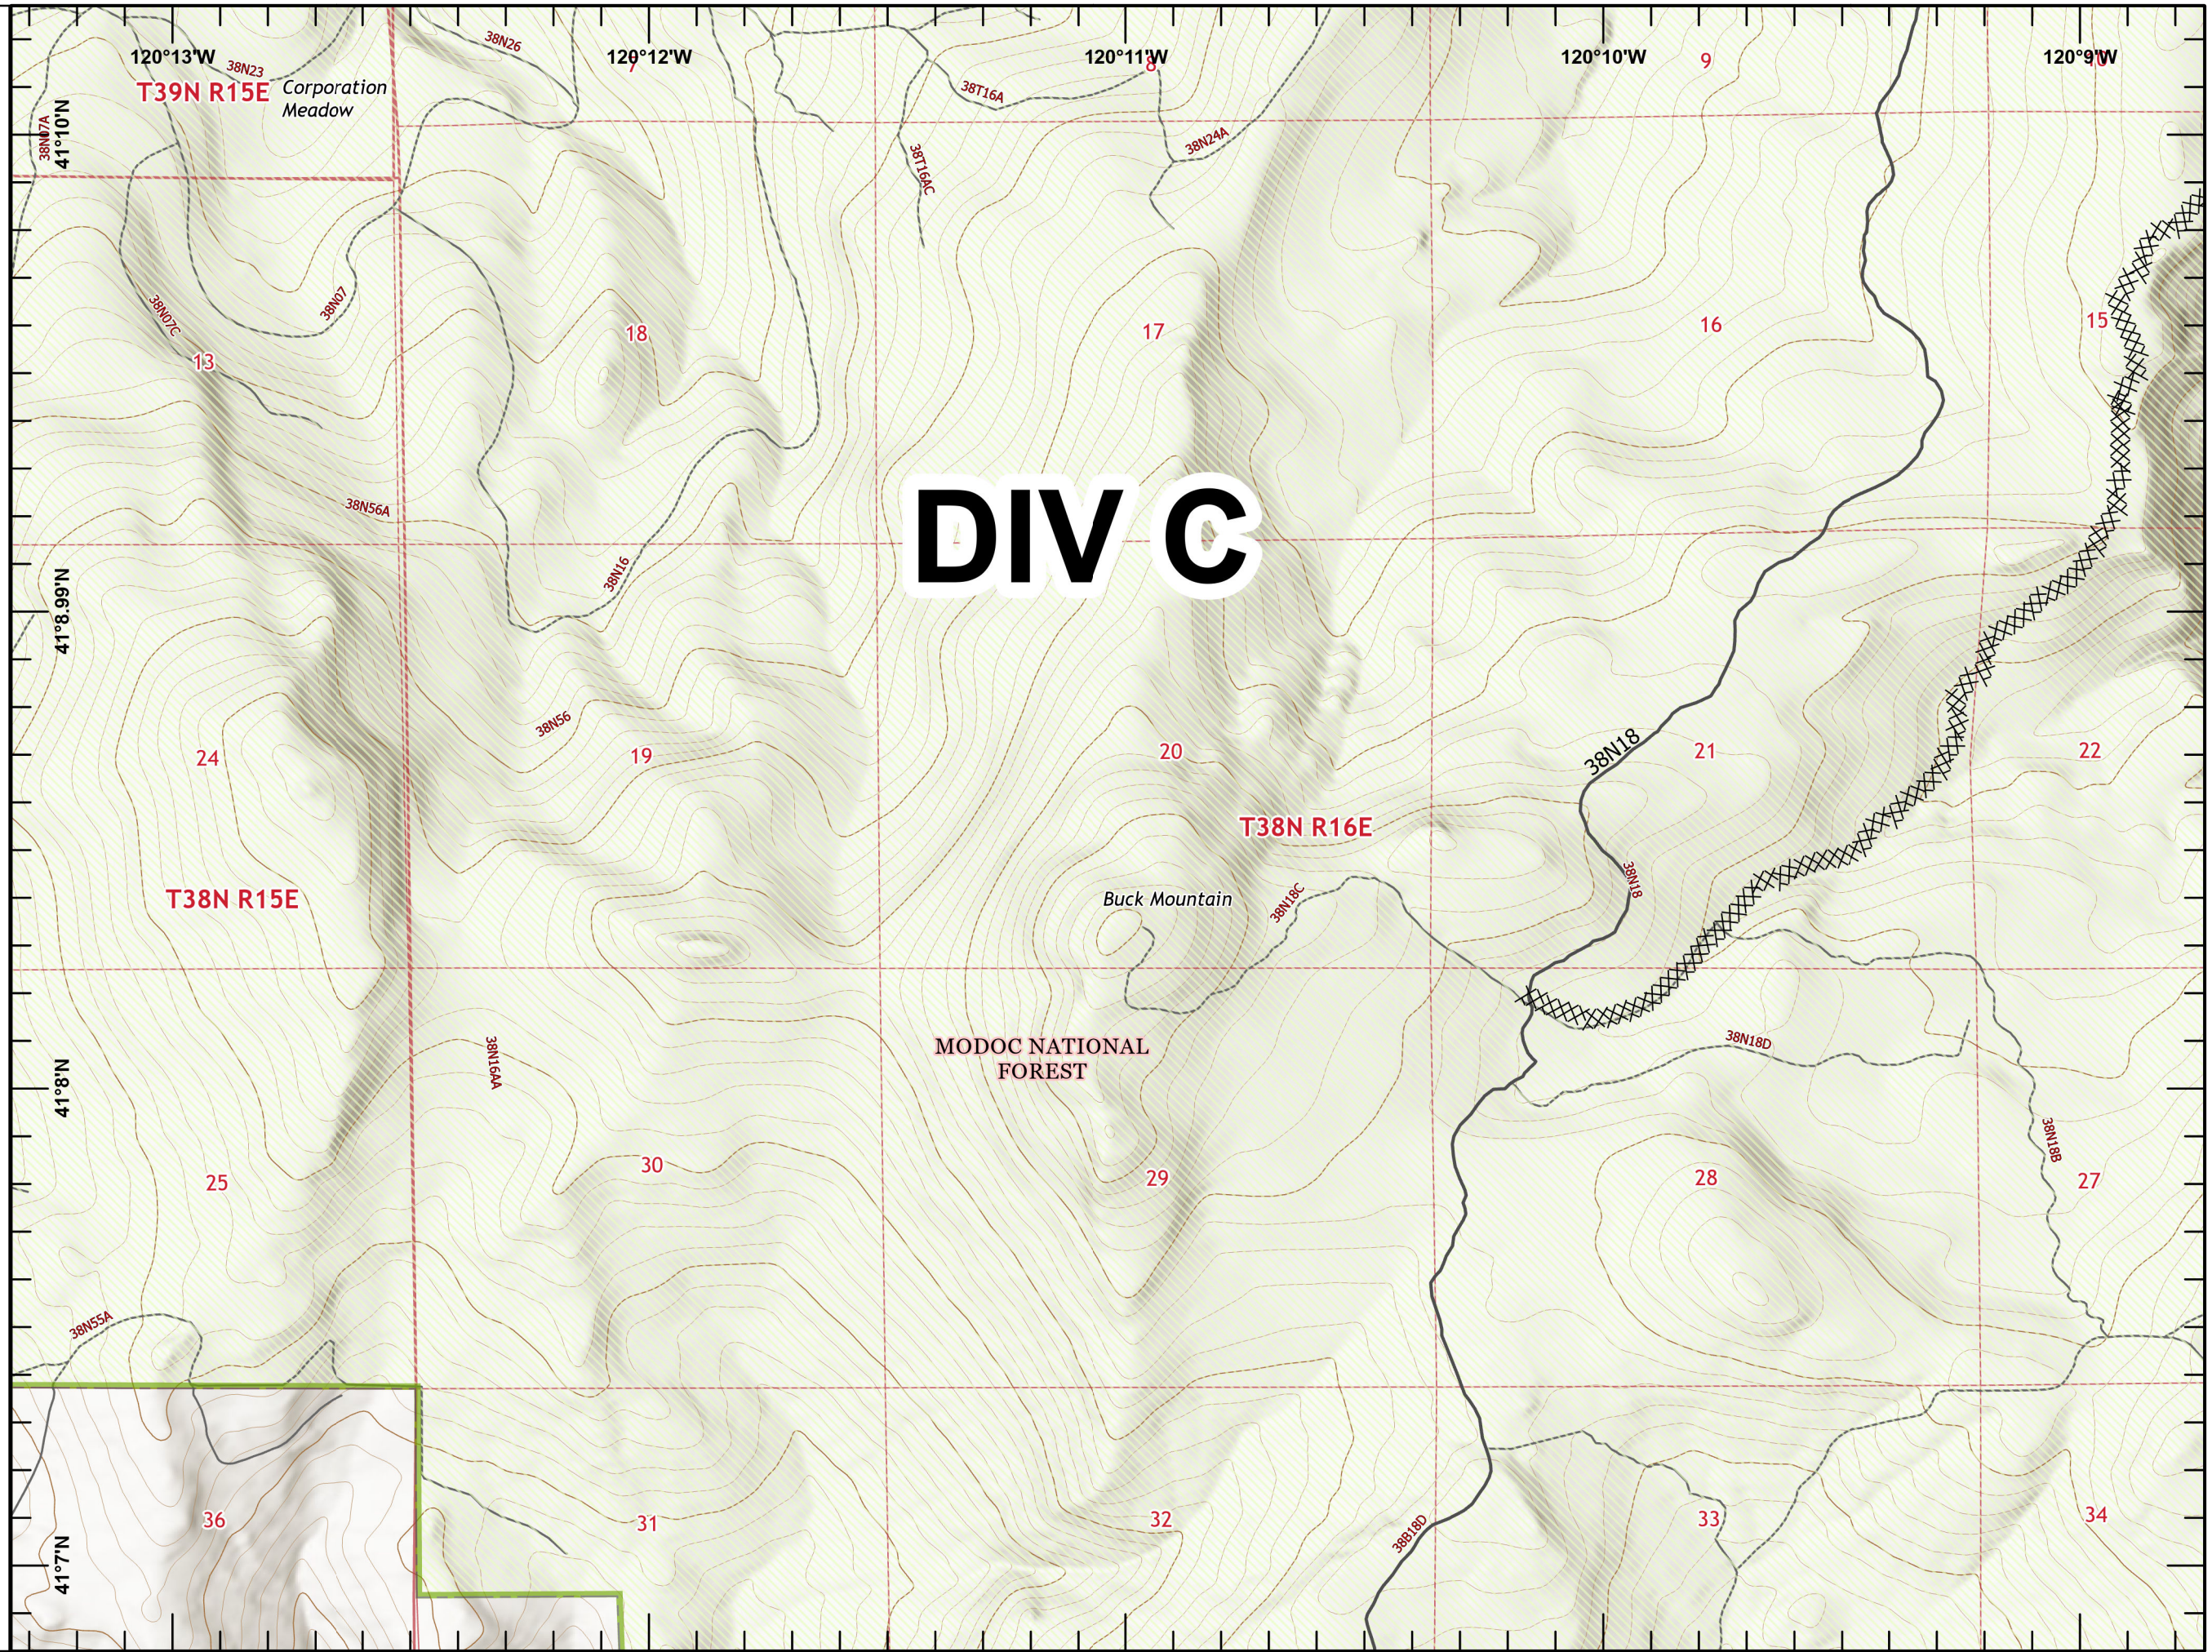

IAP
W-5 COLD SPRINGS
CA-NOD-004727
09/06/2020

Page 6

- ⌘⌘ Completed Dozer Line
- Forest Service
- USFS Wilderness
- Tulead DuckFlat CRA

DIV C

0 1/2 Miles

1:24,000

Last Updated
9/5/2020
21:23

IAP
W-5 COLD SPRINGS
CA-NOD-004727
09/06/2020

Page 7

- ⌘⌘ Completed Dozer Line
- Forest Service
- USFS Wilderness
- Tulead DuckFlat CRA

DIV C

0 1/2 Miles

1:24,000

Last Updated
9/5/2020
21:24

IAP
W-5 COLD SPRINGS
CA-NOD-004727
09/06/2020

Page 8

-  Uncontrolled Fire Edge
-  Contained Line
-  Completed Dozer Line
-  Forest Service
-  USFS Wilderness
-  Tuleadad DuckFlat CRA

0  1/2 Miles

1:24,000

Last Updated
9/5/2020
21:24

IAP
W-5 COLD SPRINGS
CA-NOD-004727
09/06/2020

0  1/2 Miles

1:24,000

Last Updated
9/5/2020
21:25

IAP
W-5 COLD SPRINGS
CA-NOD-004727
09/06/2020

Page 11

- ⌘⌘ Completed Dozer Line
- Forest Service
- USFS Wilderness
- Tulead DuckFlat CRA

0 1/2 Miles

1:24,000