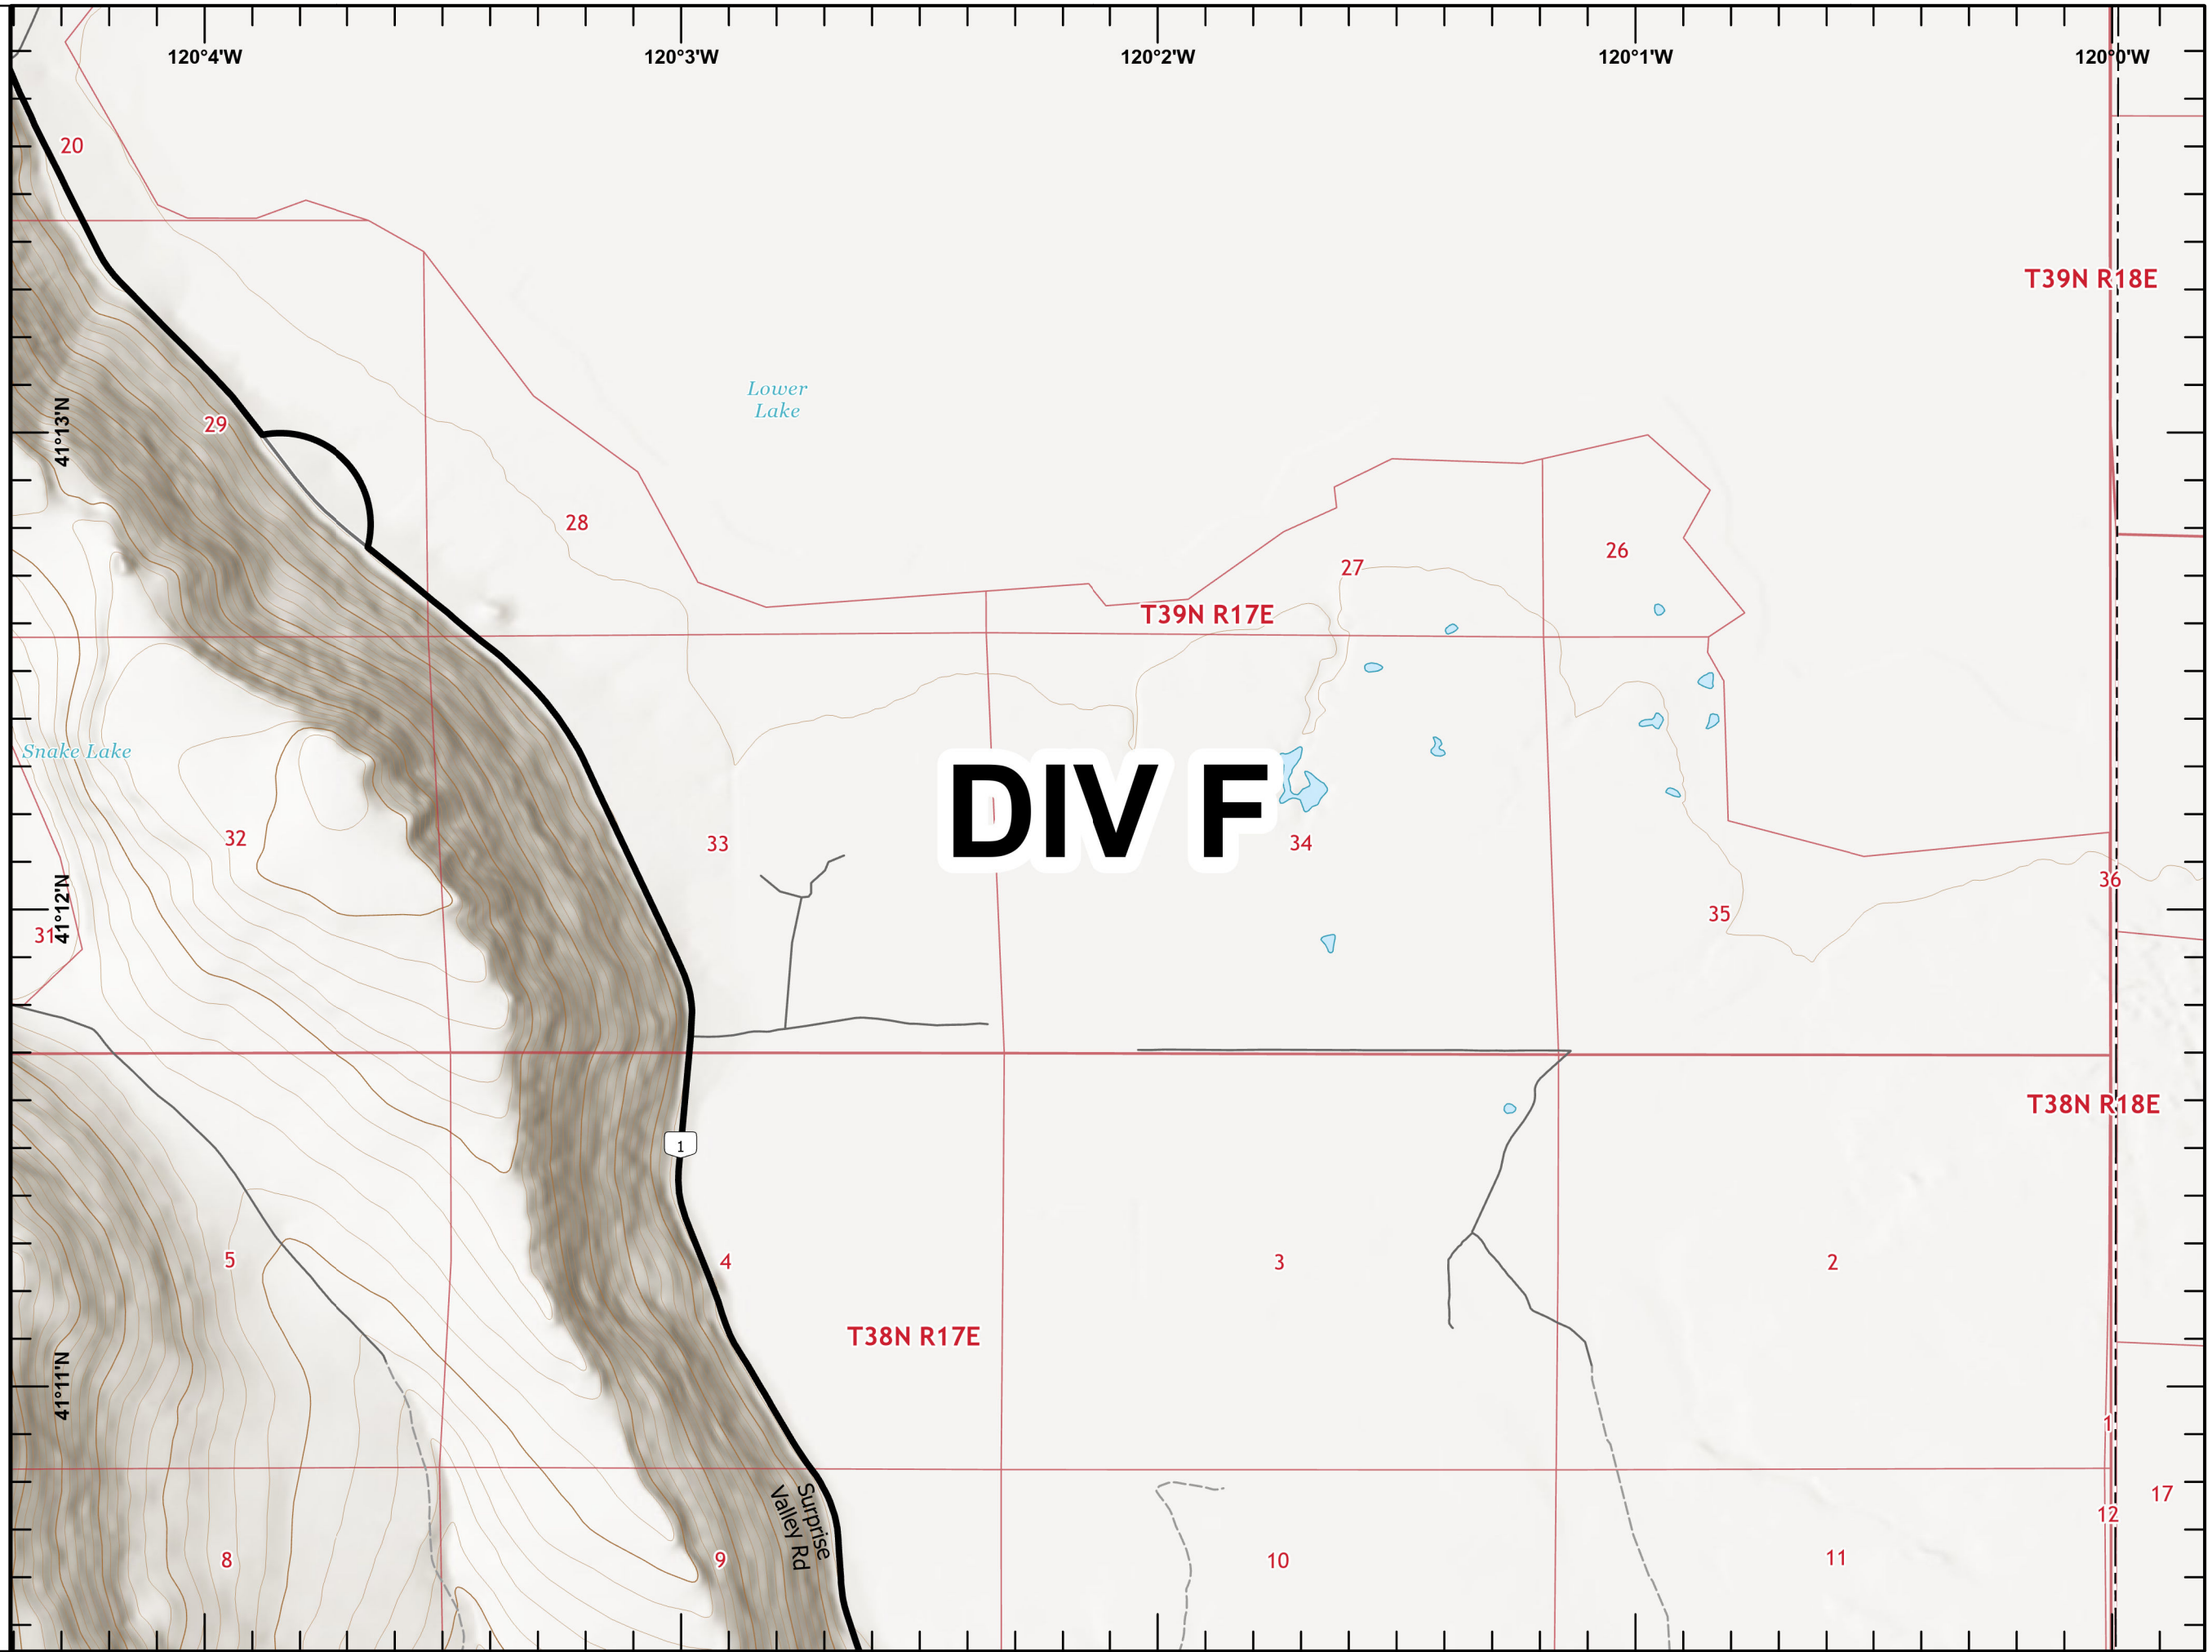

IAP
W-5 COLD SPRINGS
CA-NOD-004727
09/06/2020

Page 5

- Contained Line
- Forest Service
- USFS Wilderness
- Tulead DuckFlat CRA

DIV F

1:24,000

Last Updated
9/5/2020
21:23