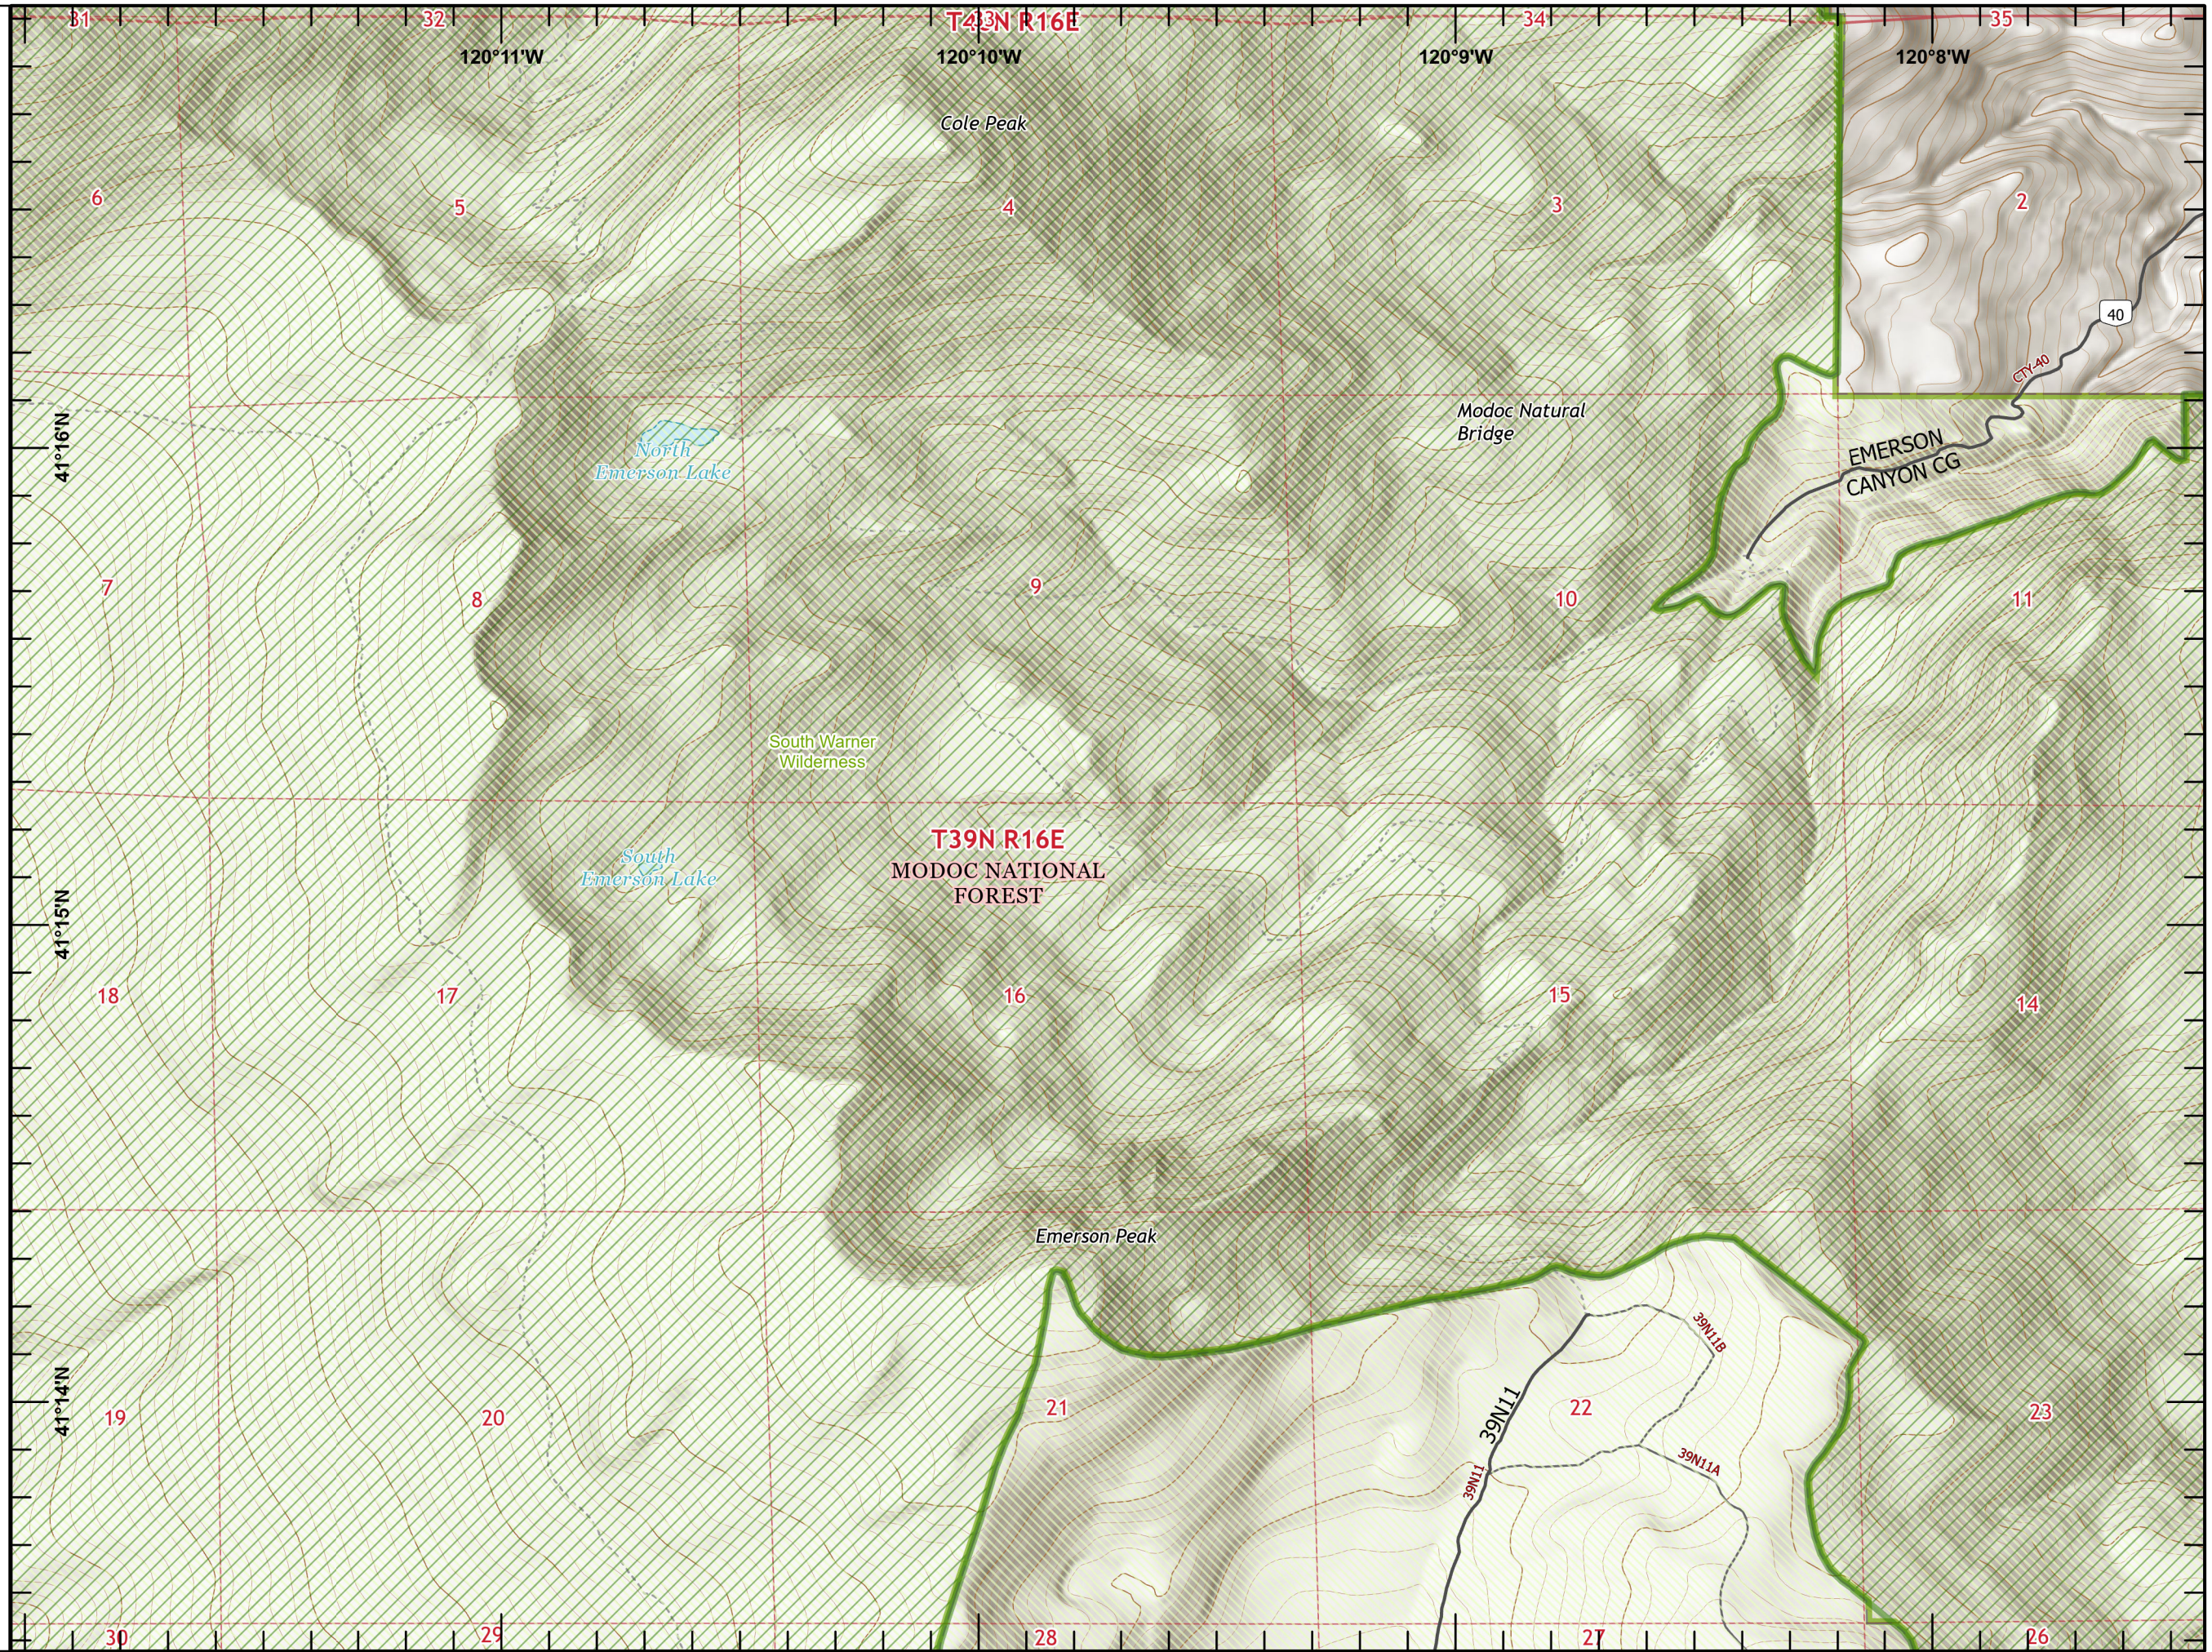

IAP
W-5 COLD SPRINGS
CA-NOD-004727
09/06/2020

Page 1

-  Forest Service
-  USFS Wilderness
-  Tuleadad DuckFlat CRA

0 1/2 Miles

1:24,000

Last Updated
9/5/2020
21:22

-  Contained Line
-  Forest Service
-  USFS Wilderness
-  Tuleadad DuckFlat CRA

DIV F

DIVE

DP-3

1:24,000

Last Updated
9/5/2020
21:22

IAP
W-5 COLD SPRINGS
CA-NOD-004727
09/06/2020

Page 3

- ⊗⊗ Completed Dozer Line
- ▬ Forest Service
- ▨ USFS Wilderness
- ▨ Tulead DuckFlat CRA

DIV C

H-2

1:24,000

Last Updated
9/5/2020
21:23

-  Culvert
-  Contained Line
-  Completed Dozer Line
-  Forest Service
-  USFS Wilderness
-  Tulead DuckFlat CRA

DIVE

DP-4

0  1/2 Miles

Page 7

- ⌘⌘ Completed Dozer Line
- Forest Service
- USFS Wilderness
- Tulead DuckFlat CRA

DIV C

0 1/2 Miles

1:24,000

Last Updated
9/5/2020
21:24

IAP
W-5 COLD SPRINGS
CA-NOD-004727
09/06/2020

Page 8