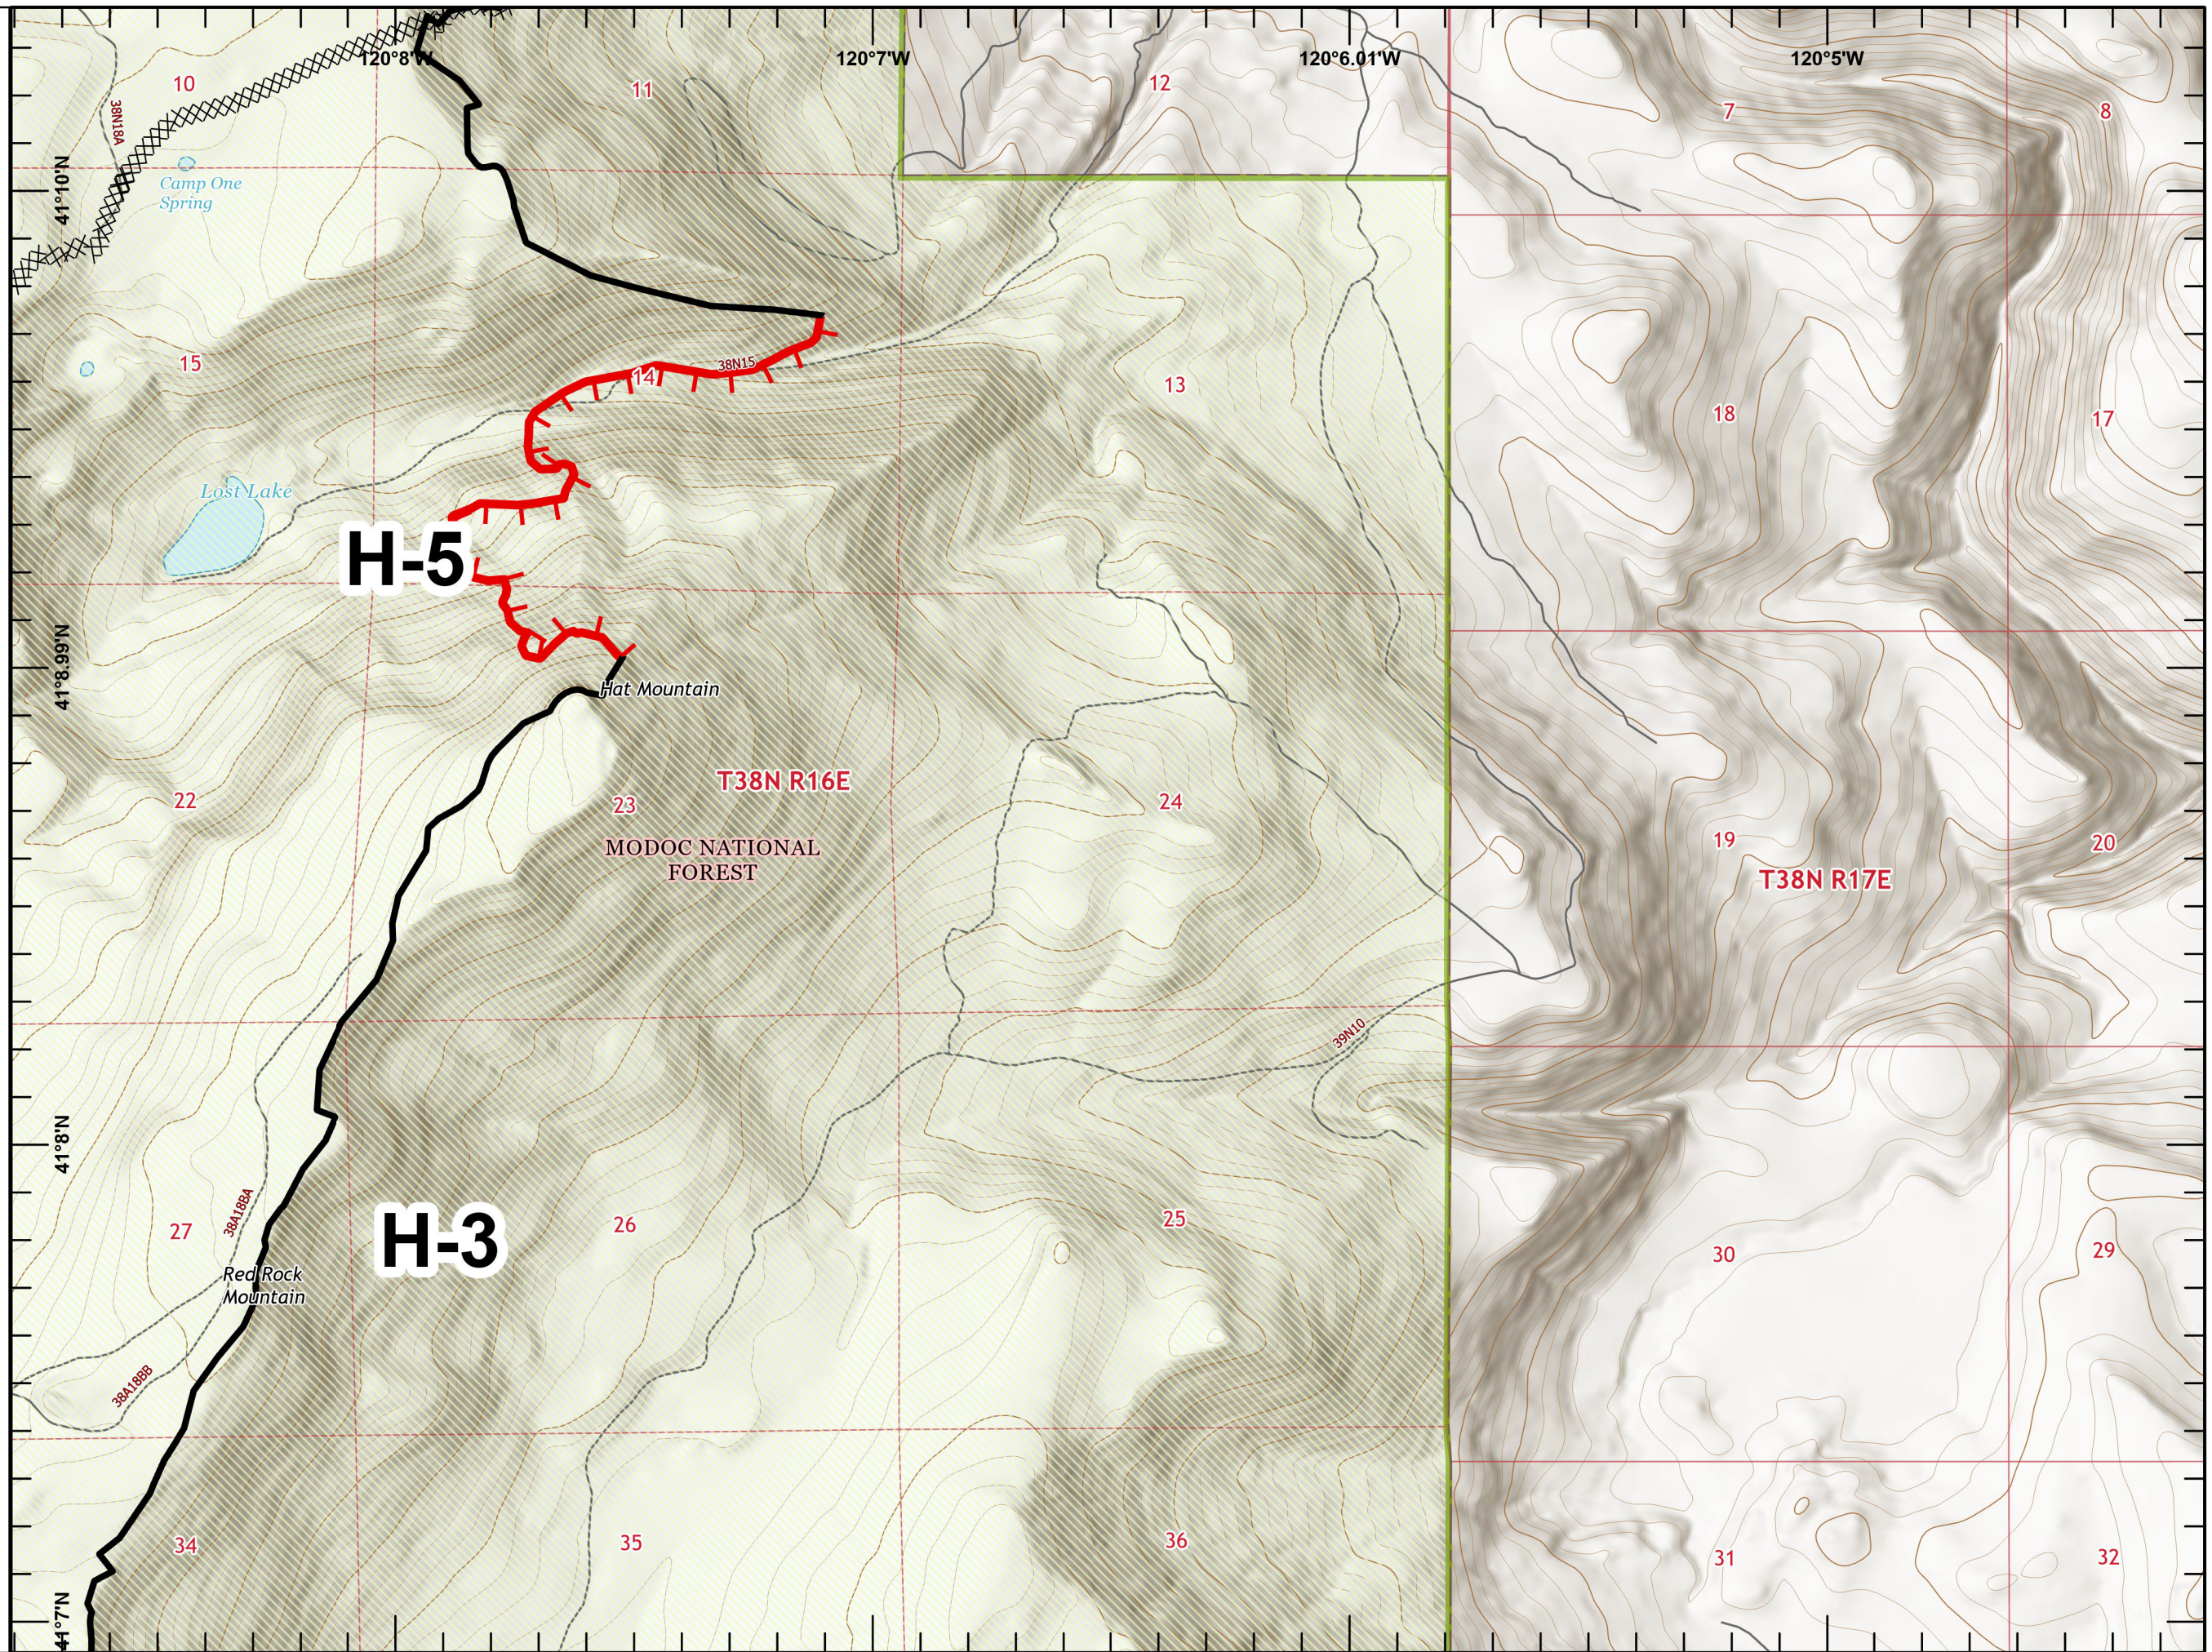

IAP
W-5 COLD SPRINGS
CA-NOD-004727
09/06/2020

Page 6

- ⌘⌘ Completed Dozer Line
- Forest Service
- USFS Wilderness
- Tulead DuckFlat CRA

DIV C

0 1/2 Miles

1:24,000

Last Updated
9/5/2020
21:23

IAP
W-5 COLD SPRINGS
CA-NOD-004727
09/06/2020

Page 7

- ⌘⌘ Completed Dozer Line
- Forest Service
- USFS Wilderness
- Tulead DuckFlat CRA

DIV C

0 1/2 Miles

1:24,000

Last Updated
9/5/2020
21:24

IAP
W-5 COLD SPRINGS
CA-NOD-004727
09/06/2020

Page 8

-  Uncontrolled Fire Edge
-  Contained Line
-  Completed Dozer Line
-  Forest Service
-  USFS Wilderness
-  Tuleadad DuckFlat CRA

0  1/2 Miles

1:24,000

Last Updated
9/5/2020
21:24

IAP
W-5 COLD SPRINGS
CA-NOD-004727
09/06/2020

0  1/2 Miles

1:24,000

Last Updated
9/5/2020
21:25

IAP
W-5 COLD SPRINGS
CA-NOD-004727
09/06/2020

Page 11

- ⌘⌘ Completed Dozer Line
- Forest Service
- USFS Wilderness
- Tulead DuckFlat CRA

0 1/2 Miles

1:24,000