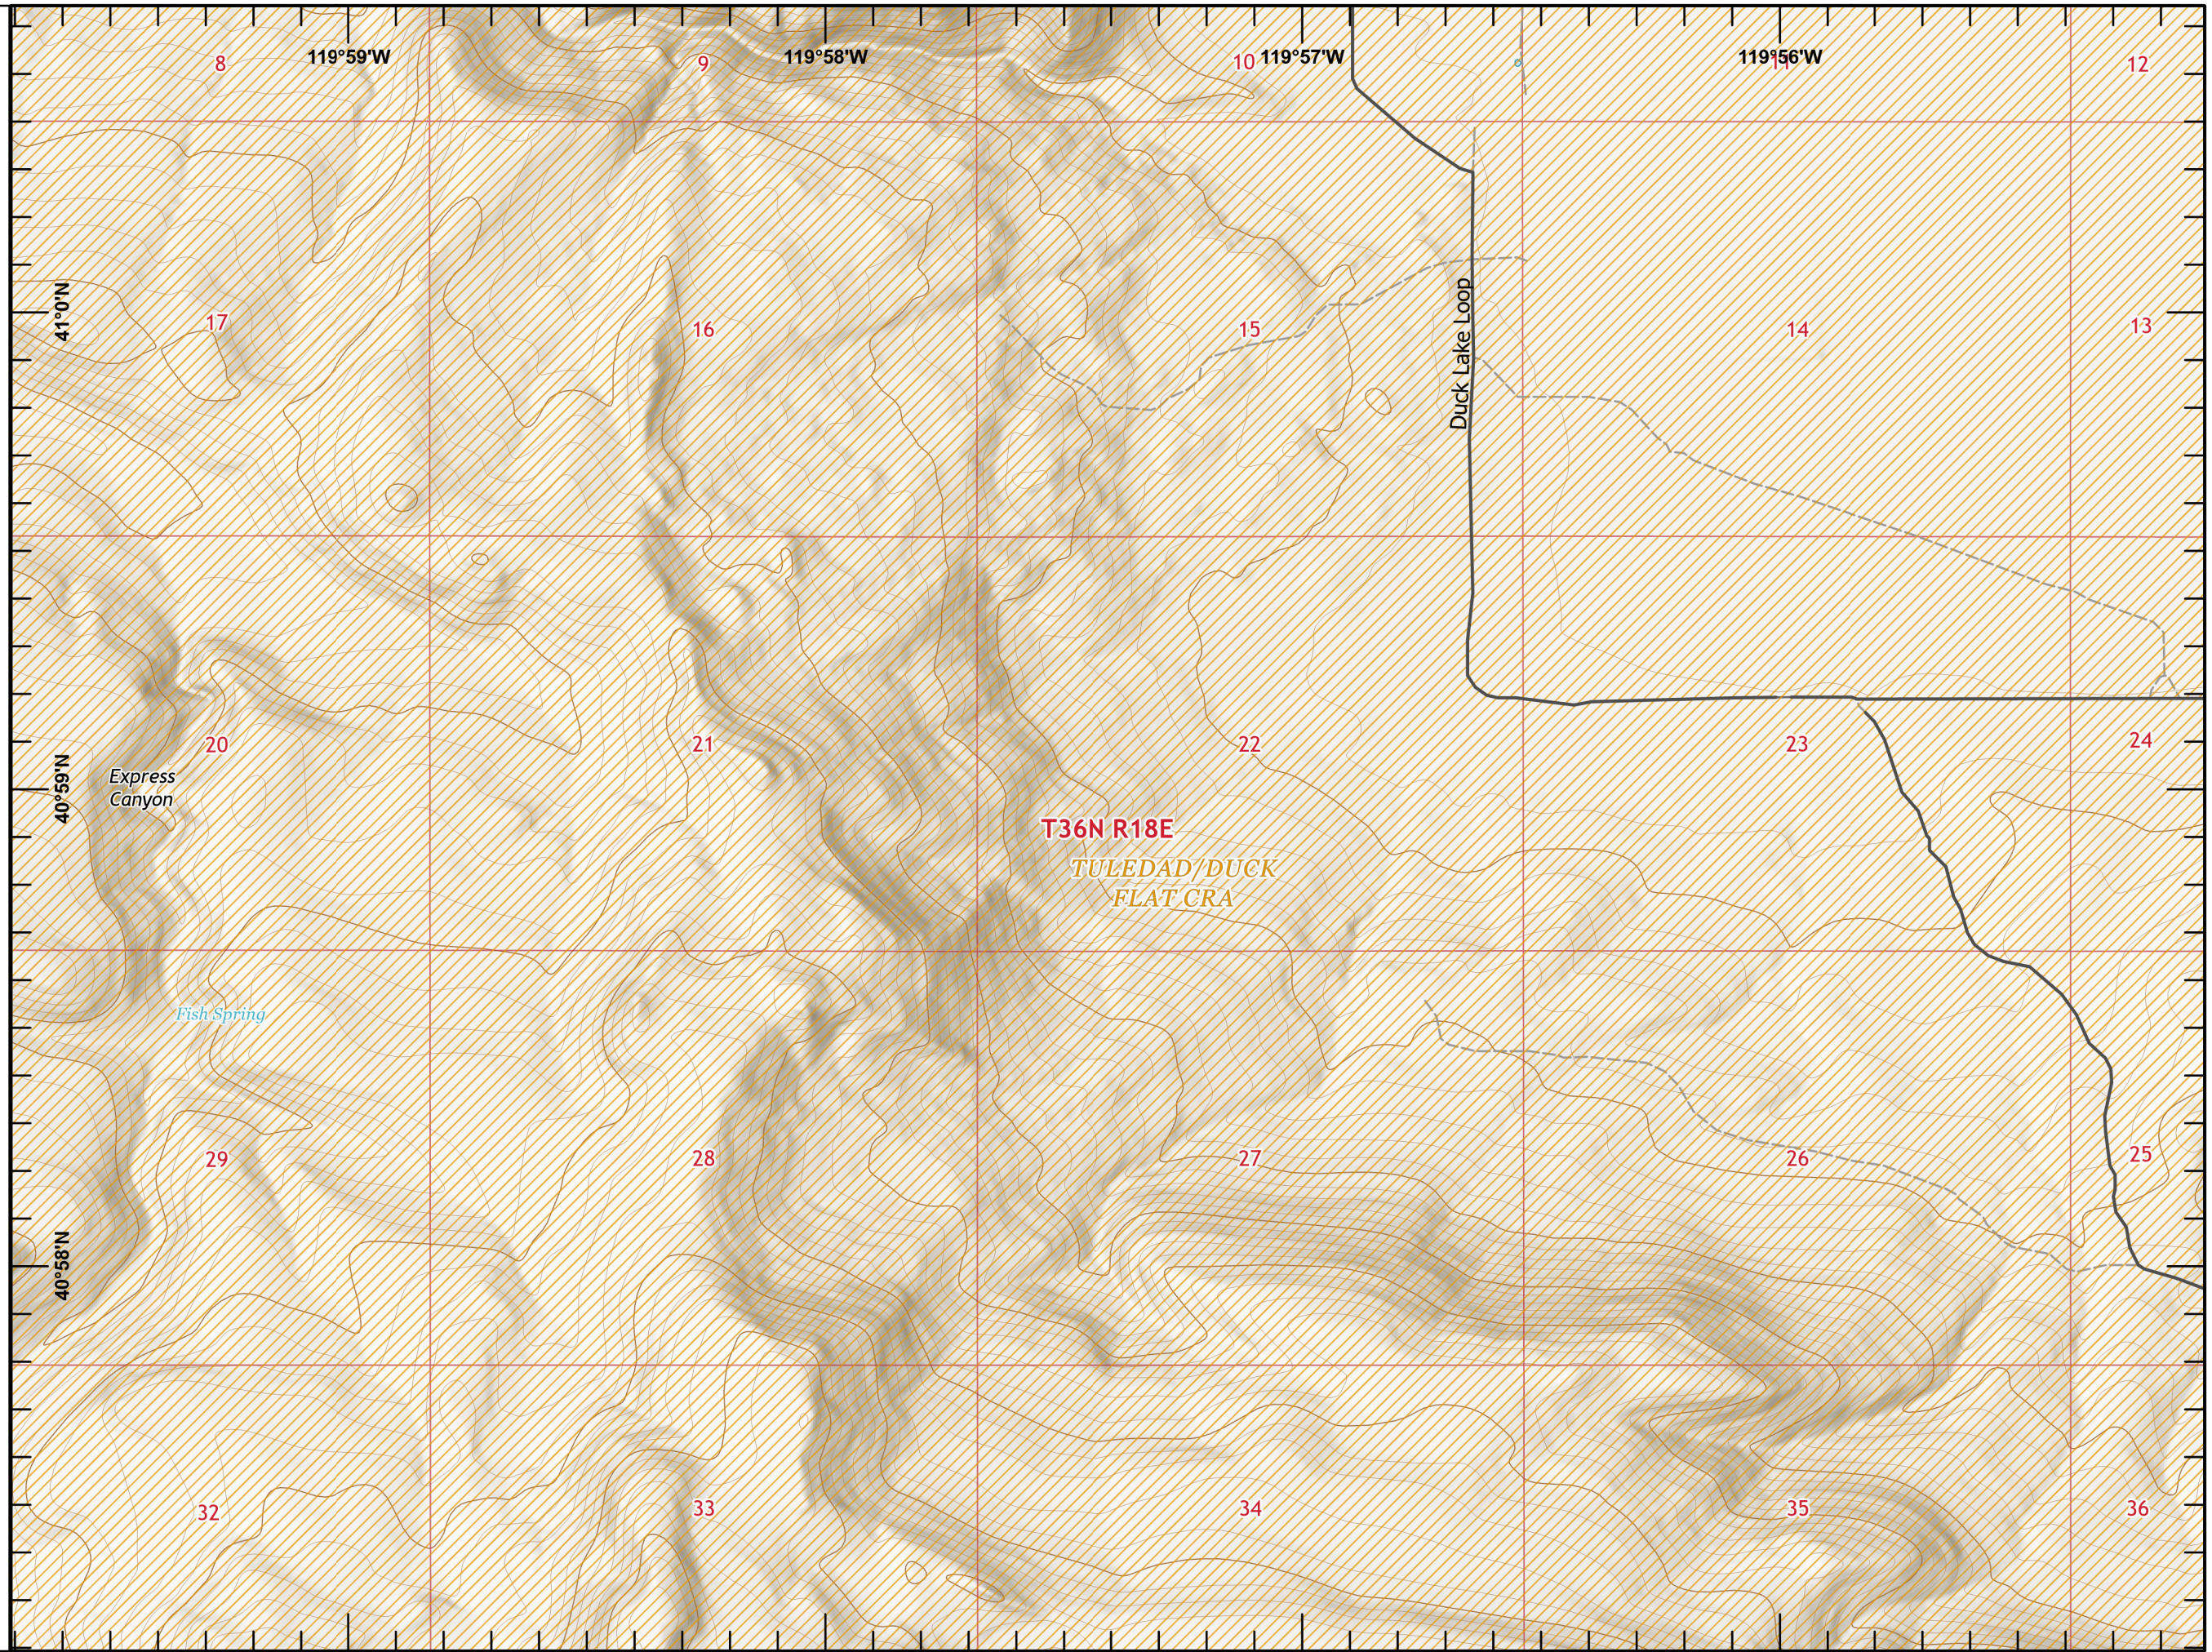

1:24,000

Last Updated
9/5/2020
21:27

IAP
W-5 COLD SPRINGS
CA-NOD-004727
09/06/2020

Page 21

-  Contained Line
-  Completed Dozer Line
-  Forest Service
-  USFS Wilderness
-  Tuleadad DuckFlat CRA

0  1/2 Miles

1:24,000

Last Updated
9/5/2020
21:28

IAP
W-5 COLD SPRINGS
CA-NOD-004727
09/06/2020

Page 22

- Contained Line
- ××× Completed Dozer Line
- ▨ Forest Service
- ▨ USFS Wilderness
- ▨ Tuleadad DuckFlat CRA

0 1/2 Miles

1:24,000

Last Updated
9/5/2020
21:28

-  Forest Service
-  USFS Wilderness
-  Tuleadad DuckFlat CRA

DIV V

0  1/2 Miles

1:24,000

Last Updated
9/5/2020
21:28

IAP
W-5 COLD SPRINGS
CA-NOD-004727
09/06/2020

Page 24

-  Forest Service
-  USFS Wilderness
-  Tuledad DuckFlat CRA

0  1/2 Miles

1:24,000

Last Updated
9/5/2020
21:28