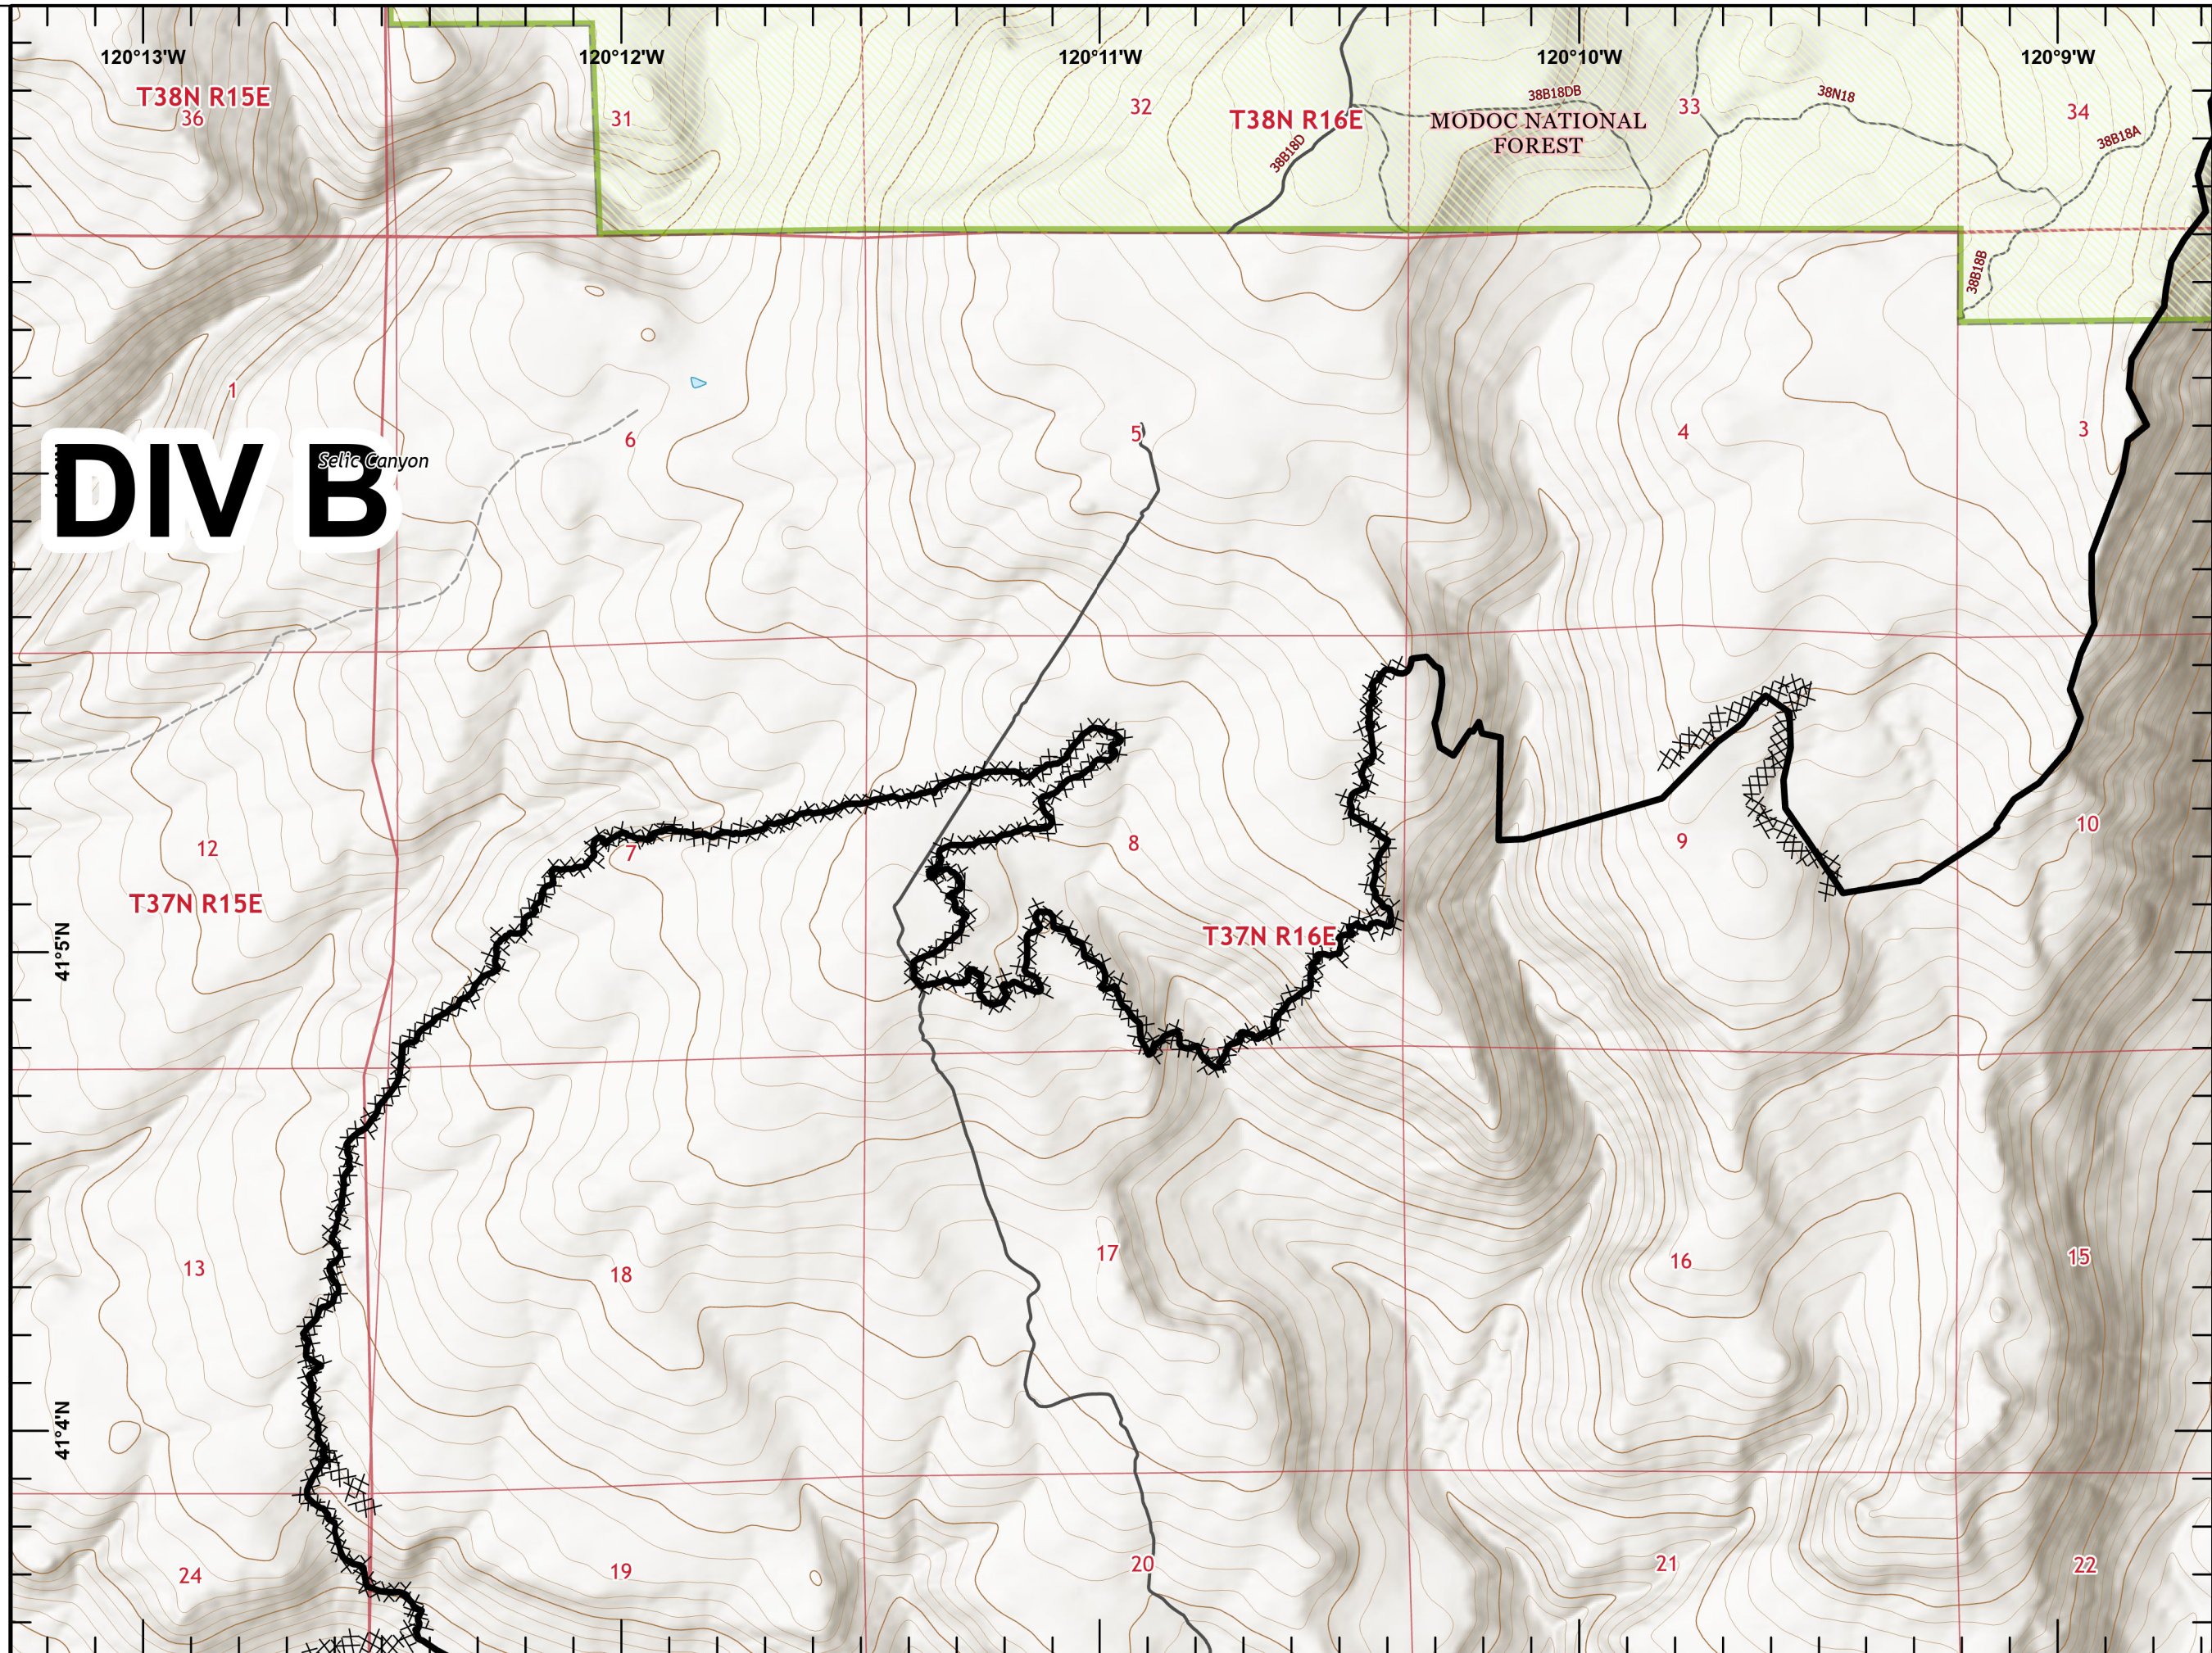

0  1/2 Miles

1:24,000

Last Updated
9/5/2020
21:25

IAP
W-5 COLD SPRINGS
CA-NOD-004727
09/06/2020

Page 11

- ⌘⌘ Completed Dozer Line
- Forest Service
- USFS Wilderness
- Tulead DuckFlat CRA

0 1/2 Miles

1:24,000

Last Updated
9/5/2020
21:25

- Contained Line
- ××× Completed Dozer Line
- ▨ Forest Service
- ▨ USFS Wilderness
- ▨ Tulead DuckFlat CRA

DIV B

Selk Canyon

MODOC NATIONAL FOREST

1:24,000

Last Updated
9/5/2020
21:25

Page 14

-  Forest Service
-  USFS Wilderness
-  Tuleadad DuckFlat CRA

0  1/2 Miles

1:24,000

Last Updated
9/5/2020
21:26

IAP
W-5 COLD SPRINGS
CA-NOD-004727
09/06/2020

Page 15

- Contained Line
- ××× Completed Dozer Line
- ▨ Forest Service
- ▨ USFS Wilderness
- ▨ Tuleadad DuckFlat CRA

0 1/2 Miles

1:24,000

Last Updated
9/5/2020
21:26

DIV J

Duck Lake

- Contained Line
- xxx Completed Dozer Line
- Forest Service
- USFS Wilderness
- Tuleadad DuckFlat CRA

0 1/2 Miles

1:24,000