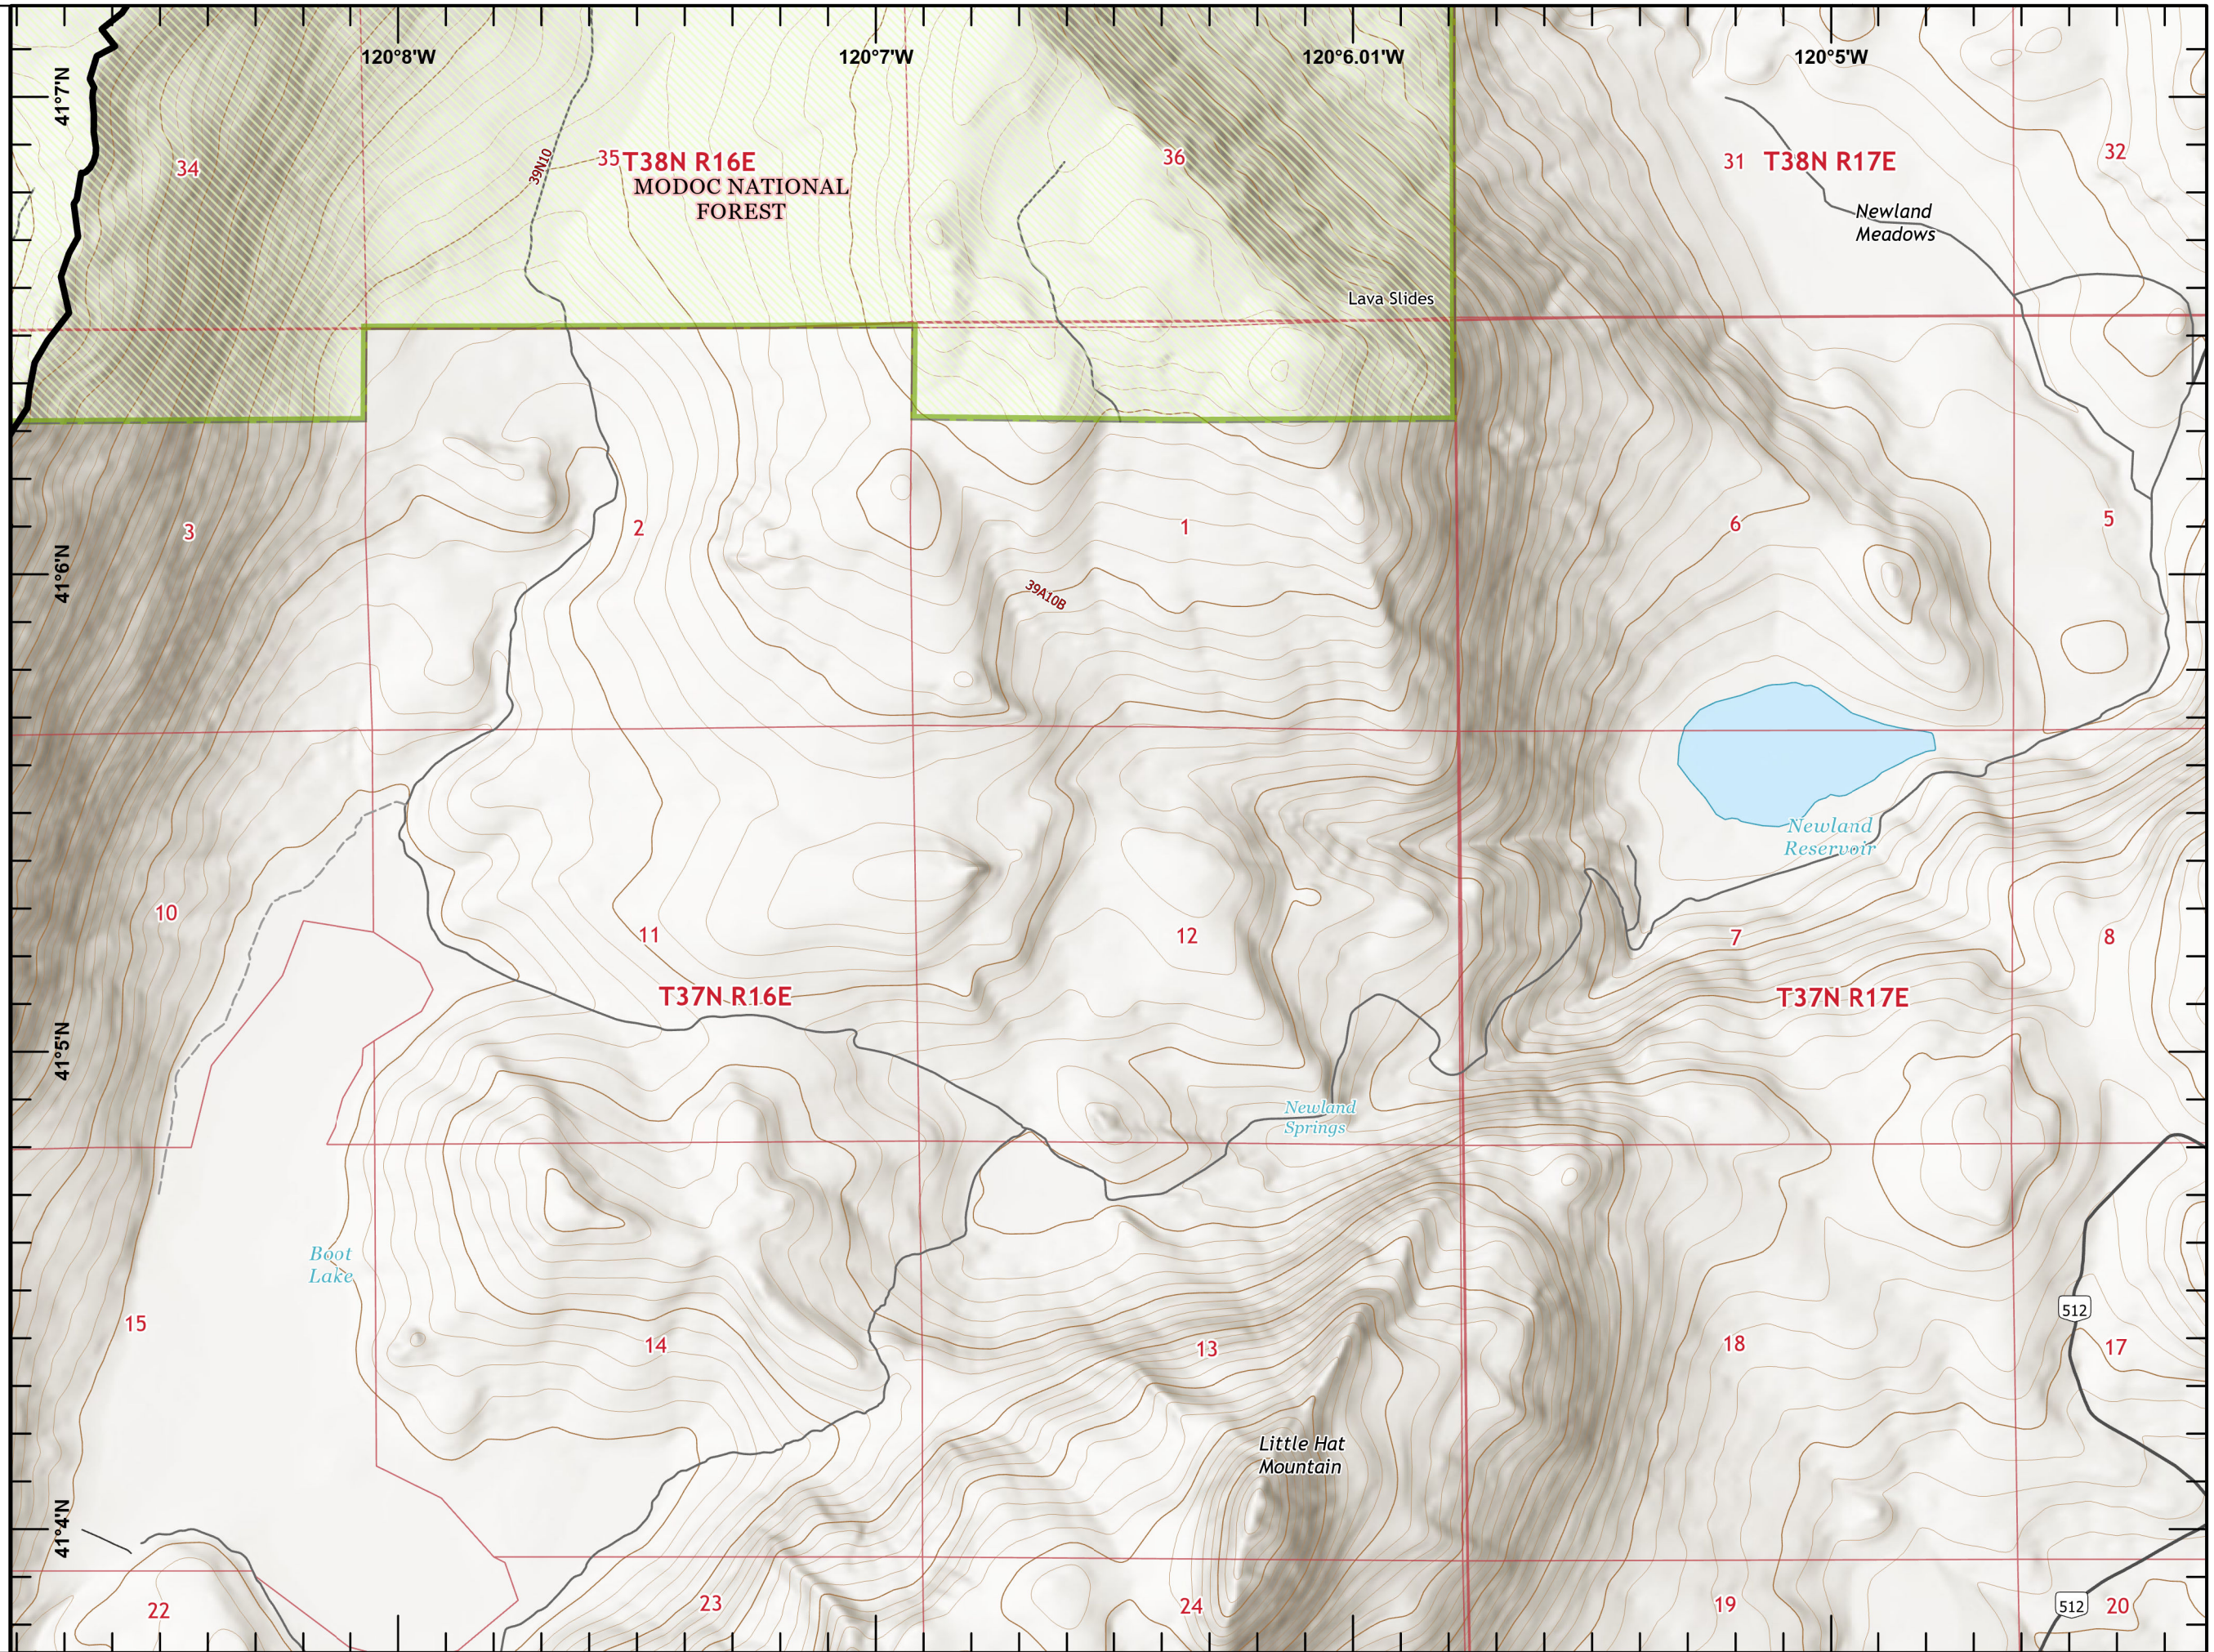

IAP
W-5 COLD SPRINGS
CA-NOD-004727
09/06/2020

Page 13

-  Contained Line
-  Forest Service
-  USFS Wilderness
-  Tulead DuckFlat CRA

0  1/2 Miles

1:24,000

Last Updated
9/5/2020
21:25

IAP
W-5 COLD SPRINGS
CA-NOD-004727
09/06/2020

Page 14

-  Forest Service
-  USFS Wilderness
-  Tuleadad DuckFlat CRA

0  1/2 Miles

1:24,000

Last Updated
9/5/2020
21:26

IAP
W-5 COLD SPRINGS
CA-NOD-004727
09/06/2020

Page 15

- Contained Line
- ××× Completed Dozer Line
- ▨ Forest Service
- ▨ USFS Wilderness
- ▨ Tuleadad DuckFlat CRA

0 1/2 Miles

1:24,000

Last Updated
9/5/2020
21:26

DIV J

Duck Lake

- Contained Line
- xxx Completed Dozer Line
- Forest Service
- USFS Wilderness
- Tuleadad DuckFlat CRA

0 1/2 Miles

1:24,000

Last Updated
9/5/2020
21:26

IAP
W-5 COLD SPRINGS
CA-NOD-004727
09/06/2020

Page 17

- Contained Line
- ××× Completed Dozer Line
- ▨ Forest Service
- ▨ USFS Wilderness
- ▨ Tuleadad DuckFlat CRA

0 1/2 Miles

1:24,000