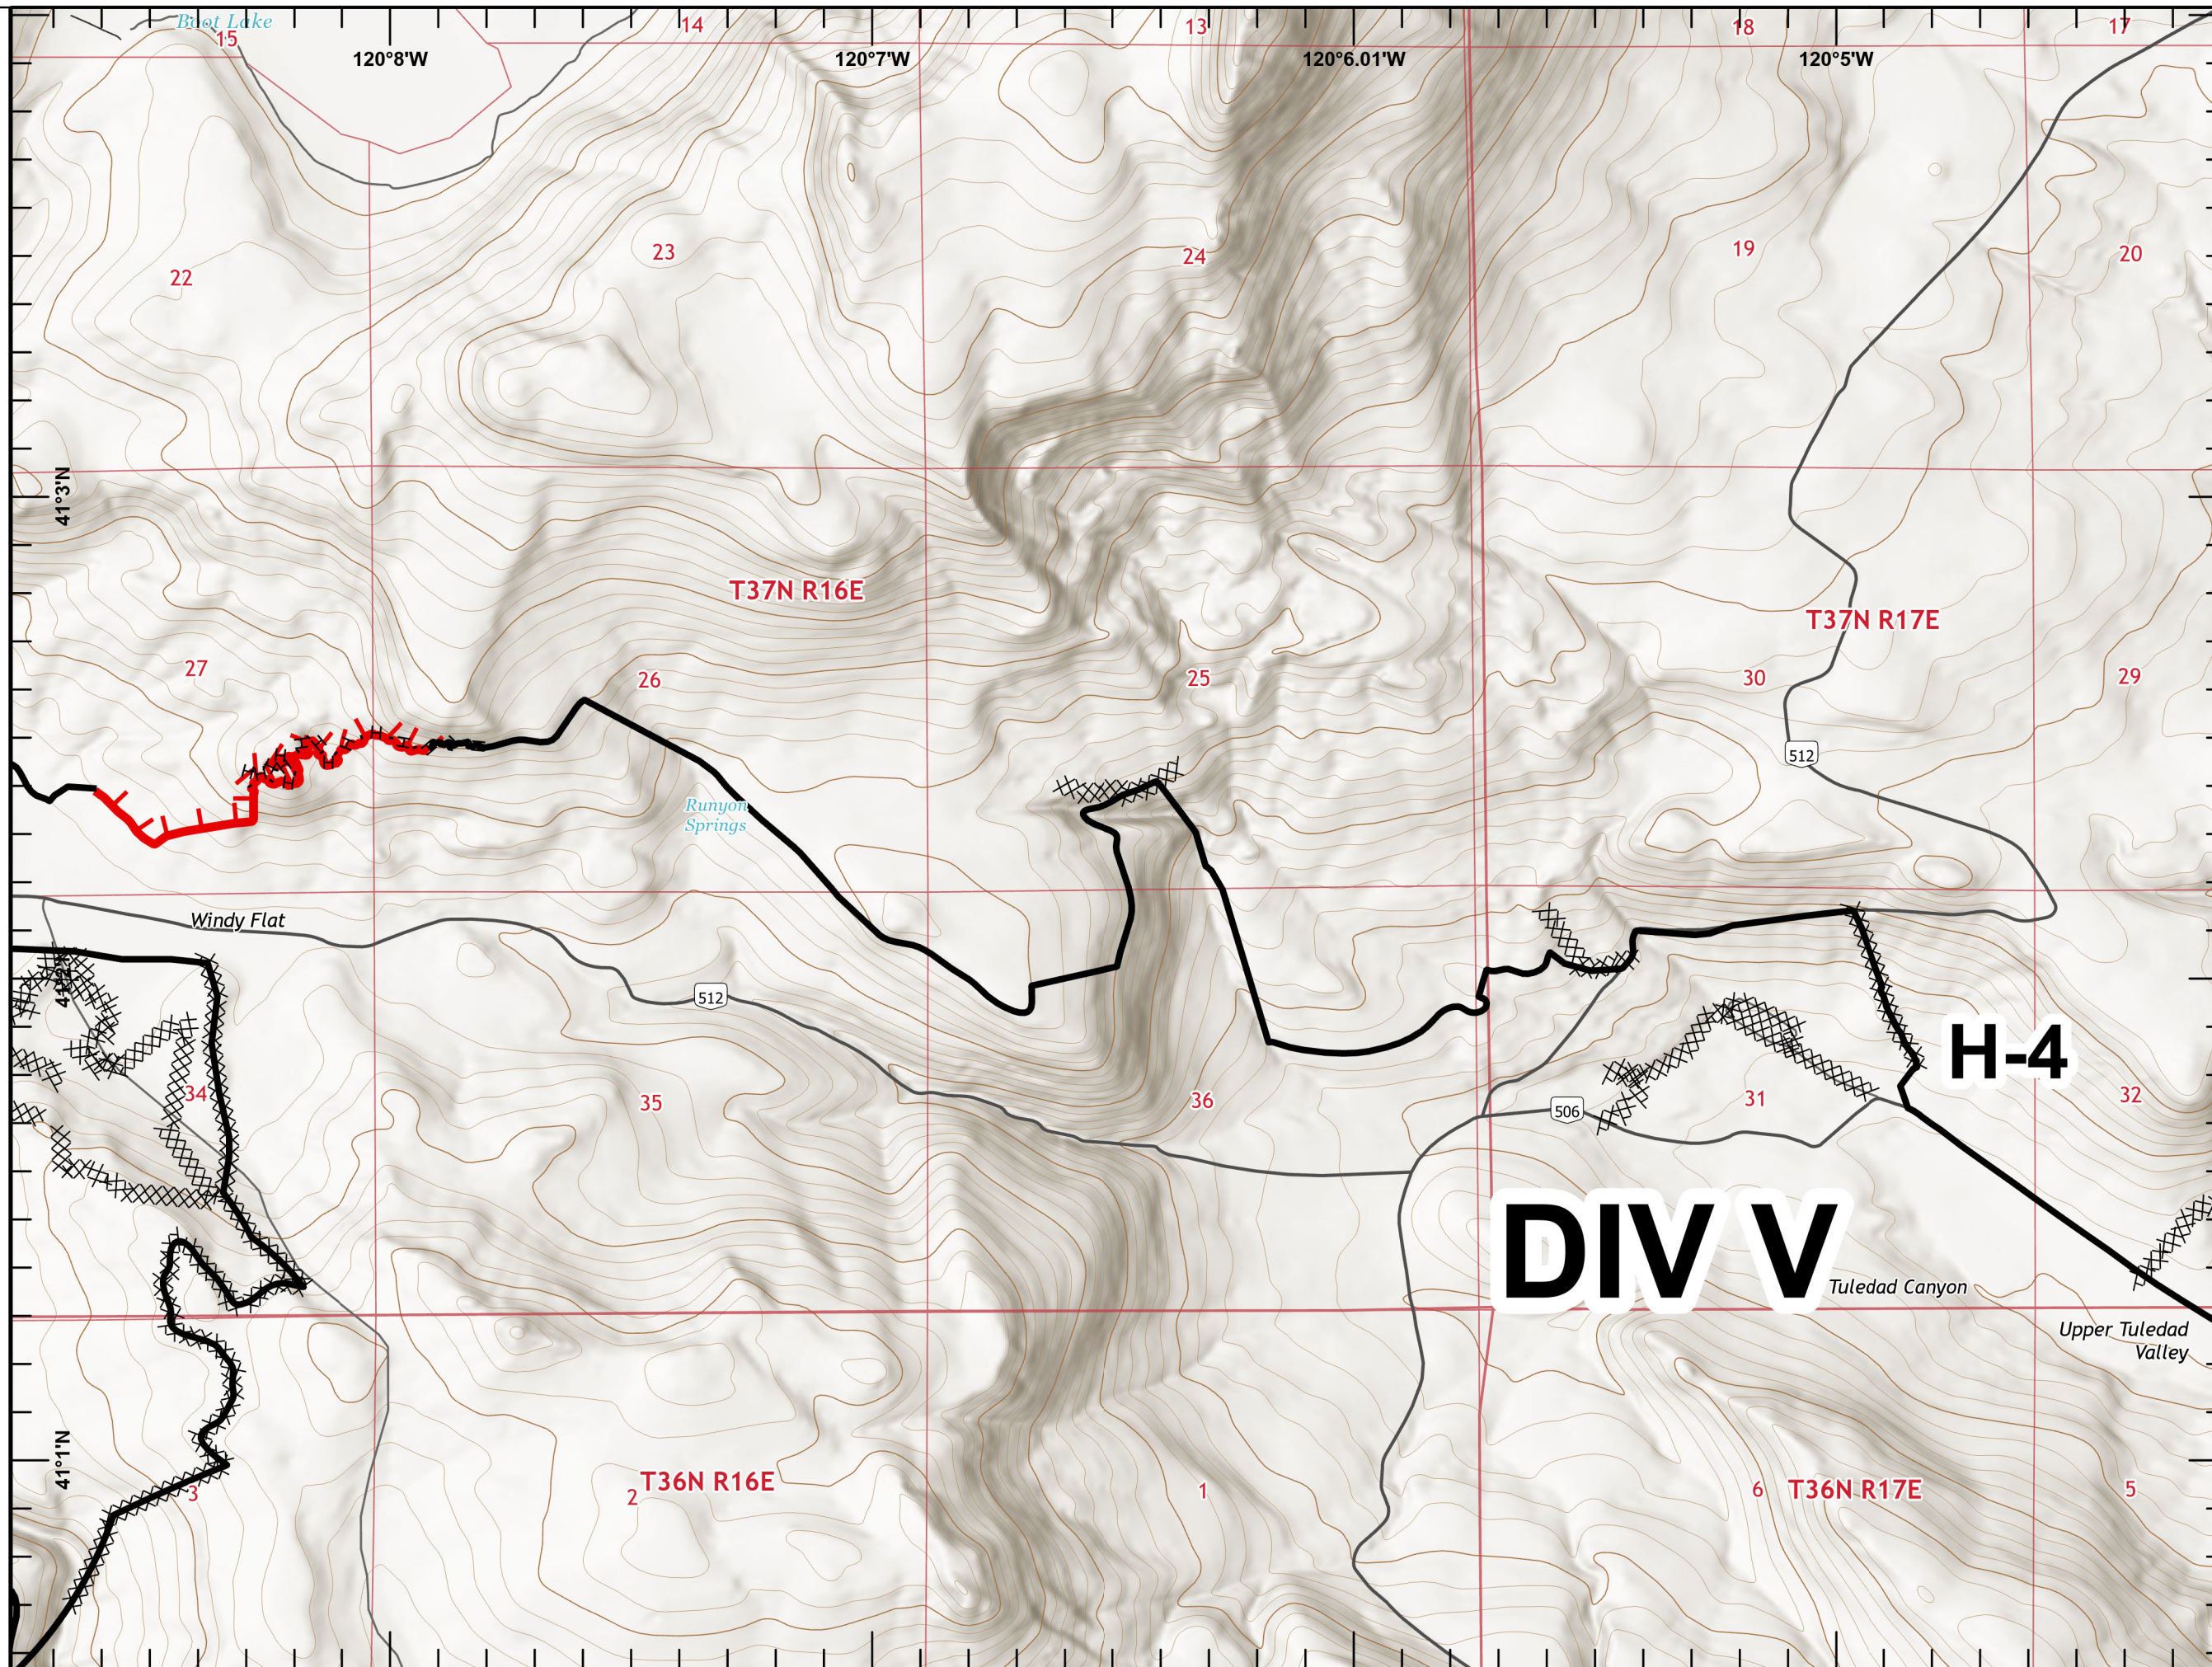

0 1/2 Miles

1:24,000

Last Updated
9/5/2020
21:26

DIV J

Duck Lake

- Contained Line
- xxx Completed Dozer Line
- Forest Service
- USFS Wilderness
- Tuleadad DuckFlat CRA

0 1/2 Miles

1:24,000

Last Updated
9/5/2020
21:26

IAP
W-5 COLD SPRINGS
CA-NOD-004727
09/06/2020

Page 17

- Contained Line
- ××× Completed Dozer Line
- ▨ Forest Service
- ▨ USFS Wilderness
- ▨ Tuleadad DuckFlat CRA

0 1/2 Miles

1:24,000

0 1/2 Miles

1:24,000

Last Updated
9/5/2020
21:27

IAP
W-5 COLD SPRINGS
CA-NOD-004727
09/06/2020

Page 19

- Contained Line
- XXX Completed Dozer Line
- Forest Service
- USFS Wilderness
- Tuleadad DuckFlat CRA

0 1/2 Miles

1:24,000

Last Updated
9/5/2020
21:27

IAP
W-5 COLD SPRINGS
CA-NOD-004727
09/06/2020

Page 20

- Contained Line
- ⊗⊗ Completed Dozer Line
- ▨ Forest Service
- ▨ USFS Wilderness
- ▨ Tuleadad DuckFlat CRA