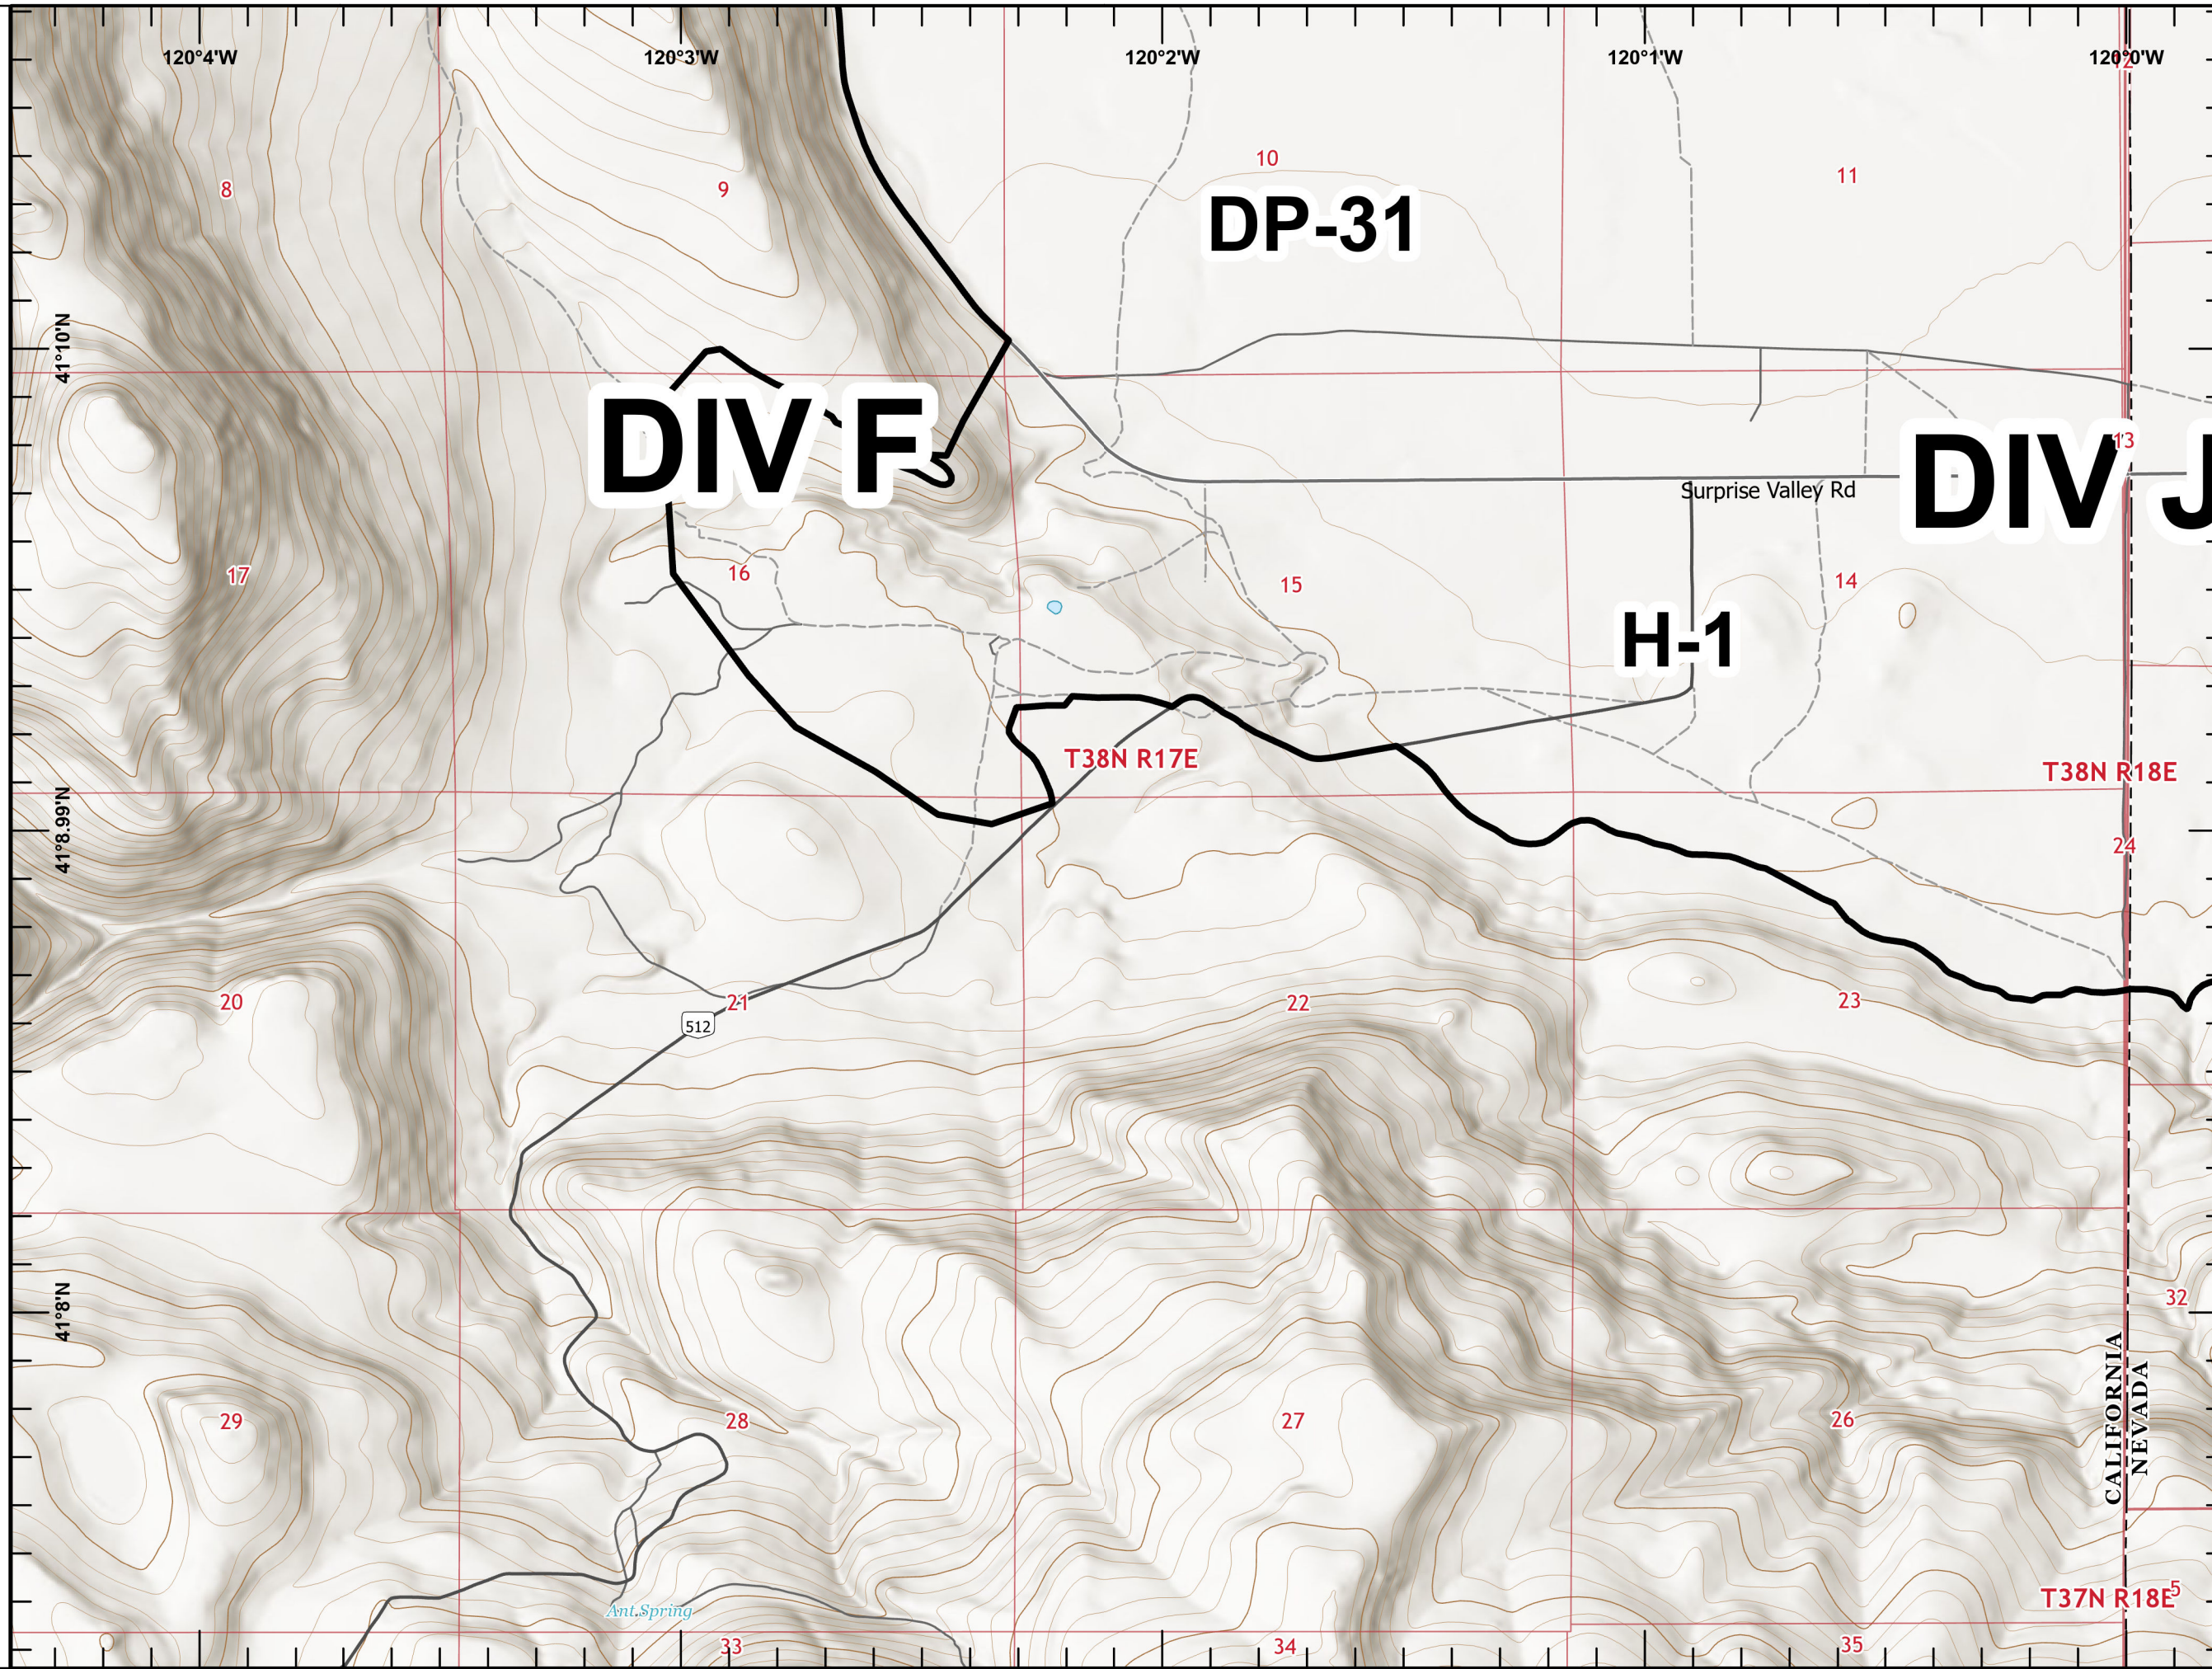

-  Uncontrolled Fire Edge
-  Contained Line
-  Completed Dozer Line
-  Forest Service
-  USFS Wilderness
-  Tuleadad DuckFlat CRA

0  1/2 Miles

1:24,000

Last Updated
9/5/2020
21:24

IAP
W-5 COLD SPRINGS
CA-NOD-004727
09/06/2020

Page 9

-  Contained Line
-  Forest Service
-  USFS Wilderness
-  Tuleadad DuckFlat CRA

0  1/2 Miles

1:24,000

Last Updated
9/5/2020
21:24

IAP
W-5 COLD SPRINGS
CA-NOD-004727
09/06/2020

Page 10

-  Contained Line
-  Completed Burnout
-  Forest Service
-  USFS Wilderness
-  Tuleadad DuckFlat CRA

0  1/2 Miles

1:24,000

Last Updated
9/5/2020
21:25

IAP
W-5 COLD SPRINGS
CA-NOD-004727
09/06/2020

Page 11

- ⌘⌘ Completed Dozer Line
- Forest Service
- USFS Wilderness
- Tulead DuckFlat CRA

0 1/2 Miles

1:24,000

Last Updated
9/5/2020
21:25

- Contained Line
- ××× Completed Dozer Line
- ▨ Forest Service
- ▨ USFS Wilderness
- ▨ Tulead DuckFlat CRA

DIV B

Selk Canyon

MODOC NATIONAL FOREST

1:24,000

Last Updated
9/5/2020
21:25