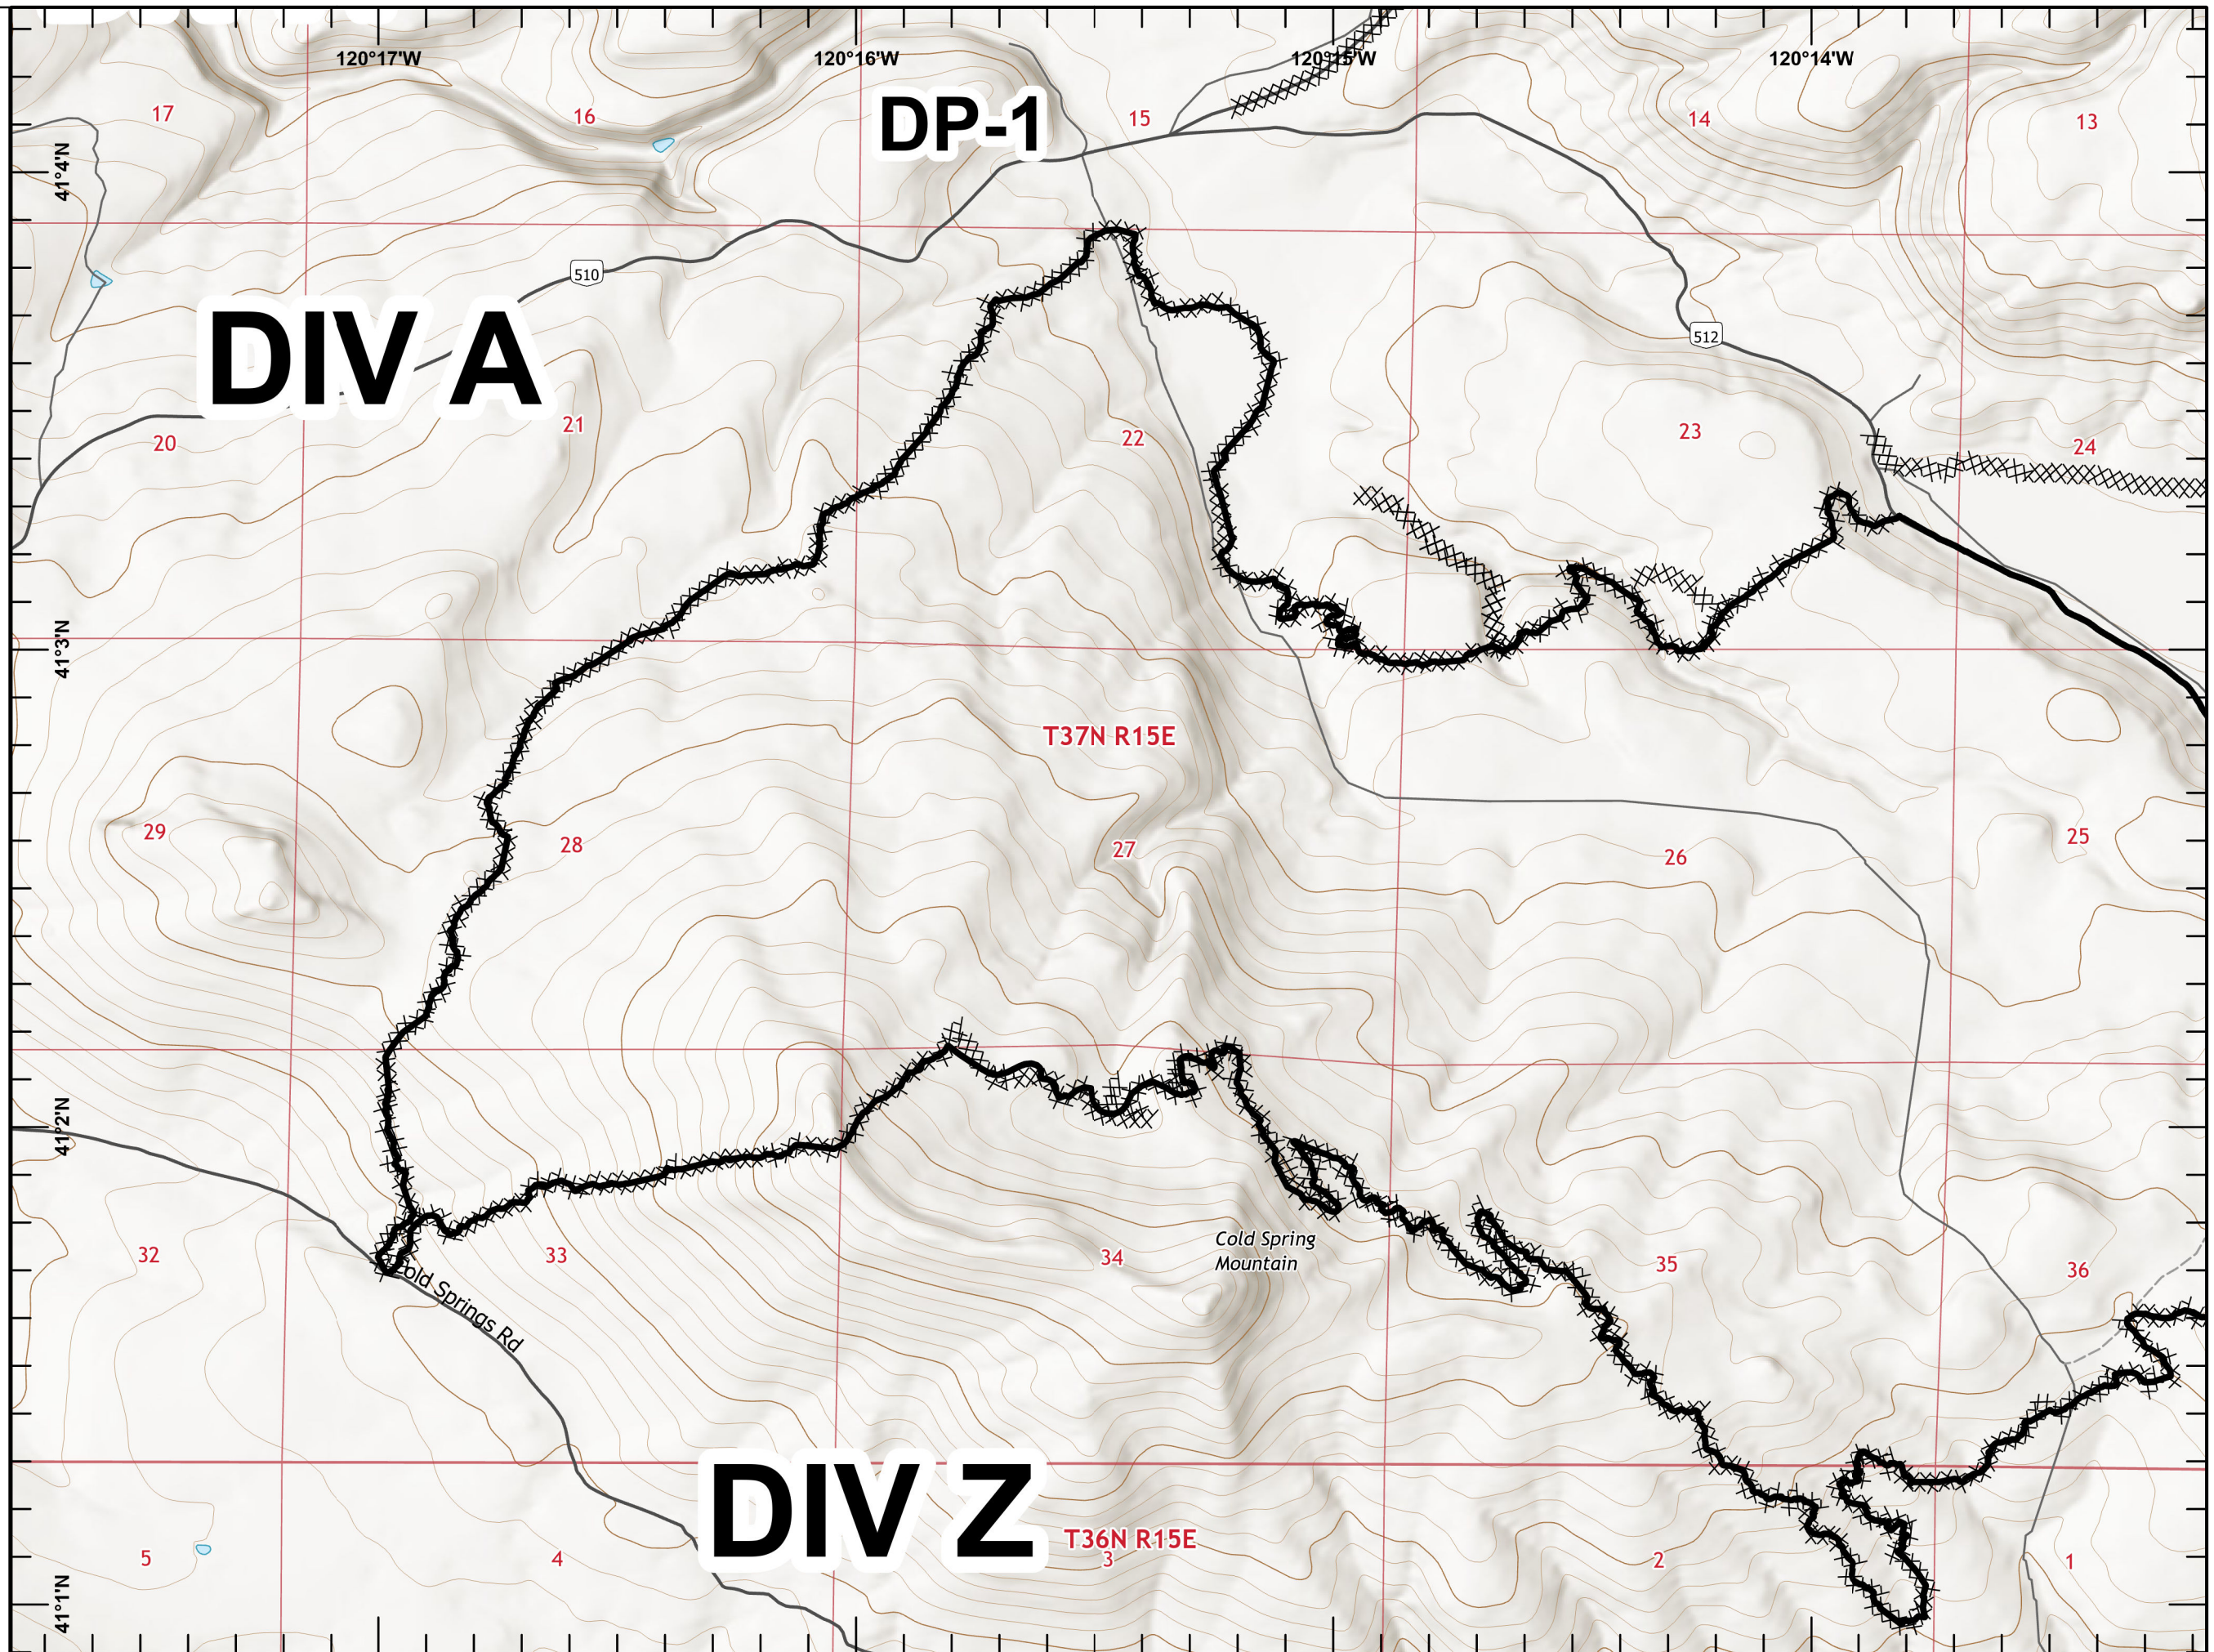

0 1/2 Miles

1:24,000

Last Updated
9/5/2020
21:26

DIV J

Duck Lake

- Contained Line
- xxx Completed Dozer Line
- Forest Service
- USFS Wilderness
- Tuleadad DuckFlat CRA

0 1/2 Miles

1:24,000

Last Updated
9/5/2020
21:26

IAP
W-5 COLD SPRINGS
CA-NOD-004727
09/06/2020

Page 17

- Contained Line
- ××× Completed Dozer Line
- ▨ Forest Service
- ▨ USFS Wilderness
- ▨ Tuleadad DuckFlat CRA

0 1/2 Miles

1:24,000

0 1/2 Miles

1:24,000

Last Updated
9/5/2020
21:27

IAP
W-5 COLD SPRINGS
CA-NOD-004727
09/06/2020

Page 19

- Contained Line
- XXX Completed Dozer Line
- Forest Service
- USFS Wilderness
- Tuleadad DuckFlat CRA

0 1/2 Miles

1:24,000

Last Updated
9/5/2020
21:27

IAP
W-5 COLD SPRINGS
CA-NOD-004727
09/06/2020

Page 20

- Contained Line
- ⊗⊗ Completed Dozer Line
- ▨ Forest Service
- ▨ USFS Wilderness
- ▨ Tuleadad DuckFlat CRA