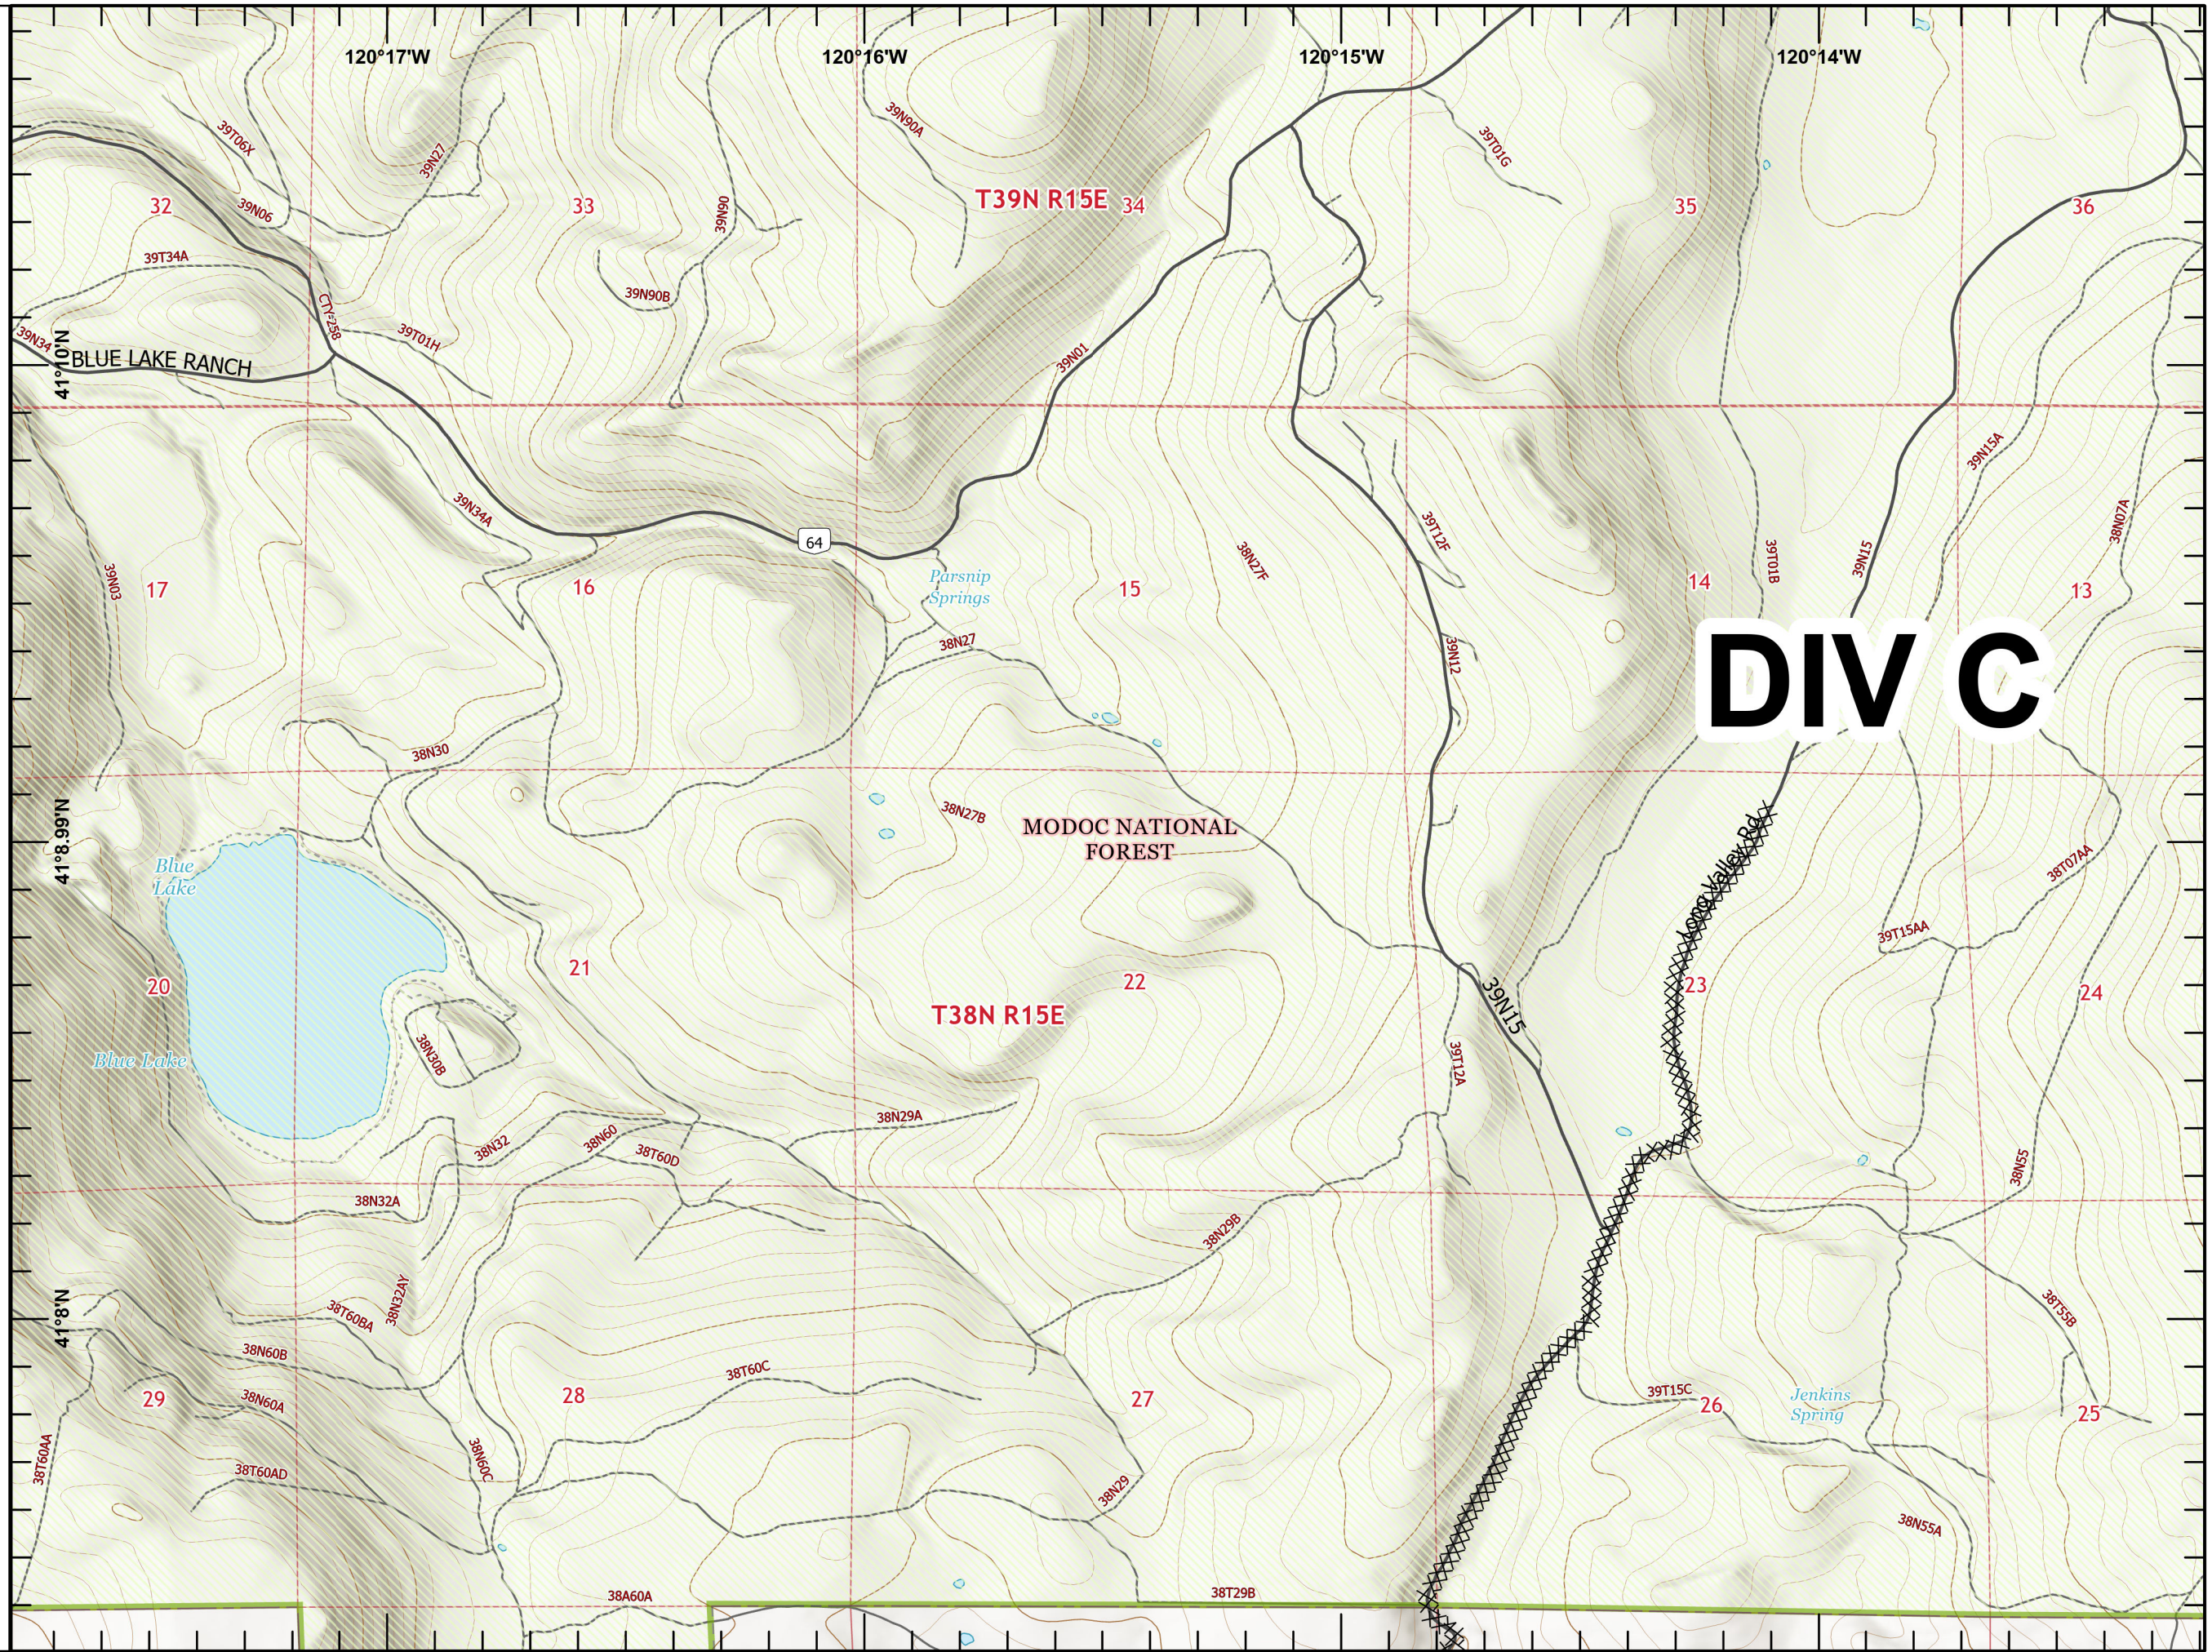

DIV C

H-2

1:24,000

Last Updated
9/5/2020
21:23

-  Culvert
-  Contained Line
-  Completed Dozer Line
-  Forest Service
-  USFS Wilderness
-  Tulead DuckFlat CRA

DIVE

DP-4

0  1/2 Miles

IAP
W-5 COLD SPRINGS
CA-NOD-004727
09/06/2020

Page 6

- ⌘⌘ Completed Dozer Line
- Forest Service
- USFS Wilderness
- Tulead DuckFlat CRA

DIV C

0 1/2 Miles

1:24,000

Last Updated
9/5/2020
21:23

IAP
W-5 COLD SPRINGS
CA-NOD-004727
09/06/2020

Page 7

- ⌘⌘ Completed Dozer Line
- Forest Service
- USFS Wilderness
- Tulead DuckFlat CRA

DIV C

0 1/2 Miles

1:24,000

Last Updated
9/5/2020
21:24

IAP
W-5 COLD SPRINGS
CA-NOD-004727
09/06/2020

Page 8

0  1/2 Miles

1:24,000

Last Updated
9/5/2020
21:25

IAP
W-5 COLD SPRINGS
CA-NOD-004727
09/06/2020

Page 11

- ⌘⌘ Completed Dozer Line
- Forest Service
- USFS Wilderness
- Tulead DuckFlat CRA

0 1/2 Miles

1:24,000