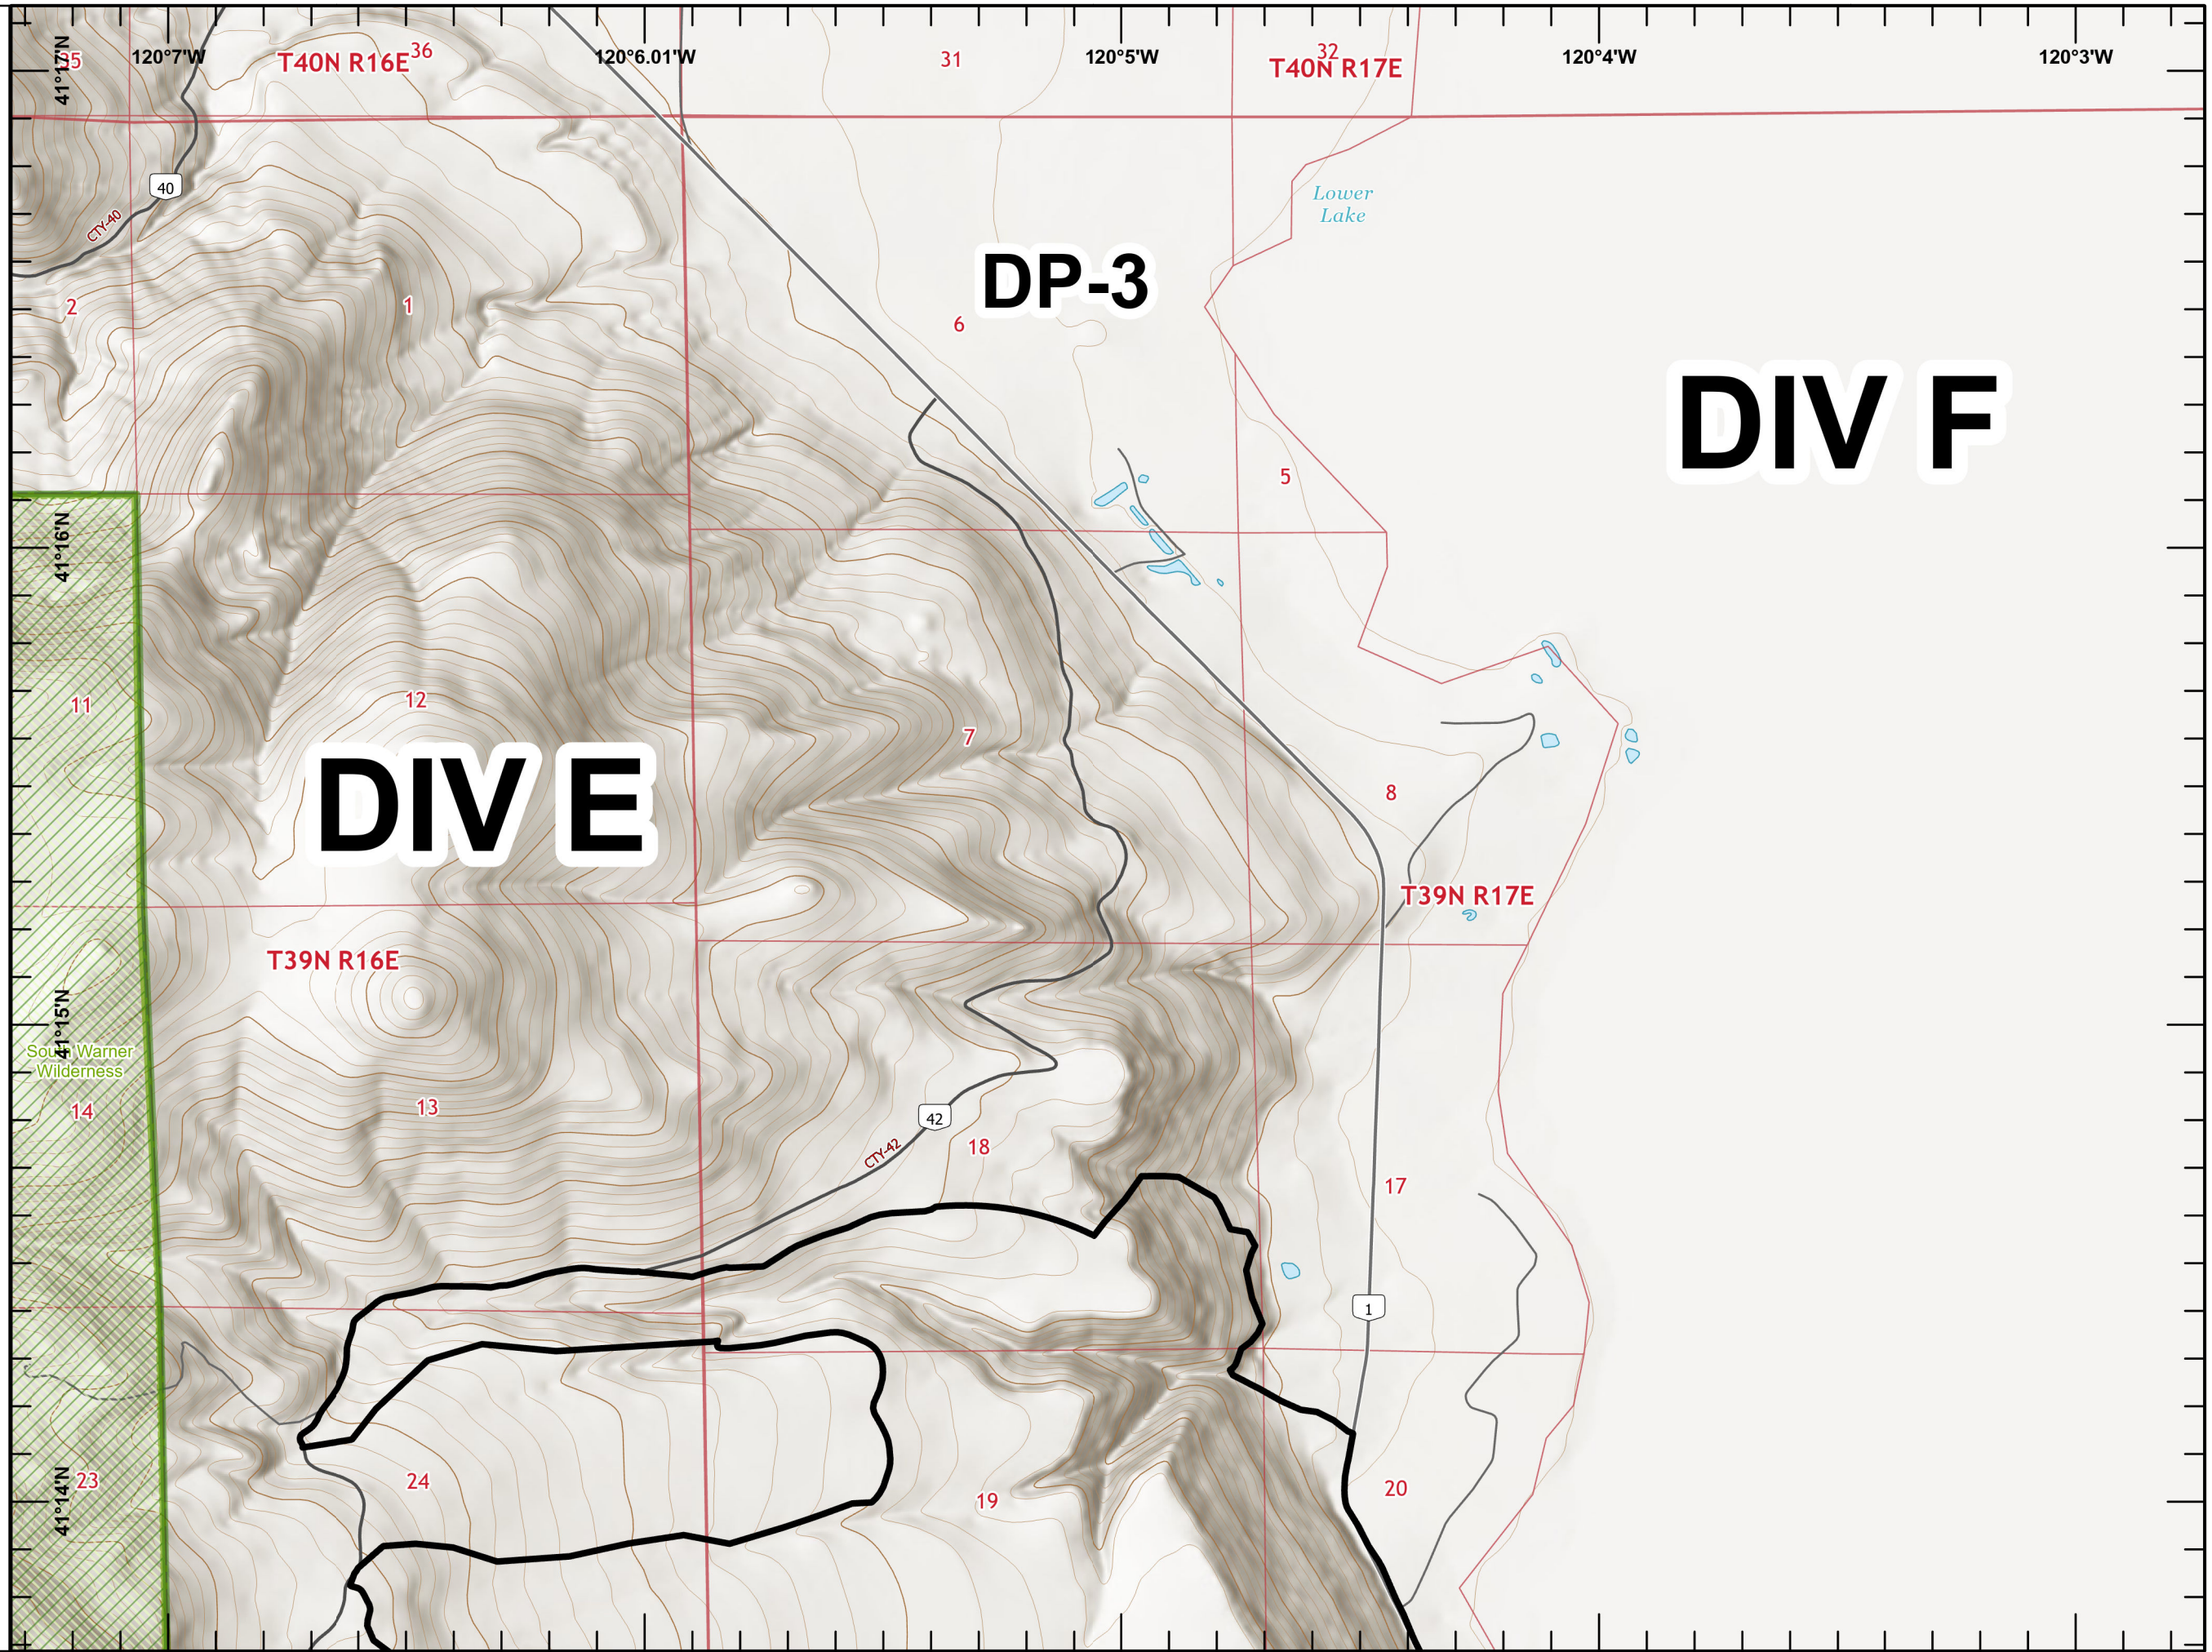

IAP
W-5 COLD SPRINGS
CA-NOD-004727
09/06/2020

Page 1

-  Forest Service
-  USFS Wilderness
-  Tuleadad DuckFlat CRA

0 1/2 Miles

1:24,000

Last Updated
9/5/2020
21:22

-  Contained Line
-  Forest Service
-  USFS Wilderness
-  Tuleadad DuckFlat CRA

DIV F

DIVE

DP-3

1:24,000

Last Updated
9/5/2020
21:22

IAP
W-5 COLD SPRINGS
CA-NOD-004727
09/06/2020

Page 3

- ⊗⊗ Completed Dozer Line
- ▬ Forest Service
- ▨ USFS Wilderness
- ▨ Tulead DuckFlat CRA

DIV C

H-2

1:24,000

Last Updated
9/5/2020
21:23

-  Culvert
-  Contained Line
-  Completed Dozer Line
-  Forest Service
-  USFS Wilderness
-  Tulead DuckFlat CRA

DIVE

DP-4

0  1/2 Miles

Page 7

- ⌘⌘ Completed Dozer Line
- Forest Service
- USFS Wilderness
- Tulead DuckFlat CRA

DIV C

0 1/2 Miles

1:24,000

Last Updated
9/5/2020
21:24

IAP
W-5 COLD SPRINGS
CA-NOD-004727
09/06/2020

Page 8