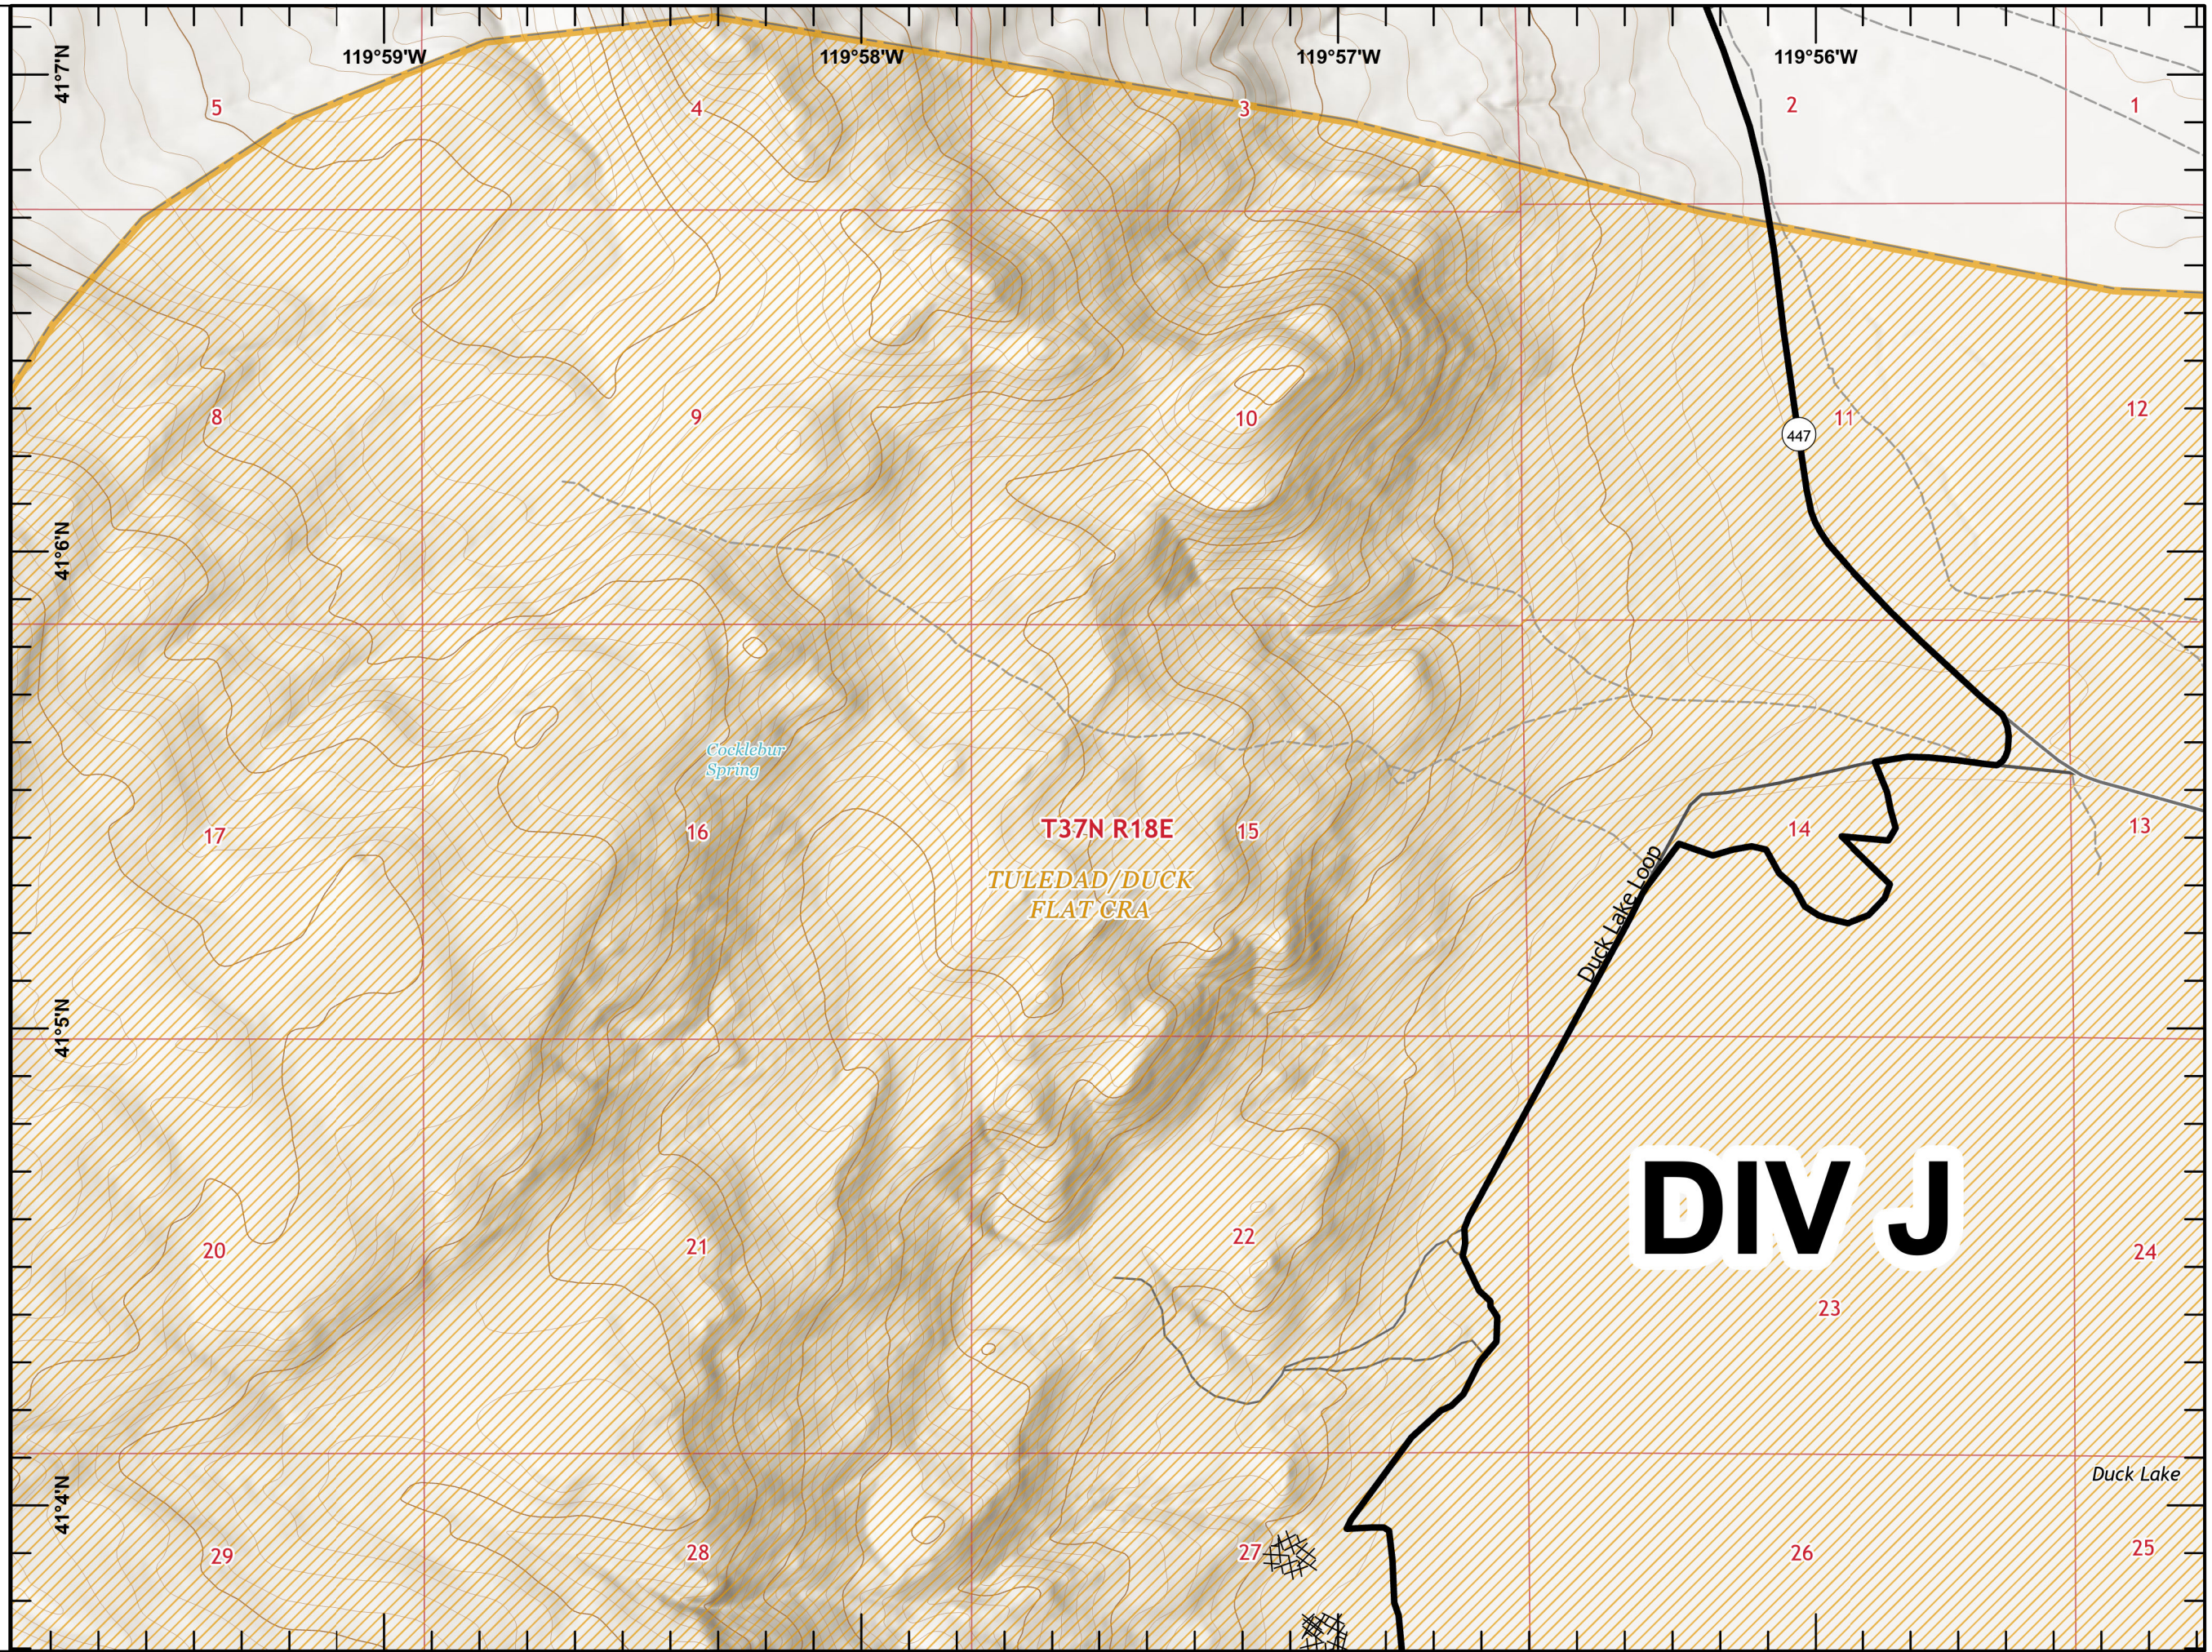

Page 14

-  Forest Service
-  USFS Wilderness
-  Tuleadad DuckFlat CRA

0  1/2 Miles

1:24,000

Last Updated
9/5/2020
21:26

IAP
W-5 COLD SPRINGS
CA-NOD-004727
09/06/2020

Page 15

- Contained Line
- ××× Completed Dozer Line
- ▨ Forest Service
- ▨ USFS Wilderness
- ▨ Tuleadad DuckFlat CRA

0 1/2 Miles

1:24,000

Last Updated
9/5/2020
21:26

DIV J

Duck Lake

- Contained Line
- xxx Completed Dozer Line
- Forest Service
- USFS Wilderness
- Tuleadad DuckFlat CRA

0 1/2 Miles

1:24,000

Last Updated
9/5/2020
21:26

IAP
W-5 COLD SPRINGS
CA-NOD-004727
09/06/2020

Page 17

- Contained Line
- ××× Completed Dozer Line
- ▨ Forest Service
- ▨ USFS Wilderness
- ▨ Tuleadad DuckFlat CRA

0 1/2 Miles

1:24,000

0 1/2 Miles

1:24,000

Last Updated
9/5/2020
21:27

IAP
W-5 COLD SPRINGS
CA-NOD-004727
09/06/2020

Page 19

- Contained Line
- XXX Completed Dozer Line
- Forest Service
- USFS Wilderness
- Tuleadad DuckFlat CRA