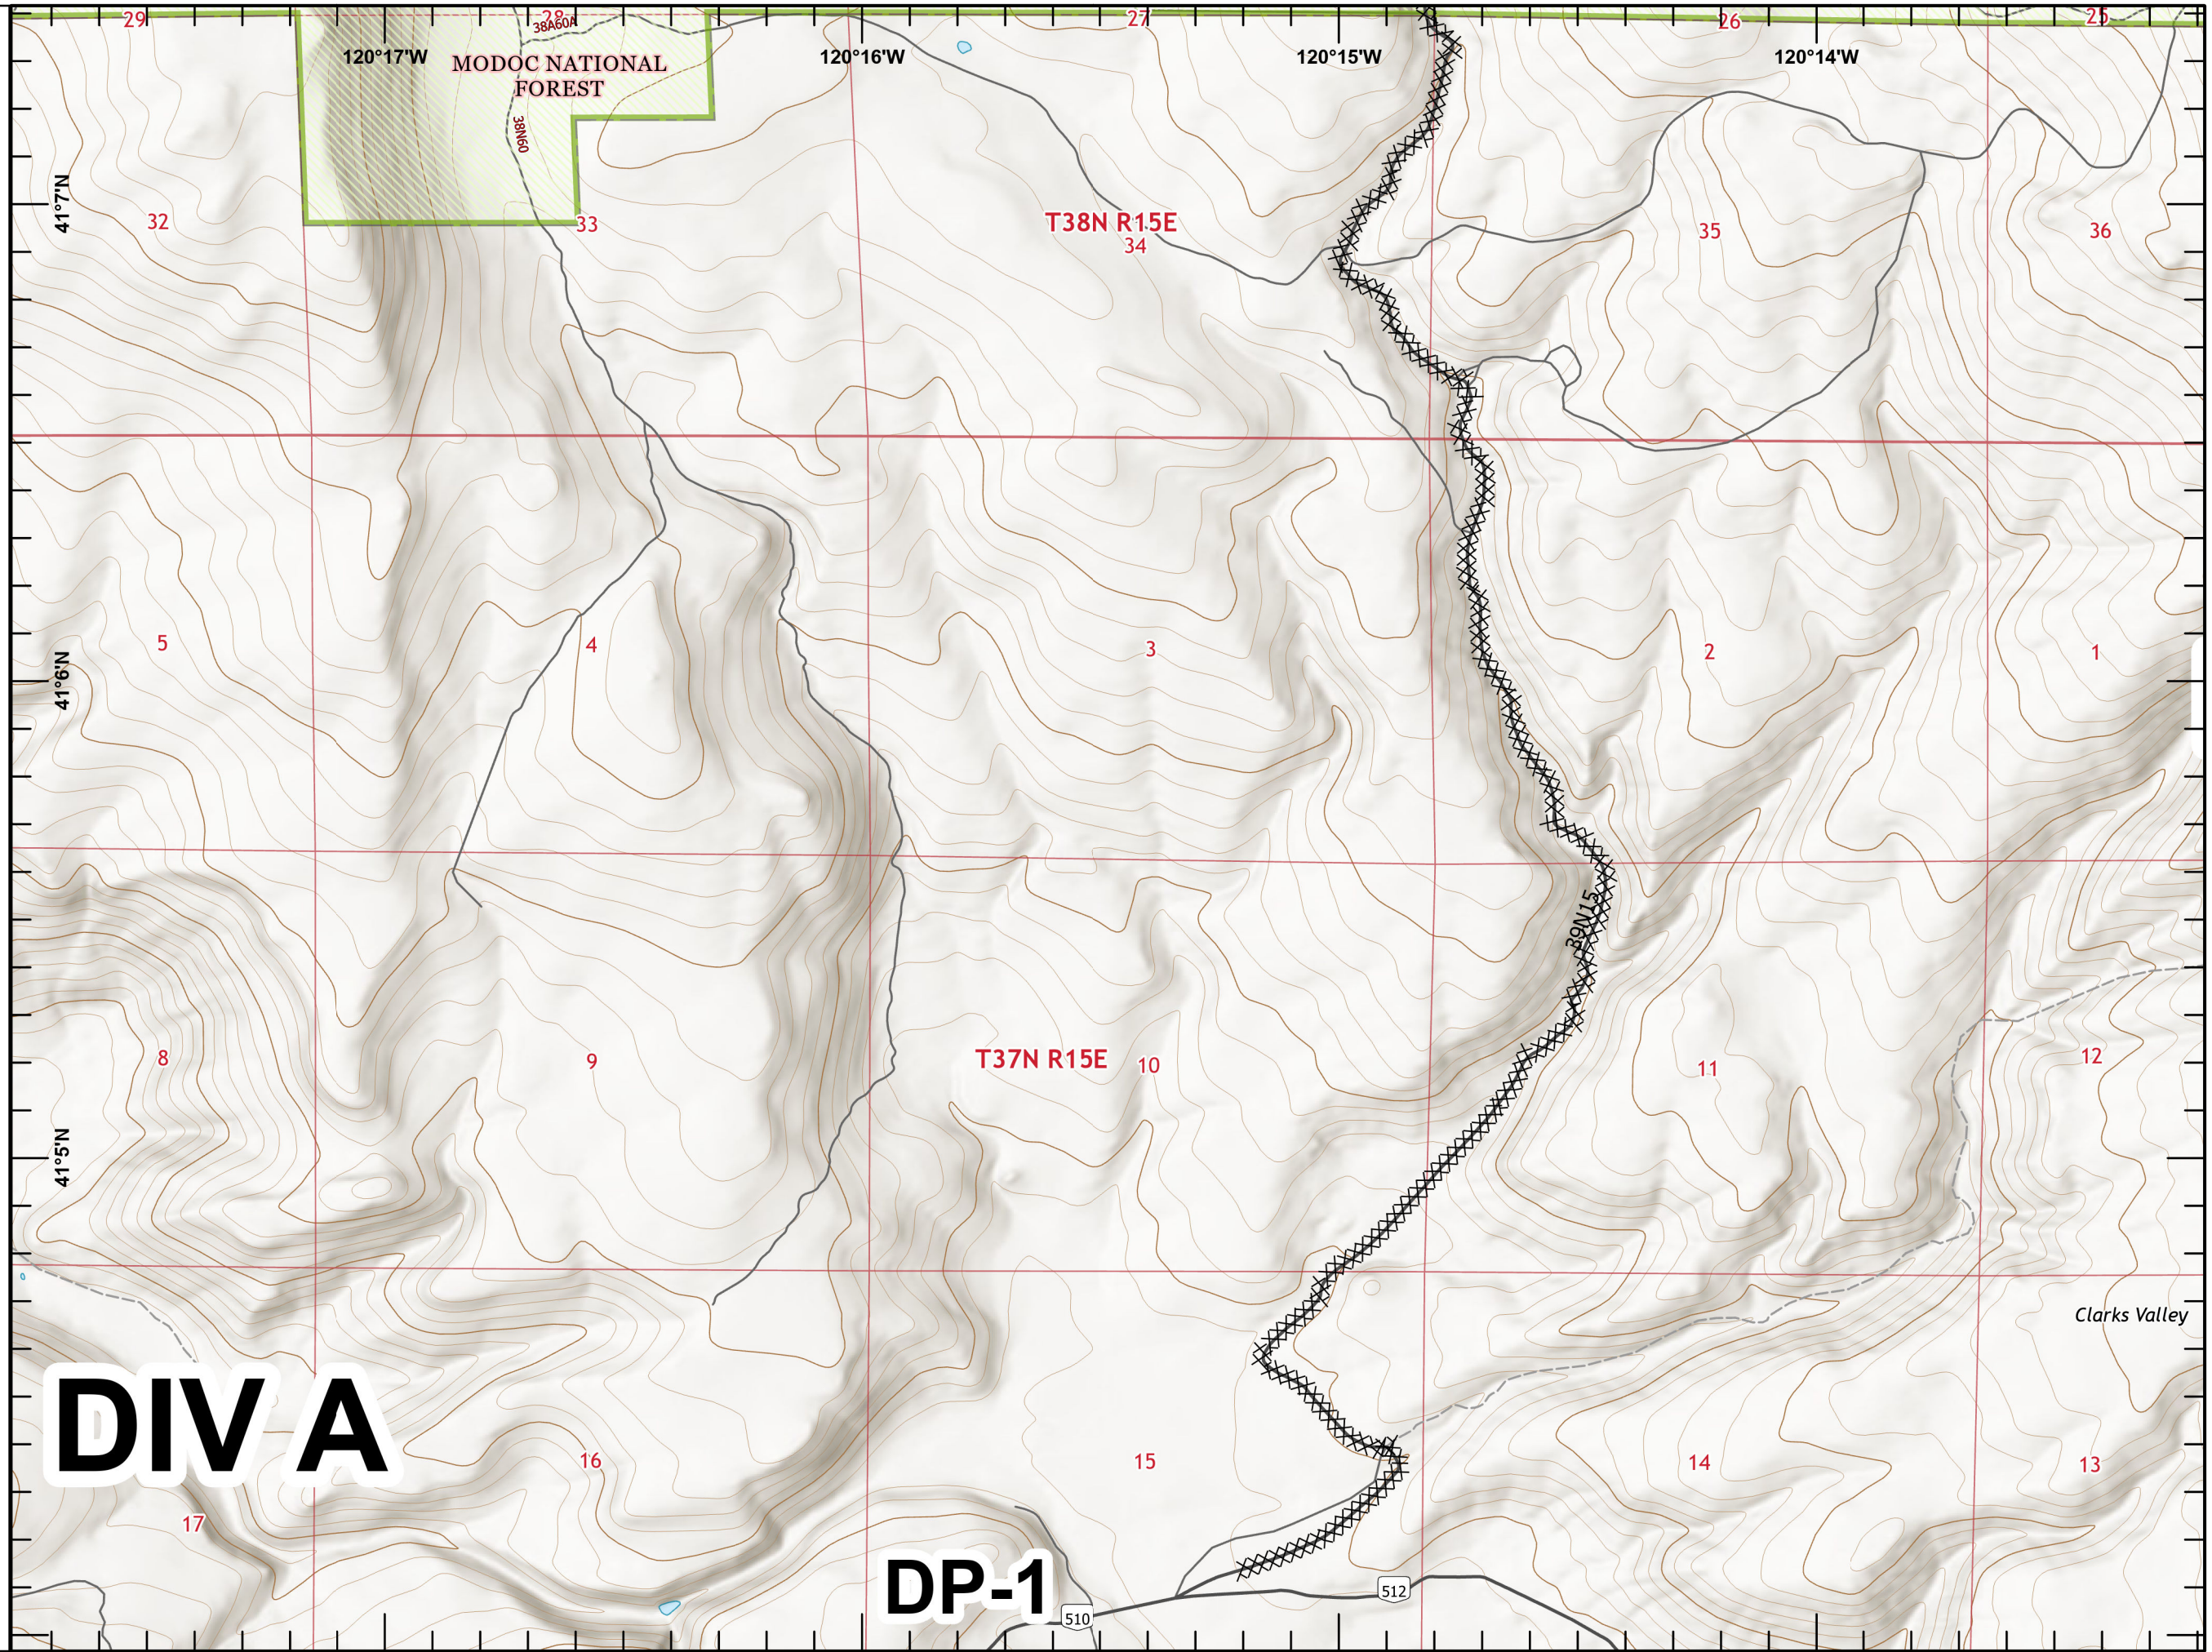

0  1/2 Miles

1:24,000

Last Updated
9/5/2020
21:25

IAP
W-5 COLD SPRINGS
CA-NOD-004727
09/06/2020

Page 11

- ⌘⌘ Completed Dozer Line
- Forest Service
- USFS Wilderness
- Tulead DuckFlat CRA

0 1/2 Miles

1:24,000

Last Updated
9/5/2020
21:25

- Contained Line
- ××× Completed Dozer Line
- ▨ Forest Service
- ▨ USFS Wilderness
- ▨ Tulead DuckFlat CRA

DIV B

Selk Canyon

MODOC NATIONAL FOREST

1:24,000

Last Updated
9/5/2020
21:25

Page 14

-  Forest Service
-  USFS Wilderness
-  Tuleadad DuckFlat CRA

0  1/2 Miles

1:24,000

Last Updated
9/5/2020
21:26

IAP
W-5 COLD SPRINGS
CA-NOD-004727
09/06/2020

Page 15

- Contained Line
- ××× Completed Dozer Line
- ▨ Forest Service
- ▨ USFS Wilderness
- ▨ Tuleadad DuckFlat CRA

0 1/2 Miles

1:24,000

Last Updated
9/5/2020
21:26

DIV J

Duck Lake

- Contained Line
- xxx Completed Dozer Line
- Forest Service
- USFS Wilderness
- Tuleadad DuckFlat CRA

0 1/2 Miles

1:24,000