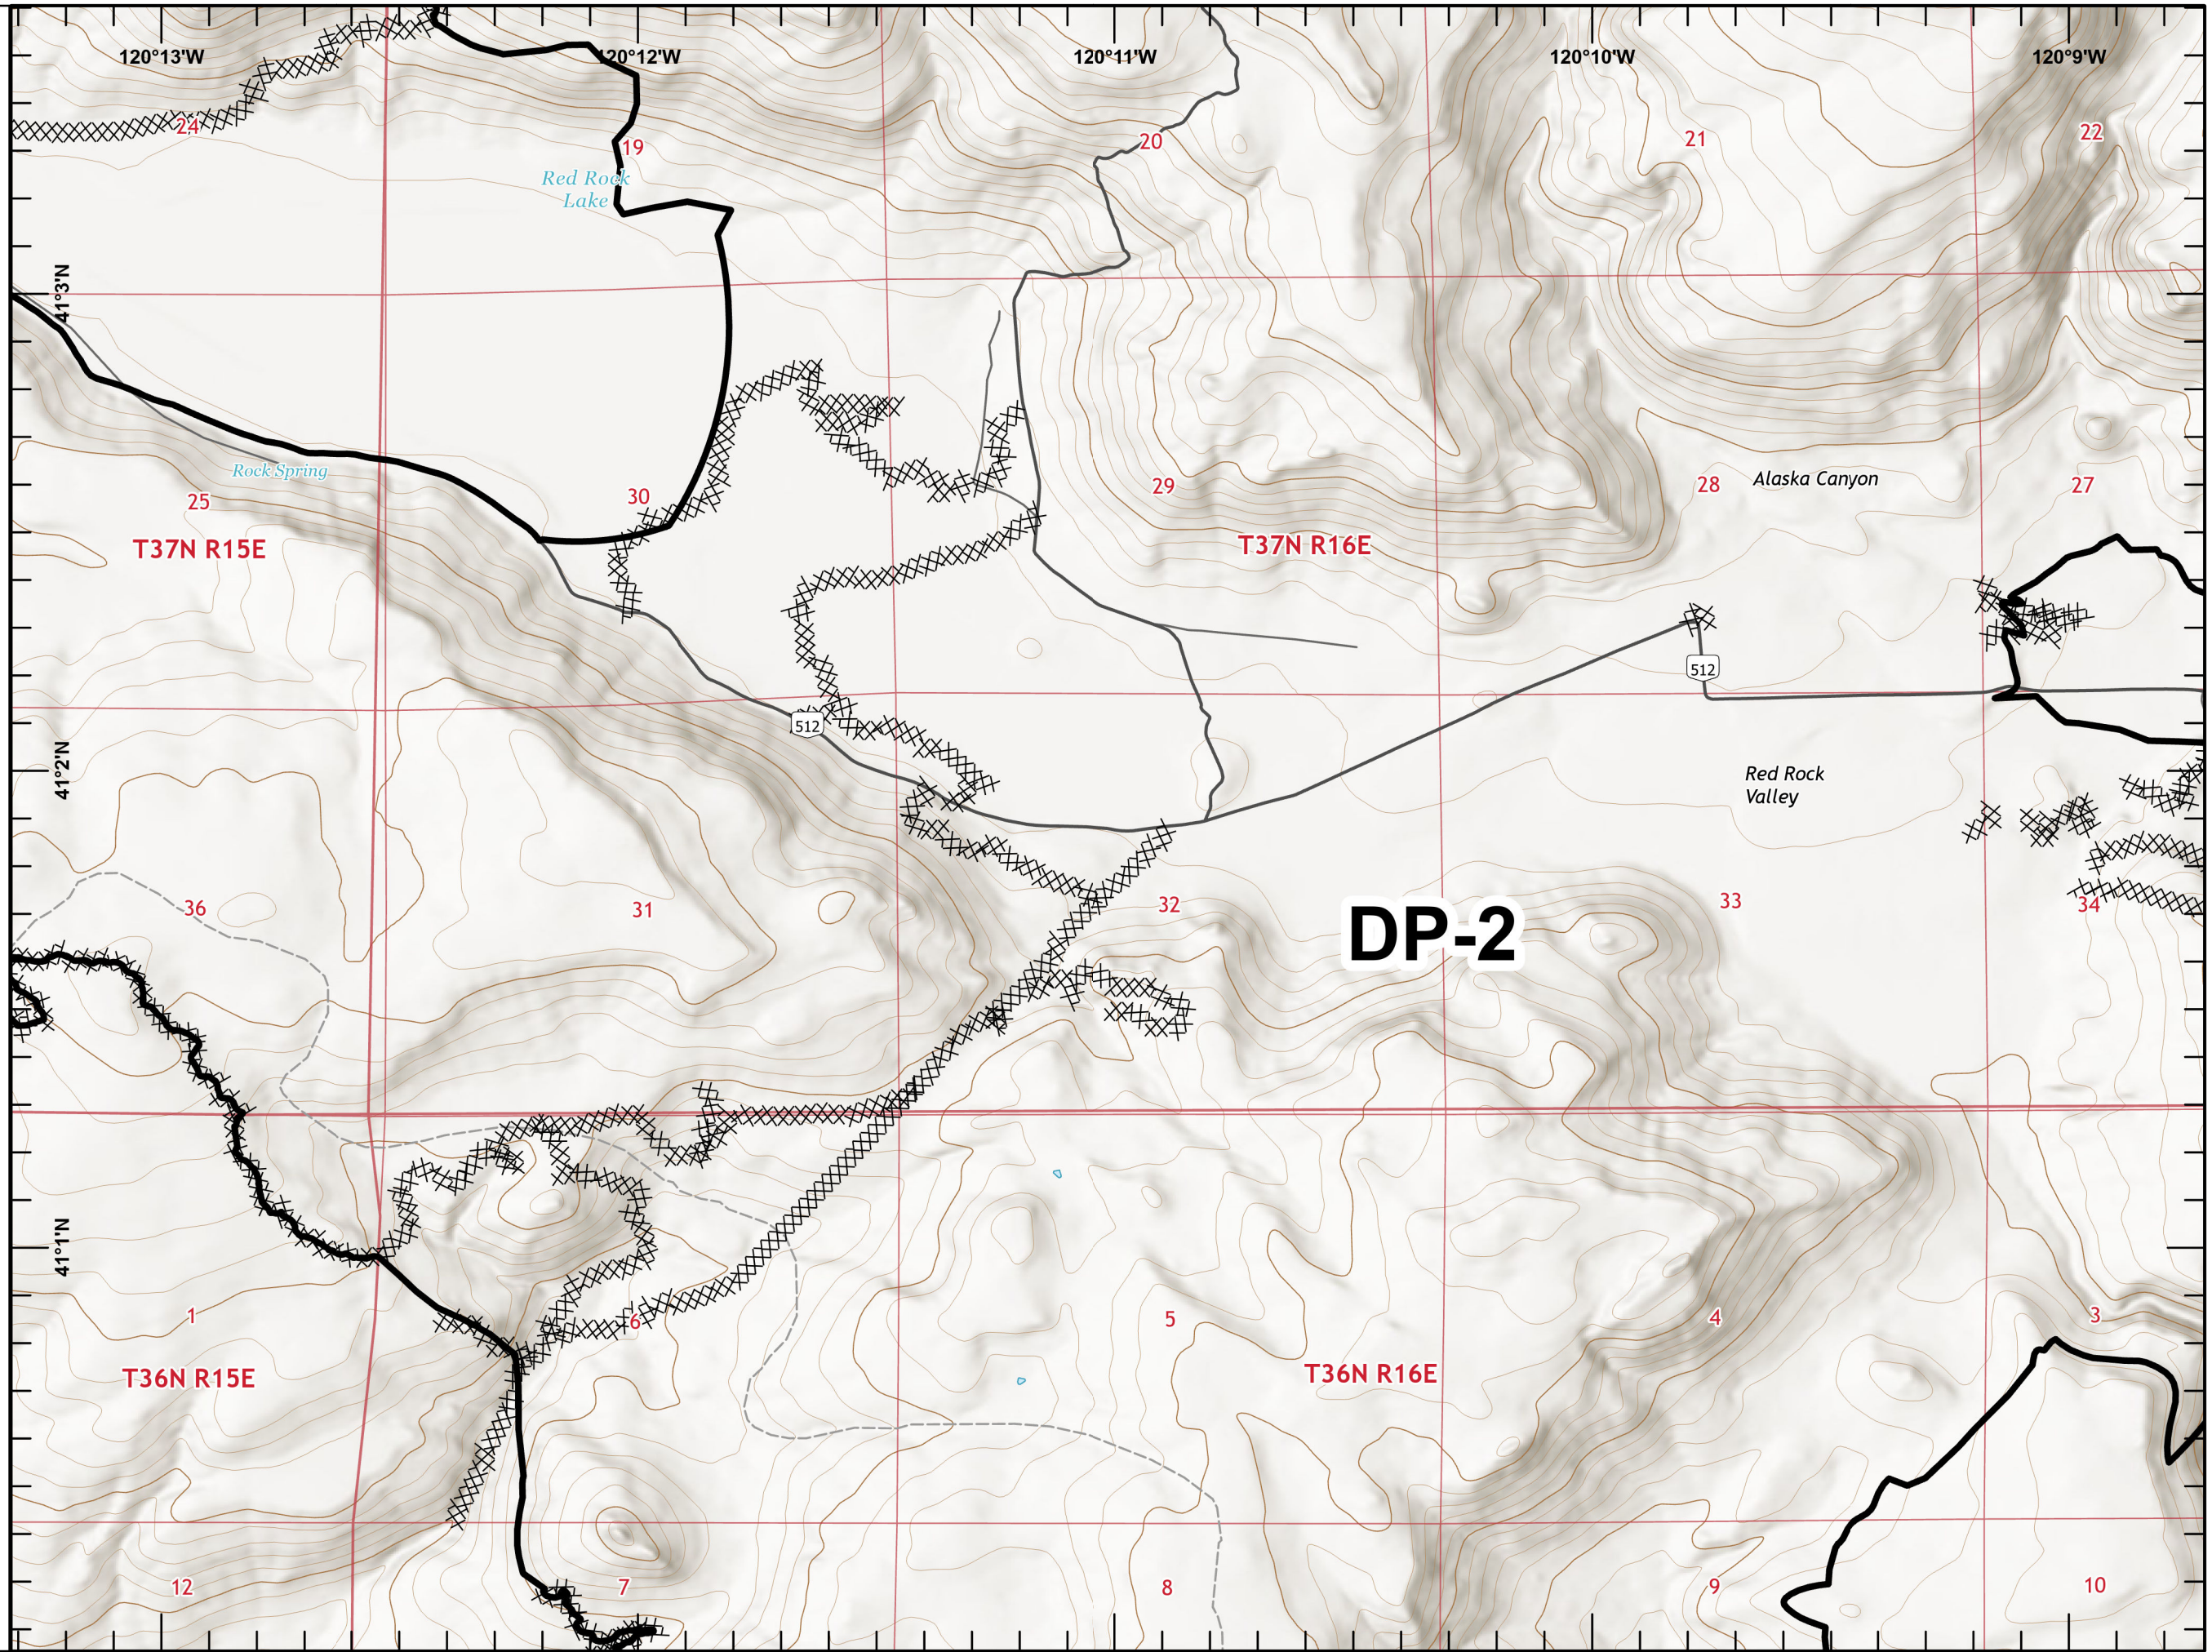

0 1/2 Miles

1:24,000

Last Updated
9/5/2020
21:26

DIV J

Duck Lake

- Contained Line
- xxx Completed Dozer Line
- Forest Service
- USFS Wilderness
- Tuleadad DuckFlat CRA

0 1/2 Miles

1:24,000

Last Updated
9/5/2020
21:26

IAP
W-5 COLD SPRINGS
CA-NOD-004727
09/06/2020

Page 17

- Contained Line
- ××× Completed Dozer Line
- ▨ Forest Service
- ▨ USFS Wilderness
- ▨ Tuleadad DuckFlat CRA

0 1/2 Miles

1:24,000

0 1/2 Miles

1:24,000

Last Updated
9/5/2020
21:27

IAP
W-5 COLD SPRINGS
CA-NOD-004727
09/06/2020

Page 19

- Contained Line
- XXX Completed Dozer Line
- Forest Service
- USFS Wilderness
- Tuleadad DuckFlat CRA

0 1/2 Miles

1:24,000

Last Updated
9/5/2020
21:27

IAP
W-5 COLD SPRINGS
CA-NOD-004727
09/06/2020

Page 20

- Contained Line
- ⊗⊗ Completed Dozer Line
- ▨ Forest Service
- ▨ USFS Wilderness
- ▨ Tuleadad DuckFlat CRA