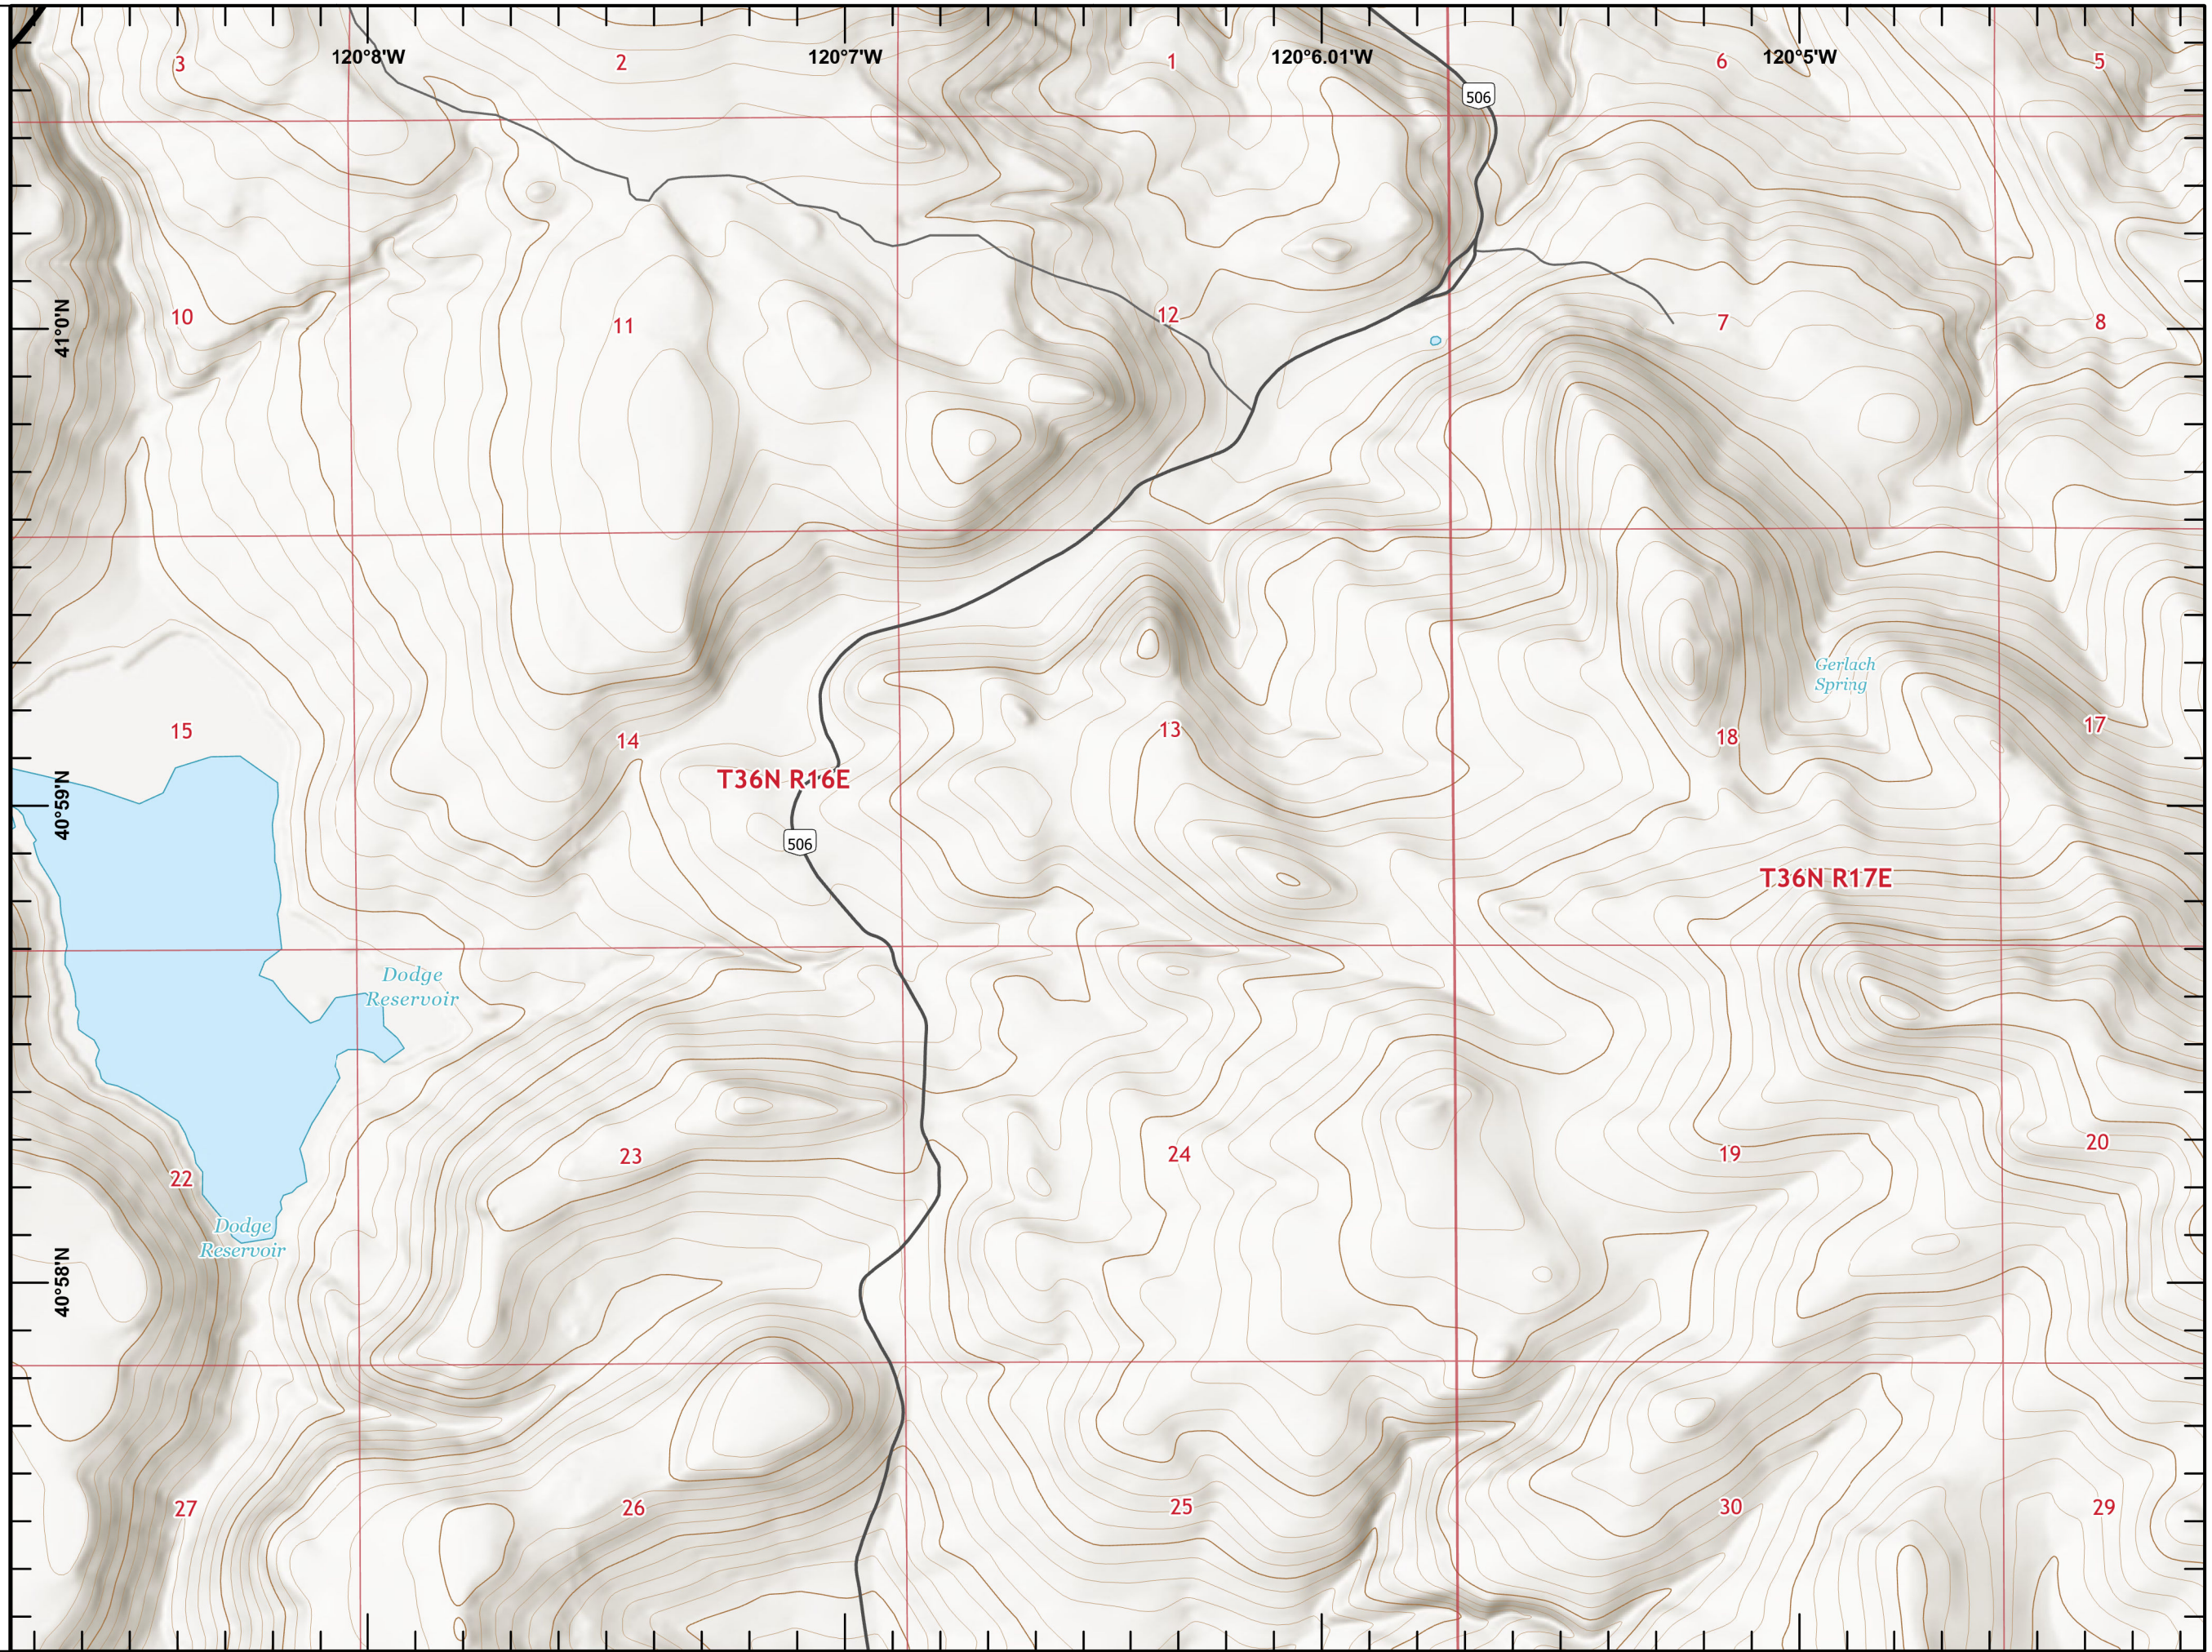

0 1/2 Miles

1:24,000

Last Updated
9/5/2020
21:27

IAP
W-5 COLD SPRINGS
CA-NOD-004727
09/06/2020

Page 20

- Contained Line
- ⊗⊗ Completed Dozer Line
- ▨ Forest Service
- ▨ USFS Wilderness
- ▨ Tuleadad DuckFlat CRA

1:24,000

Last Updated
9/5/2020
21:27

IAP
W-5 COLD SPRINGS
CA-NOD-004727
09/06/2020

Page 21

-  Contained Line
-  Completed Dozer Line
-  Forest Service
-  USFS Wilderness
-  Tuleadad DuckFlat CRA

0  1/2 Miles

1:24,000

Last Updated
9/5/2020
21:28

IAP
W-5 COLD SPRINGS
CA-NOD-004727
09/06/2020

Page 22

- Contained Line
- ××× Completed Dozer Line
- ▨ Forest Service
- ▨ USFS Wilderness
- ▨ Tuleadad DuckFlat CRA

0 1/2 Miles

1:24,000

Last Updated
9/5/2020
21:28

-  Forest Service
-  USFS Wilderness
-  Tuleadad DuckFlat CRA

DIV V

0  1/2 Miles

1:24,000

Last Updated
9/5/2020
21:28

IAP
W-5 COLD SPRINGS
CA-NOD-004727
09/06/2020