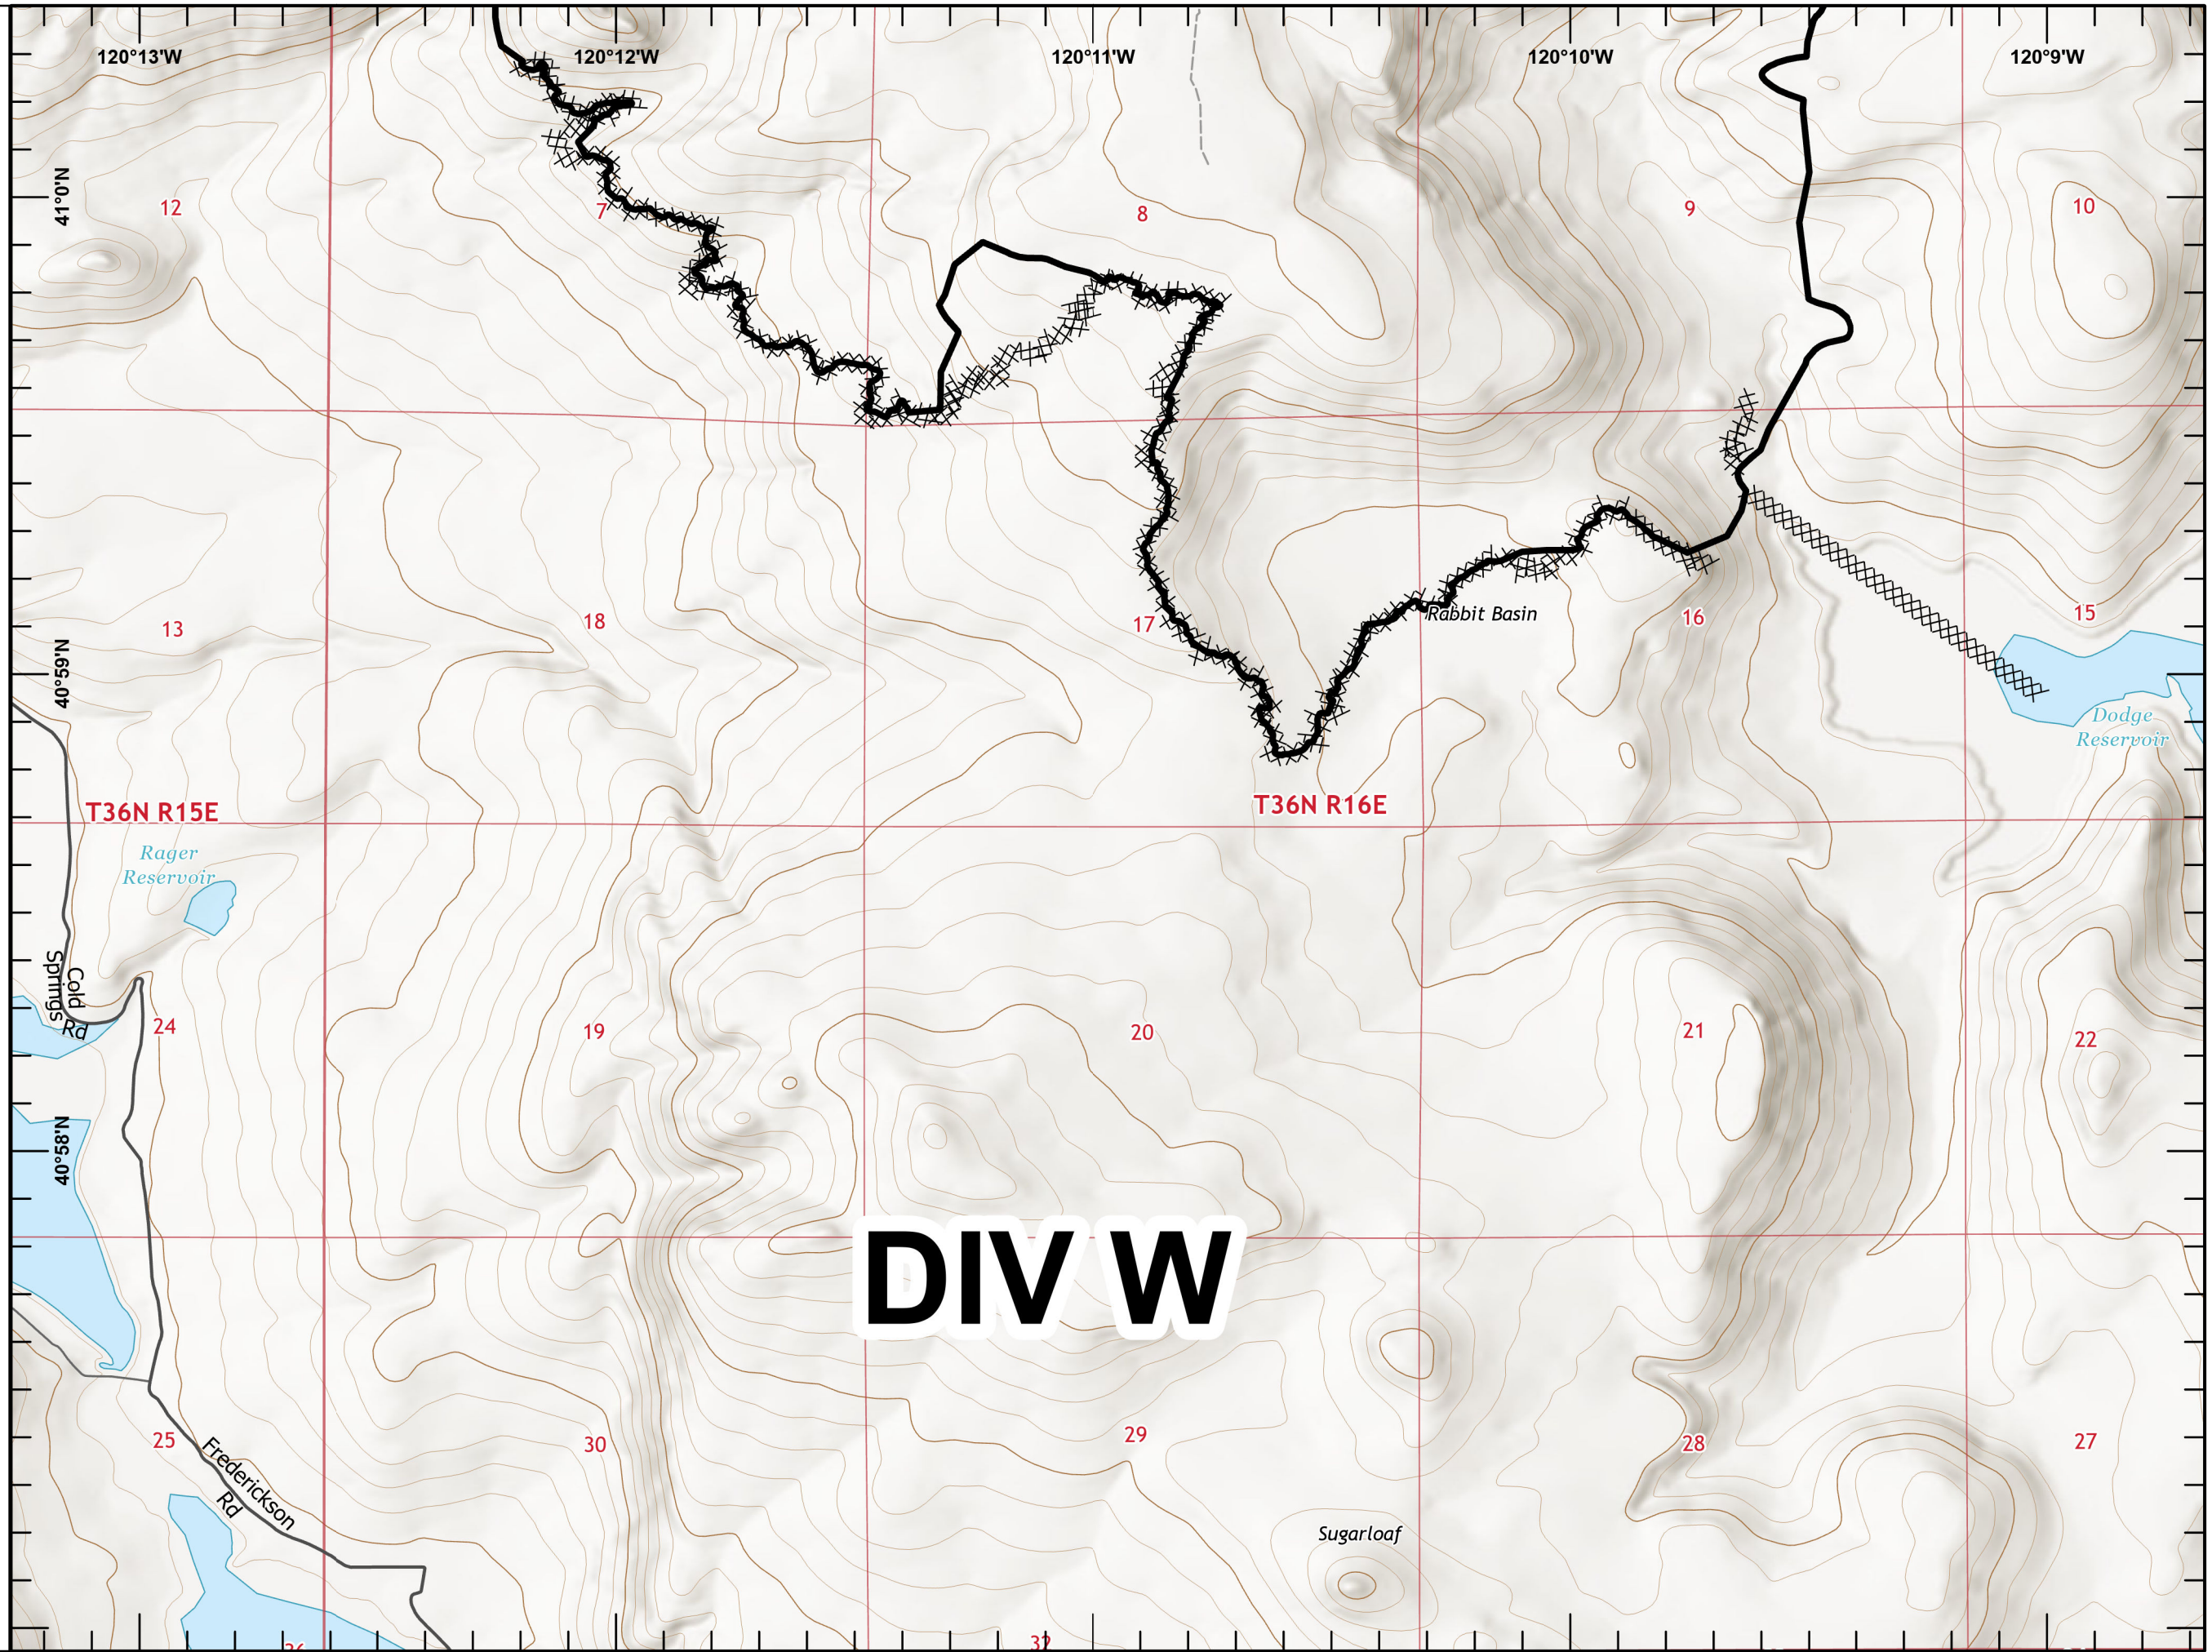

0 1/2 Miles

1:24,000

Last Updated
9/5/2020
21:27

IAP
W-5 COLD SPRINGS
CA-NOD-004727
09/06/2020

Page 19

- Contained Line
- XXX Completed Dozer Line
- Forest Service
- USFS Wilderness
- Tuleadad DuckFlat CRA

0 1/2 Miles

1:24,000

Last Updated
9/5/2020
21:27

IAP
W-5 COLD SPRINGS
CA-NOD-004727
09/06/2020

Page 20

- Contained Line
- ⊗⊗ Completed Dozer Line
- ▨ Forest Service
- ▨ USFS Wilderness
- ▨ Tuleadad DuckFlat CRA

1:24,000

Last Updated
9/5/2020
21:27

IAP
W-5 COLD SPRINGS
CA-NOD-004727
09/06/2020

Page 21

-  Contained Line
-  Completed Dozer Line
-  Forest Service
-  USFS Wilderness
-  Tuleadad DuckFlat CRA

0  1/2 Miles

1:24,000

Last Updated
9/5/2020
21:28

IAP
W-5 COLD SPRINGS
CA-NOD-004727
09/06/2020

Page 22

- Contained Line
- ××× Completed Dozer Line
- ▨ Forest Service
- ▨ USFS Wilderness
- ▨ Tuleadad DuckFlat CRA

0 1/2 Miles