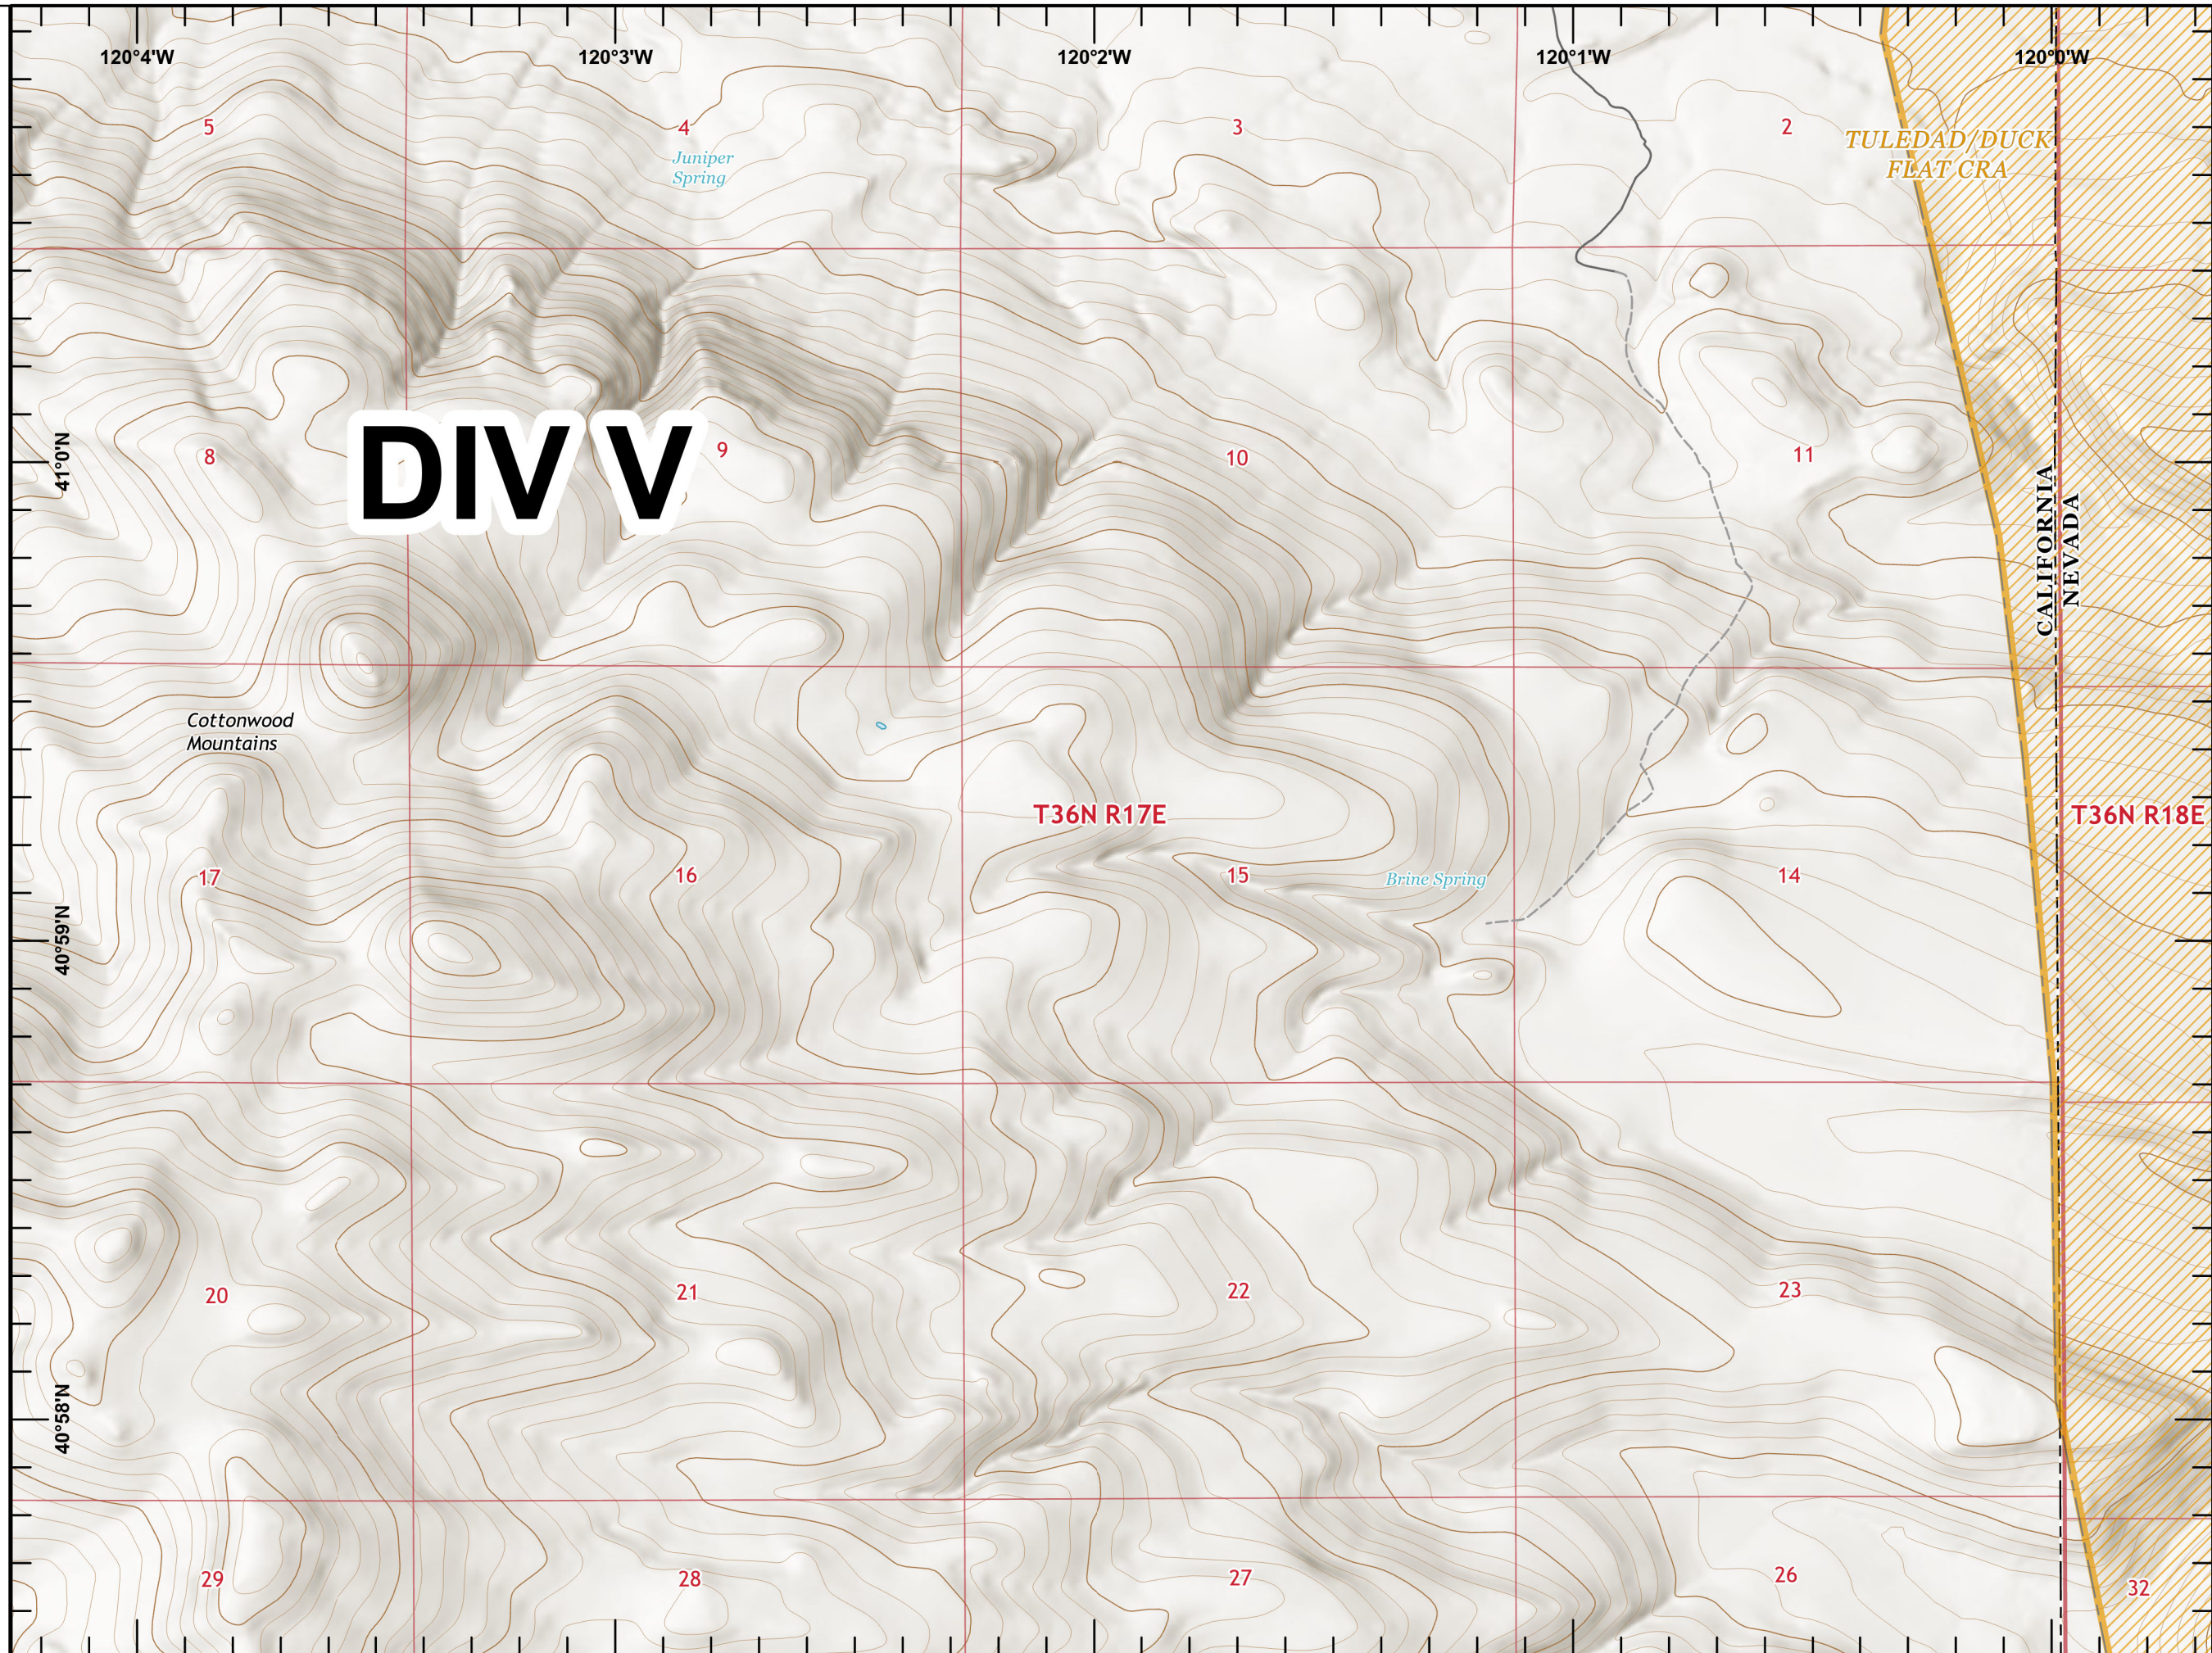

1:24,000

Last Updated
9/5/2020
21:27

IAP
W-5 COLD SPRINGS
CA-NOD-004727
09/06/2020

Page 21

-  Contained Line
-  Completed Dozer Line
-  Forest Service
-  USFS Wilderness
-  Tuleadad DuckFlat CRA

0  1/2 Miles

1:24,000

Last Updated
9/5/2020
21:28

IAP
W-5 COLD SPRINGS
CA-NOD-004727
09/06/2020

Page 22

- Contained Line
- ××× Completed Dozer Line
- ▨ Forest Service
- ▨ USFS Wilderness
- ▨ Tuleadad DuckFlat CRA

0 1/2 Miles

1:24,000

Last Updated
9/5/2020
21:28

-  Forest Service
-  USFS Wilderness
-  Tuleadad DuckFlat CRA

DIV V

0  1/2 Miles

1:24,000

Last Updated
9/5/2020
21:28

IAP
W-5 COLD SPRINGS
CA-NOD-004727
09/06/2020

Page 24

-  Forest Service
-  USFS Wilderness
-  Tuledad DuckFlat CRA

0  1/2 Miles

1:24,000

Last Updated
9/5/2020
21:28