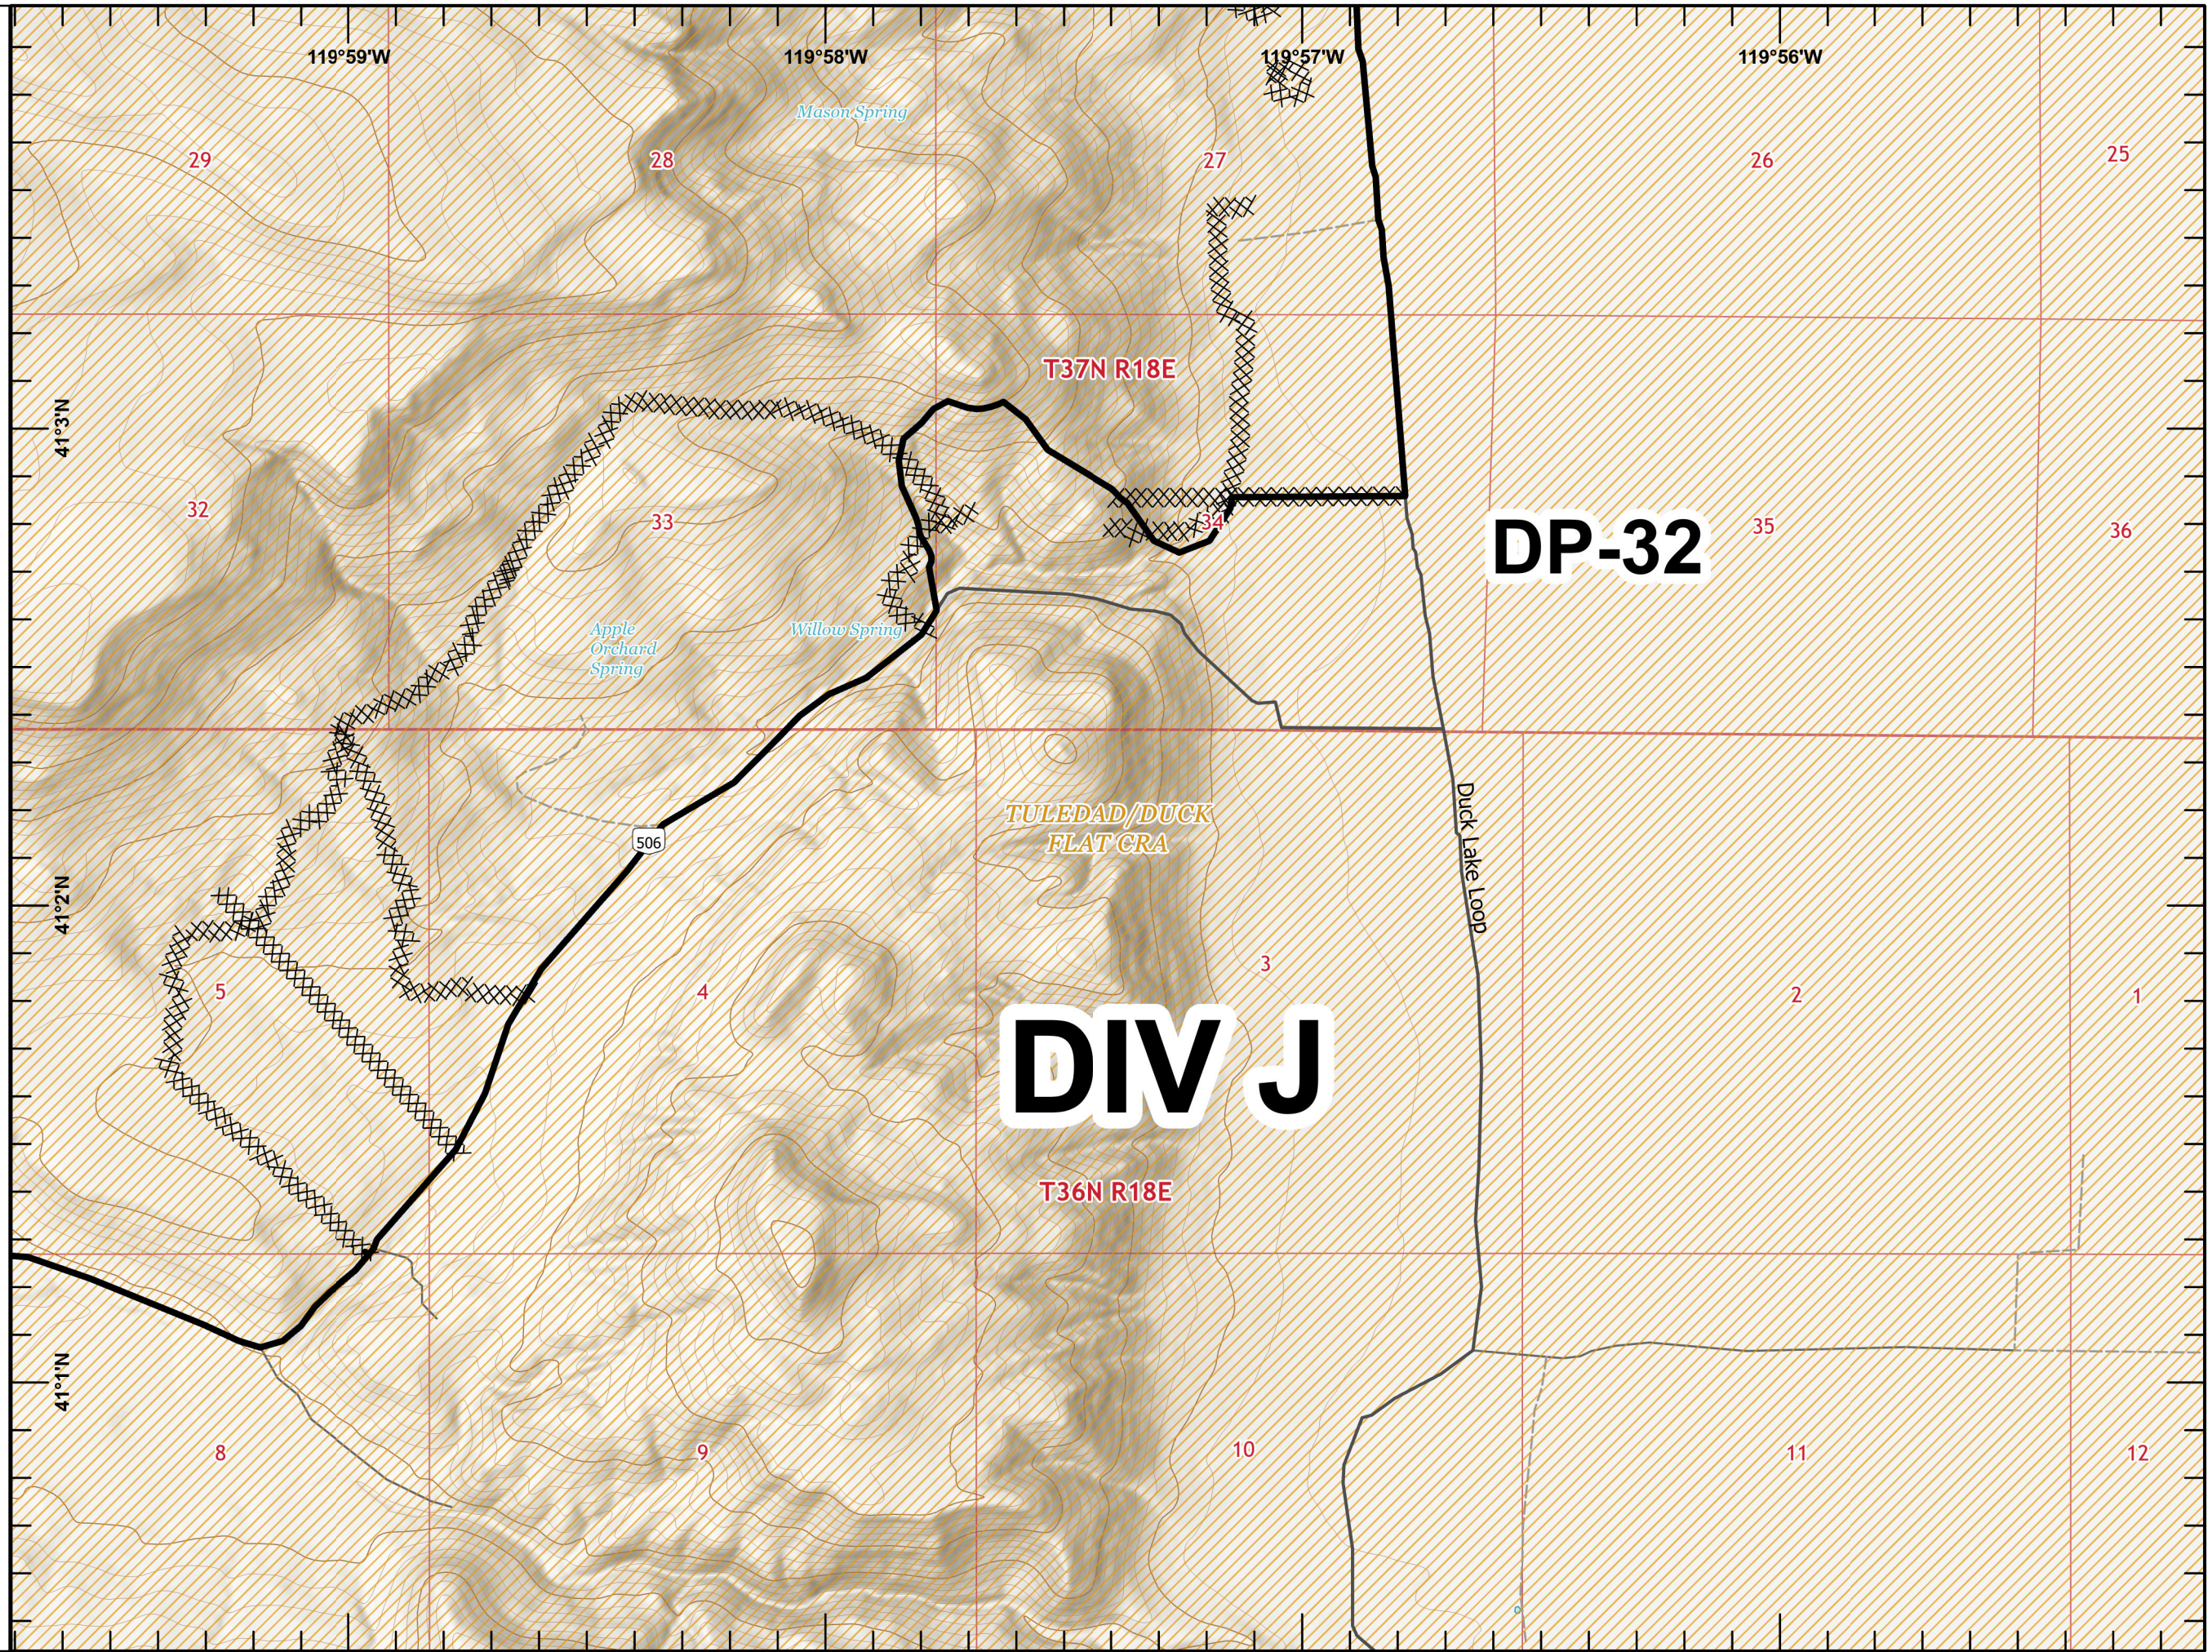

0 1/2 Miles

1:24,000

Last Updated
9/5/2020
21:27

IAP
W-5 COLD SPRINGS
CA-NOD-004727
09/06/2020

Page 19

- Contained Line
- XXX Completed Dozer Line
- Forest Service
- USFS Wilderness
- Tuleadad DuckFlat CRA

0 1/2 Miles

1:24,000

Last Updated
9/5/2020
21:27

IAP
W-5 COLD SPRINGS
CA-NOD-004727
09/06/2020

Page 20

- Contained Line
- ⊗⊗ Completed Dozer Line
- ▨ Forest Service
- ▨ USFS Wilderness
- ▨ Tuleadad DuckFlat CRA

1:24,000

Last Updated
9/5/2020
21:27

IAP
W-5 COLD SPRINGS
CA-NOD-004727
09/06/2020

Page 21

-  Contained Line
-  Completed Dozer Line
-  Forest Service
-  USFS Wilderness
-  Tuleadad DuckFlat CRA

0  1/2 Miles

1:24,000

Last Updated
9/5/2020
21:28

IAP
W-5 COLD SPRINGS
CA-NOD-004727
09/06/2020

Page 22

- Contained Line
- ××× Completed Dozer Line
- ▨ Forest Service
- ▨ USFS Wilderness
- ▨ Tuleadad DuckFlat CRA

0 1/2 Miles