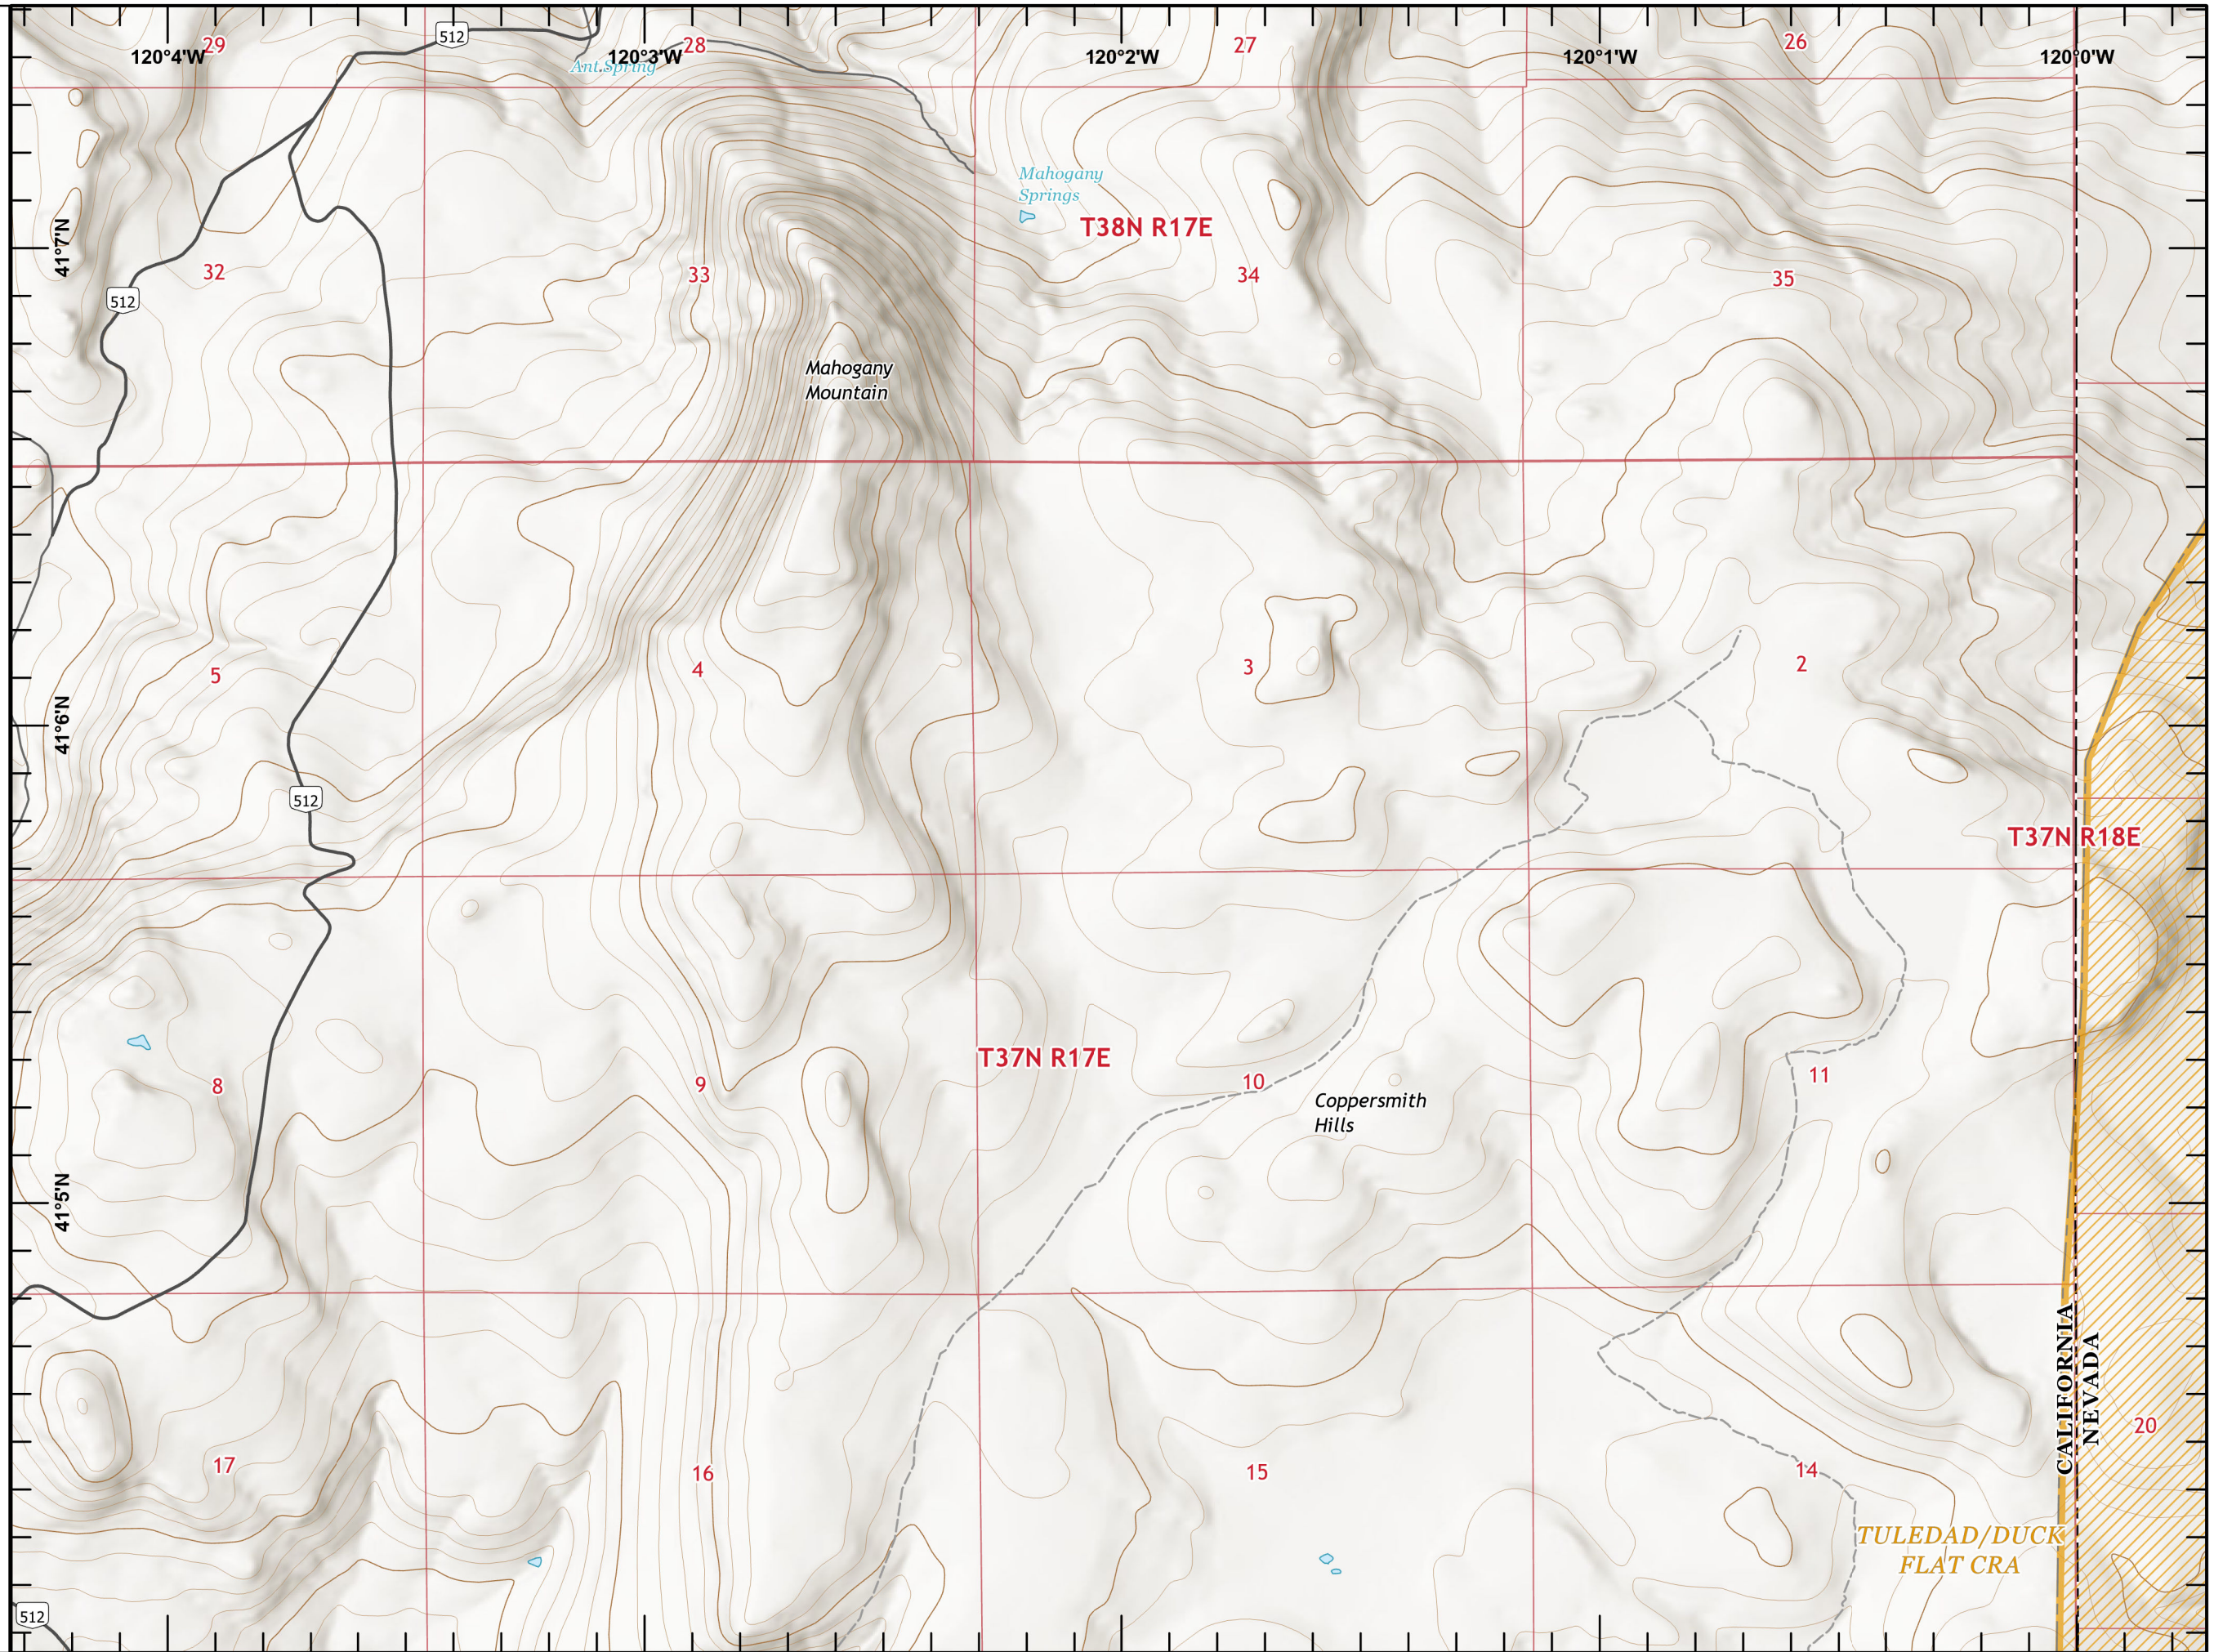

Page 14

-  Forest Service
-  USFS Wilderness
-  Tuleadad DuckFlat CRA

0  1/2 Miles

1:24,000

Last Updated
9/5/2020
21:26

IAP
W-5 COLD SPRINGS
CA-NOD-004727
09/06/2020

Page 15

- Contained Line
- ××× Completed Dozer Line
- ▨ Forest Service
- ▨ USFS Wilderness
- ▨ Tuleadad DuckFlat CRA

0 1/2 Miles

1:24,000

Last Updated
9/5/2020
21:26

DIV J

Duck Lake

- Contained Line
- xxx Completed Dozer Line
- Forest Service
- USFS Wilderness
- Tuleadad DuckFlat CRA

0 1/2 Miles

1:24,000

Last Updated
9/5/2020
21:26

IAP
W-5 COLD SPRINGS
CA-NOD-004727
09/06/2020

Page 17

- Contained Line
- ××× Completed Dozer Line
- ▨ Forest Service
- ▨ USFS Wilderness
- ▨ Tuleadad DuckFlat CRA

0 1/2 Miles

1:24,000

0 1/2 Miles

1:24,000

Last Updated
9/5/2020
21:27

IAP
W-5 COLD SPRINGS
CA-NOD-004727
09/06/2020

Page 19

- Contained Line
- XXX Completed Dozer Line
- Forest Service
- USFS Wilderness
- Tuleadad DuckFlat CRA