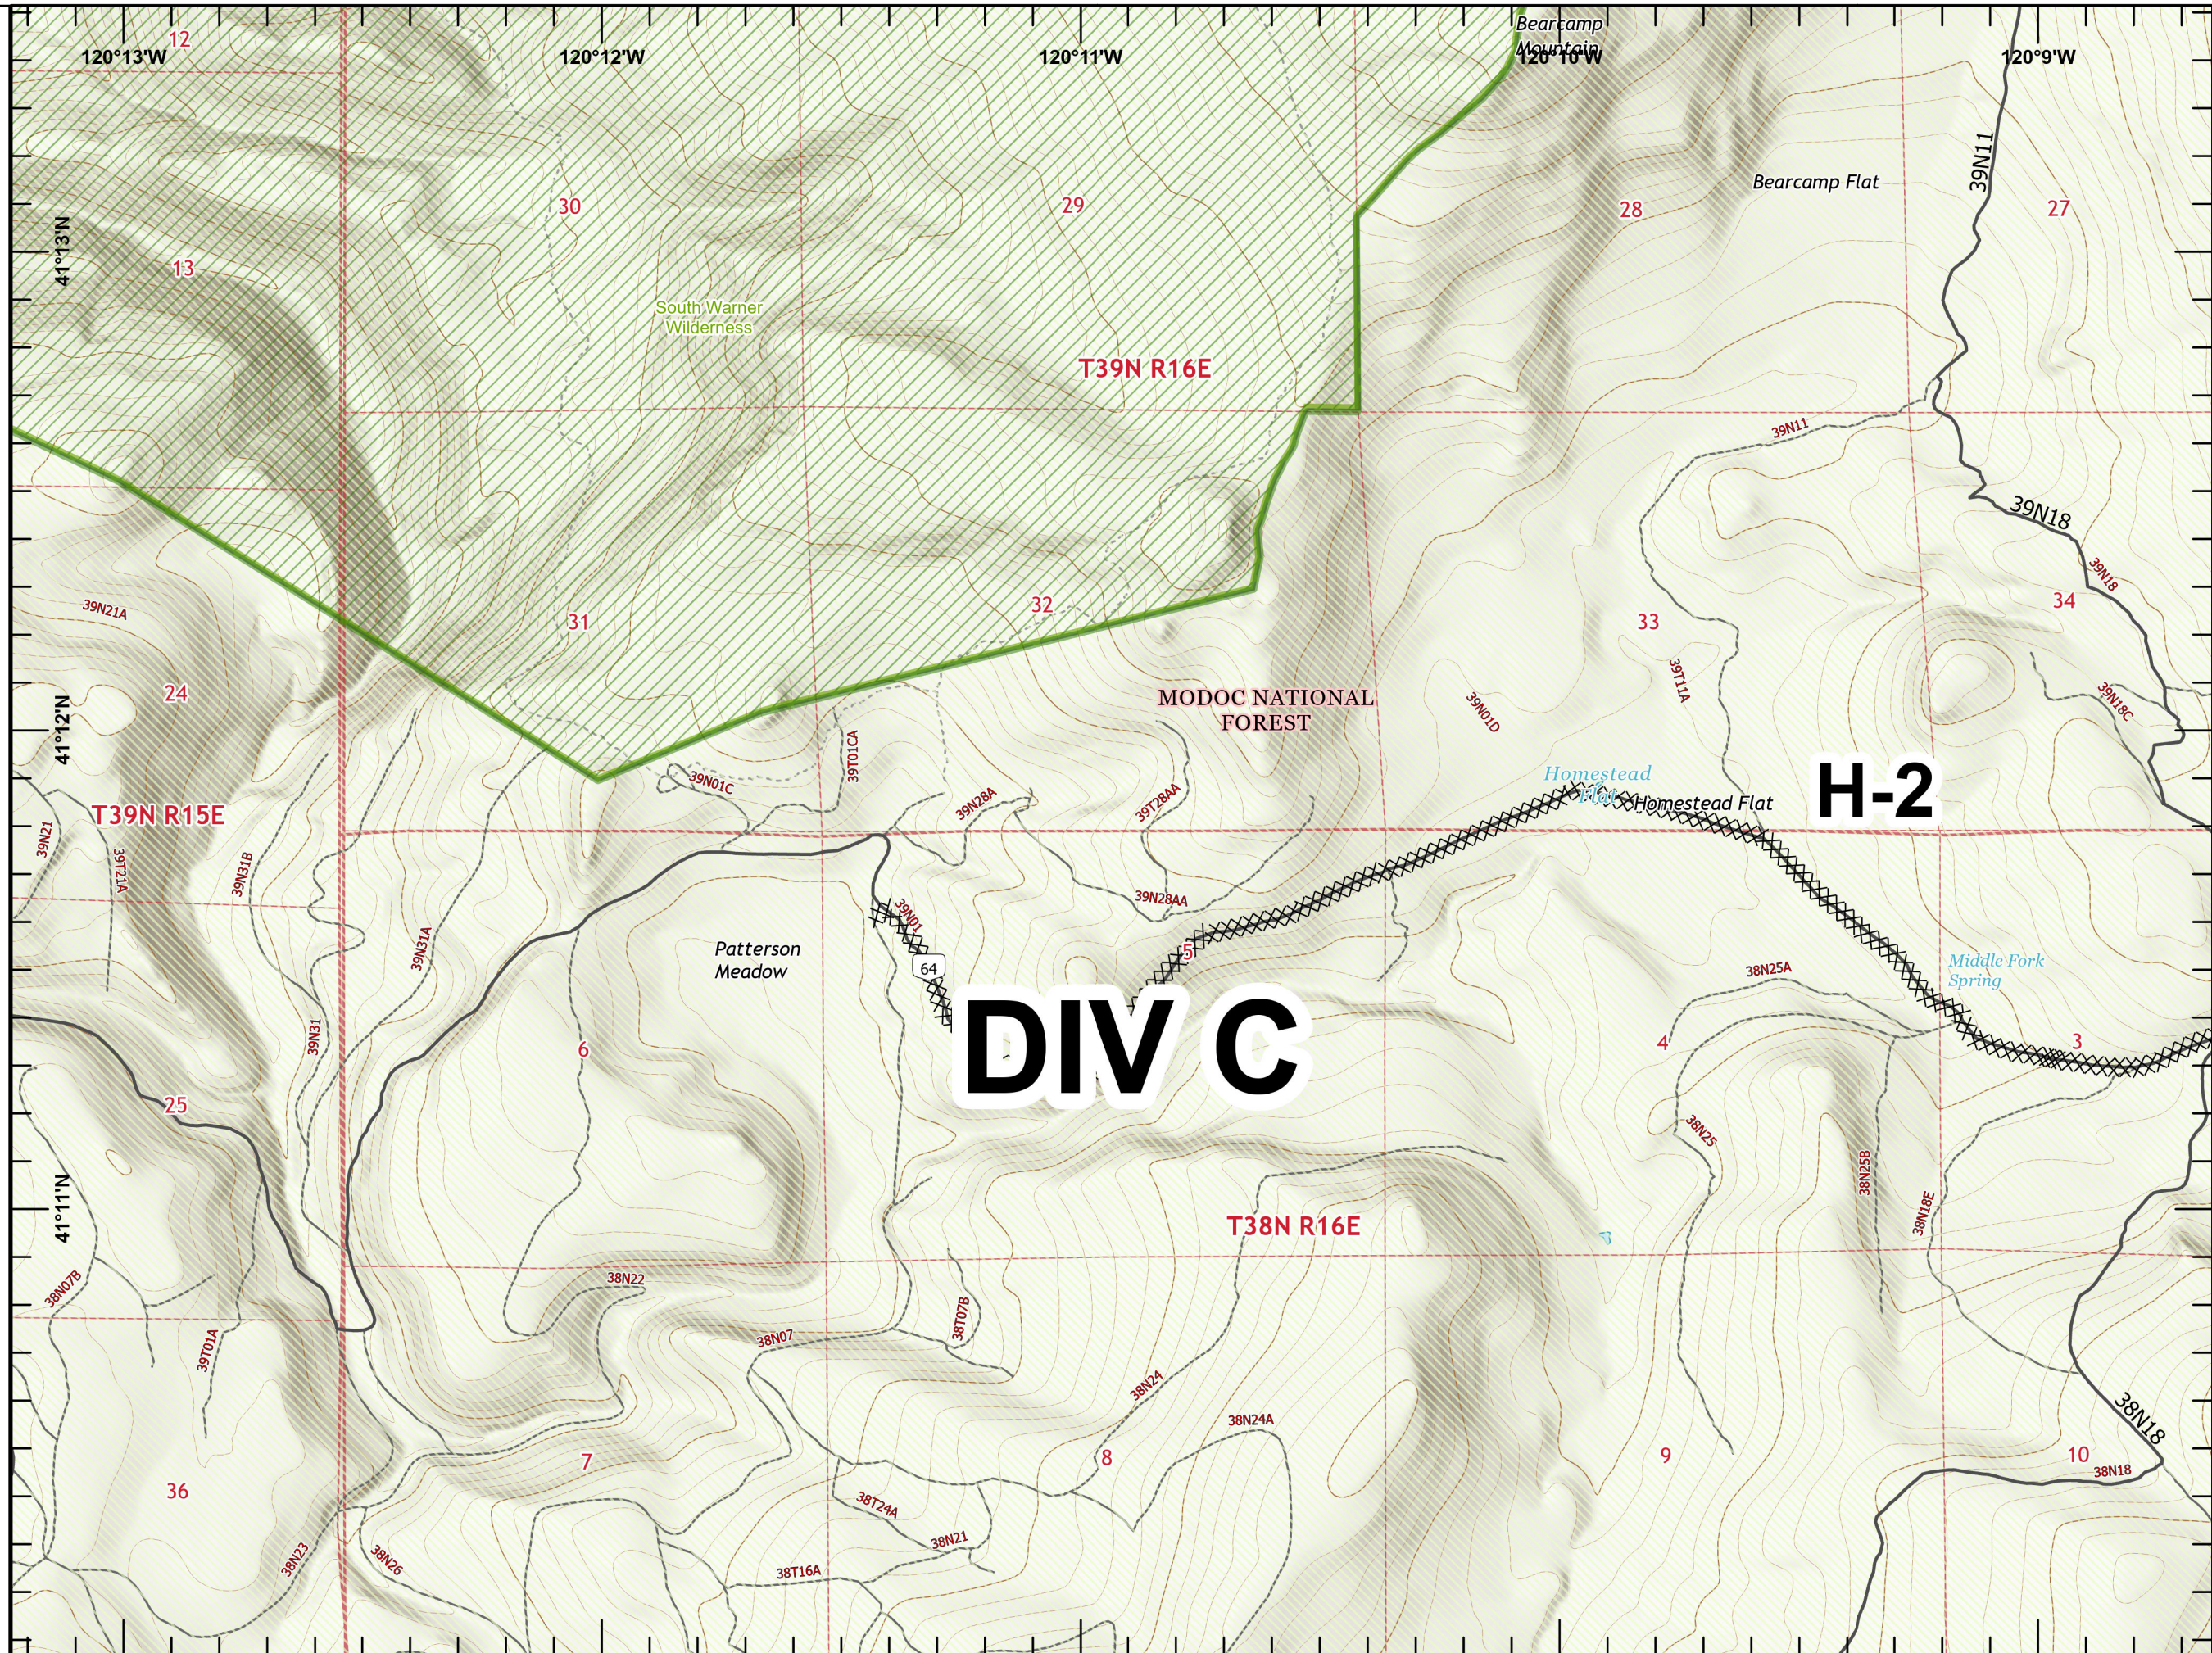

DIV F

DIVE

DP-3

1:24,000

Last Updated
9/5/2020
21:22

IAP
W-5 COLD SPRINGS
CA-NOD-004727
09/06/2020

Page 3

- ⊗⊗ Completed Dozer Line
- ▬ Forest Service
- ▨ USFS Wilderness
- ▨ Tulead DuckFlat CRA

DIV C

H-2

1:24,000

Last Updated
9/5/2020
21:23

-  Culvert
-  Contained Line
-  Completed Dozer Line
-  Forest Service
-  USFS Wilderness
-  Tulead DuckFlat CRA

DIVE

DP-4

0  1/2 Miles

IAP
W-5 COLD SPRINGS
CA-NOD-004727
09/06/2020

Page 6

- ⌘⌘ Completed Dozer Line
- Forest Service
- USFS Wilderness
- Tulead DuckFlat CRA

DIV C

0 1/2 Miles

1:24,000

Last Updated
9/5/2020
21:23

IAP
W-5 COLD SPRINGS
CA-NOD-004727
09/06/2020

Page 7

- ⌘⌘ Completed Dozer Line
- Forest Service
- USFS Wilderness
- Tulead DuckFlat CRA

DIV C

0 1/2 Miles

1:24,000

Last Updated
9/5/2020
21:24

IAP
W-5 COLD SPRINGS
CA-NOD-004727
09/06/2020

Page 8