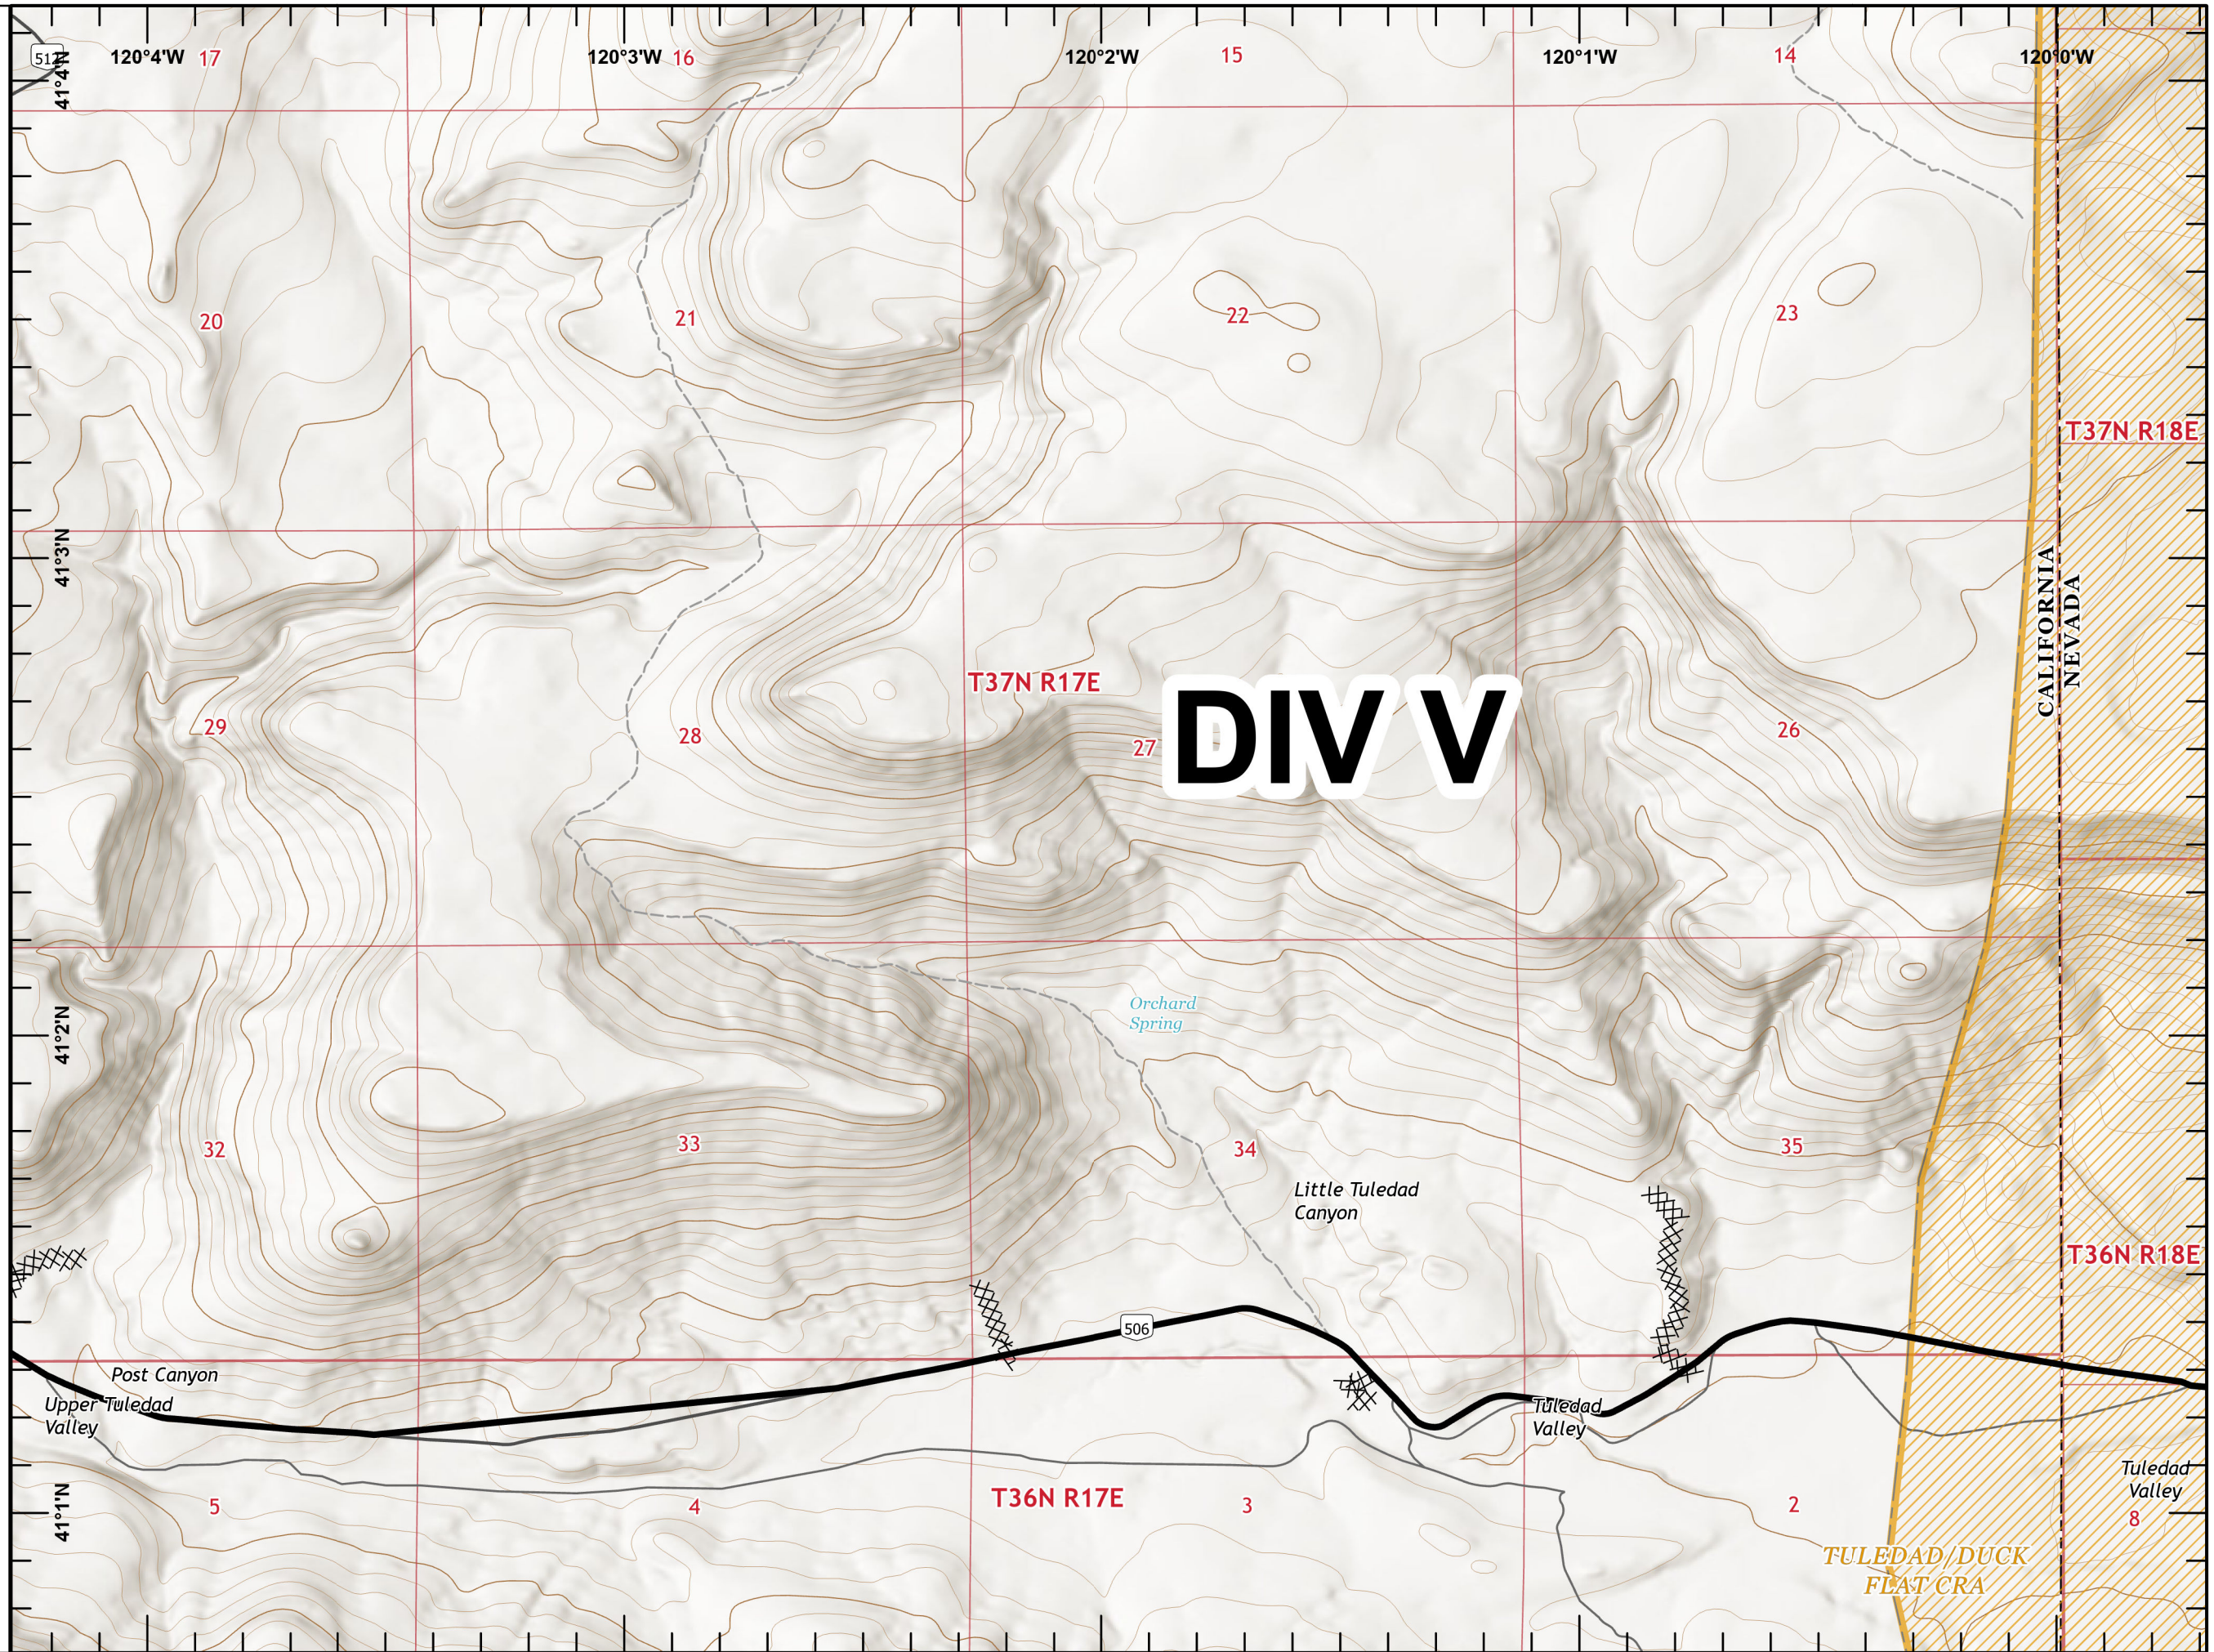

0 1/2 Miles

1:24,000

Last Updated
9/5/2020
21:27

IAP
W-5 COLD SPRINGS
CA-NOD-004727
09/06/2020

Page 19

- Contained Line
- XXX Completed Dozer Line
- Forest Service
- USFS Wilderness
- Tuleadad DuckFlat CRA

0 1/2 Miles

1:24,000

Last Updated
9/5/2020
21:27

IAP
W-5 COLD SPRINGS
CA-NOD-004727
09/06/2020

Page 20

- Contained Line
- ⊗⊗ Completed Dozer Line
- ▨ Forest Service
- ▨ USFS Wilderness
- ▨ Tuleadad DuckFlat CRA

1:24,000

Last Updated
9/5/2020
21:27

IAP
W-5 COLD SPRINGS
CA-NOD-004727
09/06/2020

Page 21

-  Contained Line
-  Completed Dozer Line
-  Forest Service
-  USFS Wilderness
-  Tuleadad DuckFlat CRA

0  1/2 Miles

1:24,000

Last Updated
9/5/2020
21:28

IAP
W-5 COLD SPRINGS
CA-NOD-004727
09/06/2020

Page 22

- Contained Line
- ××× Completed Dozer Line
- ▨ Forest Service
- ▨ USFS Wilderness
- ▨ Tuleadad DuckFlat CRA

0 1/2 Miles