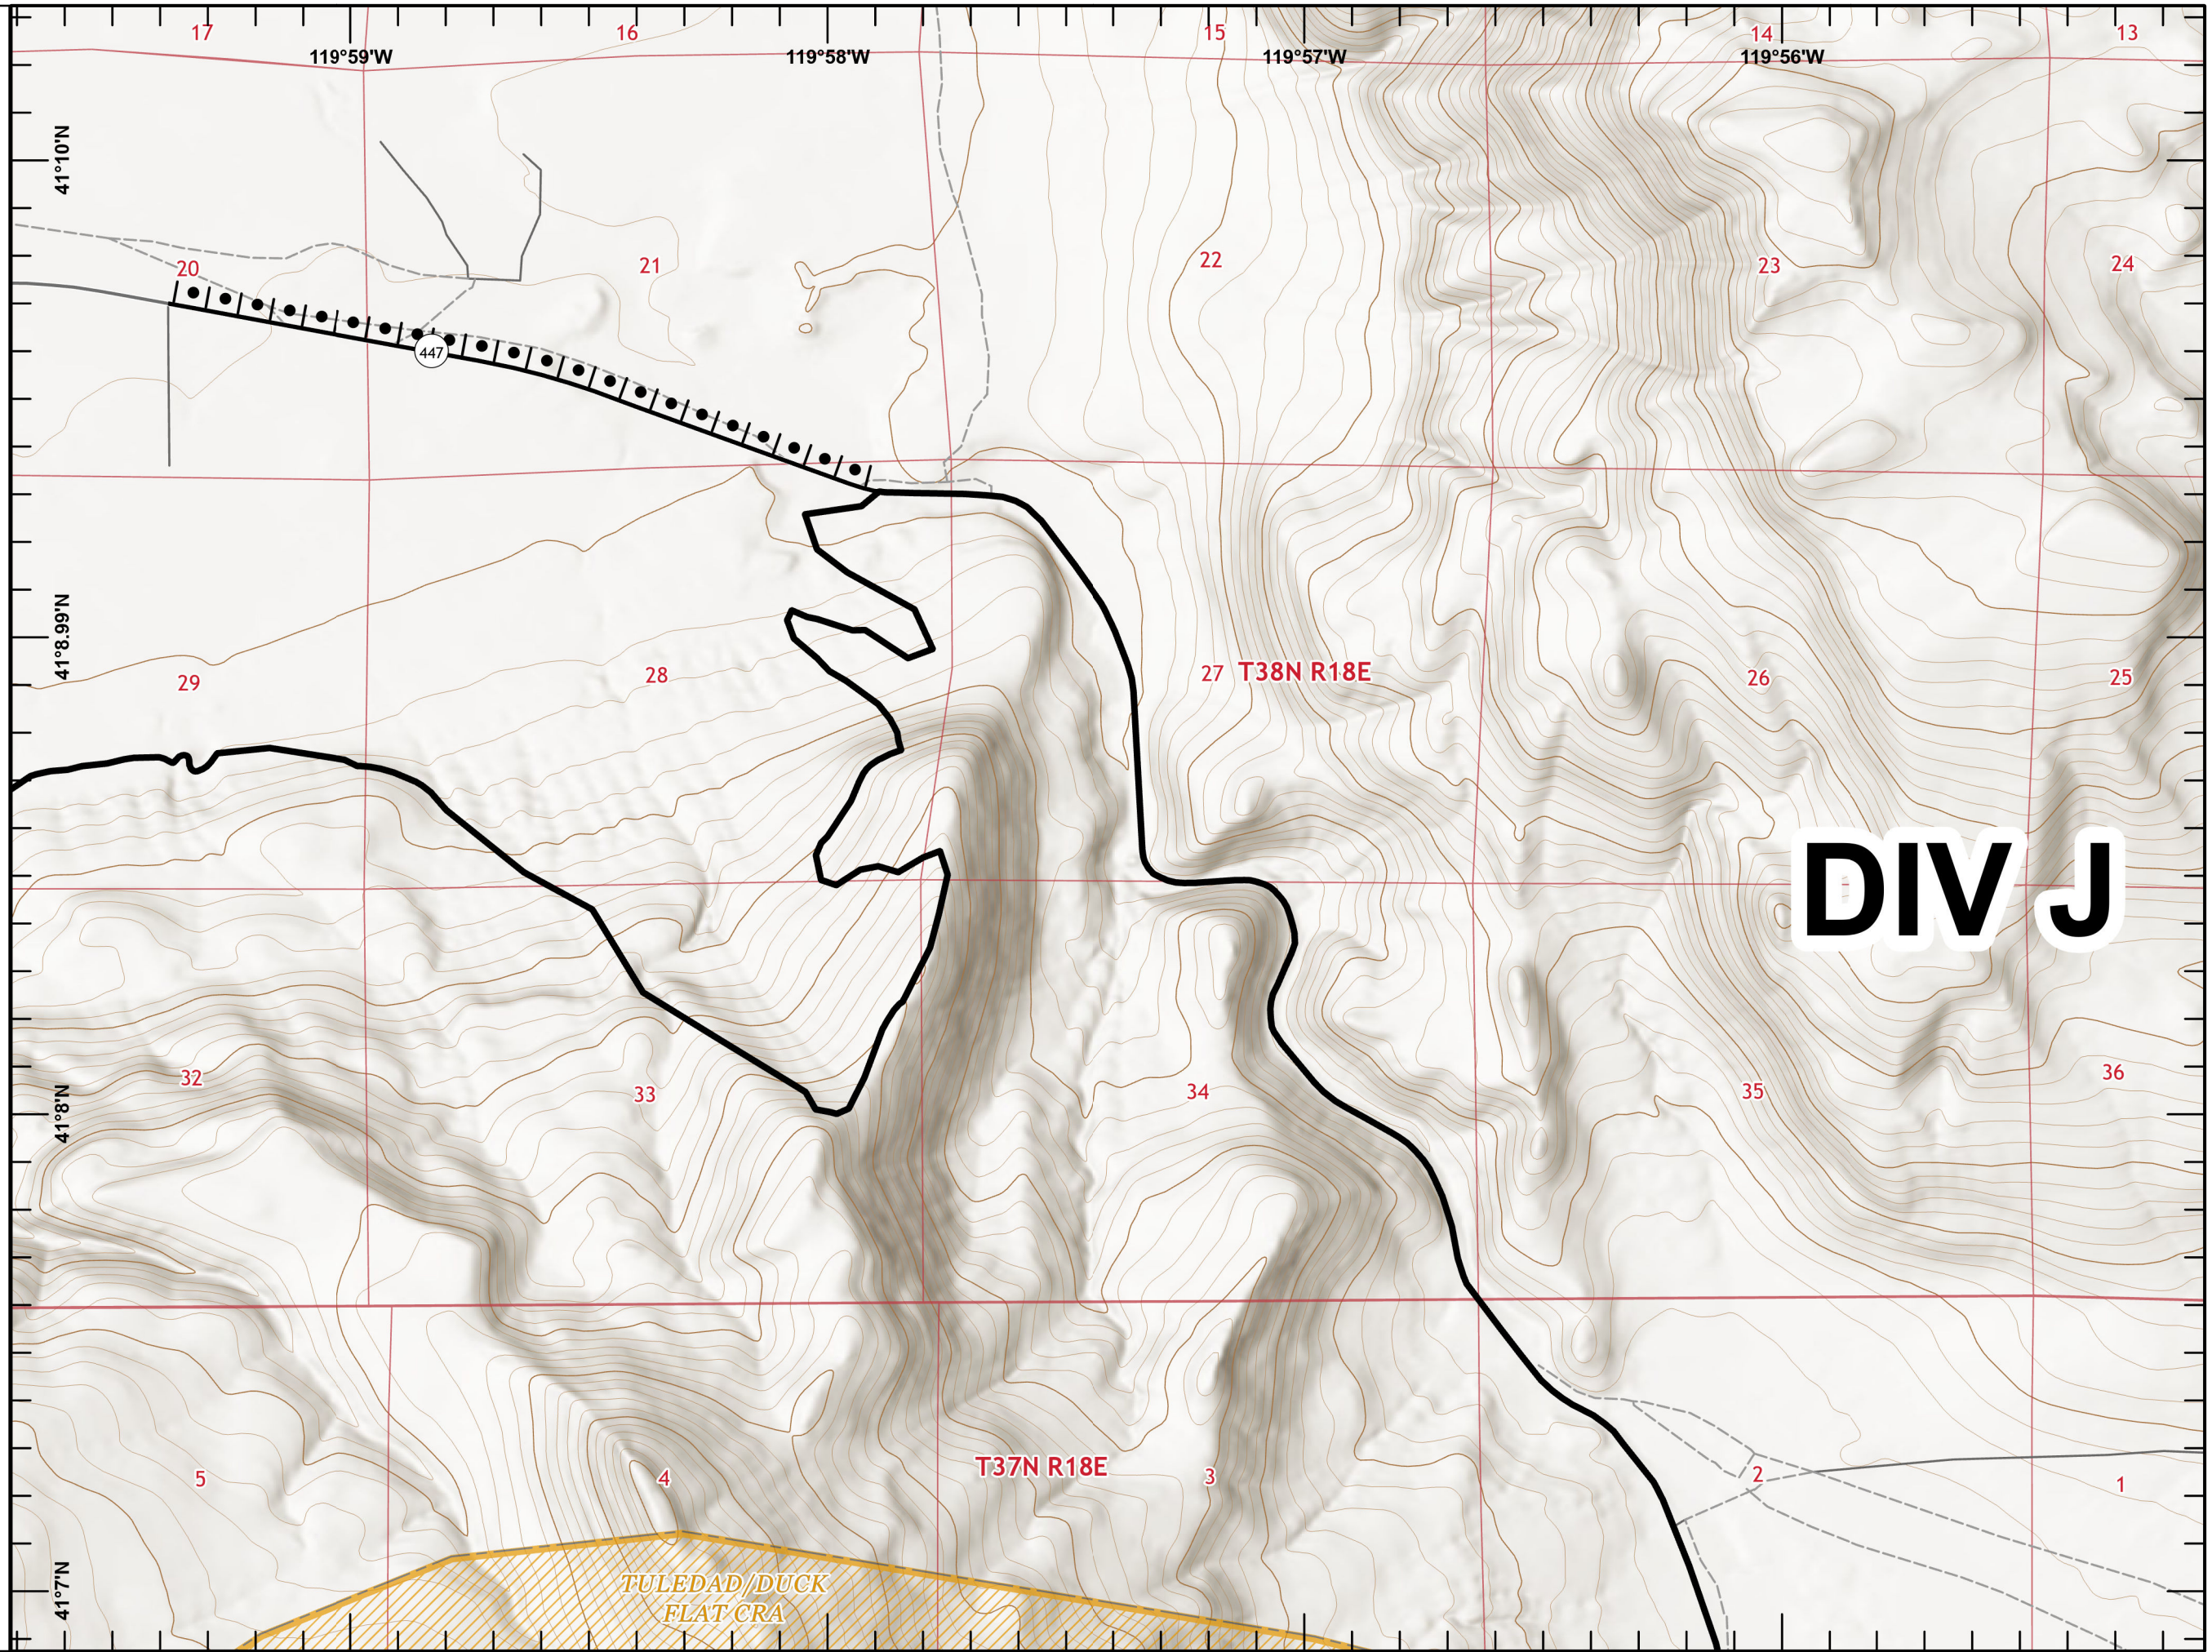

-  Uncontrolled Fire Edge
-  Contained Line
-  Completed Dozer Line
-  Forest Service
-  USFS Wilderness
-  Tuleadad DuckFlat CRA

0  1/2 Miles

1:24,000

Last Updated
9/5/2020
21:24

IAP
W-5 COLD SPRINGS
CA-NOD-004727
09/06/2020

Page 9

-  Contained Line
-  Forest Service
-  USFS Wilderness
-  Tuleadad DuckFlat CRA

0  1/2 Miles

1:24,000

Last Updated
9/5/2020
21:24

IAP
W-5 COLD SPRINGS
CA-NOD-004727
09/06/2020

Page 10

-  Contained Line
-  Completed Burnout
-  Forest Service
-  USFS Wilderness
-  Tuleadad DuckFlat CRA

0  1/2 Miles

1:24,000

Last Updated
9/5/2020
21:25

IAP
W-5 COLD SPRINGS
CA-NOD-004727
09/06/2020

Page 11

- ⌘⌘ Completed Dozer Line
- Forest Service
- USFS Wilderness
- Tulead DuckFlat CRA

0 1/2 Miles

1:24,000

Last Updated
9/5/2020
21:25

- Contained Line
- ××× Completed Dozer Line
- ▨ Forest Service
- ▨ USFS Wilderness
- ▨ Tulead DuckFlat CRA

DIV B

Selk Canyon

MODOC NATIONAL FOREST

1:24,000

Last Updated
9/5/2020
21:25