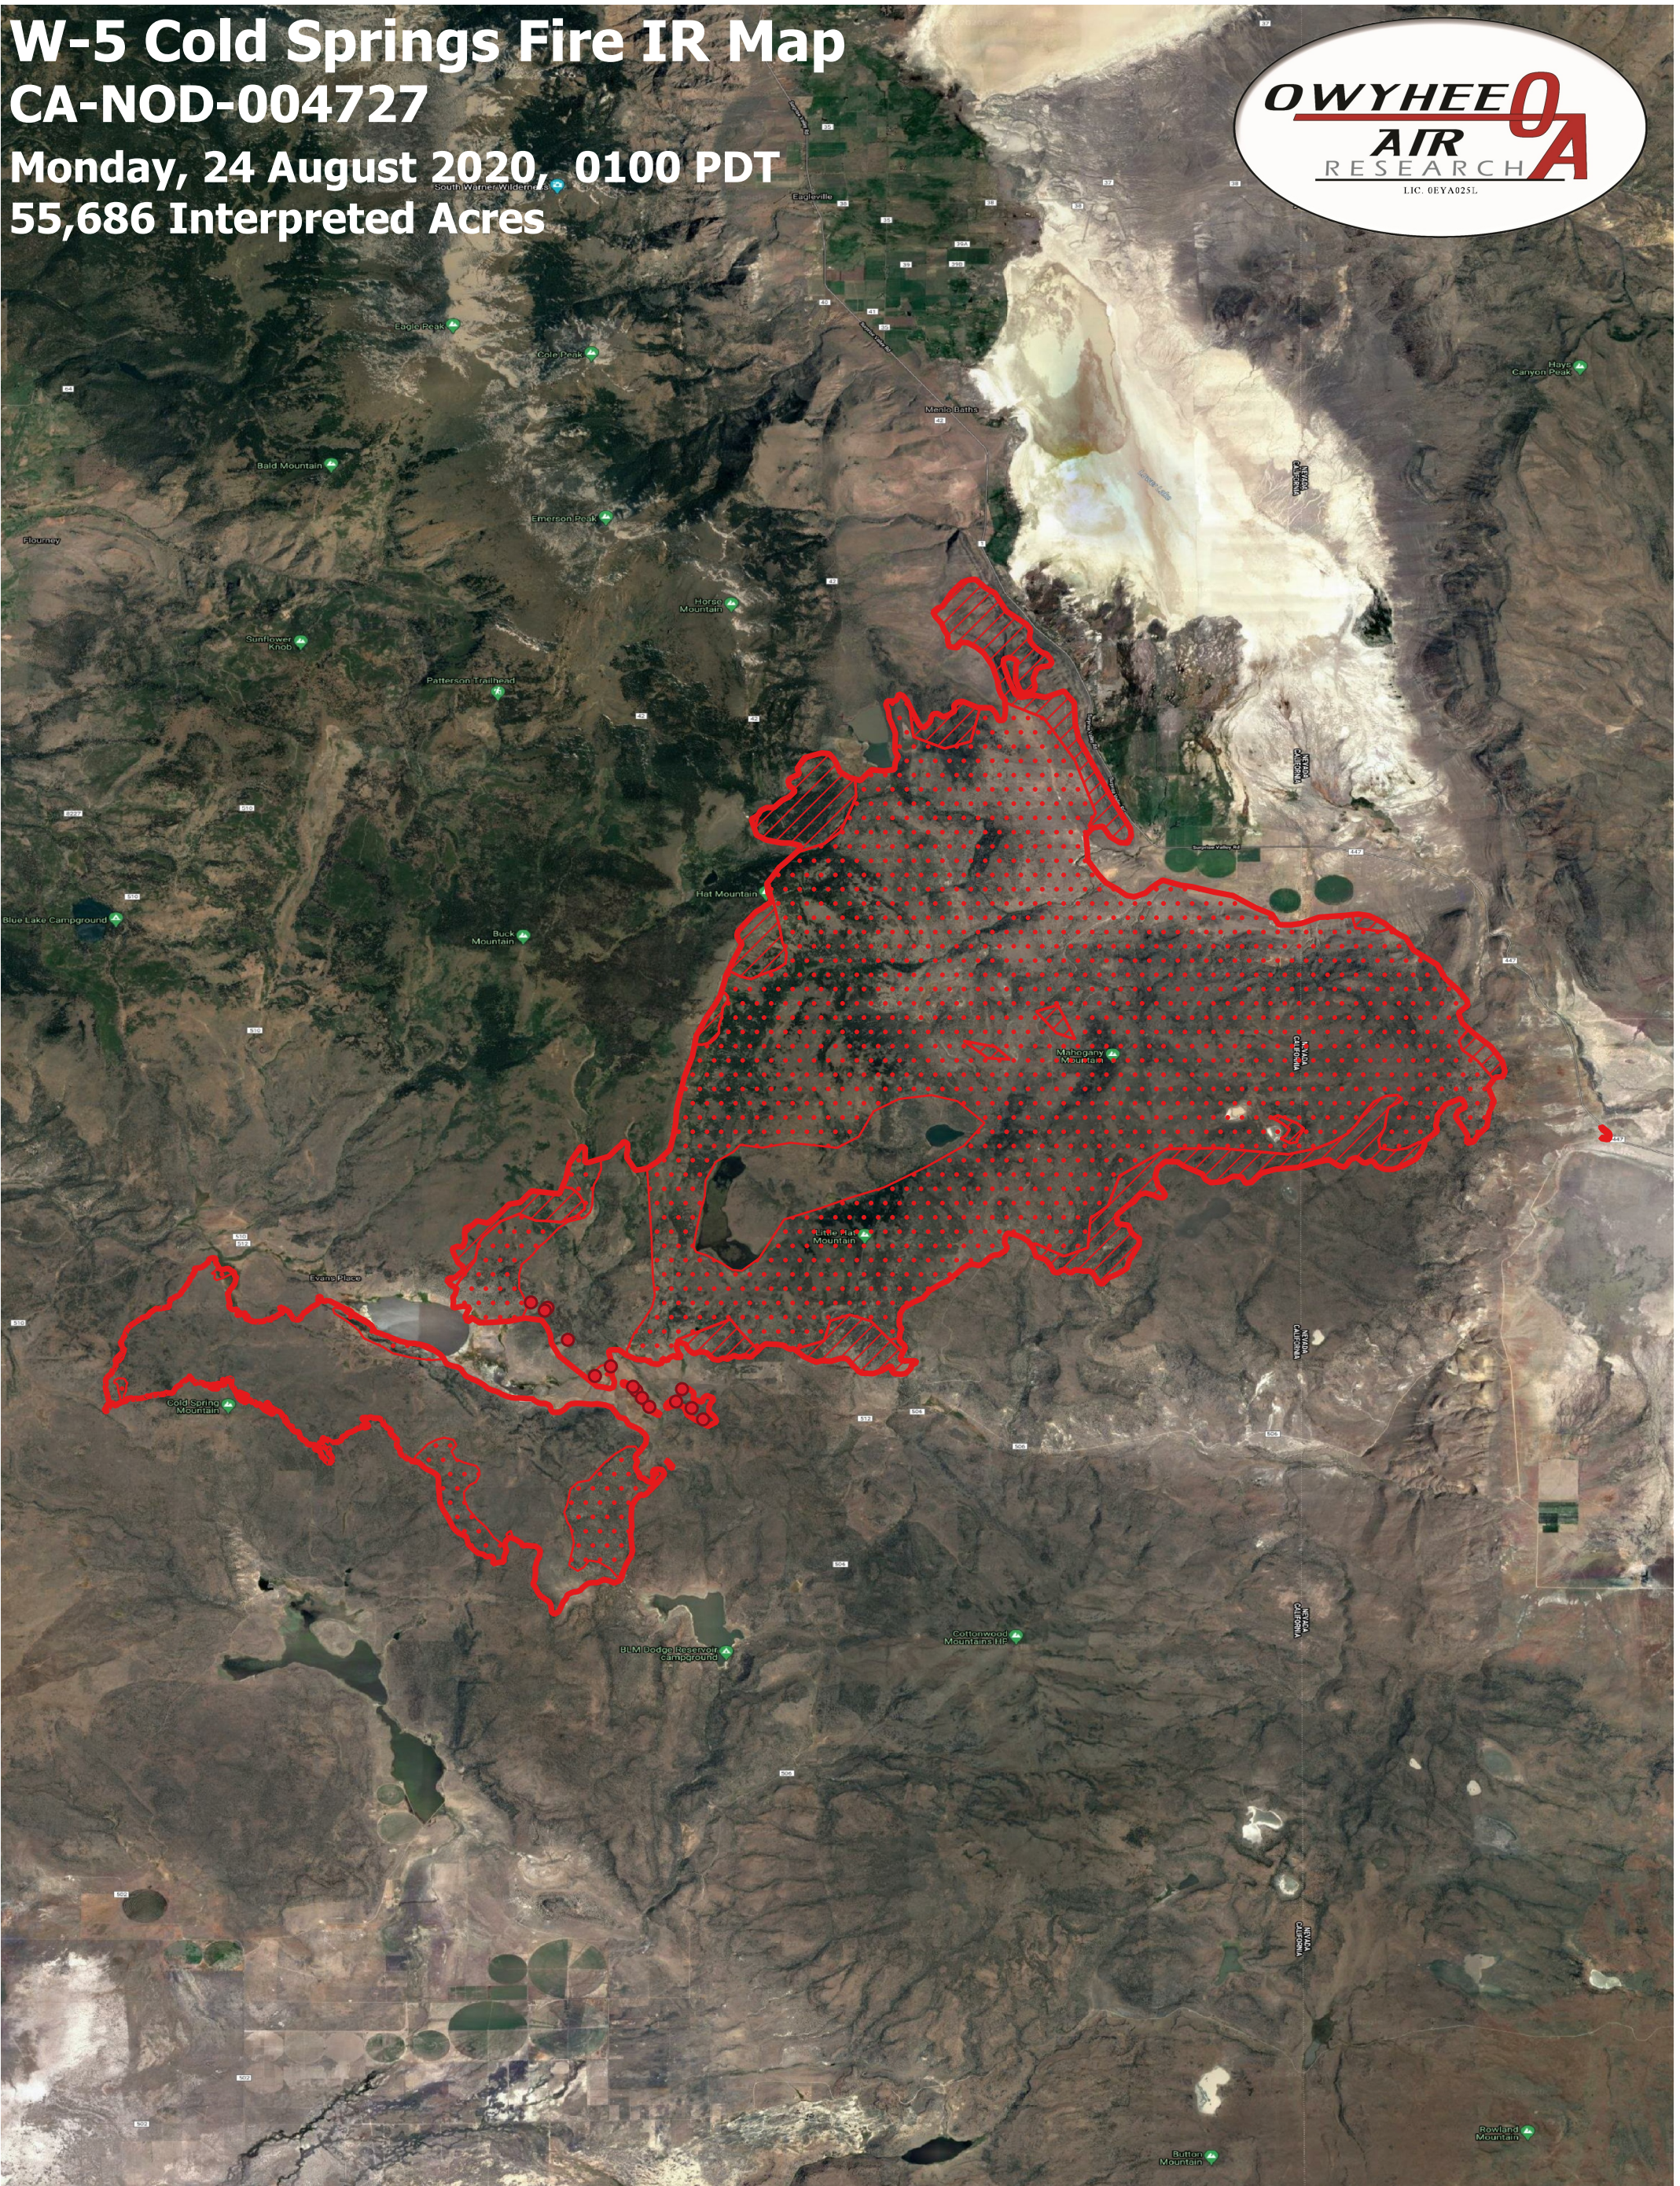

W-5 Cold Springs Fire IR Map

CA-NOD-004727

Monday, 24 August 2020, 0100 PDT

55,686 Interpreted Acres

Legend

- IR Isolated Heat
- ▭ Burn Perimeter
- ▨ IR Intense Heat
- ⋯ IR Scattered Heat

Scale: 1:85,000

Projection: WGS 84