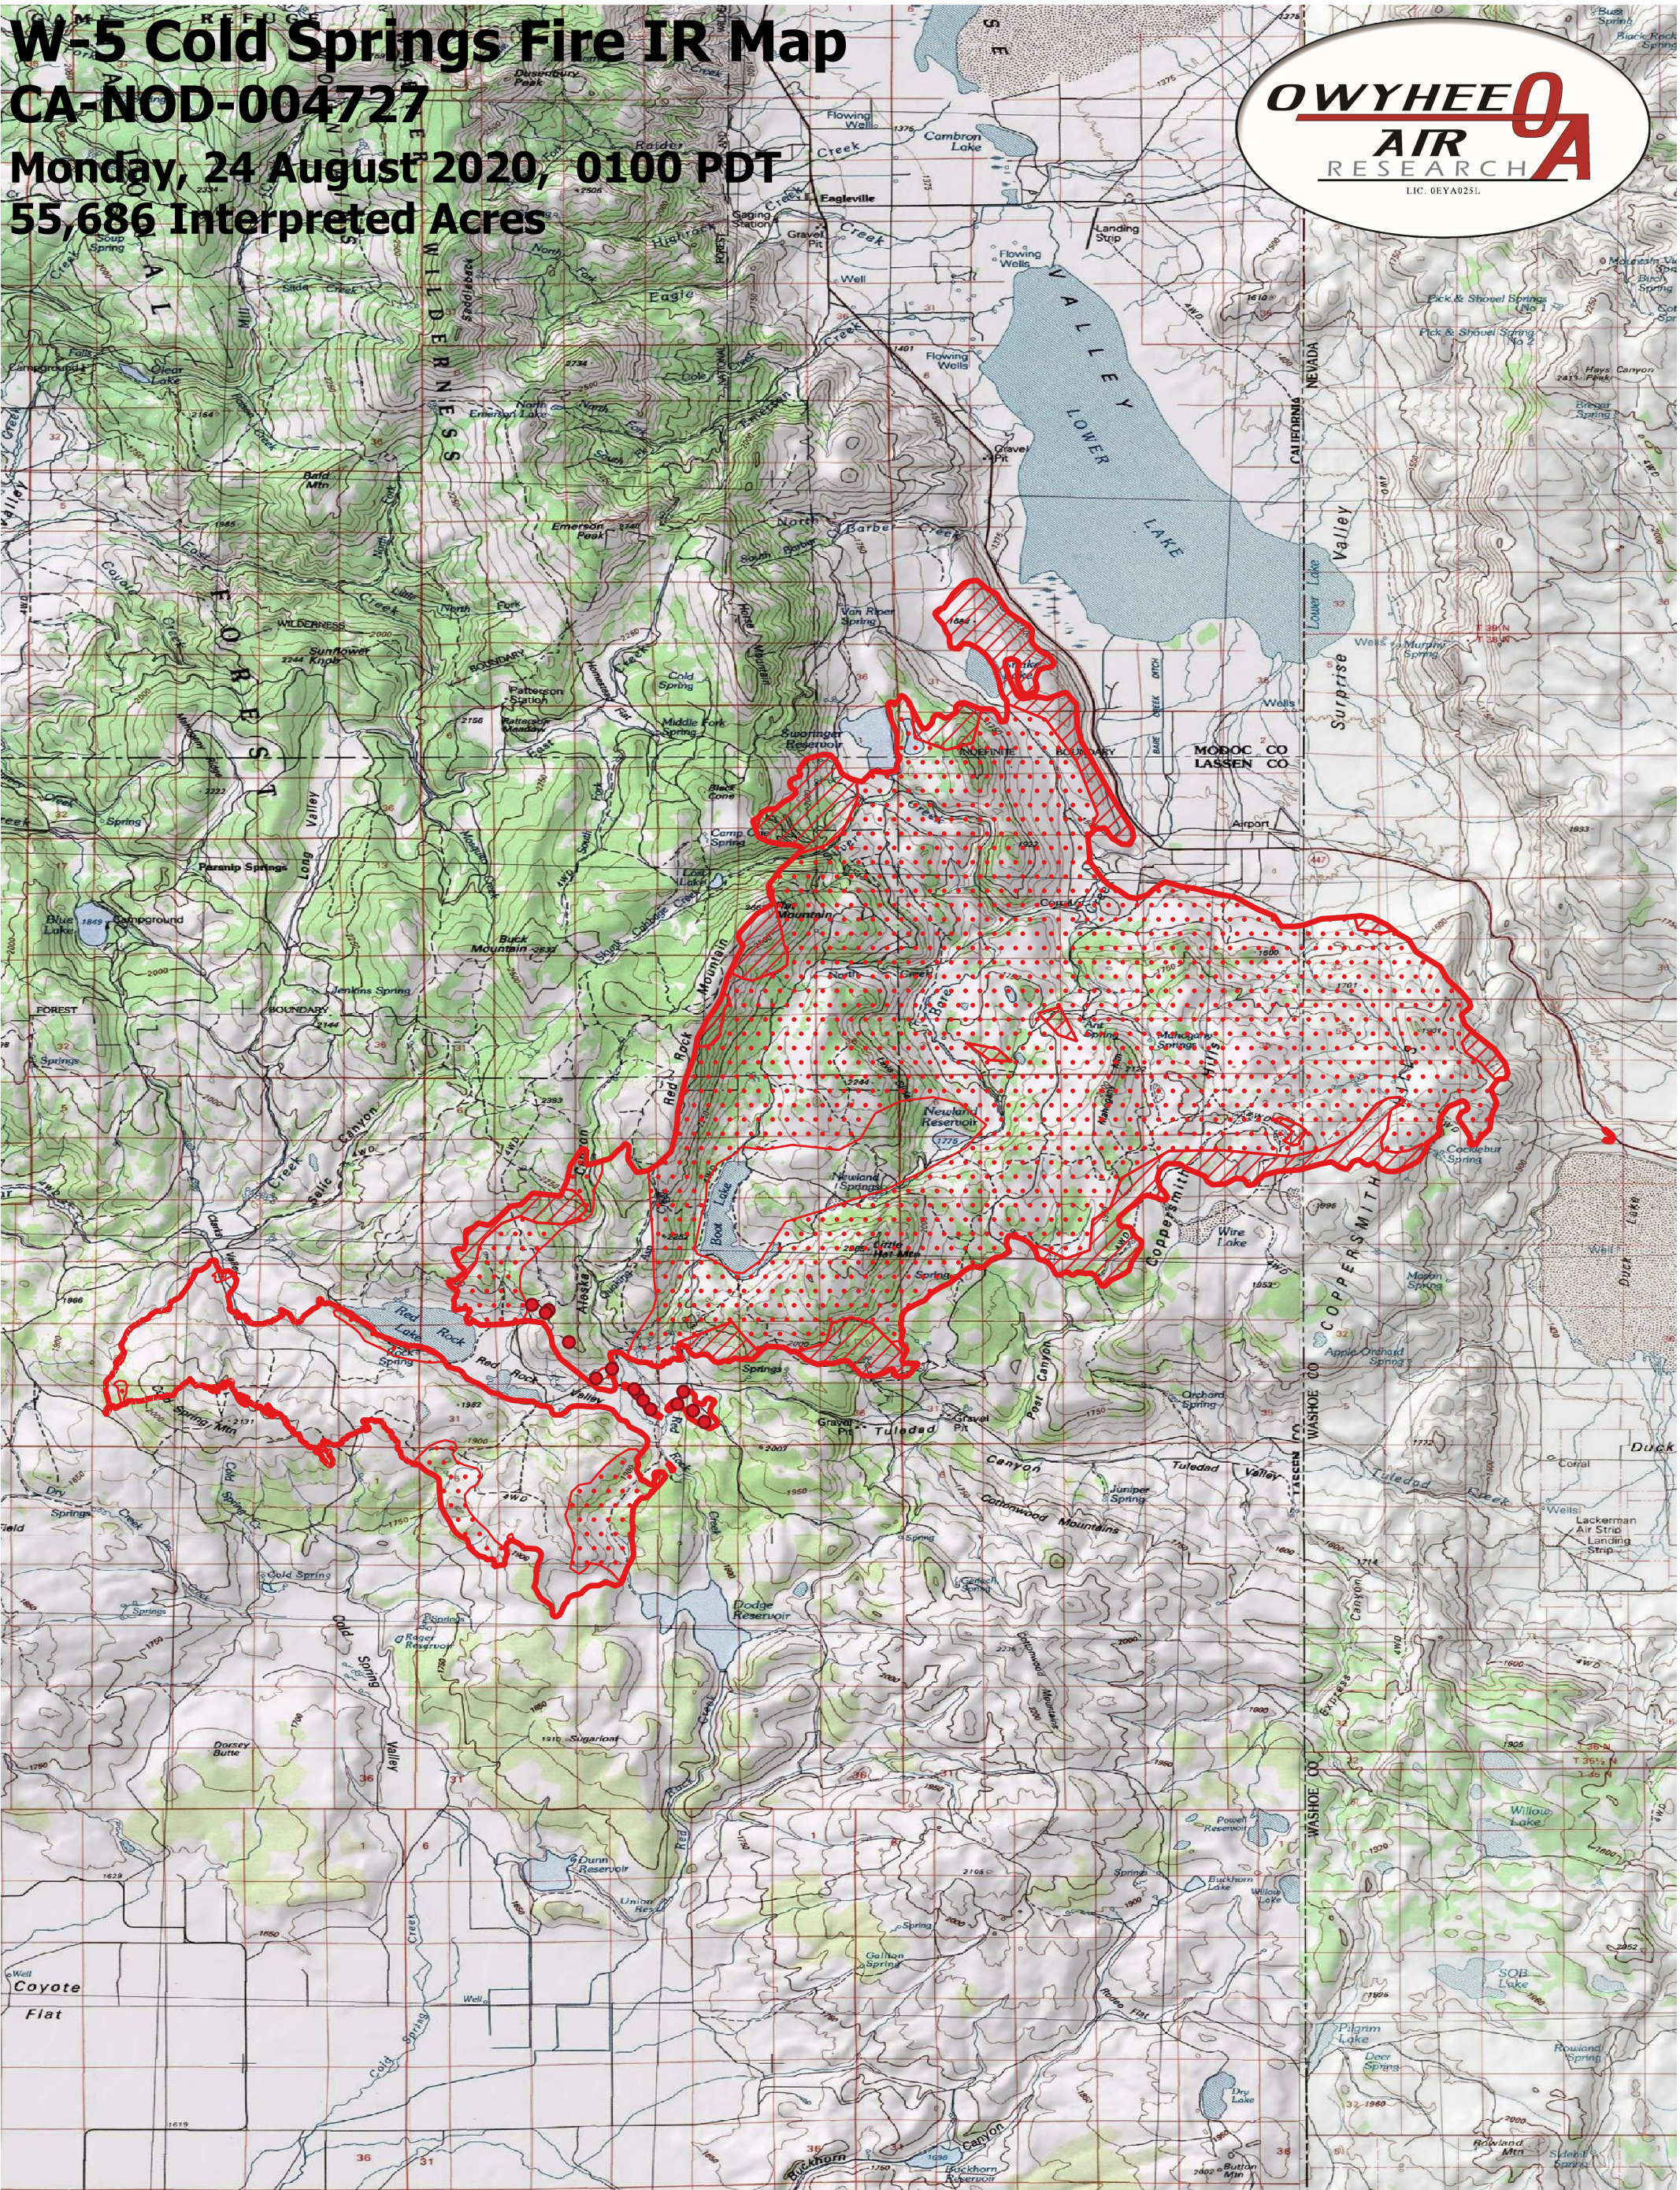

W-5 Cold Springs Fire IR Map

CA-NOD-004727

Monday, 24 August 2020, 0100 PDT

55,686 Interpreted Acres

Legend

- IR Isolated Heat
- Burn Perimeter
- ▨ IR Intense Heat
- ⋯ IR Scattered Heat

Scale: 1:85,000

Projection: WGS 84