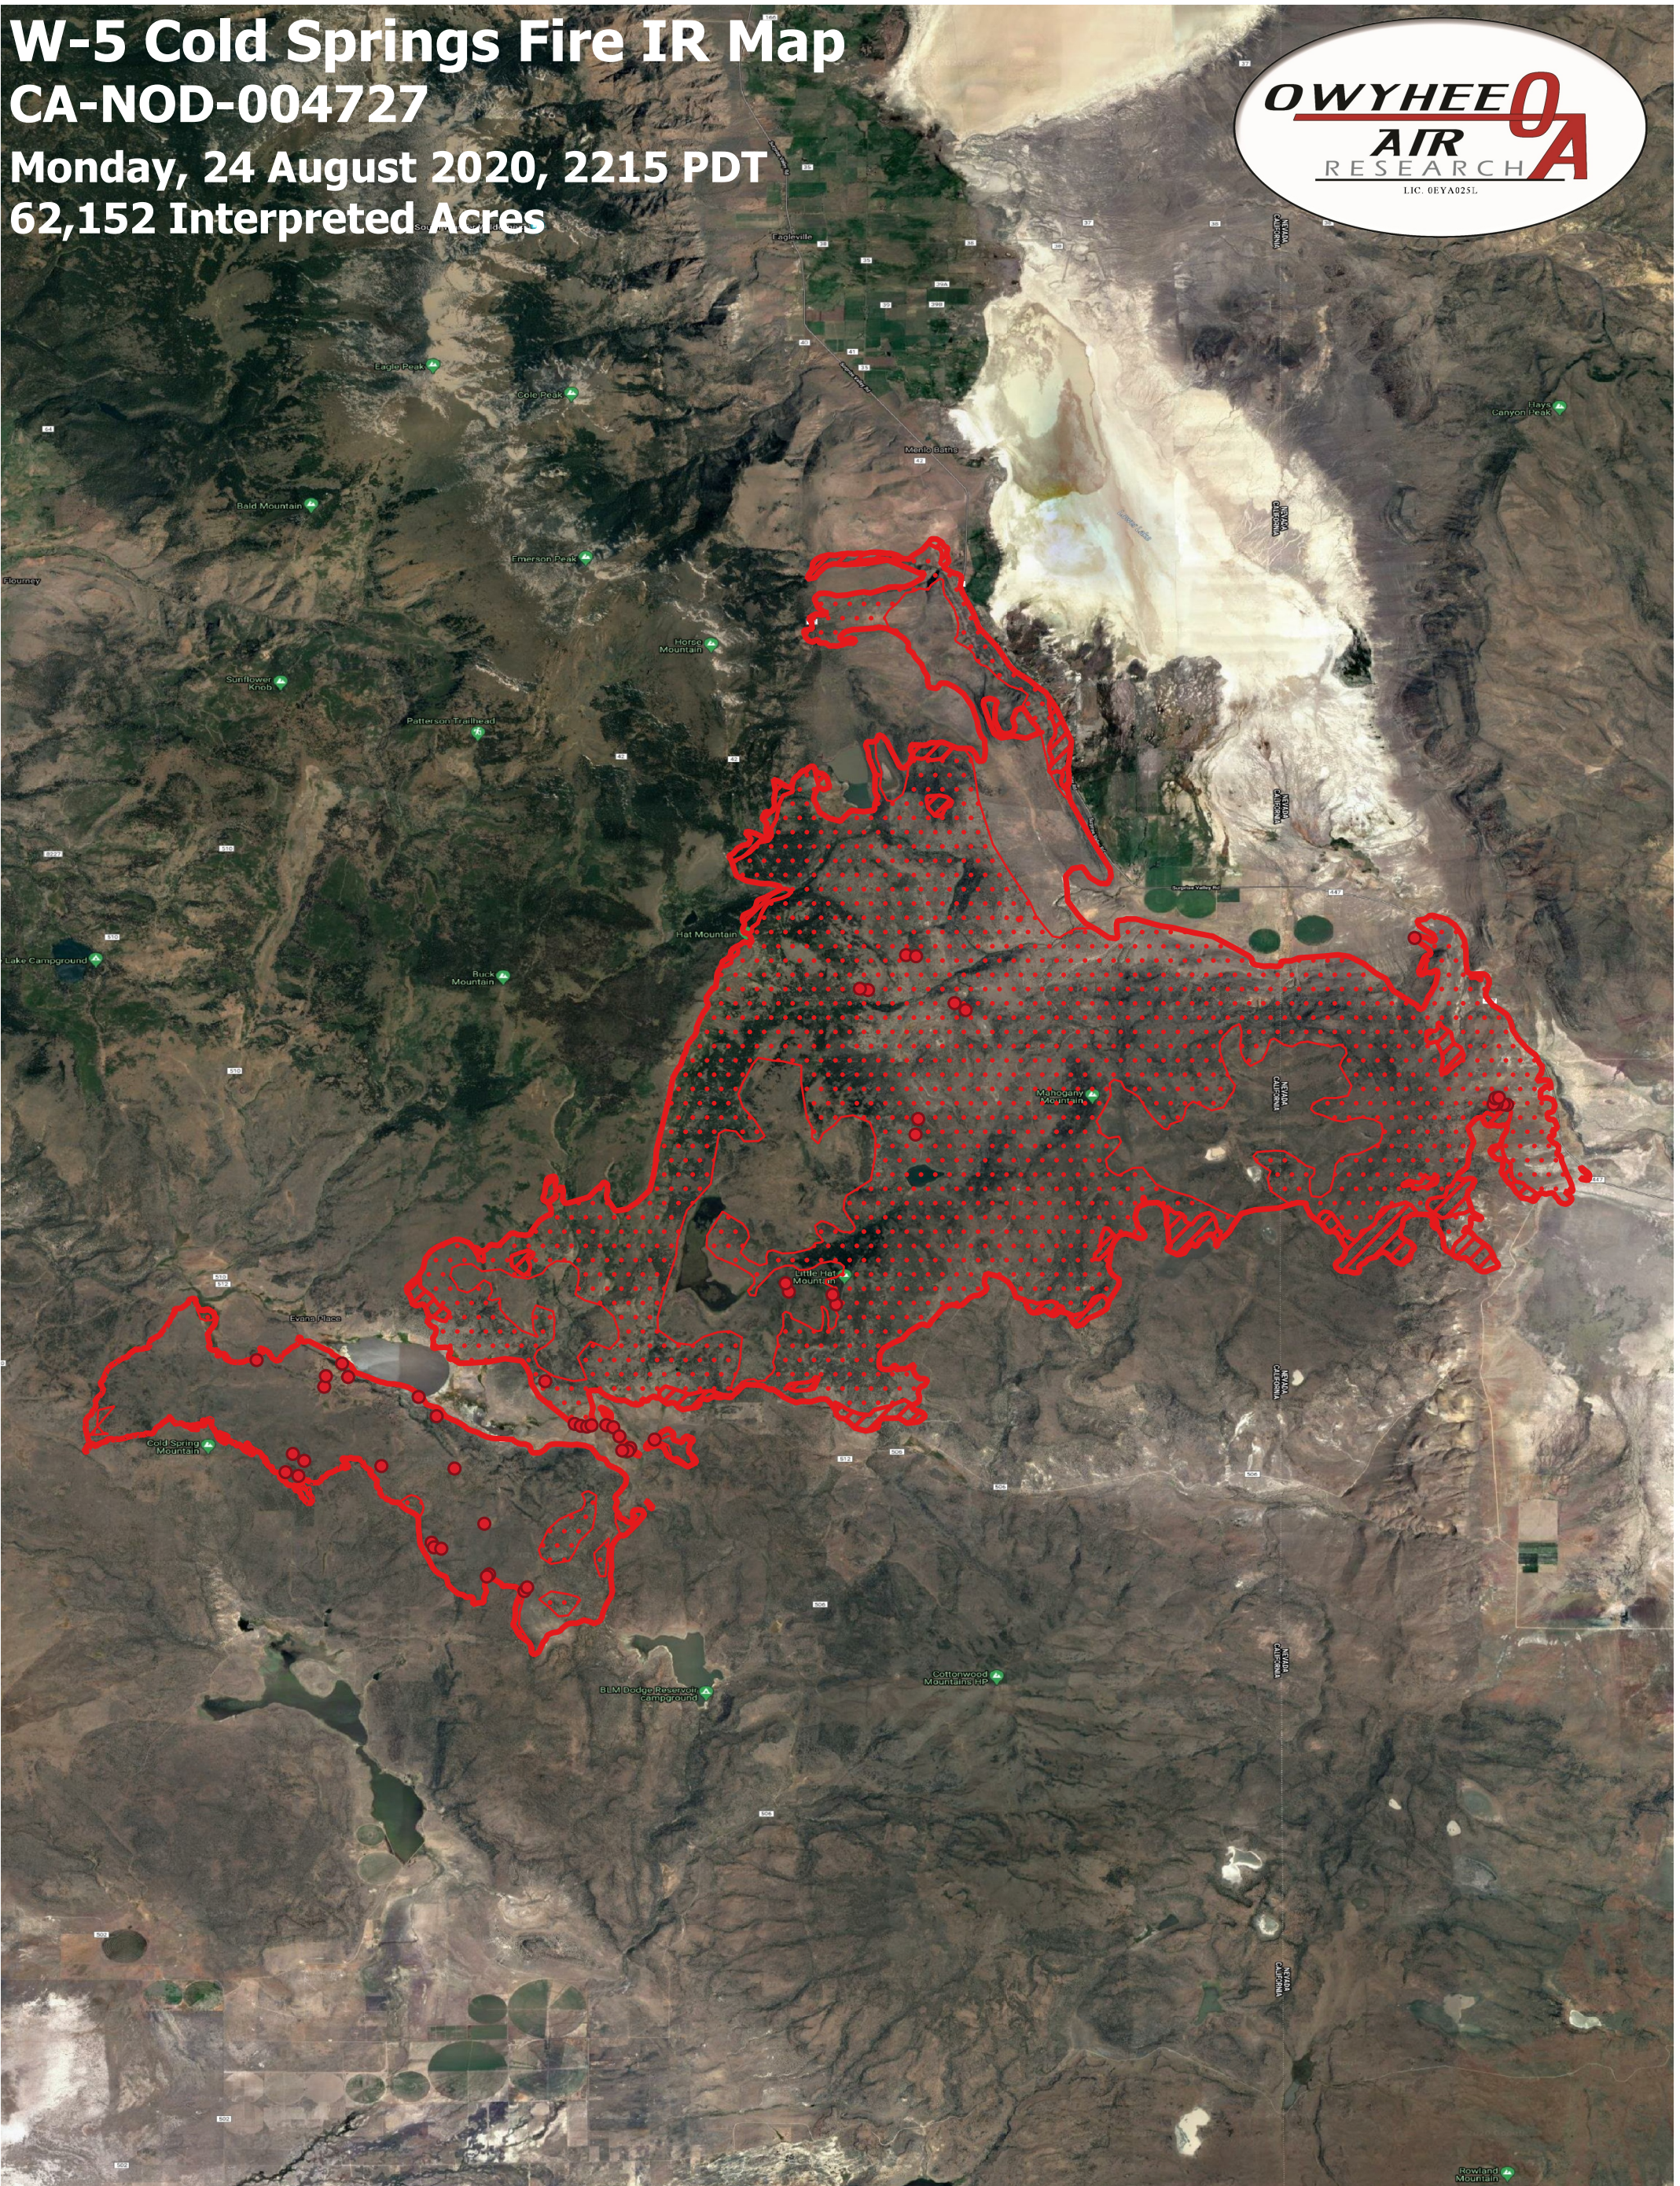

# W-5 Cold Springs Fire IR Map

CA-NOD-004727

Monday, 24 August 2020, 2215 PDT

62,152 Interpreted Acres

## Legend

- IR Isolated Heat
- ▭ Burn Perimeter
- ▨ IR Intense Heat
- ⋯ IR Scattered Heat

Scale: 1:85,000

Projection: WGS 84

Produced by Owyhee Air Research, Inc.

IR Interpreter: C. Merriman

fire@owyheear.com (208) 442-5405