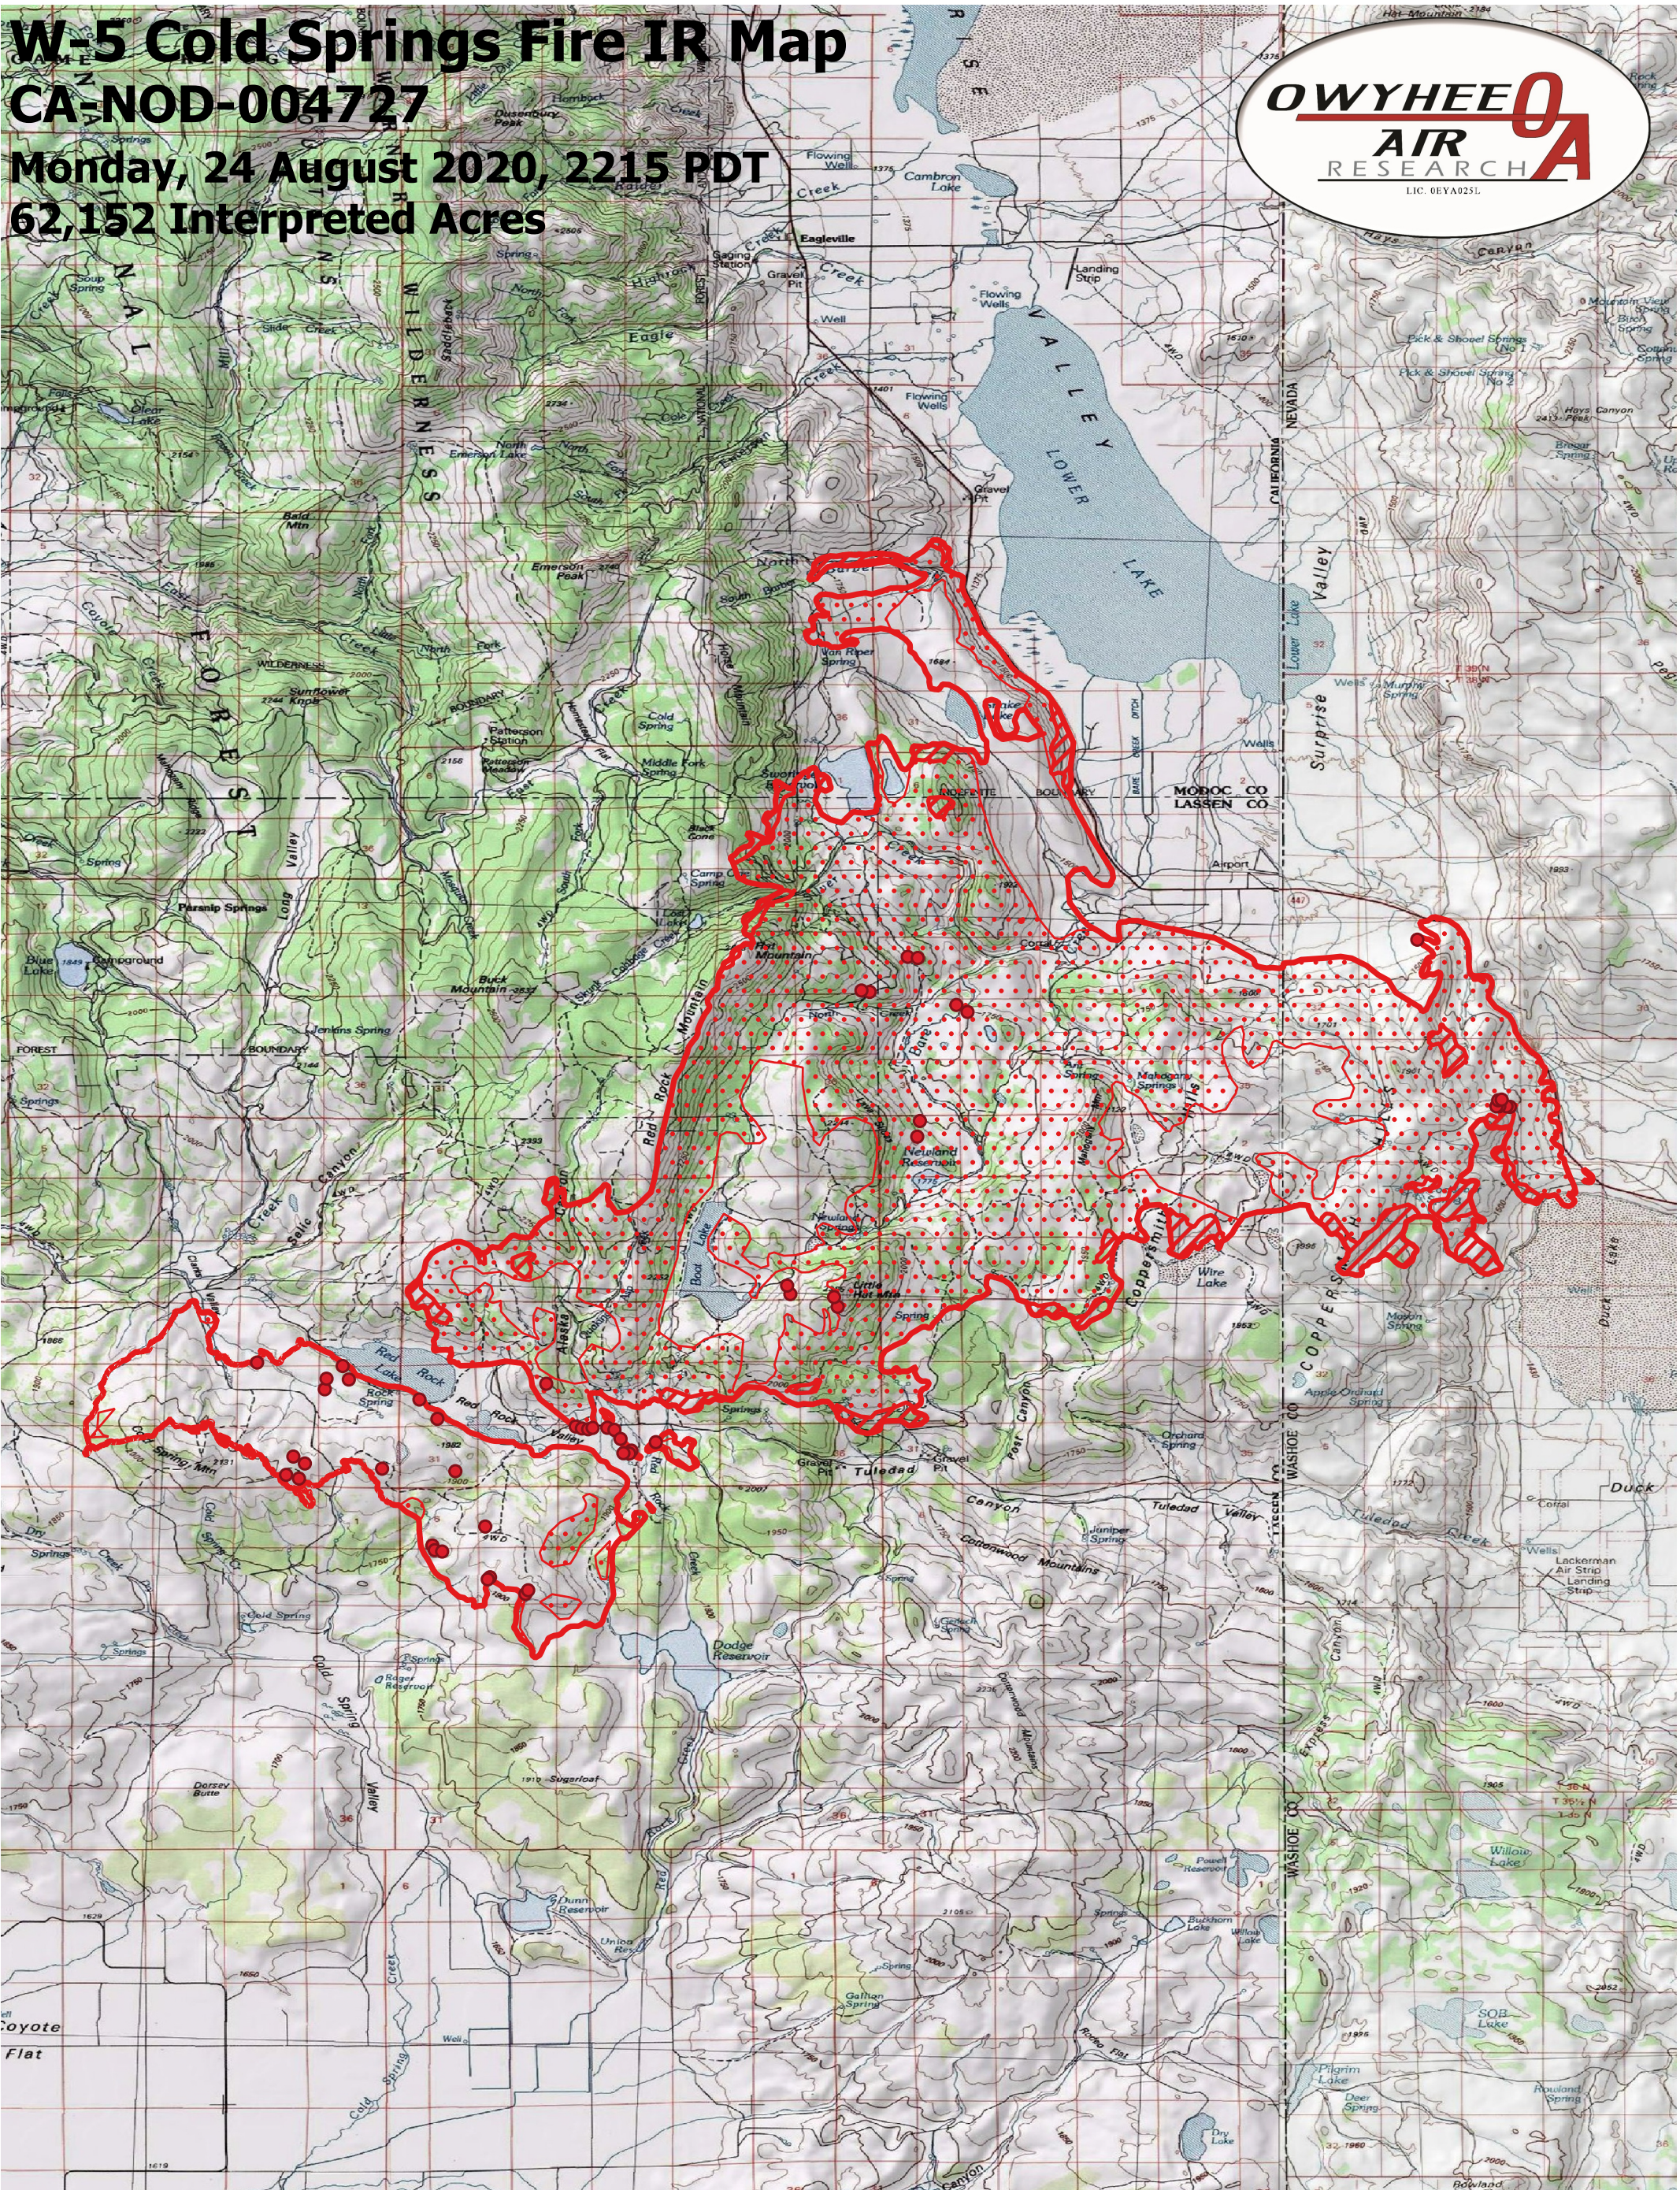

W-5 Cold Springs Fire IR Map

CA-NOD-004727

Monday, 24 August 2020, 2215 PDT

62,152 Interpreted Acres

Legend

- IR Isolated Heat
- ▭ Burn Perimeter
- ▨ IR Intense Heat
- ⋯ IR Scattered Heat

Scale: 1:85,000

Projection: WGS 84