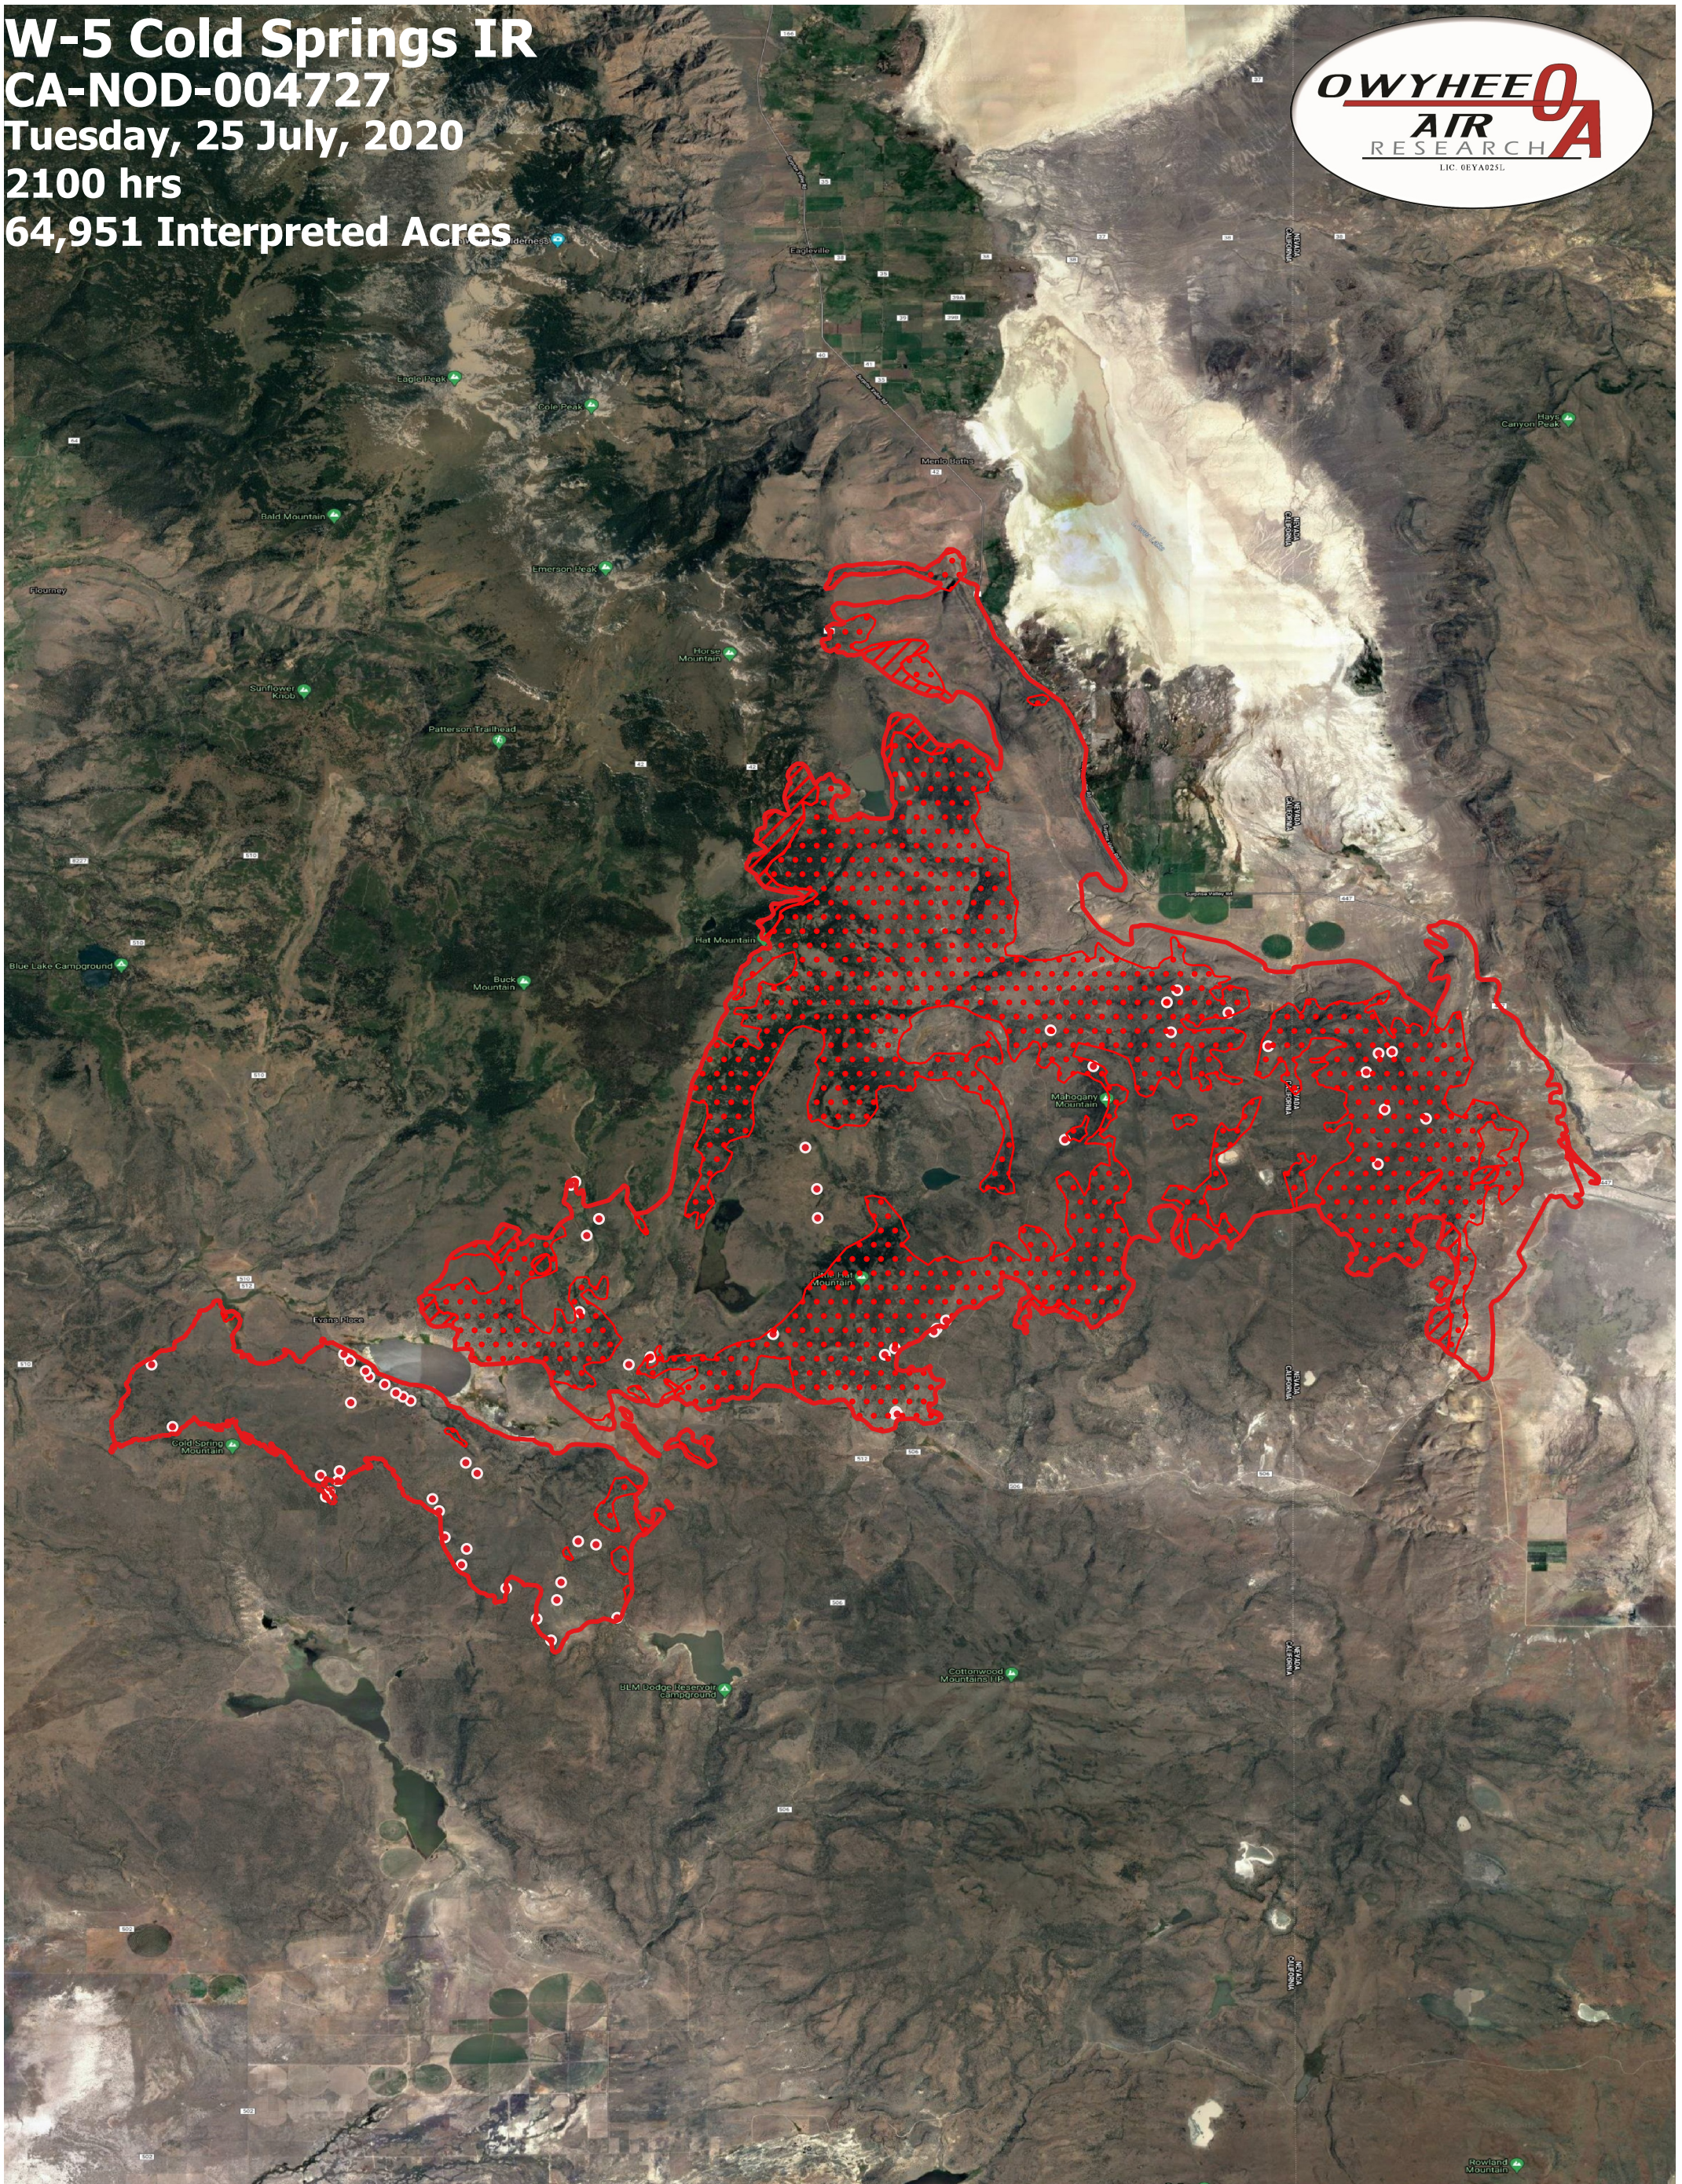

W-5 Cold Springs IR
CA-NOD-004727
Tuesday, 25 July, 2020
2100 hrs
64,951 Interpreted Acres

- Legend**
- Burn Perimeter
 - Intense Heat
 - Scattered Heat
 - Isolated Heat

Scale: 1:120,000 2.5 0 2.5 5 7.5 10 12.5 km N

Projection: WGS 84

Produced by Owyhee Air Research, Inc.
 IR Interpreter: C. Merriman
 fire@owyheeair.com (208) 442-5405