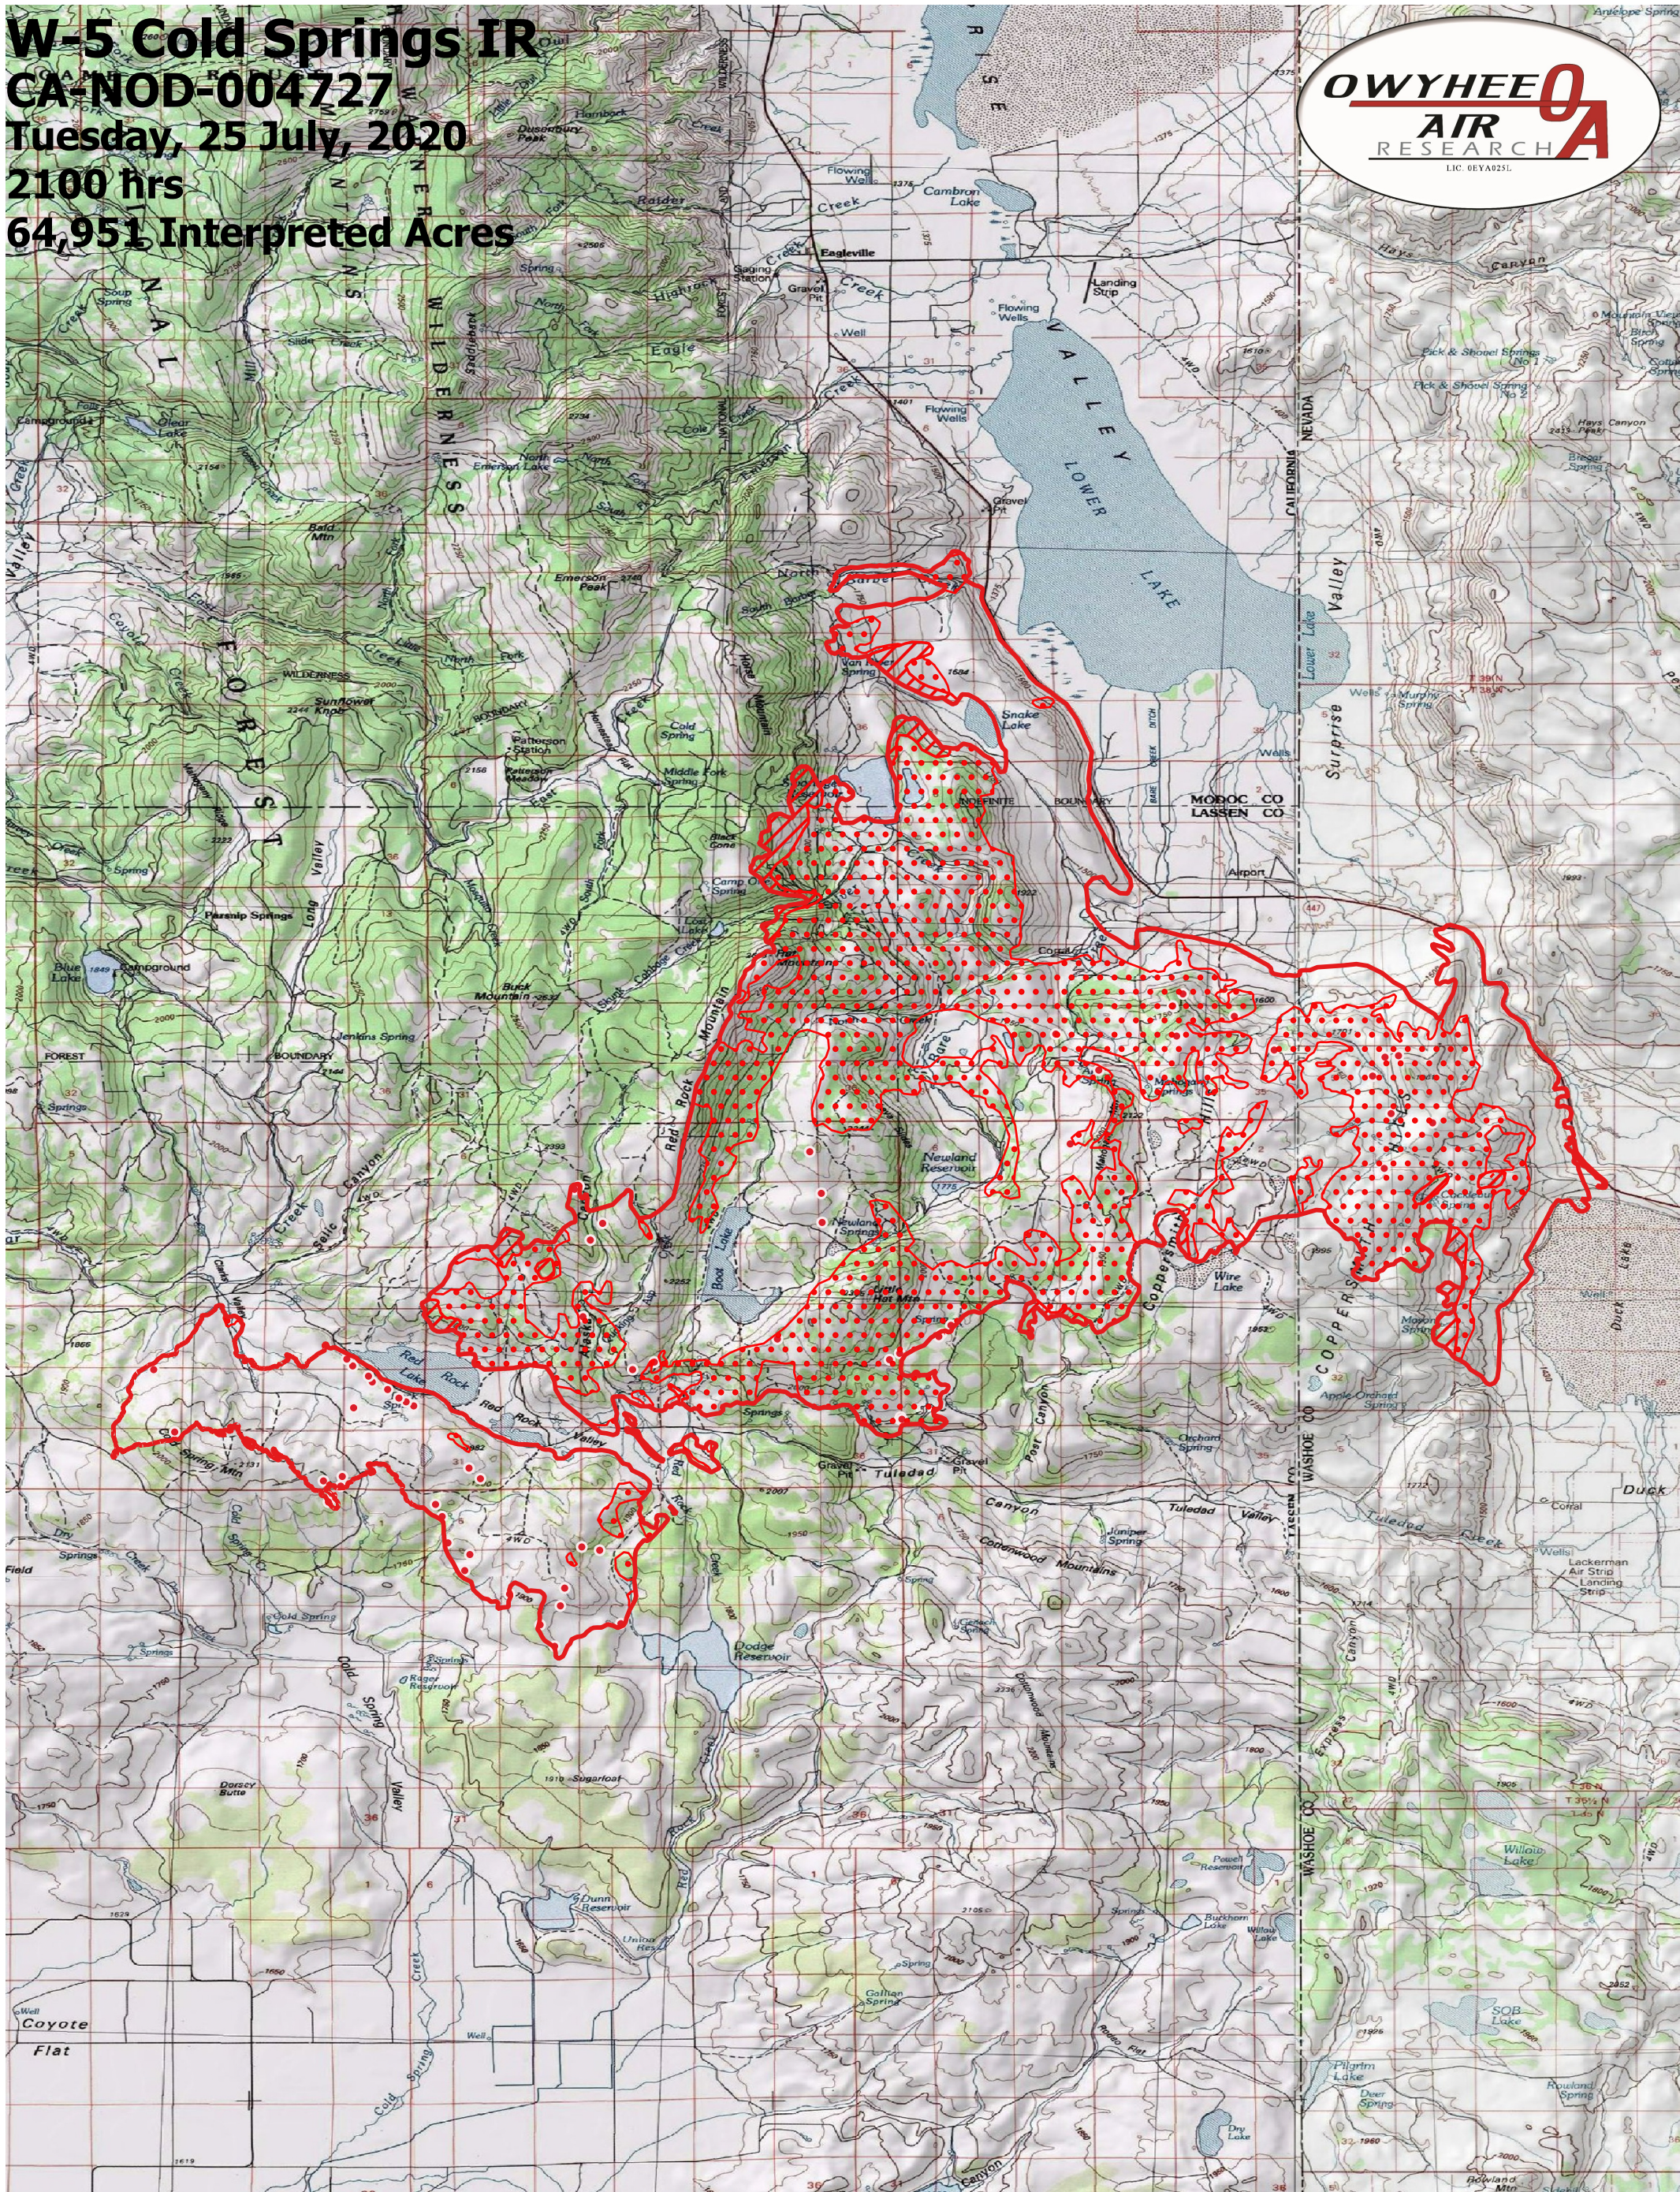

W-5 Cold Springs IR
CA-NOD-004727
Tuesday, 25 July, 2020
2100 hrs
64,951 Interpreted Acres

- Legend**
- Burn Perimeter
 - Intense Heat
 - Scattered Heat
 - Isolated Heat

Scale: 1:120,000 2.5 0 2.5 5 7.5 10 12.5 km N

Projection: WGS 84
 Produced by Owyhee Air Research, Inc.
 IR Interpreter: C. Merriman
 fire@owyheeair.com (208) 442-5405