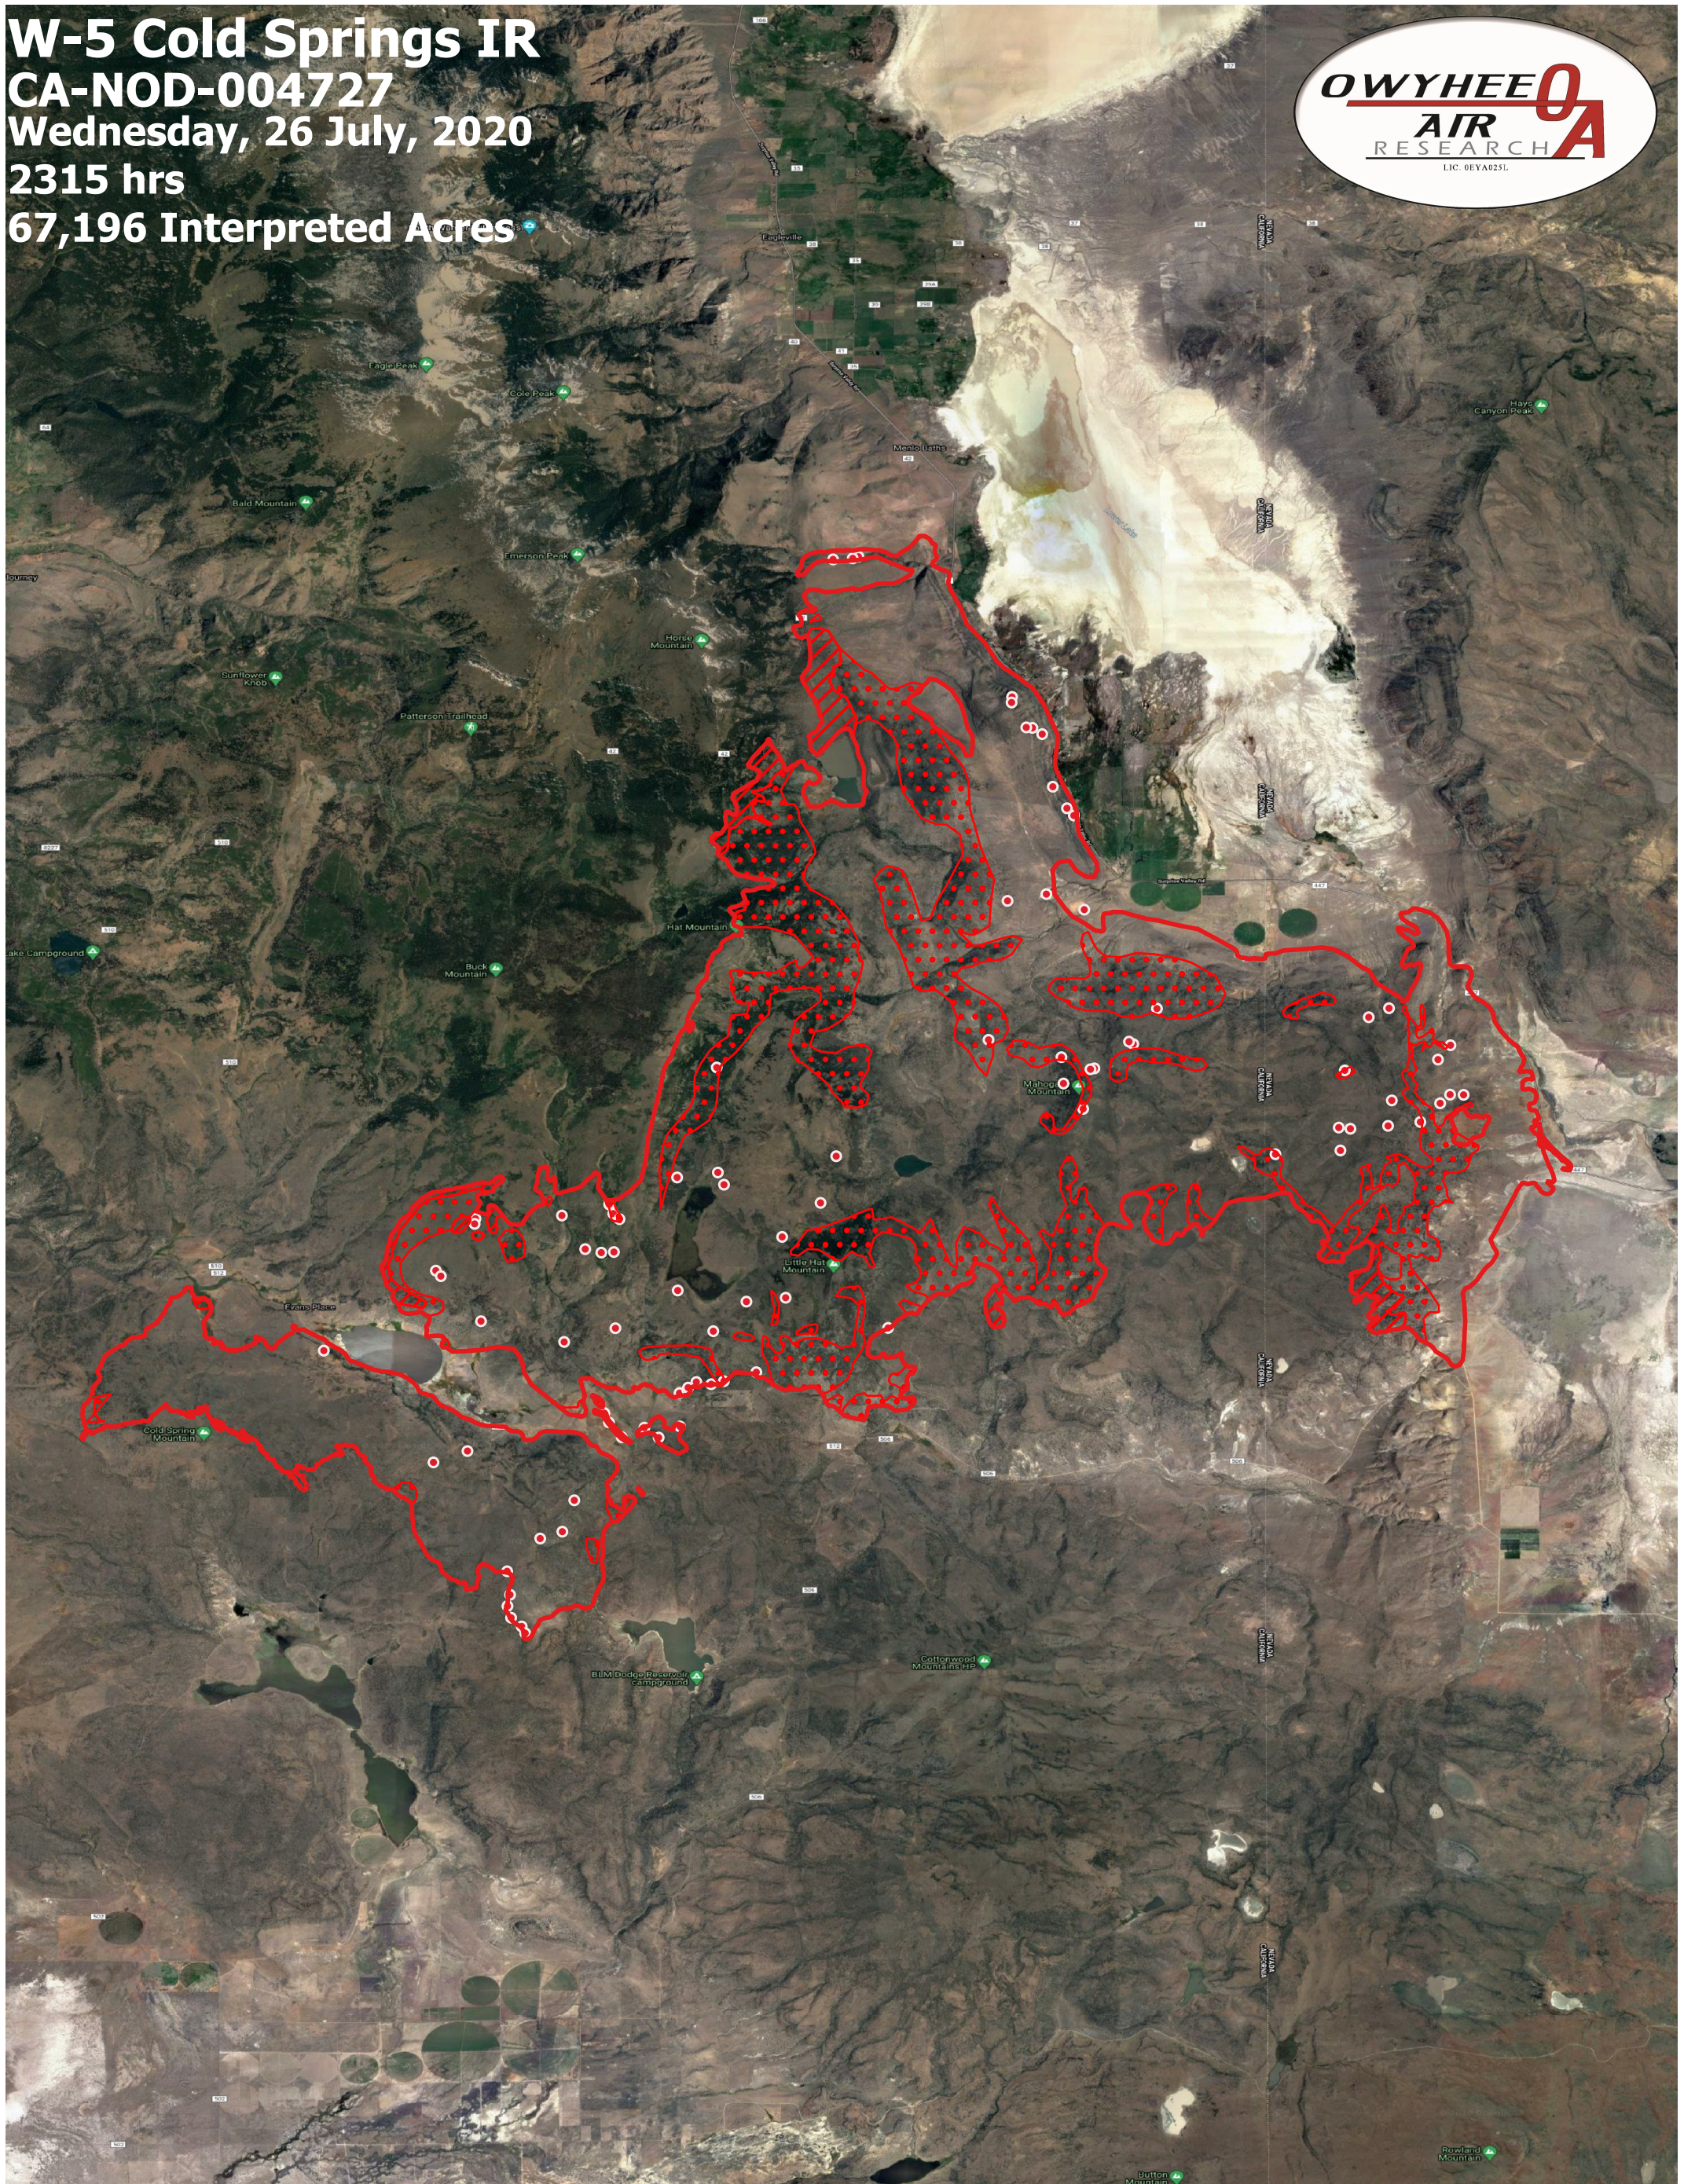

W-5 Cold Springs IR
CA-NOD-004727
Wednesday, 26 July, 2020
2315 hrs
67,196 Interpreted Acres

- Legend**
- Burn Perimeter
 - Intense Heat
 - Scattered Heat
 - Isolated Heat

Scale: 1:120,000 2.5 0 2.5 5 7.5 10 12.5 km N

Projection: WGS 84

Produced by Owyhee Air Research, Inc.

IR Interpreter: C. Merriman

fire@owyheeair.com (208) 442-5405

MN
130