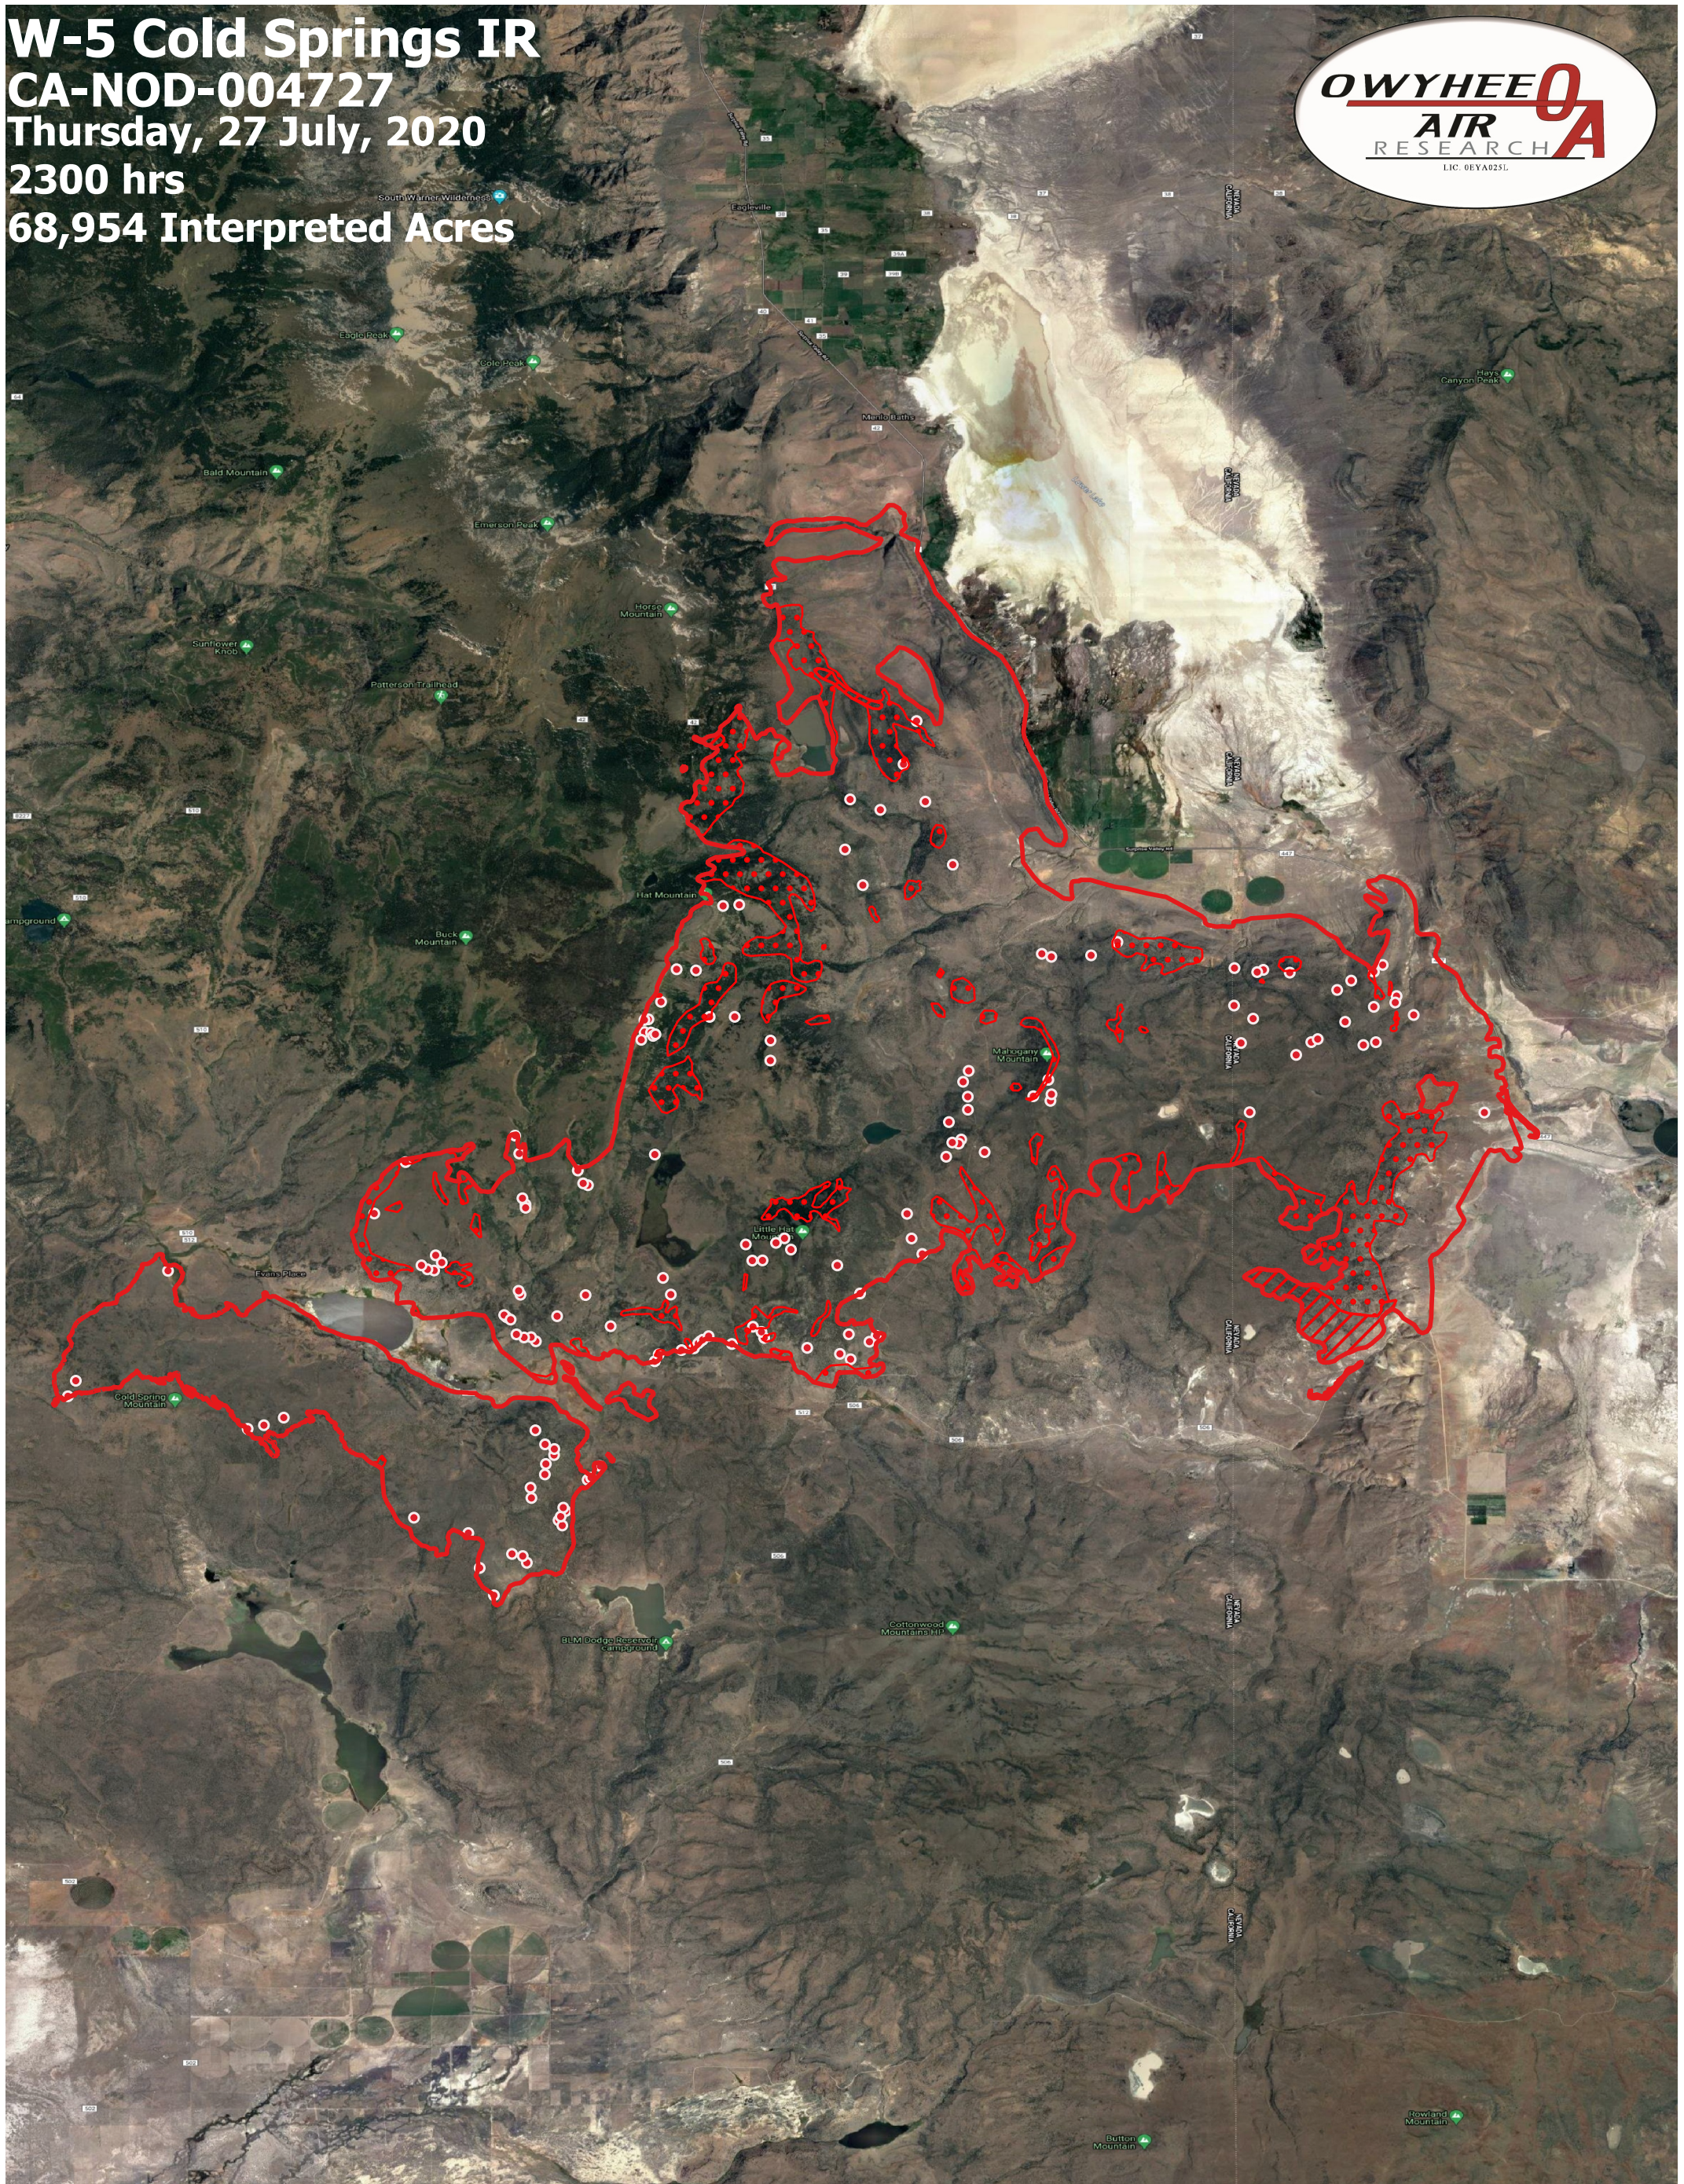

W-5 Cold Springs IR
CA-NOD-004727
Thursday, 27 July, 2020
2300 hrs
68,954 Interpreted Acres

- Legend**
- Burn Perimeter
 - Intense Heat
 - Scattered Heat
 - Isolated Heat

Scale: 1:120,000
Projection: WGS 84
Produced by Owyhee Air Research, Inc.
IR Interpreter: C. Merriman
fire@owyheeair.com (208) 442-5405