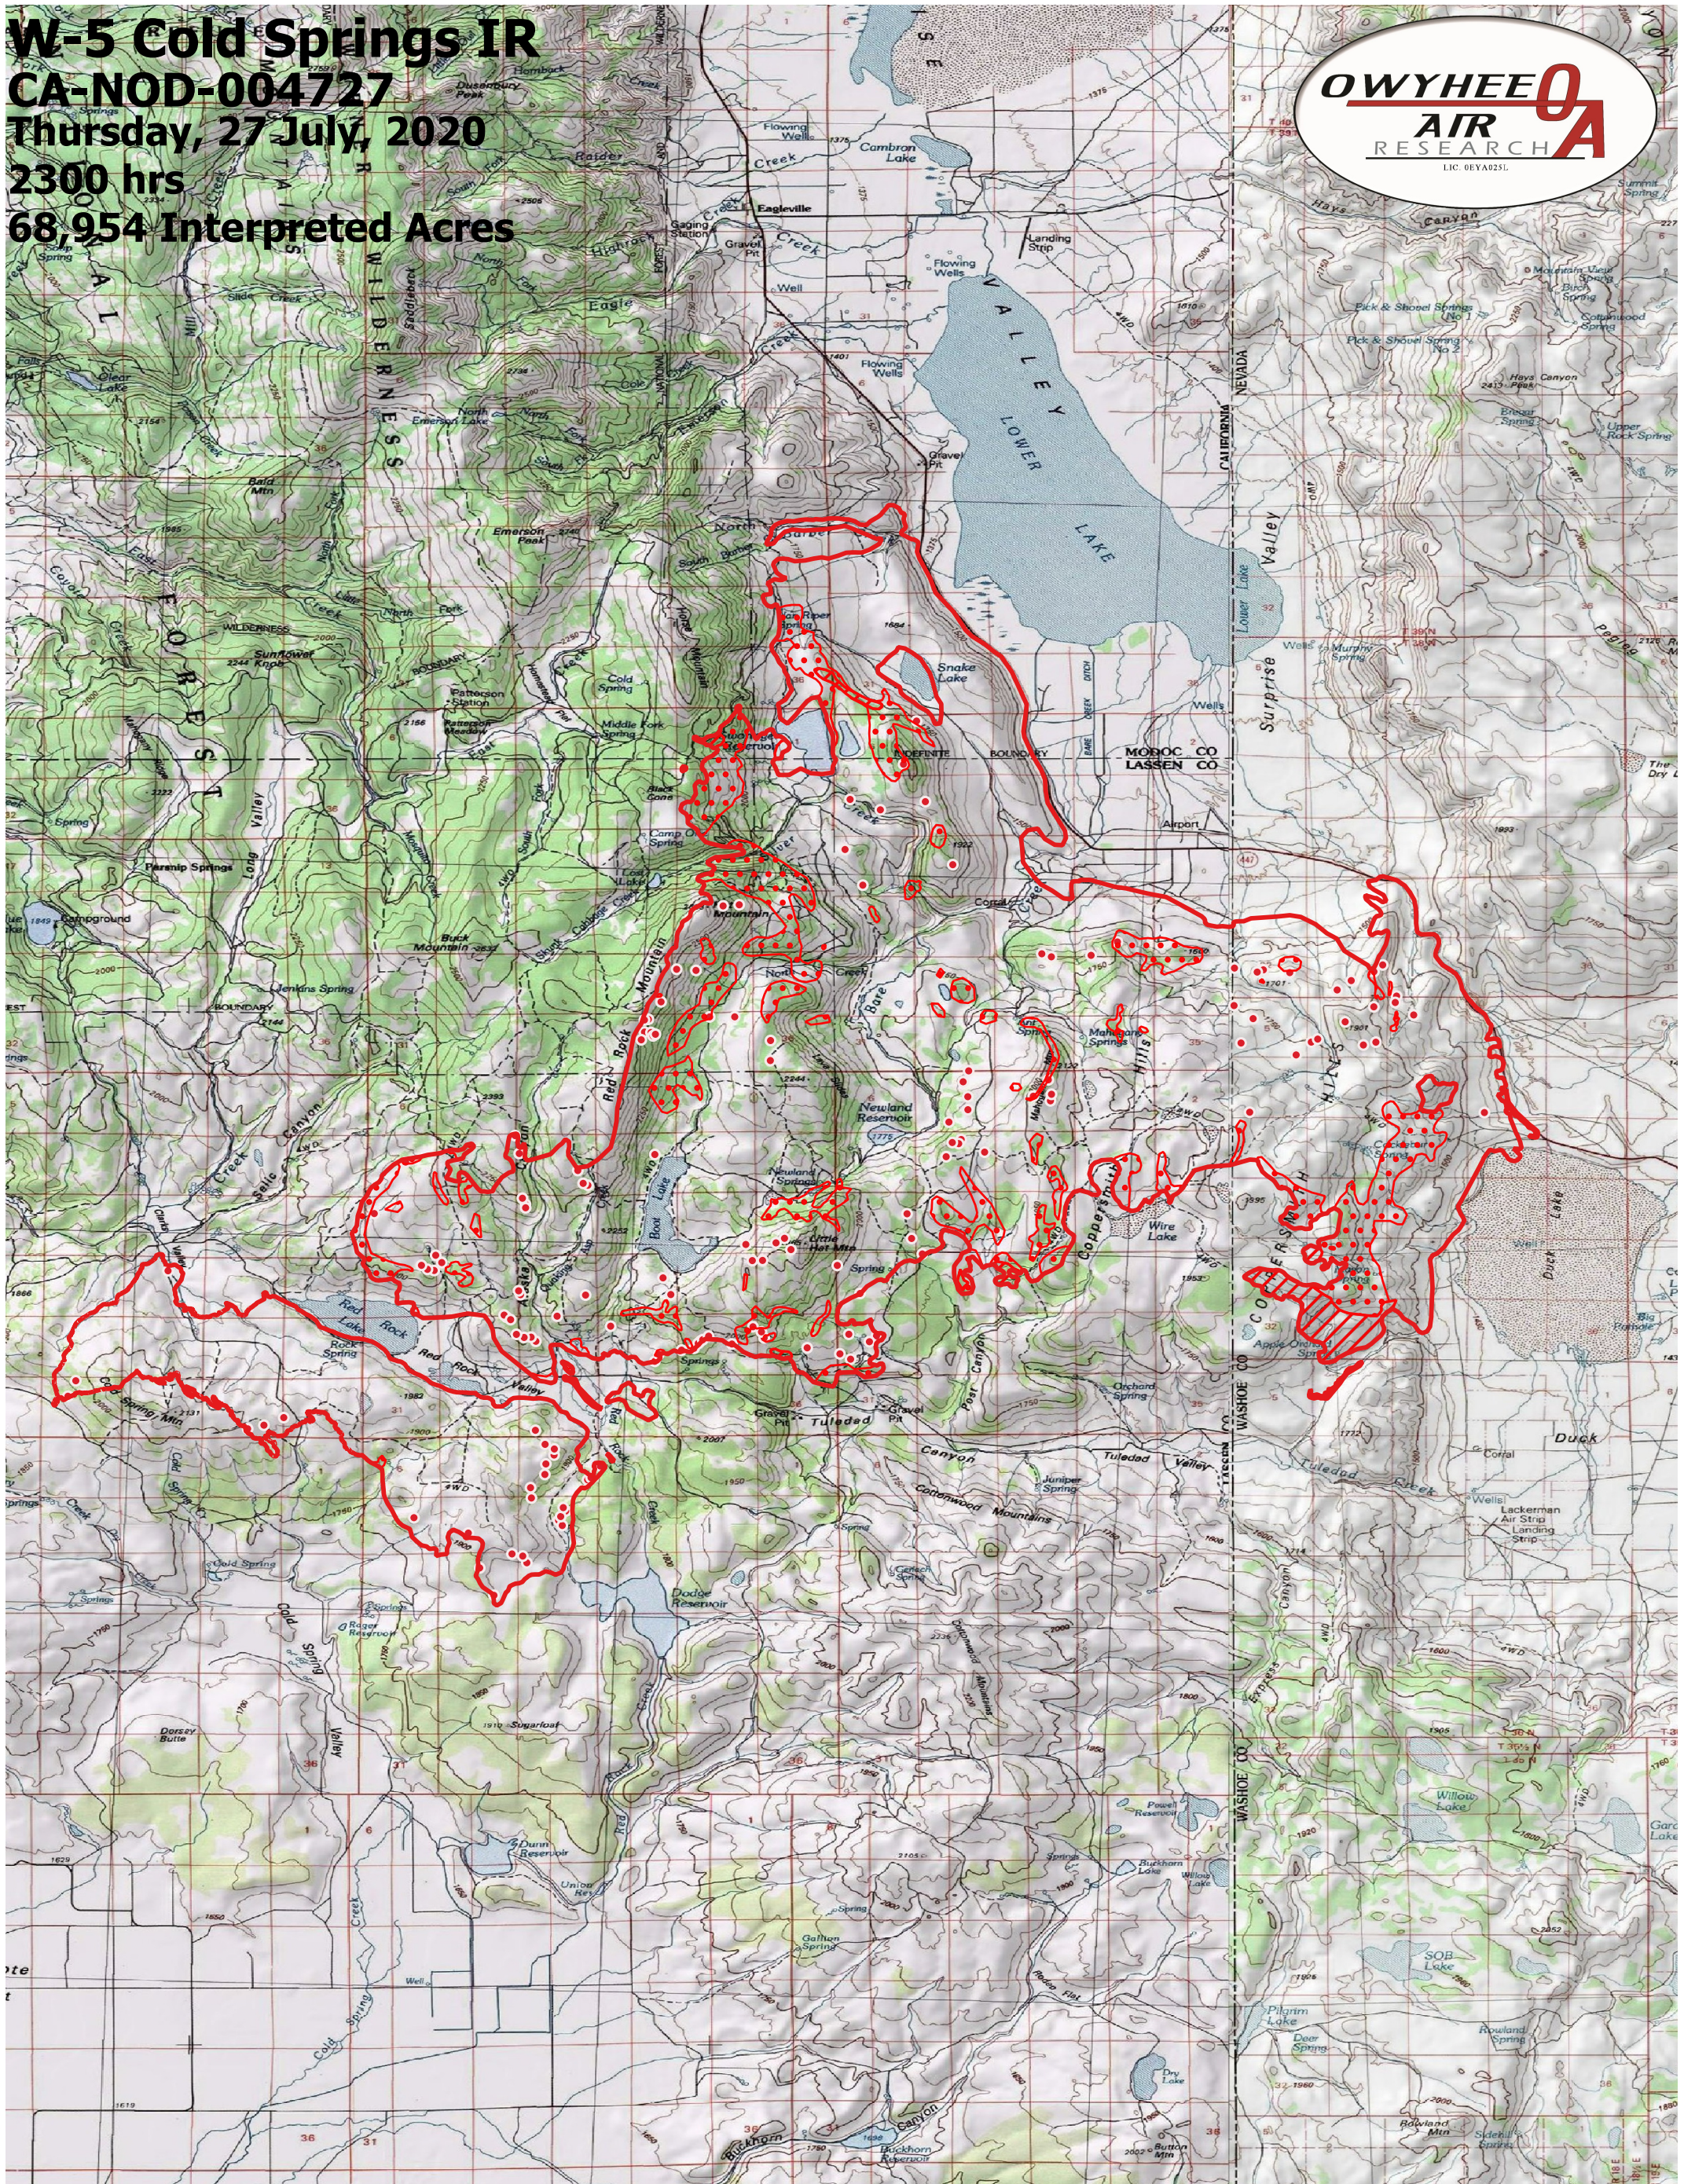

W-5 Cold Springs IR
CA-NOD-004727
Thursday, 27 July, 2020
2300 hrs
68,954 Interpreted Acres

- Legend**
- Burn Perimeter
 - Intense Heat
 - Scattered Heat
 - Isolated Heat

Scale: 1:120,000 2.5 0 2.5 5 7.5 10 12.5 km N

Projection: WGS 84
 Produced by Owyhee Air Research, Inc.
 IR Interpreter: C. Merriman
 fire@owyheeair.com (208) 442-5405