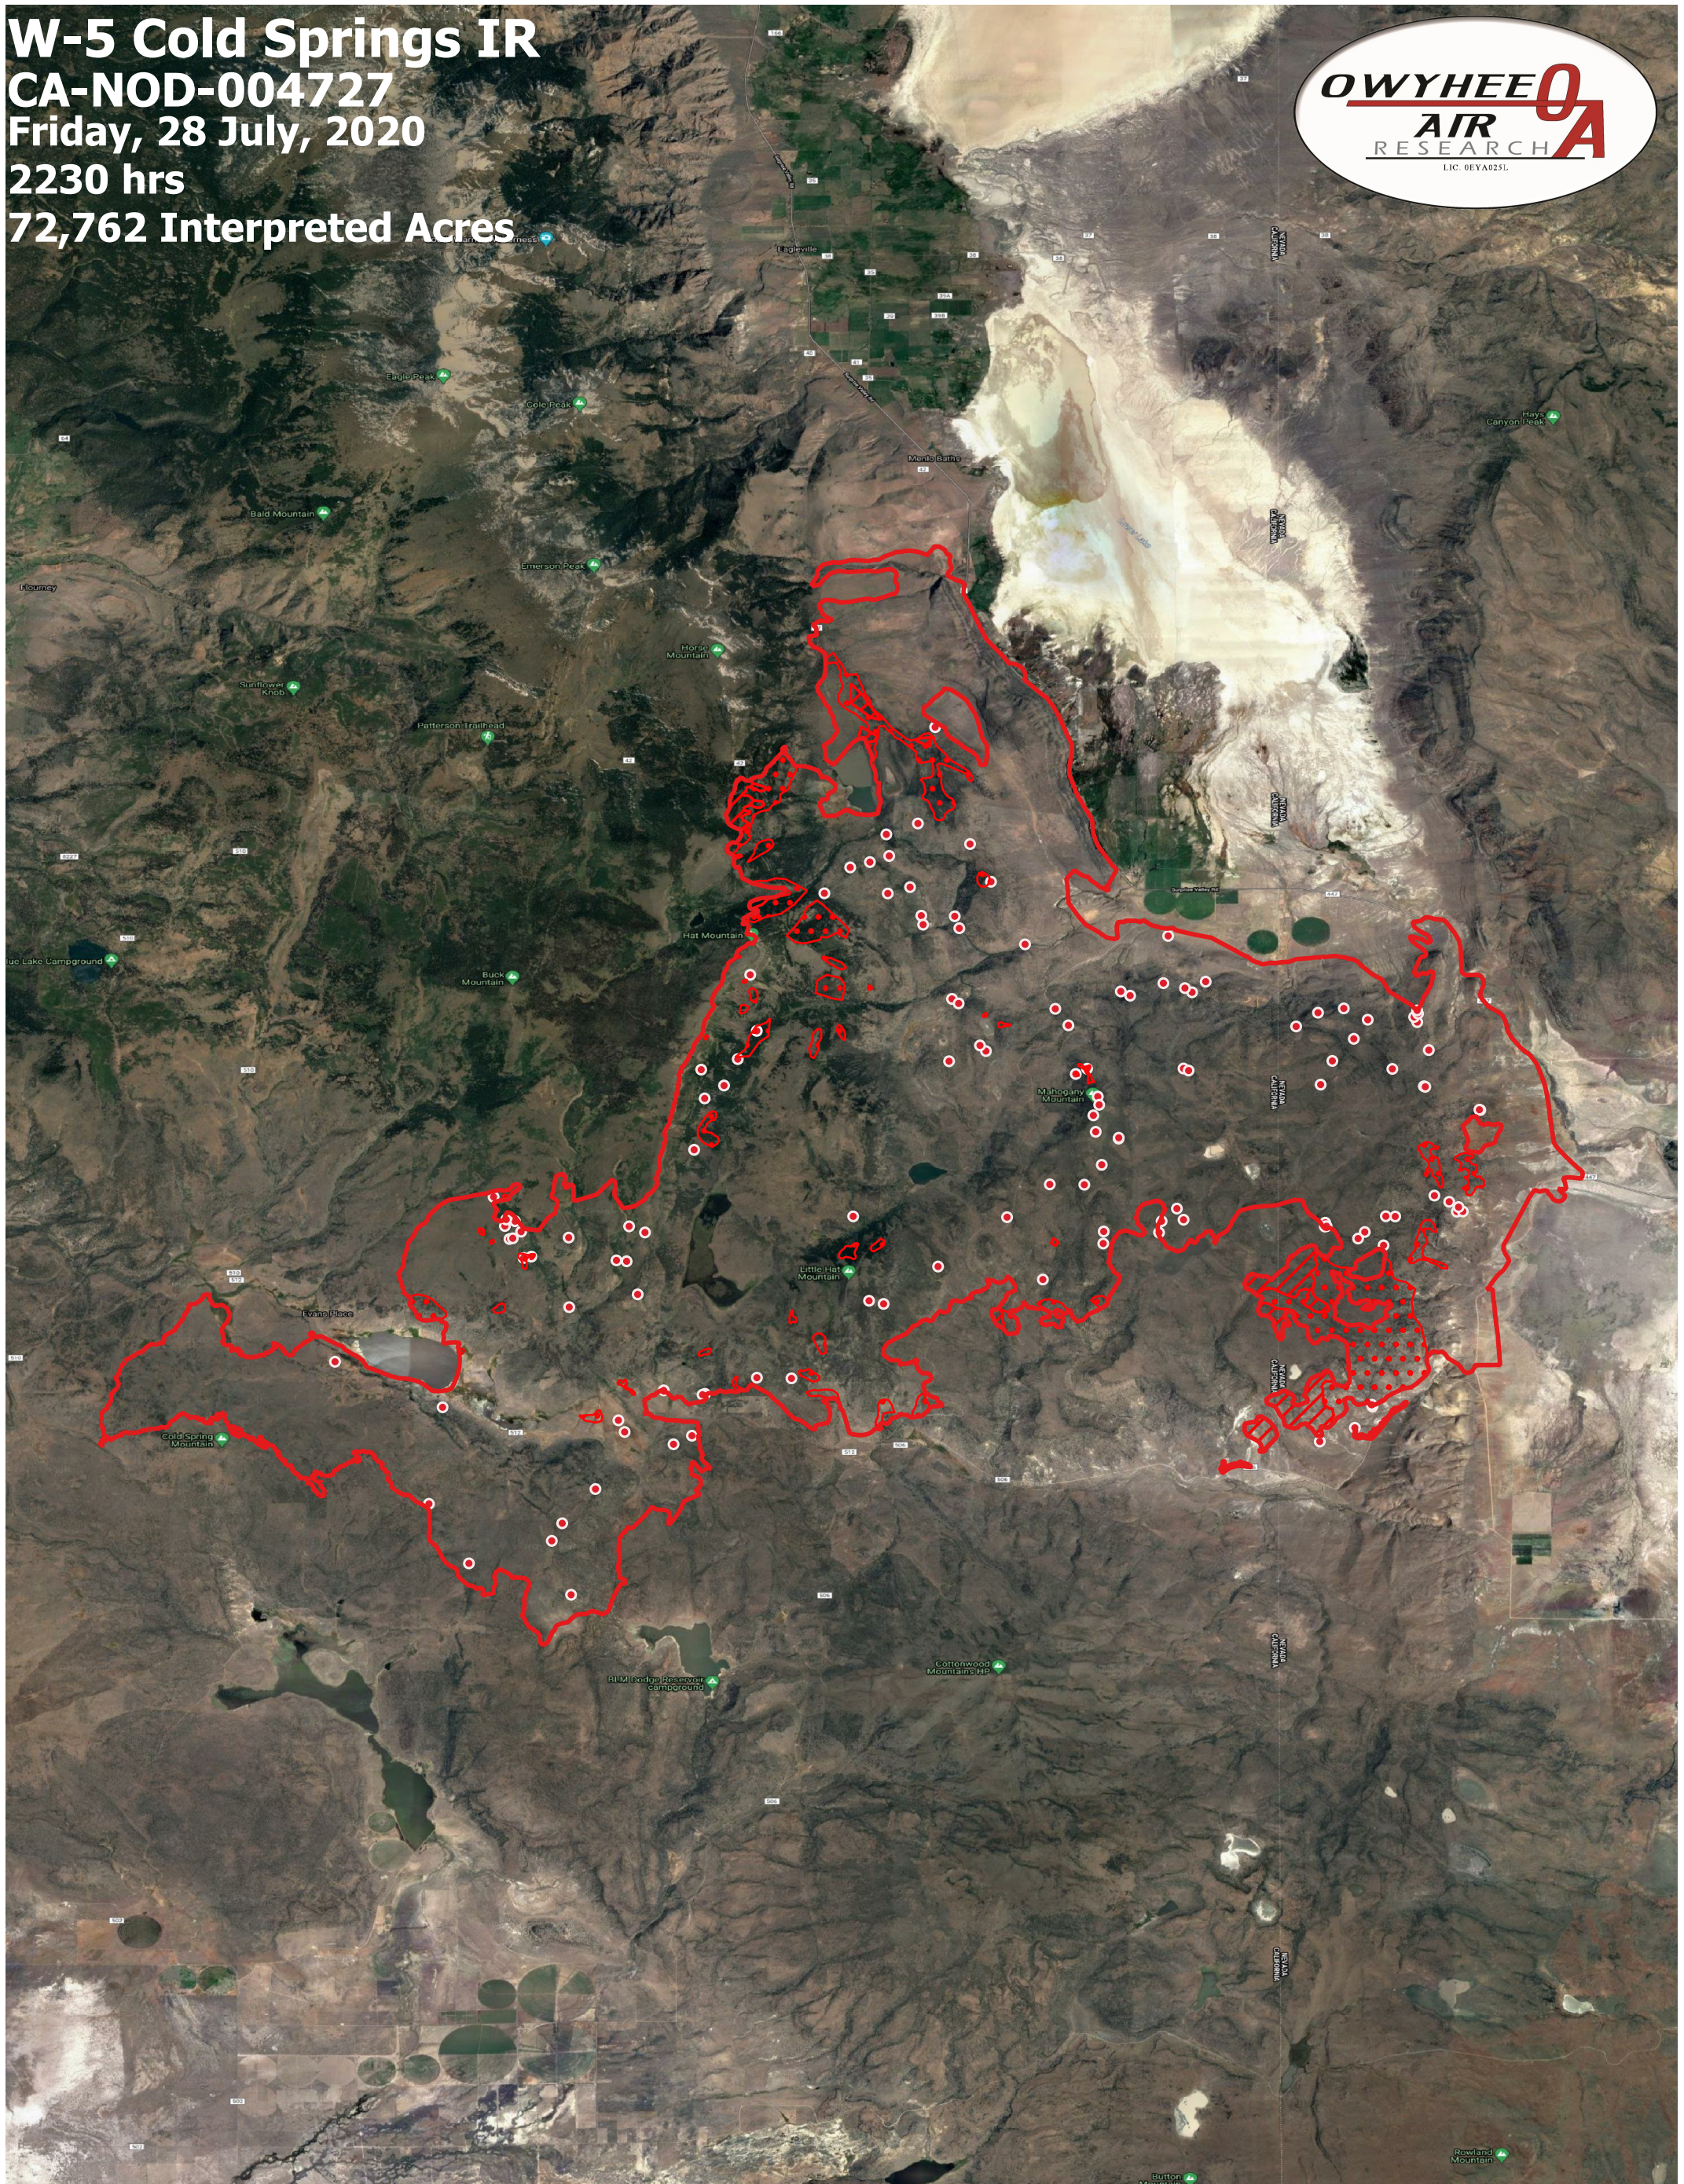

W-5 Cold Springs IR
CA-NOD-004727
Friday, 28 July, 2020
2230 hrs
72,762 Interpreted Acres

- Legend**
- Burn Perimeter
 - Intense Heat
 - Scattered Heat
 - Isolated Heat

Scale: 1:120,000 2.5 0 2.5 5 7.5 10 12.5 km N

Projection: WGS 84
 Produced by Owyhee Air Research, Inc.
 IR Interpreter: C. Merriman
 fire@owyheeair.com (208) 442-5405