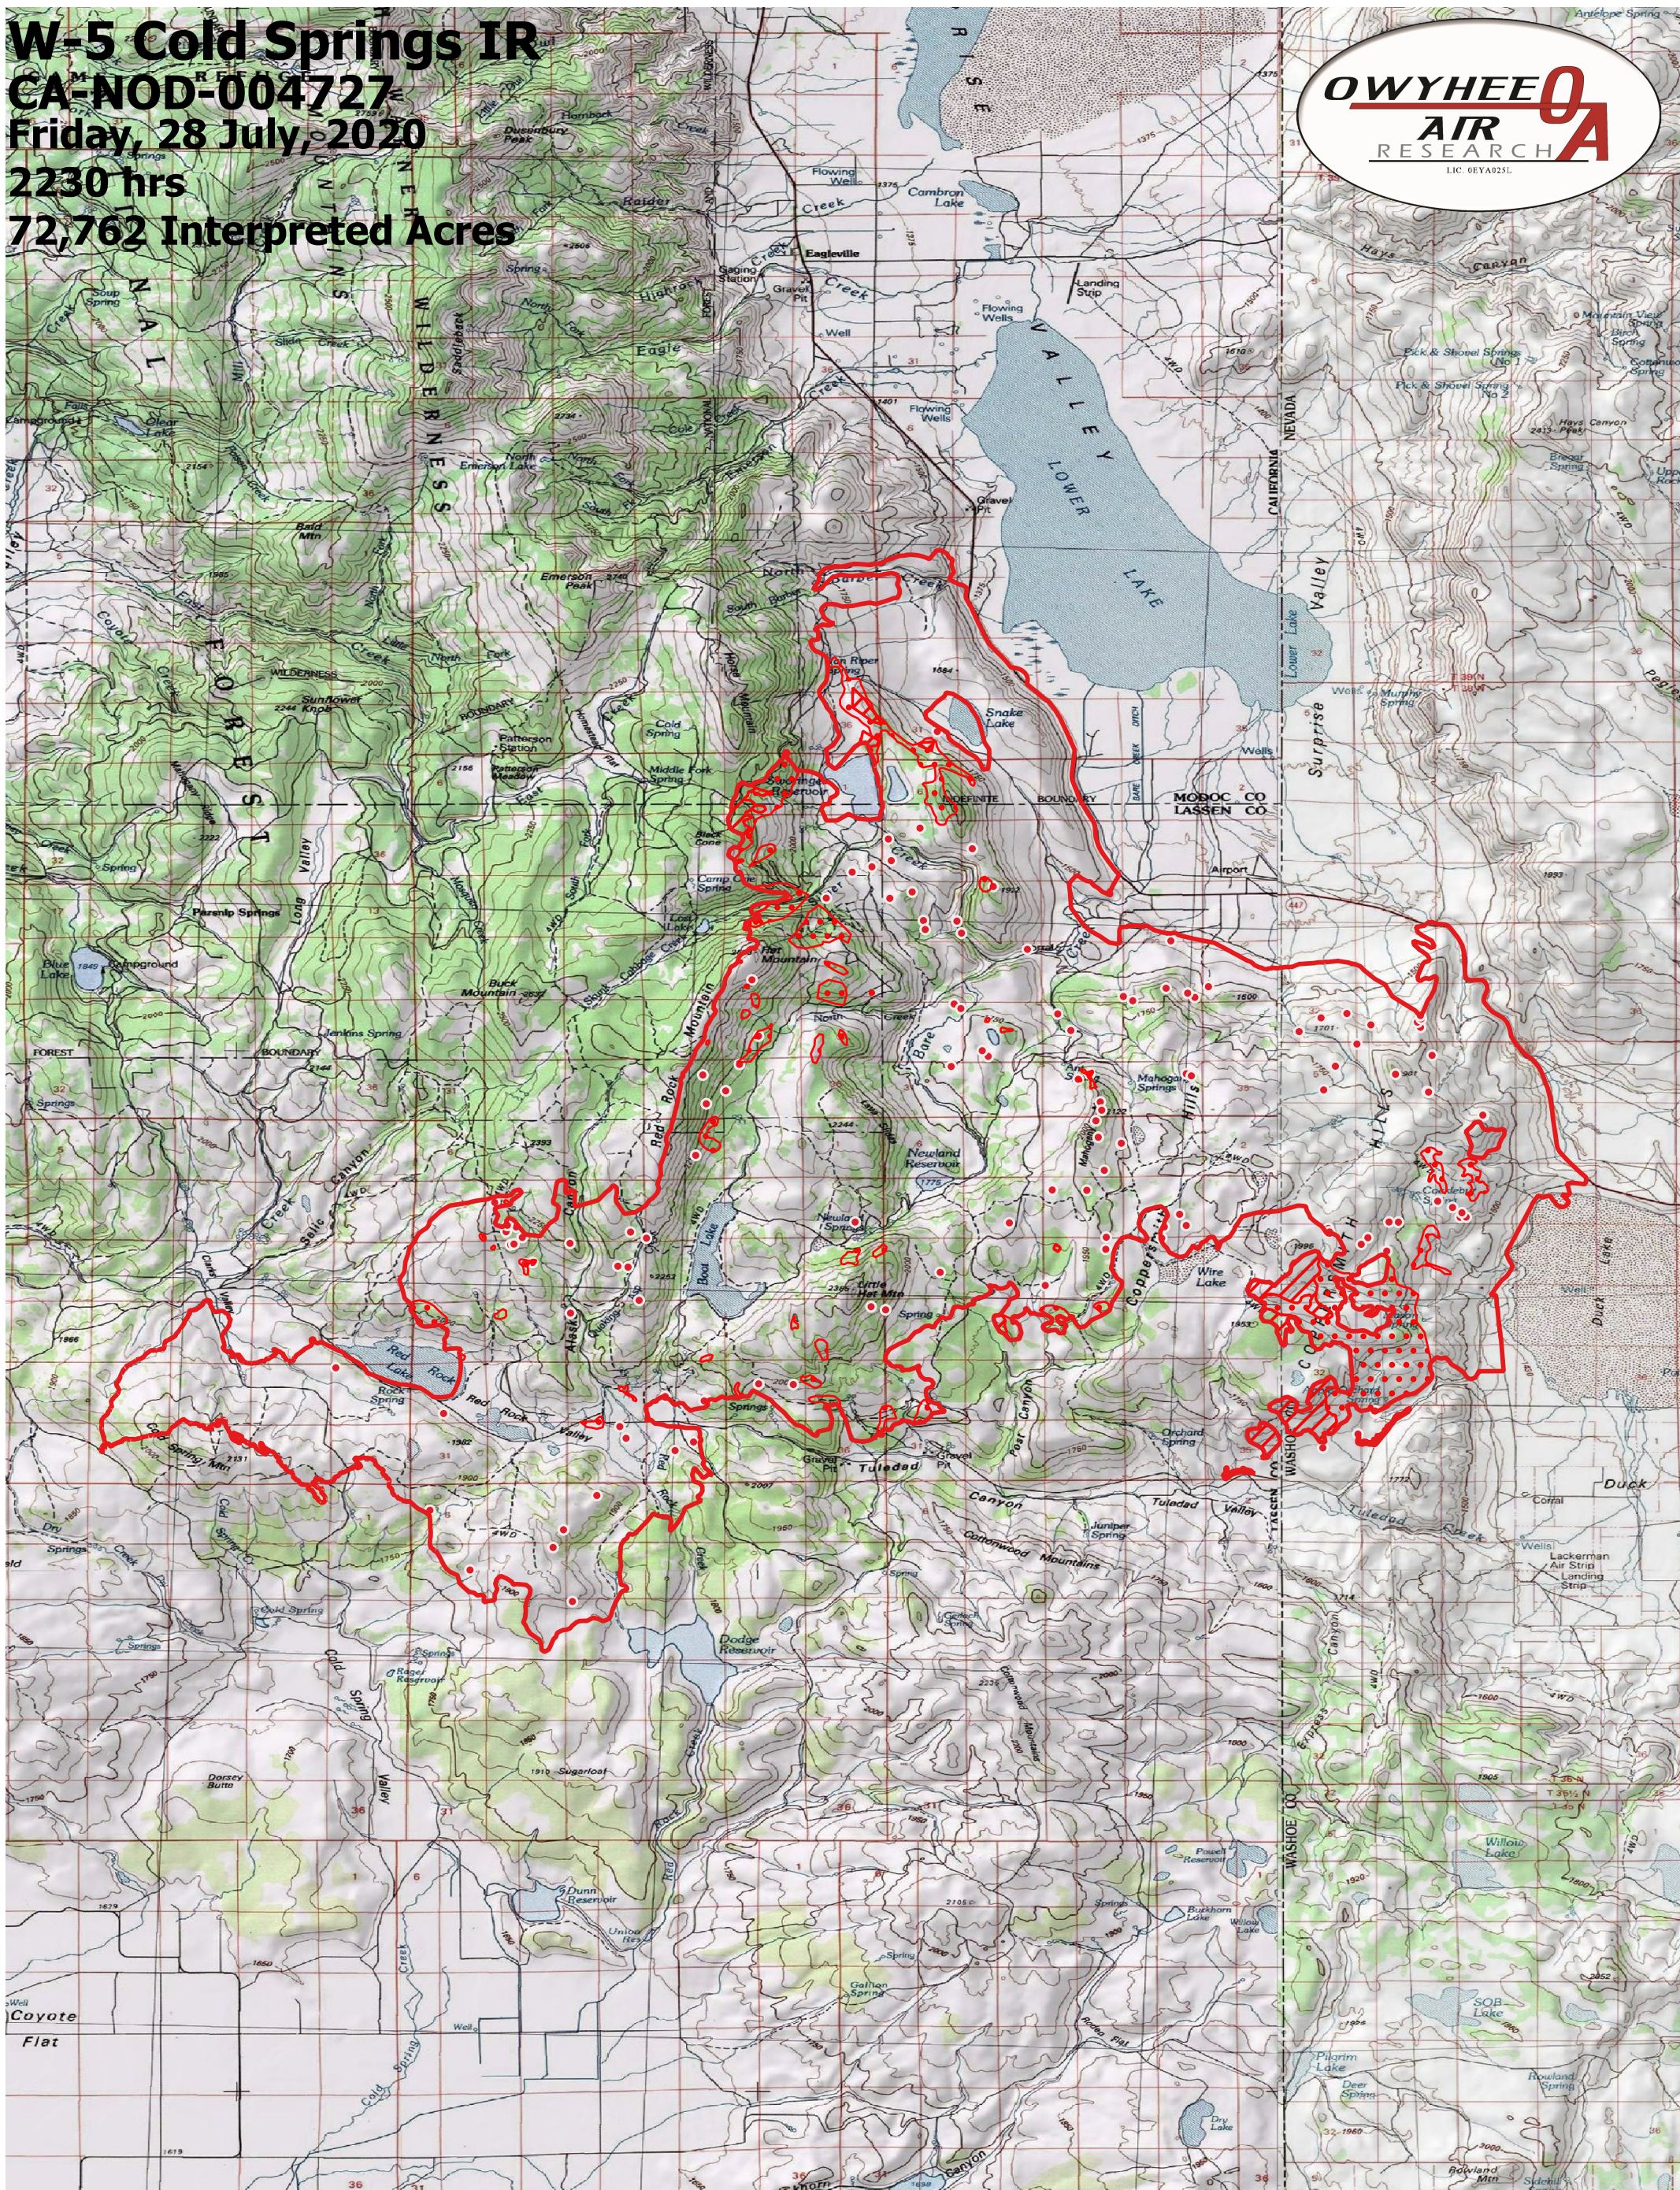

W-5 Cold Springs IR
CA-NOD-004727
Friday, 28 July, 2020
2230 hrs
72,762 Interpreted Acres

- Legend**
- Burn Perimeter
 - Intense Heat
 - Scattered Heat
 - Isolated Heat

Scale: 1:120,000 2.5 0 2.5 5 7.5 10 12.5 km N MN

Projection: WGS 84
 Produced by Owyhee Air Research, Inc.
 IR Interpreter: C. Merriman
 fire@owyheeair.com (208) 442-5405