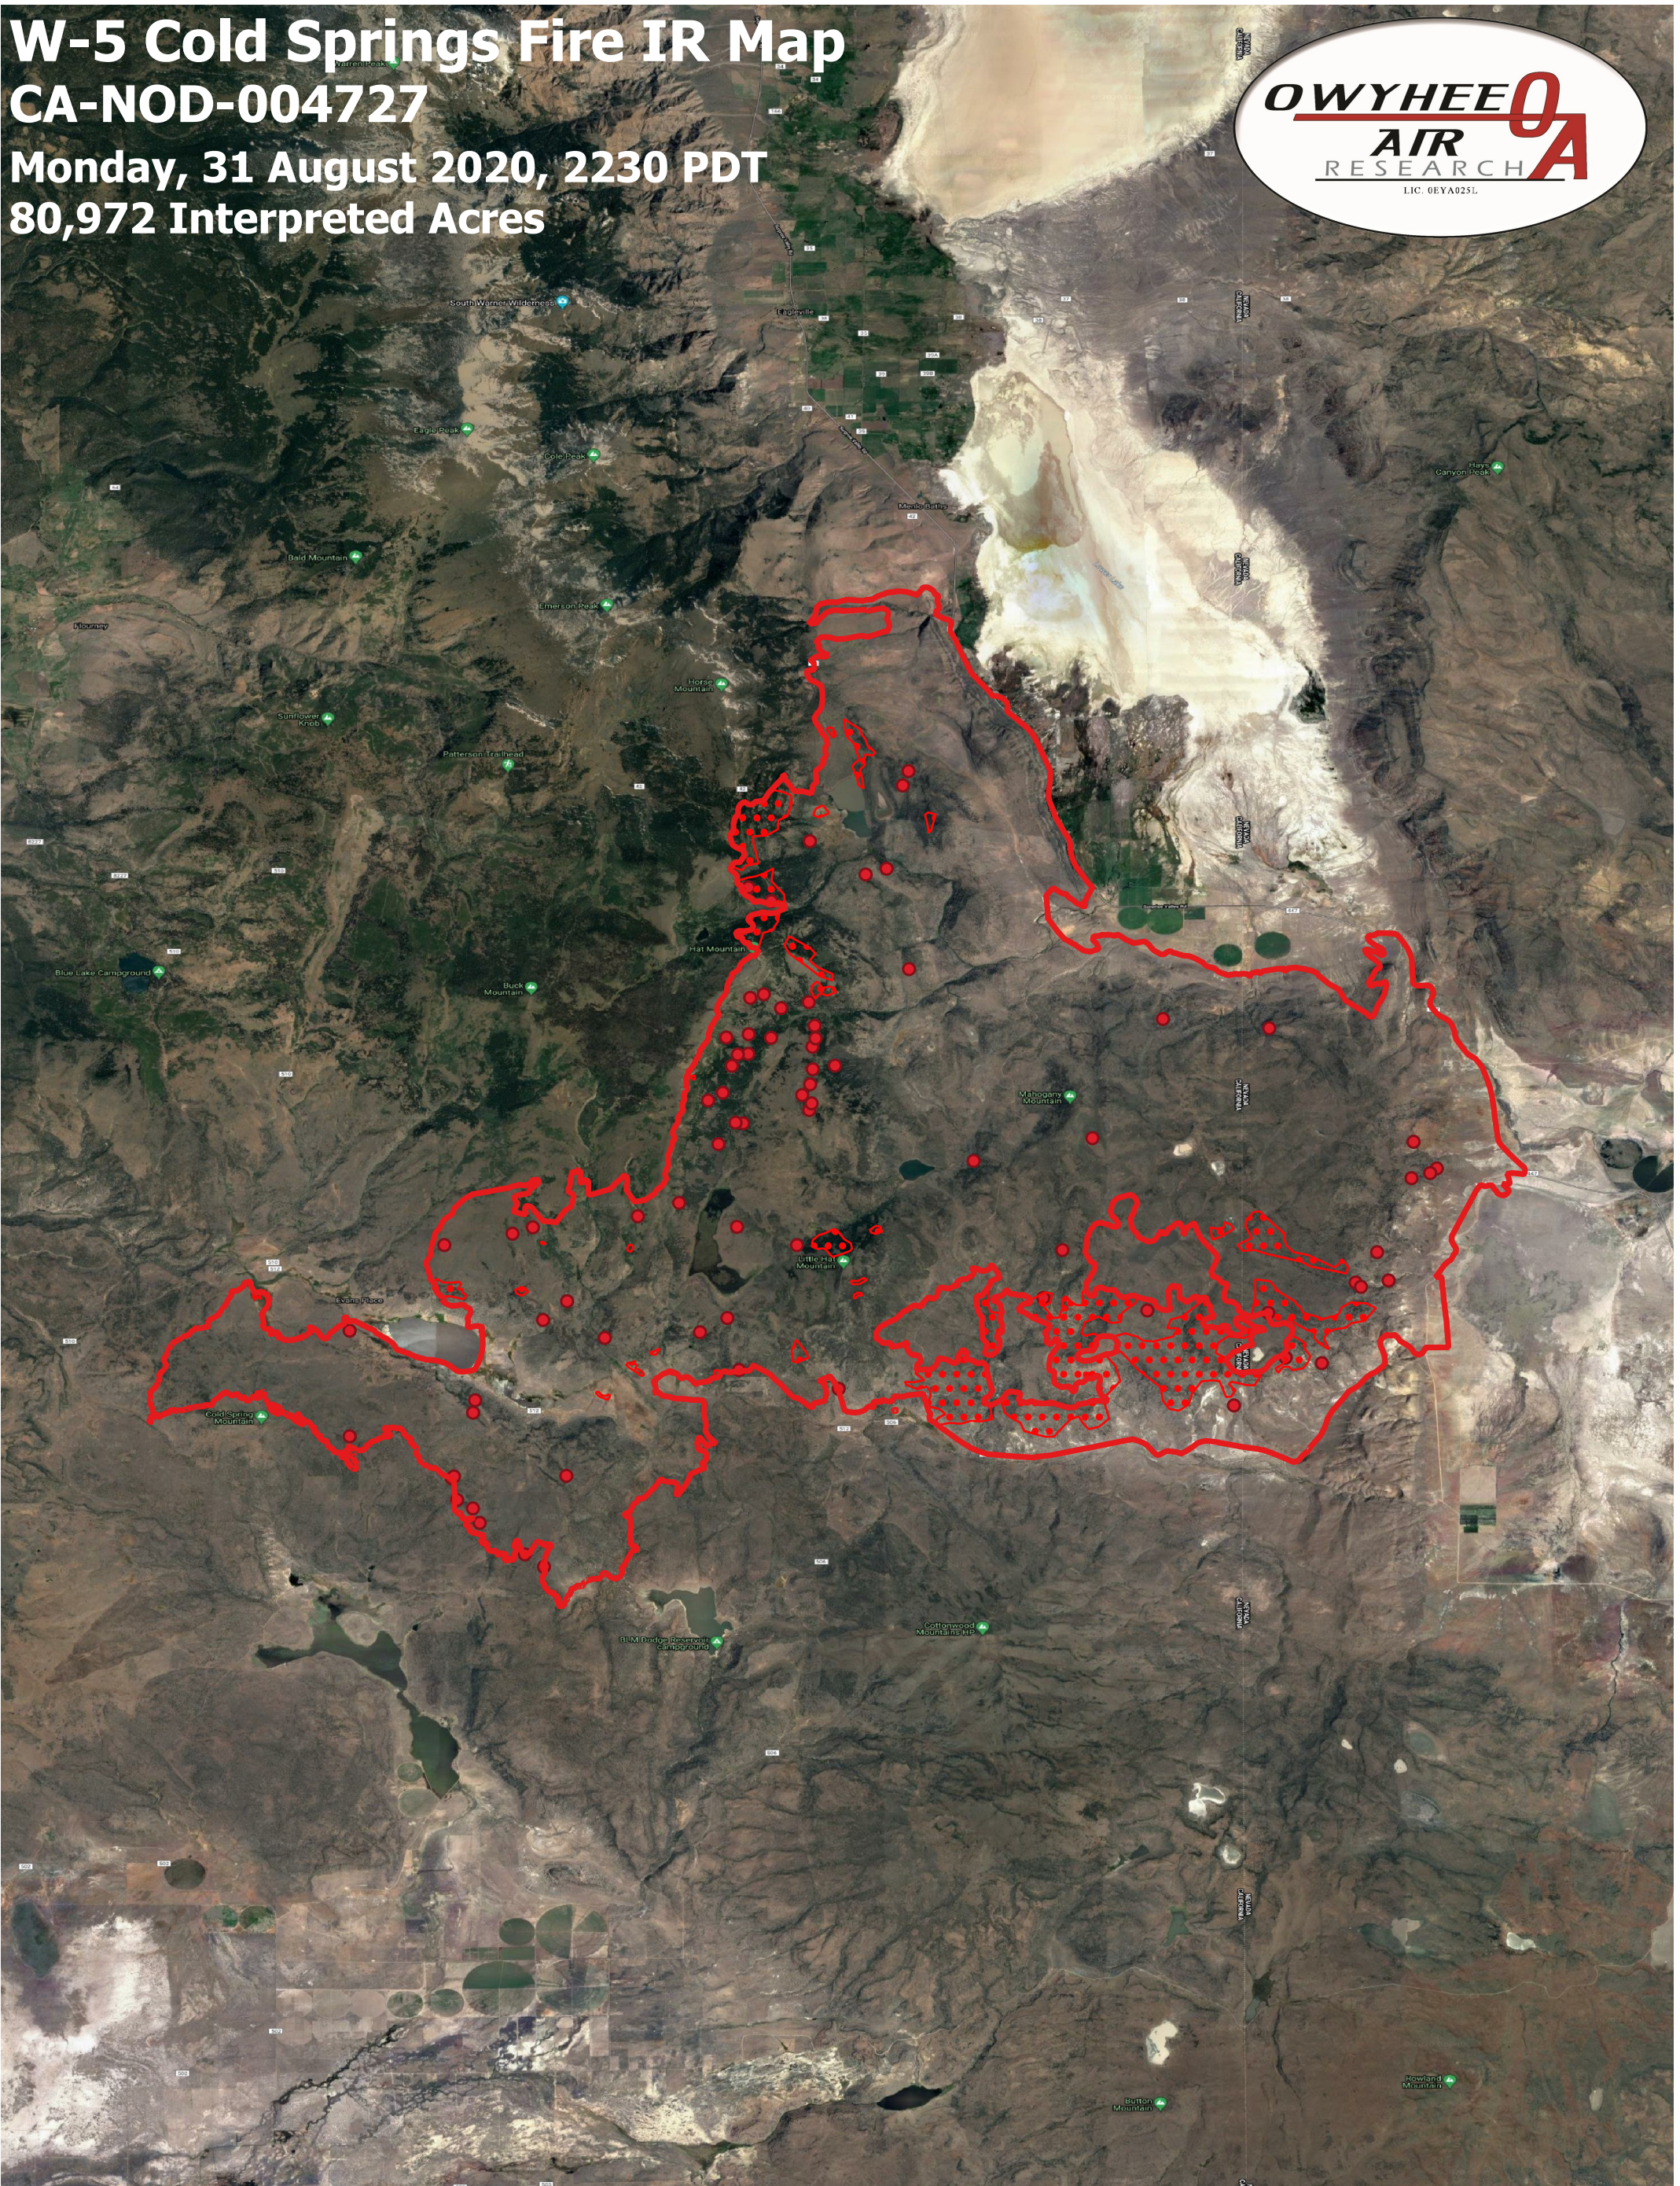

# W-5 Cold Springs Fire IR Map

CA-NOD-004727

Monday, 31 August 2020, 2230 PDT

80,972 Interpreted Acres

## Legend

- Burn\_Perimeter
- Scattered\_Heat
- Intense\_Heat
- Isolated\_Heat

Scale: 1:85,000

Projection: WGS 84

Produced by Owyhee Air Research, Inc.

IR Interpreter: C. Holley

fire@owyheear.com (208) 442-5405