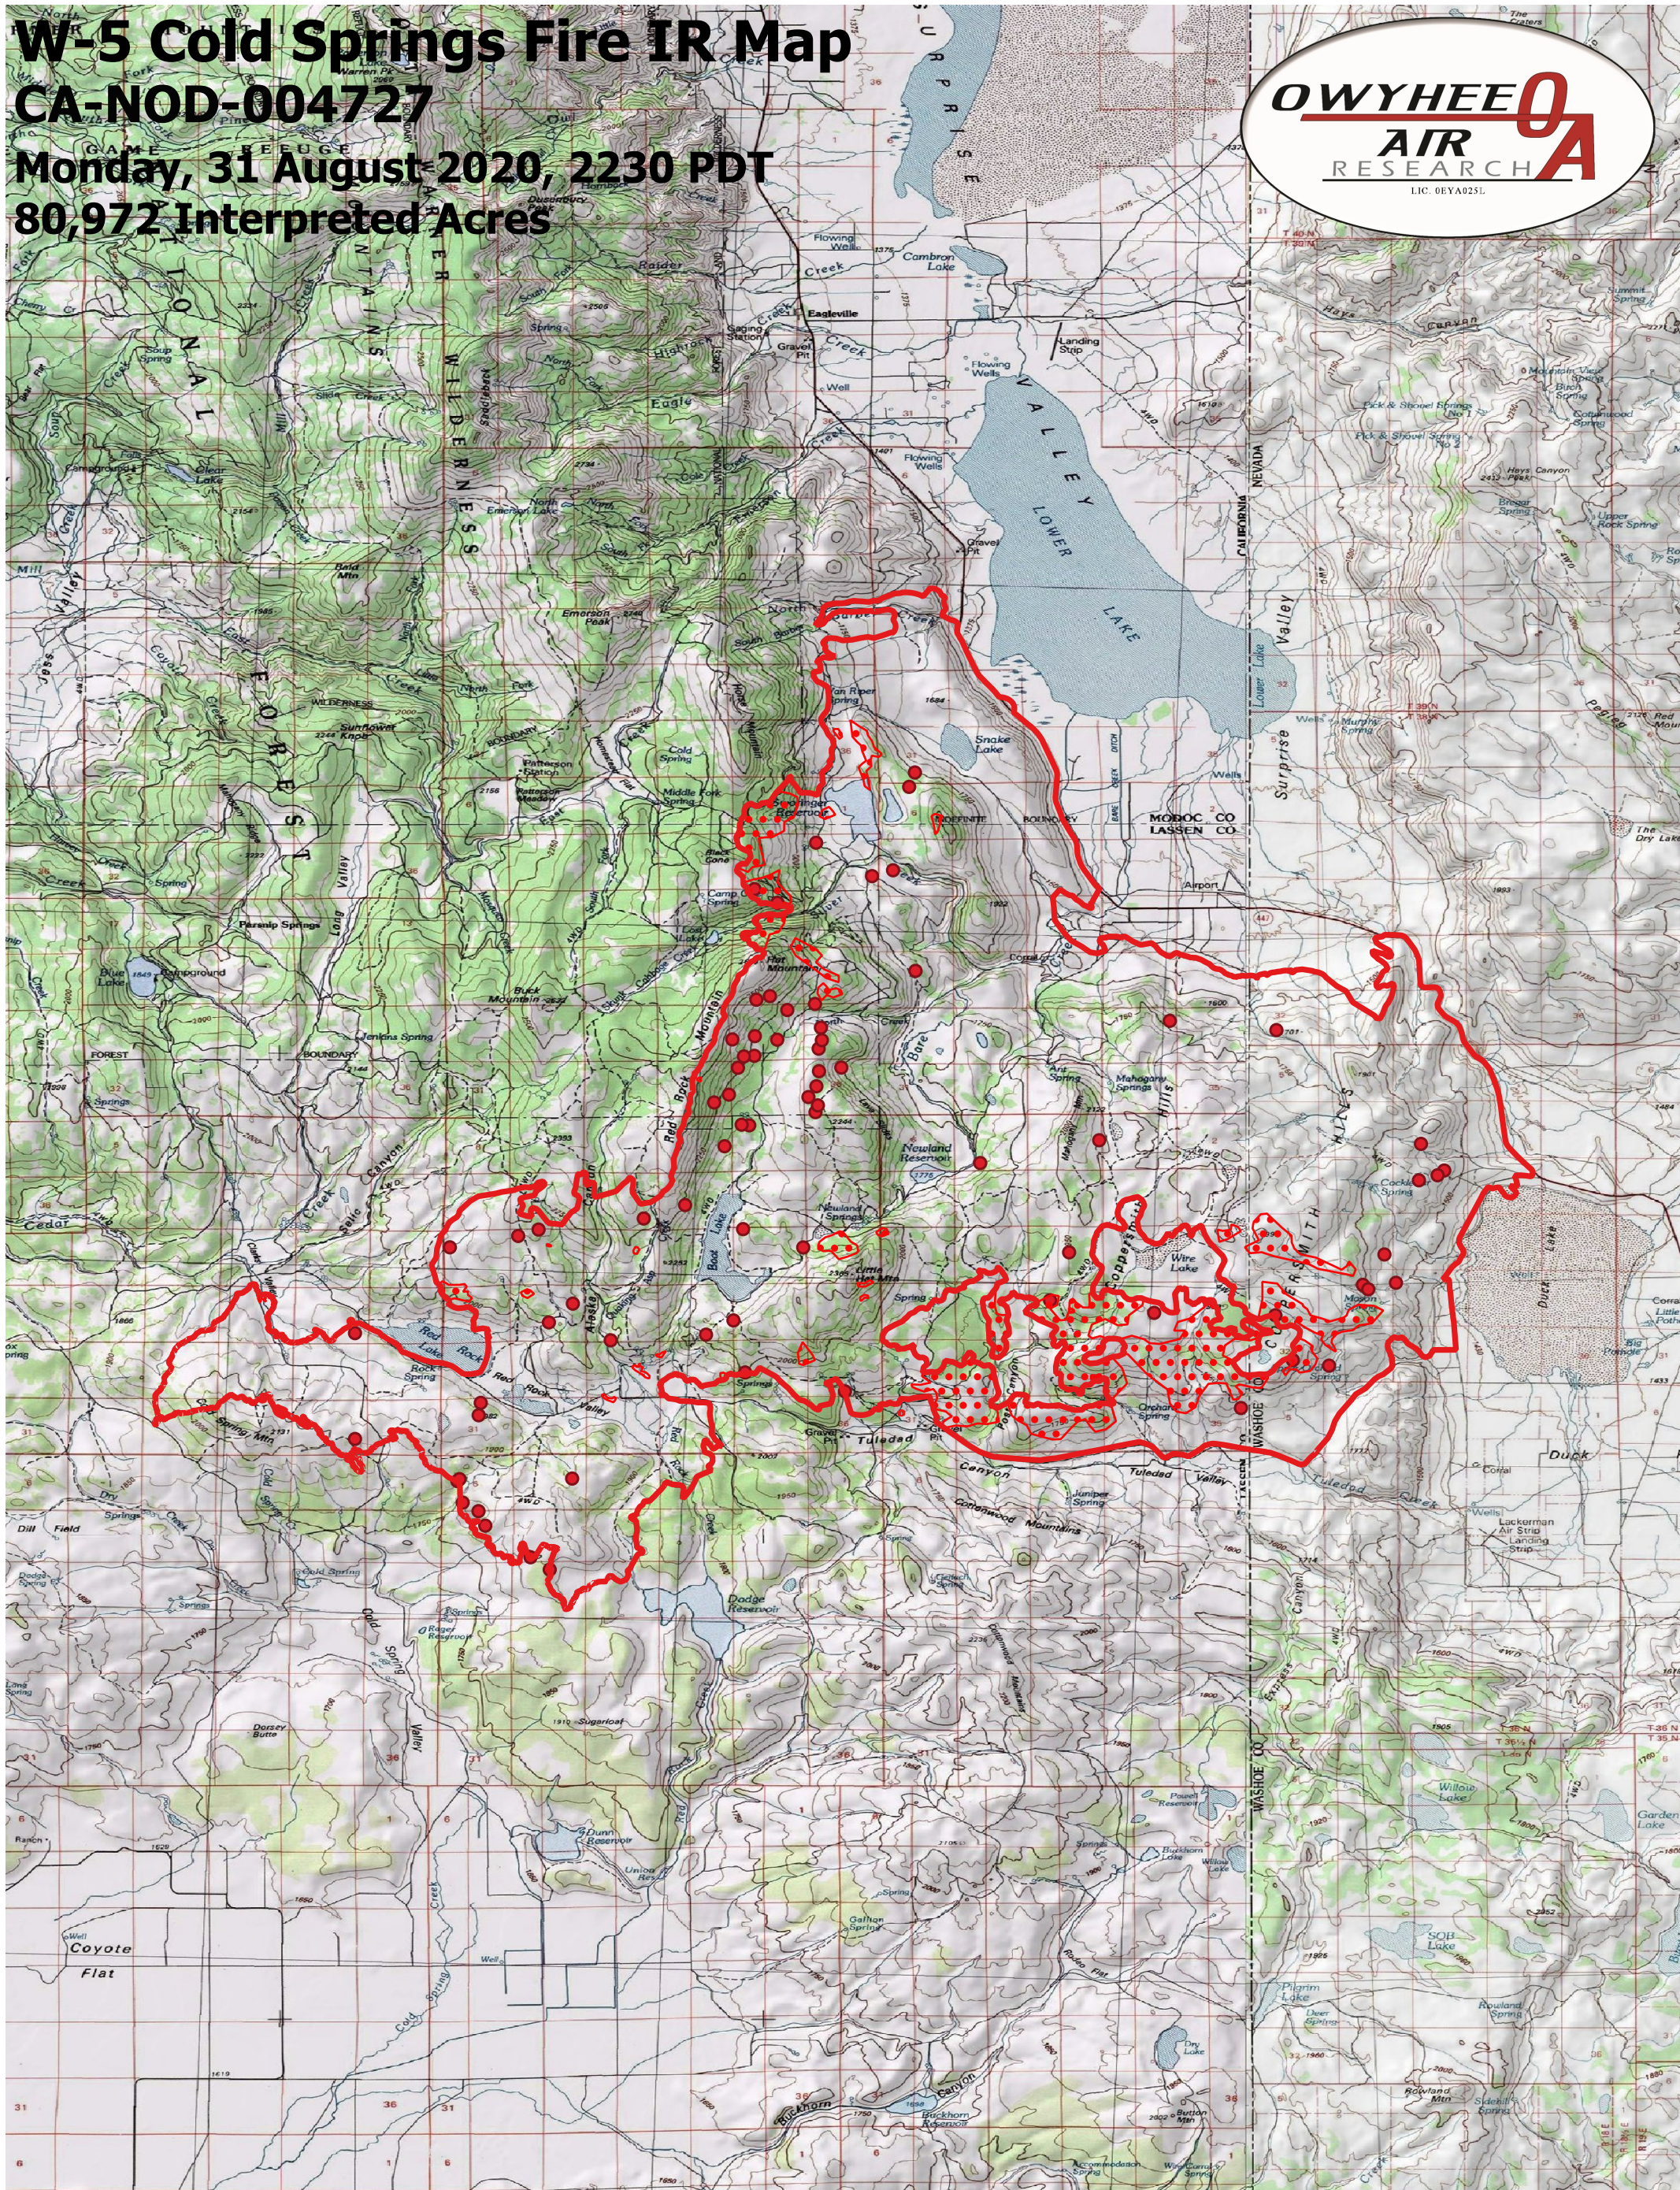

W-5 Cold Springs Fire IR Map

CA-NOD-004727

Monday, 31 August 2020, 2230 PDT

80,972 Interpreted Acres

Legend

- Burn_Perimeter
- Scattered_Heat
- Intense_Heat
- Isolated_Heat

Scale: 1:85,000

Projection: WGS 84